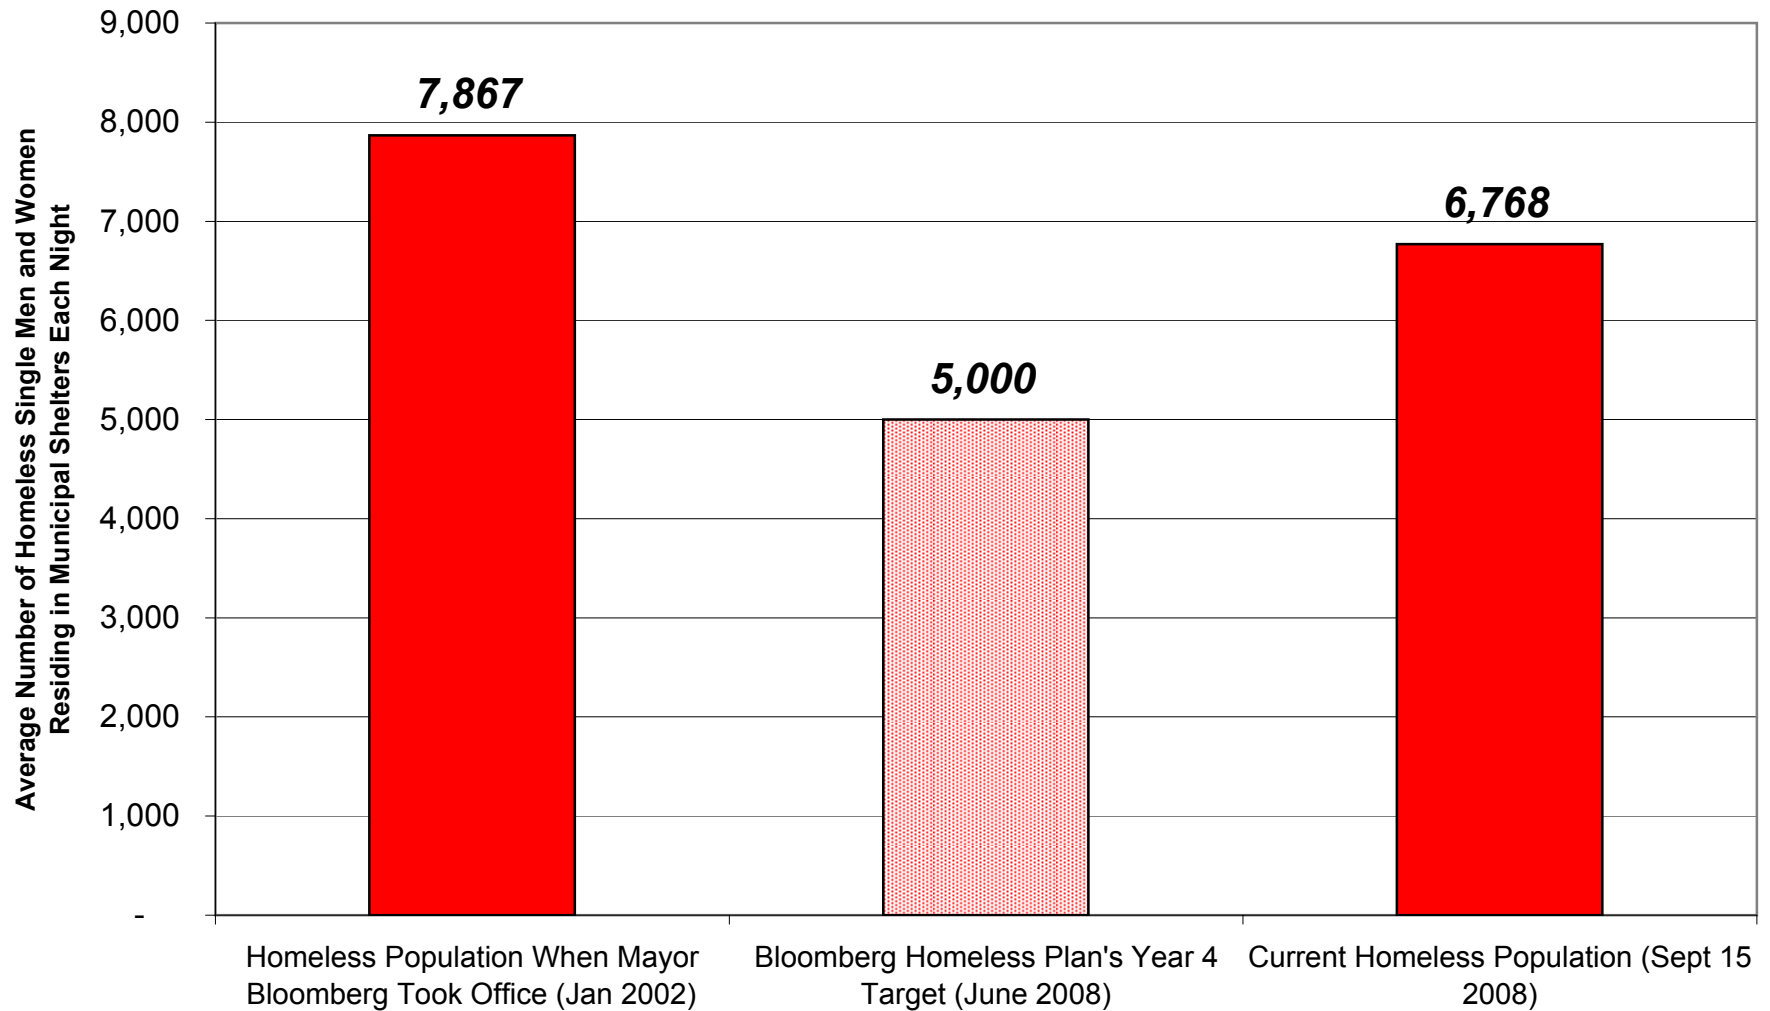

Total Number of Homeless Families in NYC Shelters

Homeless Families with Children in NYC Shelters

Homeless Adult Families in NYC Shelters

Homeless Single Adults in NYC Shelters

MAYOR BLOOMBERG'S HOMELESS PLAN AND ACTUAL SHELTER CENSUS, 2008

Updated Sept 2008

	Total Homeless Families	Homeless Families with Children	Homeless "Adult Families"	Homeless Single Adults
Homeless Population When Mayor Bloomberg Took Office (Jan 2002)	6,876	6,210	666	7,867
Bloomberg Homeless Plan's Year 4 Target (June 2008)	4,460	3,800	660	5,000
Current Homeless Population (Sept 15 2008)	9,018	7,786	1,232	6,768

Diff between current and 2002

31%

25%

85%

-14%

Diff between current and target

102%

105%