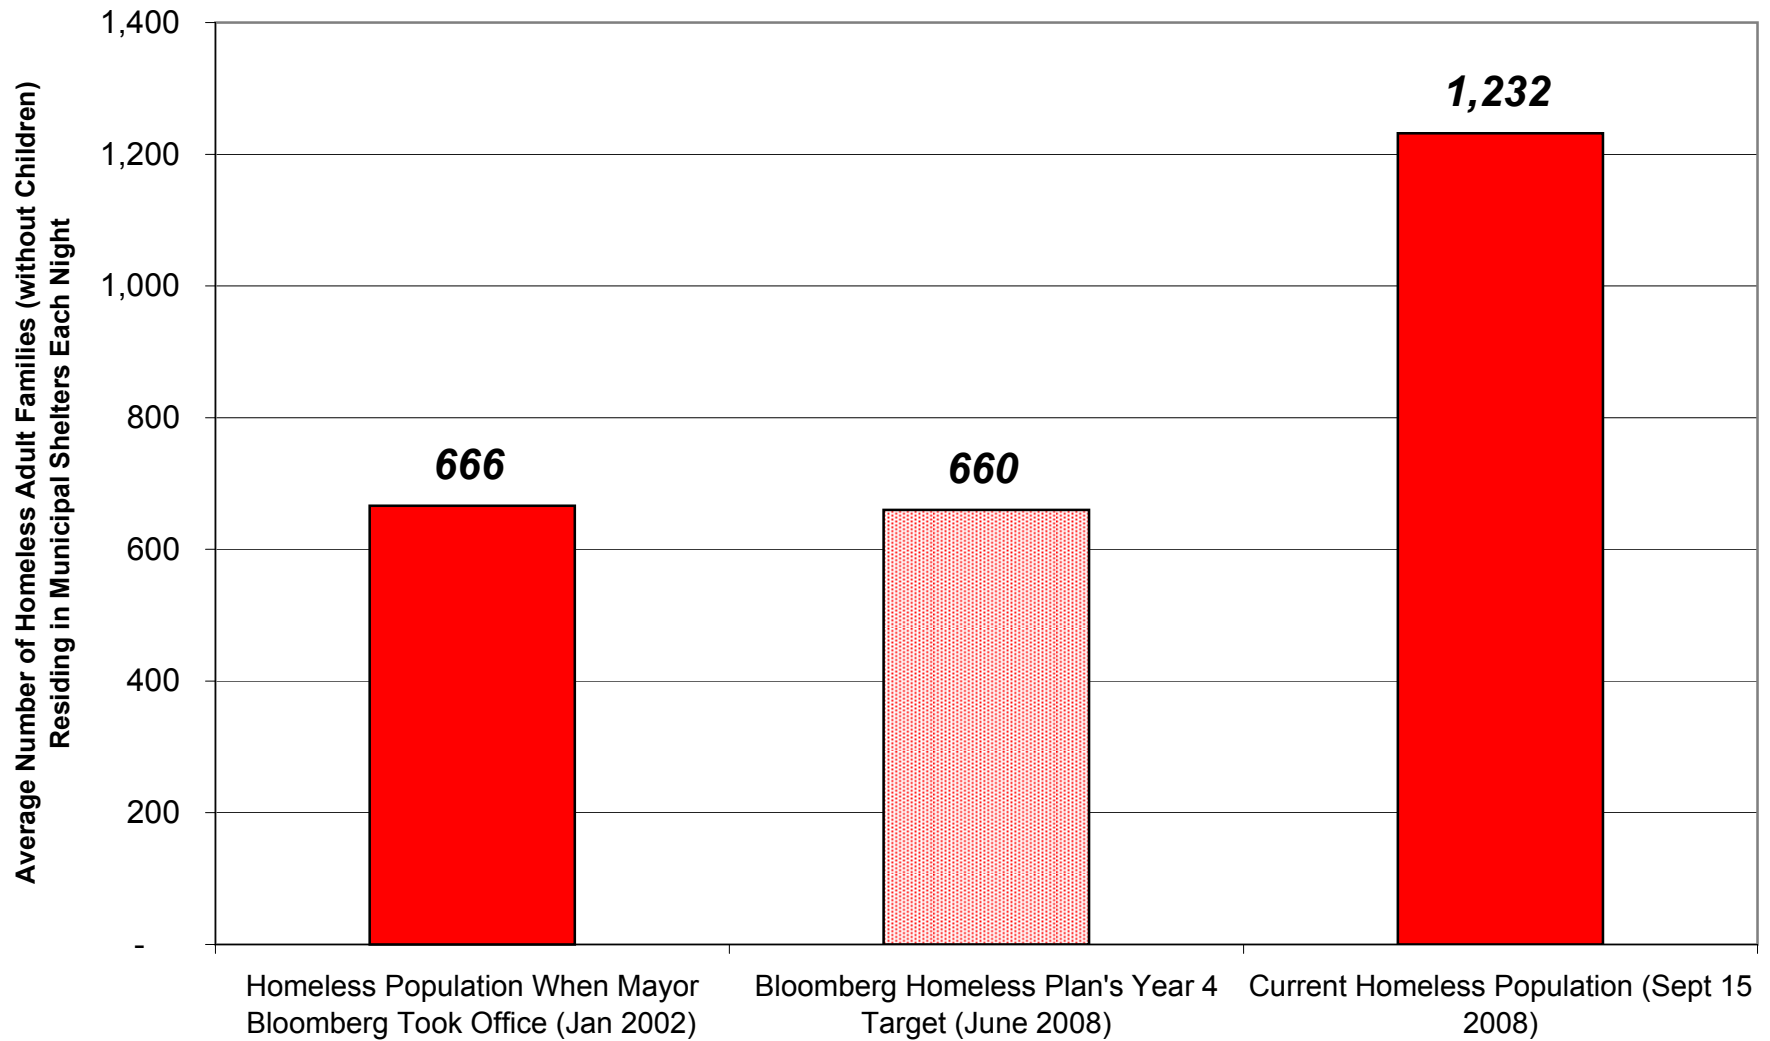

Total Number of Homeless Families in NYC Shelters

Homeless Families with Children in NYC Shelters

Homeless Adult Families in NYC Shelters

Homeless Single Adults in NYC Shelters

MAYOR BLOOMBERG'S HOMELESS PLAN AND ACTUAL SHELTER CENSUS, 2008

Updated Sept 2008

	Total Homeless Families	Homeless Families with Children	Homeless "Adult Families"	Homeless Single Adults
Homeless Population When Mayor Bloomberg Took Office (Jan 2002)	6,876	6,210	666	7,867
Bloomberg Homeless Plan's Year 4 Target (June 2008)	4,460	3,800	660	5,000
Current Homeless Population (Sept 15 2008)	9,018	7,786	1,232	6,768

Diff between current and 2002

31%

25%

85%

-14%

Diff between current and target

102%

105%