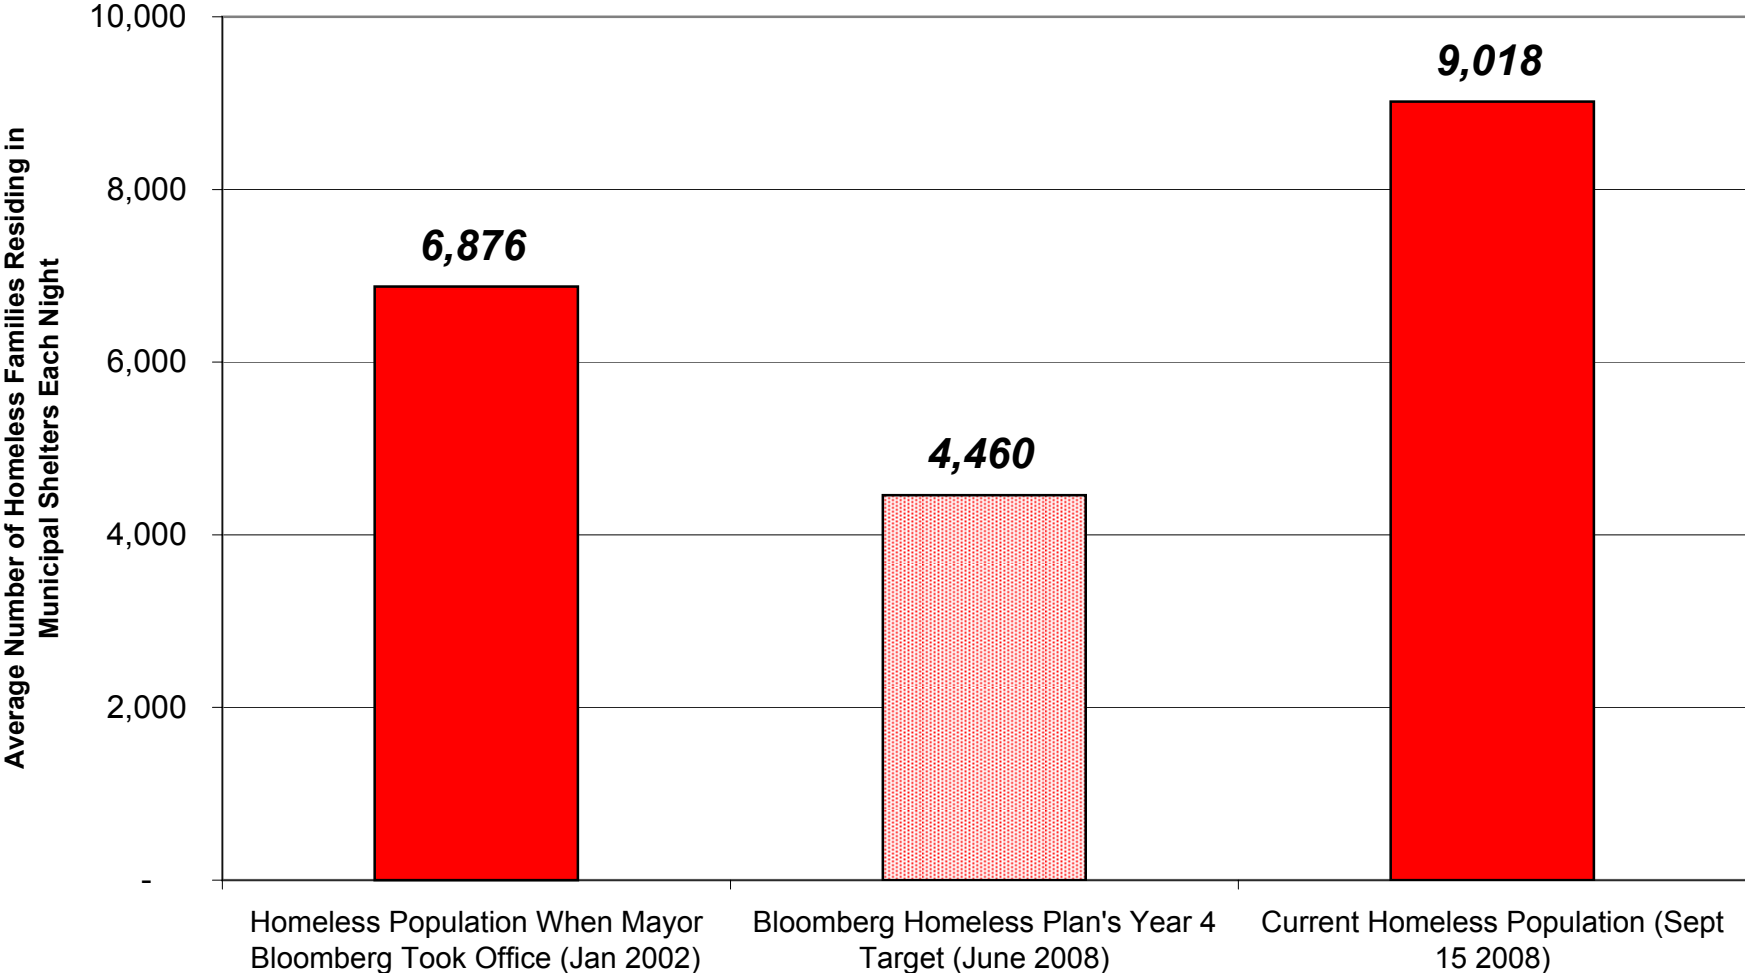

Total Number of Homeless Families in NYC Shelters

Homeless Families with Children in NYC Shelters

Homeless Adult Families in NYC Shelters

Homeless Single Adults in NYC Shelters

MAYOR BLOOMBERG'S HOMELESS PLAN AND ACTUAL SHELTER CENSUS, 2008

Updated Sept 2008

	Total Homeless Families	Homeless Families with Children	Homeless "Adult Families"	Homeless Single Adults
Homeless Population When Mayor Bloomberg Took Office (Jan 2002)	6,876	6,210	666	7,867
Bloomberg Homeless Plan's Year 4 Target (June 2008)	4,460	3,800	660	5,000
Current Homeless Population (Sept 15 2008)	9,018	7,786	1,232	6,768

Diff between current and 2002

31%

25%

85%

-14%

Diff between current and target

102%

105%