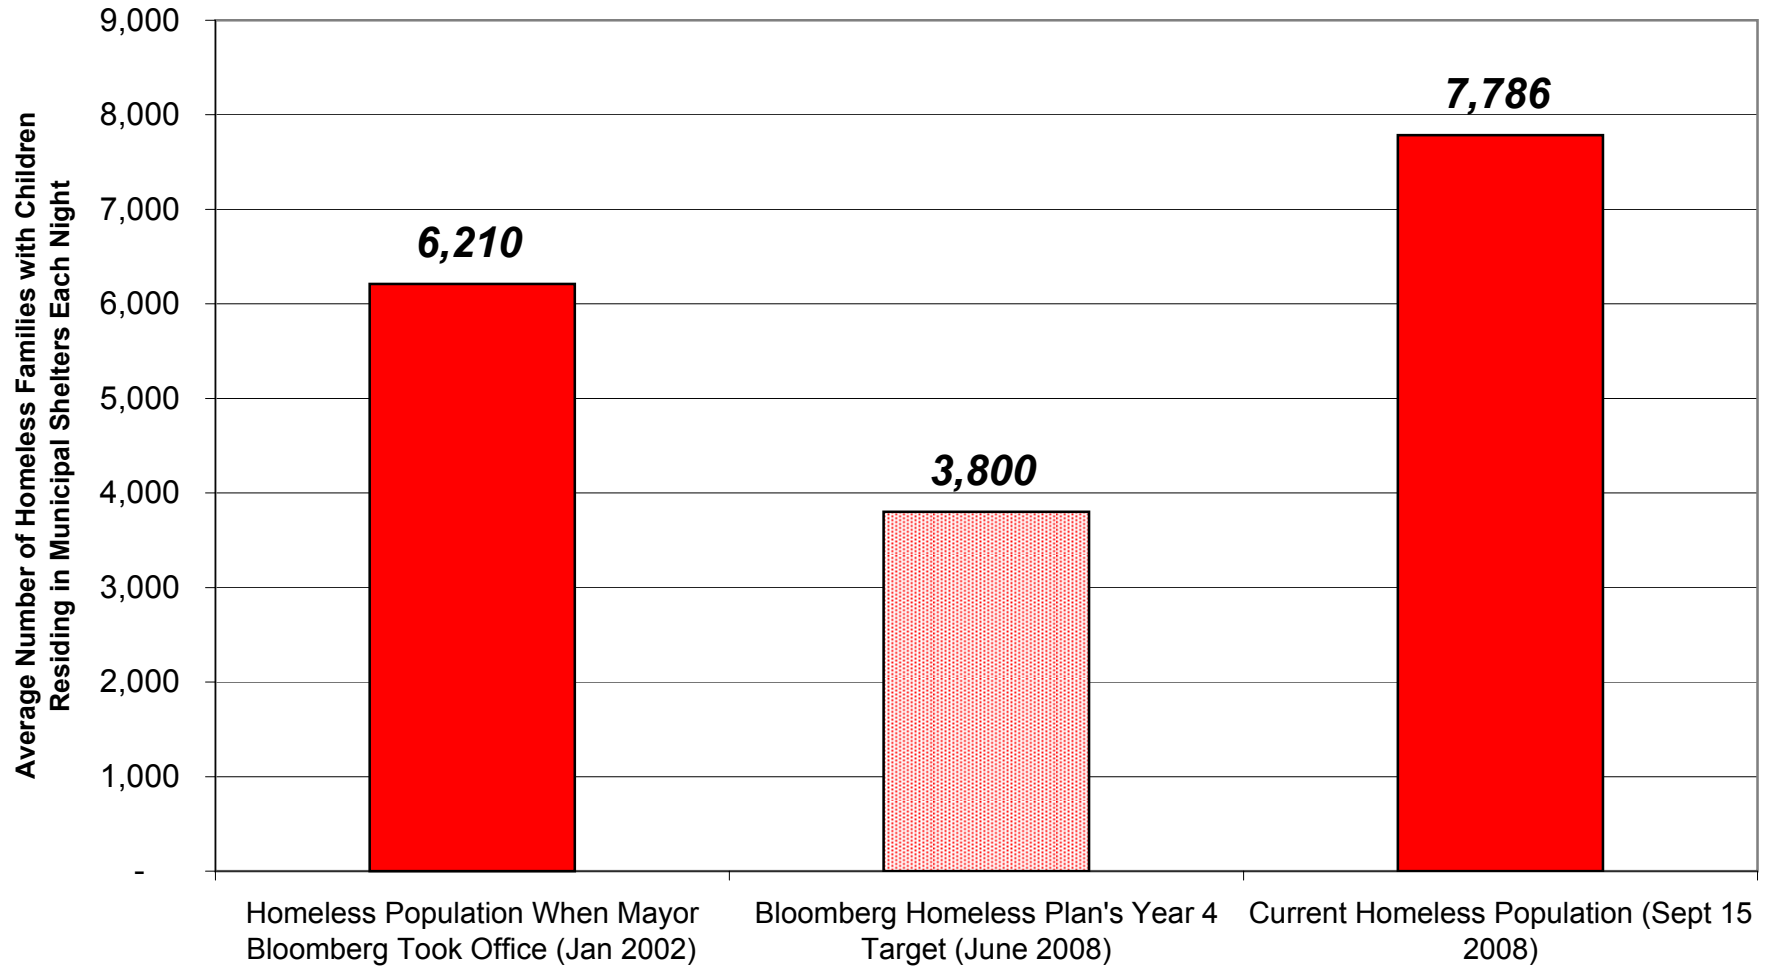

Total Number of Homeless Families in NYC Shelters

Homeless Families with Children in NYC Shelters

Homeless Adult Families in NYC Shelters

Homeless Single Adults in NYC Shelters

MAYOR BLOOMBERG'S HOMELESS PLAN AND ACTUAL SHELTER CENSUS, 2008

Updated Sept 2008

	Total Homeless Families	Homeless Families with Children	Homeless "Adult Families"	Homeless Single Adults
Homeless Population When Mayor Bloomberg Took Office (Jan 2002)	6,876	6,210	666	7,867
Bloomberg Homeless Plan's Year 4 Target (June 2008)	4,460	3,800	660	5,000
Current Homeless Population (Sept 15 2008)	9,018	7,786	1,232	6,768

Diff between current and 2002

31%

25%

85%

-14%

Diff between current and target

102%

105%