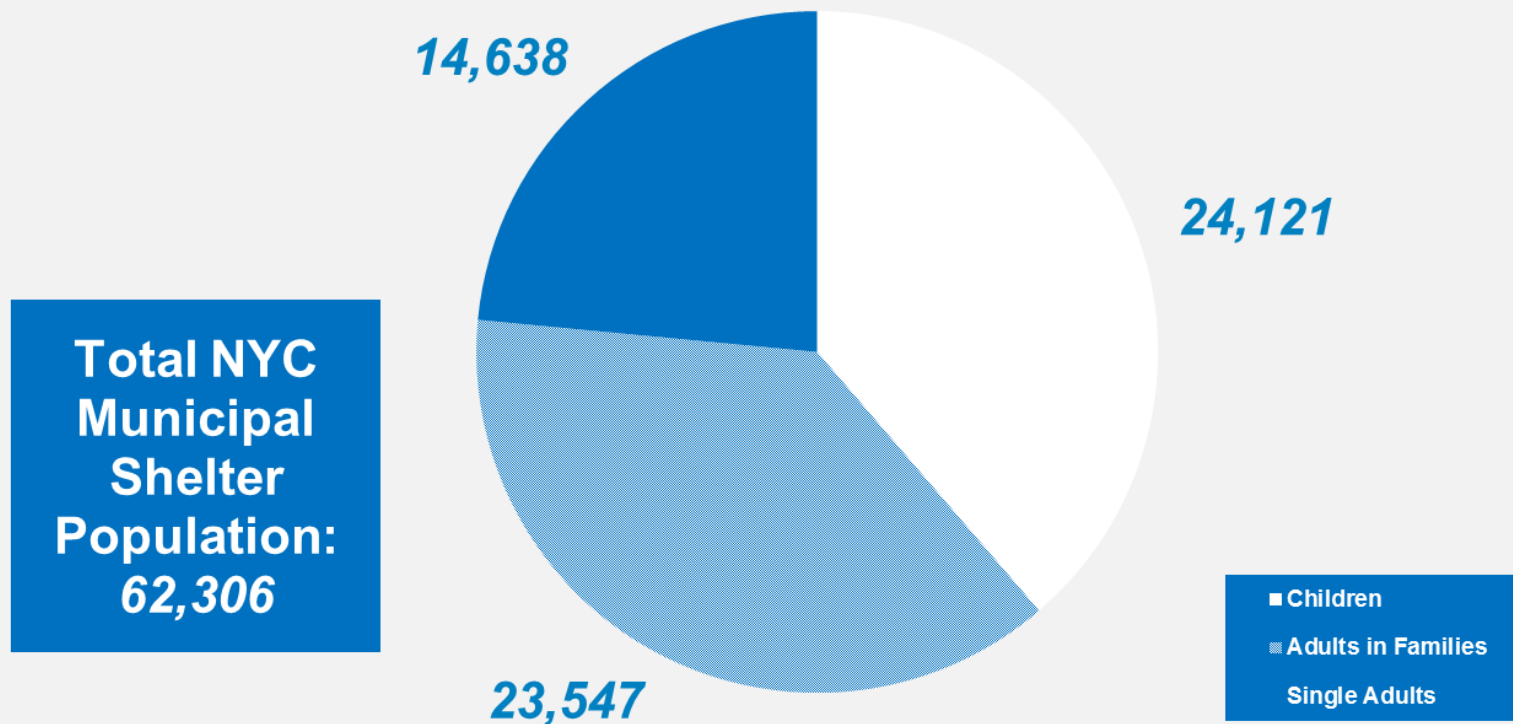

Number of Homeless People Each Night in the NYC Shelter System, 1983-2016

Source: NYC Department of Homeless Services and Human Resources Administration and NYCStat, shelter census reports

Number of Homeless People Each Night in the NYC Shelter System, October 2016

Number of Homeless Families Each Night in NYC Shelter System, 1983-2016

Source: NYC Department of Homeless Services and Human Resources Administration and NYC Stat, shelter census reports

Number of Homeless Children Each Night in NYC Shelter System, 1983-2016