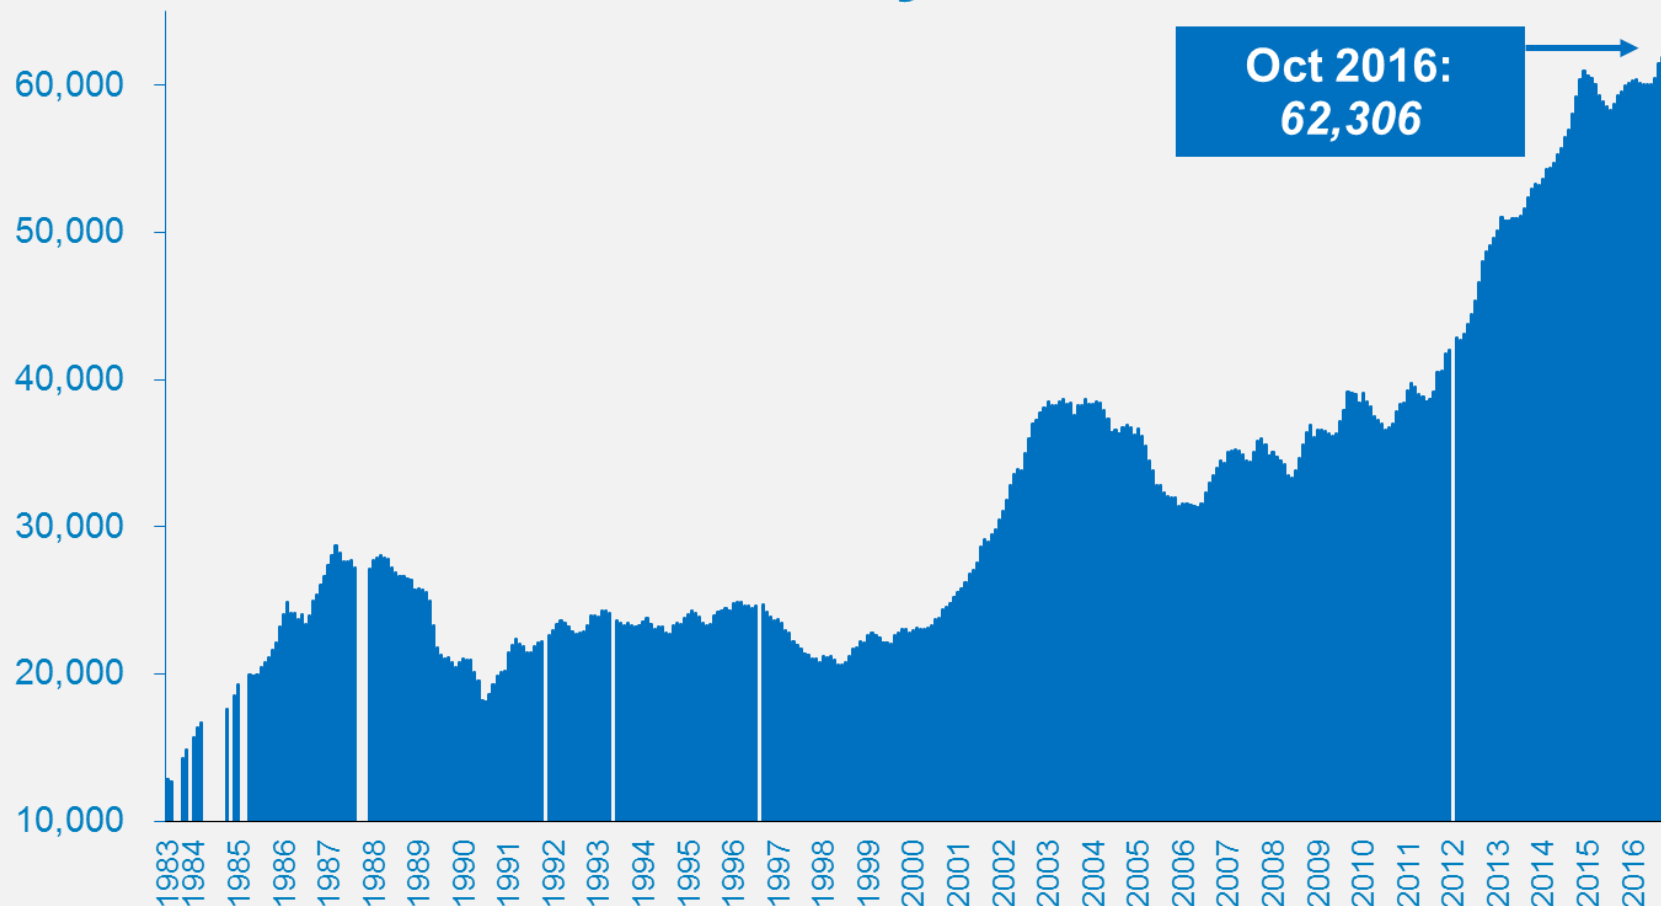

Number of Homeless People Each Night in the NYC Shelter System, 1983-2016

Source: NYC Department of Homeless Services and Human Resources Administration and NYCStat, shelter census reports

Number of Homeless People Each Night in the NYC Shelter System, October 2016