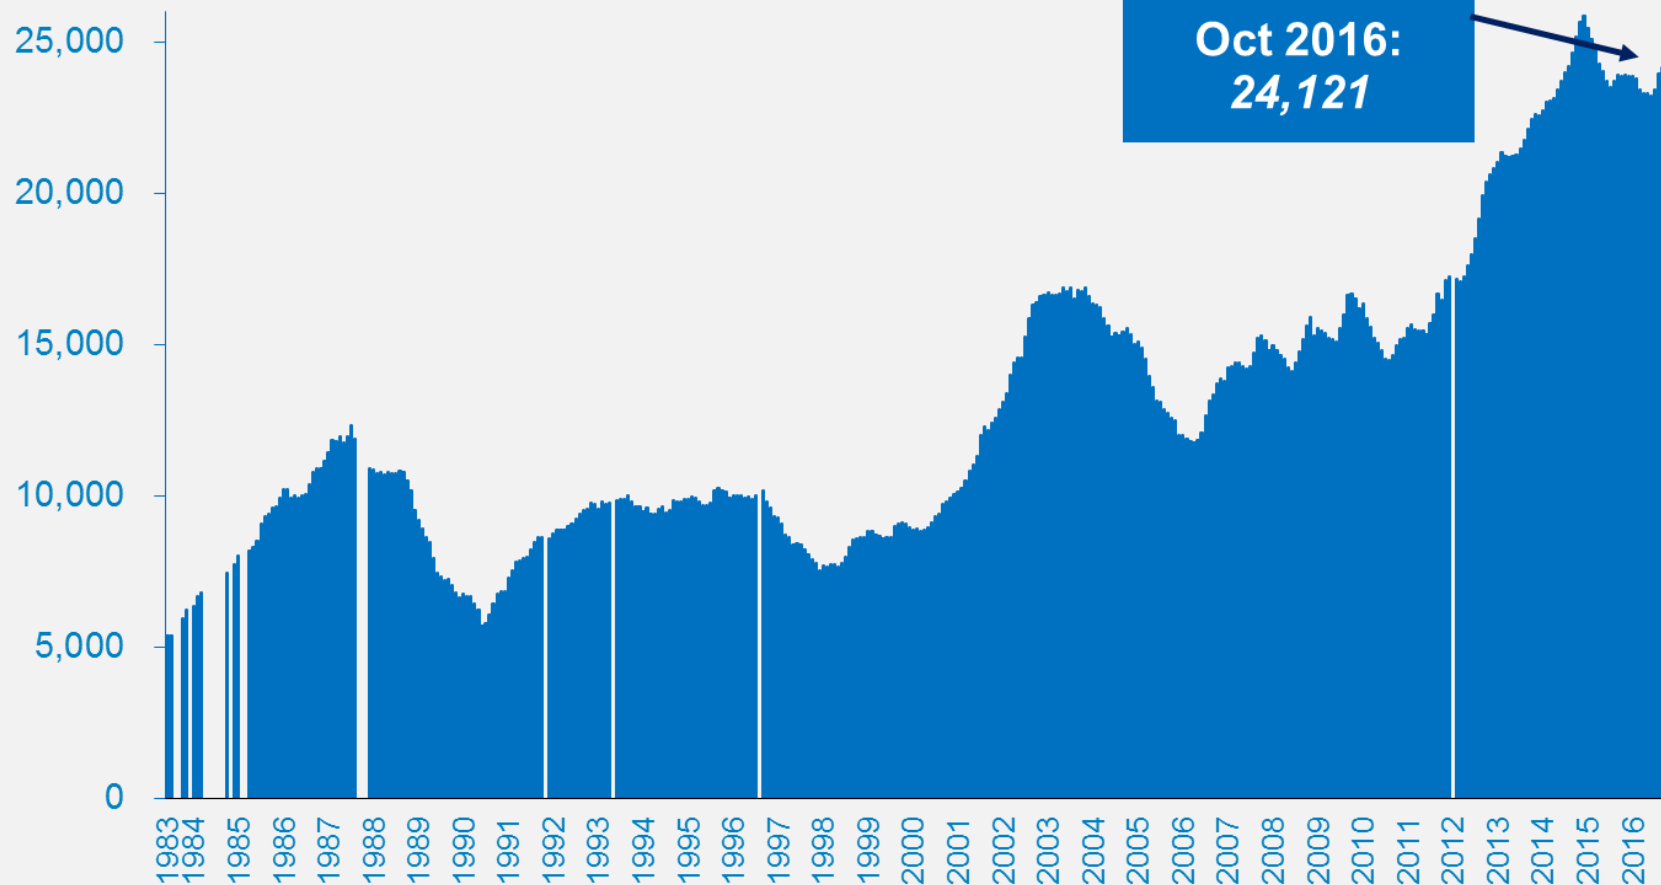

Number of Homeless Children Each Night in NYC Shelter System, 1983-2016

Source: NYC Department of Homeless Services and Human Resources Administration and NYCStat, shelter census reports