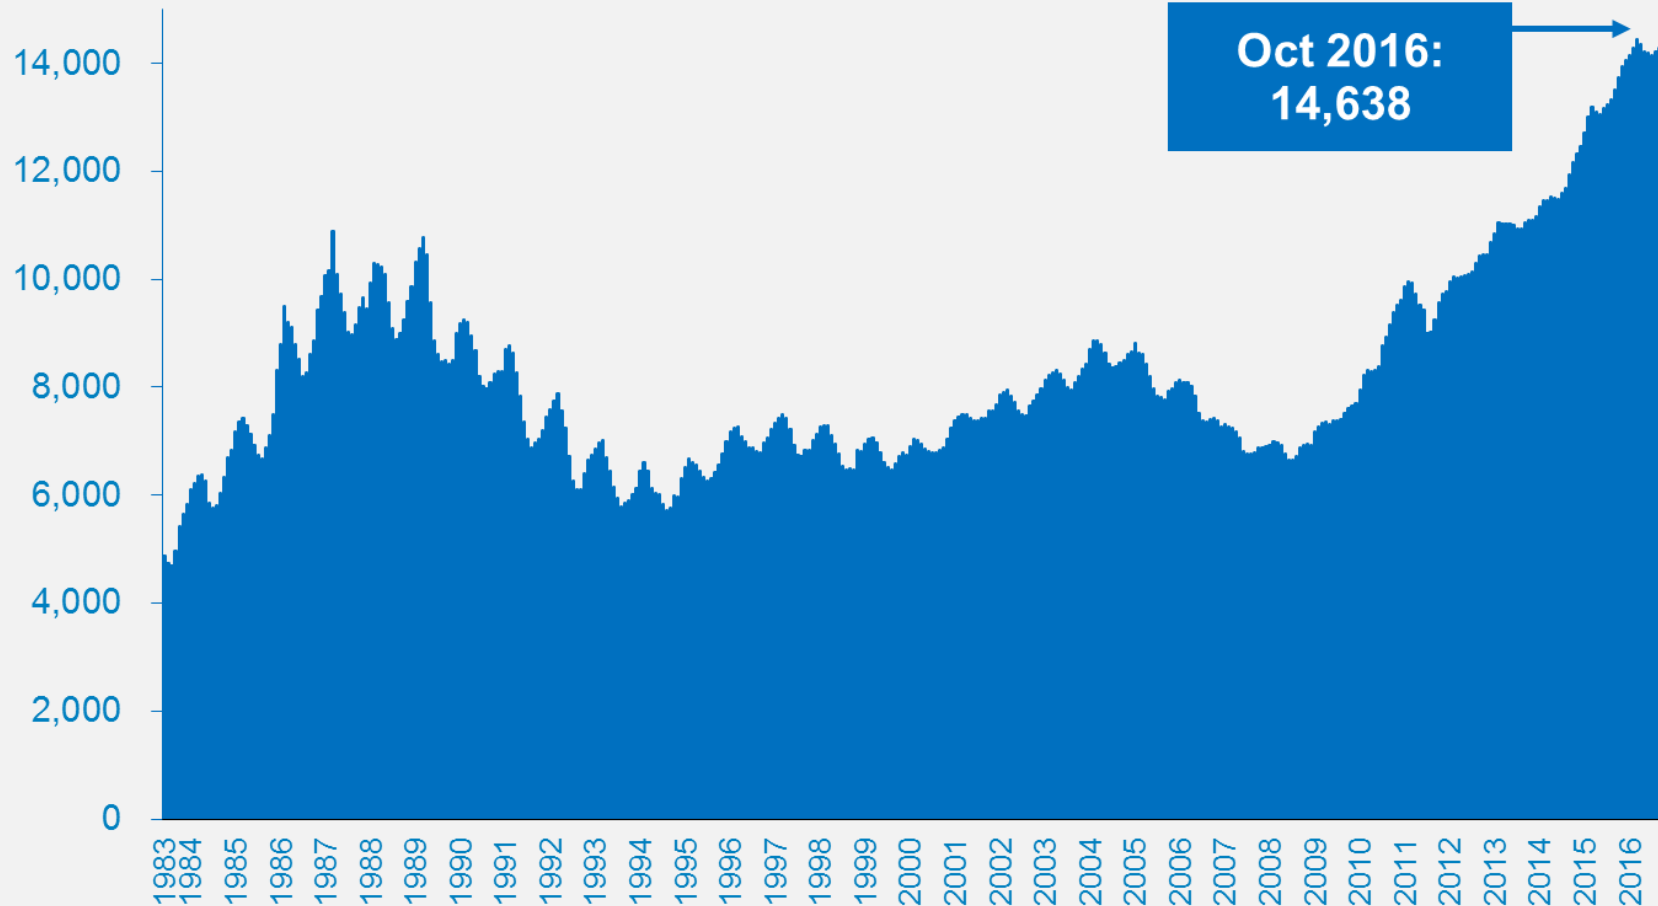

Number of Homeless Single Adults Each Night in NYC Shelter System, 1983-2016

Source: NYC Department of Homeless Services and Human Resources Administration and NYCStat, shelter census reports