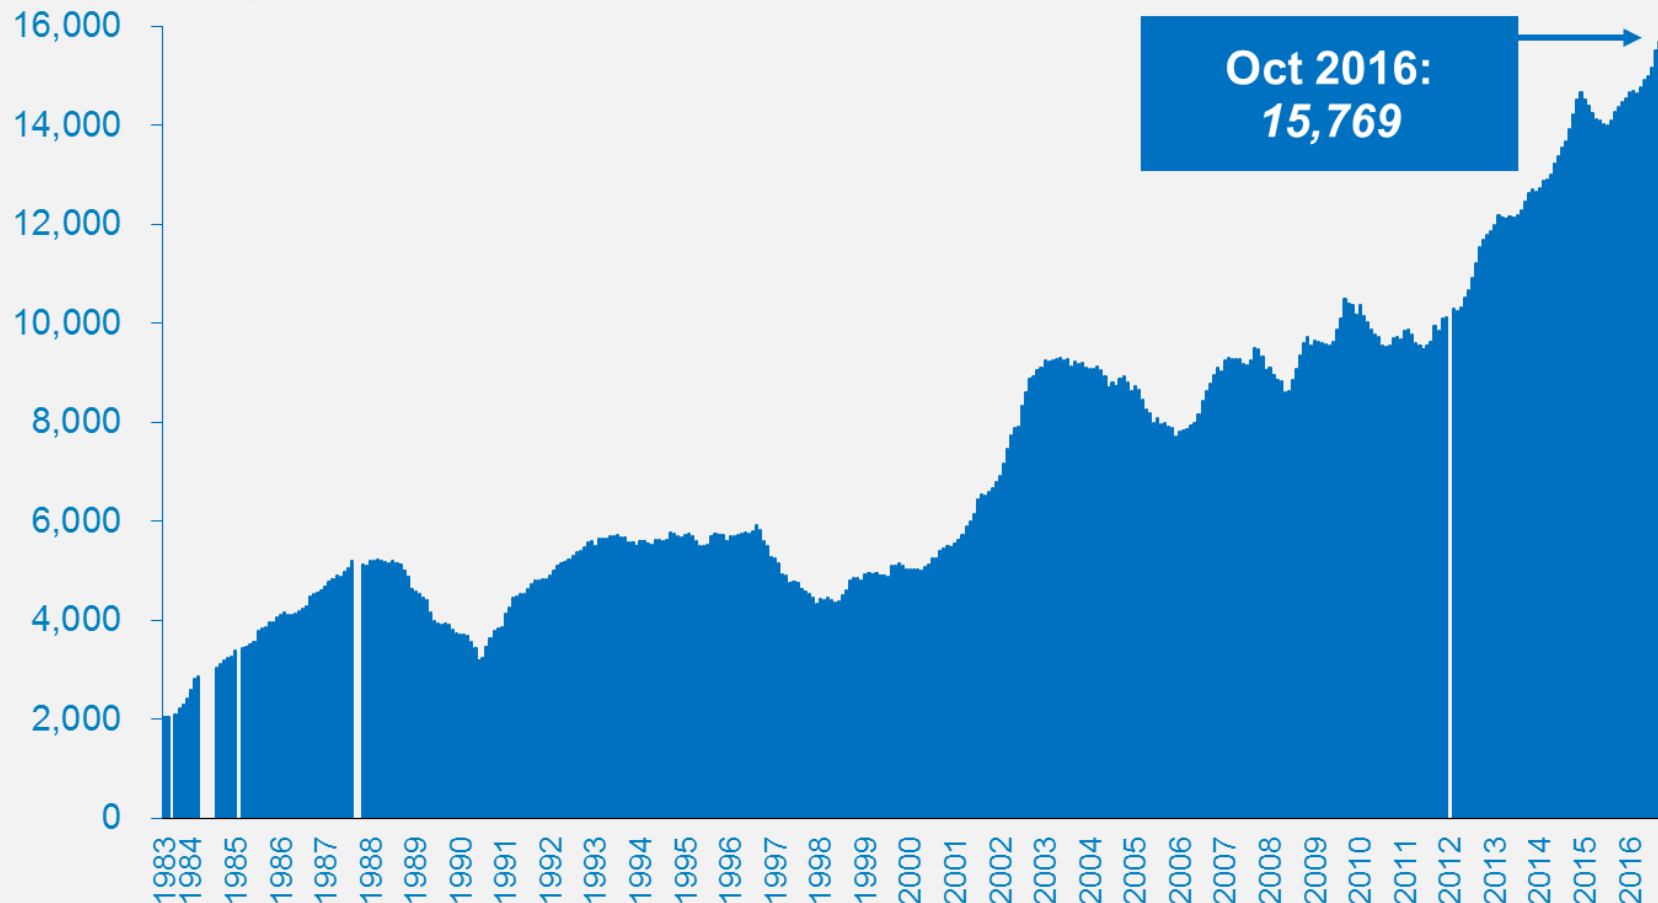

Number of Homeless People Each Night in the NYC Shelter System, 1983-2016

Source: NYC Department of Homeless Services and Human Resources Administration and NYCStat, shelter census reports

Number of Homeless People Each Night in the NYC Shelter System, October 2016

Number of Homeless Families Each Night in NYC Shelter System, 1983-2016

Source: NYC Department of Homeless Services and Human Resources Administration and NYC Stat, shelter census reports

Number of Homeless Children Each Night in NYC Shelter System, 1983-2016