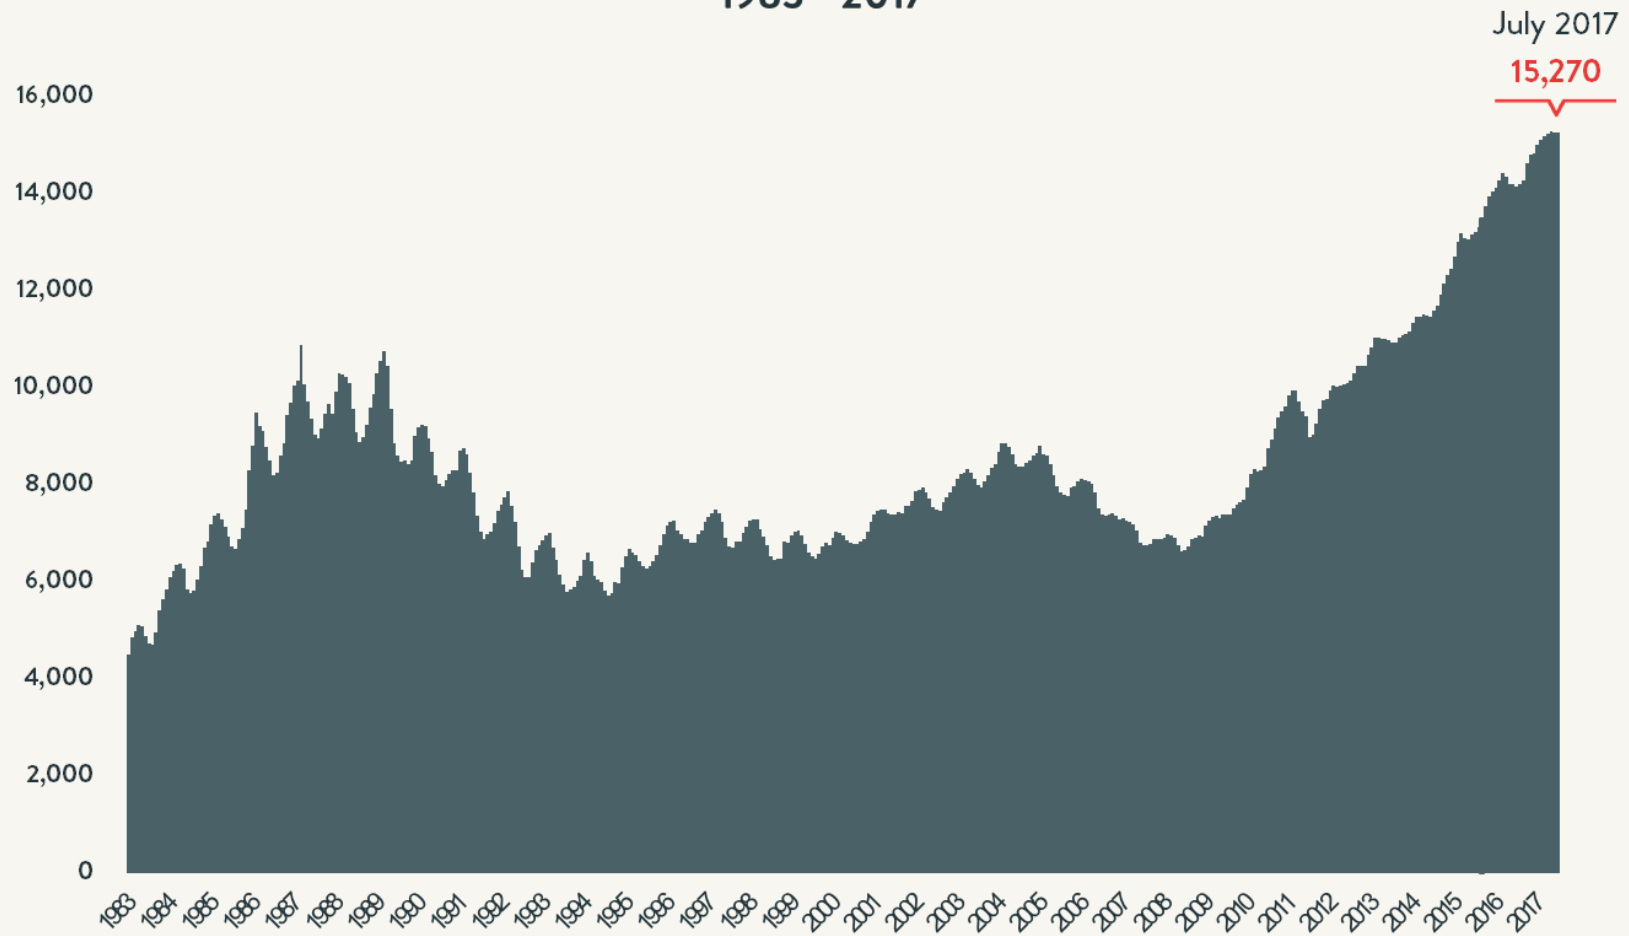

Source: NYC Department of Homeless Services and Human Resource Administration; LL37 Reports