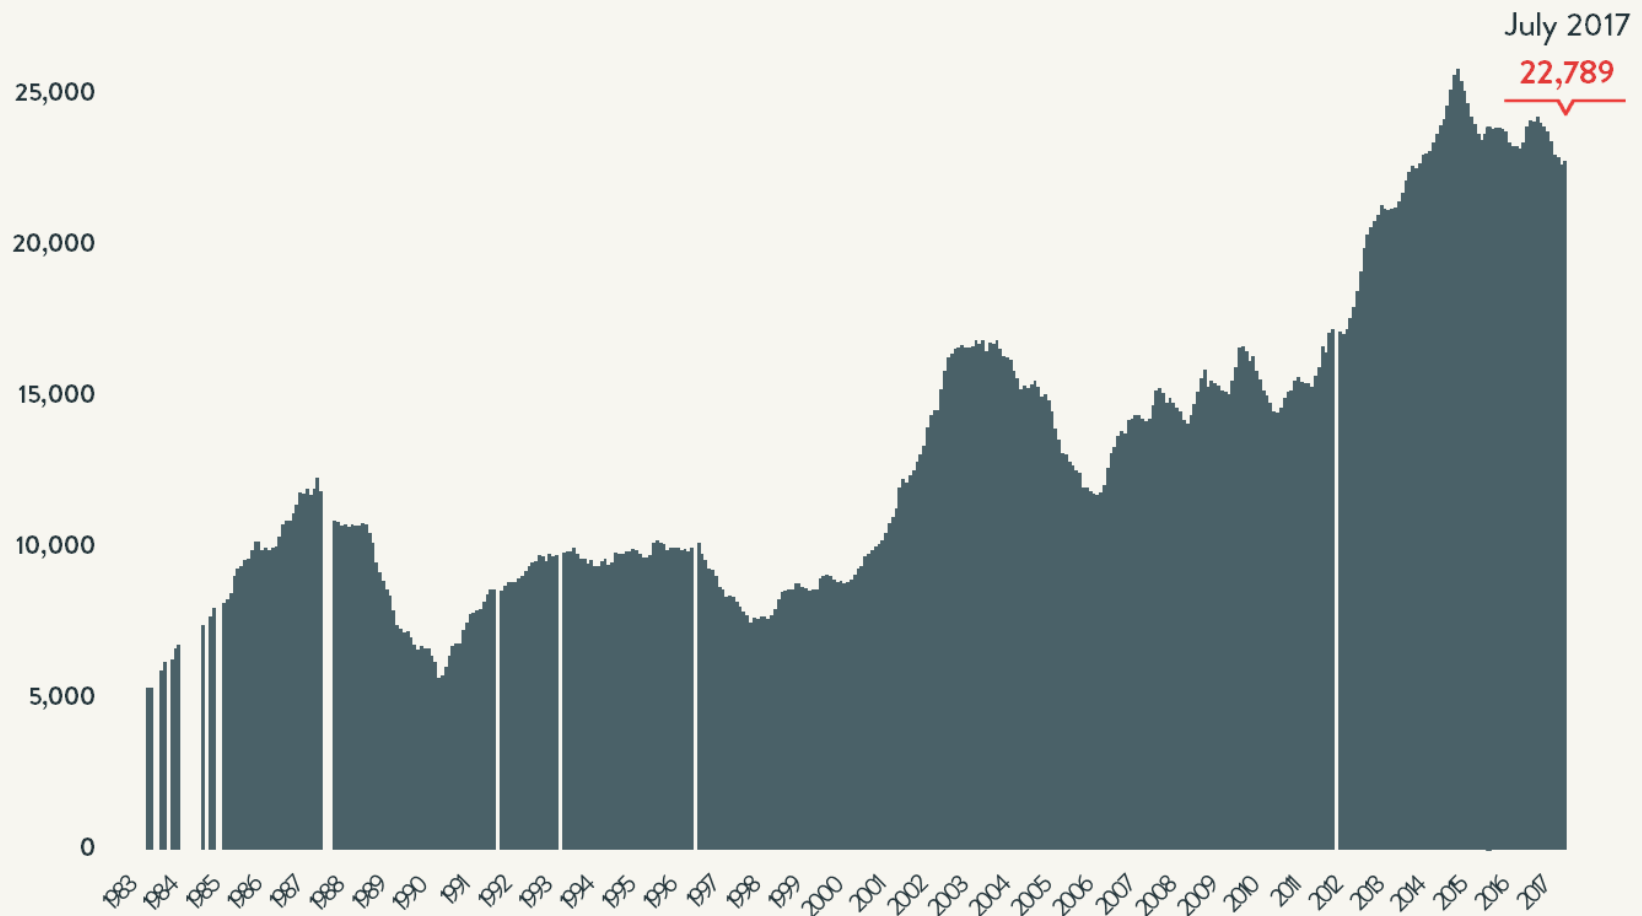

Number of Homeless Single Adults Each Night in NYC Shelters
1983 - 2017

Number of Homeless Children Each Night in NYC Shelters 1983 - 2017

Source: NYC Department of Homeless Services and Human Resource Administration; LL37 Reports