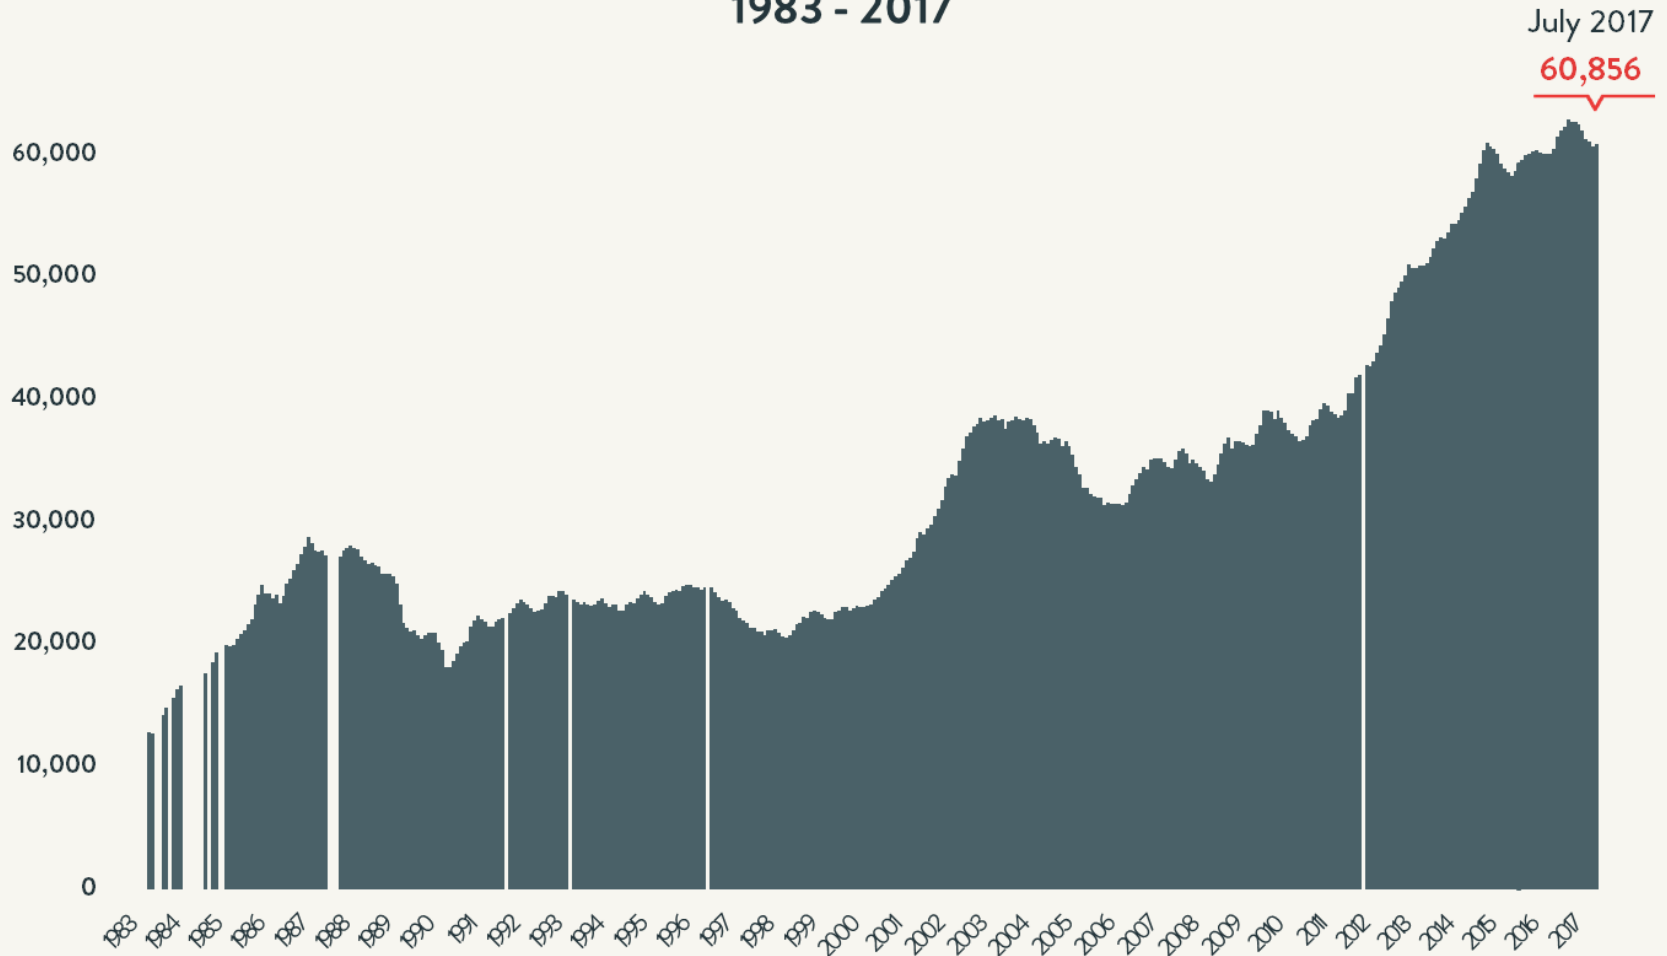

### Number of Homeless People Each Night in NYC Shelters 1983 - 2017

Source: NYC Department of Homeless Services and Human Resource Administration; LL37 Reports  
Data include individuals in veteran's shelters, Safe Havens, stabilization beds, and HPD emergency shelter.

### Number of Homeless People Each Night in NYC Shelters July 2017

Total NYC  
Municipal Shelter  
Population:  
60,856

Source: NYC Department of Homeless Services and Human Resource Administration; LL37 Reports