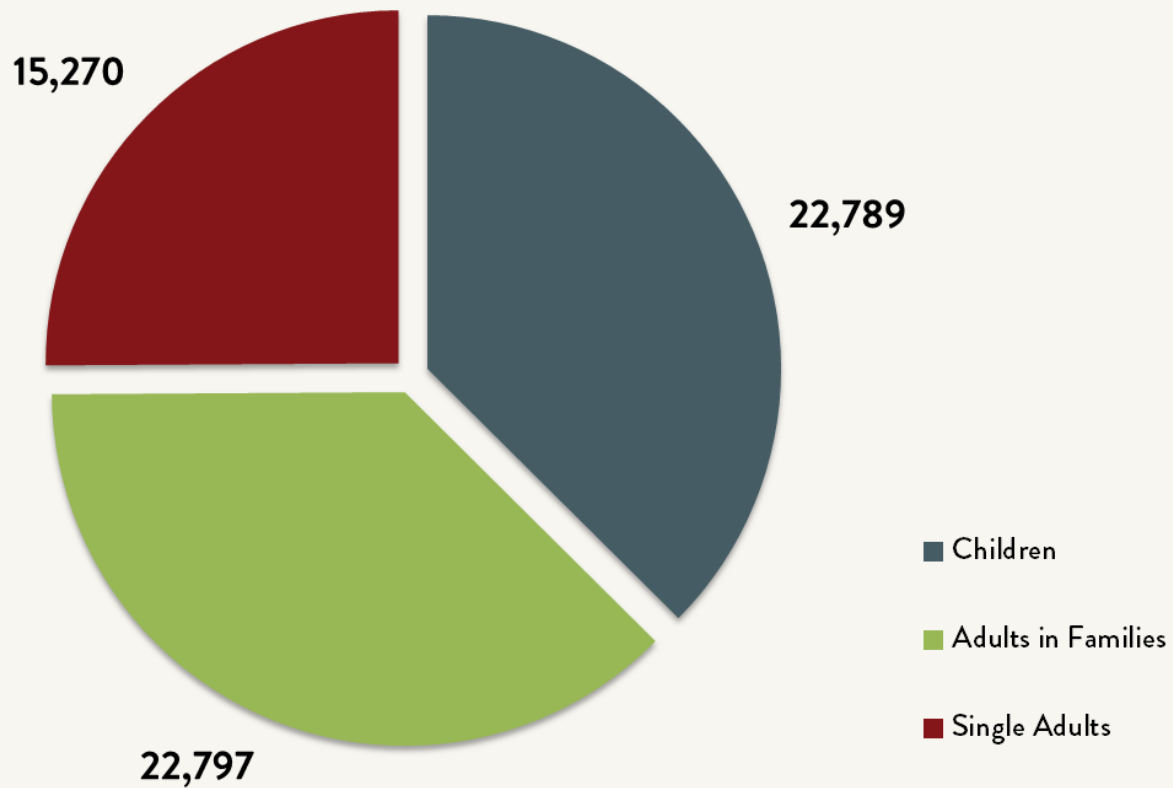

### Number of Homeless People Each Night in NYC Shelters 1983 - 2017

Source: NYC Department of Homeless Services and Human Resource Administration; LL37 Reports  
Data include individuals in veteran's shelters, Safe Havens, stabilization beds, and HPD emergency shelter.

### Number of Homeless People Each Night in NYC Shelters July 2017

Total NYC  
Municipal Shelter  
Population:  
60,856

Source: NYC Department of Homeless Services and Human Resource Administration; LL37 Reports