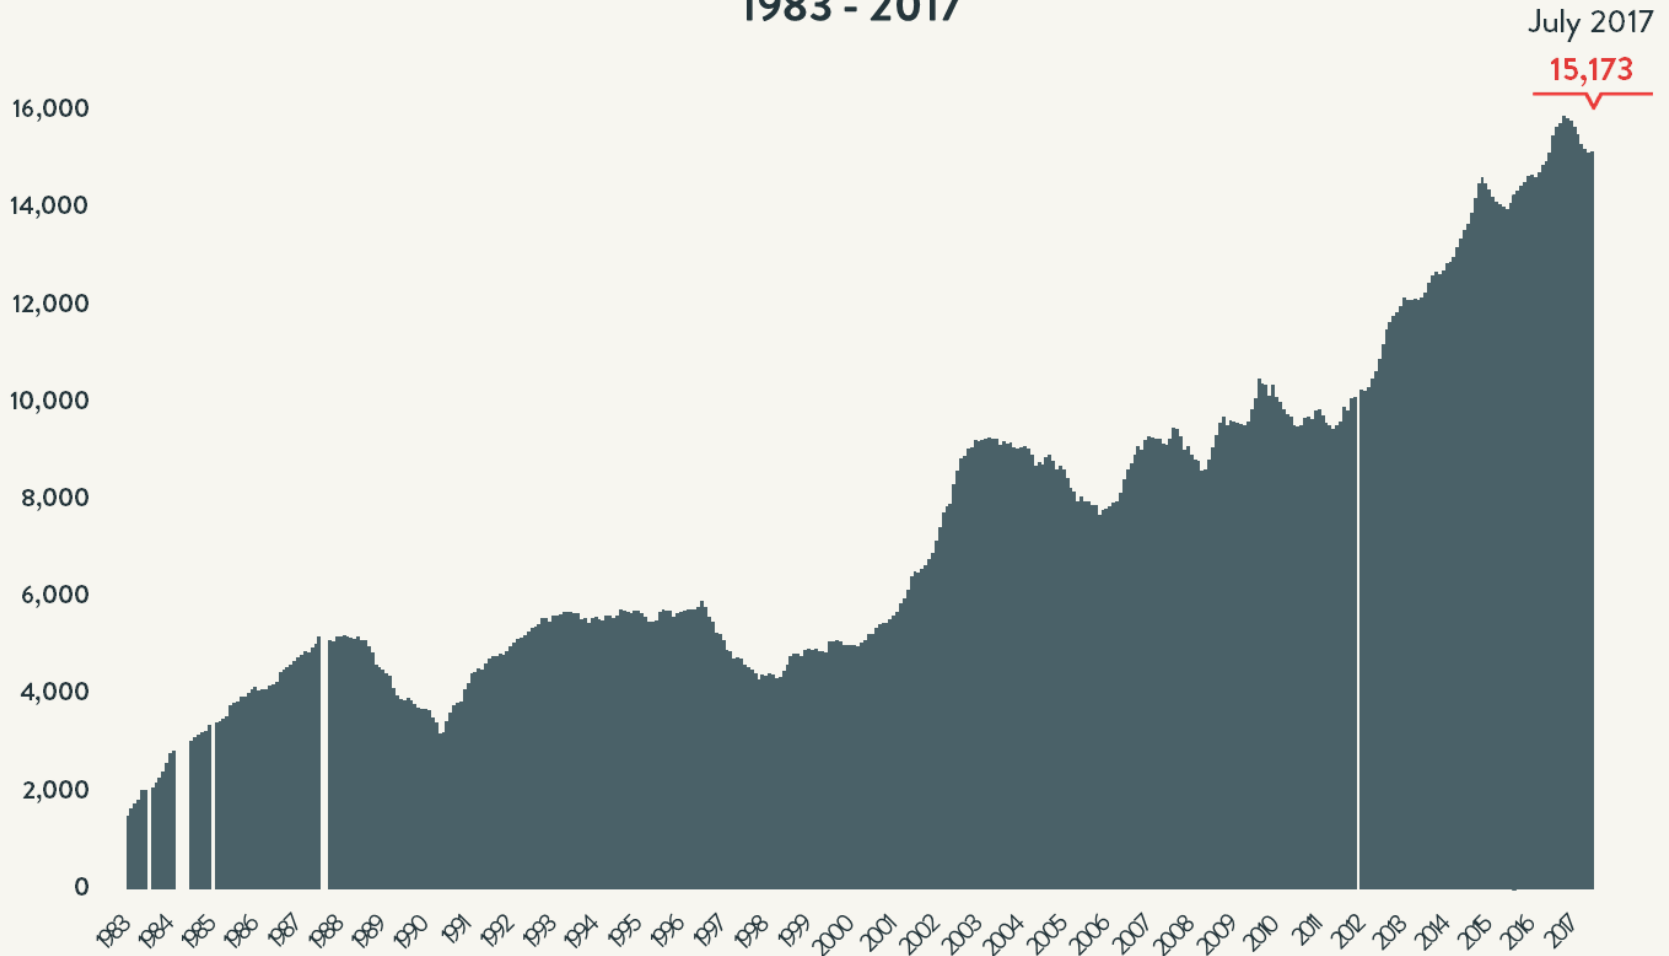

Number of Homeless Families Each Night in NYC Shelters 1983 - 2017

Source: NYC Department of Homeless Services and Human Resource Administration; LL37 Reports