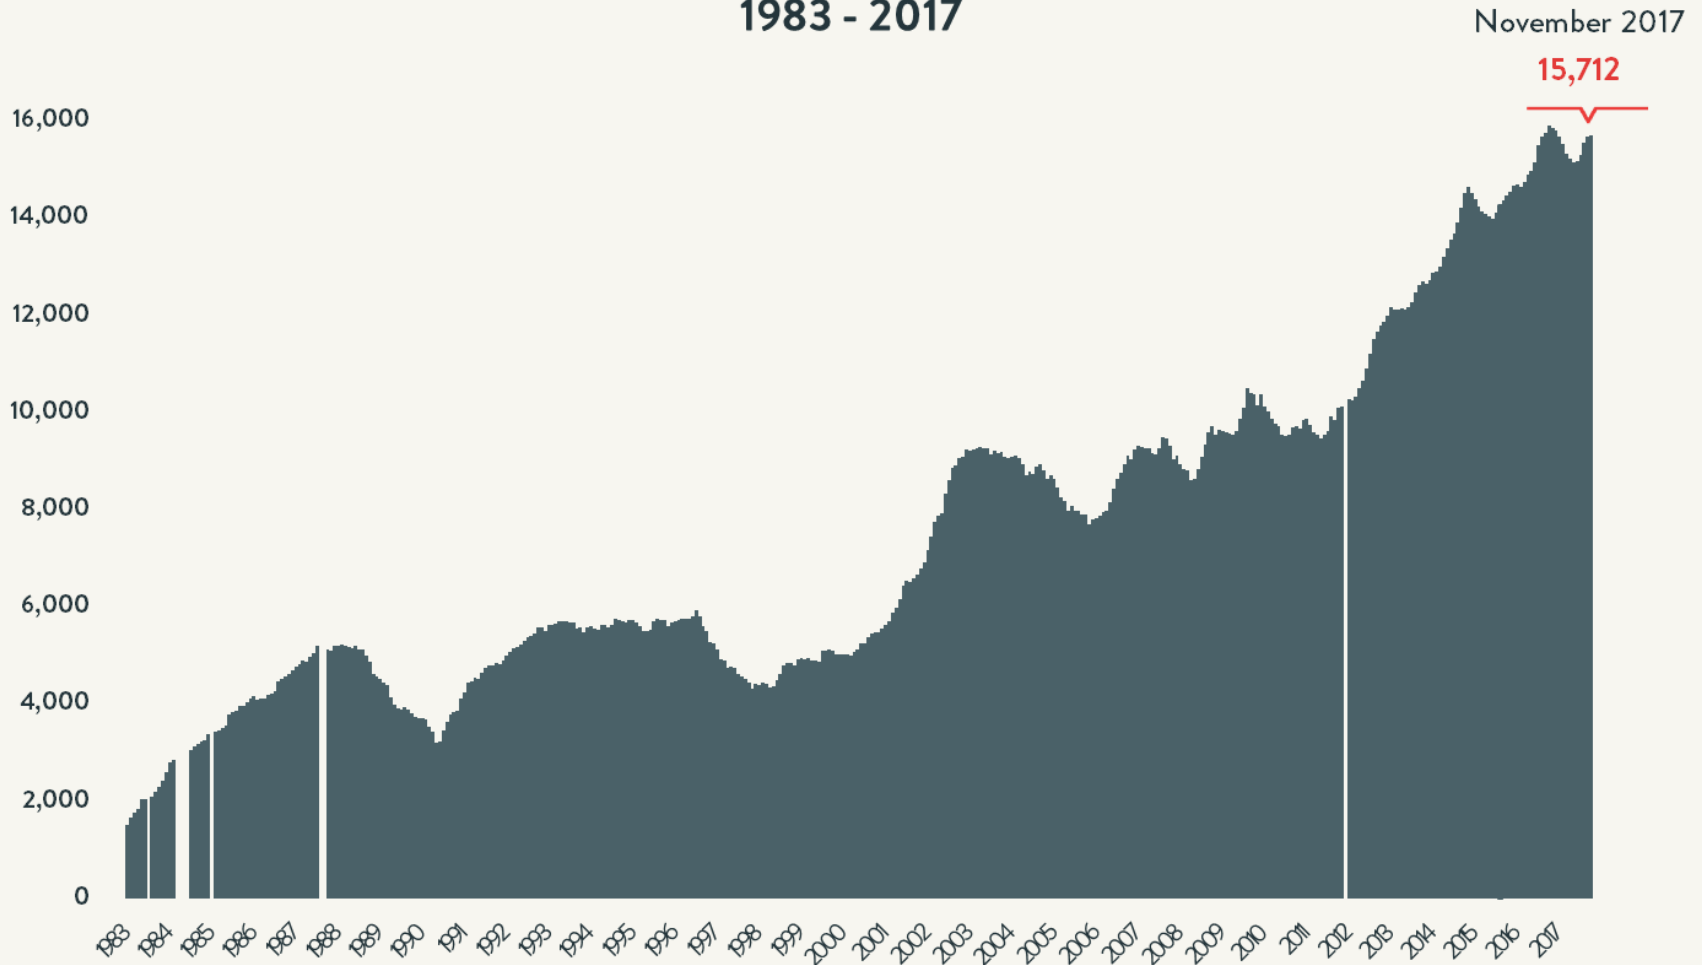

Number of Homeless Families Each Night in NYC Shelters 1983 - 2017

Source: NYC Department of Homeless Services and Human Resource Administration; LL37 Reports