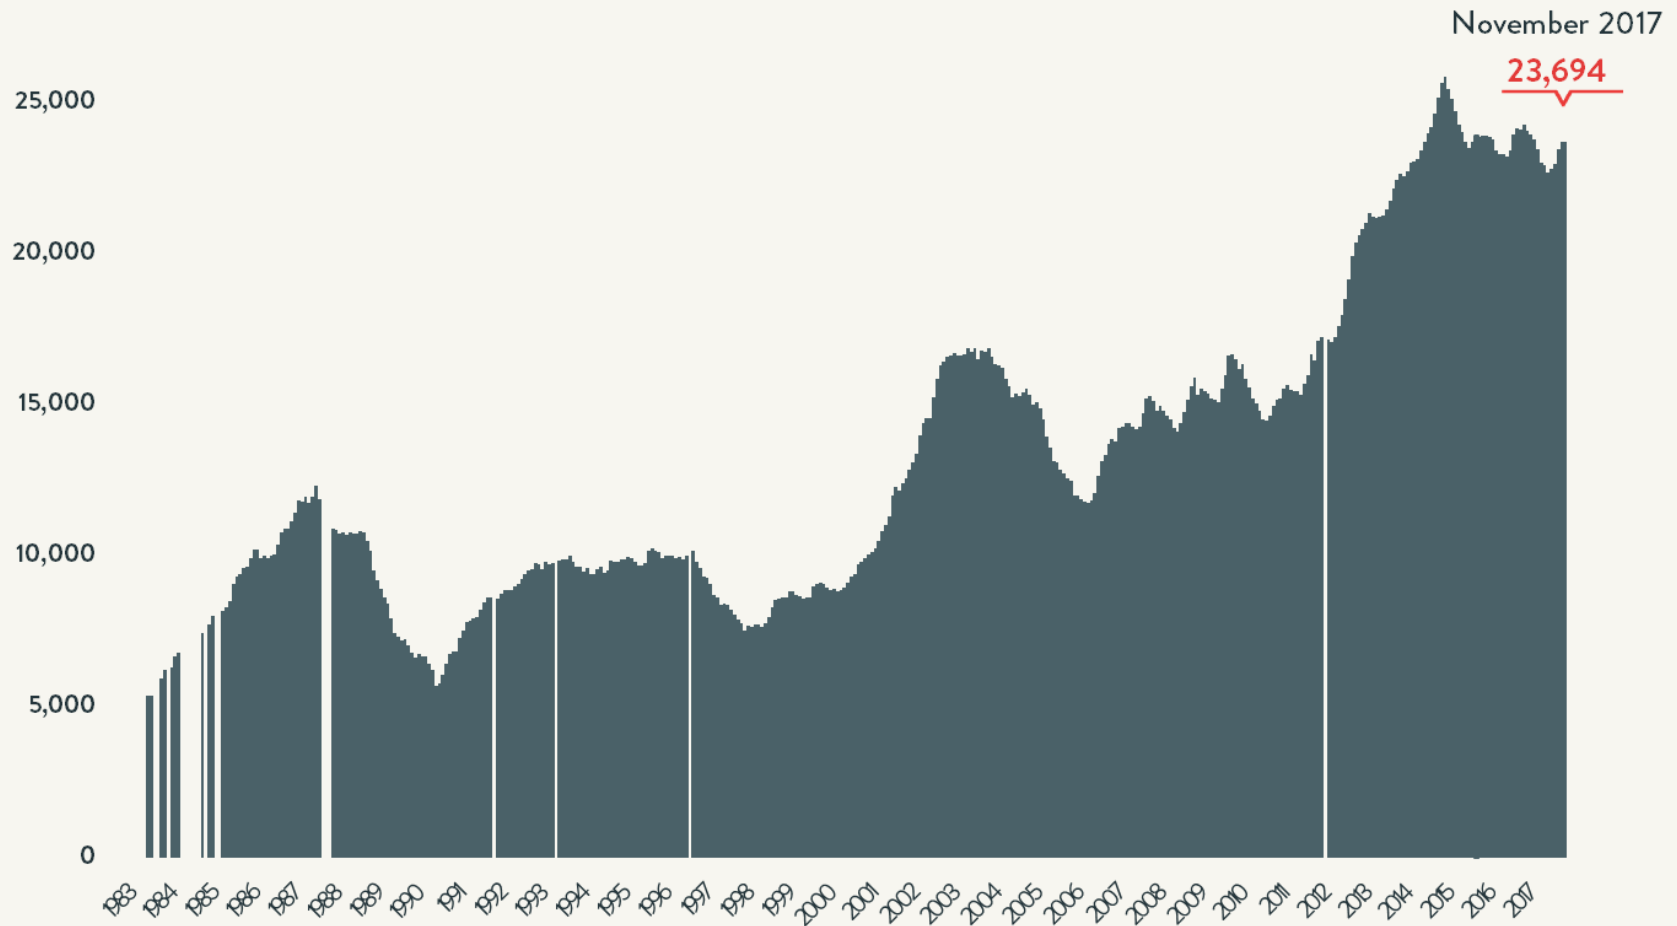

Number of Homeless Children Each Night in NYC Shelters 1983 - 2017

Source: NYC Department of Homeless Services and Human Resource Administration; LL37 Reports