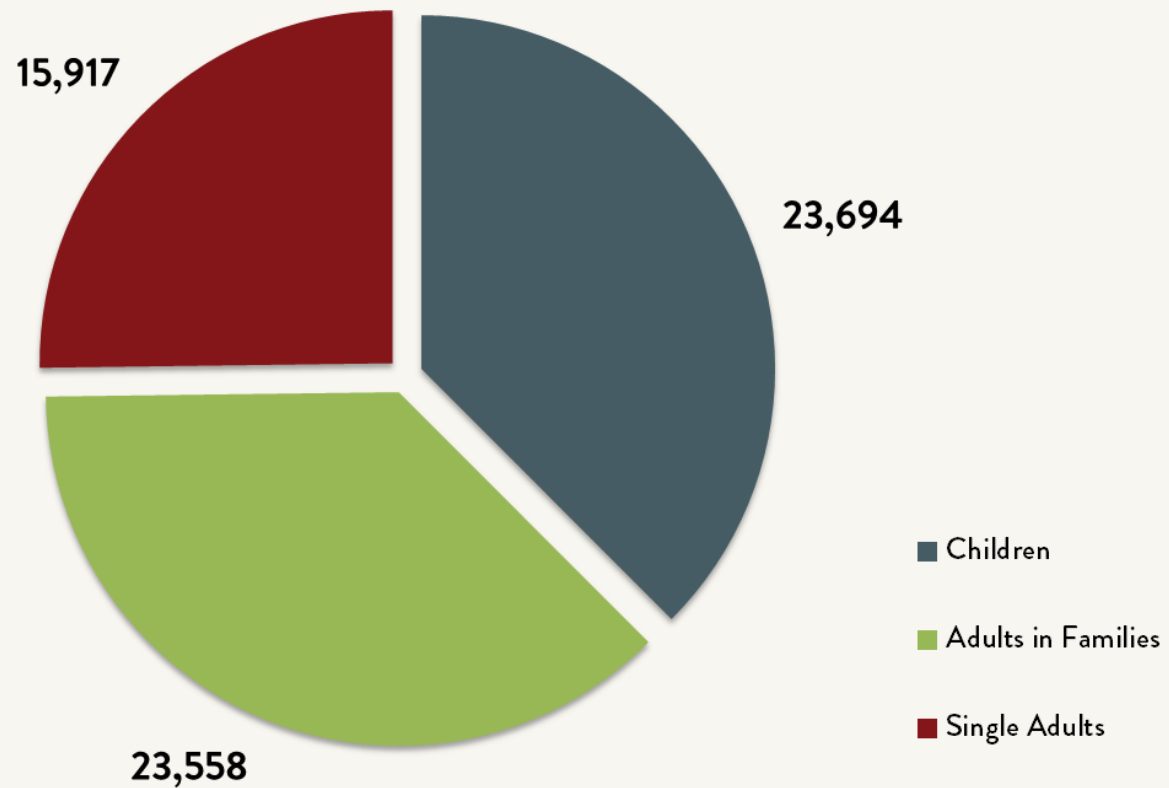

Number of Homeless People Each Night in NYC Shelters 1983 - 2017

Source: NYC Department of Homeless Services and Human Resource Administration; LL37 Reports
Data include individuals in veteran's shelters, Safe Havens, stabilization beds, and HPD emergency shelter.

Number of Homeless People Each Night in NYC Shelters November 2017

Total NYC
Municipal Shelter
Population:
63,169

Source: NYC Department of Homeless Services and Human Resource Administration; LL37 Reports