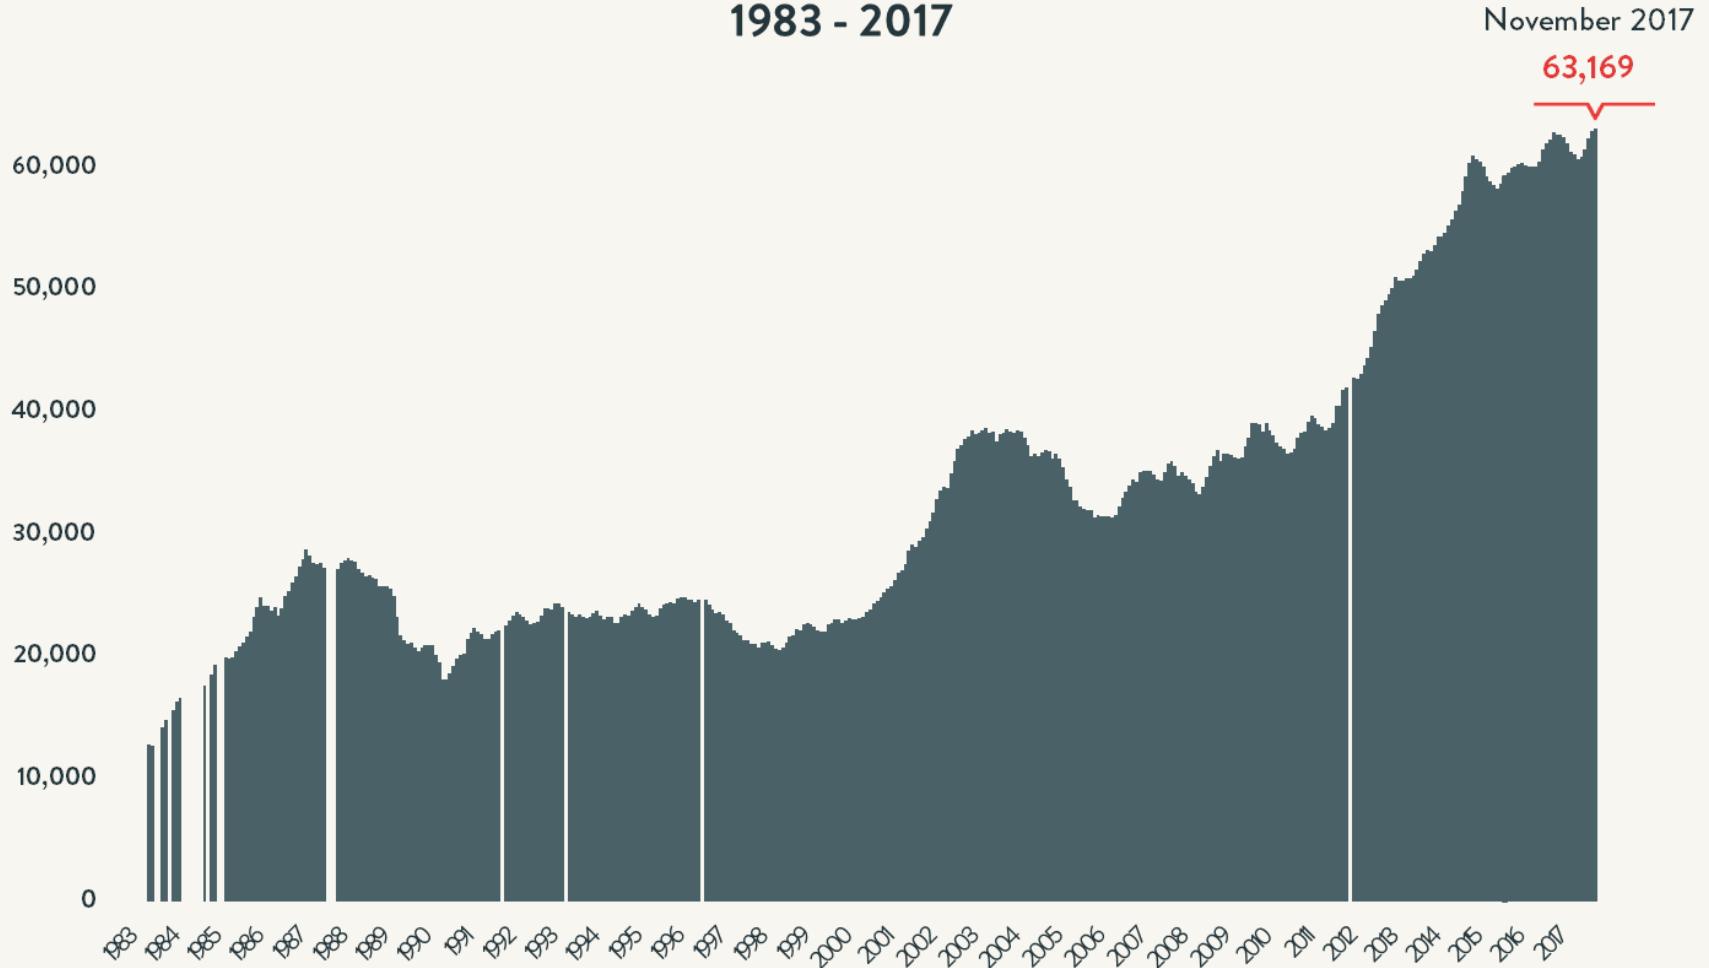

Number of Homeless People Each Night in NYC Shelters 1983 - 2017

Source: NYC Department of Homeless Services and Human Resource Administration; LL37 Reports
Data include individuals in veteran's shelters, Safe Havens, stabilization beds, and HPD emergency shelter.

Number of Homeless People Each Night in NYC Shelters November 2017

Total NYC
Municipal Shelter
Population:
63,169

Source: NYC Department of Homeless Services and Human Resource Administration; LL37 Reports