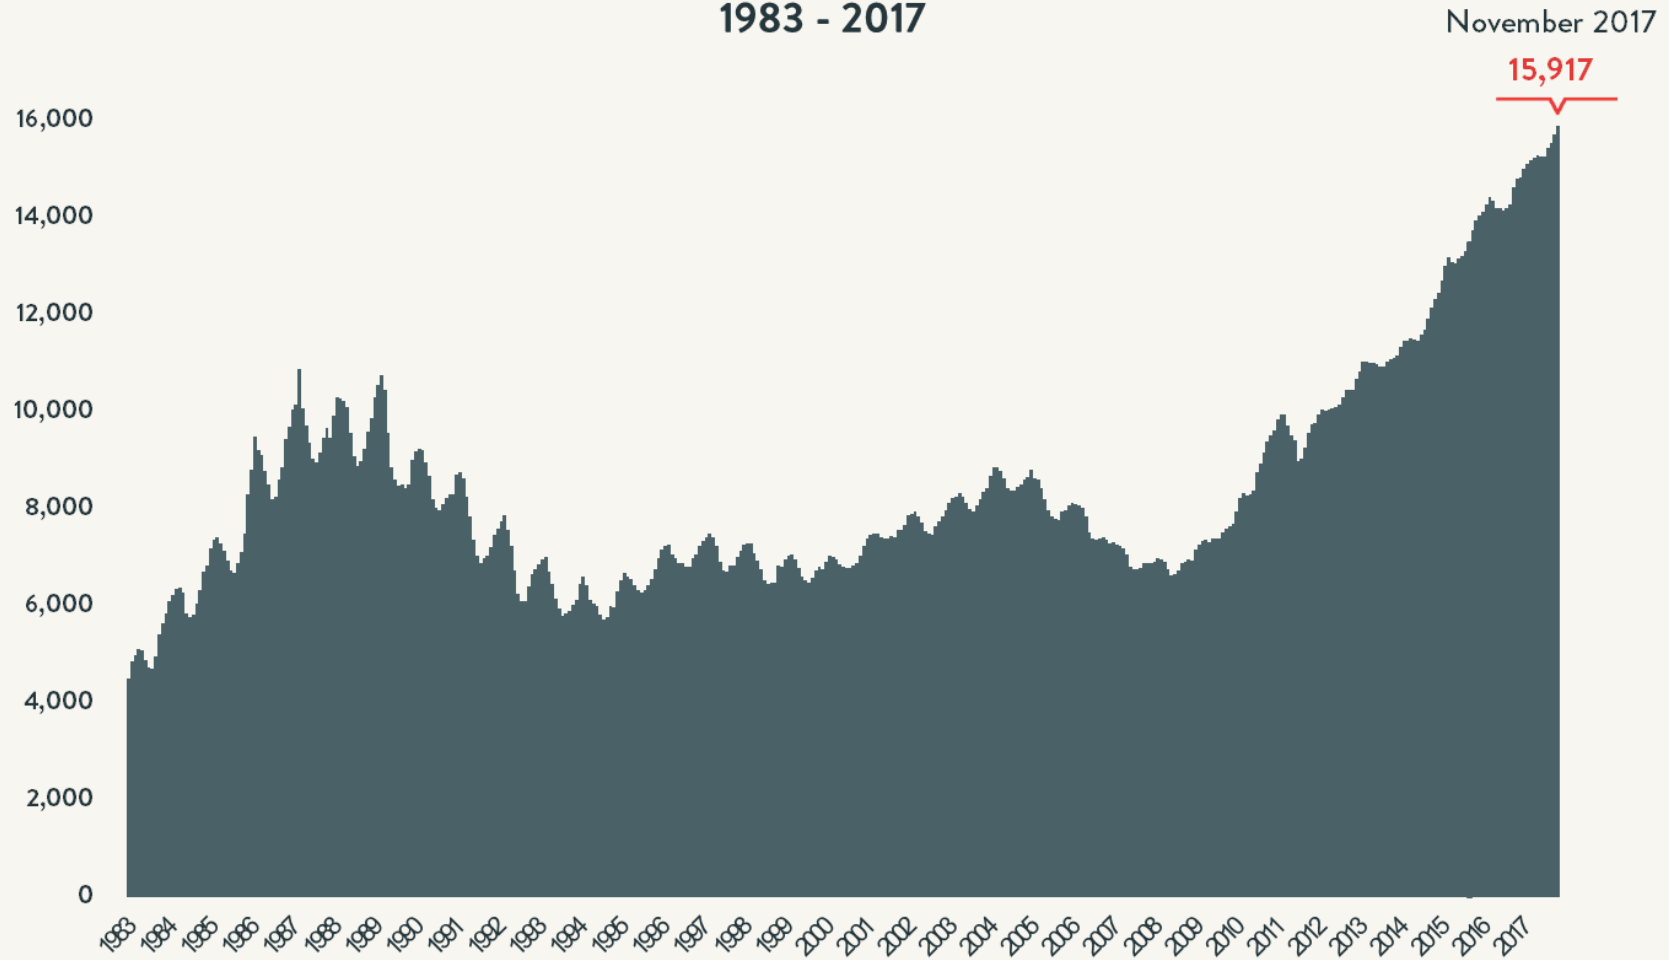

Number of Homeless Single Adults Each Night in NYC Shelters 1983 - 2017

Source: NYC Department of Homeless Services and Human Resource Administration; LL37 Reports