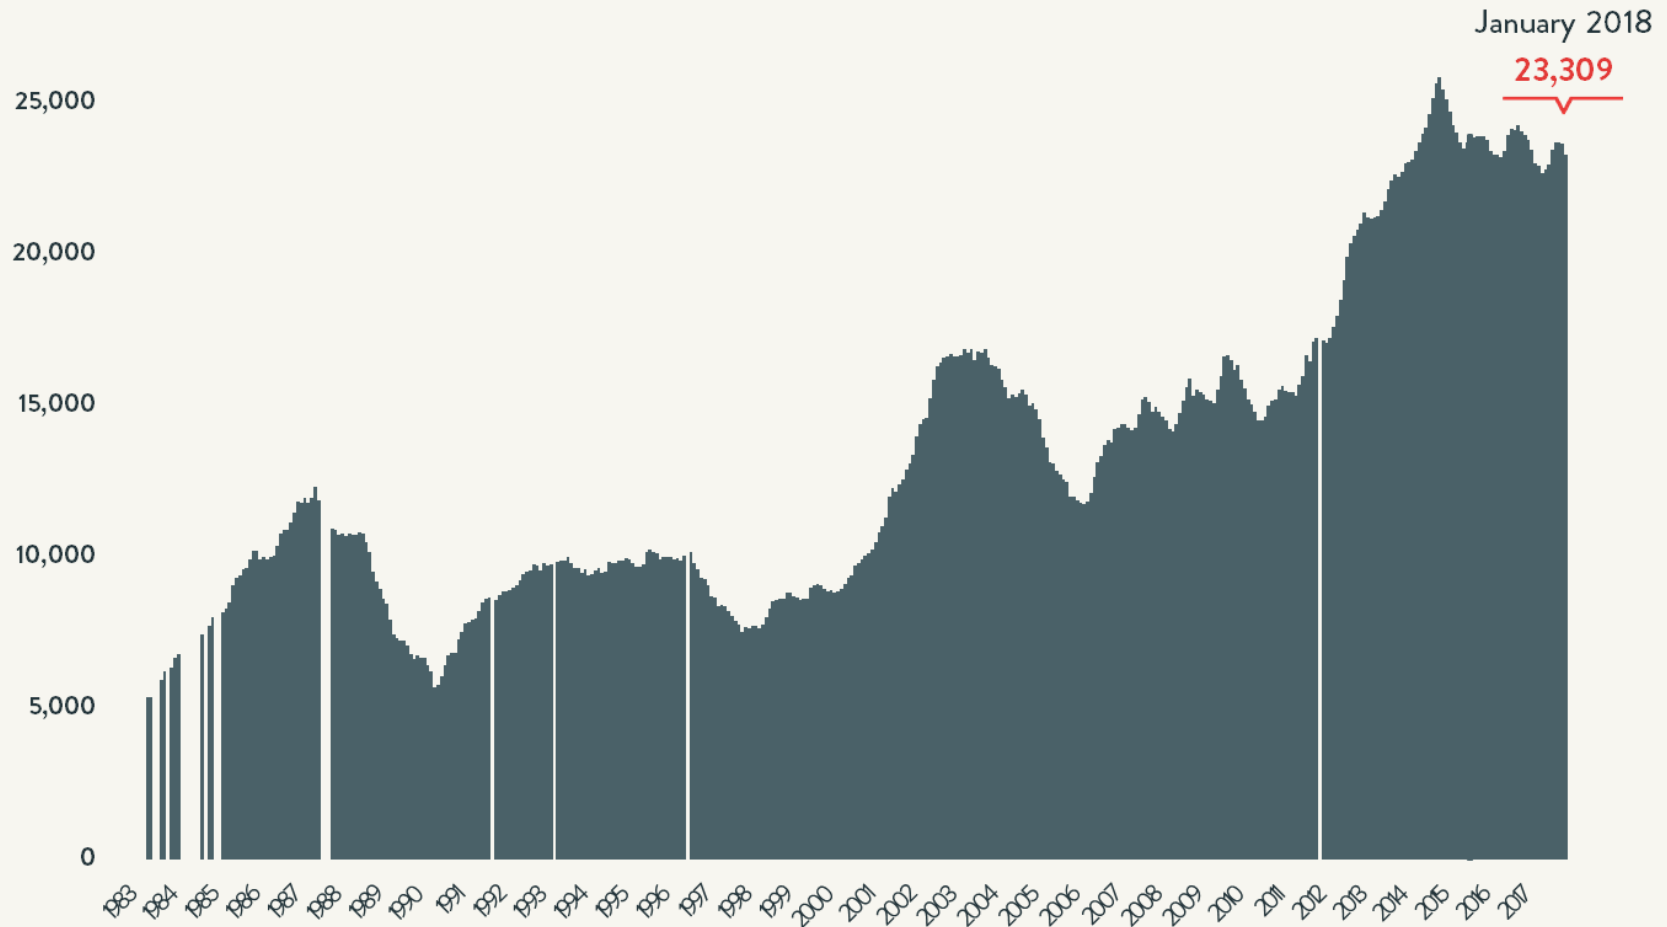

Number of Homeless Children Each Night in NYC Shelters 1983 - 2018

Source: NYC Department of Homeless Services and Human Resource Administration; LL37 Reports