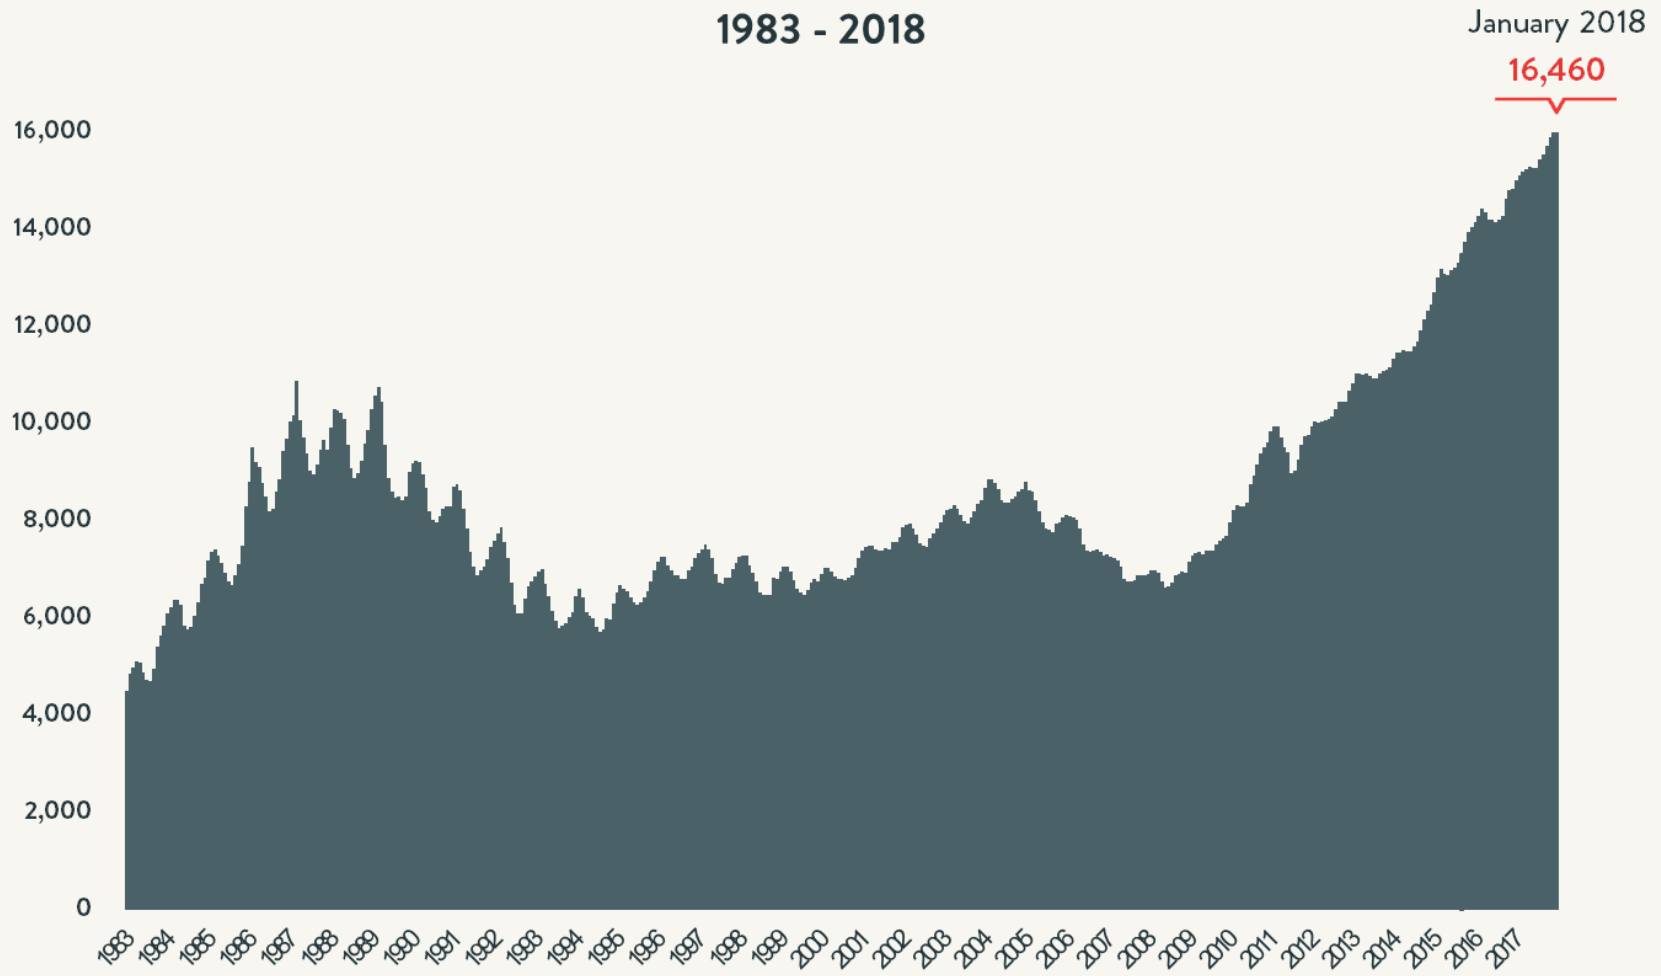

Number of Homeless Single Adults Each Night in NYC Shelters 1983 - 2018

Source: NYC Department of Homeless Services and Human Resource Administration; LL37 Reports