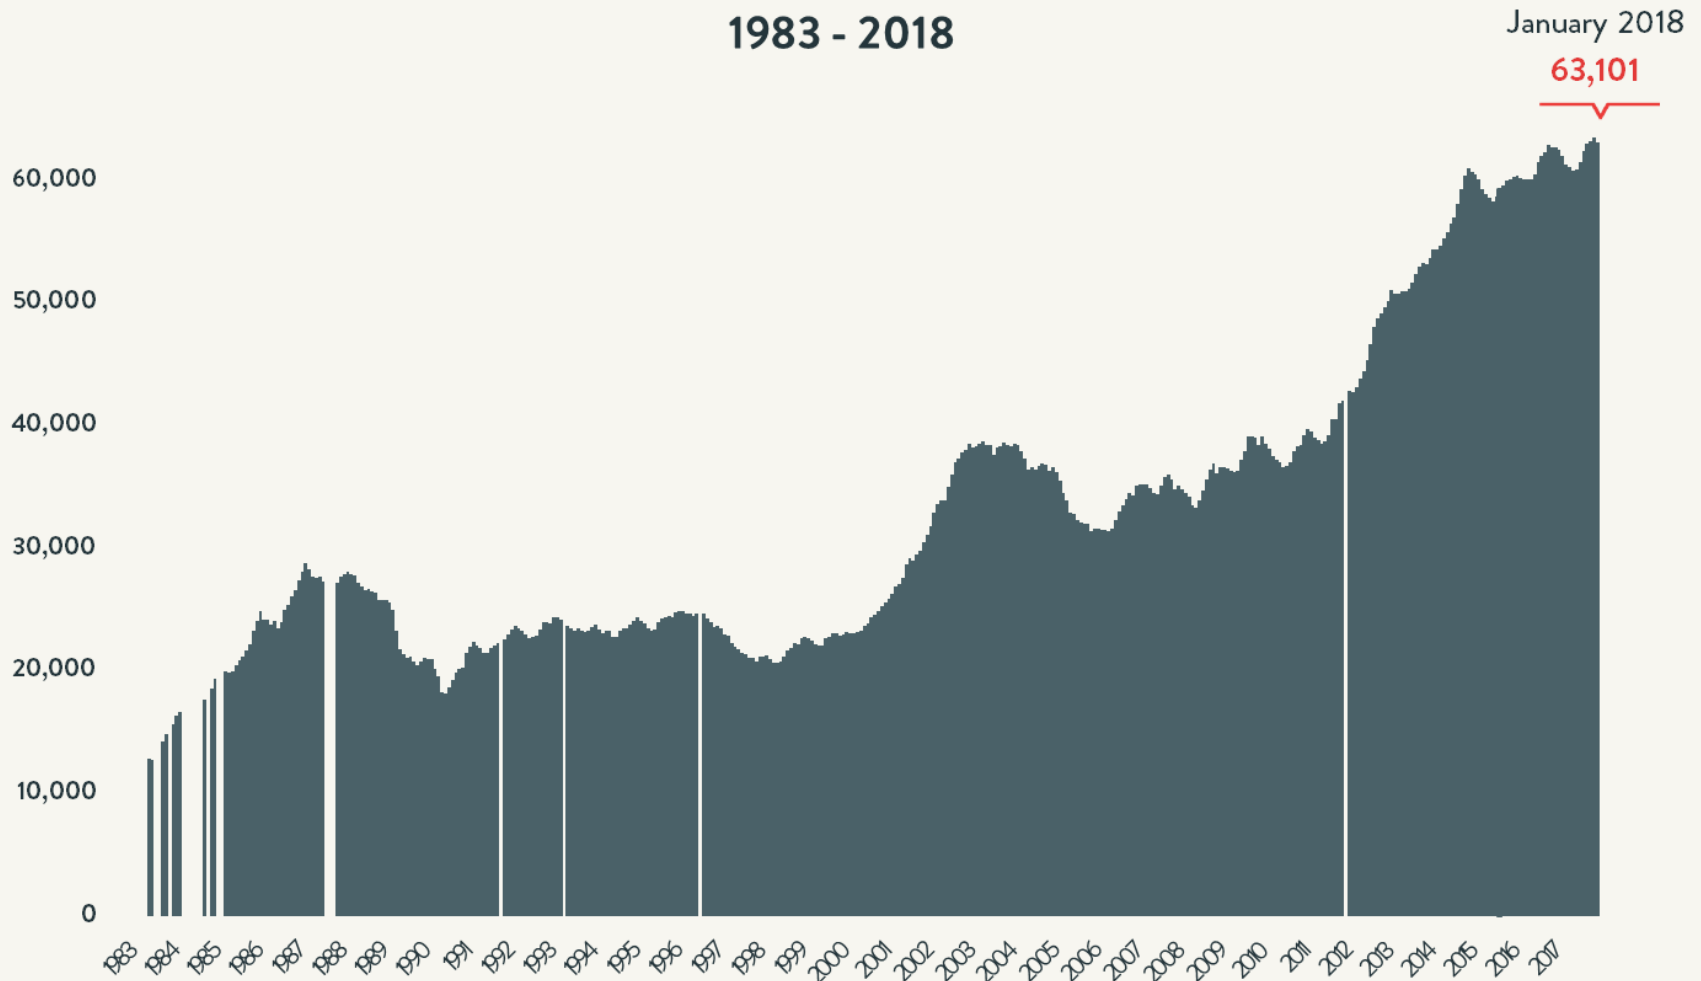

Number of Homeless People Each Night in NYC Shelters 1983 - 2018

Source: NYC Department of Homeless Services and Human Resource Administration; LL37 Reports
Data include individuals in veteran's shelters, Safe Havens, stabilization beds, and HPD emergency shelters.

Number of Homeless People Each Night in NYC Shelters January 2018

Total NYC
Municipal Shelter
Population:
63,101

Source: NYC Department of Homeless Services and Human Resource Administration; LL37 Reports