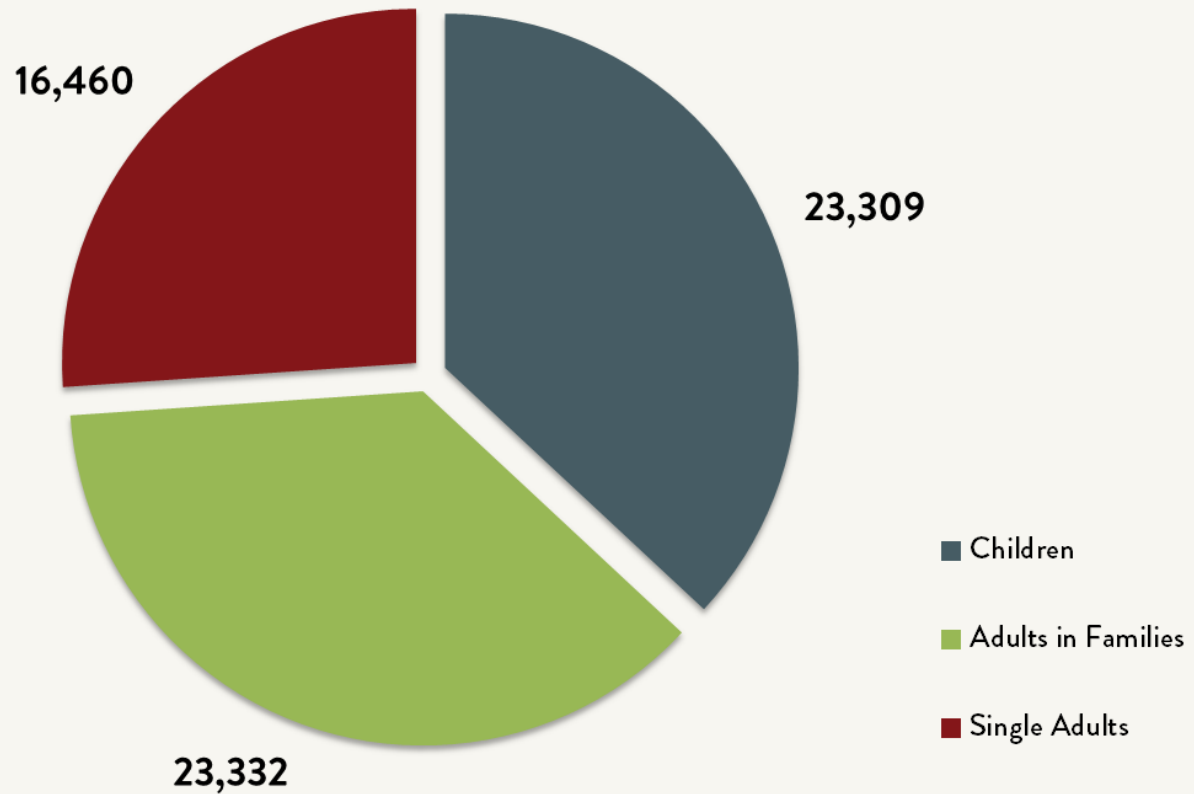

Number of Homeless People Each Night in NYC Shelters 1983 - 2018

Source: NYC Department of Homeless Services and Human Resource Administration; LL37 Reports
Data include individuals in veteran's shelters, Safe Havens, stabilization beds, and HPD emergency shelters.

Number of Homeless People Each Night in NYC Shelters January 2018

Total NYC
Municipal Shelter
Population:
63,101

Source: NYC Department of Homeless Services and Human Resource Administration; LL37 Reports