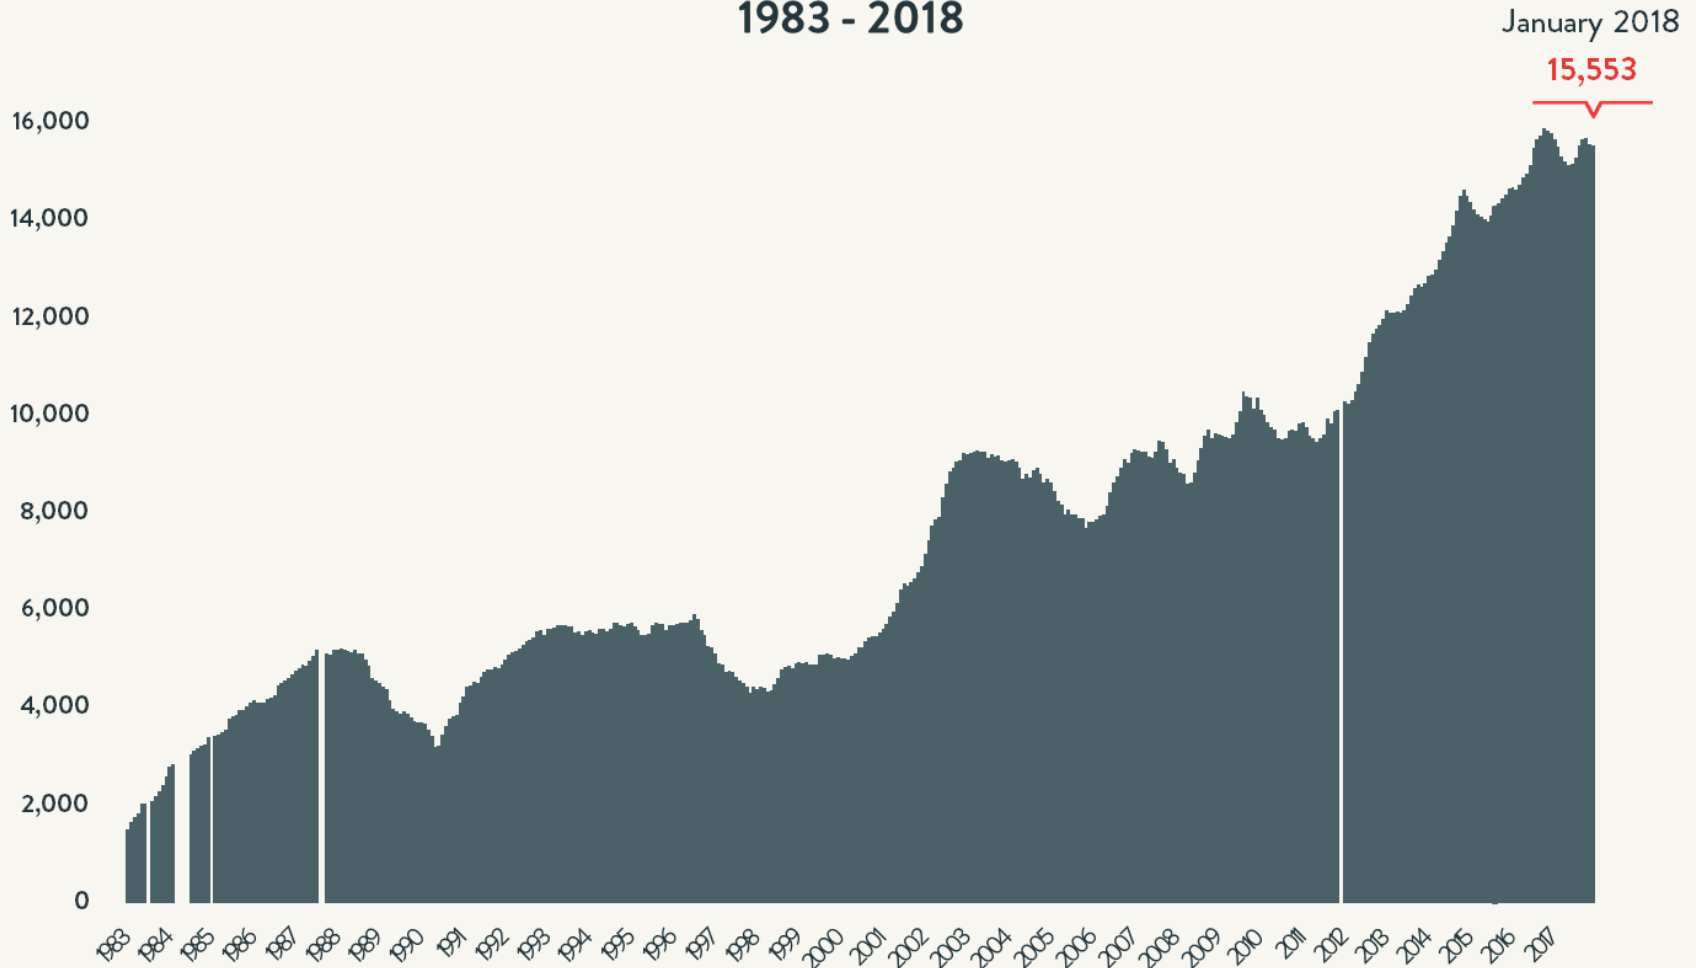

Number of Homeless Families Each Night in NYC Shelters 1983 - 2018

Source: NYC Department of Homeless Services and Human Resource Administration; LL37 Reports