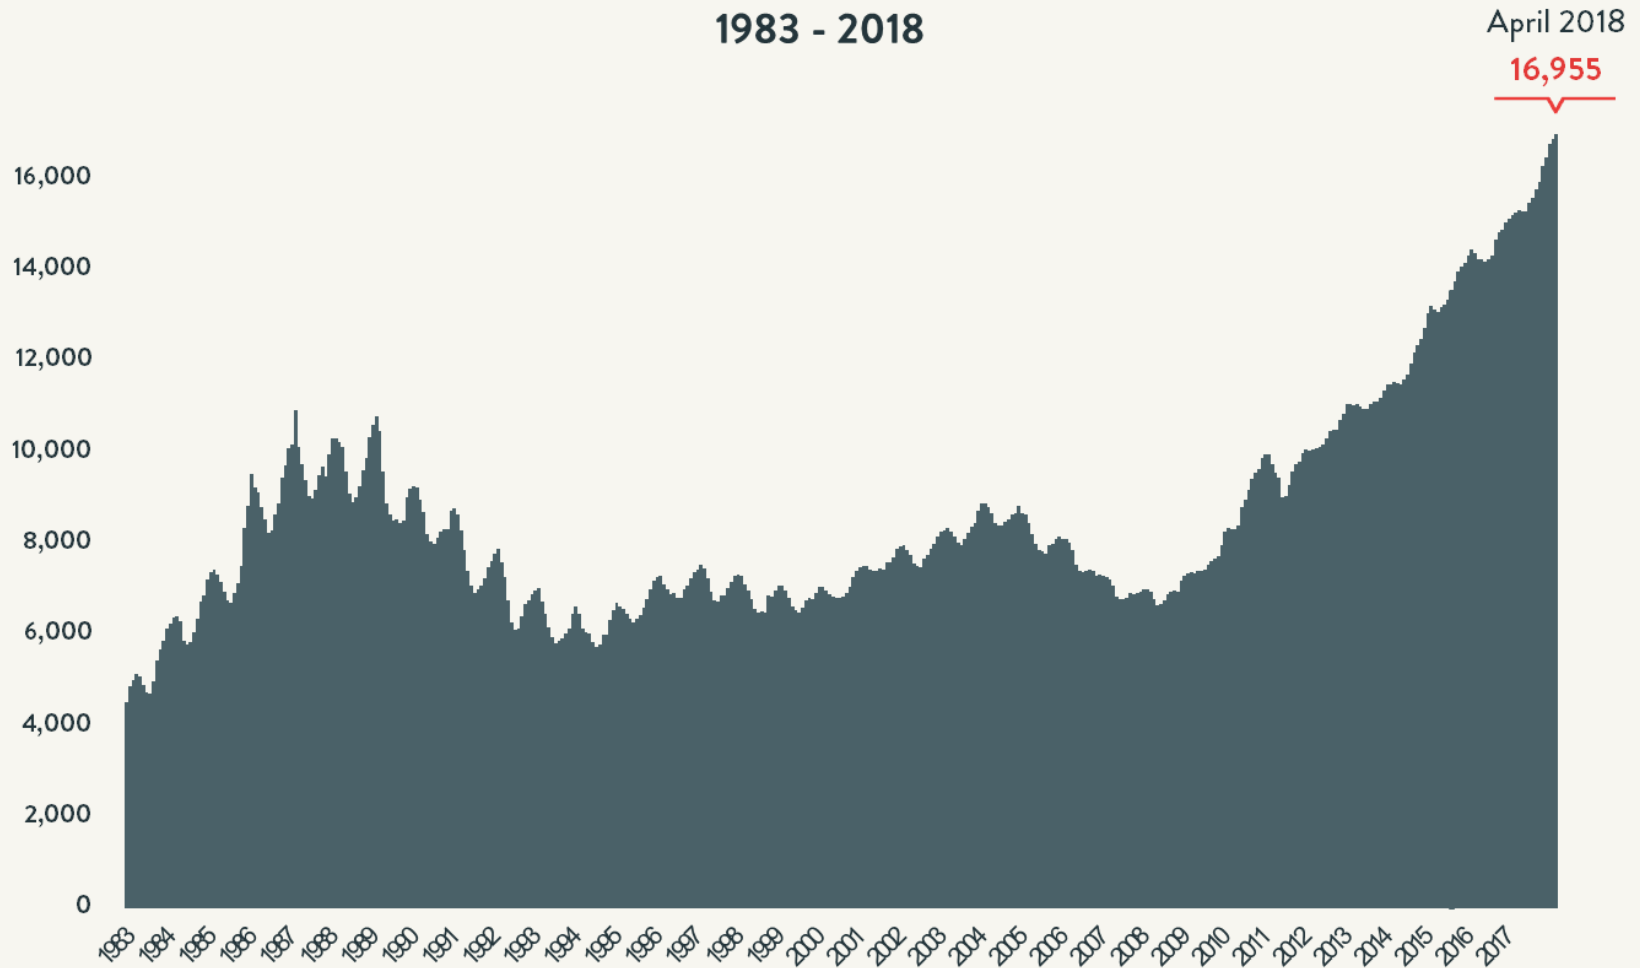

Number of Homeless Single Adults Each Night in NYC Shelters 1983 - 2018

Source: NYC Department of Homeless Services and Human Resource Administration; LL37 Reports