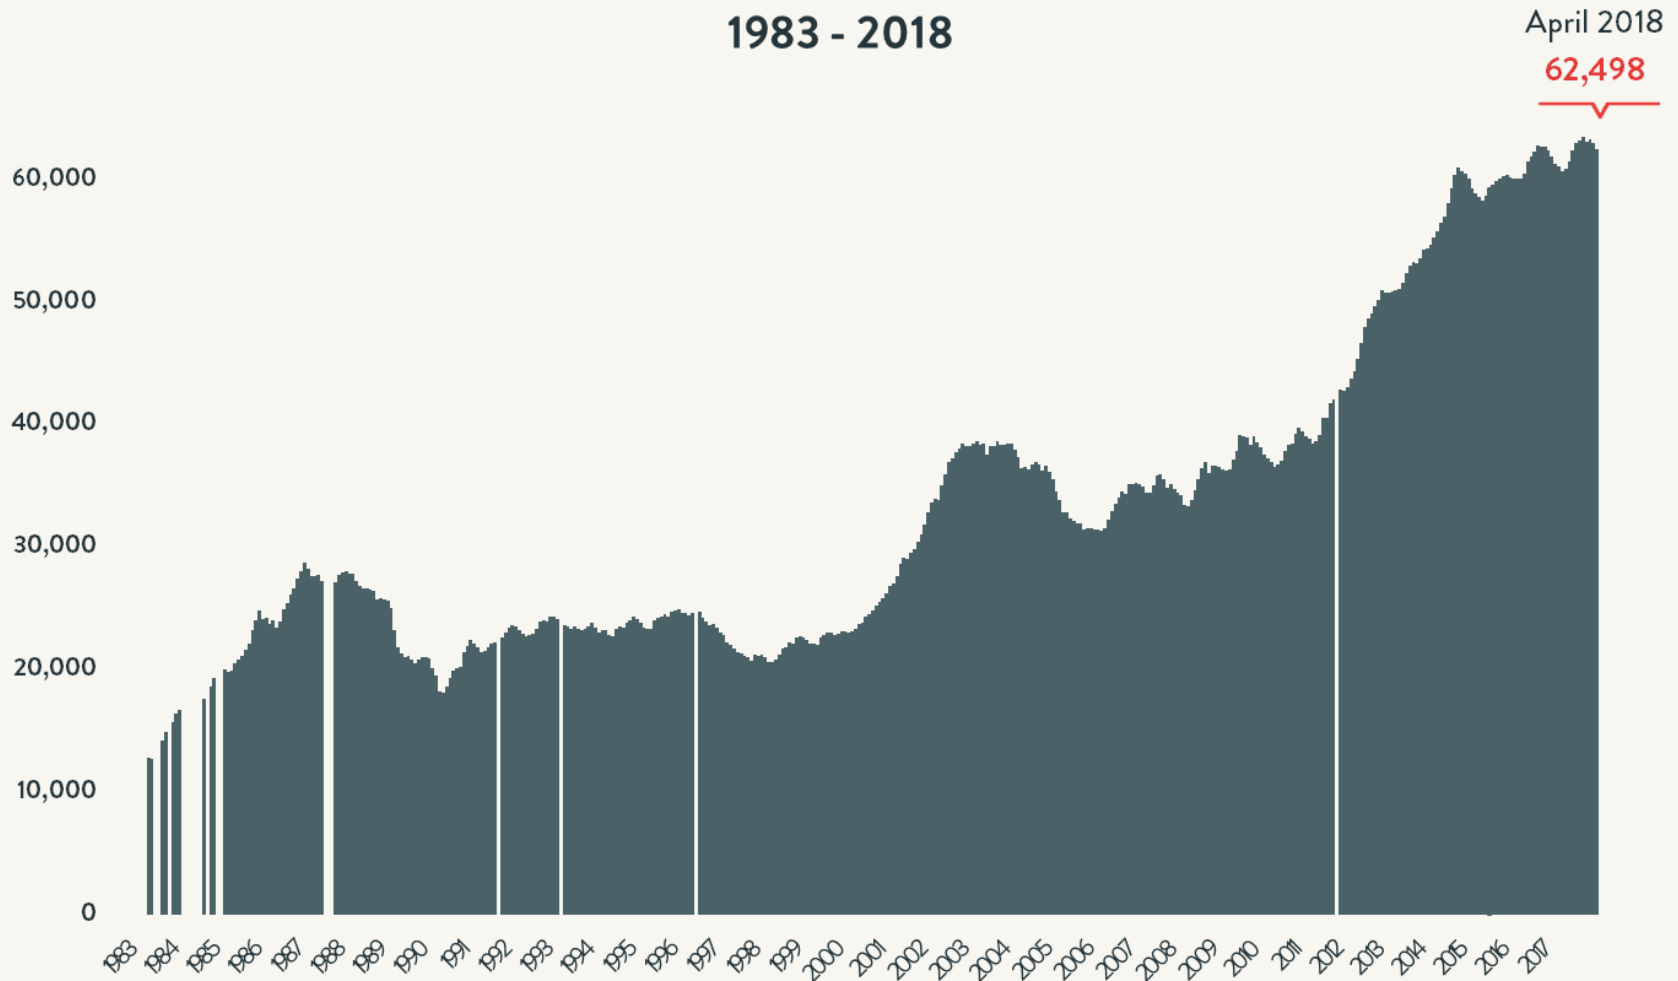

Number of Homeless People Each Night in NYC Shelters 1983 - 2018

Source: NYC Department of Homeless Services and Human Resource Administration; LL37 Reports
Data include individuals in veteran's shelters, Safe Havens, stabilization beds, and HPD emergency shelters.

Number of Homeless People Each Night in NYC Shelters April 2018

Total NYC
Municipal Shelter
Population:
62,498

Source: NYC Department of Homeless Services and Human Resource Administration; LL37 Reports