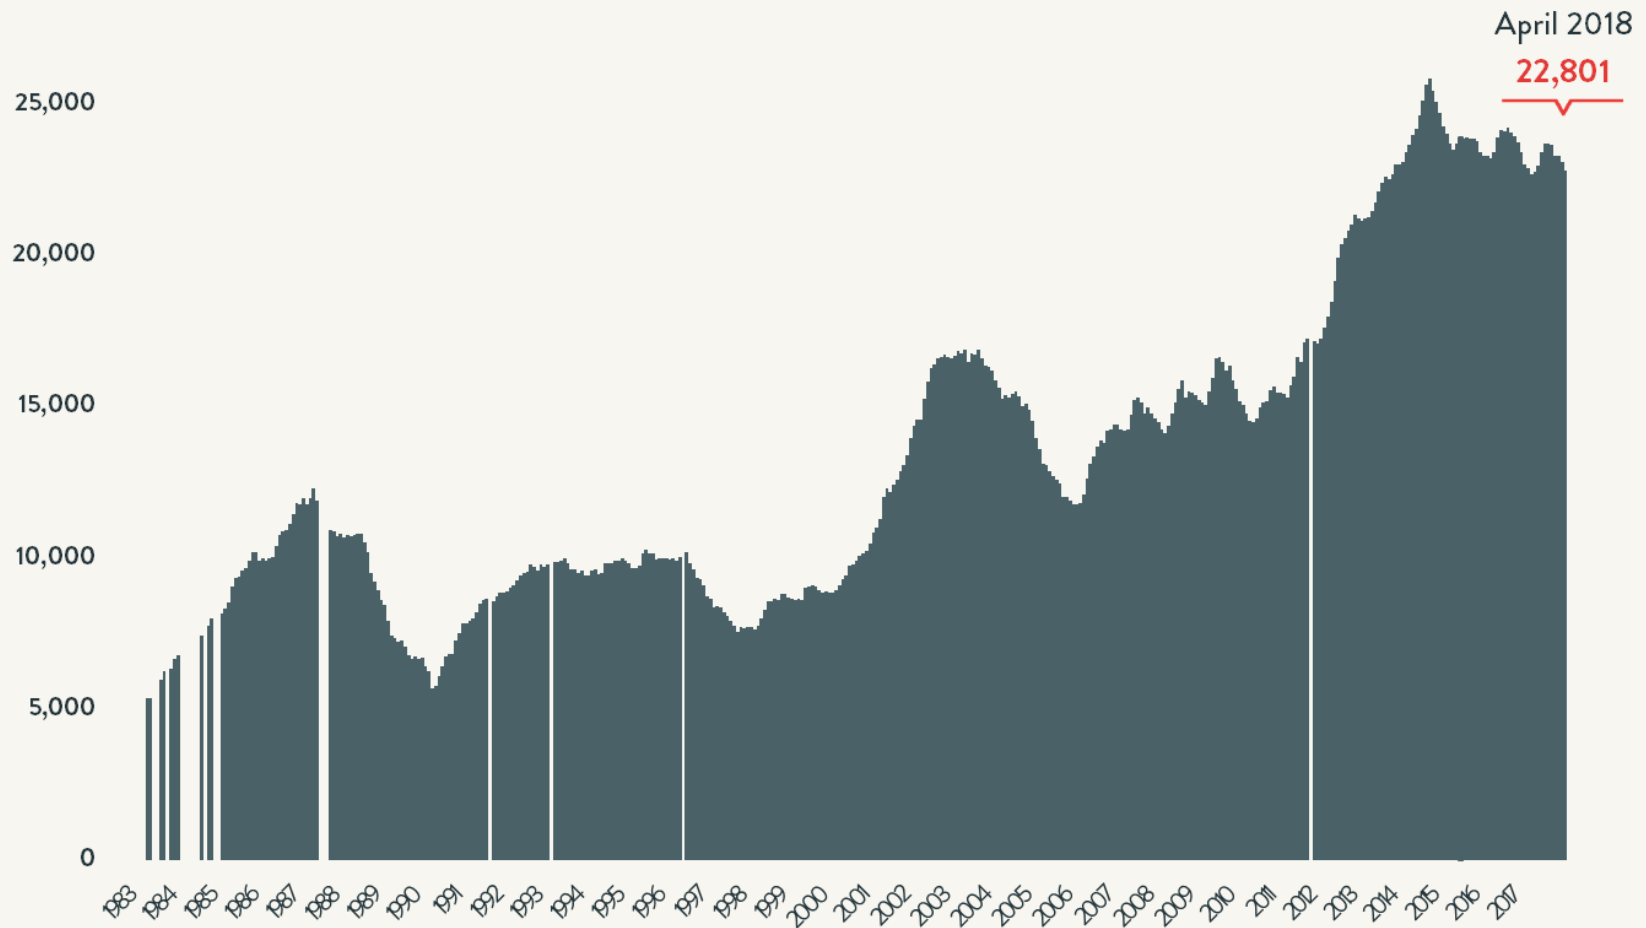

Number of Homeless Children Each Night in NYC Shelters 1983 - 2018

Source: NYC Department of Homeless Services and Human Resource Administration; LL37 Reports