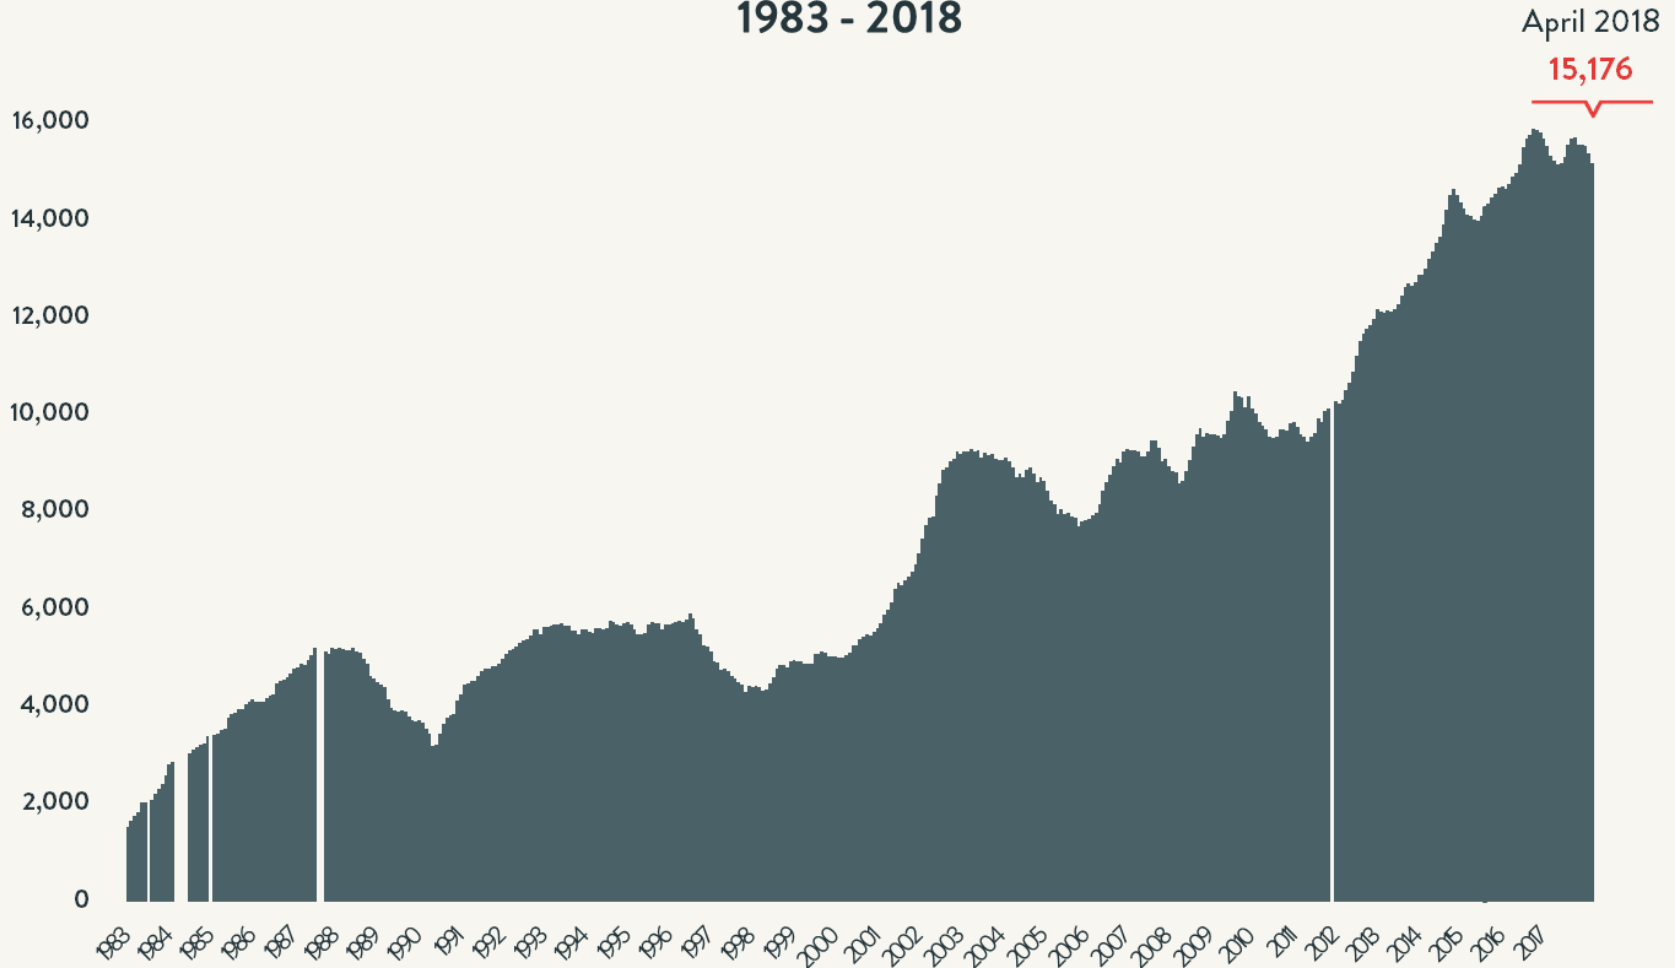

Number of Homeless Families Each Night in NYC Shelters 1983 - 2018

Source: NYC Department of Homeless Services and Human Resource Administration; LL37 Reports