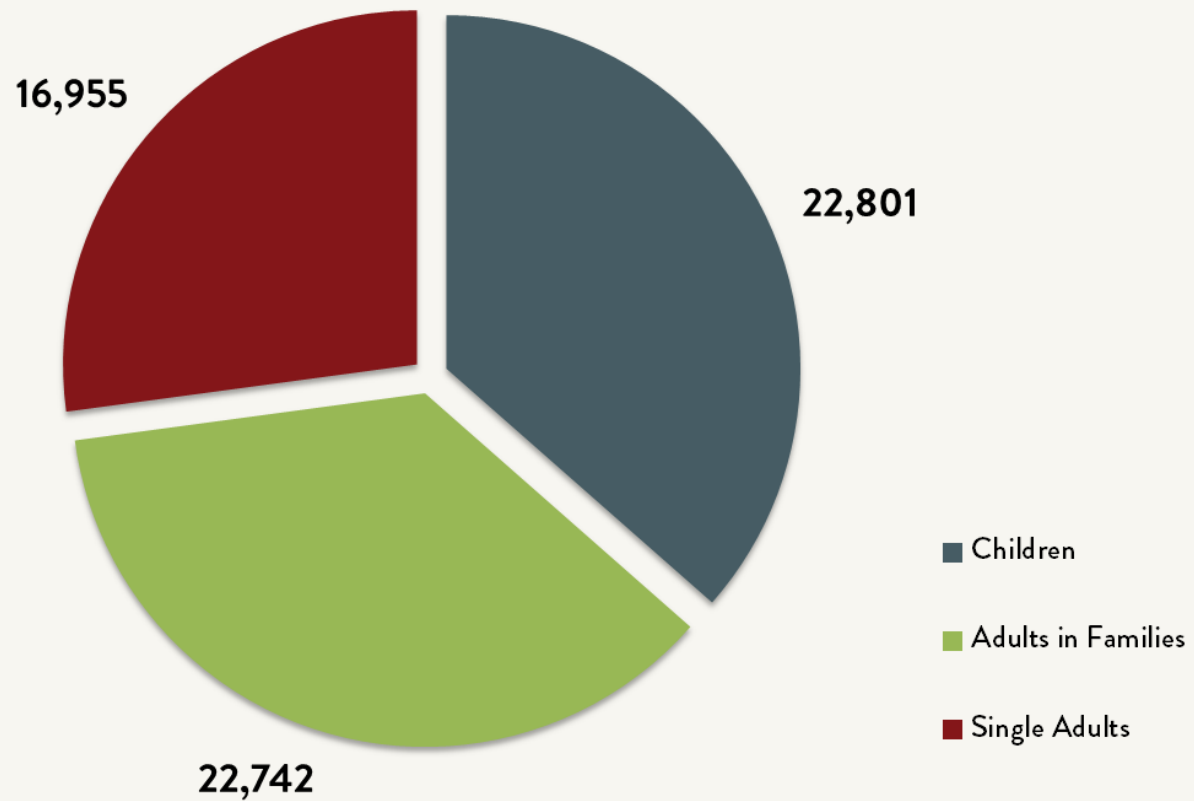

Number of Homeless People Each Night in NYC Shelters 1983 - 2018

Source: NYC Department of Homeless Services and Human Resource Administration; LL37 Reports
Data include individuals in veteran's shelters, Safe Havens, stabilization beds, and HPD emergency shelters.

Number of Homeless People Each Night in NYC Shelters April 2018

Total NYC
Municipal Shelter
Population:
62,498

Source: NYC Department of Homeless Services and Human Resource Administration; LL37 Reports