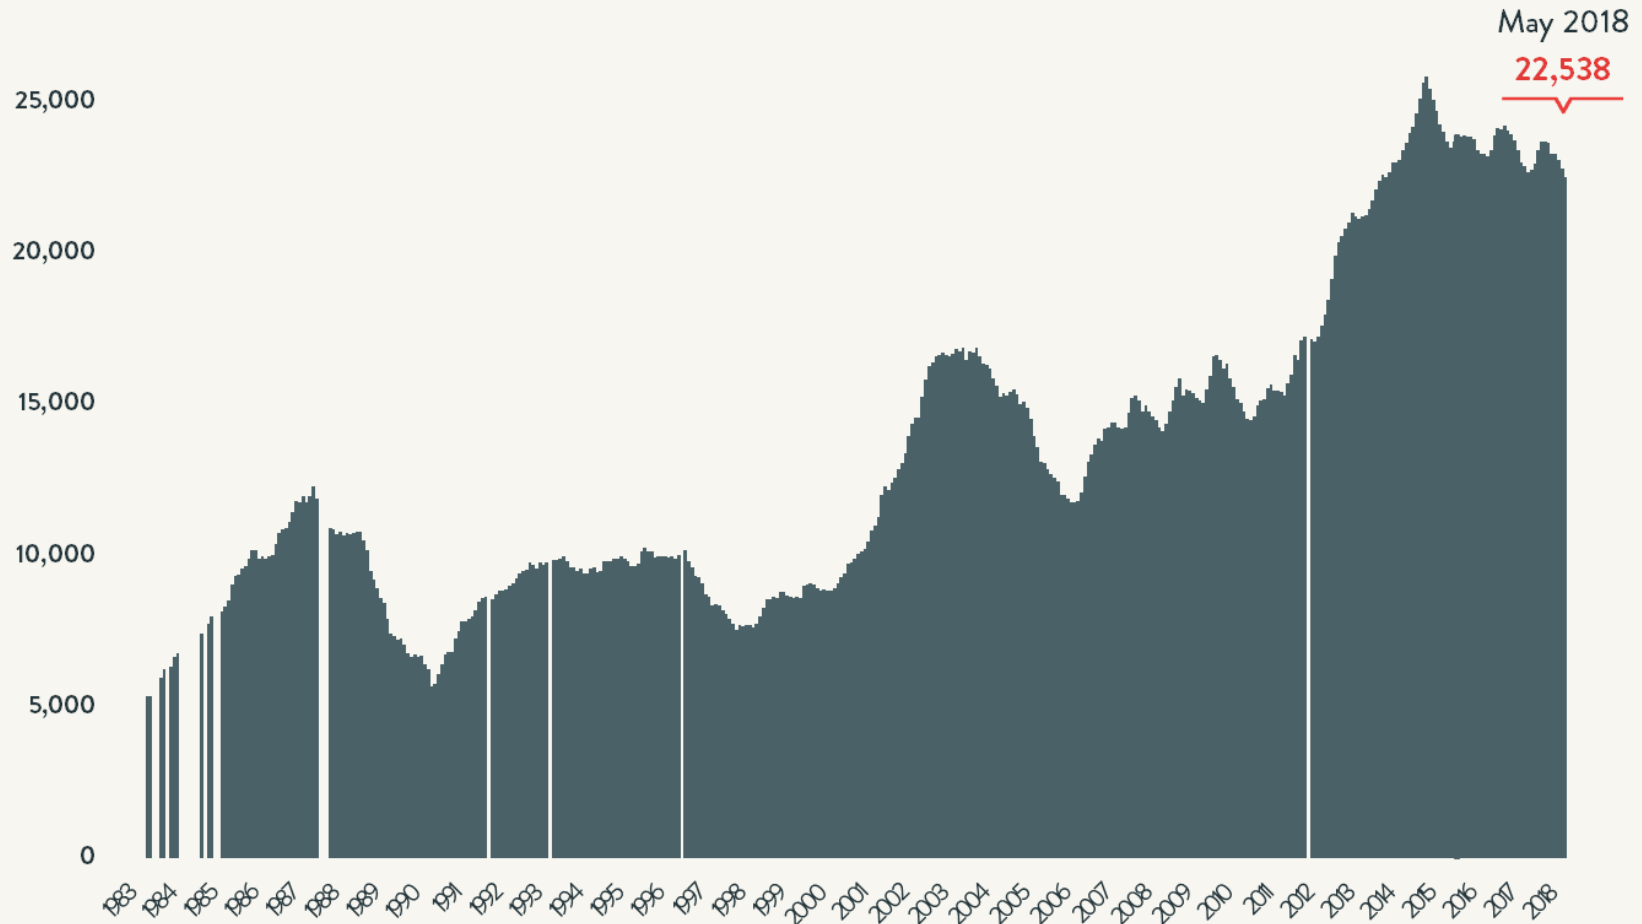

Number of Homeless Children Each Night in NYC Shelters 1983 - 2018

Source: NYC Department of Homeless Services and Human Resource Administration; LL37 Reports