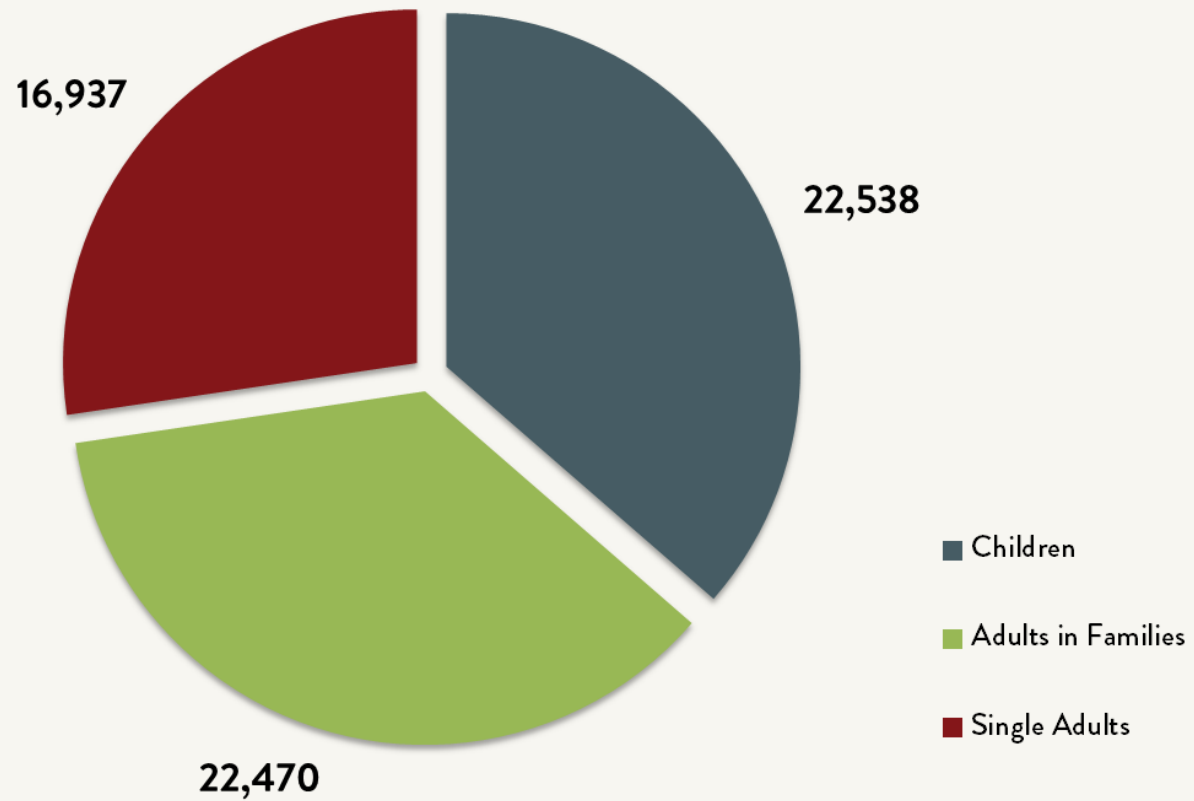

### Number of Homeless People Each Night in NYC Shelters 1983 - 2018

May 2018

61,945

Source: NYC Department of Homeless Services; LL37 Reports

Data include individuals in DHS municipal system, Safe Havens, stabilization beds, veteran's shelters, criminal justice beds, and HPD emergency shelters.

### Number of Homeless People Each Night in NYC Shelters May 2018

Total NYC  
Municipal Shelter  
Population:  
61,945

Source: NYC Department of Homeless Services and Human Resource Administration; LL37 Reports