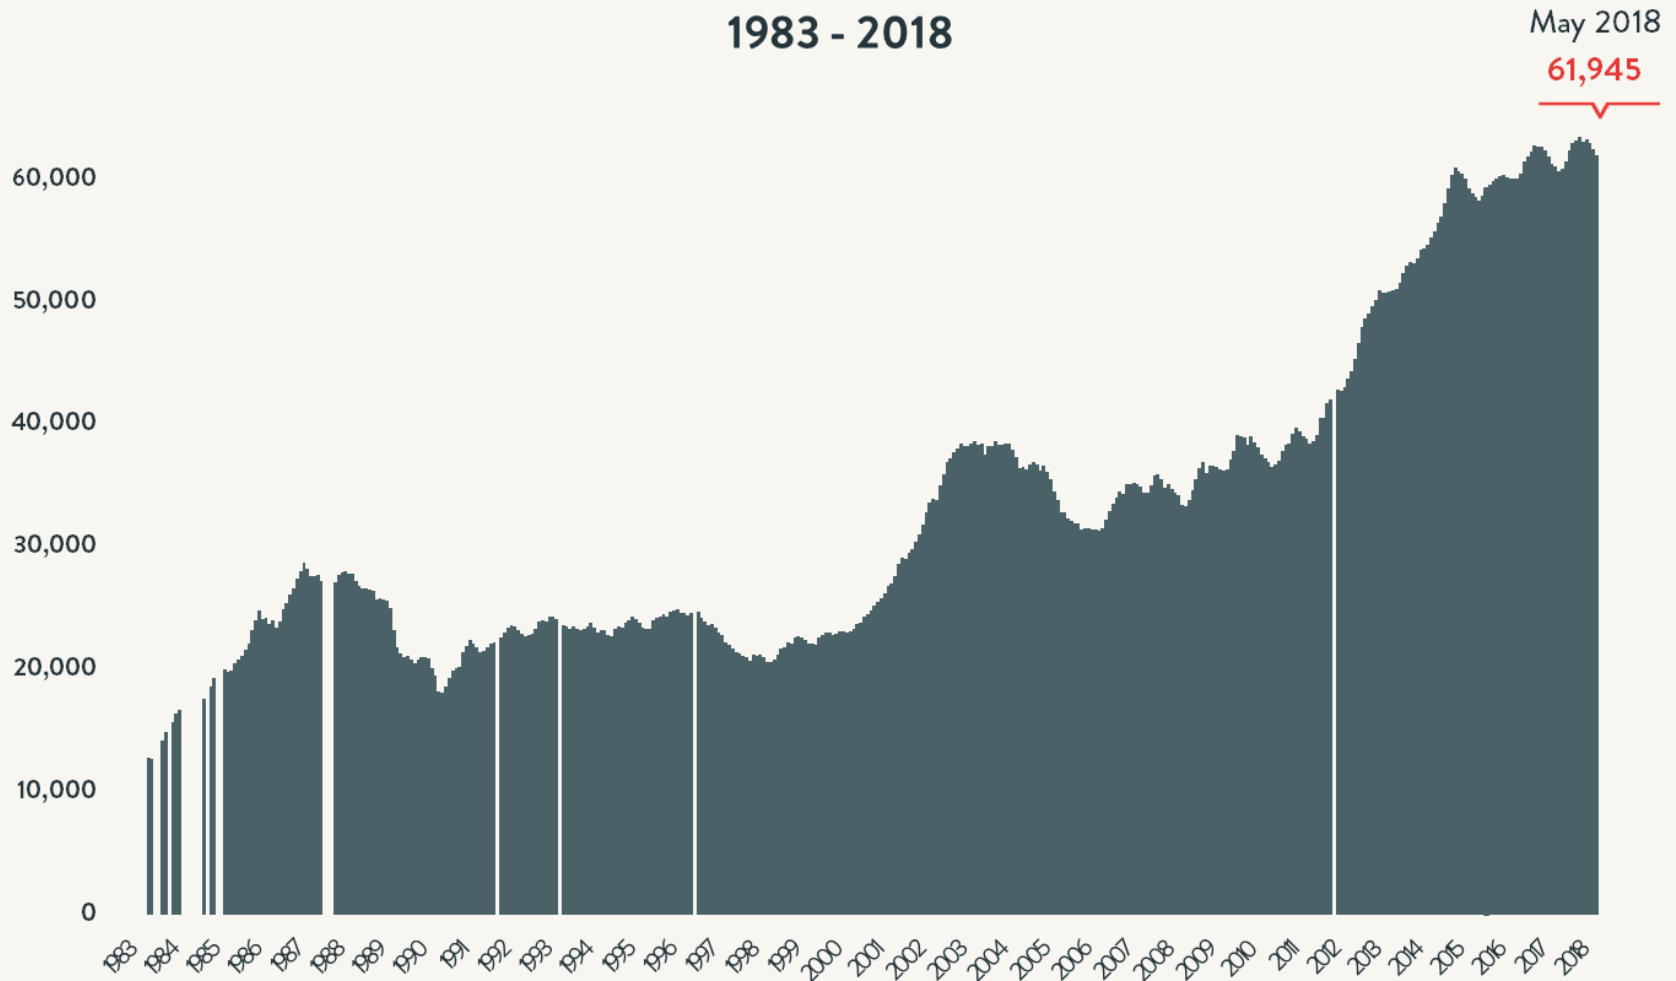

### Number of Homeless People Each Night in NYC Shelters 1983 - 2018

May 2018

61,945

Source: NYC Department of Homeless Services; LL37 Reports

Data include individuals in DHS municipal system, Safe Havens, stabilization beds, veteran's shelters, criminal justice beds, and HPD emergency shelters.

### Number of Homeless People Each Night in NYC Shelters May 2018

Total NYC  
Municipal Shelter  
Population:  
61,945

Source: NYC Department of Homeless Services and Human Resource Administration; LL37 Reports