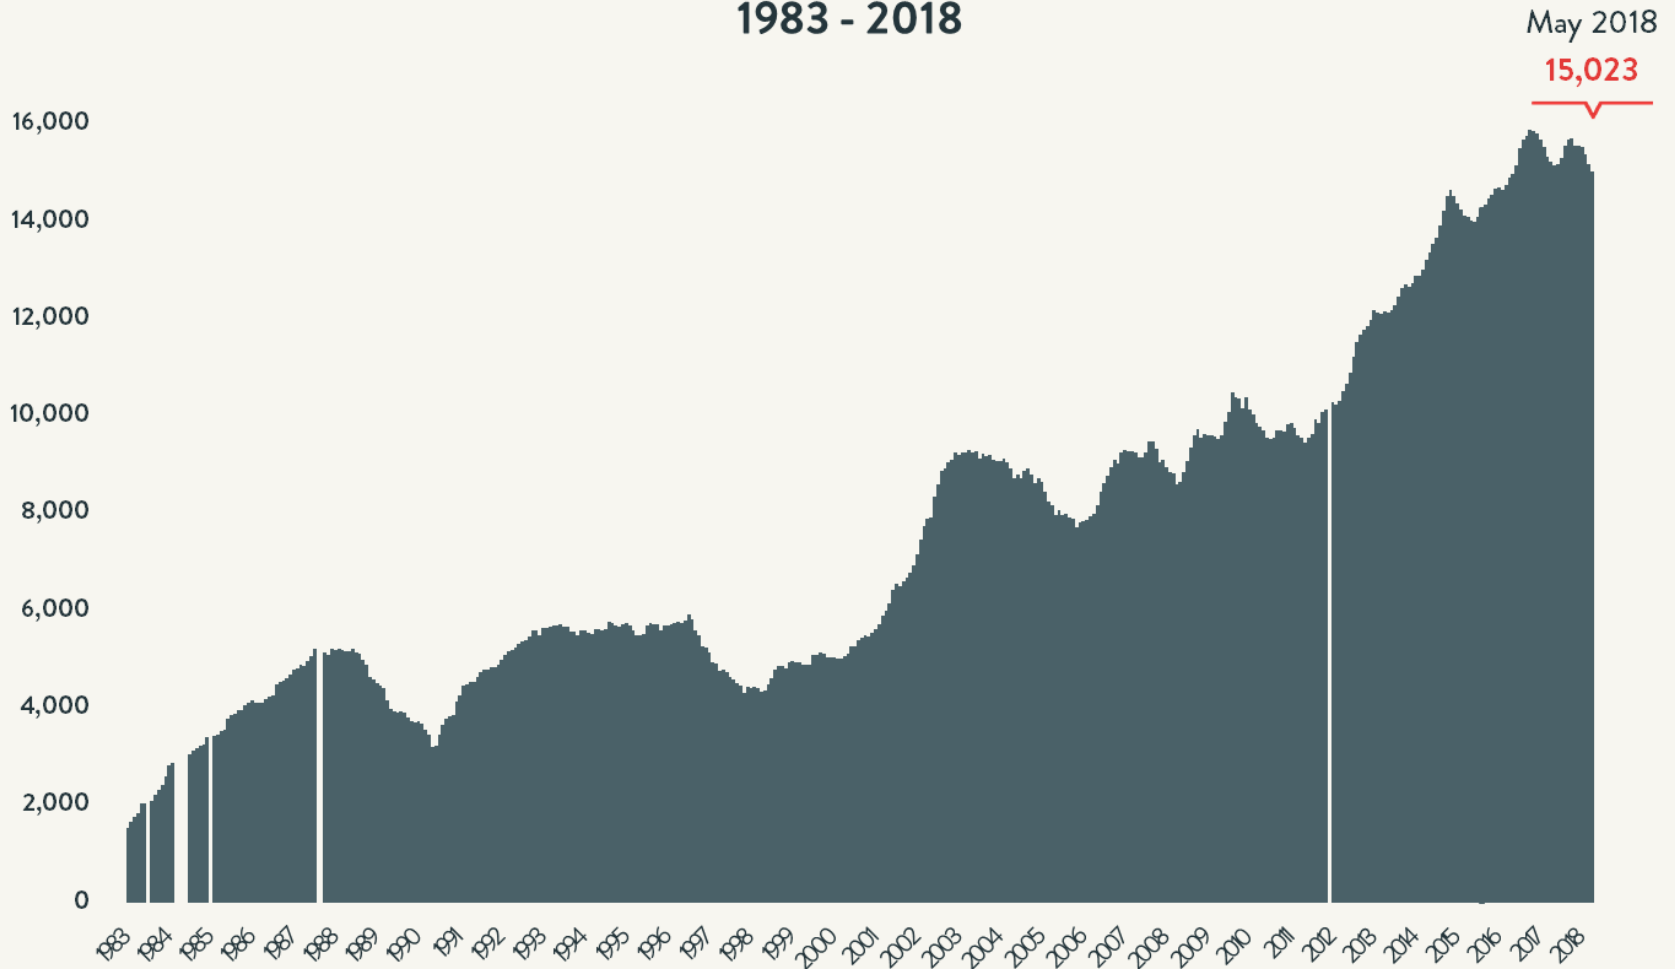

Number of Homeless Families Each Night in NYC Shelters 1983 - 2018

Source: NYC Department of Homeless Services and Human Resource Administration; LL37 Reports