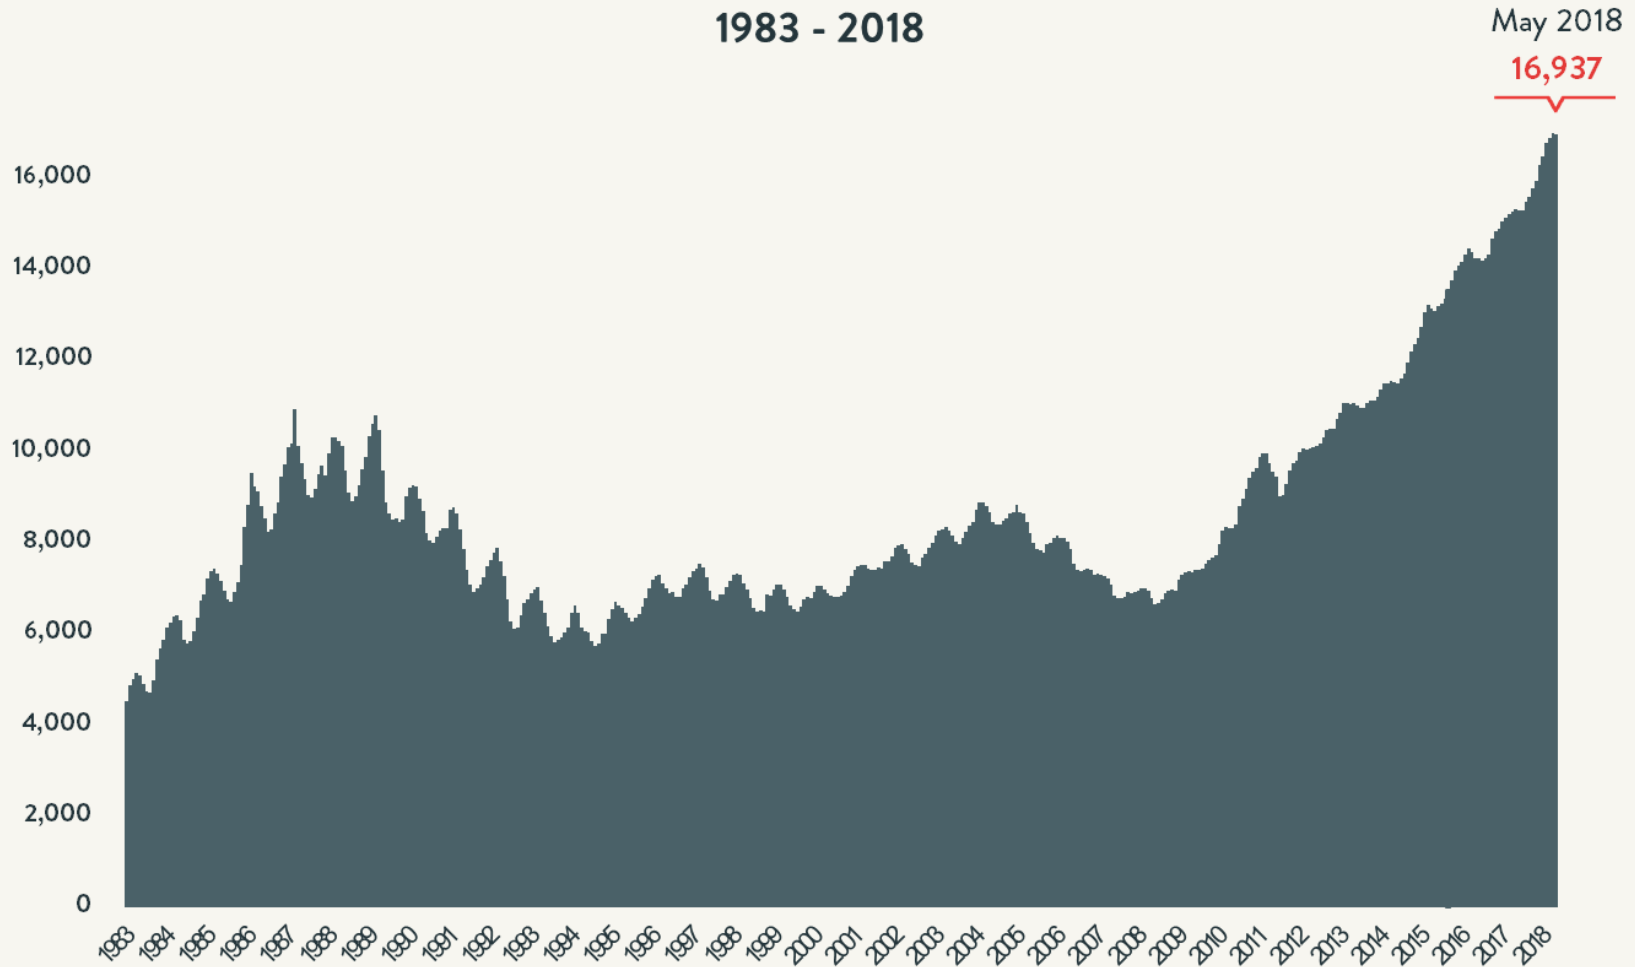

Number of Homeless Single Adults Each Night in NYC Shelters 1983 - 2018

Source: NYC Department of Homeless Services and Human Resource Administration; LL37 Reports