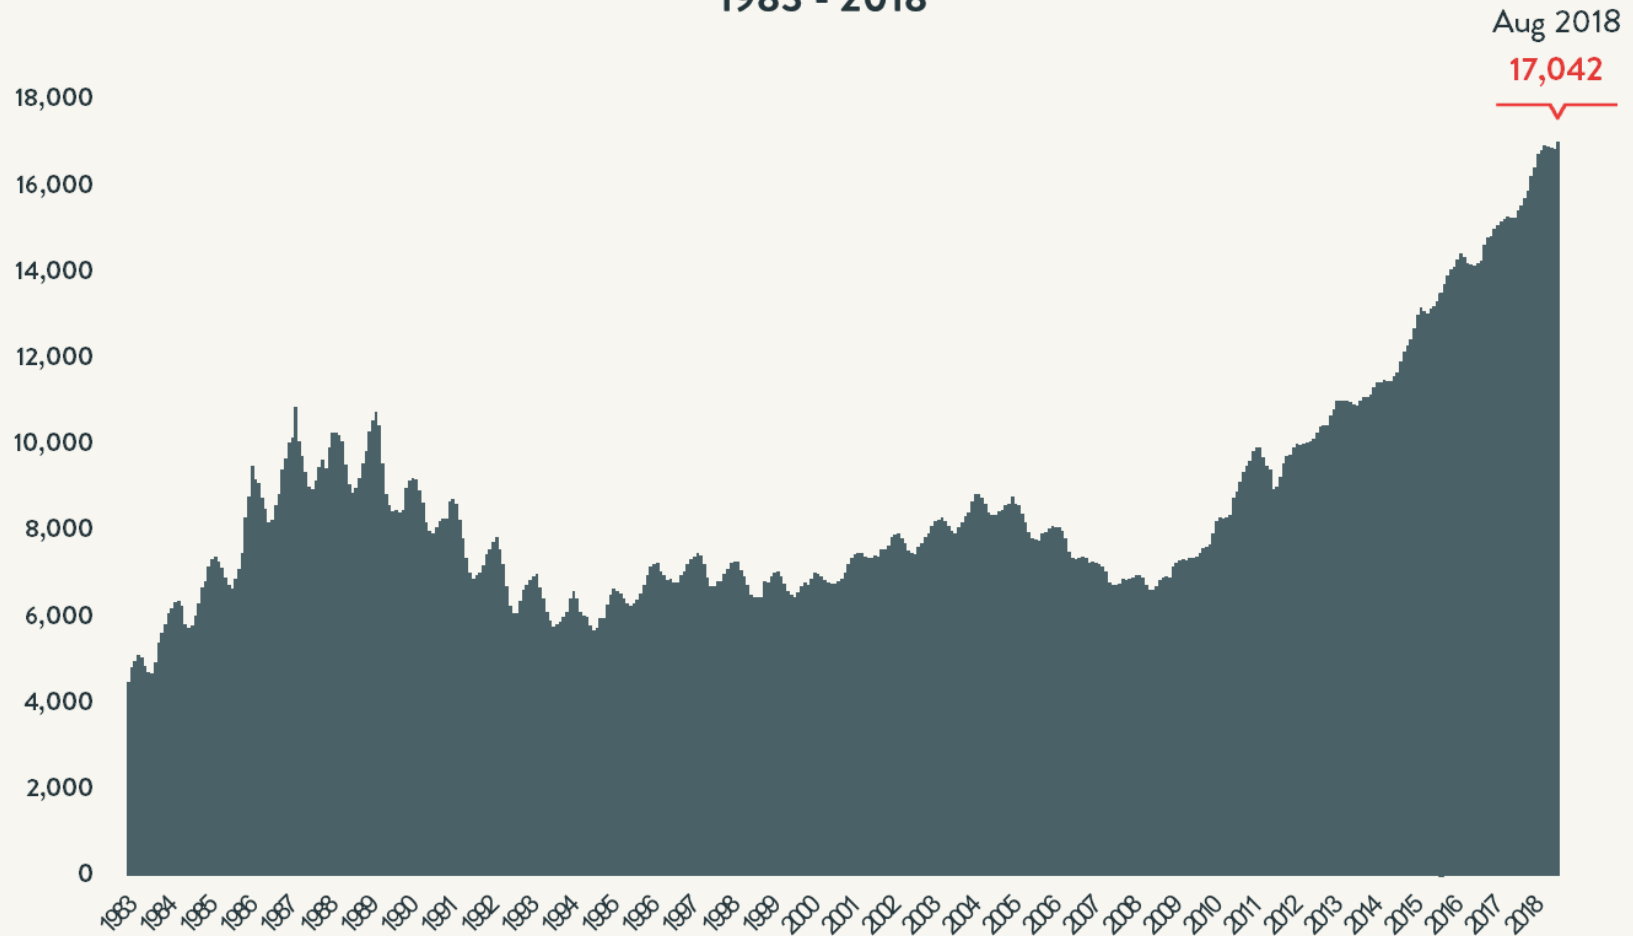

Number of Homeless Single Adults Each Night in NYC Shelters 1983 - 2018

Source: NYC Department of Homeless Services and Human Resource Administration; LL37 Reports