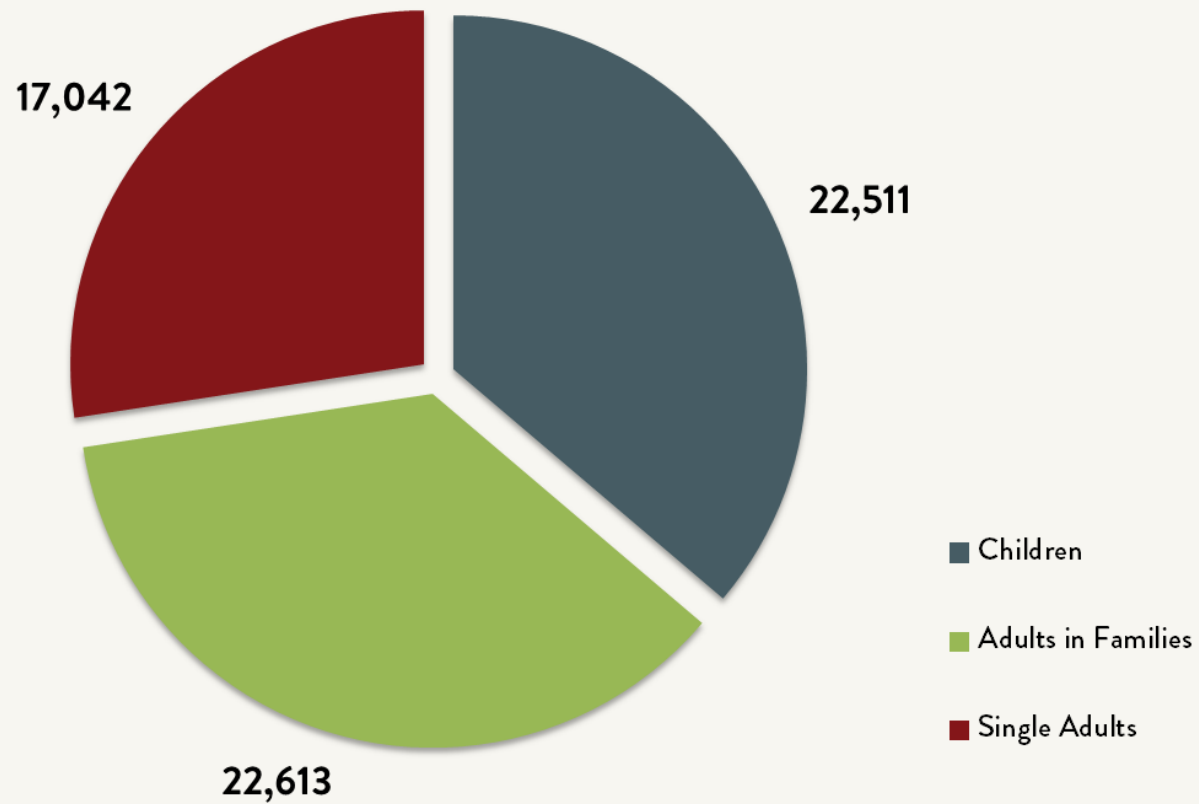

Number of Homeless People Each Night in NYC Shelters 1983 - 2018

Source: NYC Department of Homeless Services; LL37 Reports

Data include individuals in DHS municipal system, Safe Havens, stabilization beds, veteran's shelters, criminal justice beds, and HPD emergency shelters.

Number of Homeless People Each Night in NYC Shelters August 2018

Total NYC
Municipal Shelter
Population:
62,166

Source: NYC Department of Homeless Services and Human Resource Administration; LL37 Reports