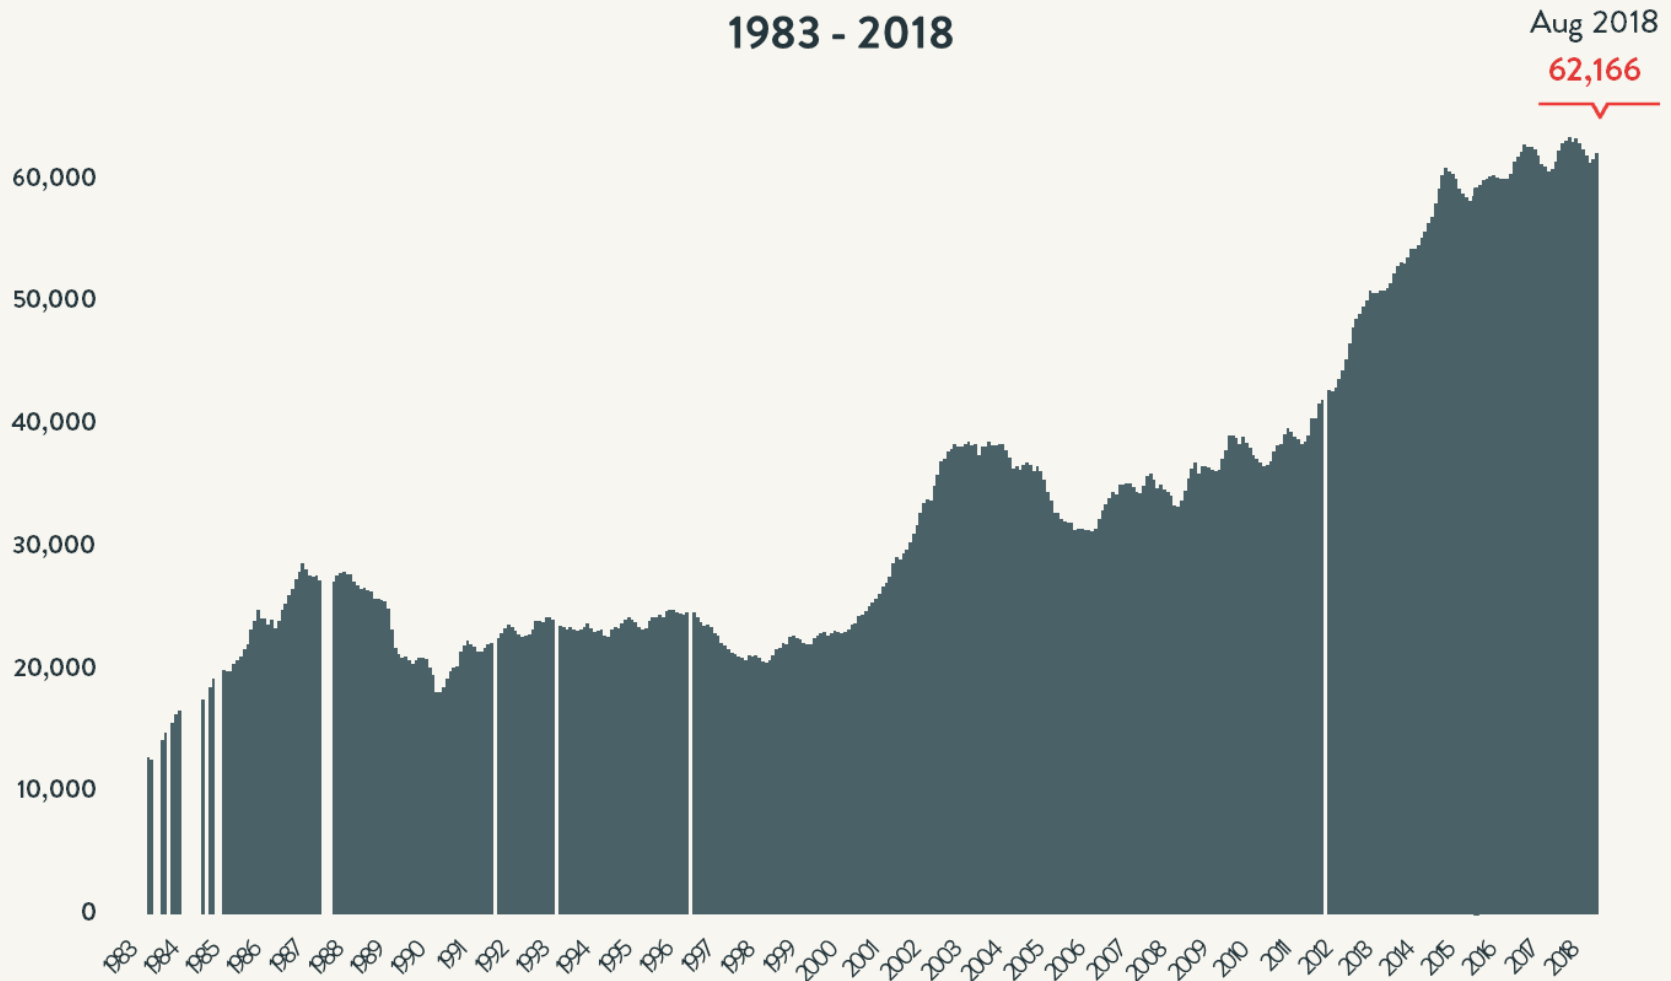

Number of Homeless People Each Night in NYC Shelters 1983 - 2018

Source: NYC Department of Homeless Services; LL37 Reports

Data include individuals in DHS municipal system, Safe Havens, stabilization beds, veteran's shelters, criminal justice beds, and HPD emergency shelters.

Number of Homeless People Each Night in NYC Shelters August 2018

Total NYC
Municipal Shelter
Population:
62,166

Source: NYC Department of Homeless Services and Human Resource Administration; LL37 Reports