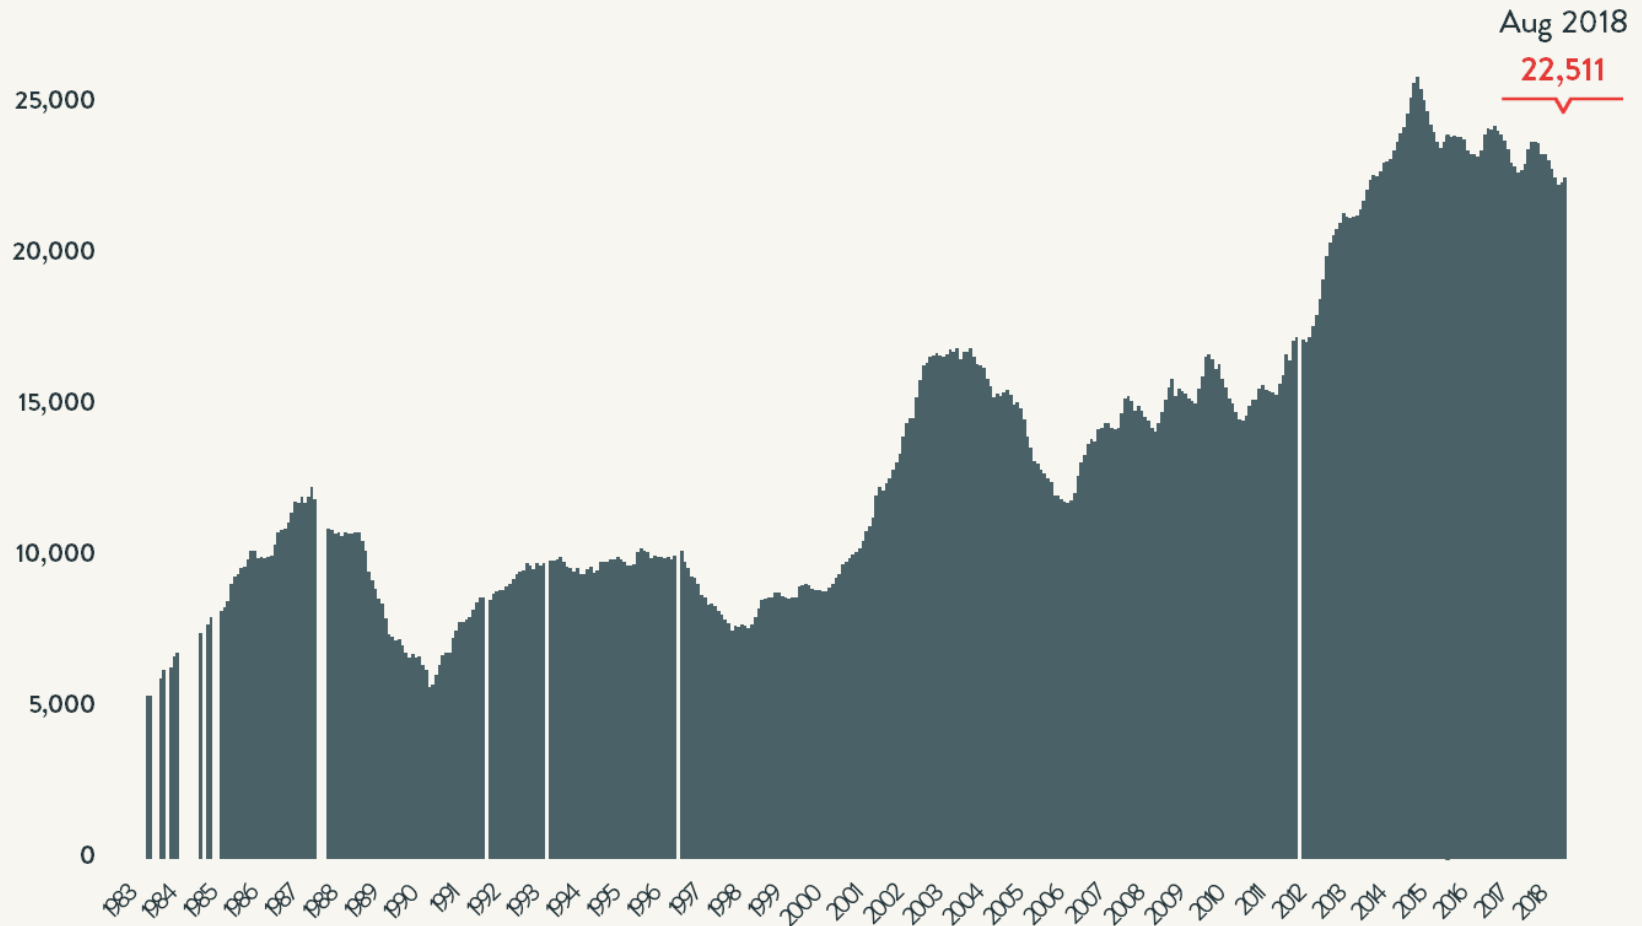

Number of Homeless Children Each Night in NYC Shelters 1983 - 2018

Source: NYC Department of Homeless Services and Human Resource Administration; LL37 Reports