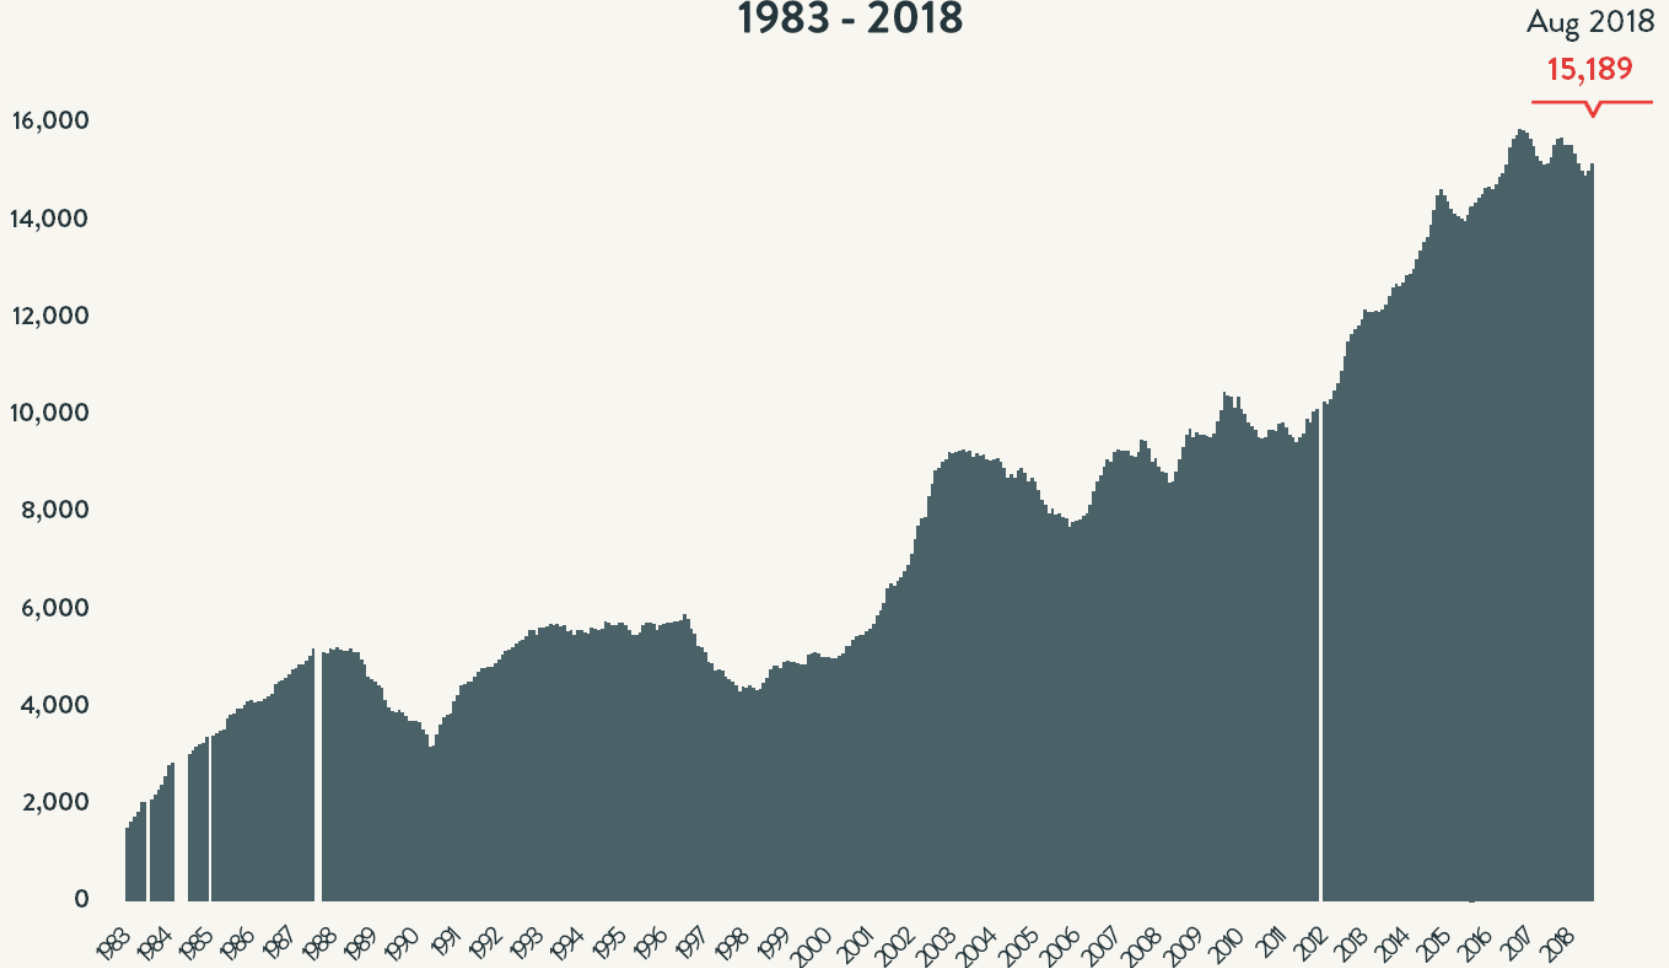

Number of Homeless Families Each Night in NYC Shelters 1983 - 2018

Source: NYC Department of Homeless Services and Human Resource Administration; LL37 Reports