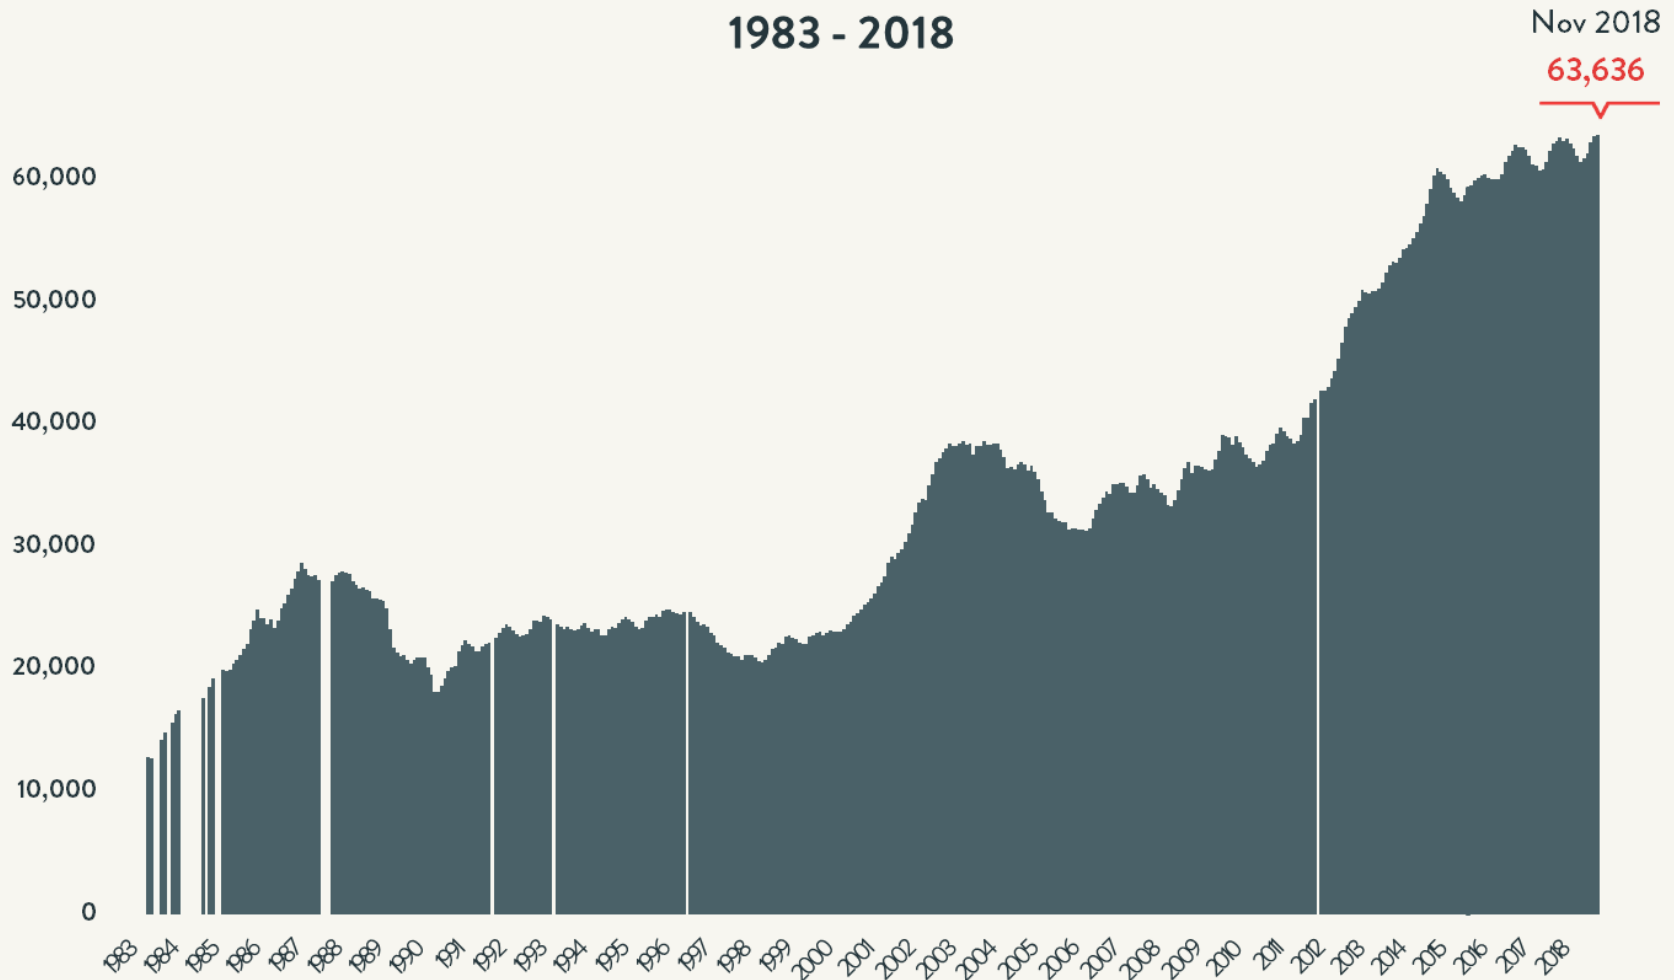

### Number of Homeless People Each Night in NYC Shelters 1983 - 2018

Nov 2018

63,636

Source: NYC Department of Homeless Services; LL37 Reports

Data include individuals in DHS municipal system, Safe Havens, stabilization beds, veteran's shelters, criminal justice beds, and HPD emergency shelters.

### Number of Homeless People Each Night in NYC Shelters November 2018

Total NYC  
Municipal Shelter  
Population:  
63,636

Source: NYC Department of Homeless Services and Human Resource Administration; LL37 Reports