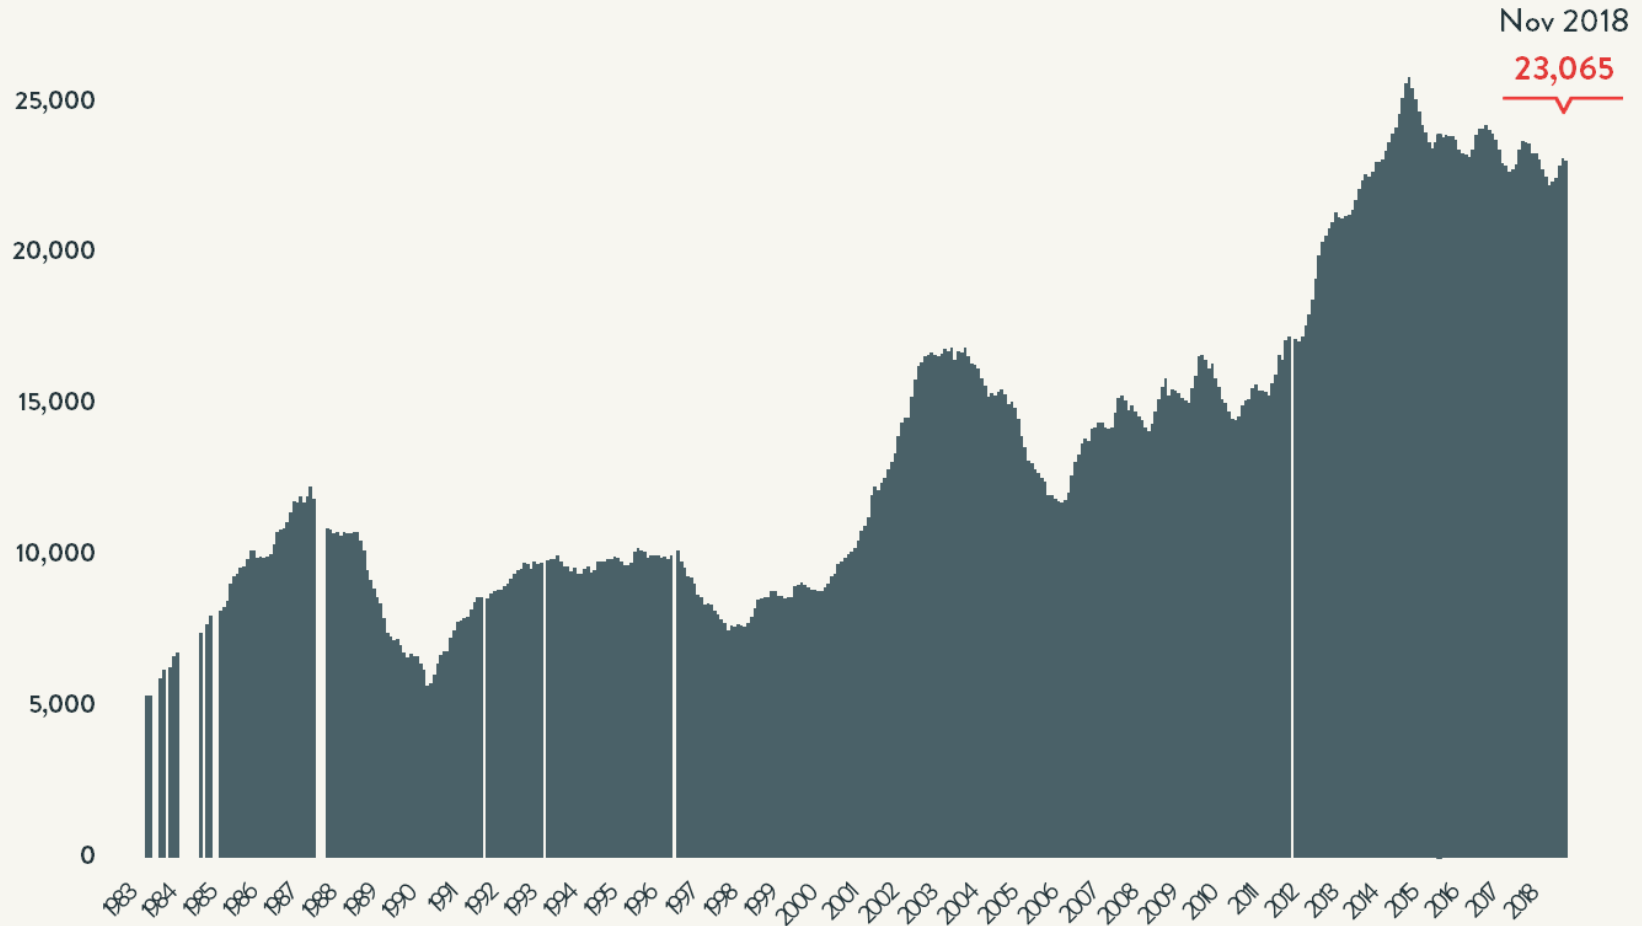

Number of Homeless Children Each Night in NYC Shelters 1983 - 2018

Source: NYC Department of Homeless Services and Human Resource Administration; LL37 Reports