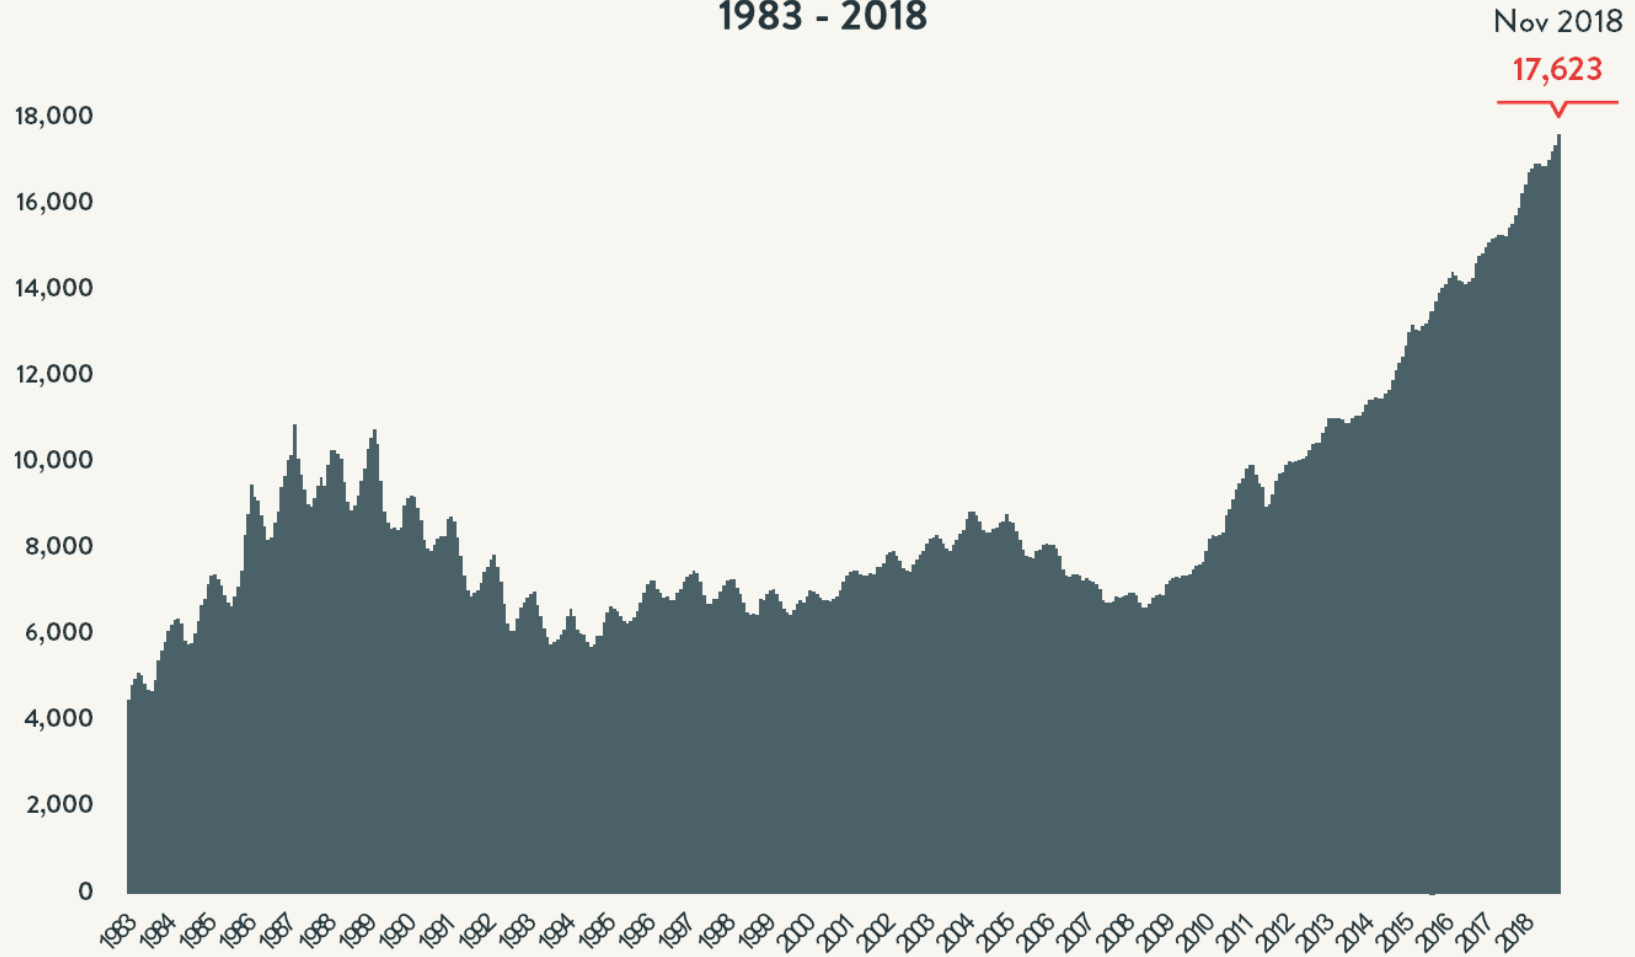

Number of Homeless Single Adults Each Night in NYC Shelters 1983 - 2018

Source: NYC Department of Homeless Services and Human Resource Administration; LL37 Reports