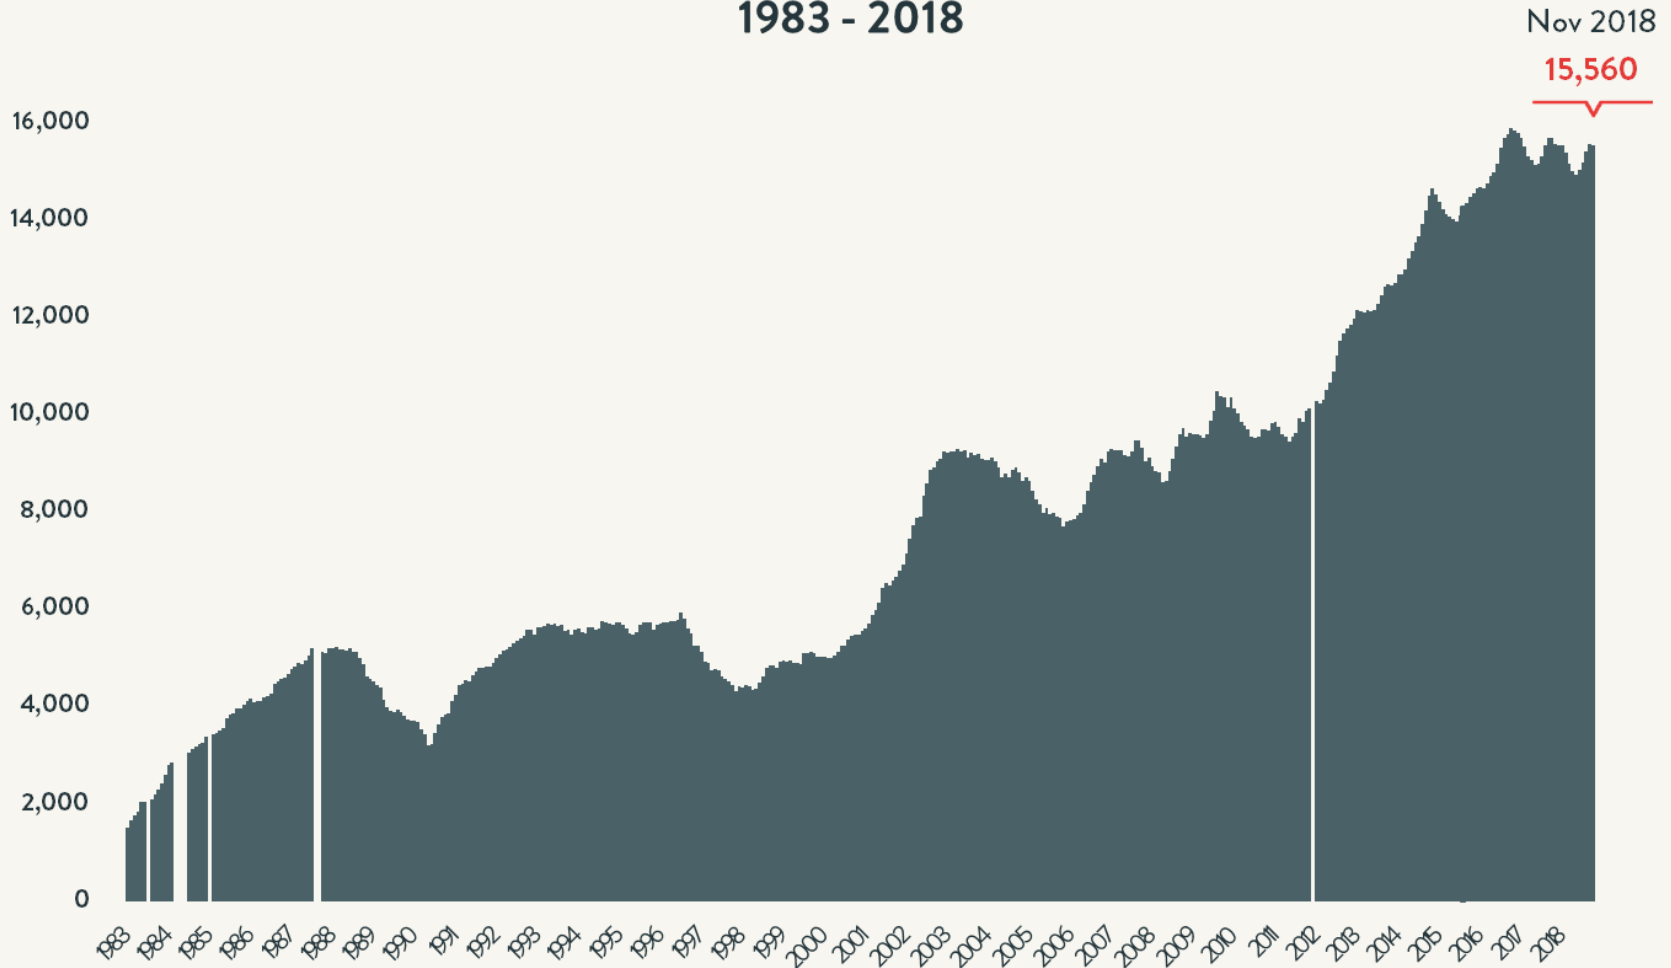

### Number of Homeless People Each Night in NYC Shelters 1983 - 2018

Nov 2018

63,636

Source: NYC Department of Homeless Services; LL37 Reports

Data include individuals in DHS municipal system, Safe Havens, stabilization beds, veteran's shelters, criminal justice beds, and HPD emergency shelters.

### Number of Homeless People Each Night in NYC Shelters November 2018

Total NYC  
Municipal Shelter  
Population:  
63,636

Source: NYC Department of Homeless Services and Human Resource Administration; LL37 Reports

### Number of Homeless Families Each Night in NYC Shelters 1983 - 2018

Nov 2018

15,560

Source: NYC Department of Homeless Services and Human Resource Administration; LL37 Reports