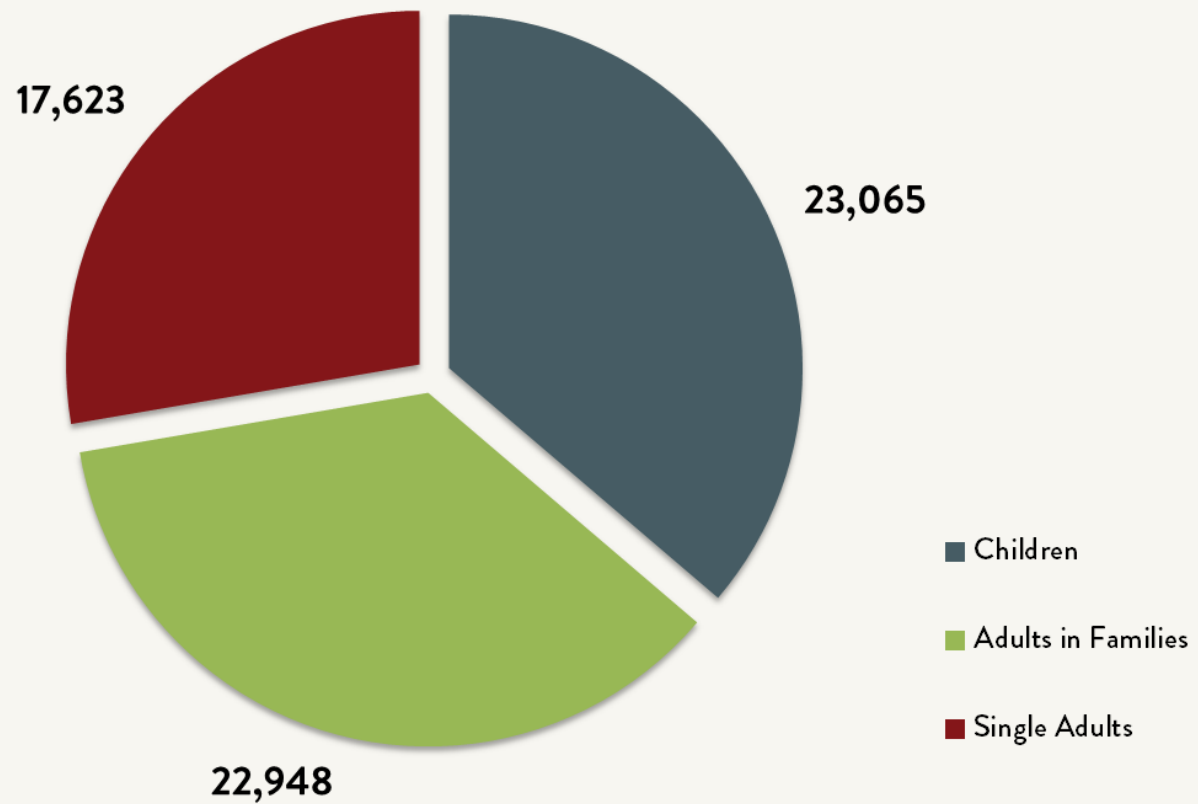

### Number of Homeless People Each Night in NYC Shelters 1983 - 2018

Nov 2018

63,636

Source: NYC Department of Homeless Services; LL37 Reports

Data include individuals in DHS municipal system, Safe Havens, stabilization beds, veteran's shelters, criminal justice beds, and HPD emergency shelters.

### Number of Homeless People Each Night in NYC Shelters November 2018

Total NYC  
Municipal Shelter  
Population:  
63,636

Source: NYC Department of Homeless Services and Human Resource Administration; LL37 Reports

### Number of Homeless Families Each Night in NYC Shelters 1983 - 2018

Nov 2018

15,560

Source: NYC Department of Homeless Services and Human Resource Administration; LL37 Reports