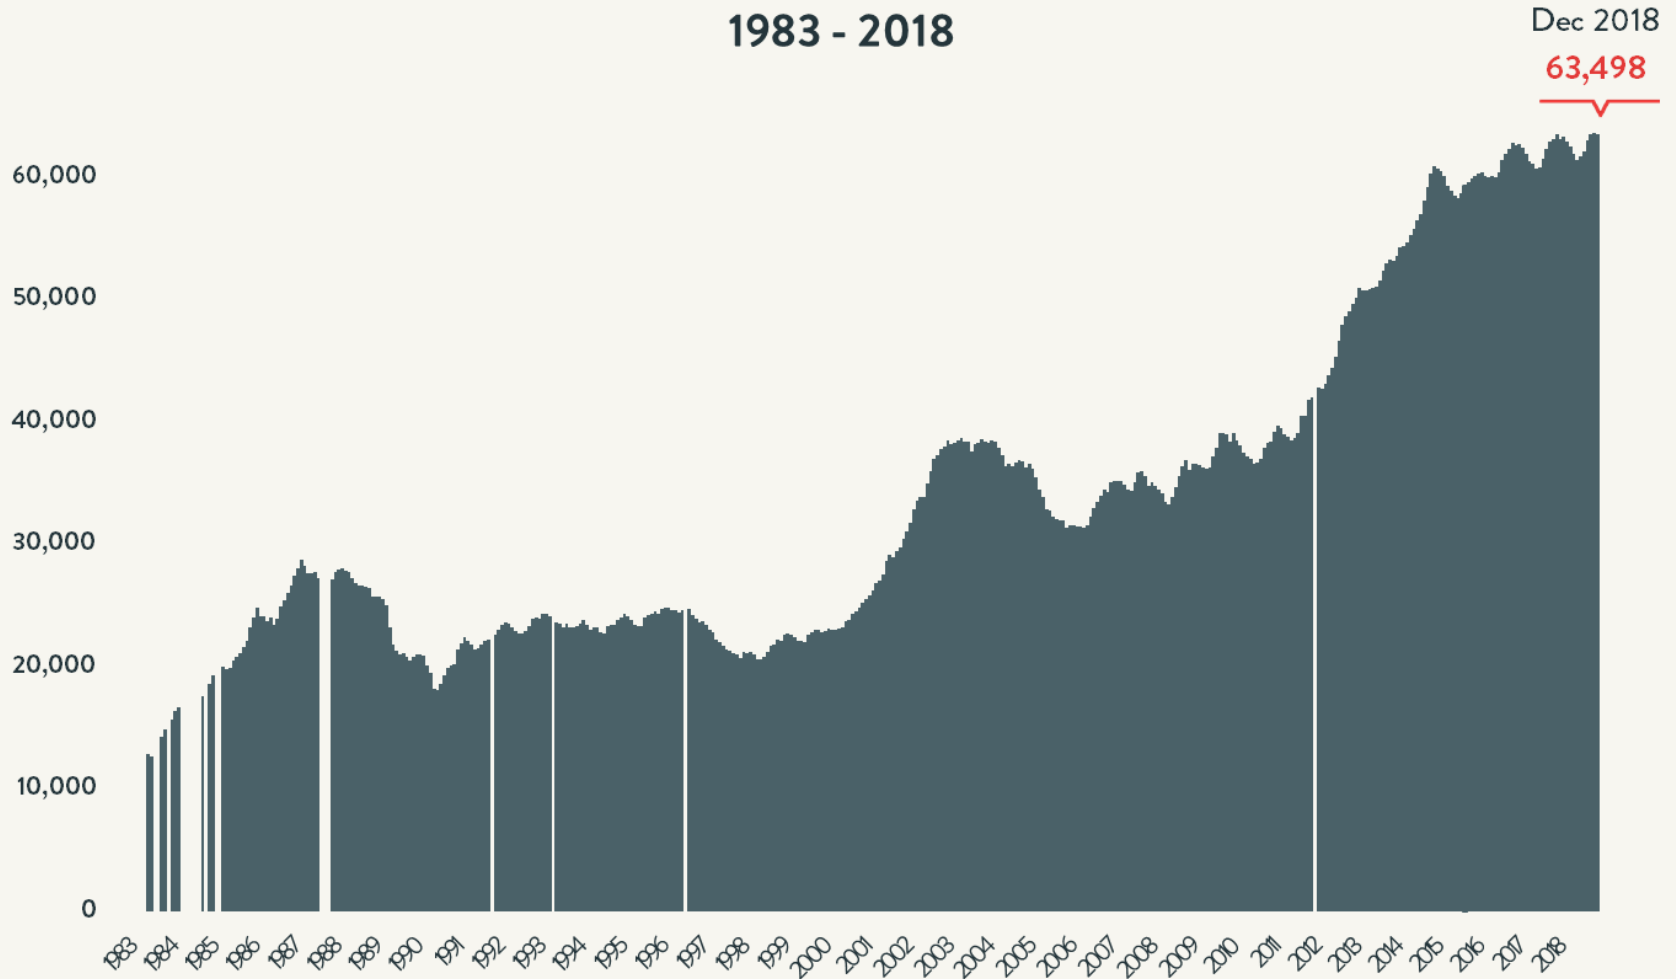

Number of Homeless People Each Night in NYC Shelters 1983 - 2018

Dec 2018
63,498

Source: NYC Department of Homeless Services; LL37 Reports

Data include individuals in DHS municipal system, Safe Havens, stabilization beds, veteran's shelters, criminal justice beds, and HPD emergency shelters.

Number of Homeless People Each Night in NYC Shelters December 2018

Total NYC
Municipal Shelter
Population:
63,498

Source: NYC Department of Homeless Services and Human Resource Administration; LL37 Reports