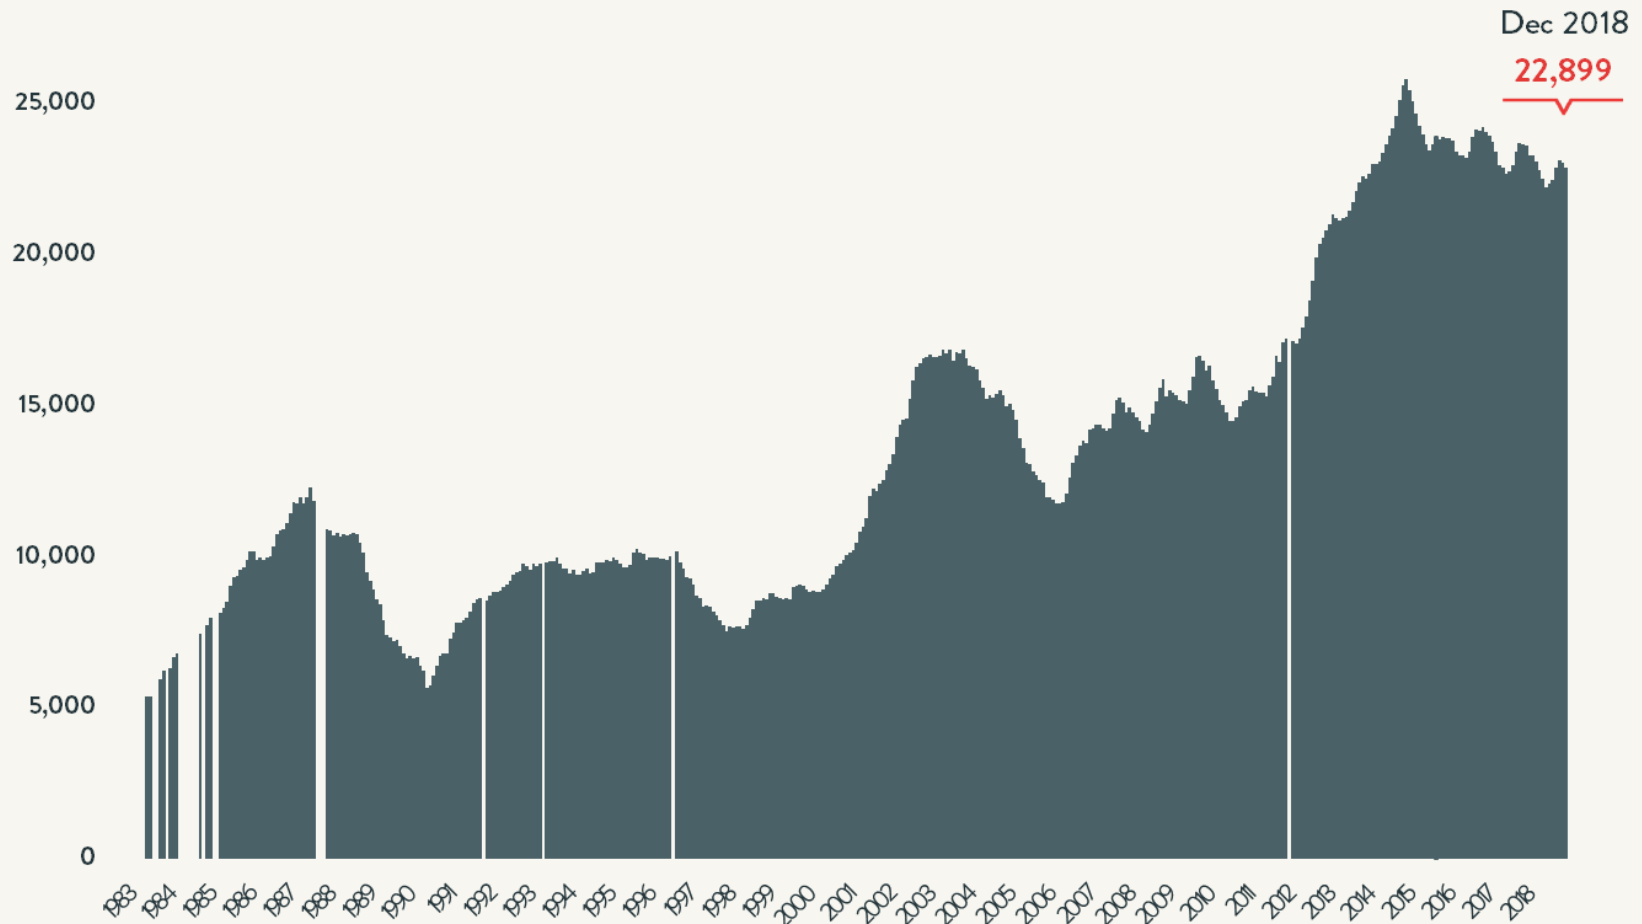

Number of Homeless Children Each Night in NYC Shelters 1983 - 2018

Source: NYC Department of Homeless Services and Human Resource Administration; LL37 Reports