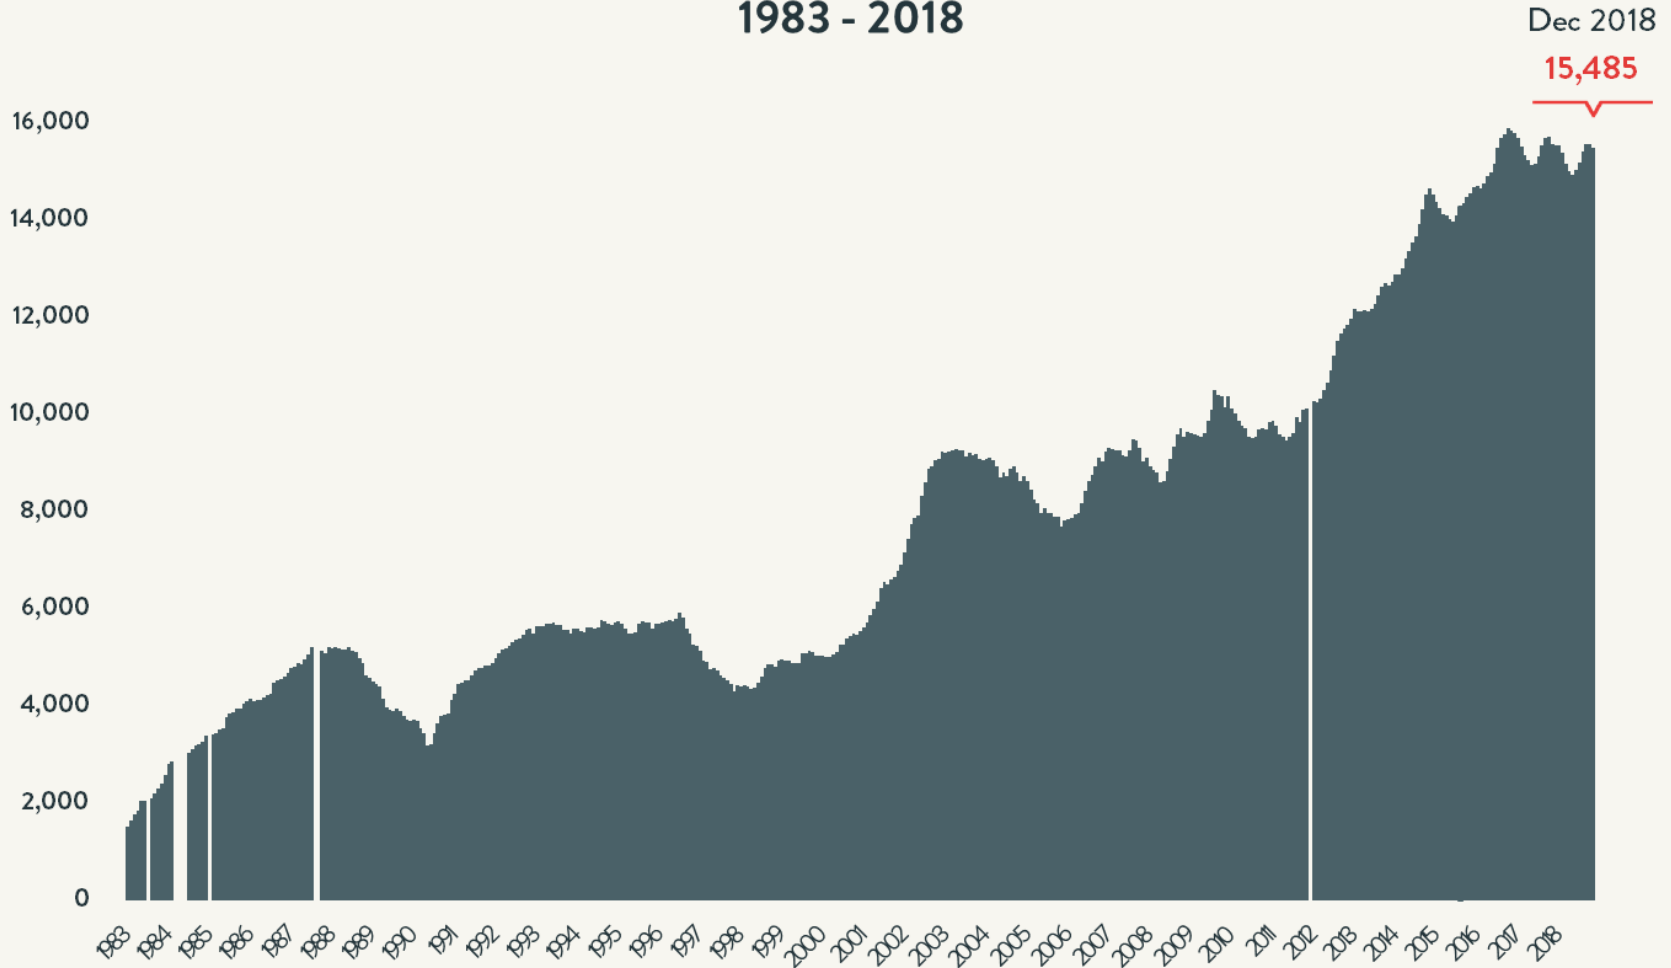

Number of Homeless Families Each Night in NYC Shelters 1983 - 2018

Source: NYC Department of Homeless Services and Human Resource Administration; LL37 Reports