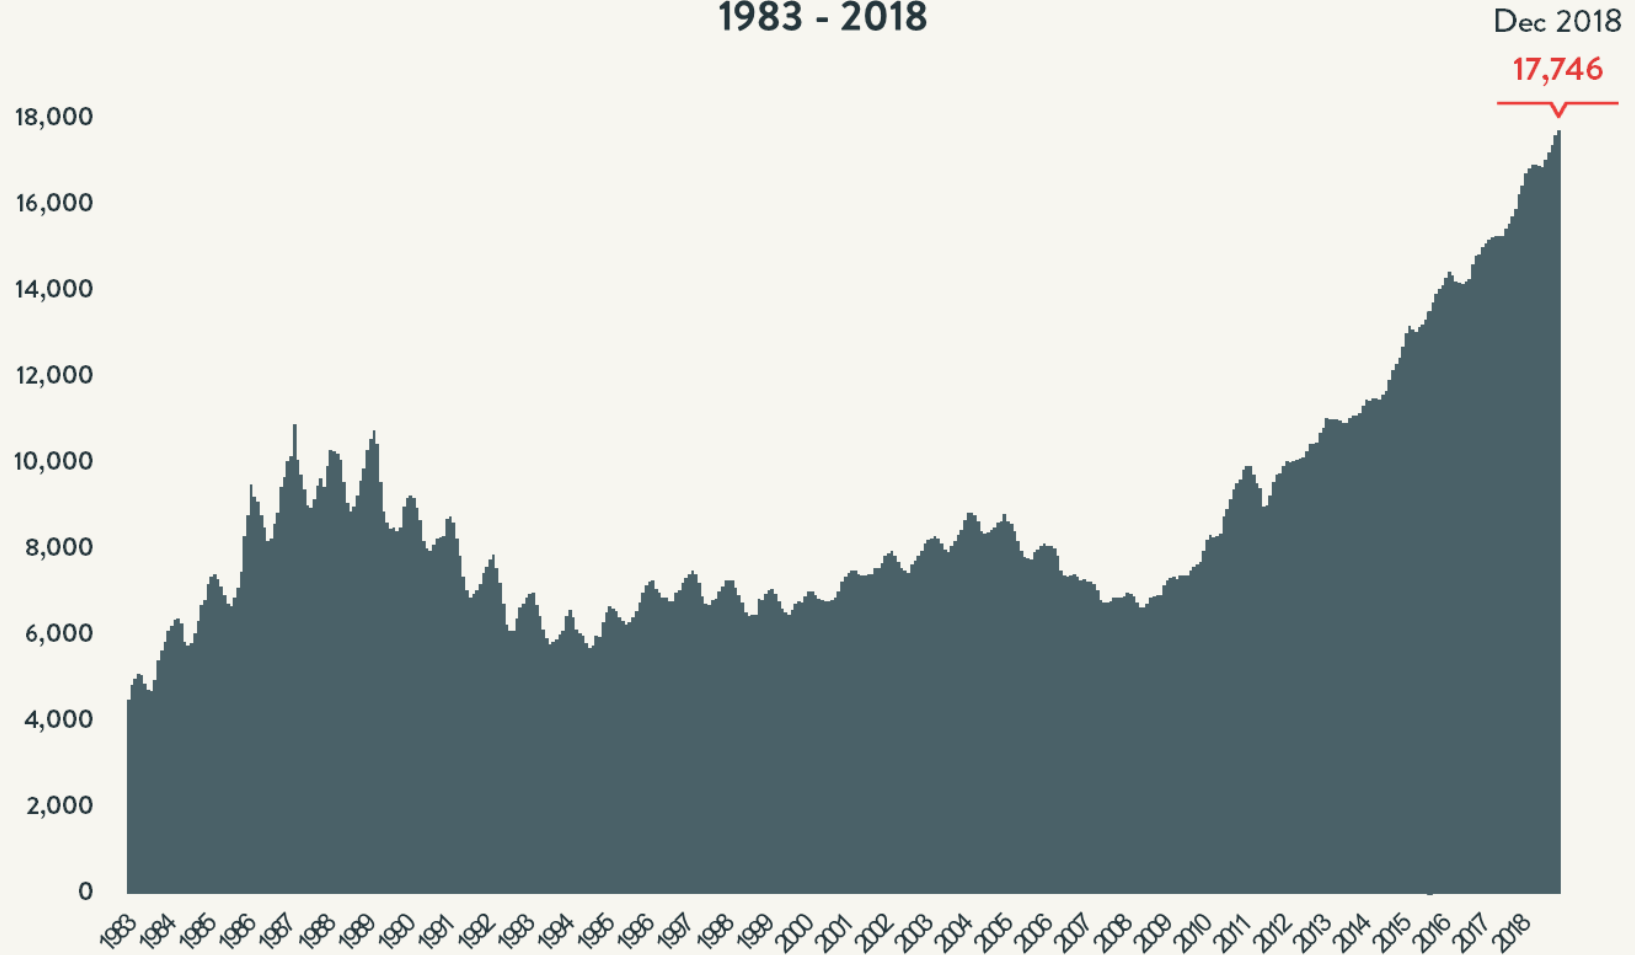

Number of Homeless Single Adults Each Night in NYC Shelters 1983 - 2018

Source: NYC Department of Homeless Services and Human Resource Administration; LL37 Reports