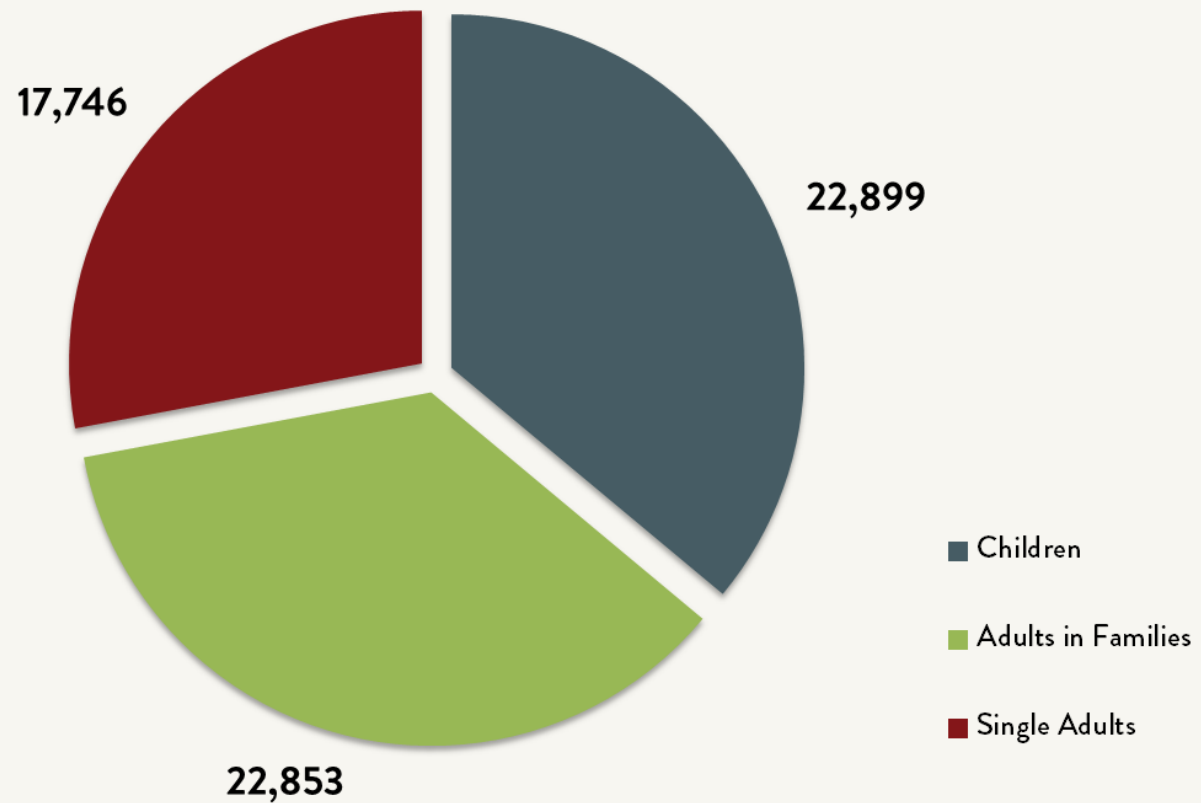

Number of Homeless People Each Night in NYC Shelters 1983 - 2018

Dec 2018
63,498

Source: NYC Department of Homeless Services; LL37 Reports

Data include individuals in DHS municipal system, Safe Havens, stabilization beds, veteran's shelters, criminal justice beds, and HPD emergency shelters.

Number of Homeless People Each Night in NYC Shelters December 2018

Total NYC
Municipal Shelter
Population:
63,498

Source: NYC Department of Homeless Services and Human Resource Administration; LL37 Reports