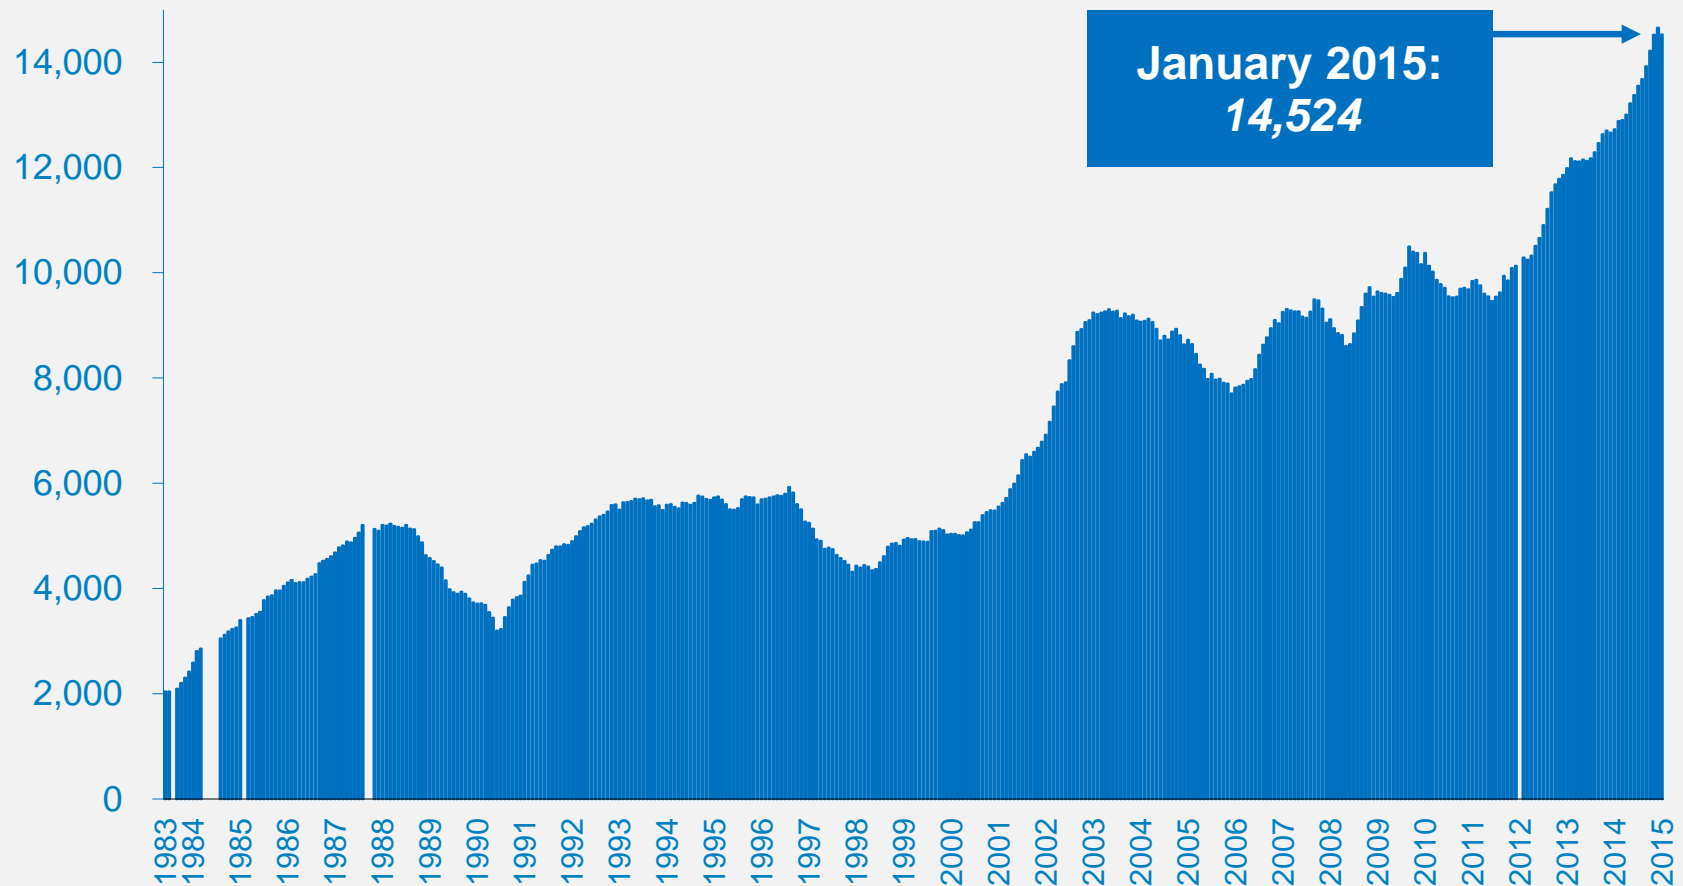

Number of Homeless Families Each Night in NYC Shelter System, 1983-2015

Source: NYC Department of Homeless Services and Human Resources Administration and NYC Stat, shelter census reports