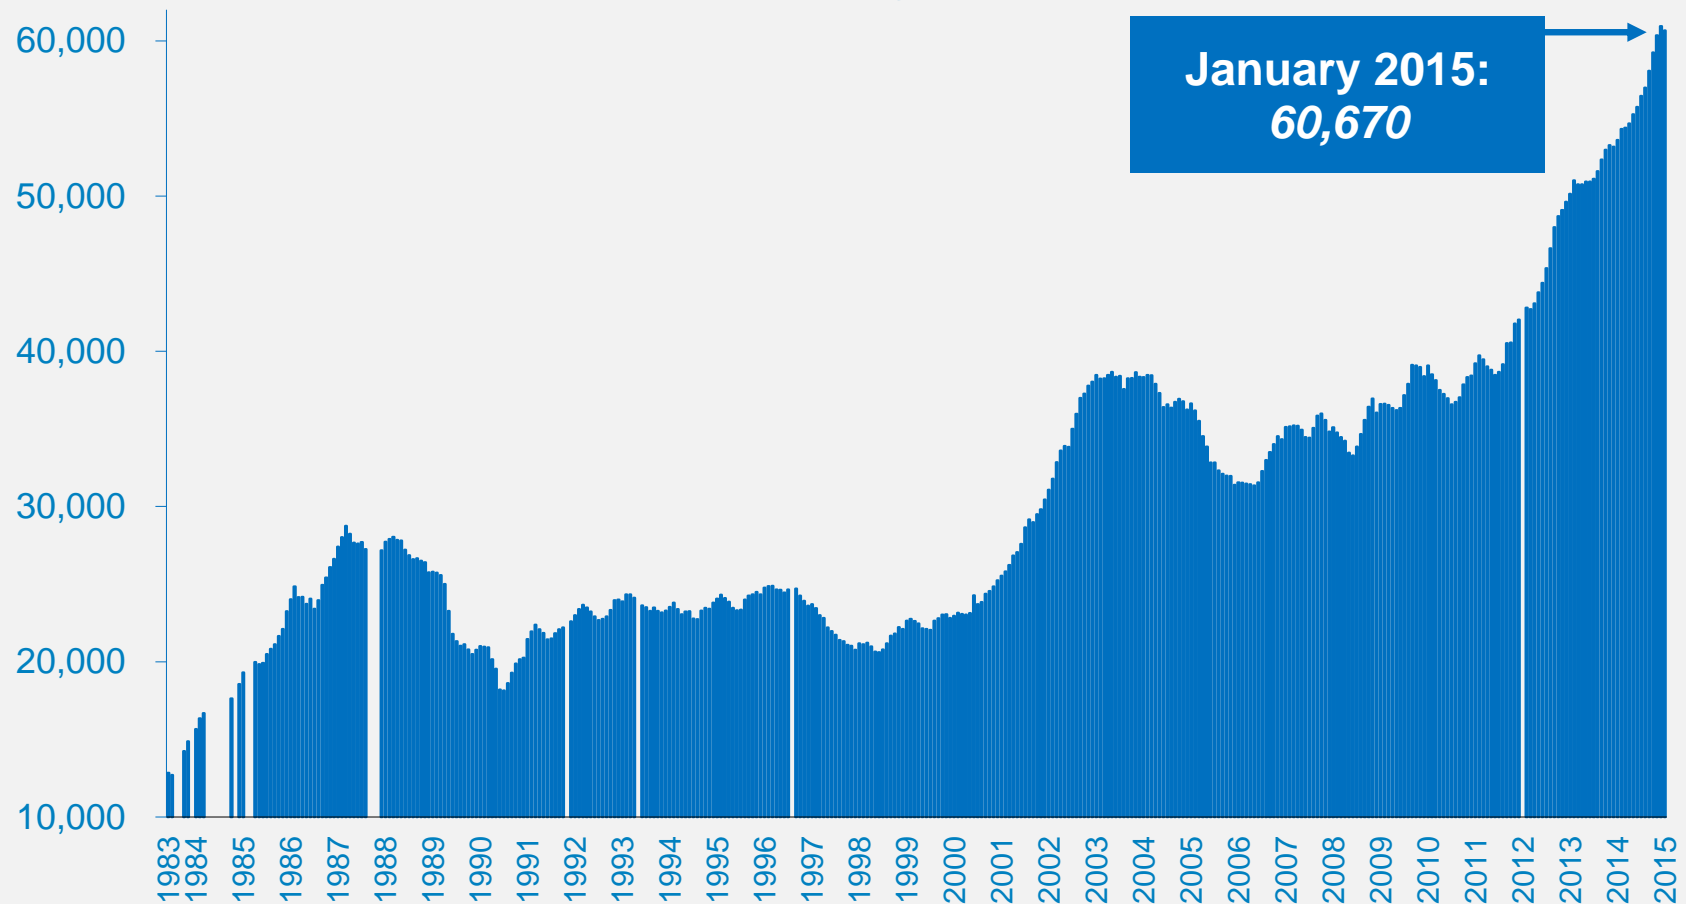

## Number of Homeless People Each Night in the NYC Shelter System, 1983-2015

Source: NYC Department of Homeless Services and Human Resources Administration and NYCStat, shelter census reports

## Number of Homeless People Each Night in the NYC Shelter System, January 2015