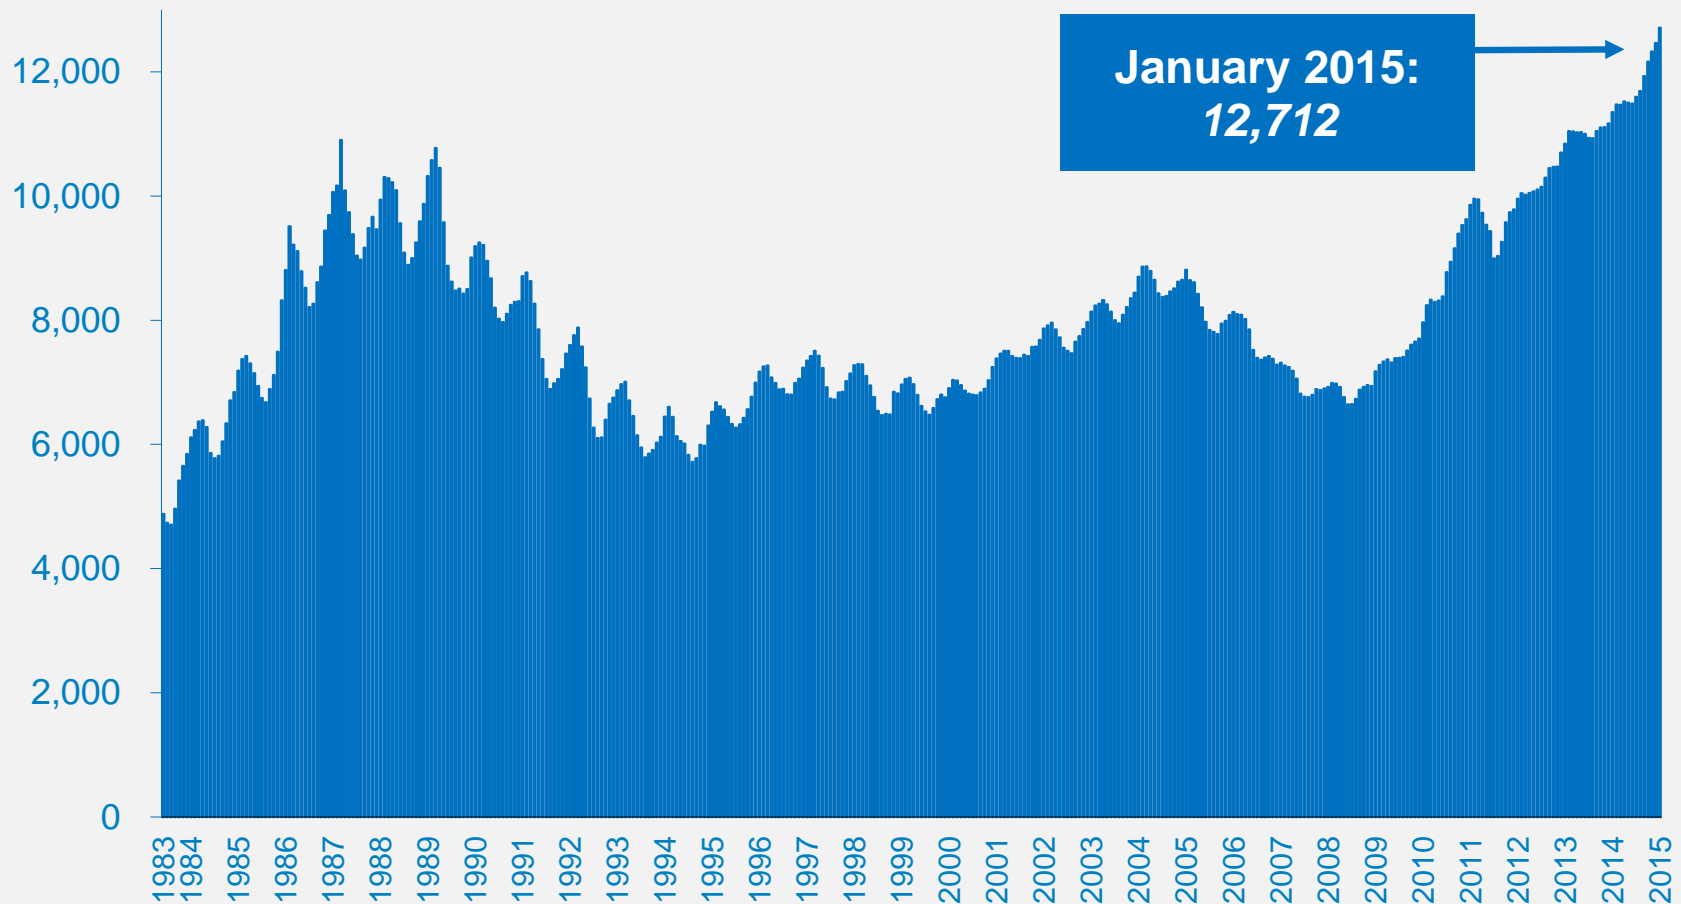

Number of Homeless Single Adults Each Night in NYC Shelter System, 1983-2015

Source: NYC Department of Homeless Services and Human Resources Administration and NYCStat, shelter census reports