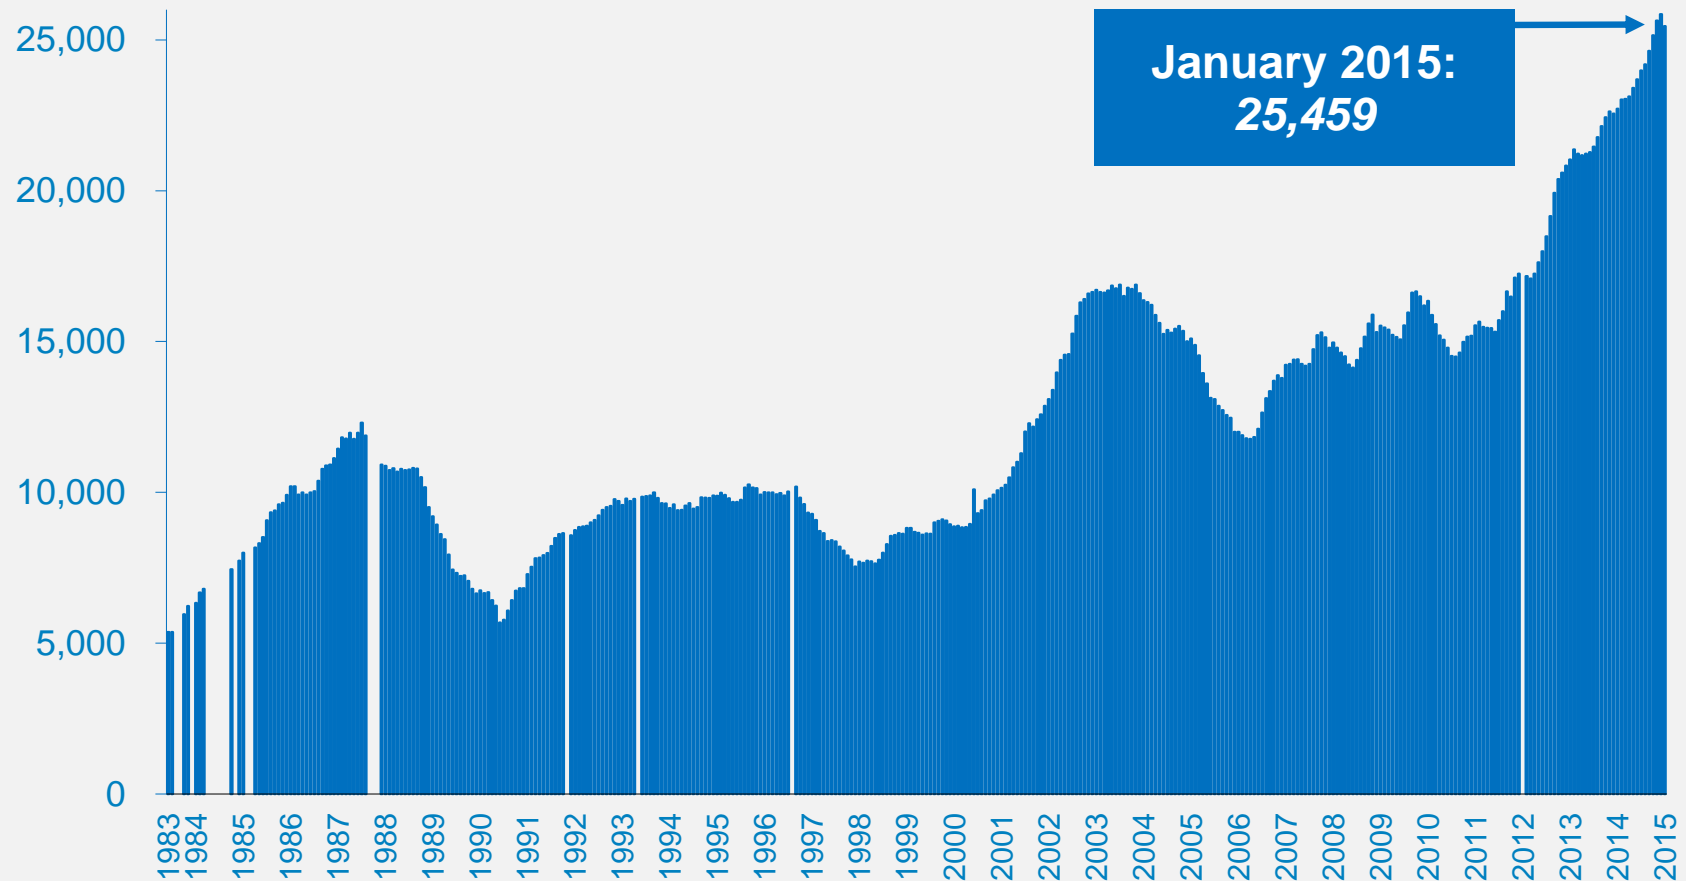

Number of Homeless Children Each Night in NYC Shelter System, 1983-2015

Source: NYC Department of Homeless Services and Human Resources Administration and NYCStat, shelter census reports