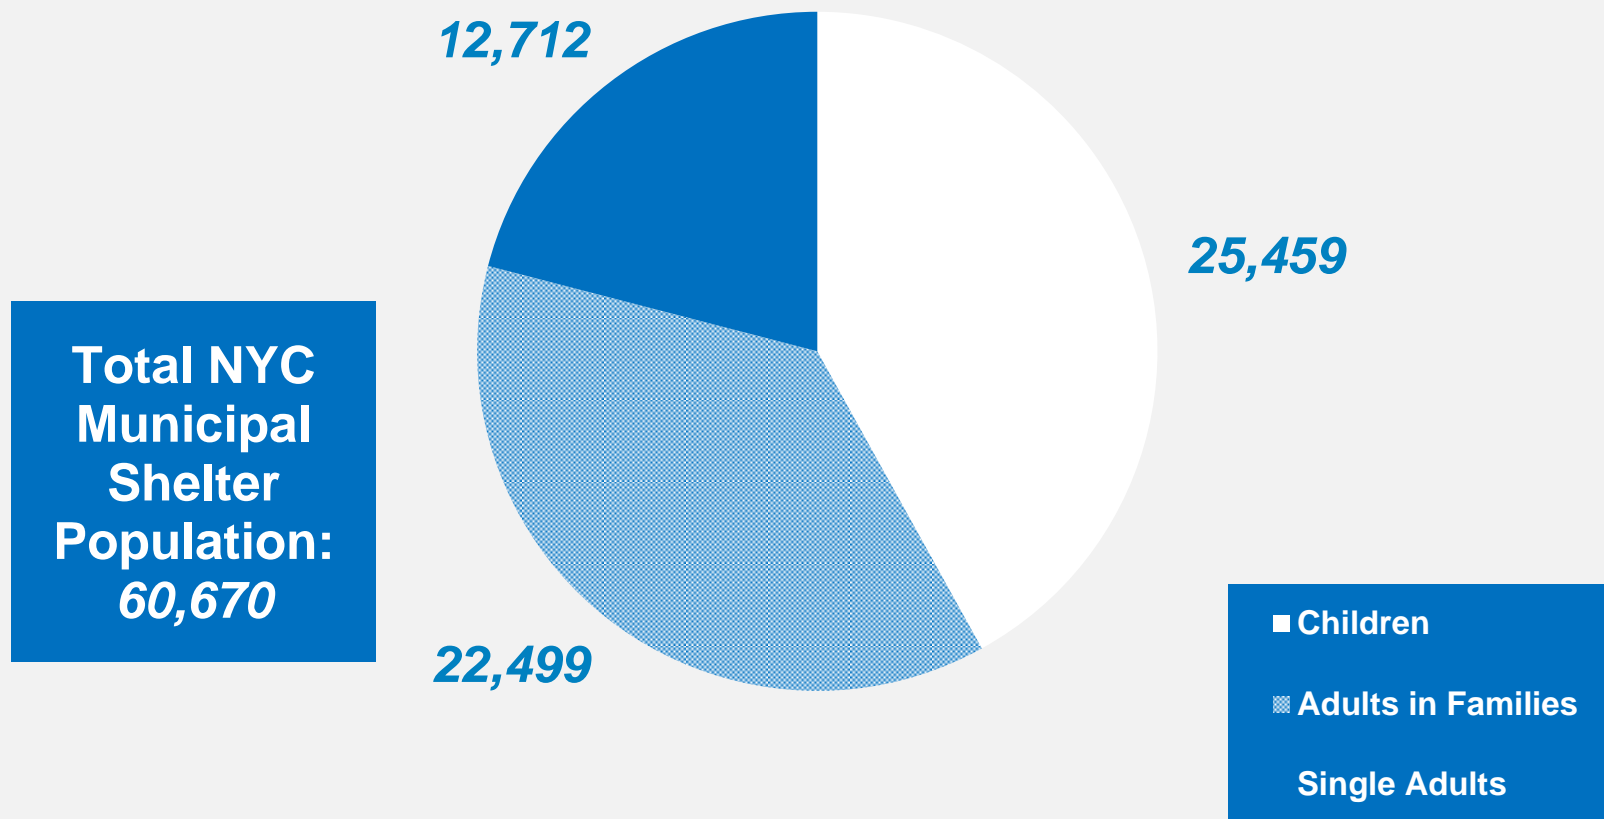

## Number of Homeless People Each Night in the NYC Shelter System, 1983-2015

Source: NYC Department of Homeless Services and Human Resources Administration and NYCStat, shelter census reports

## Number of Homeless People Each Night in the NYC Shelter System, January 2015