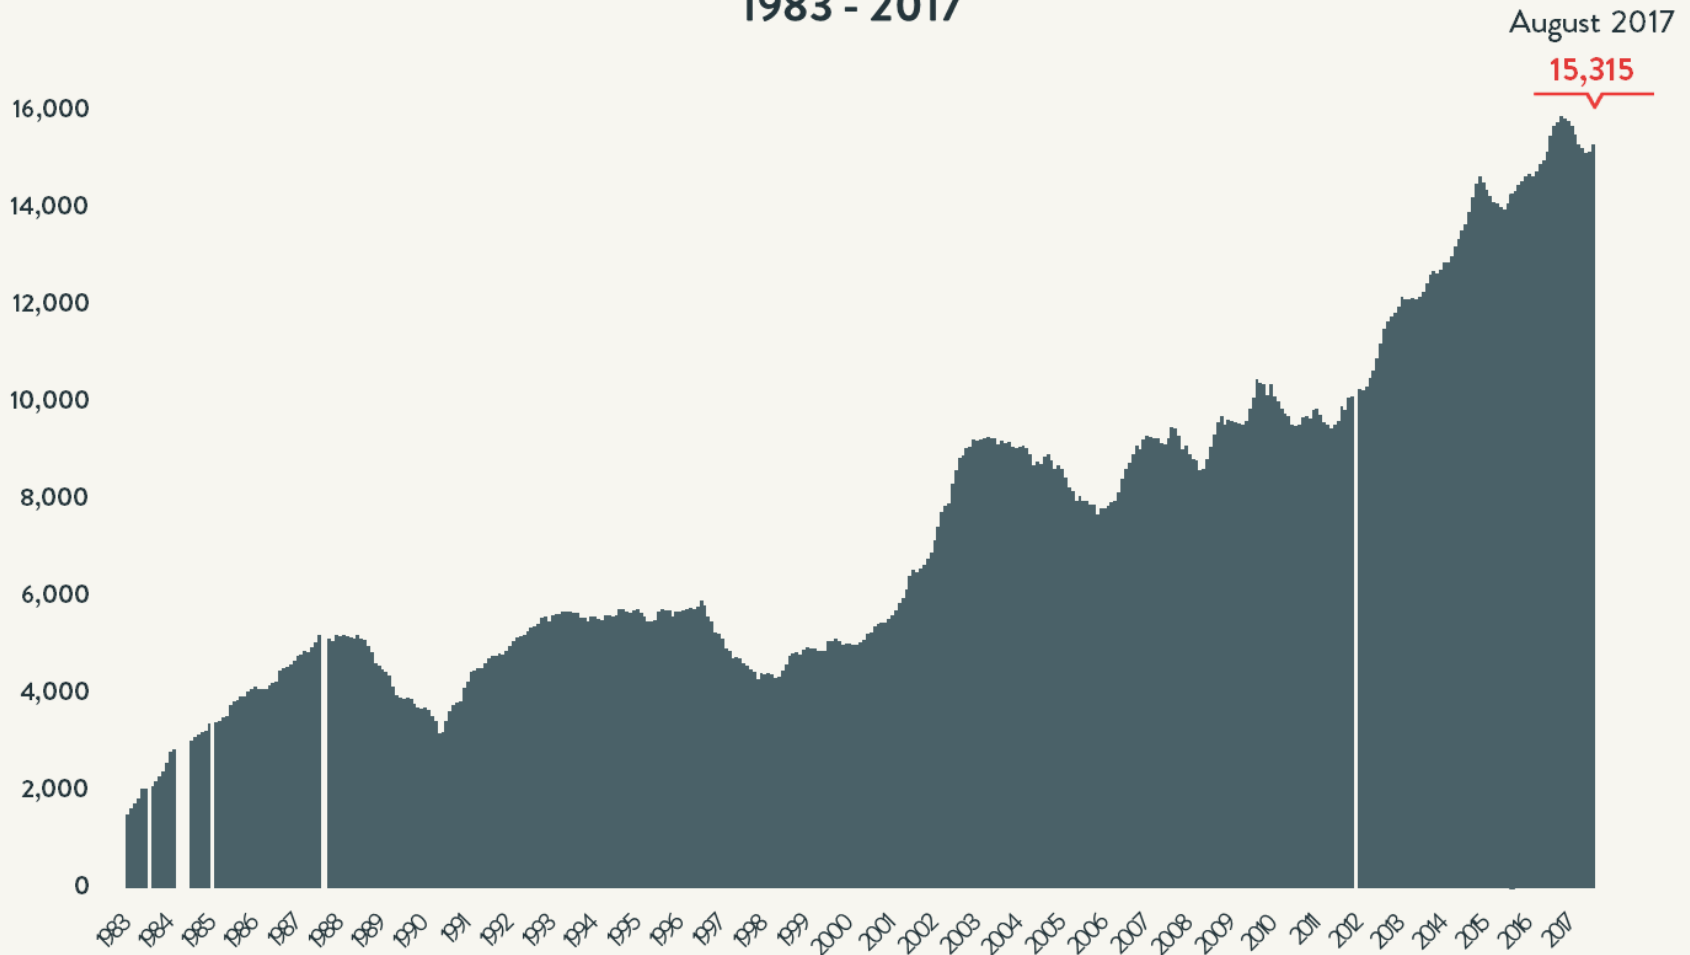

Number of Homeless Families Each Night in NYC Shelters 1983 - 2017

Source: NYC Department of Homeless Services and Human Resource Administration; LL37 Reports