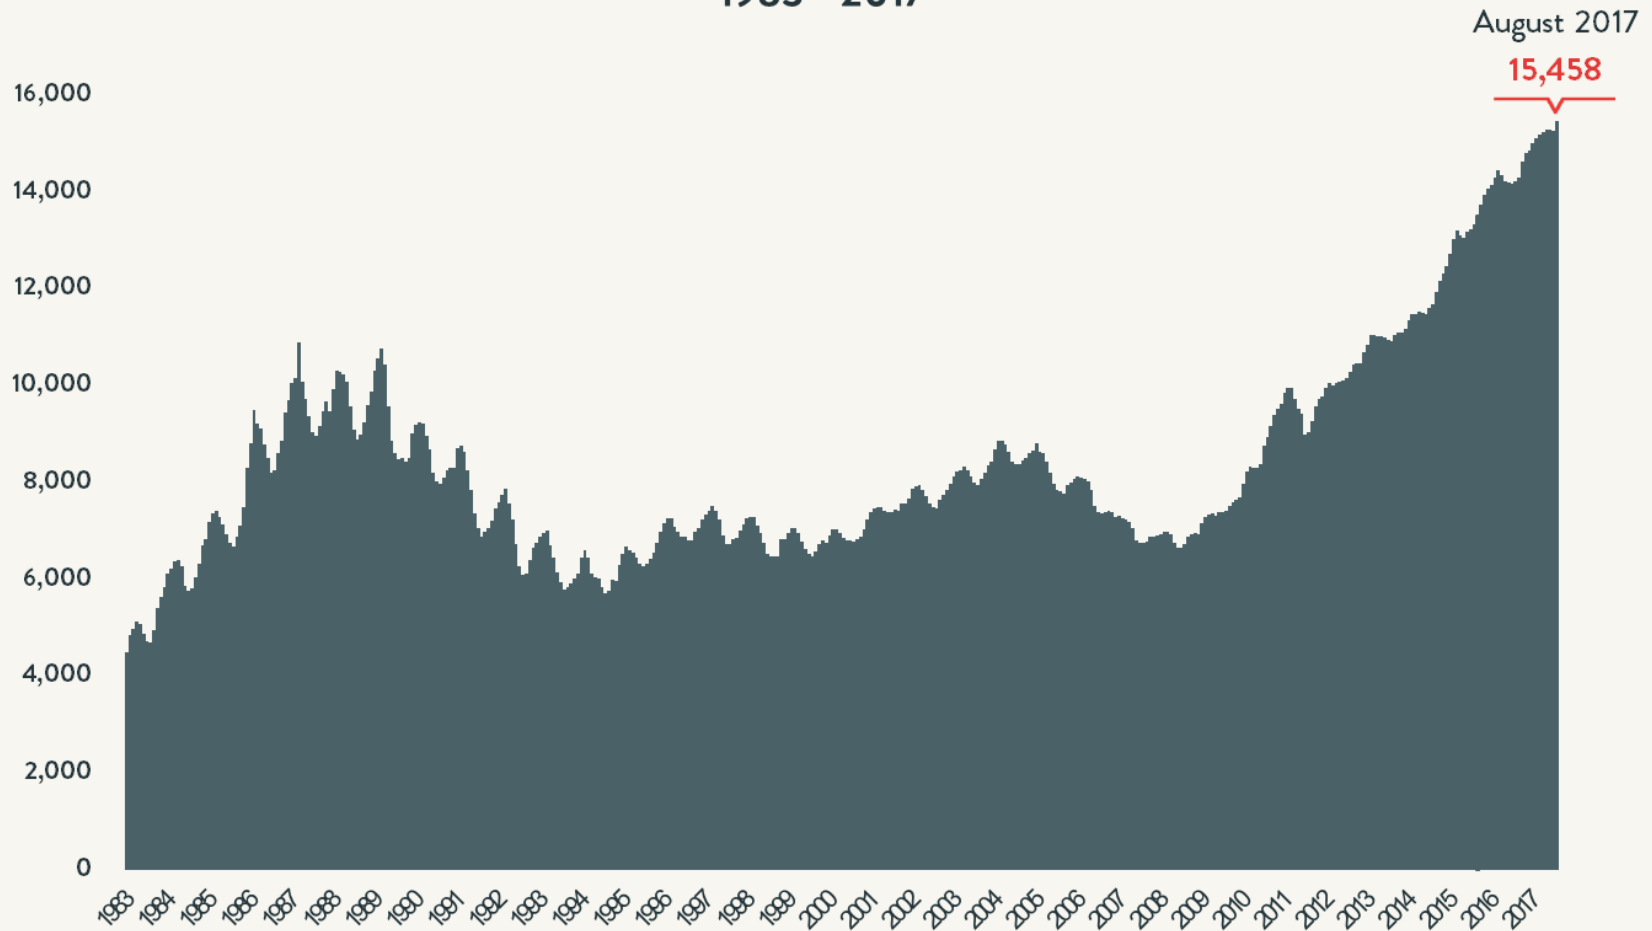

Source: NYC Department of Homeless Services and Human Resource Administration; LL37 Reports