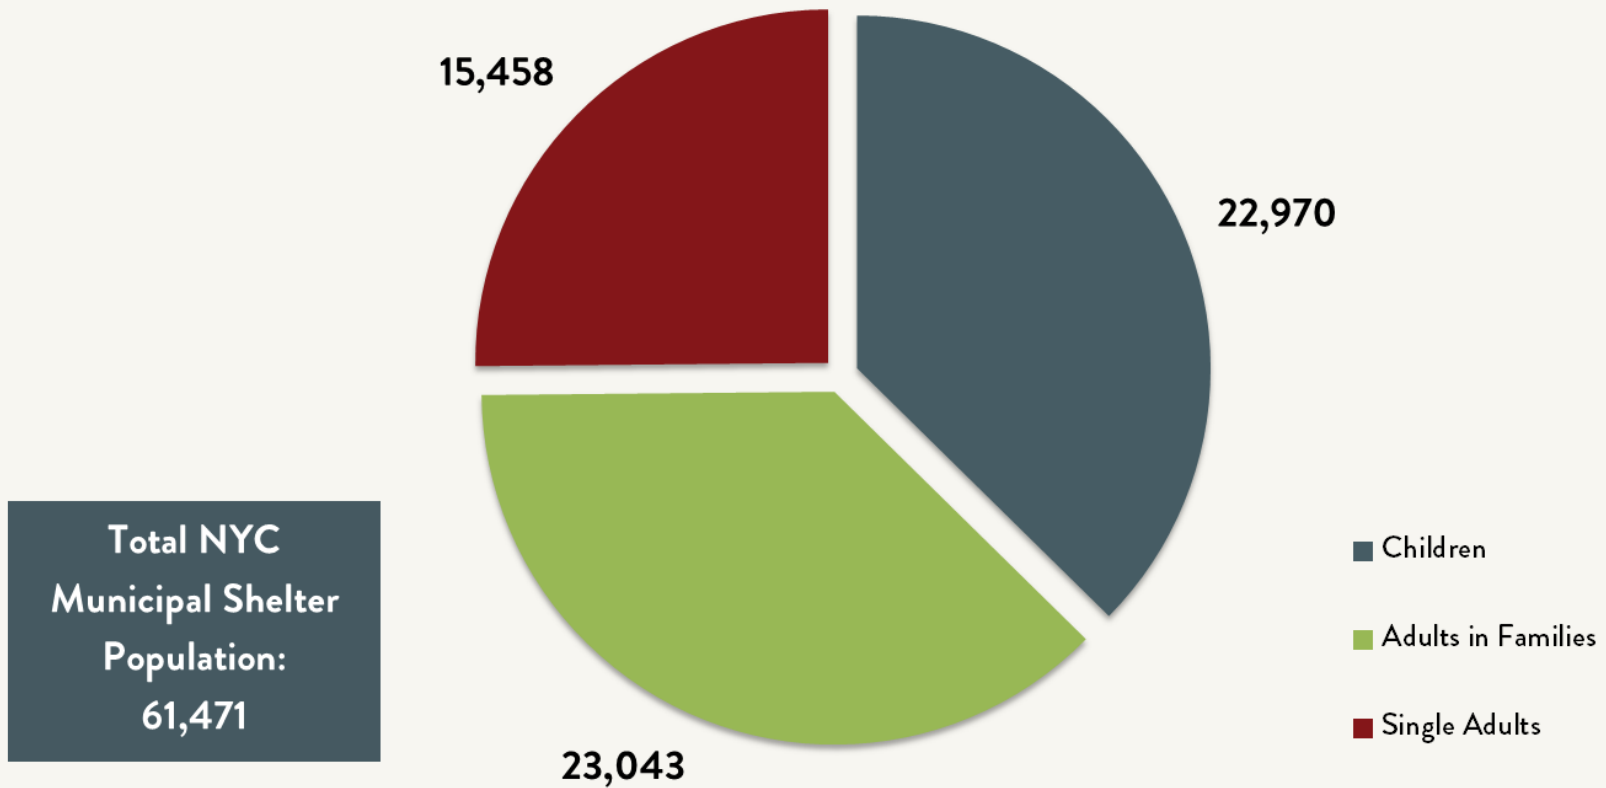

### Number of Homeless People Each Night in NYC Shelters 1983 - 2017

Source: NYC Department of Homeless Services and Human Resource Administration; LL37 Reports  
Data include individuals in veteran's shelters, Safe Havens, stabilization beds, and HPD emergency shelter.

### Number of Homeless People Each Night in NYC Shelters August 2017

Source: NYC Department of Homeless Services and Human Resource Administration; LL37 Reports