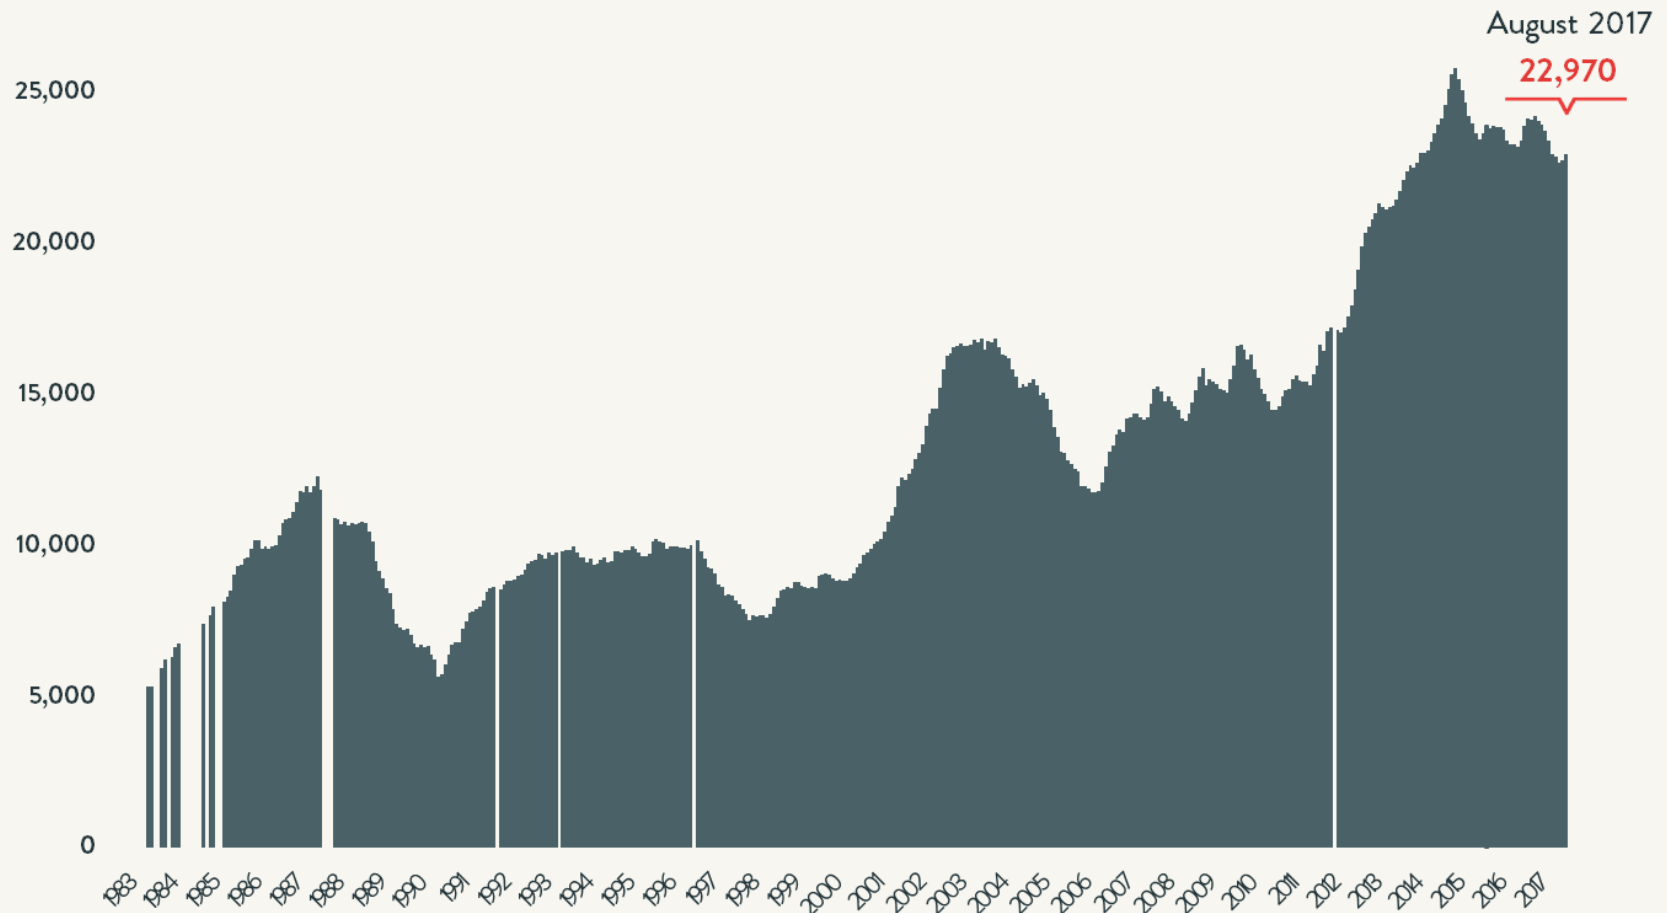

Number of Homeless Single Adults Each Night in NYC Shelters
1983 - 2017

Number of Homeless Children Each Night in NYC Shelters 1983 - 2017

Source: NYC Department of Homeless Services and Human Resource Administration; LL37 Reports