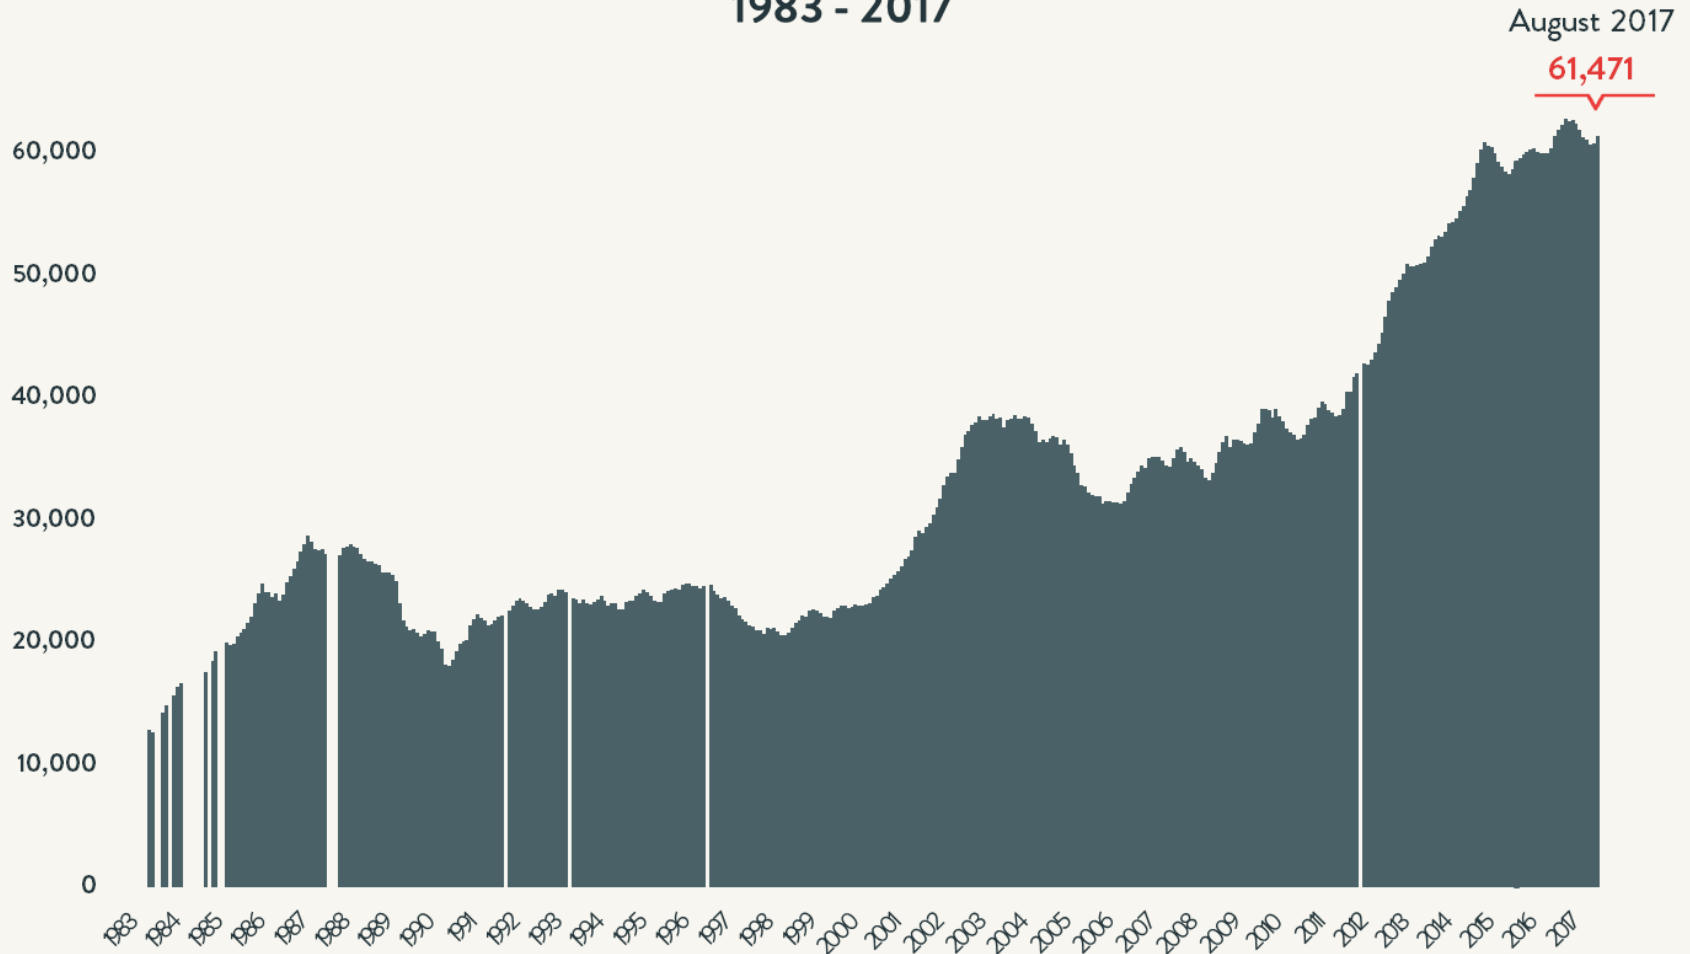

### Number of Homeless People Each Night in NYC Shelters 1983 - 2017

Source: NYC Department of Homeless Services and Human Resource Administration; LL37 Reports  
Data include individuals in veteran's shelters, Safe Havens, stabilization beds, and HPD emergency shelter.