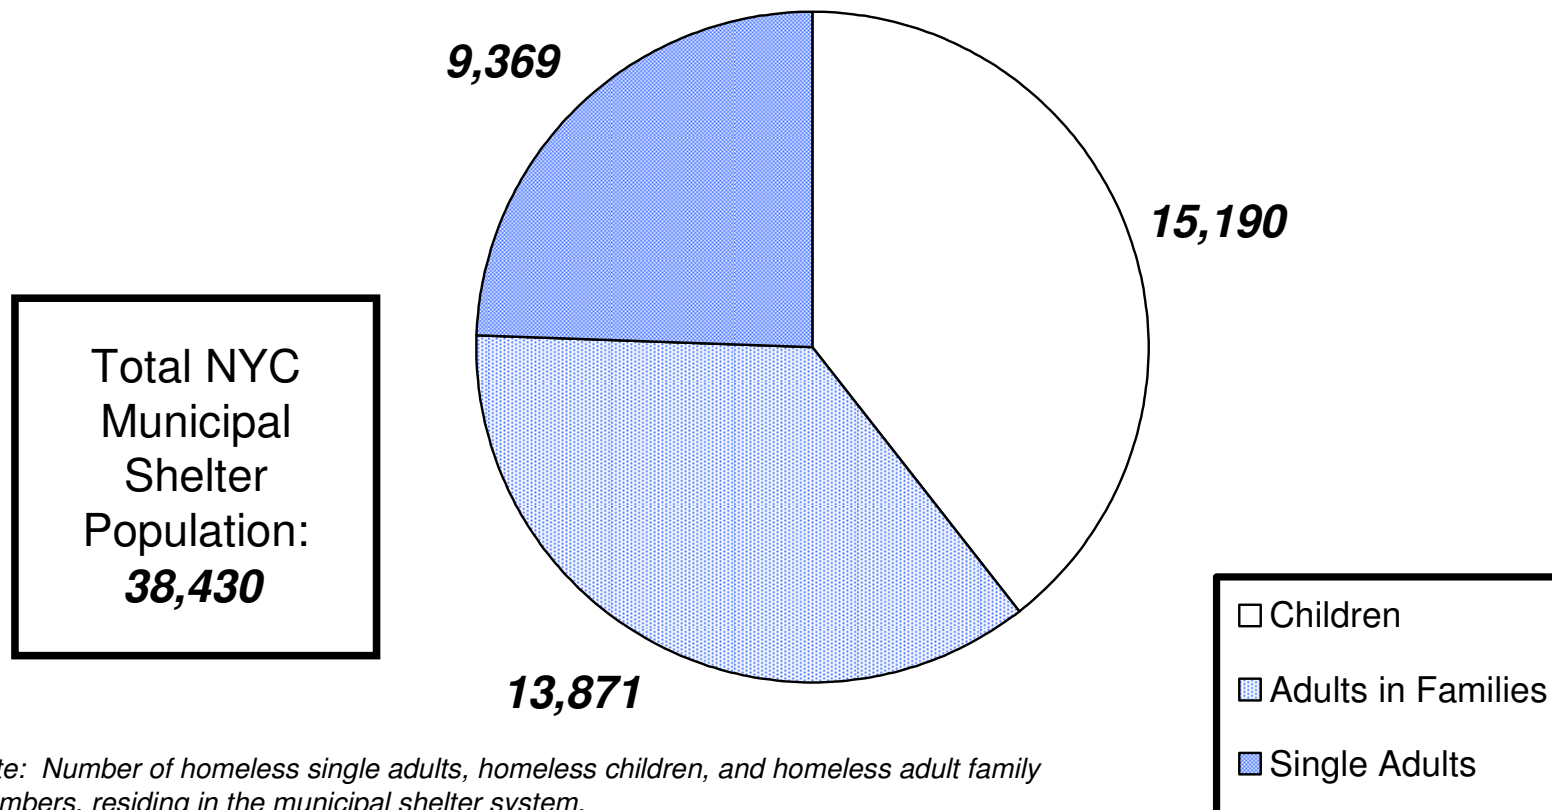

New York City: Census of Homeless People in the Municipal Shelter System, 1983-2010

Source: New York City Department of Homeless Services and Human Resources Administration, shelter census reports
Prepared by Patrick Markee, Coalition for the Homeless, 212-776-2004

New York City: Census of Homeless People in the Municipal Shelter System, December 2010

Note: Number of homeless single adults, homeless children, and homeless adult family members, residing in the municipal shelter system.