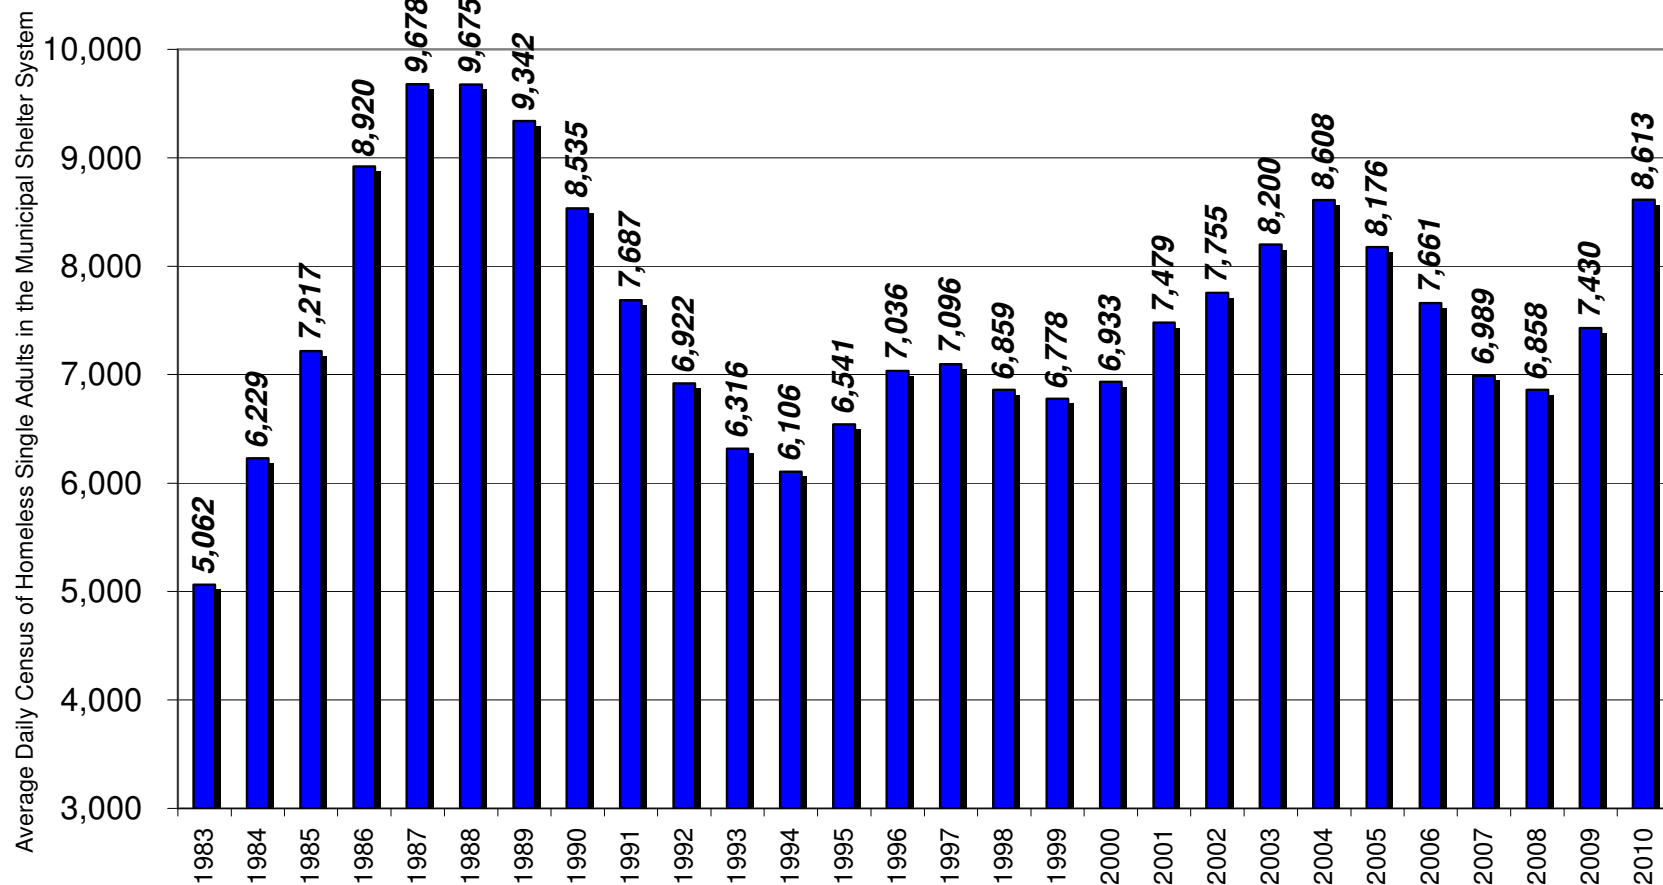

New York City: Average Daily Census of Homeless Single Adults in the Municipal Shelter System, 1983-2010

Source: New York City Department of Homeless Services and Human Resources Administration, shelter census reports
Prepared by Patrick Markee, Coalition for the Homeless, 212-776-2004