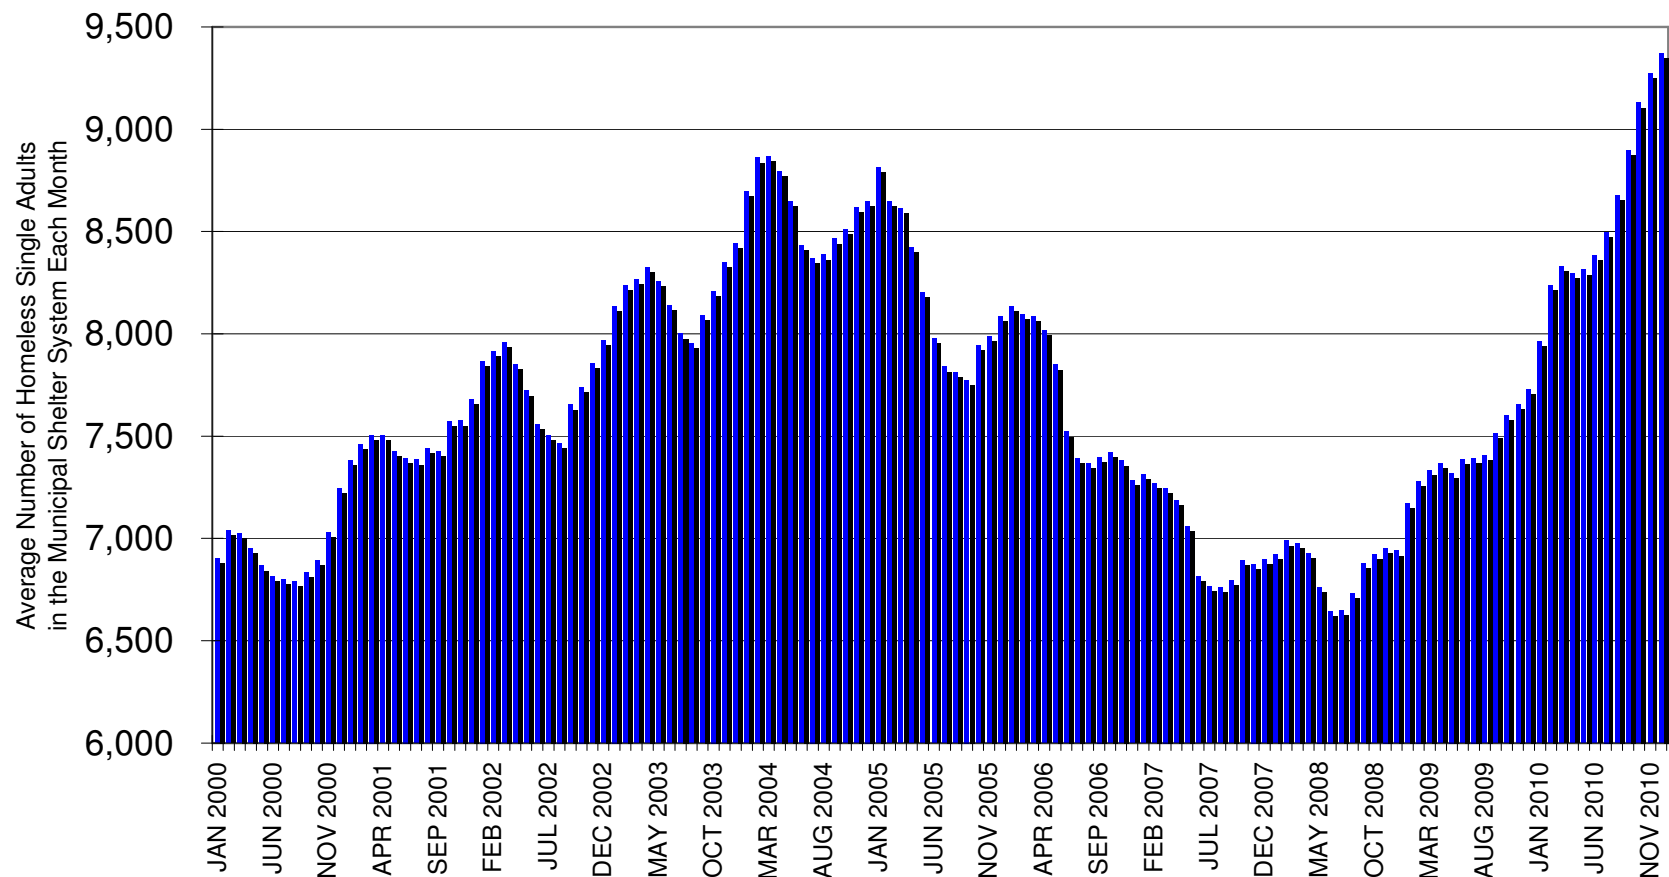

New York City: Average Daily Census of Homeless Single Adults in the Municipal Shelter System, 2000-2010

Source: New York City Department of Homeless Services, shelter census reports
Prepared by Patrick Markee, Coalition for the Homeless, 212-776-2004