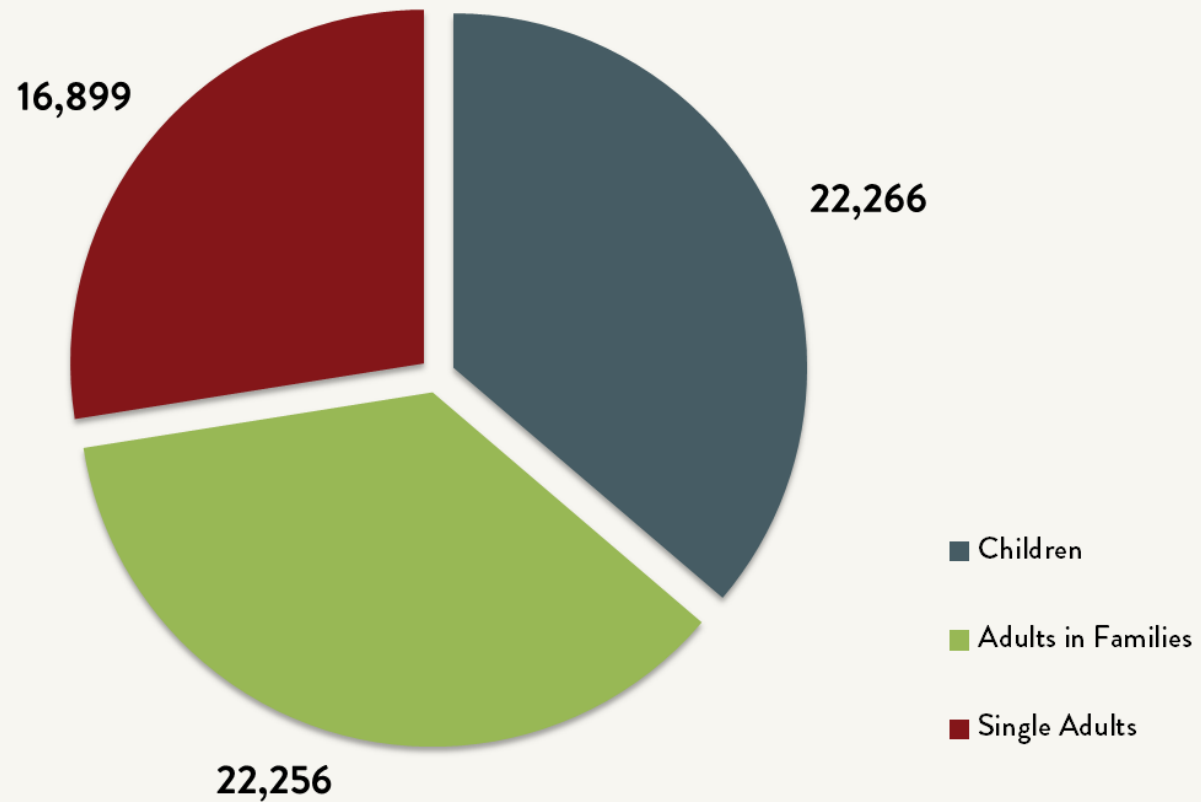

### Number of Homeless People Each Night in NYC Shelters 1983 - 2018

June 2018

61,421

Source: NYC Department of Homeless Services; LL37 Reports

Data include individuals in DHS municipal system, Safe Havens, stabilization beds, veteran's shelters, criminal justice beds, and HPD emergency shelters.

### Number of Homeless People Each Night in NYC Shelters June 2018

Total NYC  
Municipal Shelter  
Population:  
61,421

Source: NYC Department of Homeless Services and Human Resource Administration; LL37 Reports