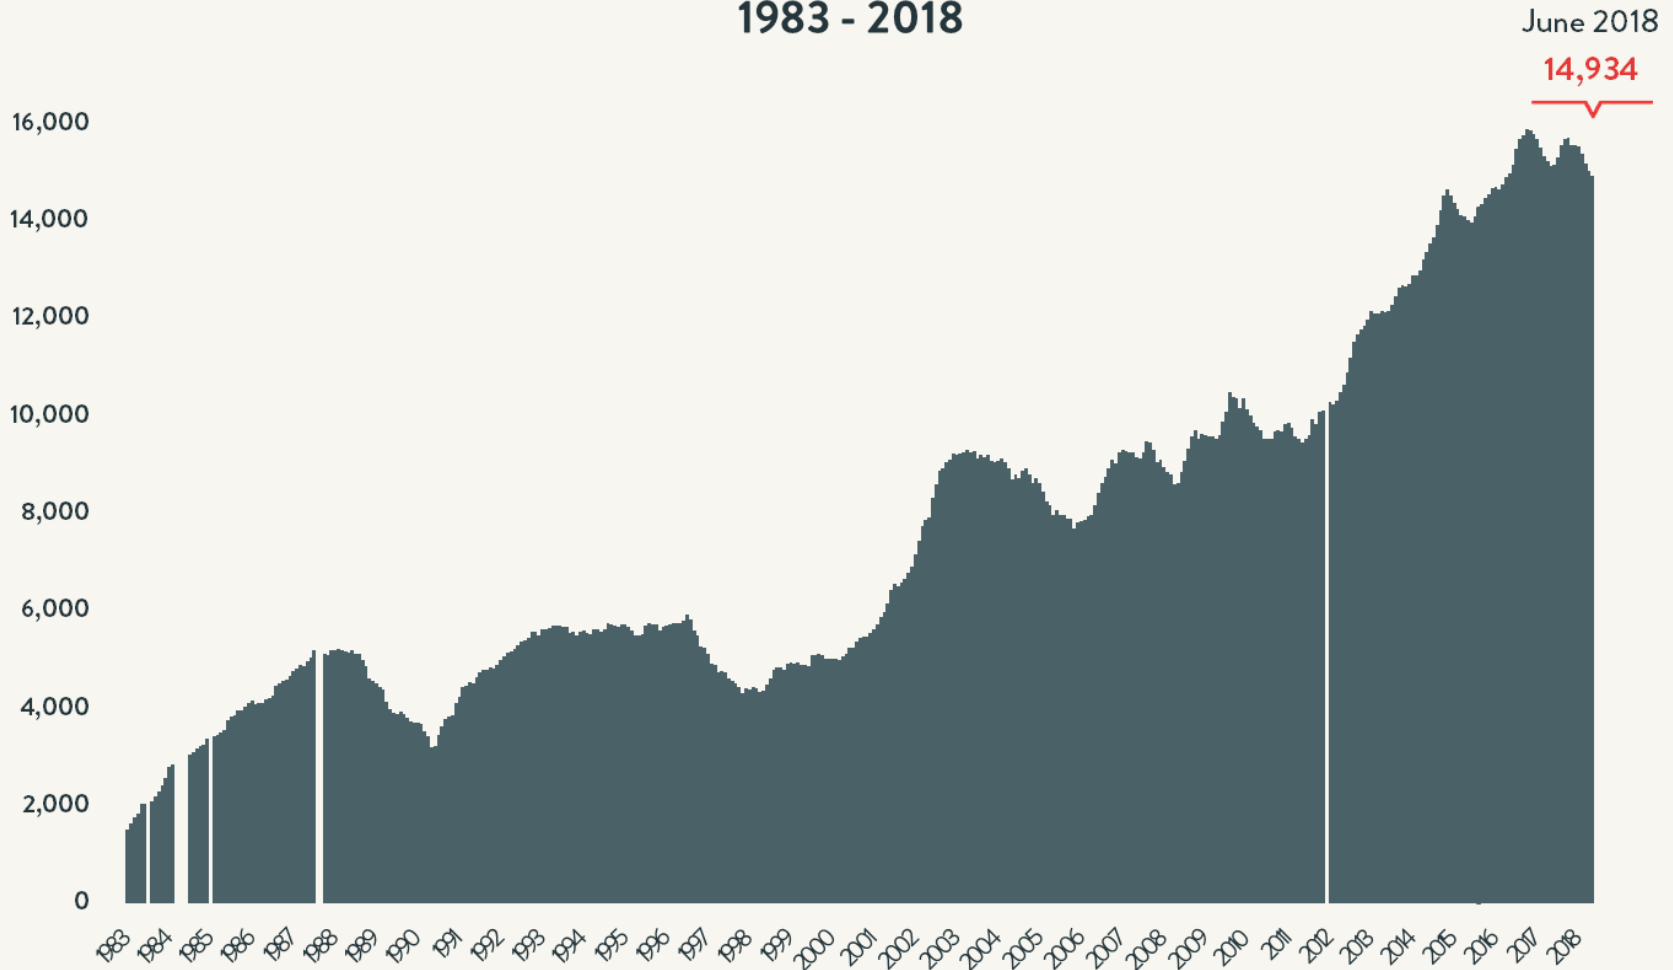

Number of Homeless Families Each Night in NYC Shelters 1983 - 2018

Source: NYC Department of Homeless Services and Human Resource Administration; LL37 Reports