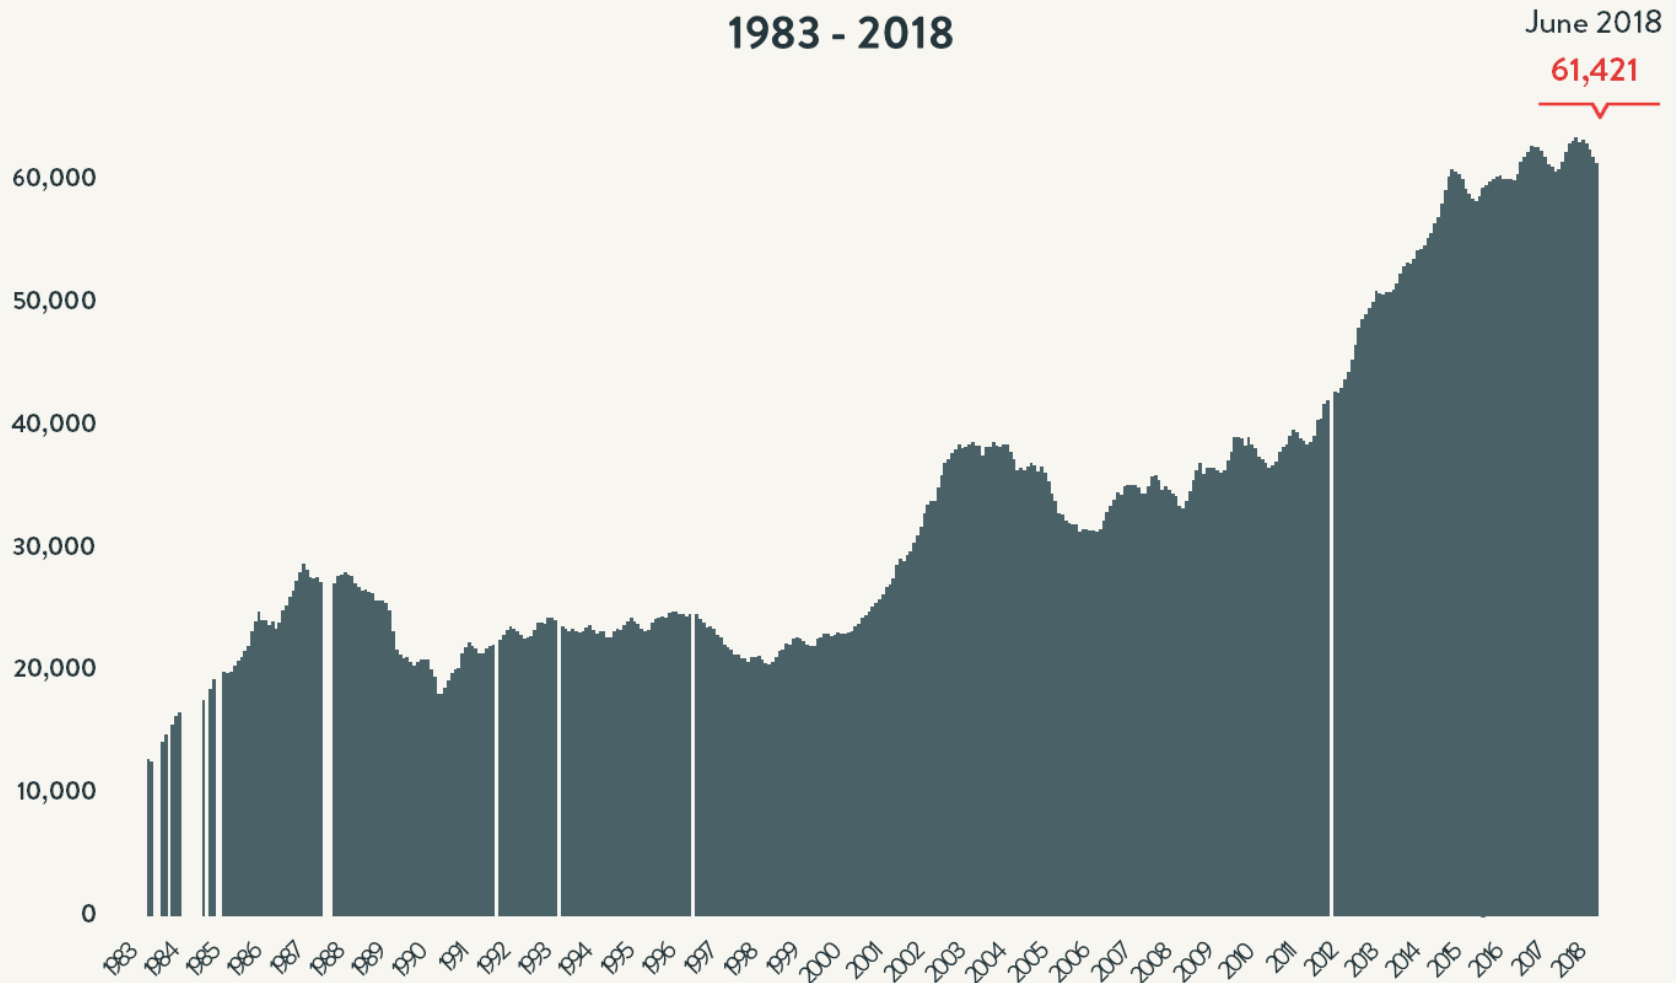

### Number of Homeless People Each Night in NYC Shelters 1983 - 2018

June 2018

61,421

Source: NYC Department of Homeless Services; LL37 Reports

Data include individuals in DHS municipal system, Safe Havens, stabilization beds, veteran's shelters, criminal justice beds, and HPD emergency shelters.

### Number of Homeless People Each Night in NYC Shelters June 2018

Total NYC  
Municipal Shelter  
Population:  
61,421

Source: NYC Department of Homeless Services and Human Resource Administration; LL37 Reports