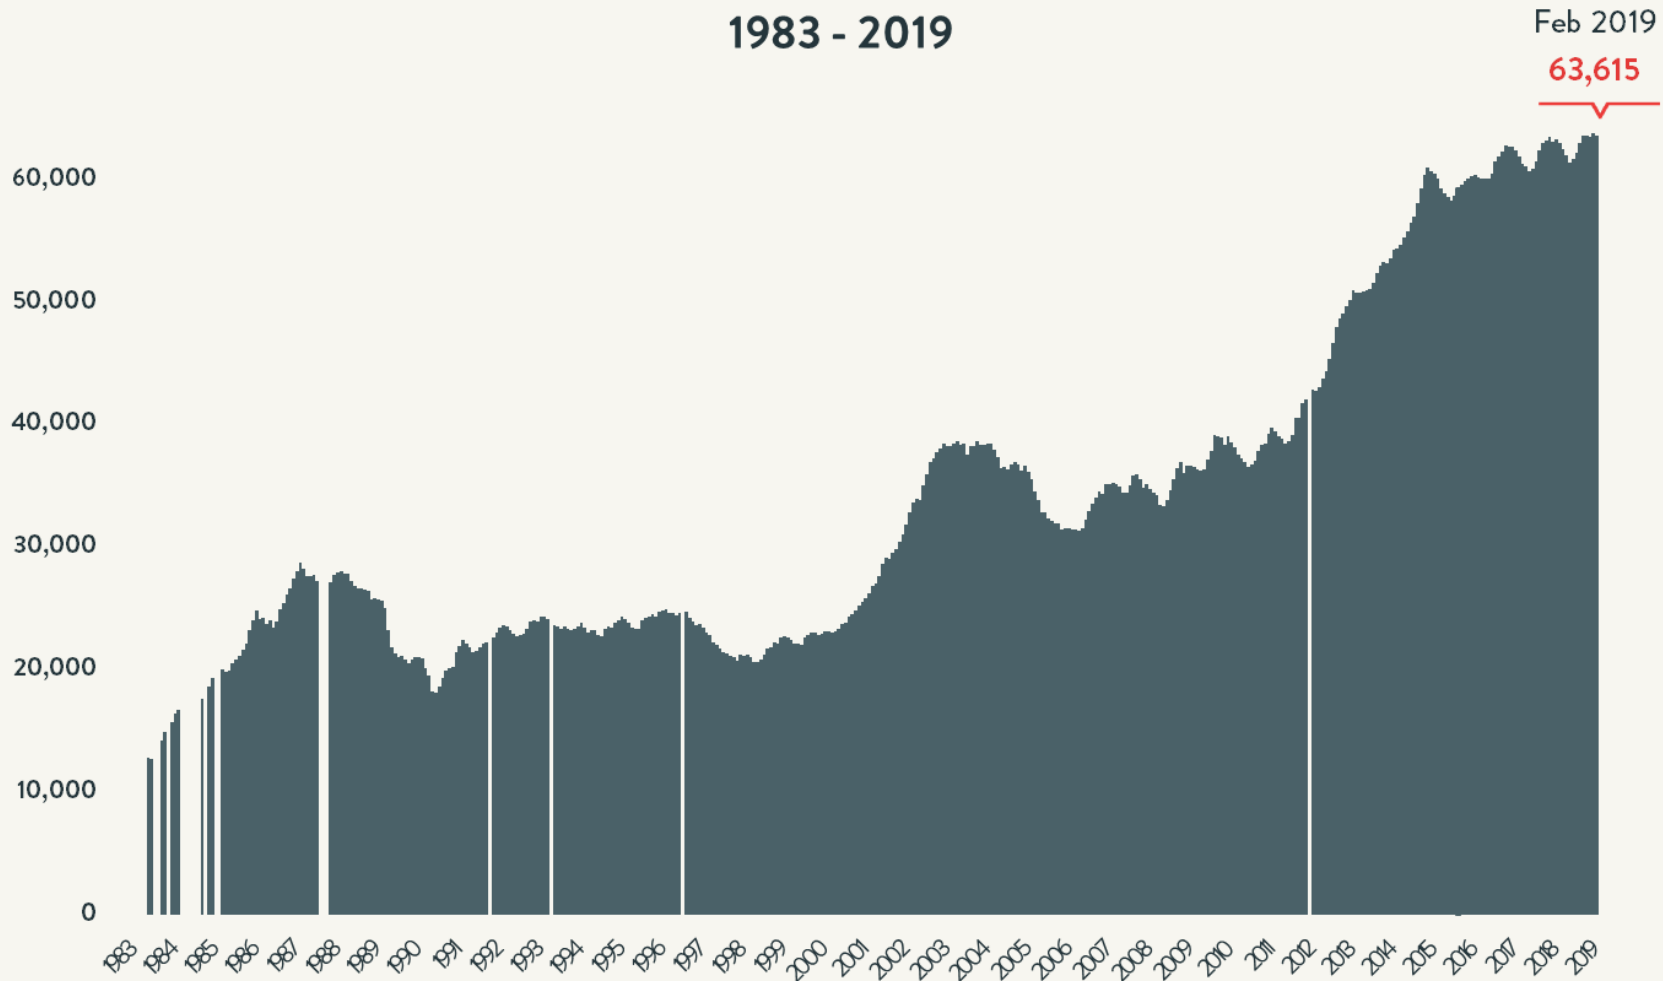

Number of Homeless People Each Night in NYC Shelters 1983 - 2019

Feb 2019

63,615

Source: NYC Department of Homeless Services; LL37 Reports

Data include individuals in DHS municipal system, Safe Havens, stabilization beds, veteran's shelters, criminal justice beds, and HPD emergency shelters.

Number of Homeless People Each Night in NYC Shelters February 2019

Total NYC
Municipal Shelter
Population:
63,615

Source: NYC Department of Homeless Services and Human Resource Administration; LL37 Reports