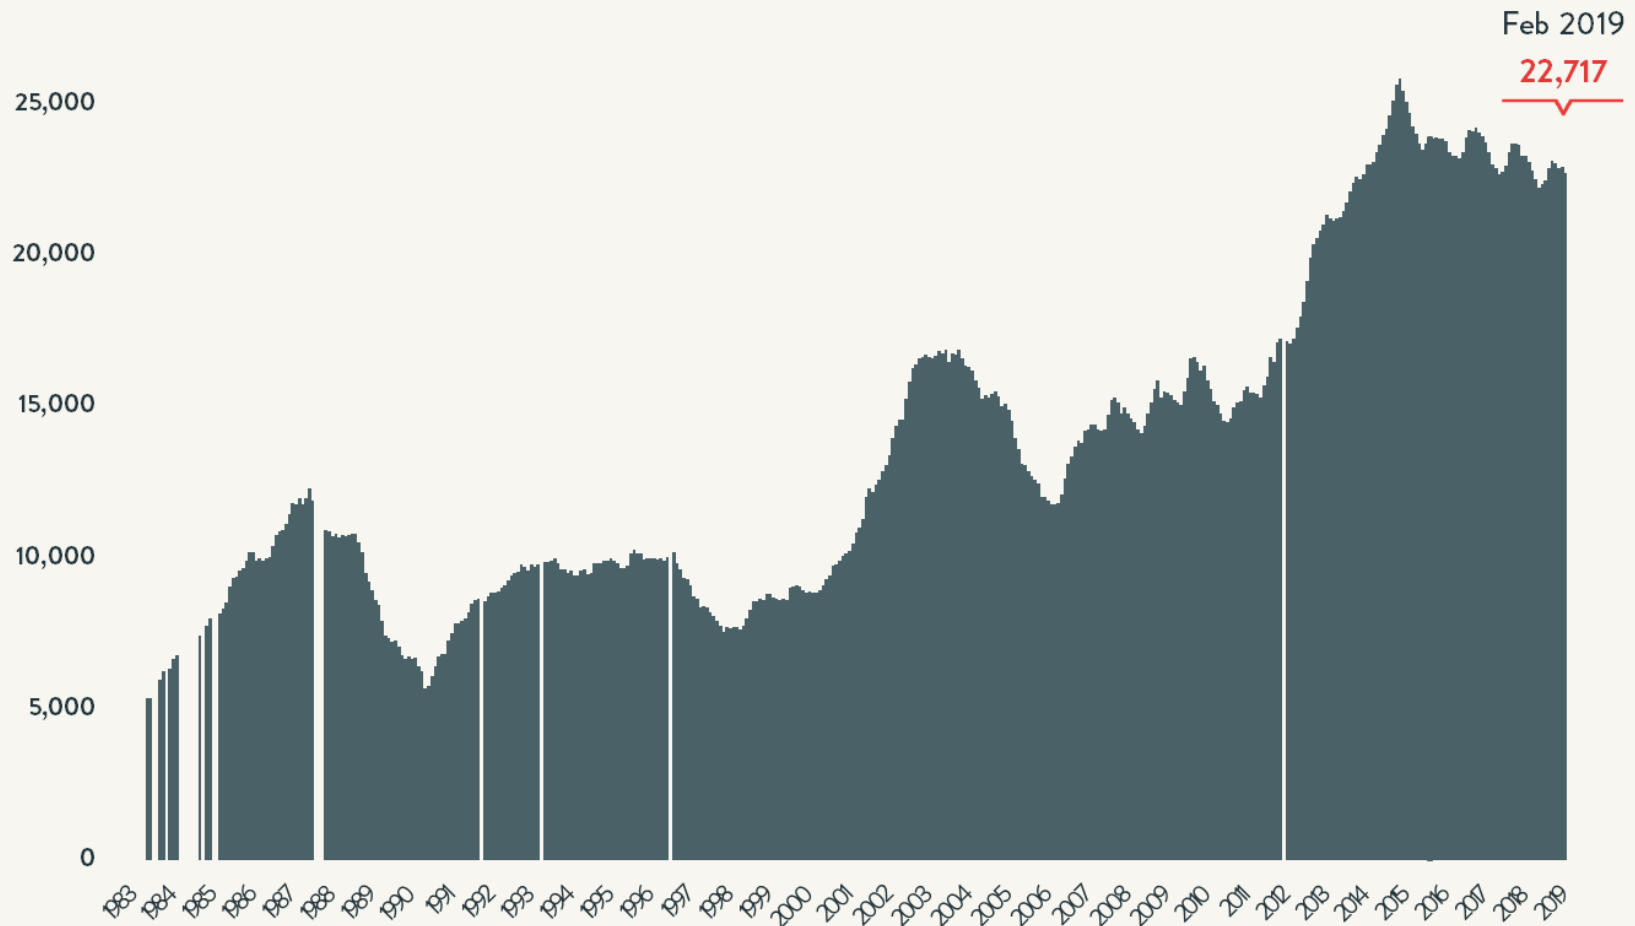

Number of Homeless Children Each Night in NYC Shelters 1983 - 2019

Source: NYC Department of Homeless Services and Human Resource Administration; LL37 Reports