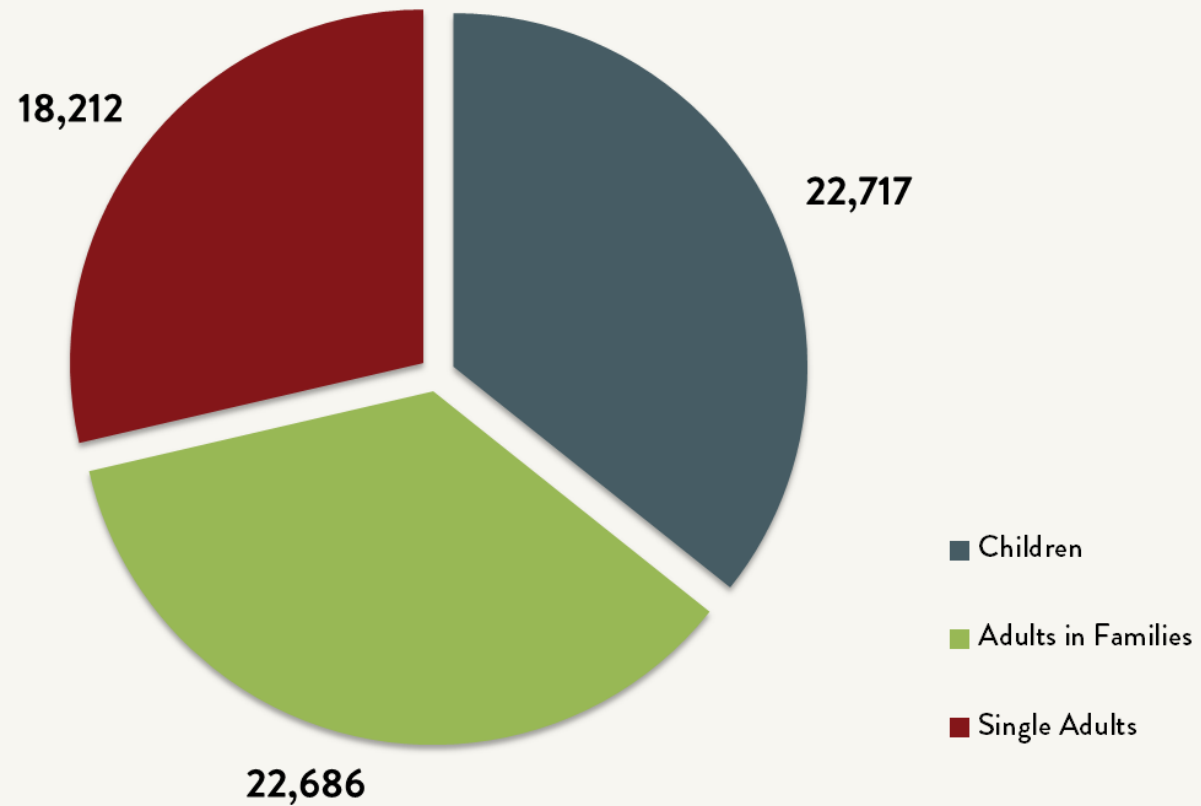

Number of Homeless People Each Night in NYC Shelters 1983 - 2019

Feb 2019

63,615

Source: NYC Department of Homeless Services; LL37 Reports

Data include individuals in DHS municipal system, Safe Havens, stabilization beds, veteran's shelters, criminal justice beds, and HPD emergency shelters.

Number of Homeless People Each Night in NYC Shelters February 2019

Total NYC
Municipal Shelter
Population:
63,615

Source: NYC Department of Homeless Services and Human Resource Administration; LL37 Reports