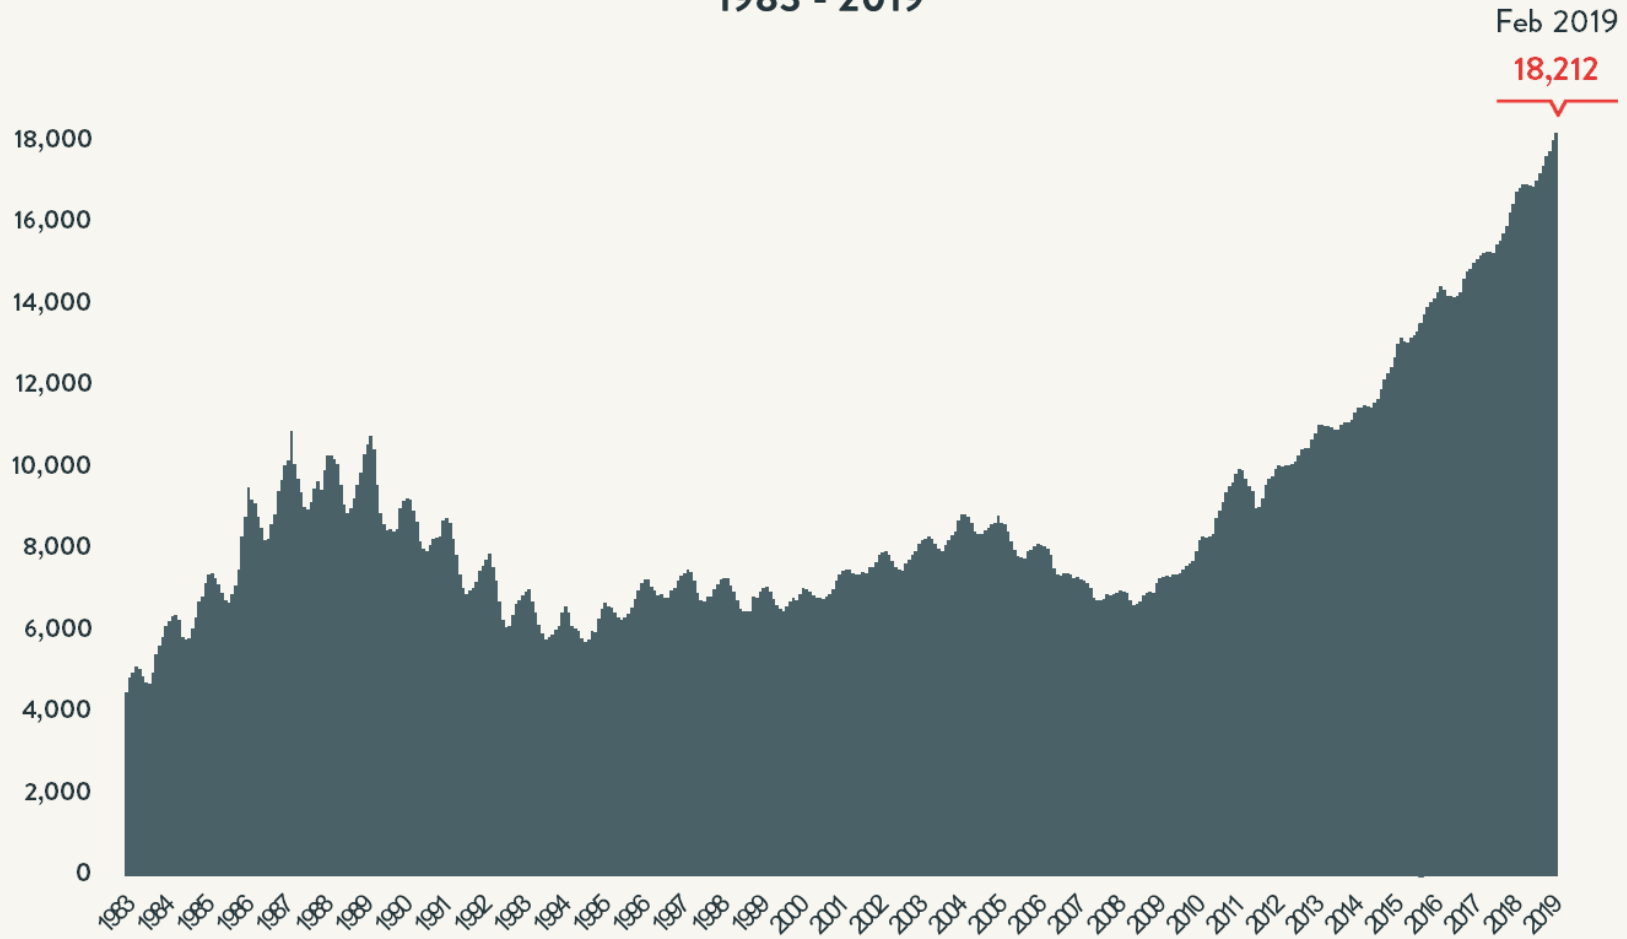

Number of Homeless Single Adults Each Night in NYC Shelters 1983 - 2019

Source: NYC Department of Homeless Services and Human Resource Administration; LL37 Reports