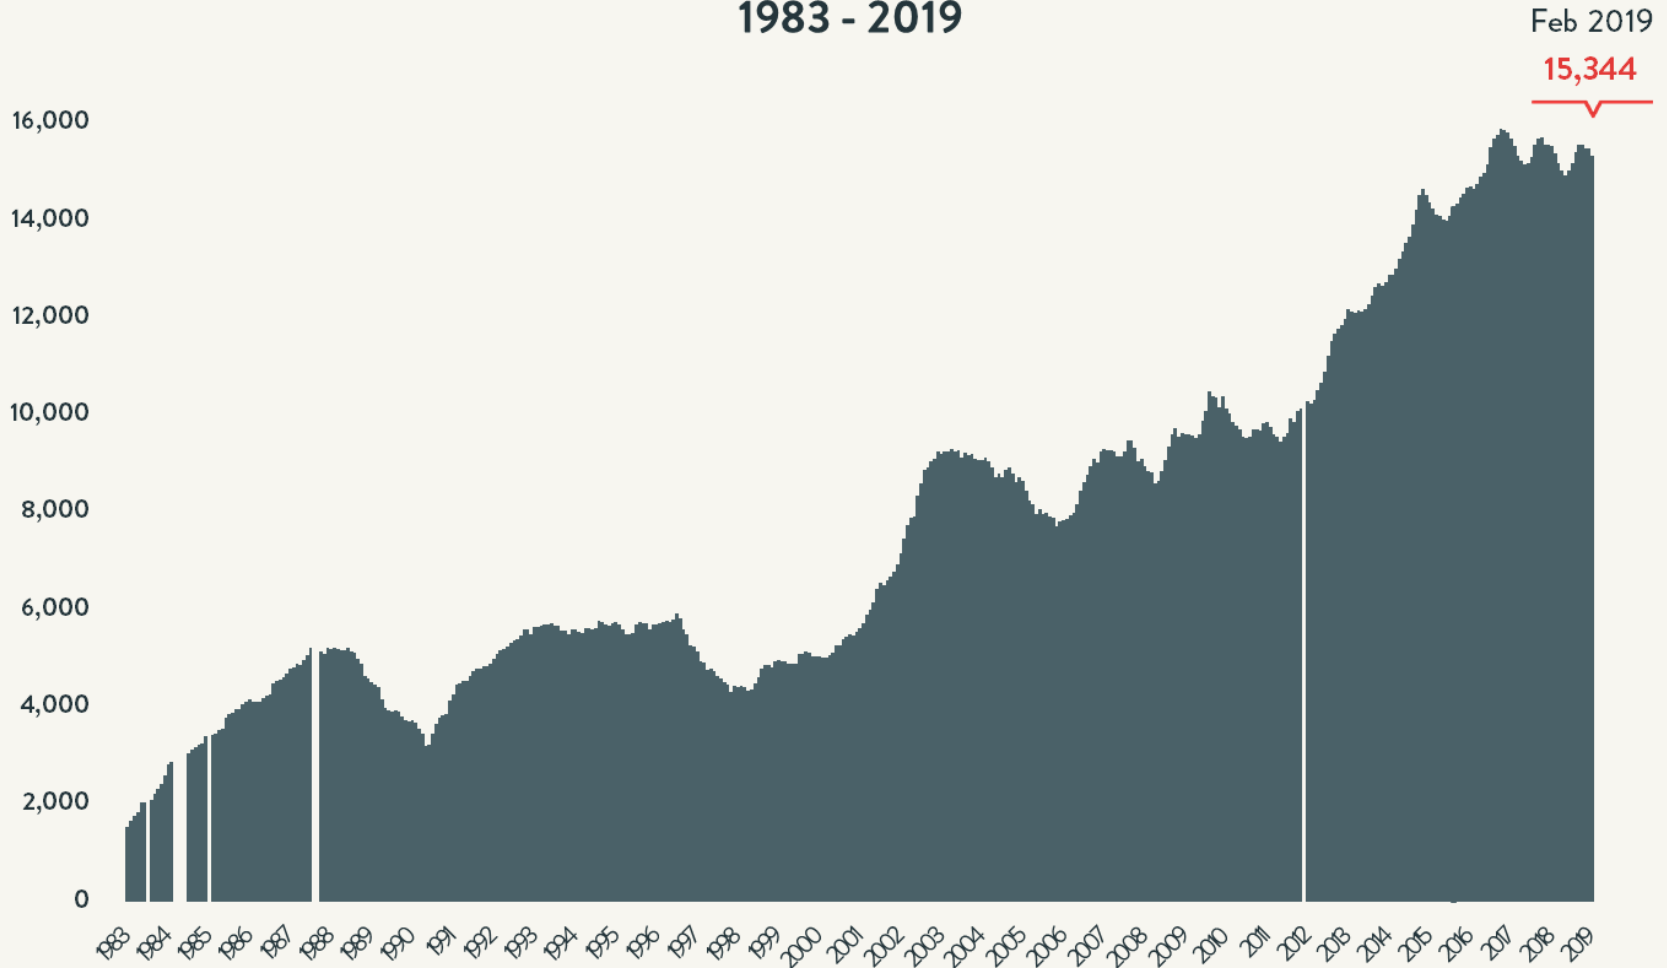

Number of Homeless Families Each Night in NYC Shelters 1983 - 2019

Source: NYC Department of Homeless Services and Human Resource Administration; LL37 Reports