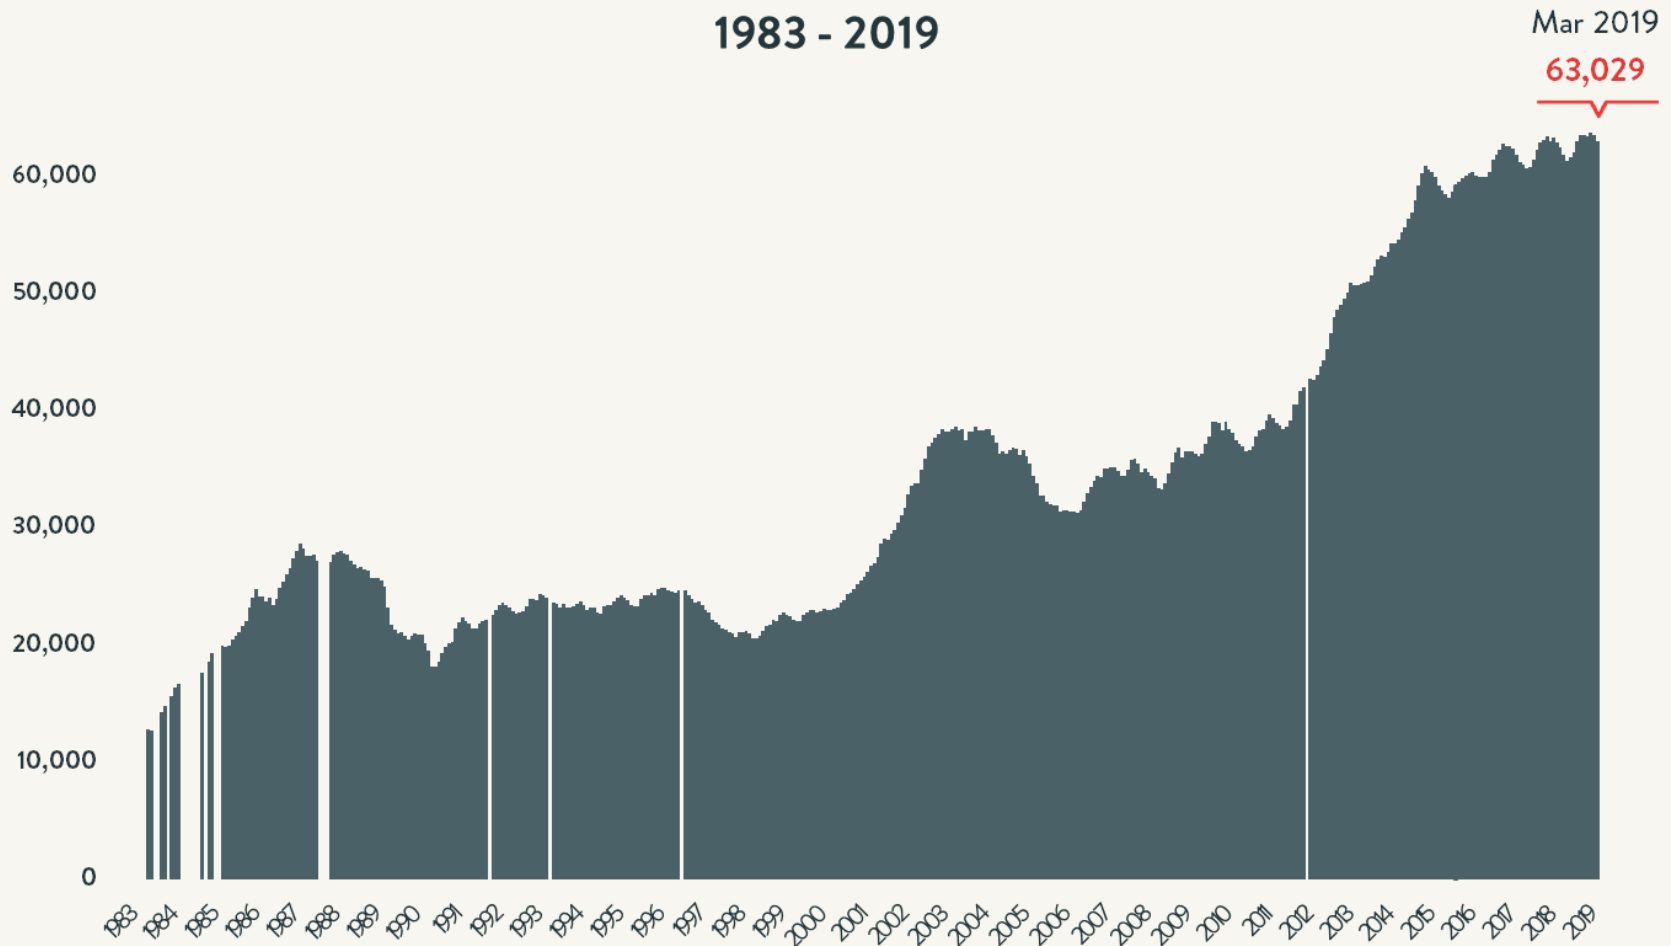

Number of Homeless People Each Night in NYC Shelters 1983 - 2019

Mar 2019

63,029

Data include individuals in DHS shelter system (including Safe Havens, stabilization beds, veteran's shelters, criminal justice beds) and HPD emergency shelters (<2 percent of total census).

Source: NYC Department of Homeless Services; Local Law 37 Reports

Number of Homeless People Each Night in NYC Shelters March 2019

Total NYC
Municipal Shelter
Population:
63,029

Source: NYC Department of Homeless Services and Human Resource Administration; Local Law 37 Reports