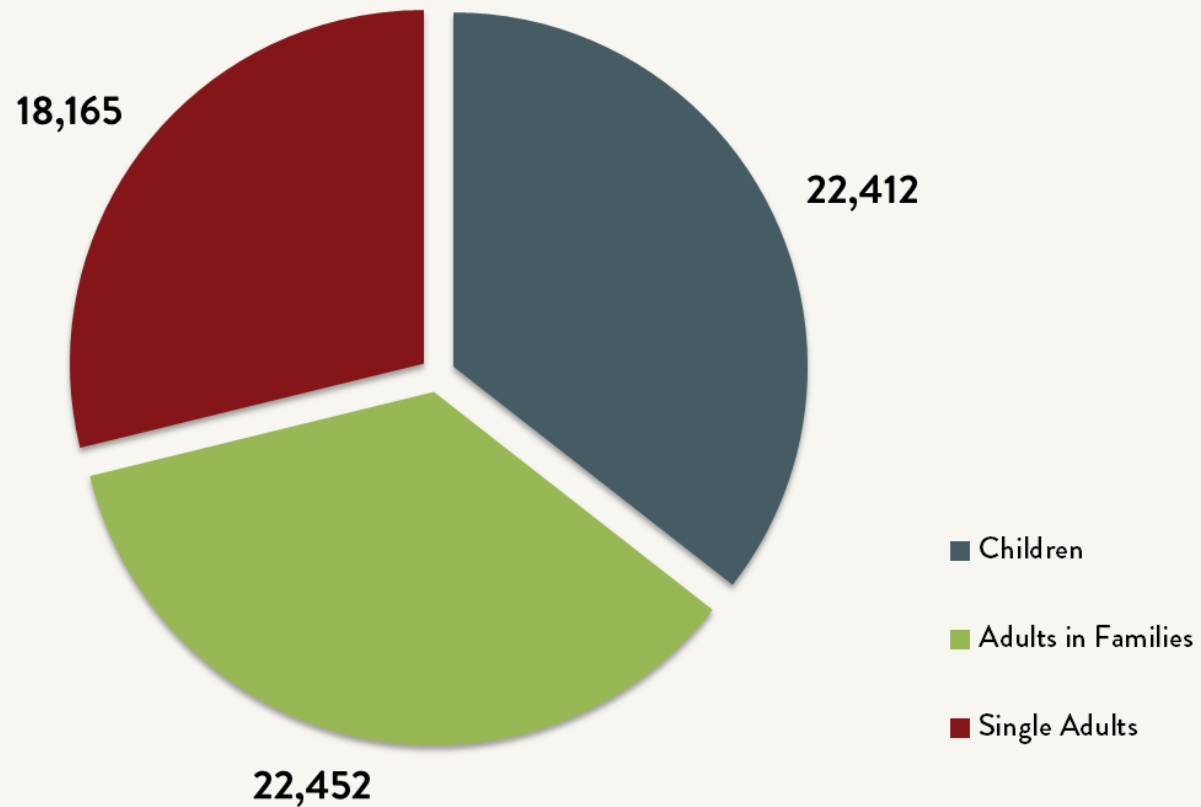

Number of Homeless People Each Night in NYC Shelters 1983 - 2019

Mar 2019

63,029

Data include individuals in DHS shelter system (including Safe Havens, stabilization beds, veteran's shelters, criminal justice beds) and HPD emergency shelters (<2 percent of total census).

Source: NYC Department of Homeless Services; Local Law 37 Reports

Number of Homeless People Each Night in NYC Shelters March 2019

Total NYC
Municipal Shelter
Population:
63,029

Source: NYC Department of Homeless Services and Human Resource Administration; Local Law 37 Reports

Number of Homeless Families Each Night in NYC Shelters 1983 - 2019

Source: NYC Department of Homeless Services and Human Resource Administration; Local Law 37 Reports

Number of Homeless Children Each Night in NYC Shelters 1983 - 2019