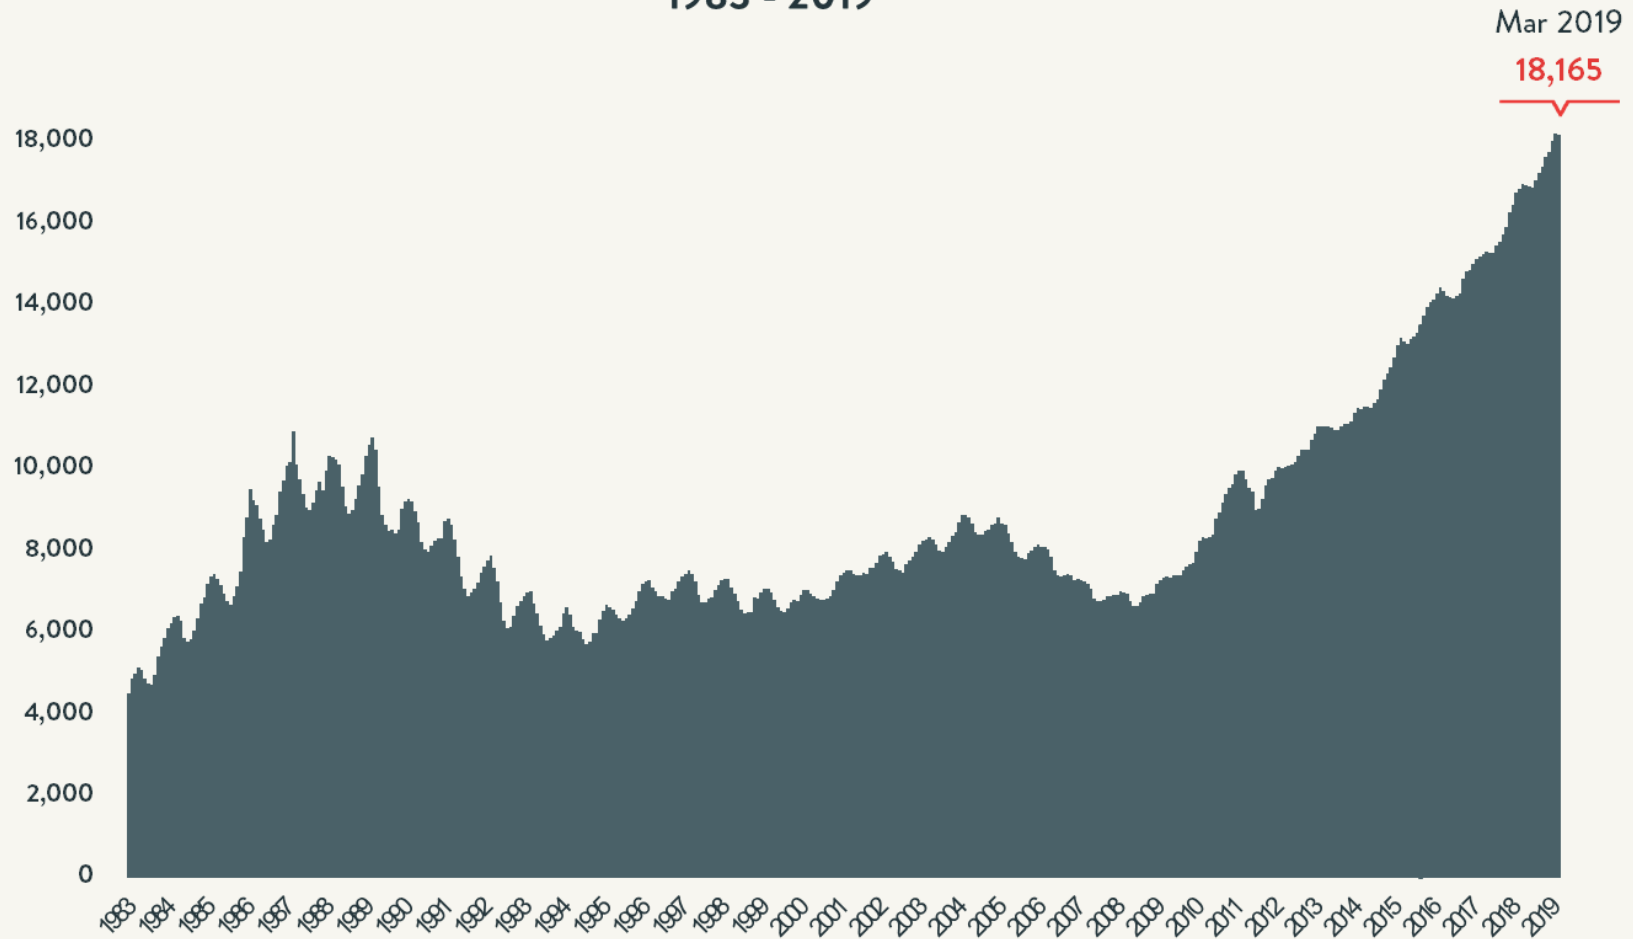

Number of Homeless Single Adults Each Night in NYC Shelters
1983 - 2019

Source: NYC Department of Homeless Services and Human Resources Administration; Local Law 37 Reports