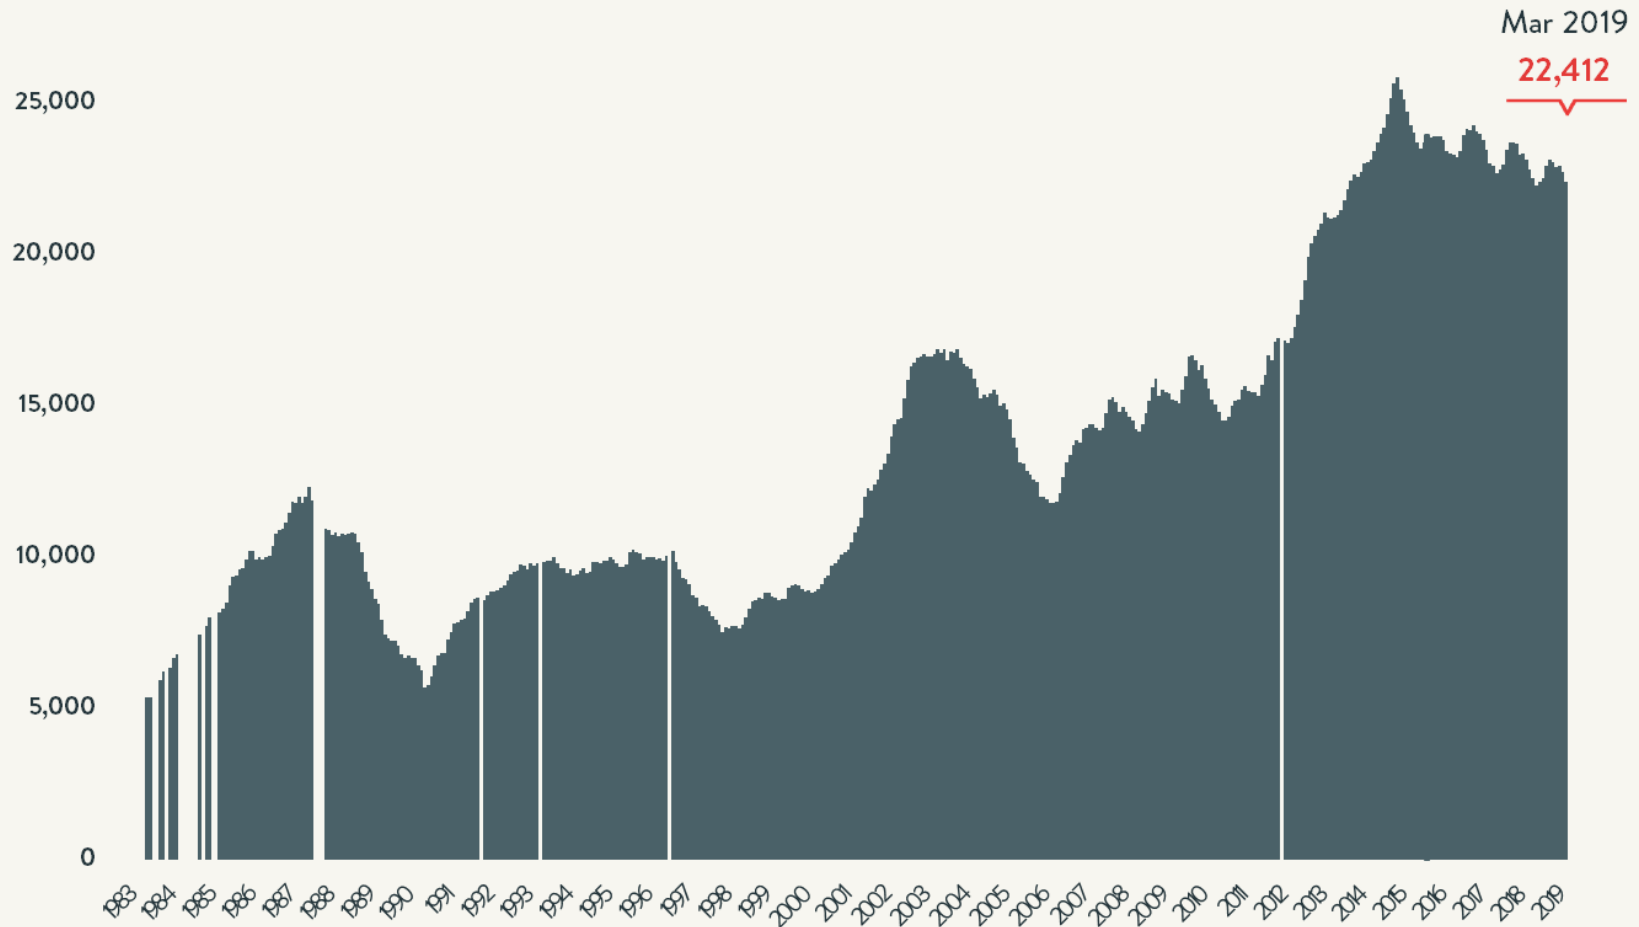

Number of Homeless Single Adults Each Night in NYC Shelters
1983 - 2019

Number of Homeless Children Each Night in NYC Shelters 1983 - 2019

Source: NYC Department of Homeless Services and Human Resource Administration; Local Law 37 Reports