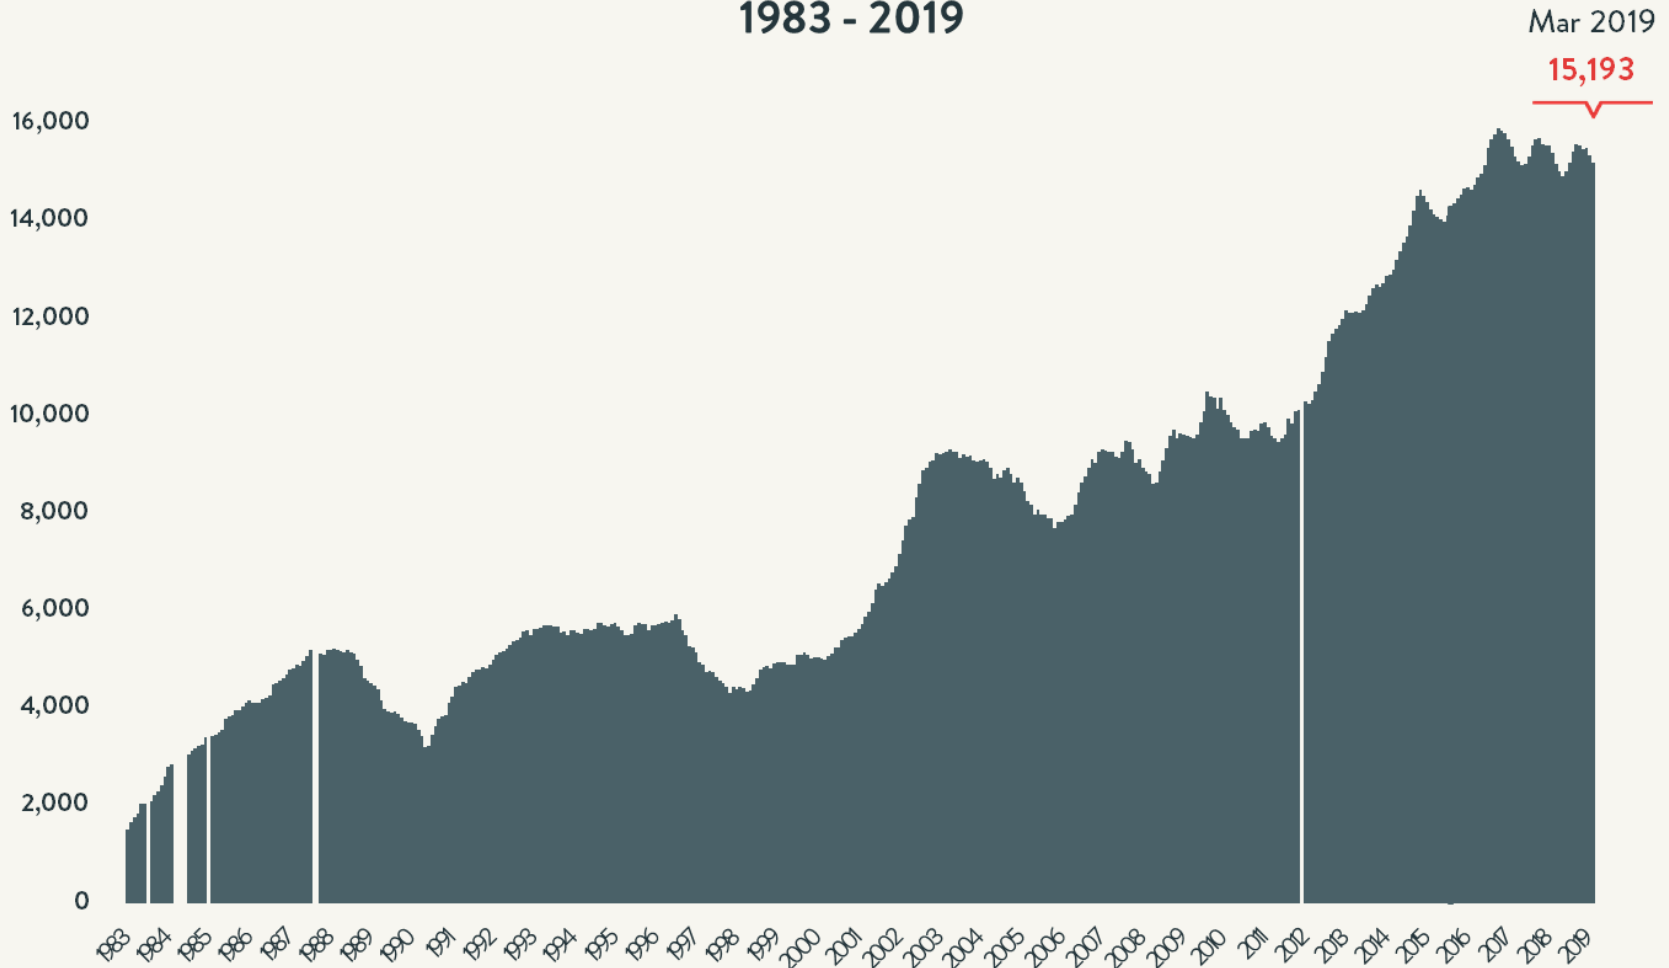

Number of Homeless Families Each Night in NYC Shelters 1983 - 2019

Source: NYC Department of Homeless Services and Human Resource Administration; Local Law 37 Reports