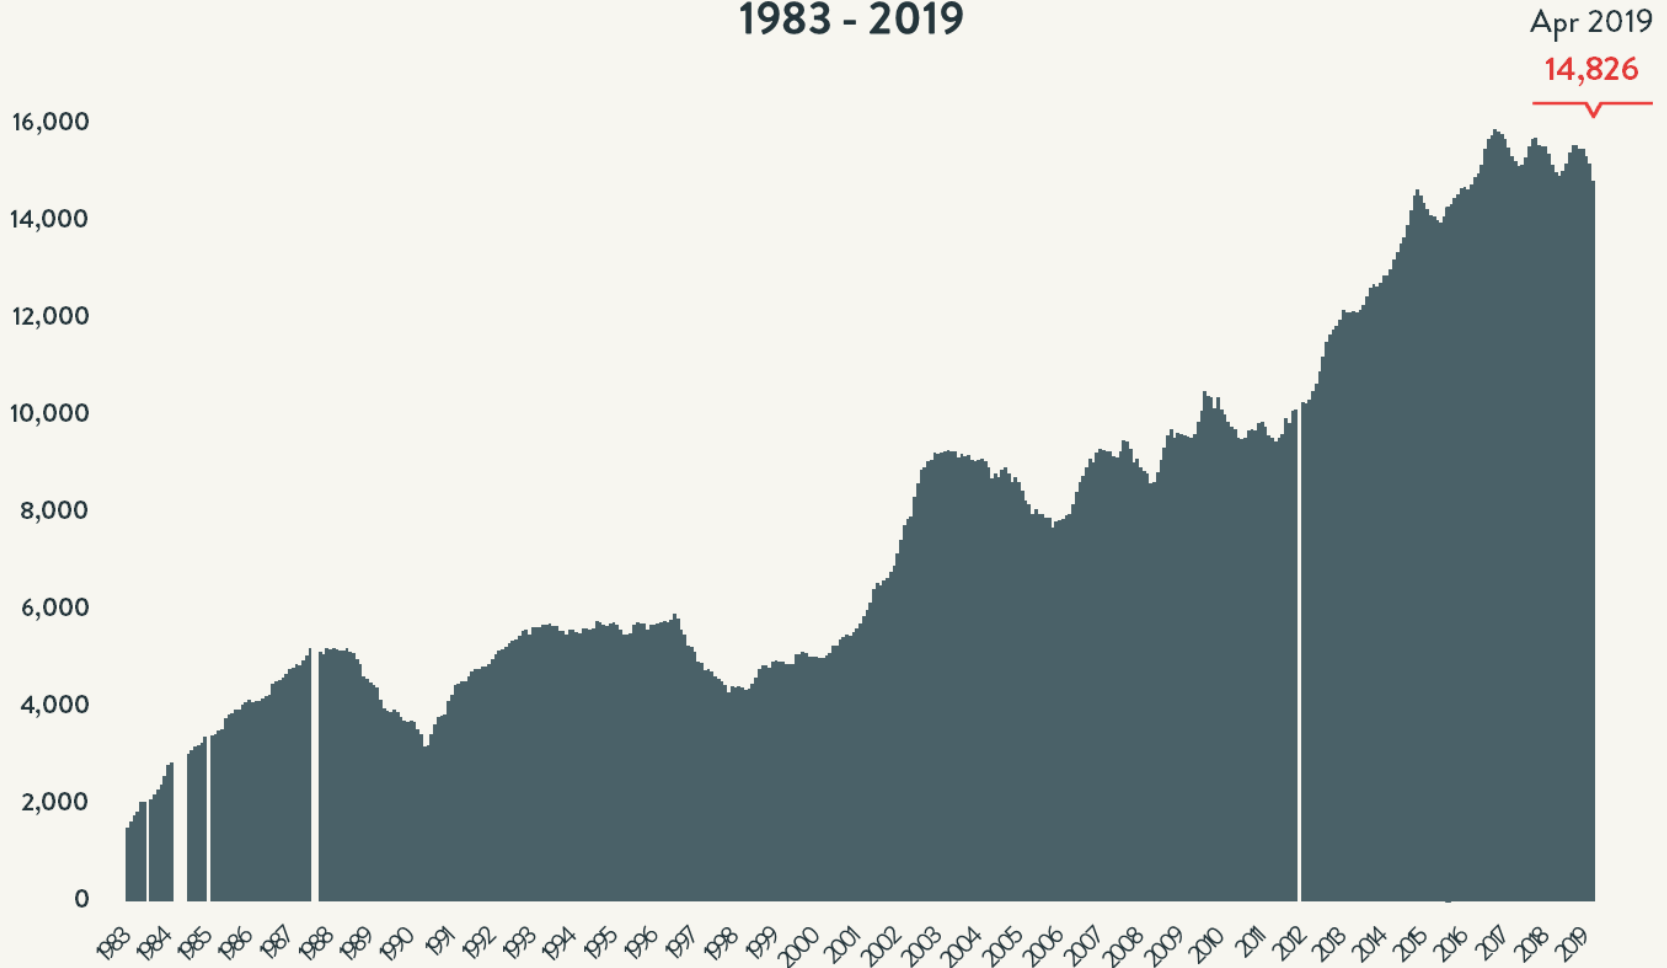

Number of Homeless Families Each Night in NYC Shelters 1983 - 2019

Source: NYC Department of Homeless Services and Human Resource Administration; Local Law 37 Reports