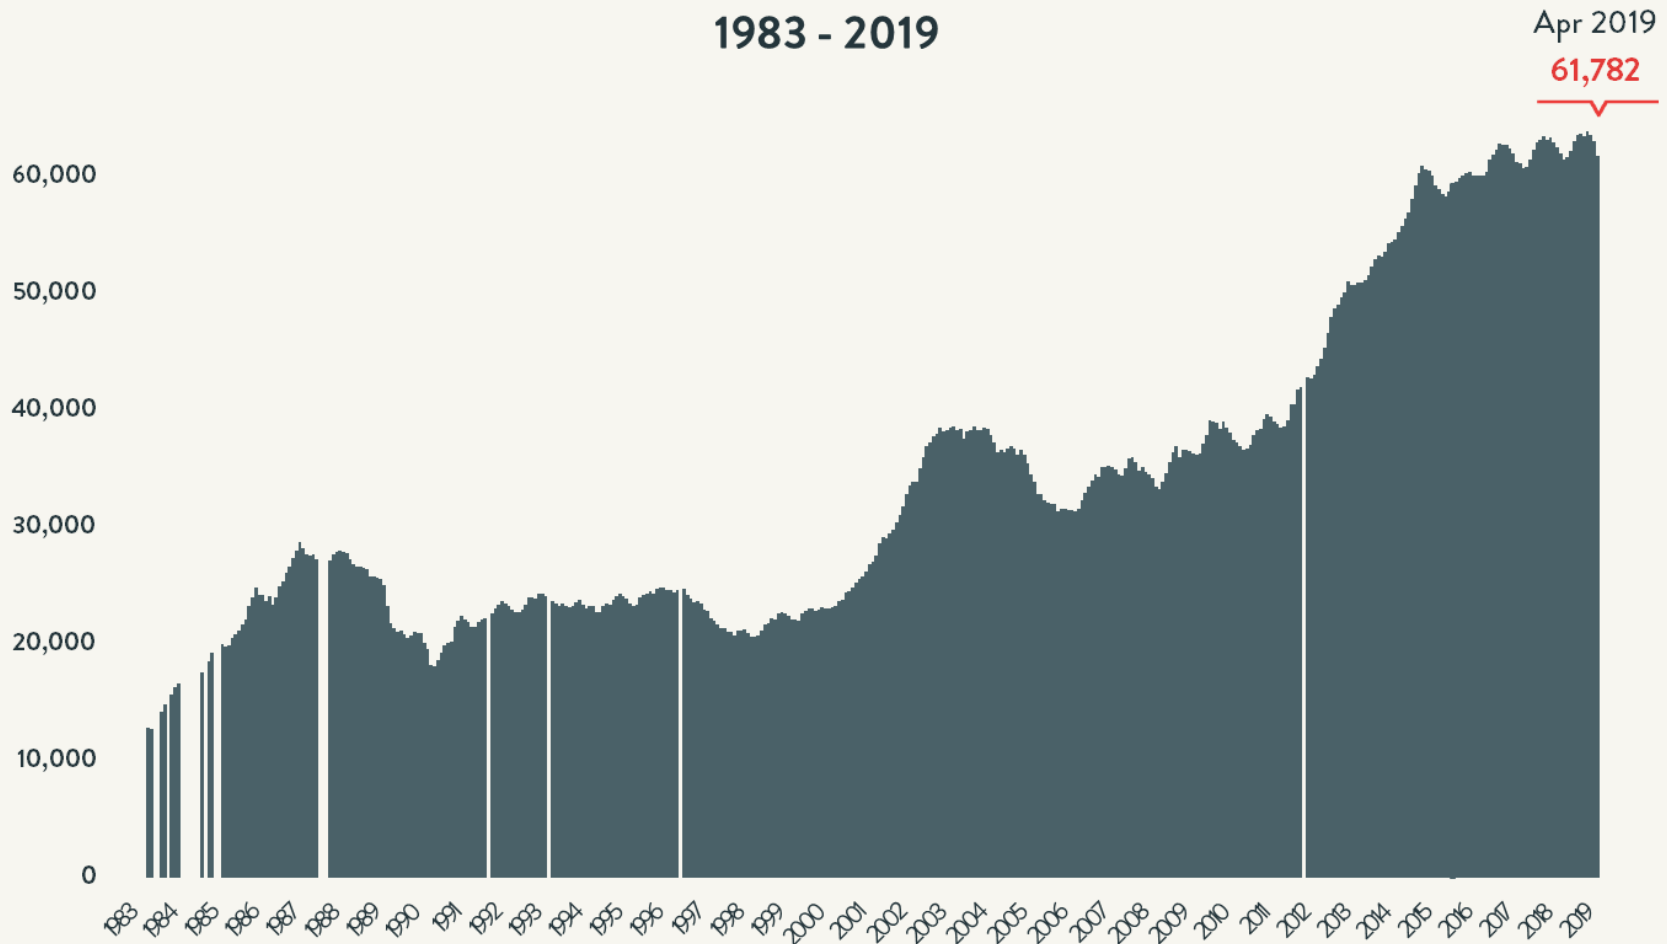

Number of Homeless People Each Night in NYC Shelters 1983 - 2019

Data include individuals in DHS shelter system (including Safe Havens, stabilization beds, veteran's shelters, criminal justice beds) and HPD emergency shelters (<2 percent of total census).

Source: NYC Department of Homeless Services; Local Law 37 Reports

Number of Homeless People Each Night in NYC Shelters April 2019

Total NYC
Municipal Shelter
Population:
61,782

Source: NYC Department of Homeless Services and Human Resource Administration; Local Law 37 Reports