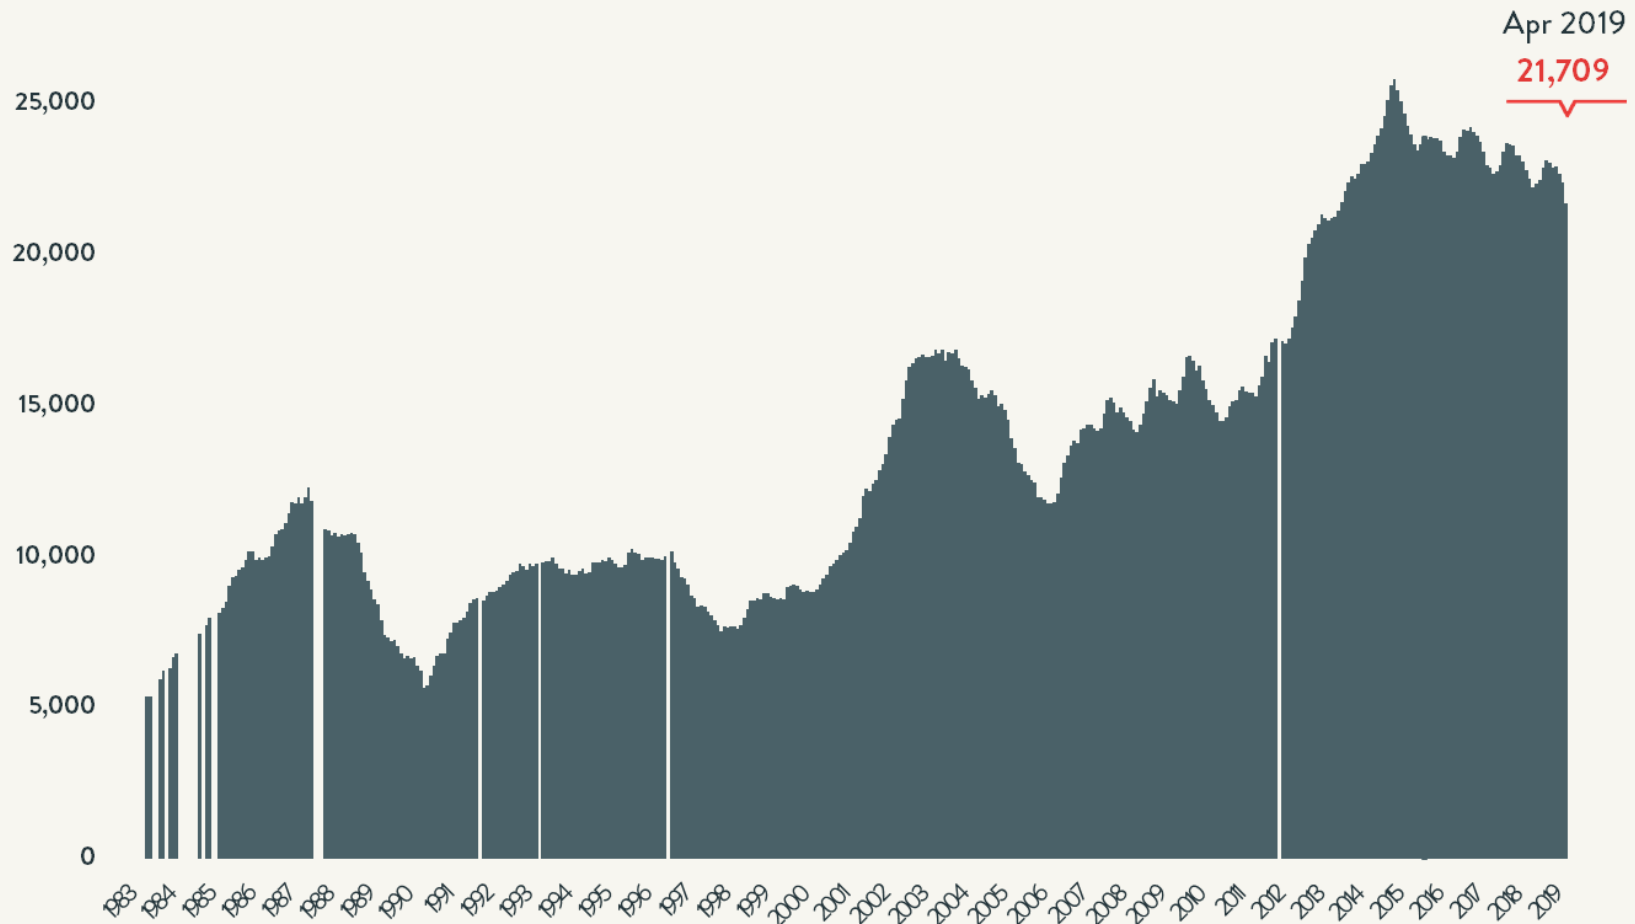

Number of Homeless Single Adults Each Night in NYC Shelters
1983 - 2019

Number of Homeless Children Each Night in NYC Shelters 1983 - 2019

Source: NYC Department of Homeless Services and Human Resource Administration; Local Law 37 Reports