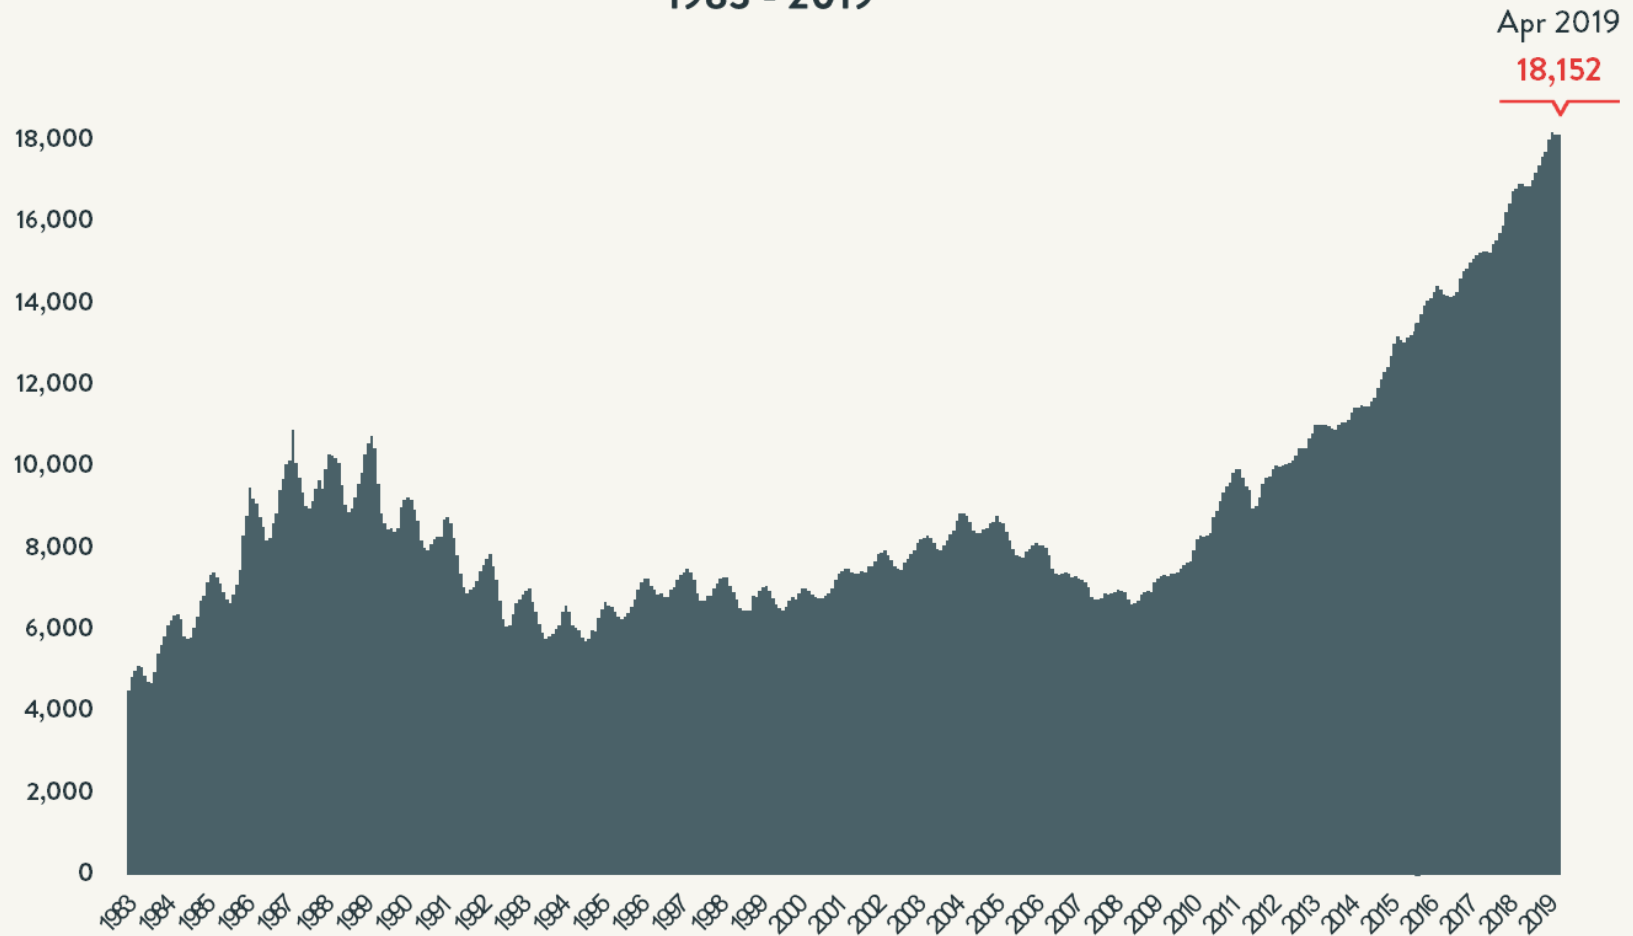

Number of Homeless Single Adults Each Night in NYC Shelters
1983 - 2019

Source: NYC Department of Homeless Services and Human Resources Administration; Local Law 37 Reports