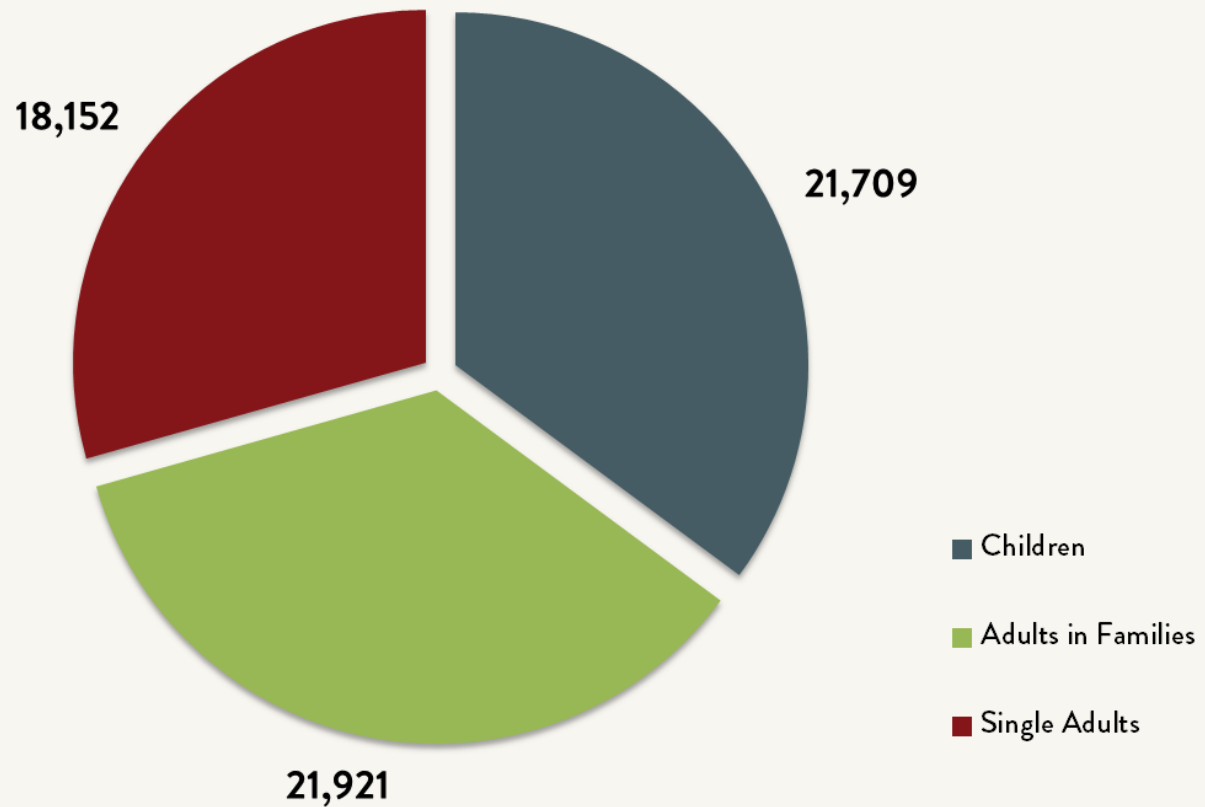

Number of Homeless People Each Night in NYC Shelters 1983 - 2019

Data include individuals in DHS shelter system (including Safe Havens, stabilization beds, veteran's shelters, criminal justice beds) and HPD emergency shelters (<2 percent of total census).

Source: NYC Department of Homeless Services; Local Law 37 Reports

Number of Homeless People Each Night in NYC Shelters April 2019

Total NYC
Municipal Shelter
Population:
61,782

Source: NYC Department of Homeless Services and Human Resource Administration; Local Law 37 Reports