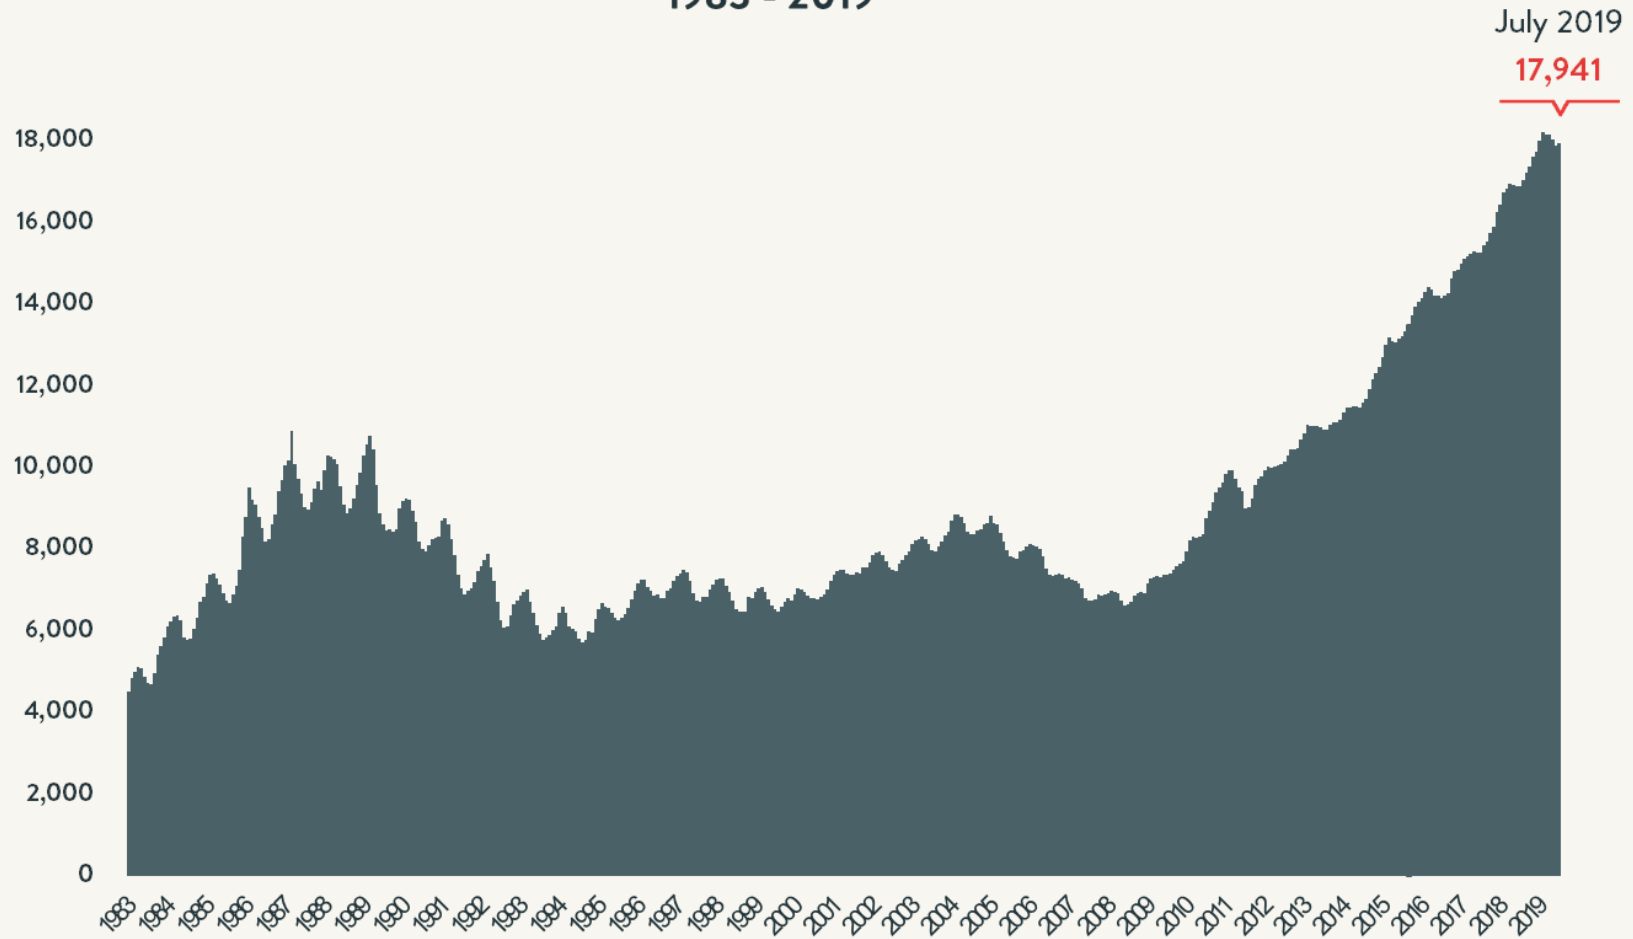

Number of Homeless Single Adults Each Night in NYC Shelters
1983 - 2019

Source: NYC Department of Homeless Services and Human Resources Administration; Local Law 37 Reports