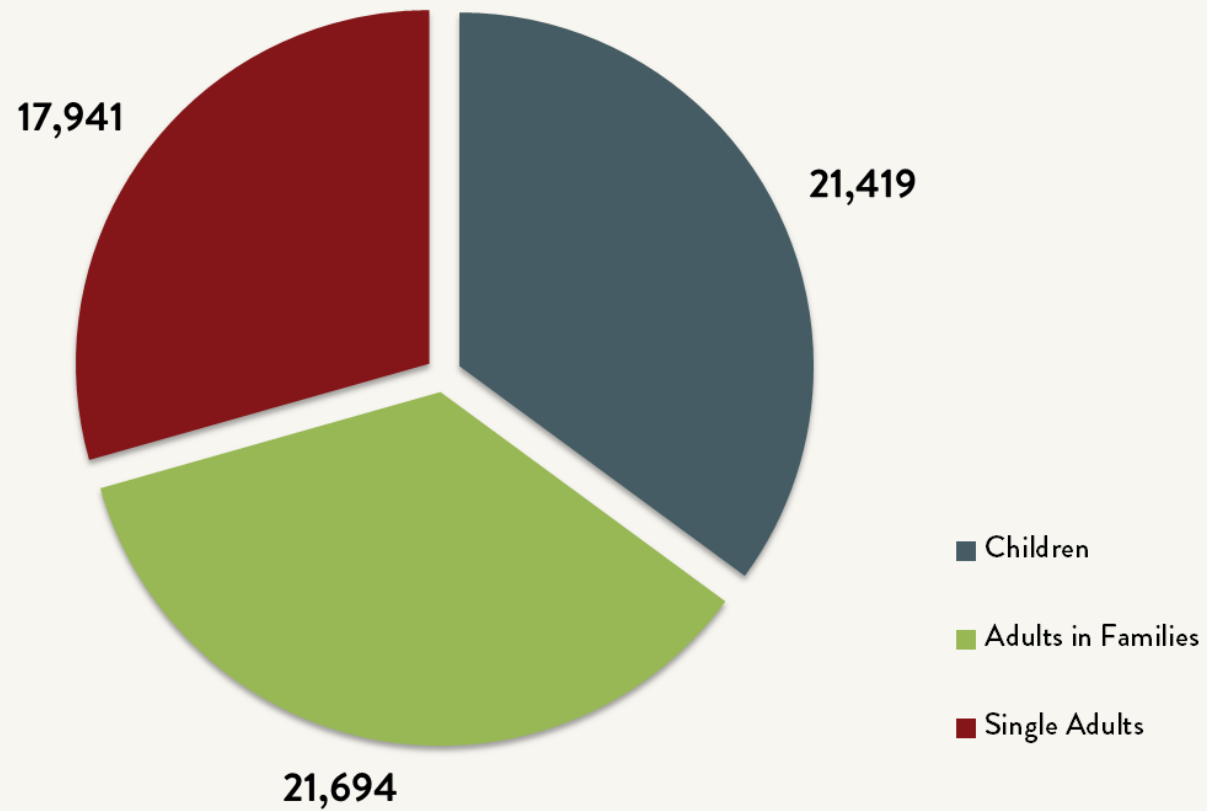

Number of Homeless People Each Night in NYC Shelters 1983 - 2019

Data include individuals in DHS shelter system (including Safe Havens, stabilization beds, veteran's shelters, criminal justice beds) and HPD emergency shelters (<2 percent of total census).

Source: NYC Department of Homeless Services; Local Law 37 Reports

Number of Homeless People Each Night in NYC Shelters July 2019

Total NYC
Municipal Shelter
Population:
61,054

Source: NYC Department of Homeless Services and Human Resource Administration; Local Law 37 Reports

Number of Homeless Families Each Night in NYC Shelters 1983 - 2019

Source: NYC Department of Homeless Services and Human Resource Administration; Local Law 37 Reports

Number of Homeless Children Each Night in NYC Shelters 1983 - 2019