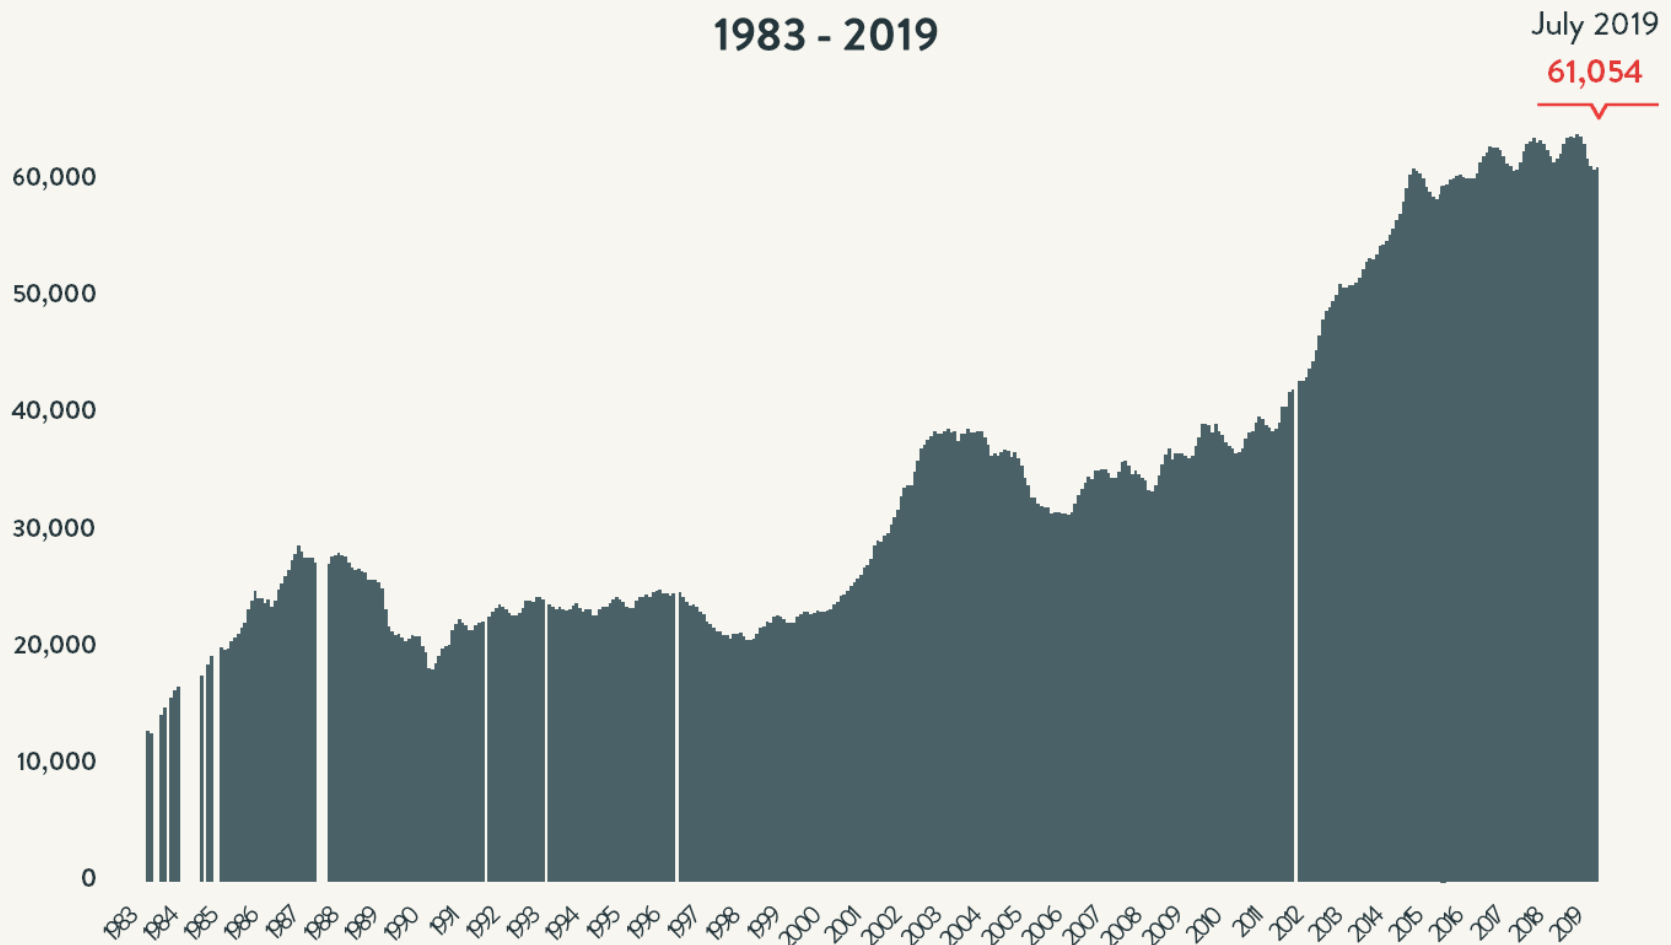

Number of Homeless People Each Night in NYC Shelters 1983 - 2019

Data include individuals in DHS shelter system (including Safe Havens, stabilization beds, veteran's shelters, criminal justice beds) and HPD emergency shelters (<2 percent of total census).

Source: NYC Department of Homeless Services; Local Law 37 Reports

Number of Homeless People Each Night in NYC Shelters July 2019

Total NYC
Municipal Shelter
Population:
61,054

Source: NYC Department of Homeless Services and Human Resource Administration; Local Law 37 Reports