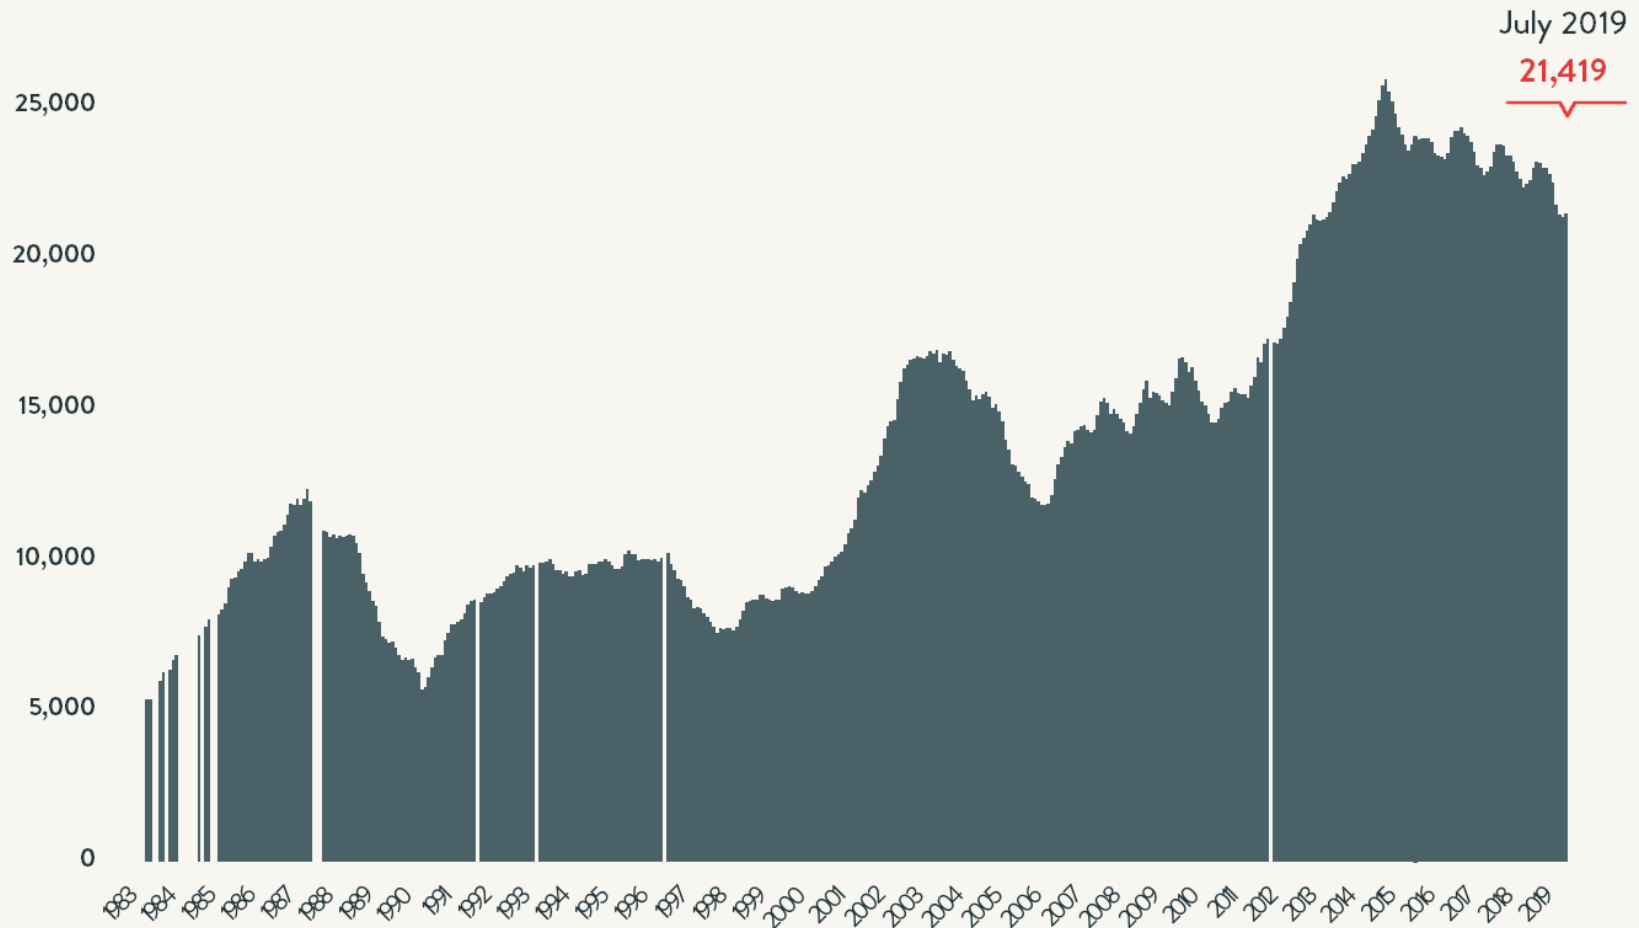

Number of Homeless Children Each Night in NYC Shelters 1983 - 2019

July 2019

21,419

Source: NYC Department of Homeless Services and Human Resource Administration; Local Law 37 Reports