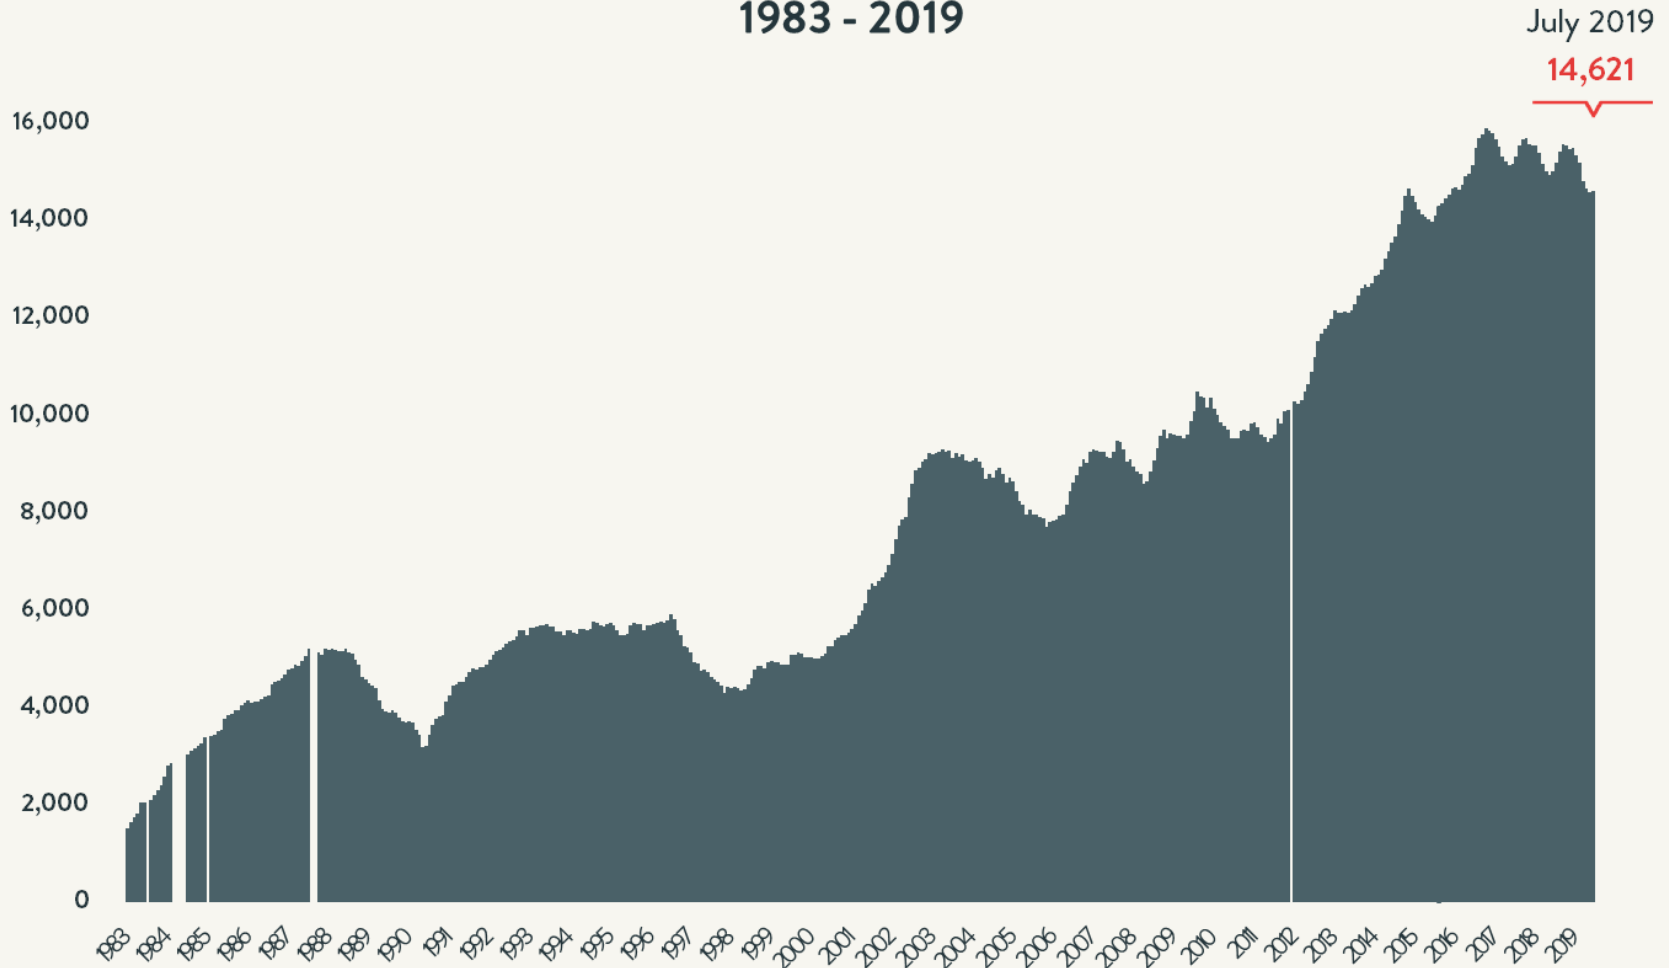

Number of Homeless Families Each Night in NYC Shelters 1983 - 2019

Source: NYC Department of Homeless Services and Human Resource Administration; Local Law 37 Reports