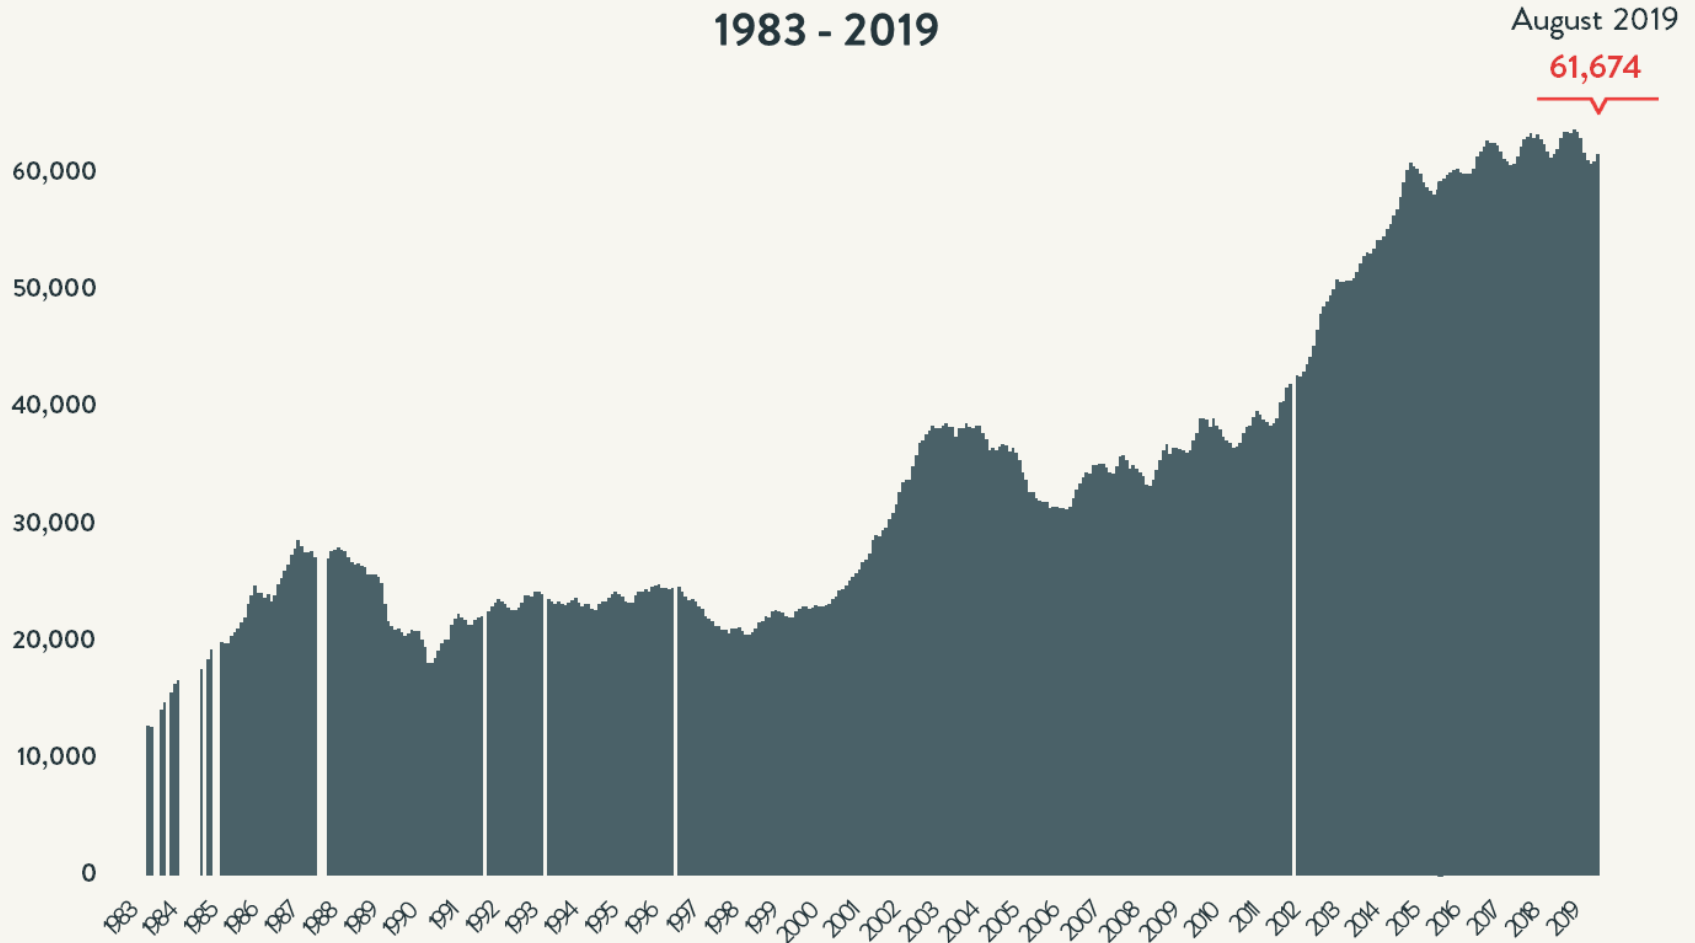

Number of Homeless People Each Night in NYC Shelters 1983 - 2019

August 2019

61,674

Data include individuals in DHS shelter system (including Safe Havens, stabilization beds, veteran's shelters, criminal justice beds) and HPD emergency shelters (<2 percent of total census).

Source: NYC Department of Homeless Services; Local Law 37 Reports

Number of Homeless People Each Night in NYC Shelters August 2019

Total NYC
Municipal Shelter
Population:
61,674

Source: NYC Department of Homeless Services and Human Resource Administration; Local Law 37 Reports