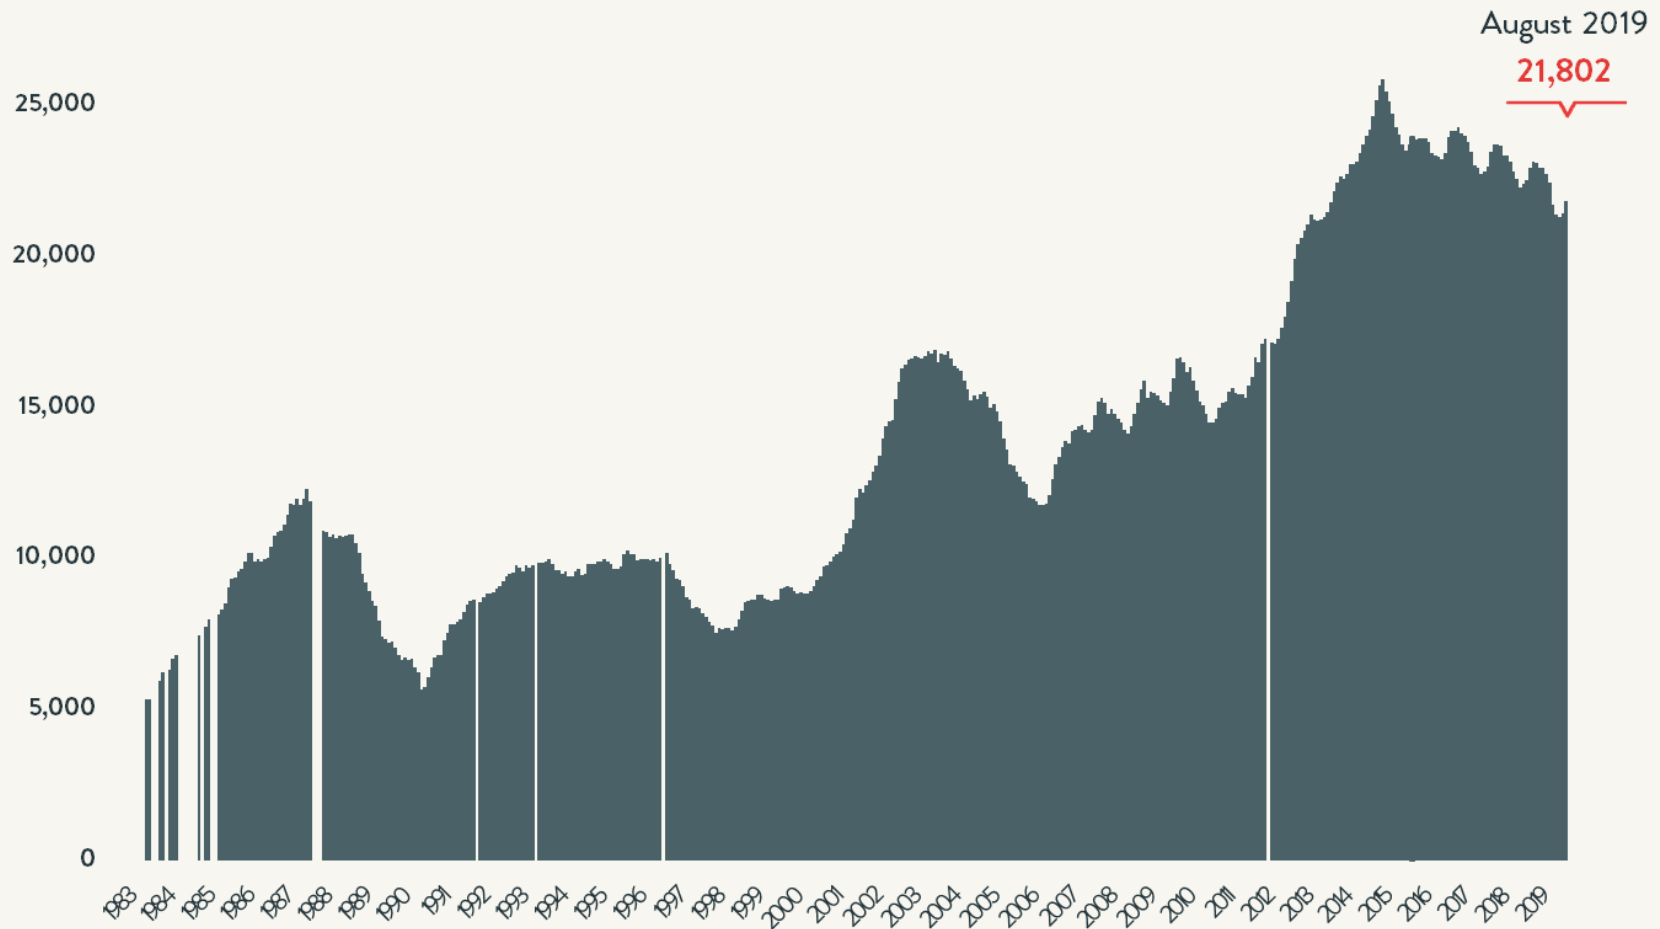

Number of Homeless Single Adults Each Night in NYC Shelters
1983 - 2019

Number of Homeless Children Each Night in NYC Shelters 1983 - 2019

Source: NYC Department of Homeless Services and Human Resource Administration; Local Law 37 Reports