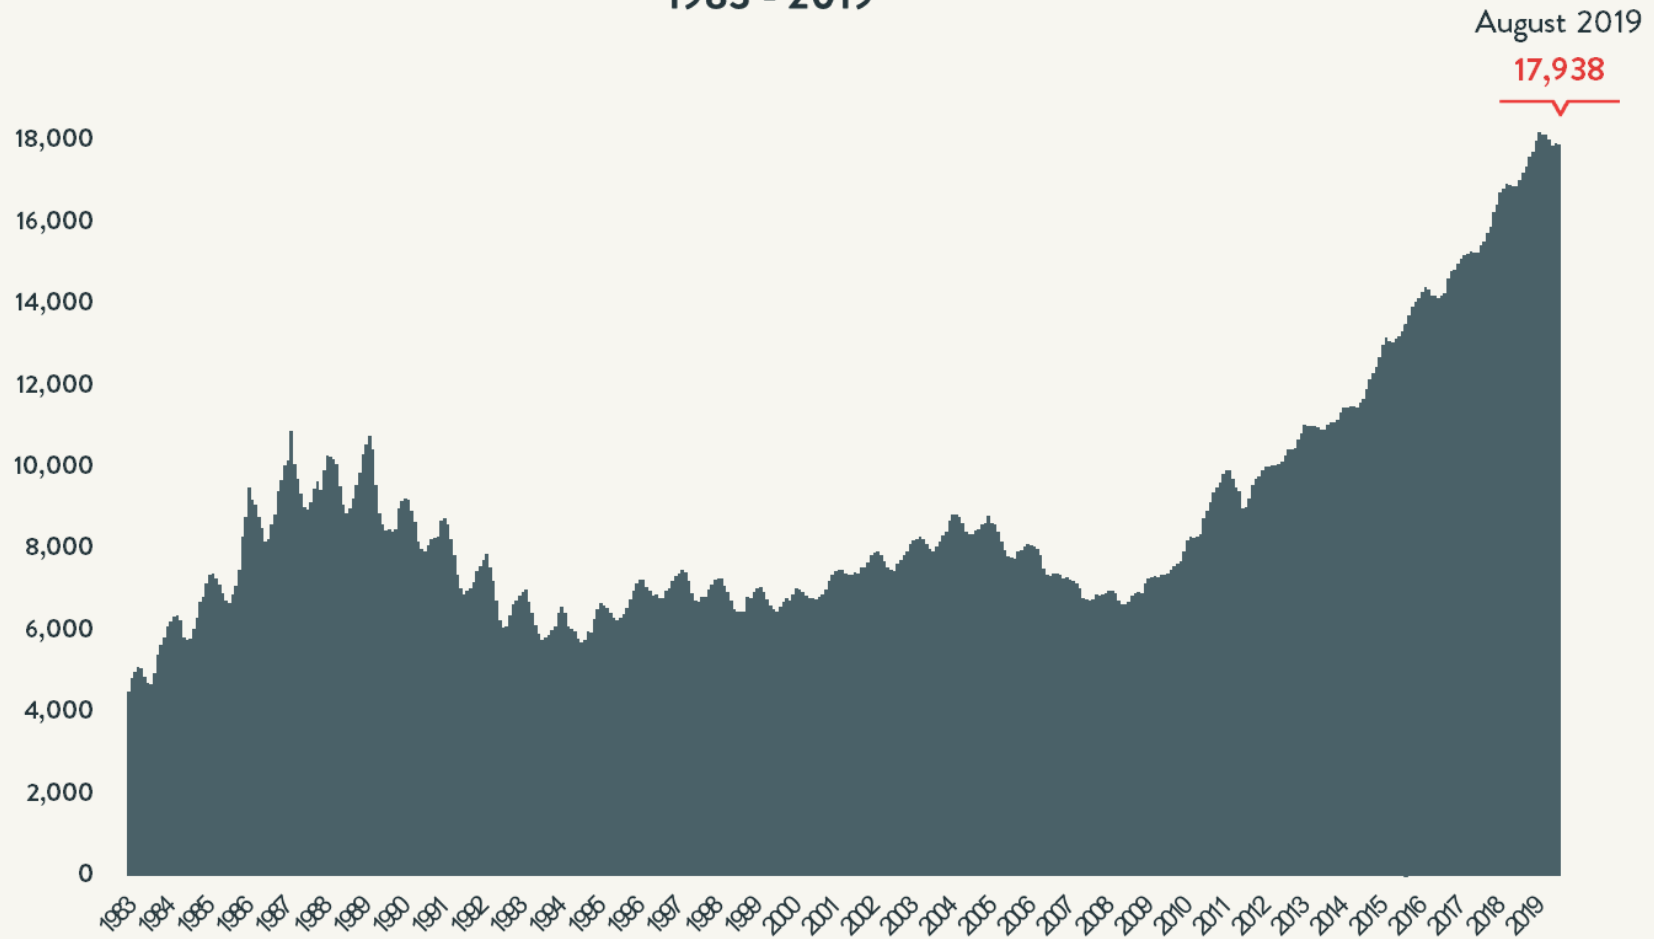

Number of Homeless Single Adults Each Night in NYC Shelters
1983 - 2019

Source: NYC Department of Homeless Services and Human Resources Administration; Local Law 37 Reports