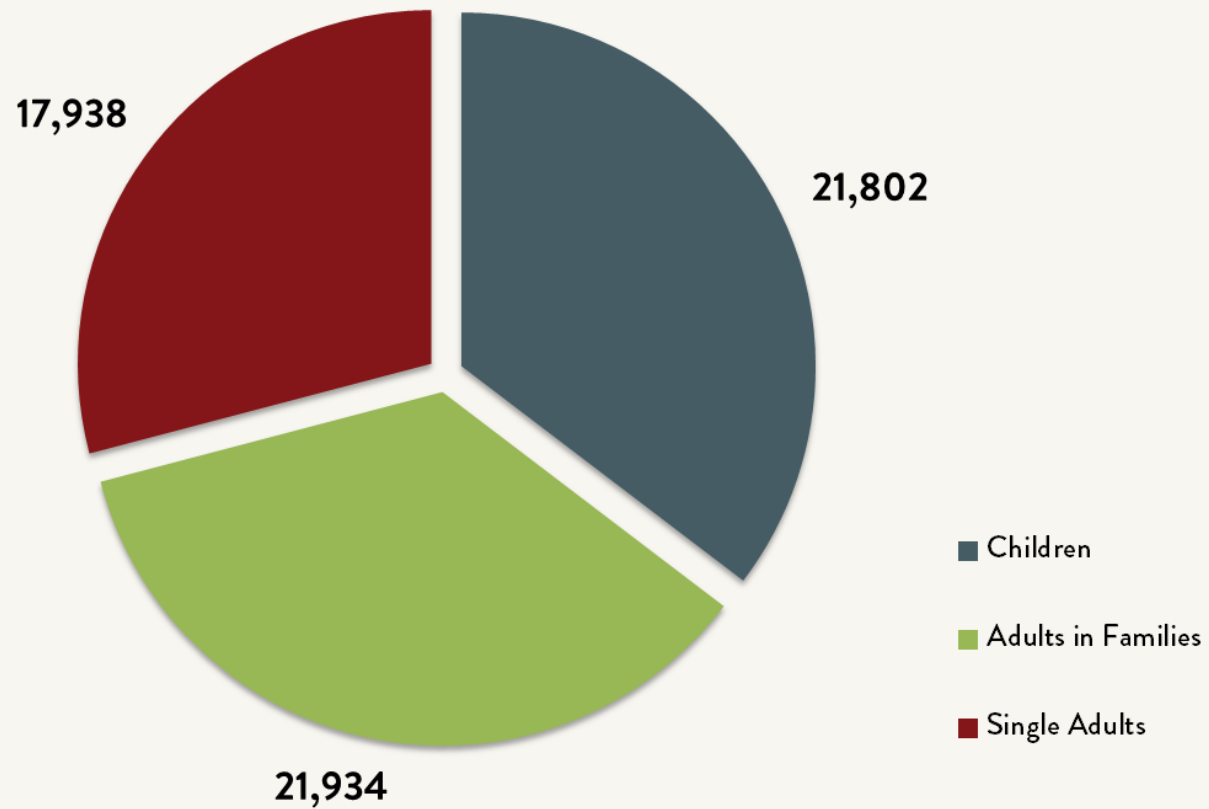

Number of Homeless People Each Night in NYC Shelters 1983 - 2019

August 2019

61,674

Data include individuals in DHS shelter system (including Safe Havens, stabilization beds, veteran's shelters, criminal justice beds) and HPD emergency shelters (<2 percent of total census).

Source: NYC Department of Homeless Services; Local Law 37 Reports

Number of Homeless People Each Night in NYC Shelters August 2019

Total NYC
Municipal Shelter
Population:
61,674

Source: NYC Department of Homeless Services and Human Resource Administration; Local Law 37 Reports

Number of Homeless Families Each Night in NYC Shelters 1983 - 2019

Source: NYC Department of Homeless Services and Human Resource Administration; Local Law 37 Reports

Number of Homeless Children Each Night in NYC Shelters 1983 - 2019