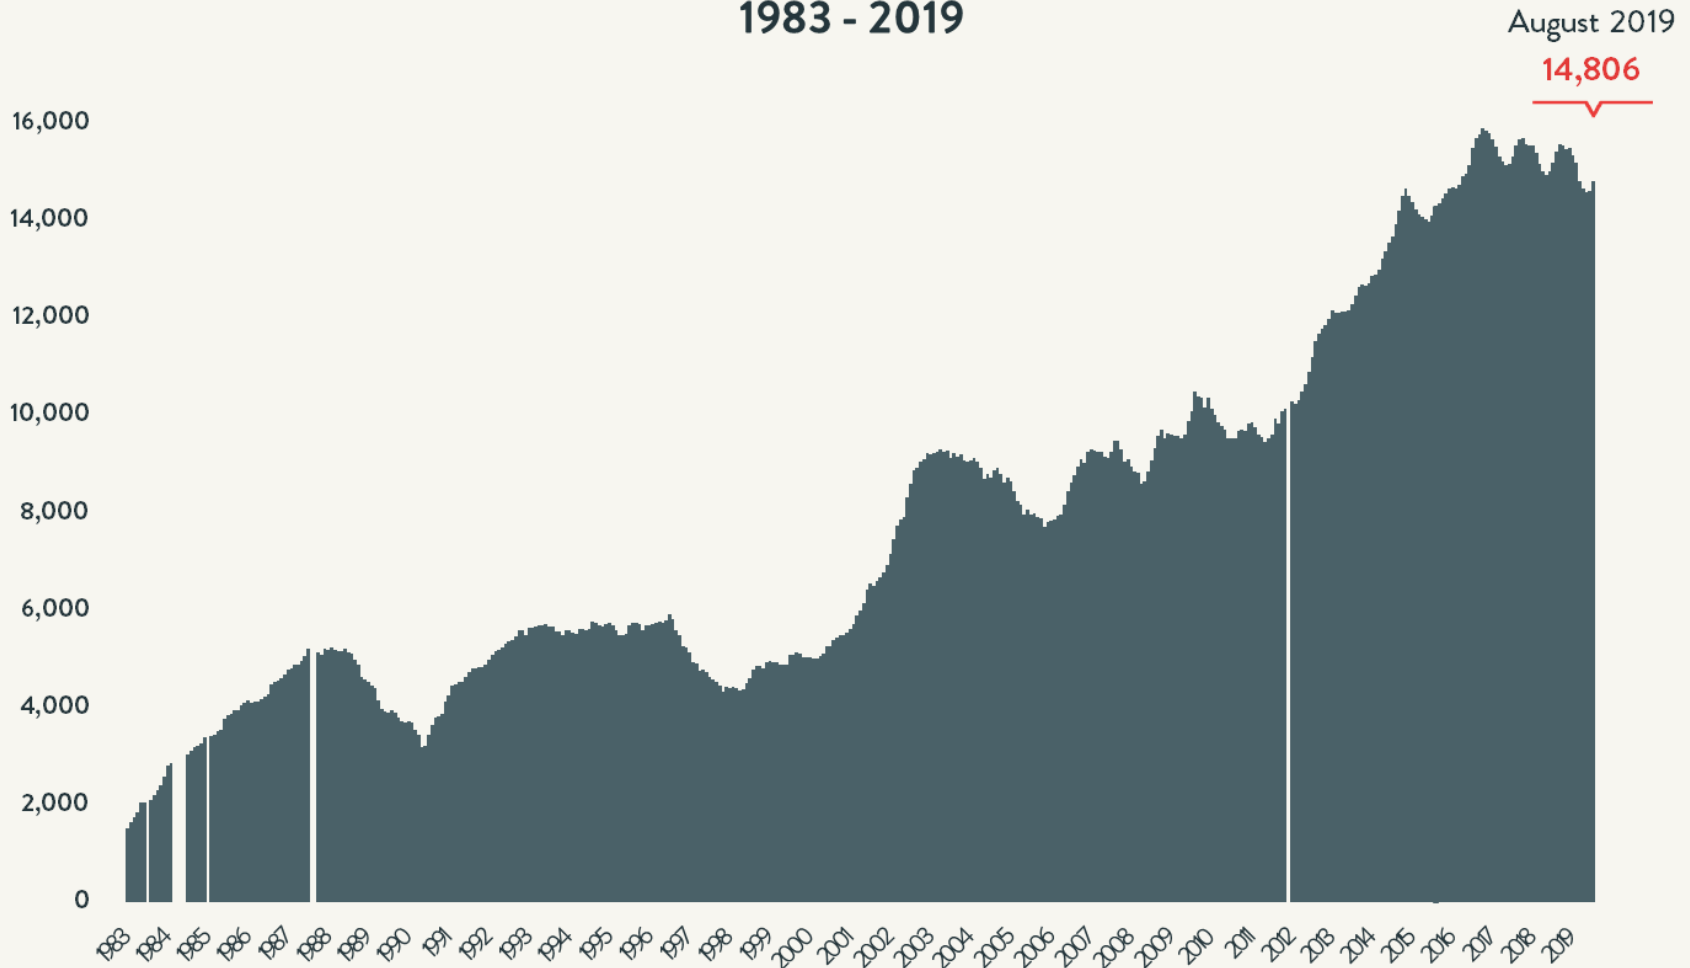

Number of Homeless Families Each Night in NYC Shelters 1983 - 2019

Source: NYC Department of Homeless Services and Human Resource Administration; Local Law 37 Reports