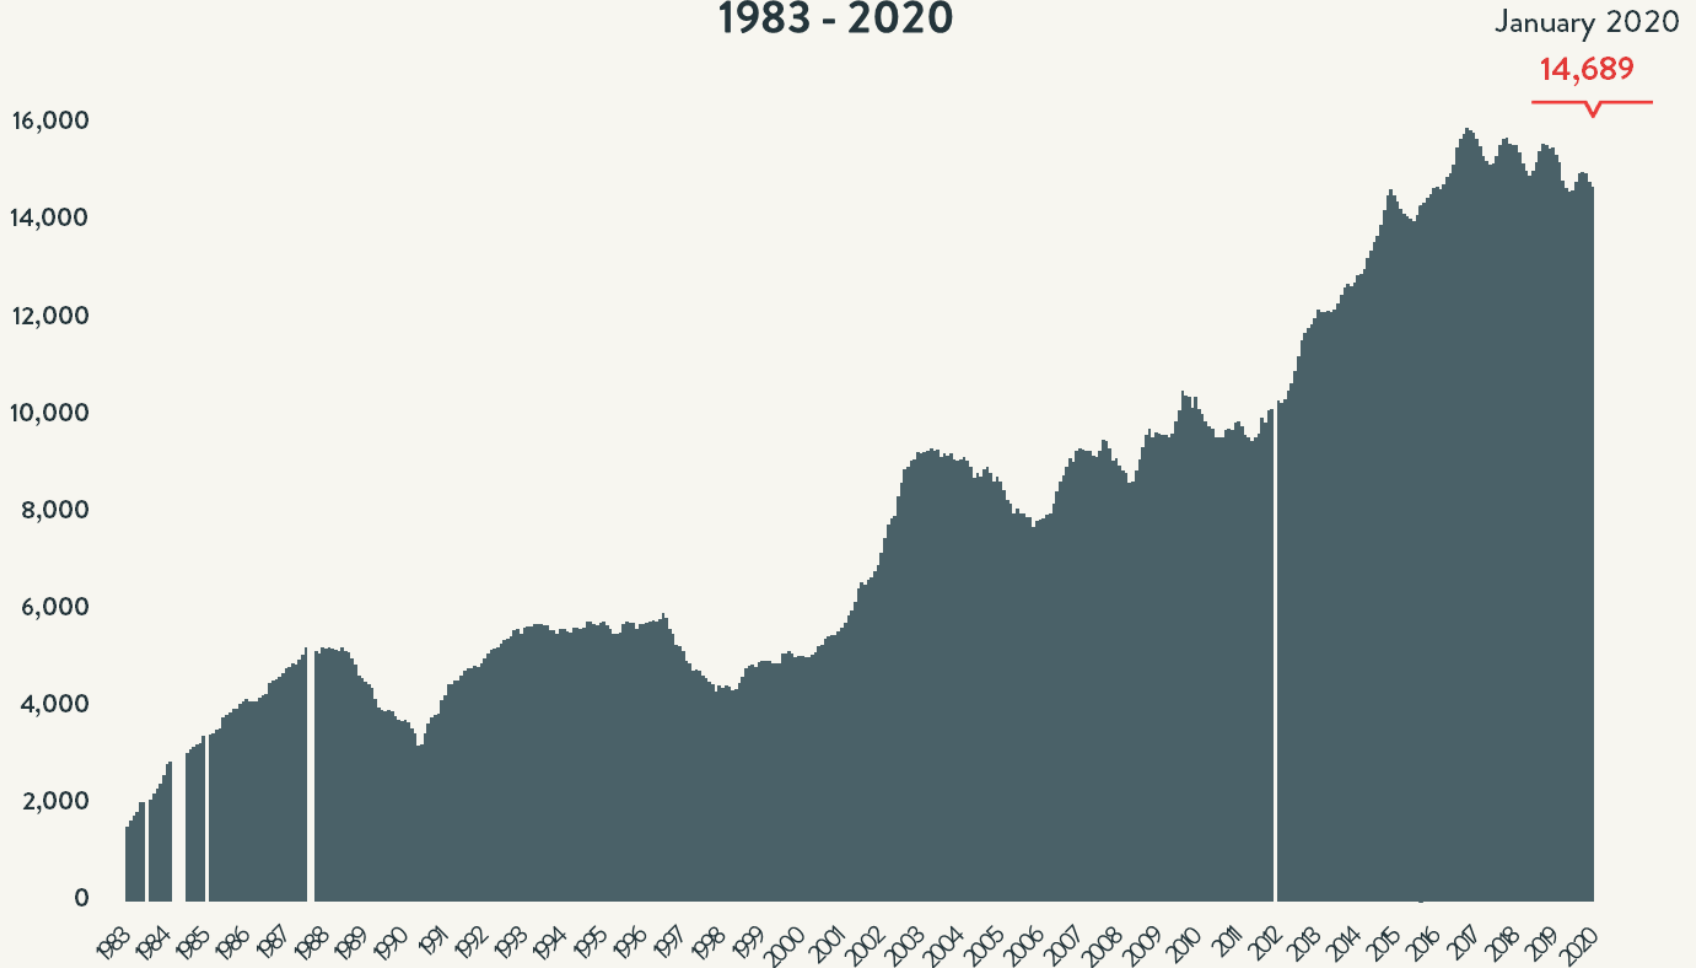

Number of Homeless Families Sleeping Each Night in NYC Shelters 1983 - 2020

Source: NYC Department of Homeless Services and Human Resources Administration; Local Law 37 Reports