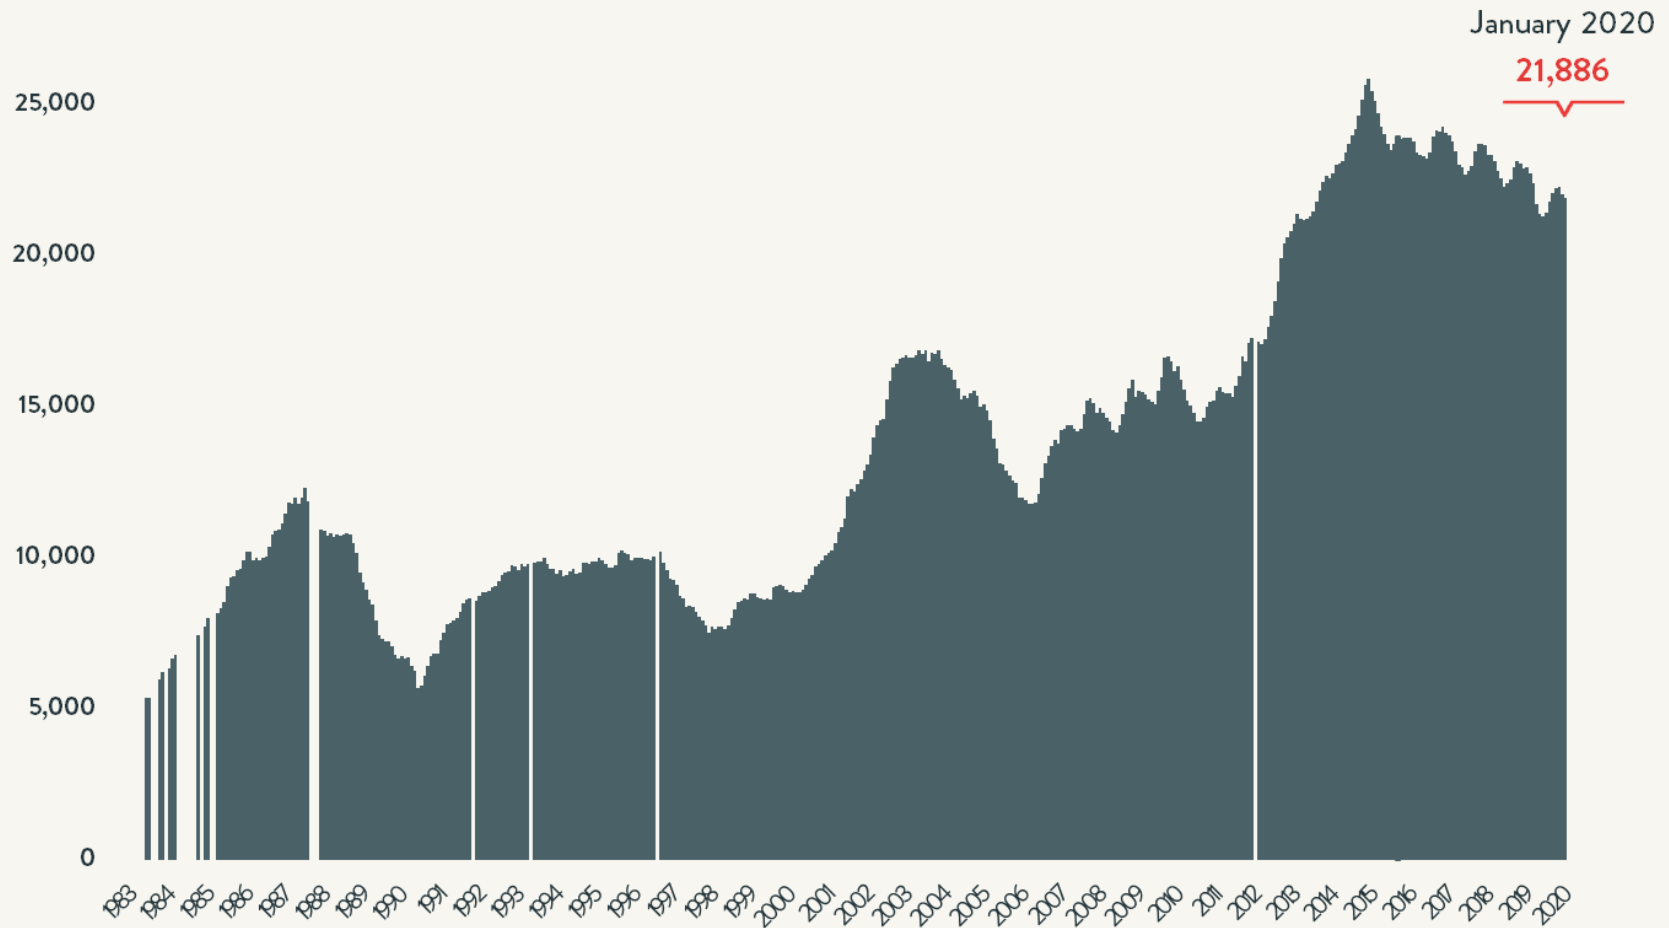

Number of Homeless Children Sleeping Each Night in NYC Shelters 1983 - 2020

Source: NYC Department of Homeless Services and Human Resources Administration; Local Law 37 Reports