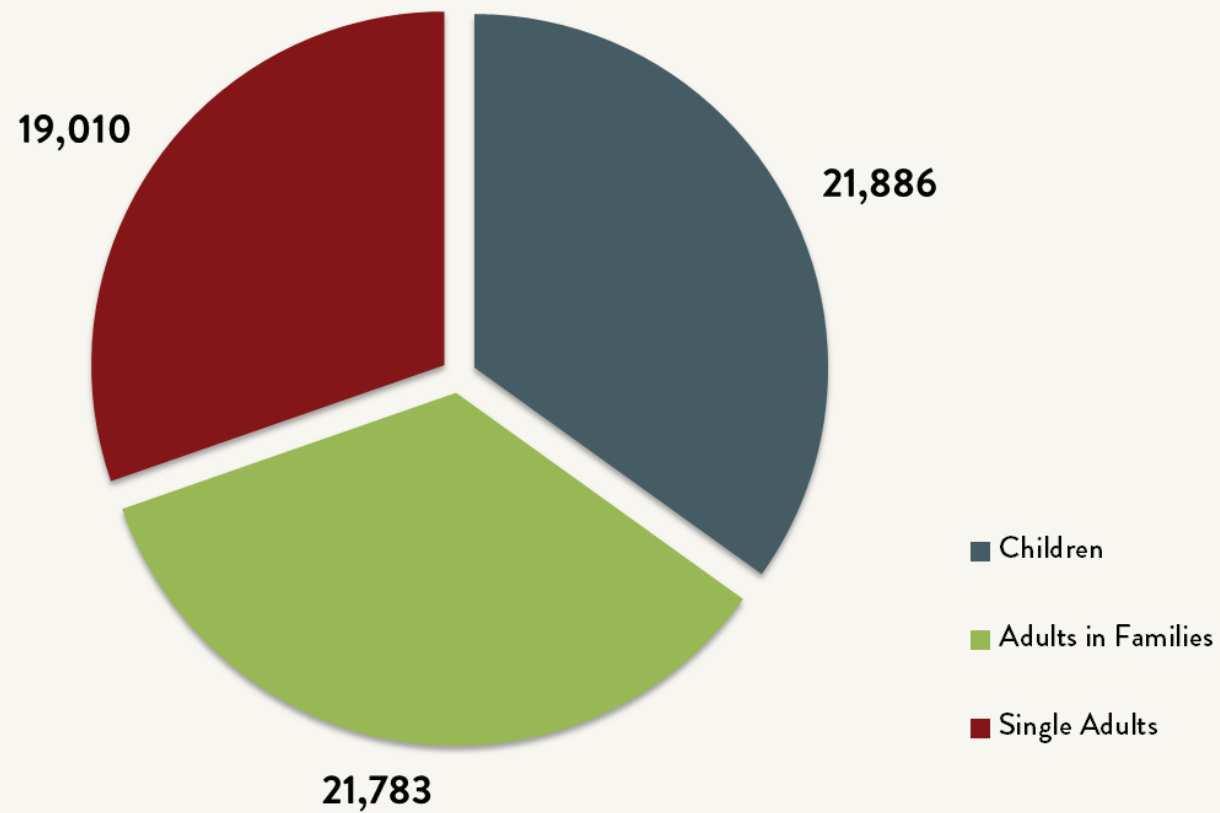

Number of Homeless People Sleeping Each Night in NYC Shelters 1983 - 2020

January 2020

62,679

Data include individuals in DHS shelter system (including Safe Havens, stabilization beds, veteran's shelters, criminal justice beds) and HPD emergency shelters (<2 percent of total census).

Source: NYC Department of Homeless Services; Local Law 37 Reports

Number of Homeless People Sleeping Each Night in NYC Shelters January 2020

Total NYC
Municipal Shelter
Population:
62,679

Source: NYC Department of Homeless Services and Human Resources Administration; Local Law 37 Reports

Number of Homeless Families Sleeping Each Night in NYC Shelters 1983 - 2020

Source: NYC Department of Homeless Services and Human Resources Administration; Local Law 37 Reports

Number of Homeless Children Sleeping Each Night in NYC Shelters 1983 - 2020