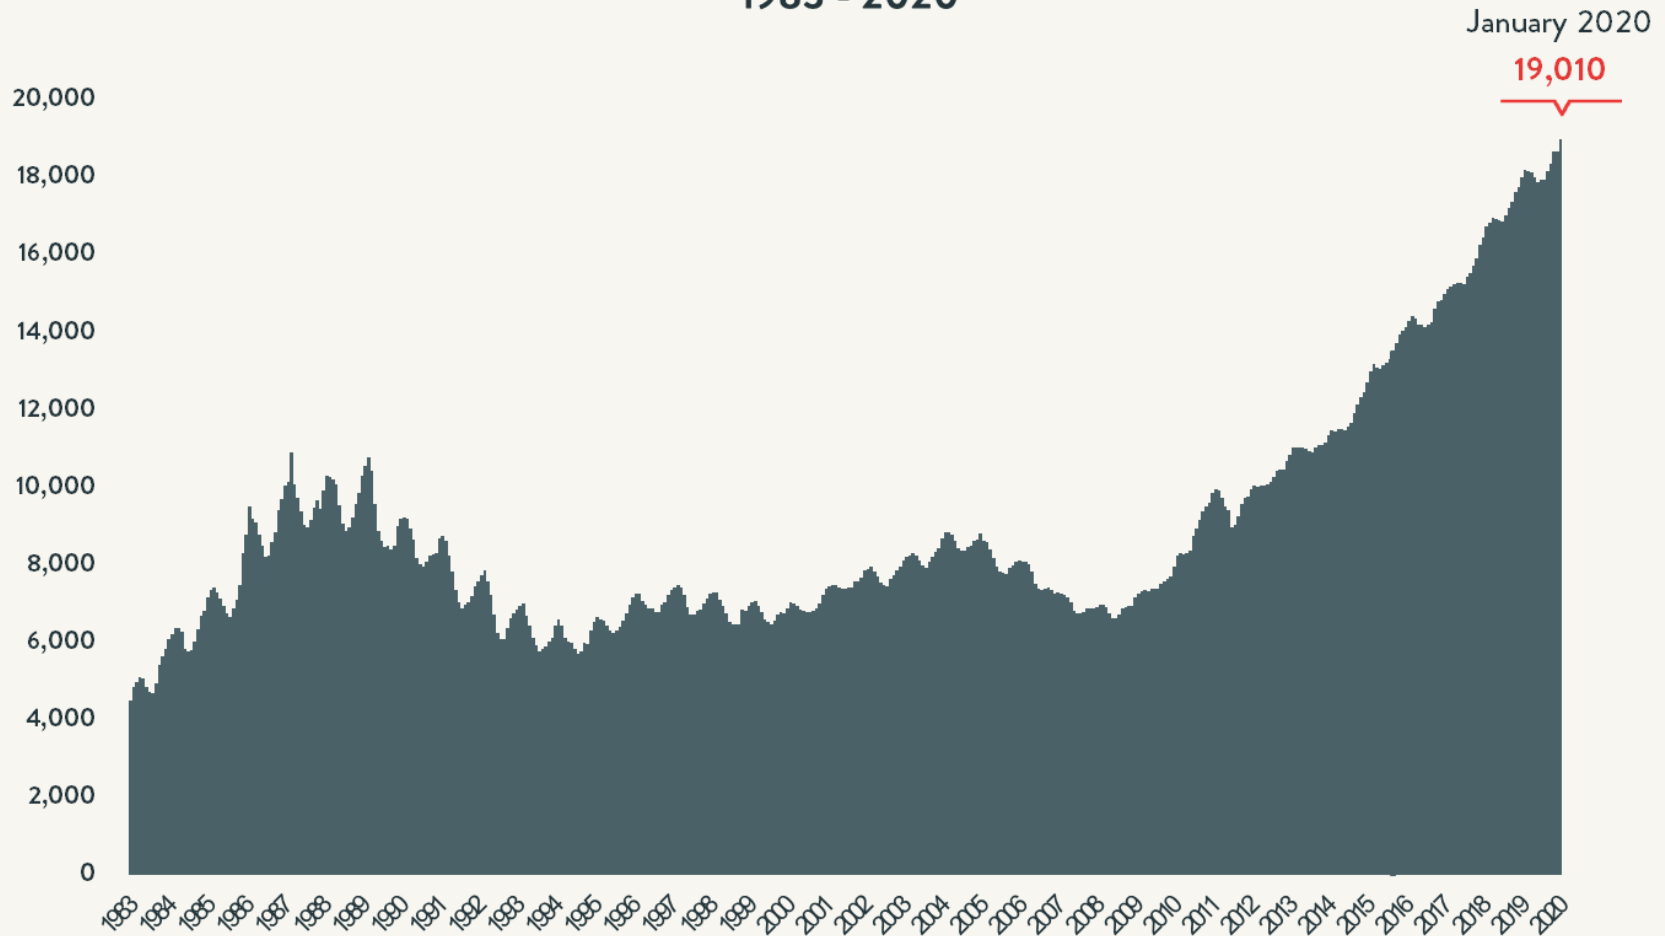

Number of Homeless Single Adults Sleeping Each Night in NYC Shelters 1983 - 2020

Source: NYC Department of Homeless Services and Human Resources Administration; Local Law 37 Reports