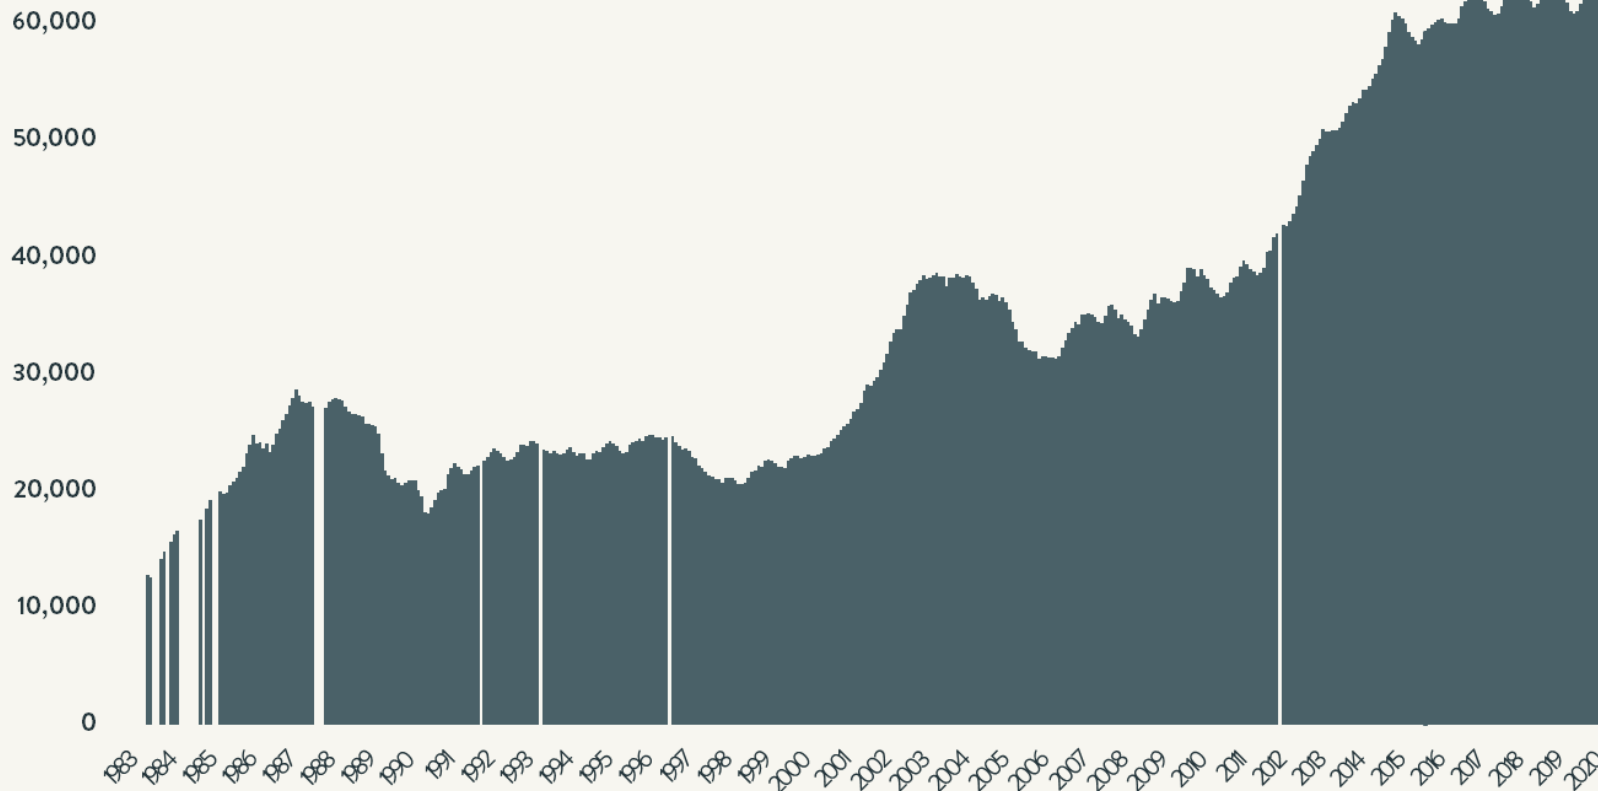

Number of Homeless People Sleeping Each Night in NYC Shelters 1983 - 2020

January 2020

62,679

Data include individuals in DHS shelter system (including Safe Havens, stabilization beds, veteran's shelters, criminal justice beds) and HPD emergency shelters (<2 percent of total census).

Source: NYC Department of Homeless Services; Local Law 37 Reports

Number of Homeless People Sleeping Each Night in NYC Shelters January 2020

Total NYC
Municipal Shelter
Population:
62,679

Source: NYC Department of Homeless Services and Human Resources Administration; Local Law 37 Reports