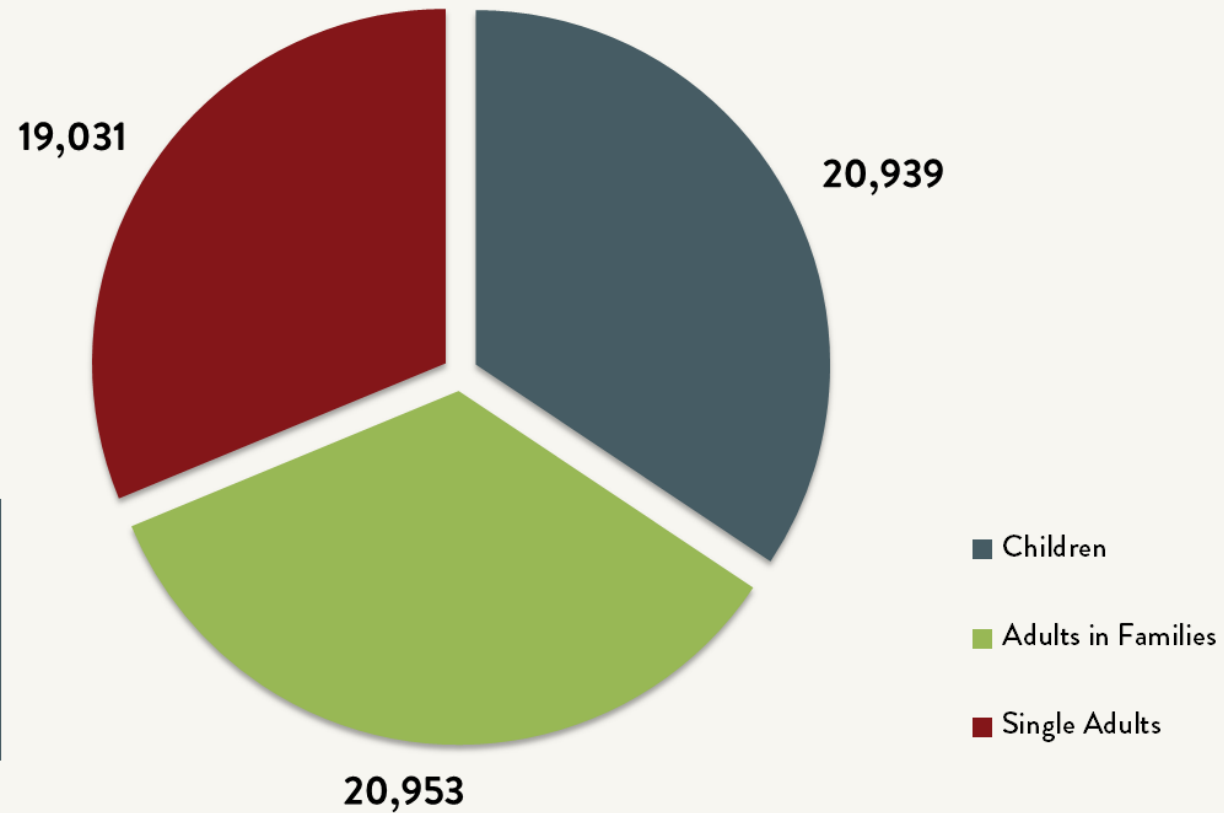

Number of Homeless People Sleeping Each Night in NYC Shelters 1983 - 2020

Data include individuals in DHS shelter system (including Safe Havens, stabilization beds, veteran's shelters, criminal justice beds) and HPD emergency shelters (<2 percent of total census).

Source: NYC Department of Homeless Services; Local Law 37 Reports

Number of Homeless People Sleeping Each Night in NYC Shelters March 2020

Total NYC
Municipal Shelter
Population:
60,923

Source: NYC Department of Homeless Services and Human Resources Administration; Local Law 37 Reports

Number of Homeless Families Sleeping Each Night in NYC Shelters 1983 - 2020

Source: NYC Department of Homeless Services and Human Resources Administration; Local Law 37 Reports

Number of Homeless Children Sleeping Each Night in NYC Shelters 1983 - 2020