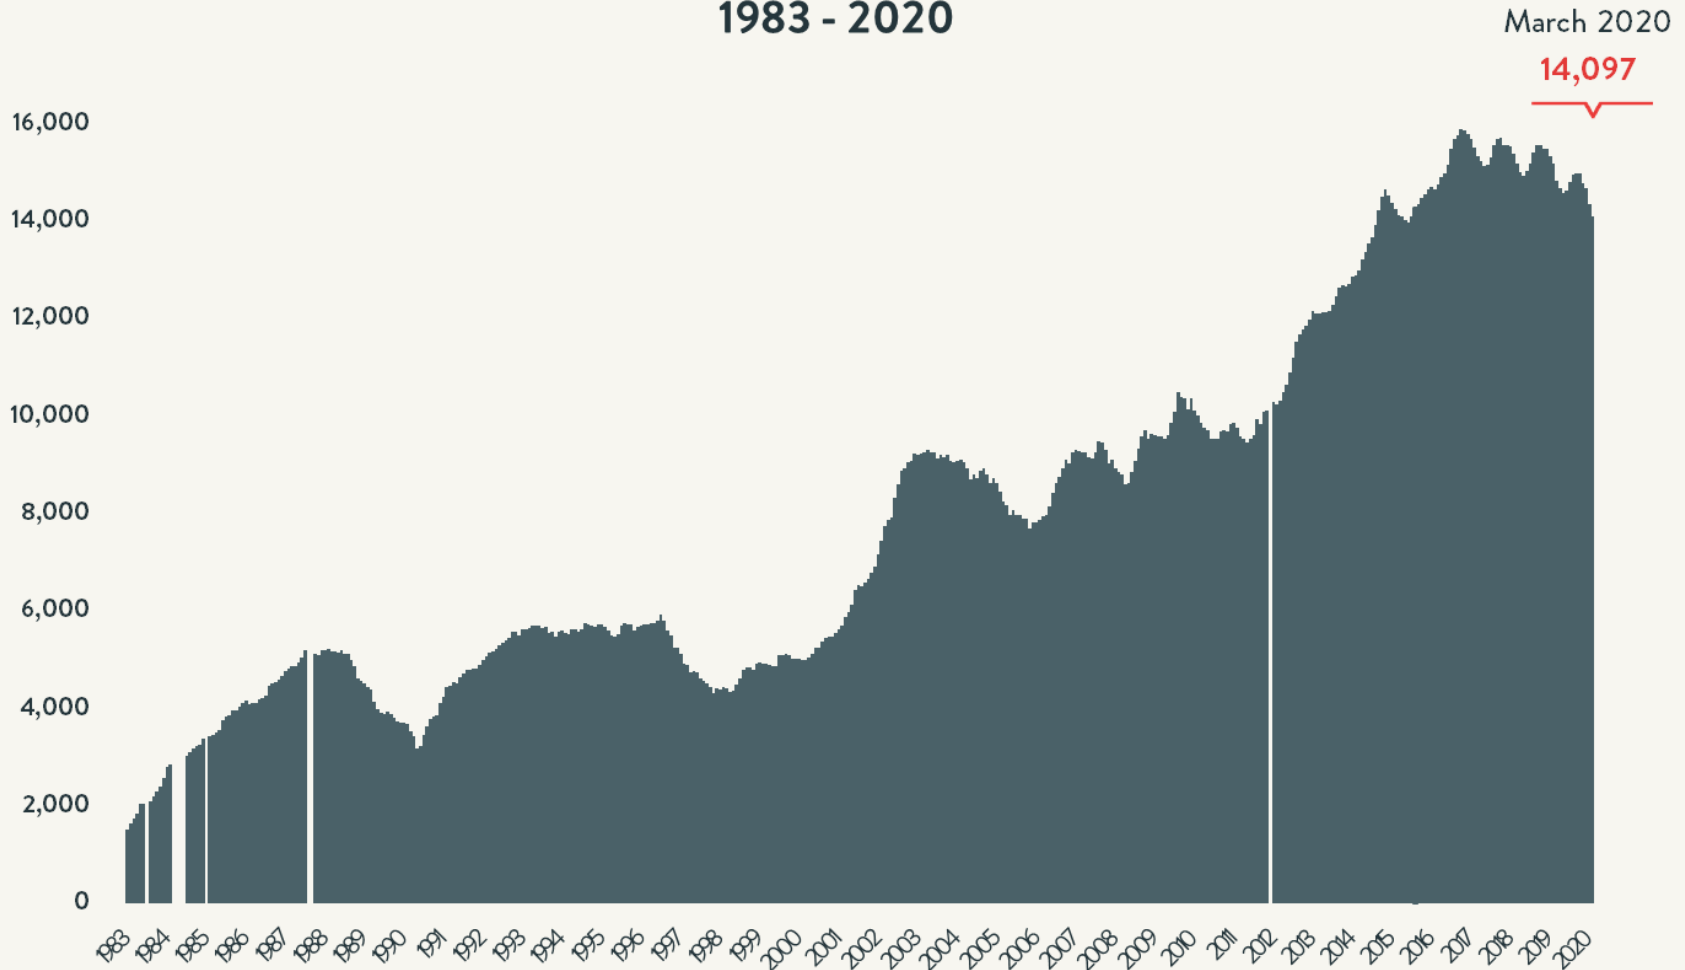

Number of Homeless Families Sleeping Each Night in NYC Shelters 1983 - 2020

Source: NYC Department of Homeless Services and Human Resources Administration; Local Law 37 Reports