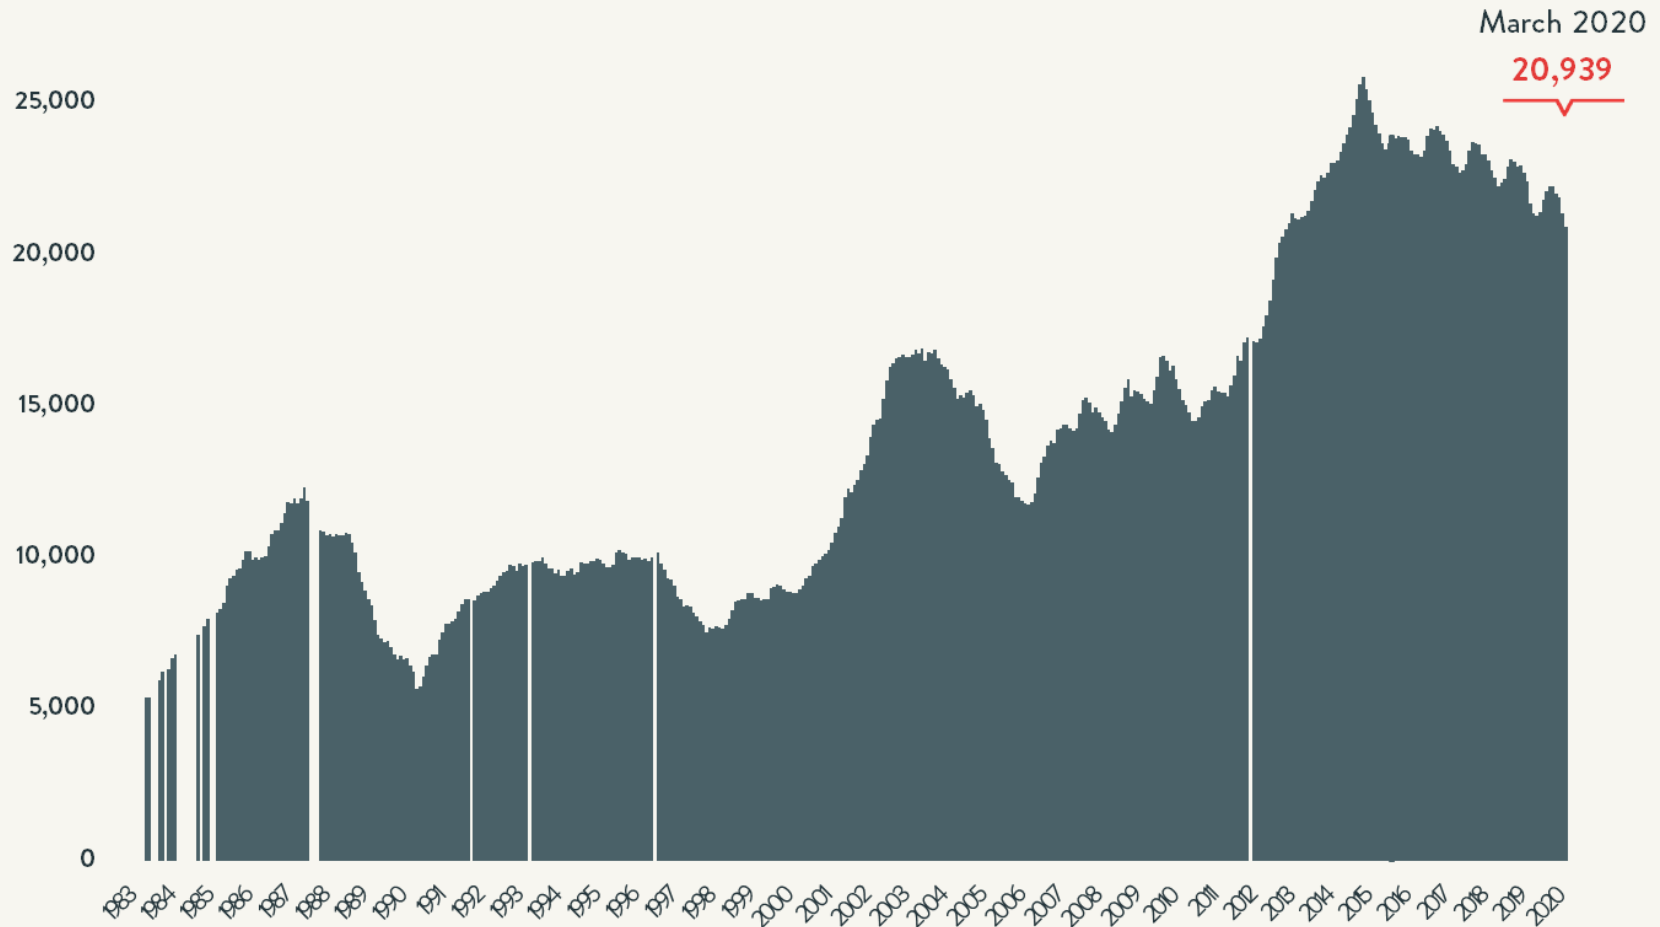

Number of Homeless Single Adults Sleeping Each Night in NYC Shelters
1983 - 2020

Number of Homeless Children Sleeping Each Night in NYC Shelters 1983 - 2020

Source: NYC Department of Homeless Services and Human Resources Administration; Local Law 37 Reports