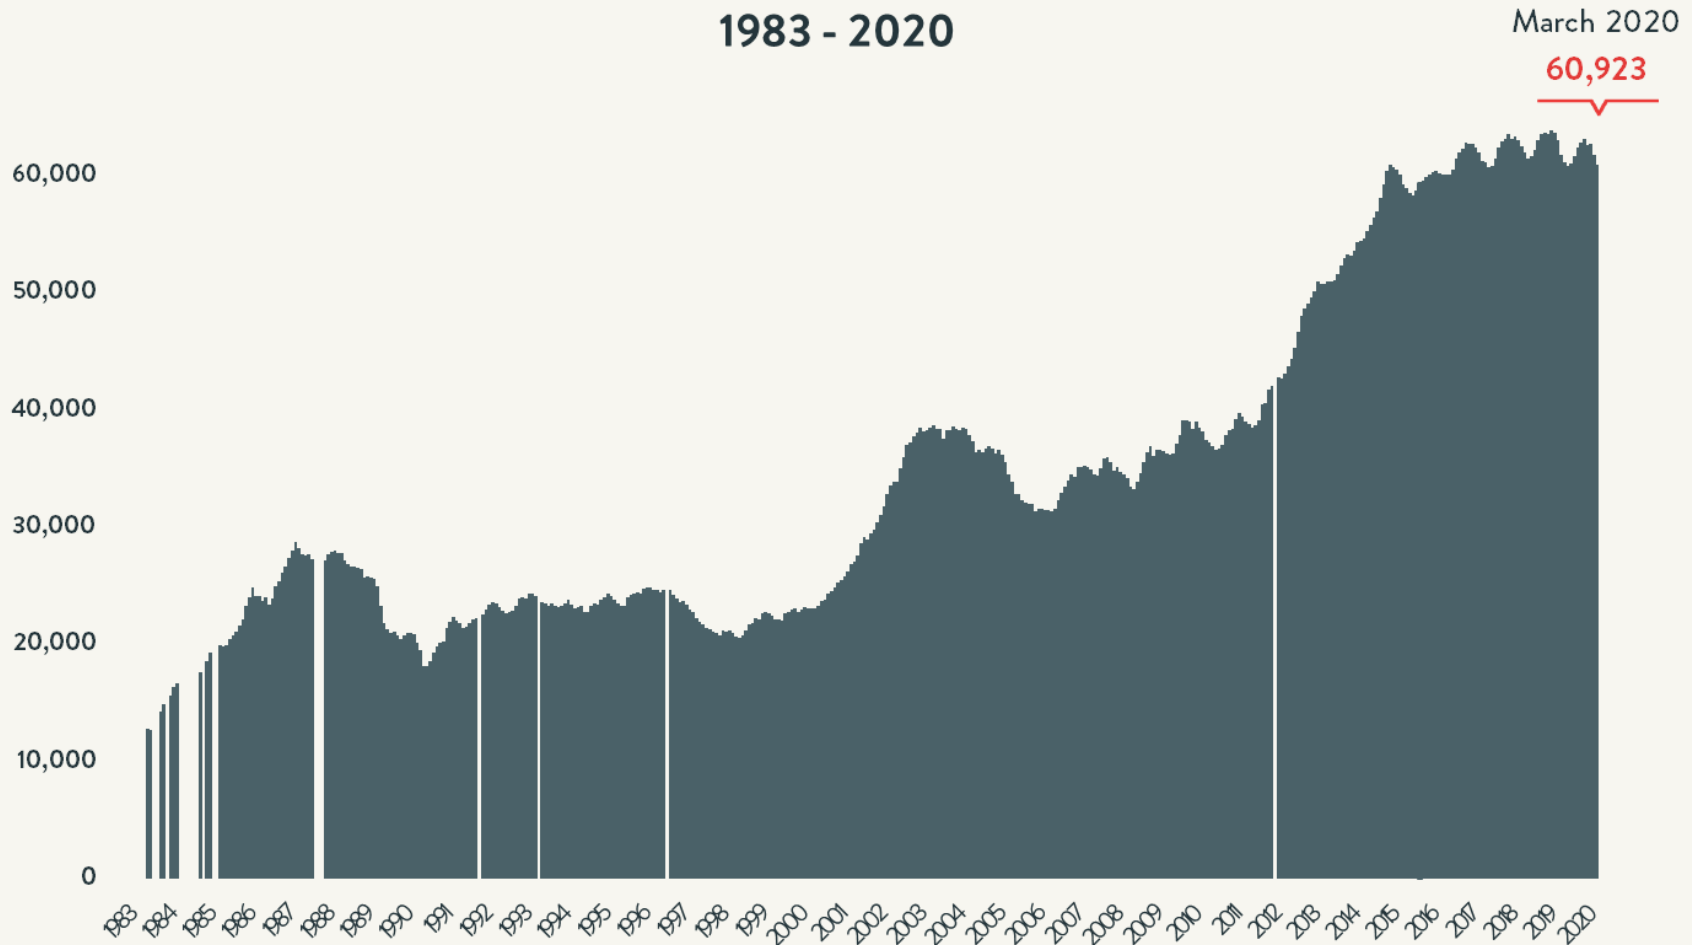

Number of Homeless People Sleeping Each Night in NYC Shelters 1983 - 2020

Data include individuals in DHS shelter system (including Safe Havens, stabilization beds, veteran's shelters, criminal justice beds) and HPD emergency shelters (<2 percent of total census).

Source: NYC Department of Homeless Services; Local Law 37 Reports

Number of Homeless People Sleeping Each Night in NYC Shelters March 2020

Total NYC
Municipal Shelter
Population:
60,923

Source: NYC Department of Homeless Services and Human Resources Administration; Local Law 37 Reports