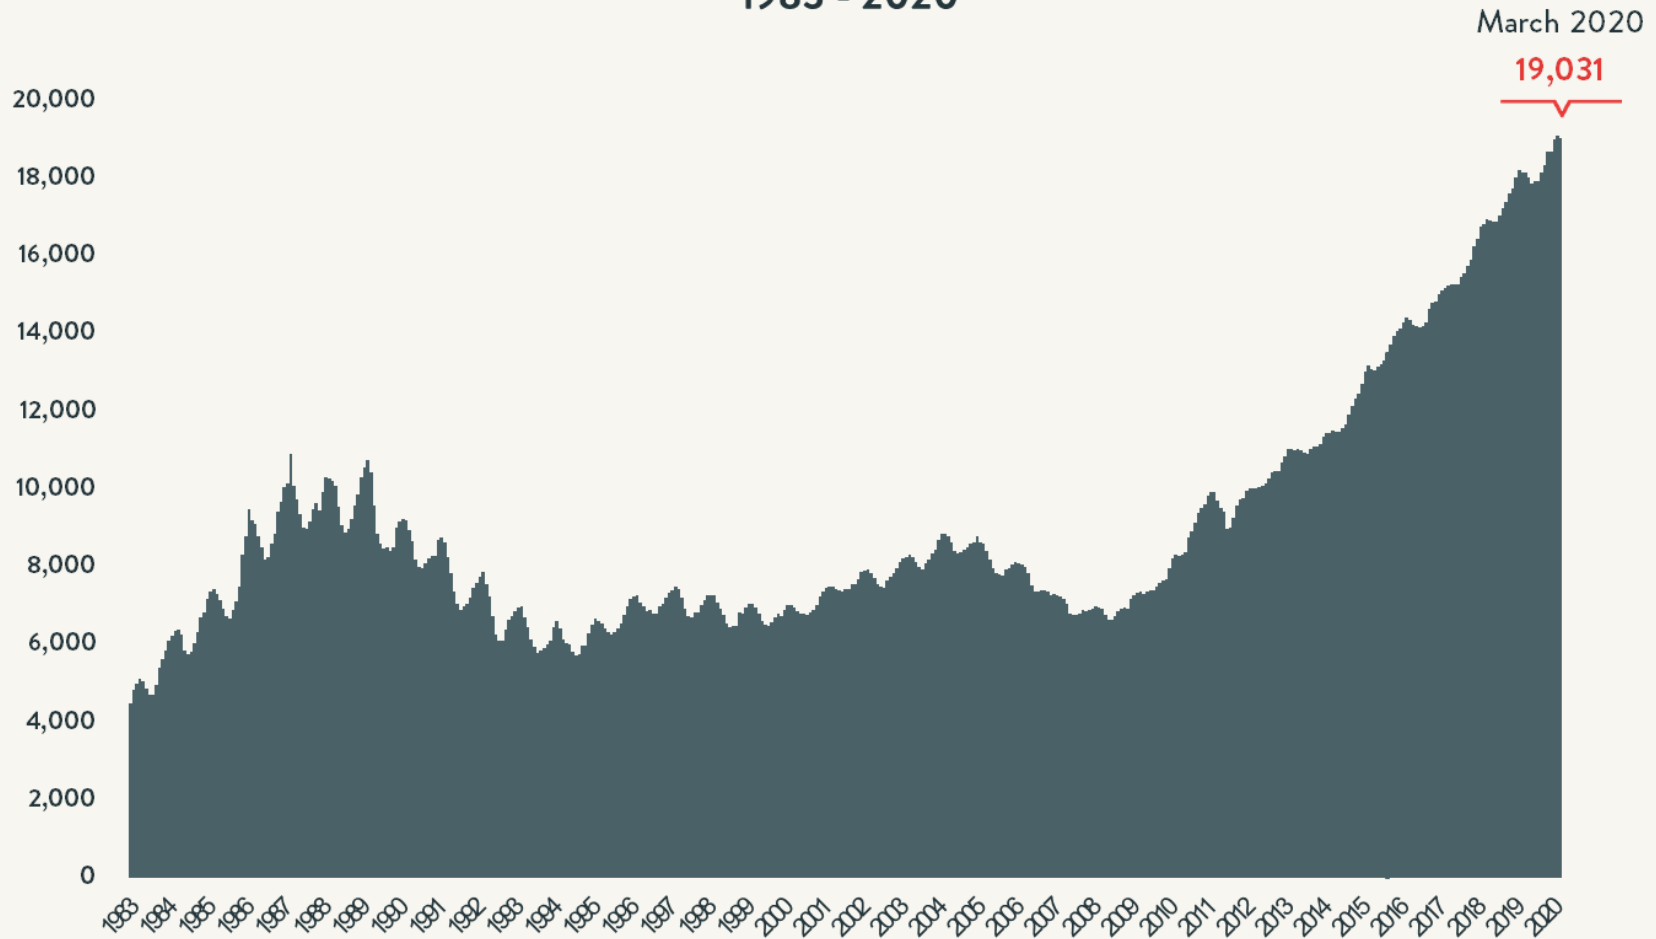

Source: NYC Department of Homeless Services and Human Resources Administration; Local Law 37 Reports