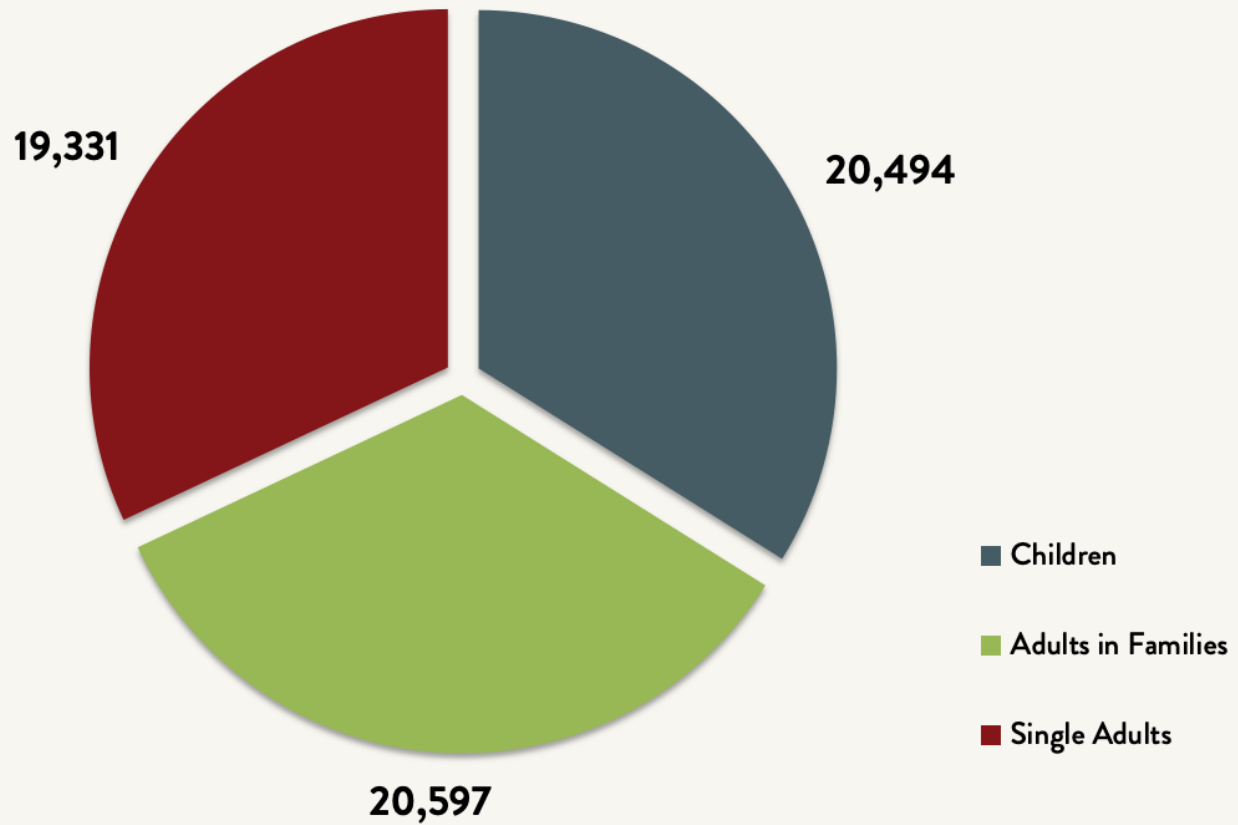

### Number of Homeless People Sleeping Each Night in NYC Shelters 1983 - 2020

April 2020  
**60,422**

Data include individuals in DHS shelter system (including Safe Havens, stabilization beds, veteran's shelters, criminal justice beds) and HPD emergency shelters (<2 percent of total census).

Source: NYC Department of Homeless Services; Local Law 37 Reports

### Number of Homeless People Sleeping Each Night in NYC Shelters April 2020

**Total NYC  
Municipal Shelter  
Population:  
60,422**

Source: NYC Department of Homeless Services and Human Resources Administration; Local Law 37 Reports