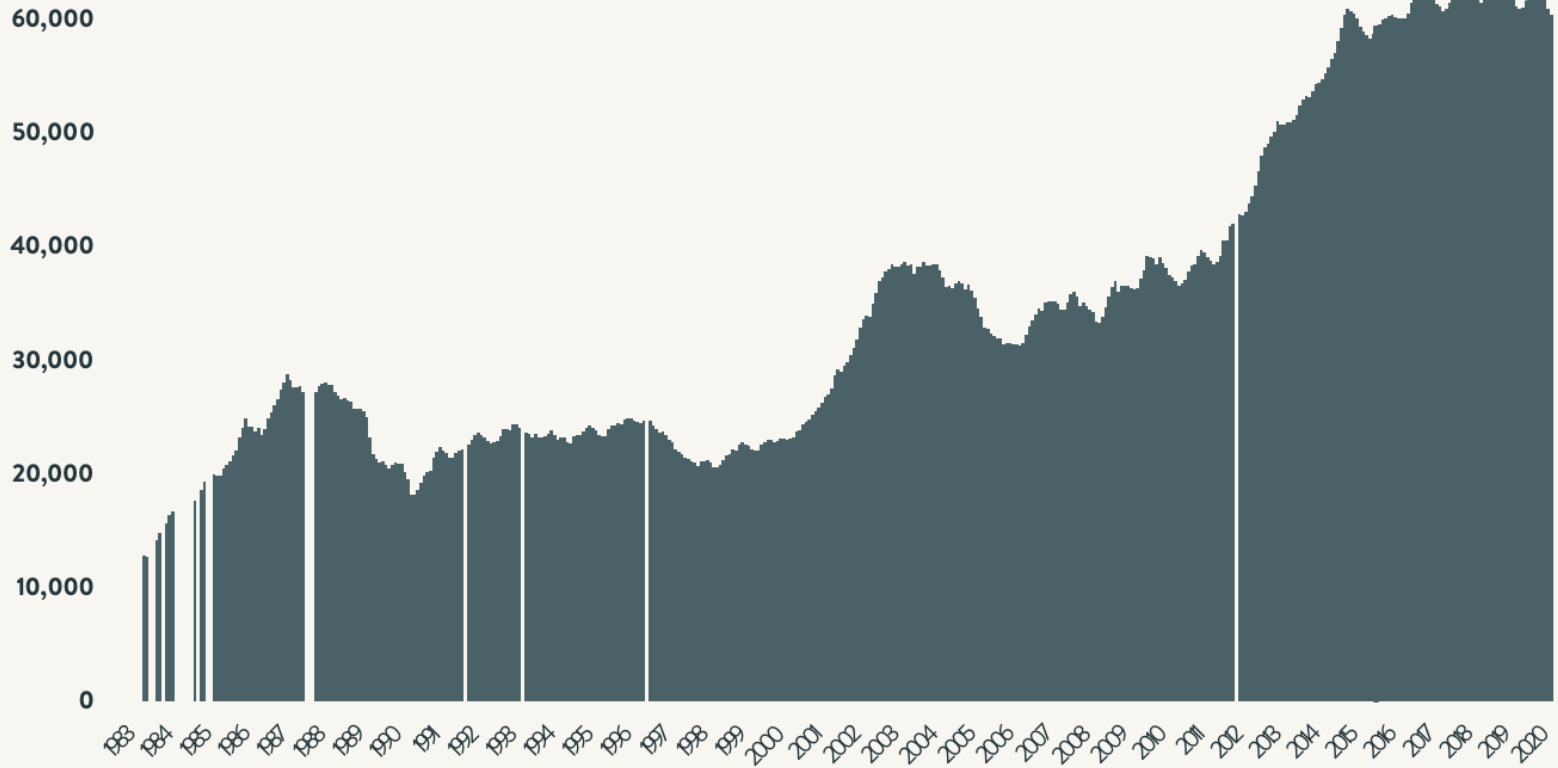

### Number of Homeless People Sleeping Each Night in NYC Shelters 1983 - 2020

April 2020  
**60,422**

Data include individuals in DHS shelter system (including Safe Havens, stabilization beds, veteran's shelters, criminal justice beds) and HPD emergency shelters (<2 percent of total census).

### Number of Homeless People Sleeping Each Night in NYC Shelters April 2020

**Total NYC  
Municipal Shelter  
Population:  
60,422**

Source: NYC Department of Homeless Services and Human Resources Administration; Local Law 37 Reports