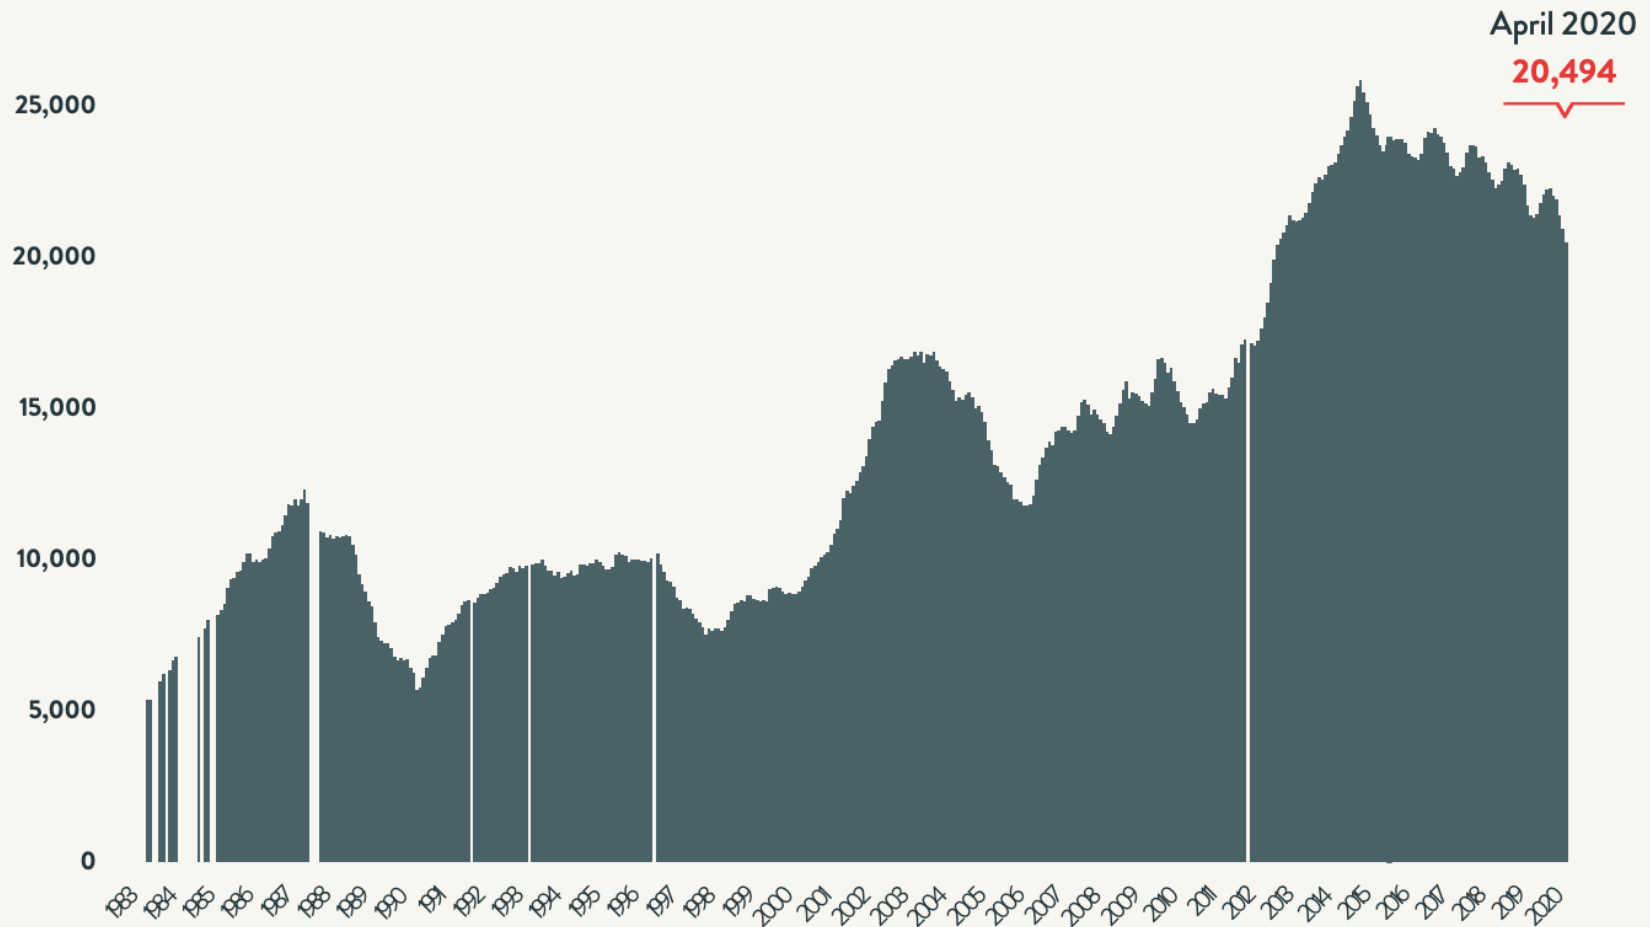

Number of Homeless Children Sleeping Each Night in NYC Shelters 1983 - 2020

Source: NYC Department of Homeless Services and Human Resources Administration; Local Law 37 Reports