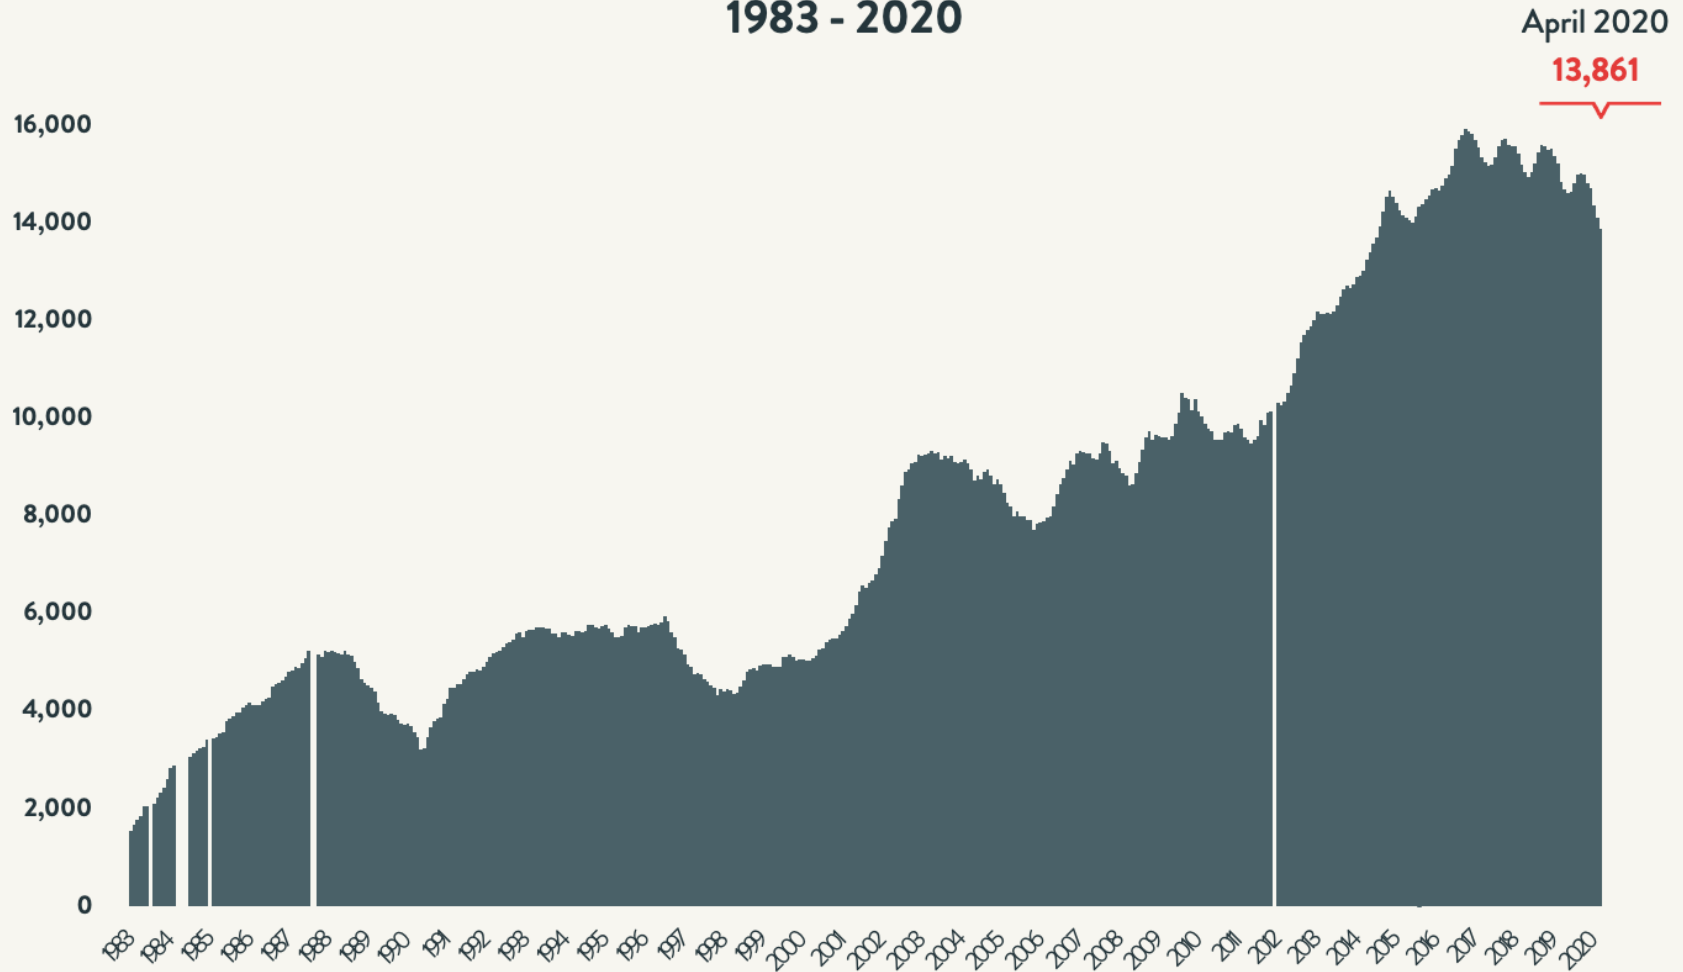

Number of Homeless Families Sleeping Each Night in NYC Shelters 1983 - 2020

Source: NYC Department of Homeless Services and Human Resources Administration; Local Law 37 Reports