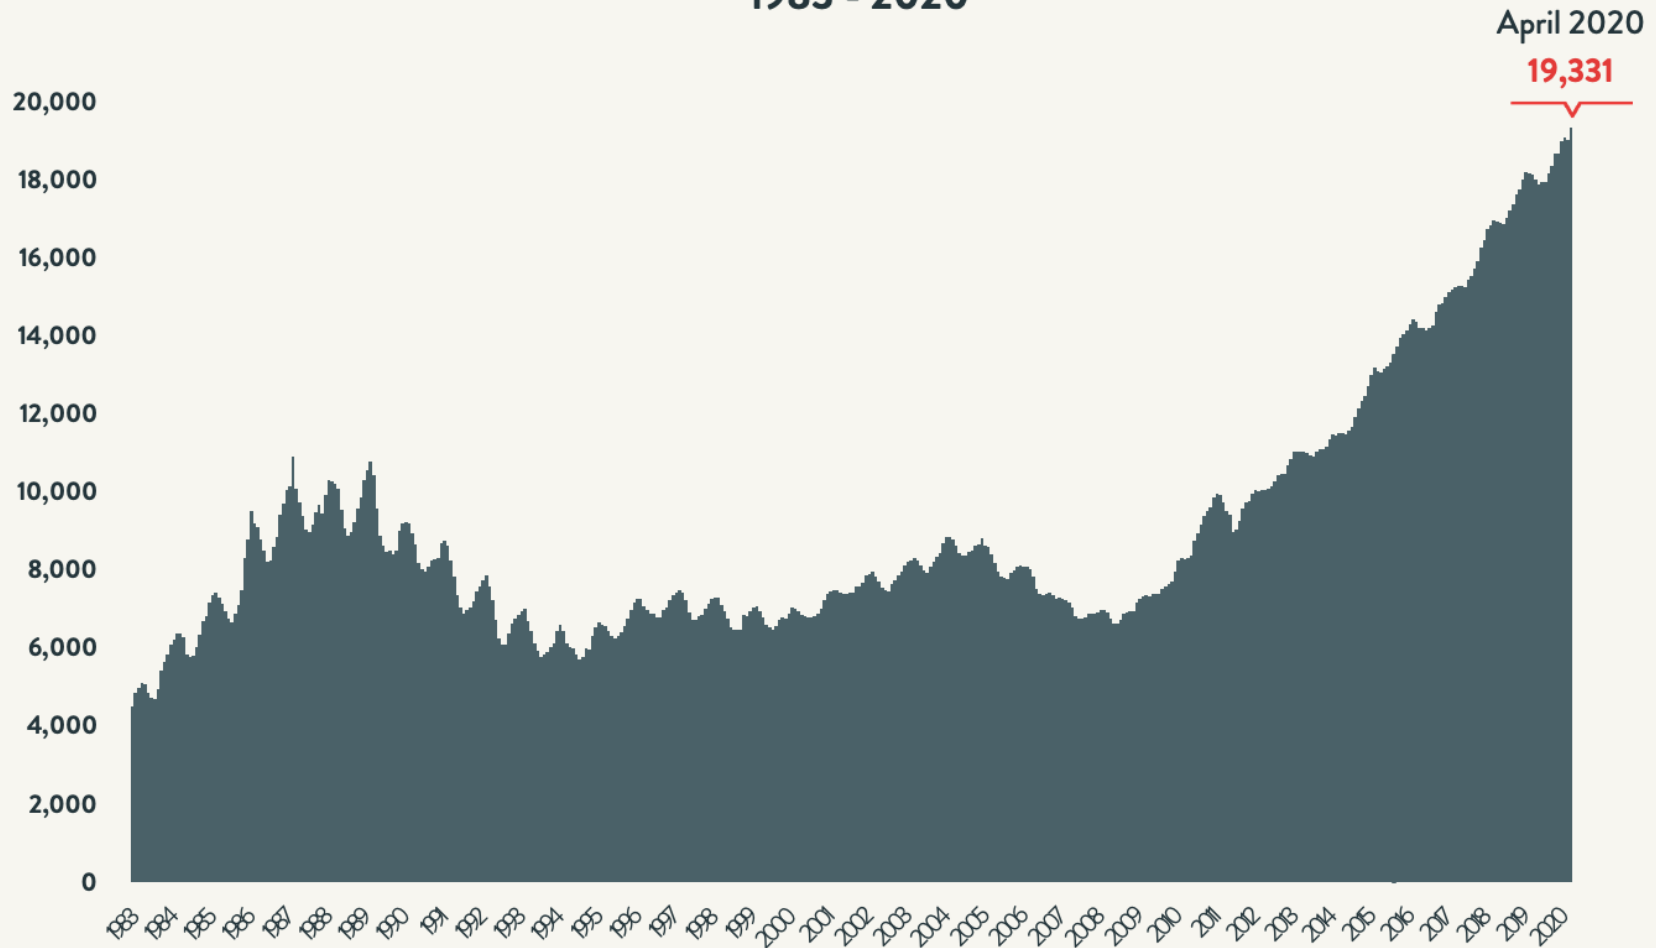

Number of Homeless Single Adults Sleeping Each Night in NYC Shelters 1983 - 2020

Source: NYC Department of Homeless Services and Human Resources Administration; Local Law 37 Reports