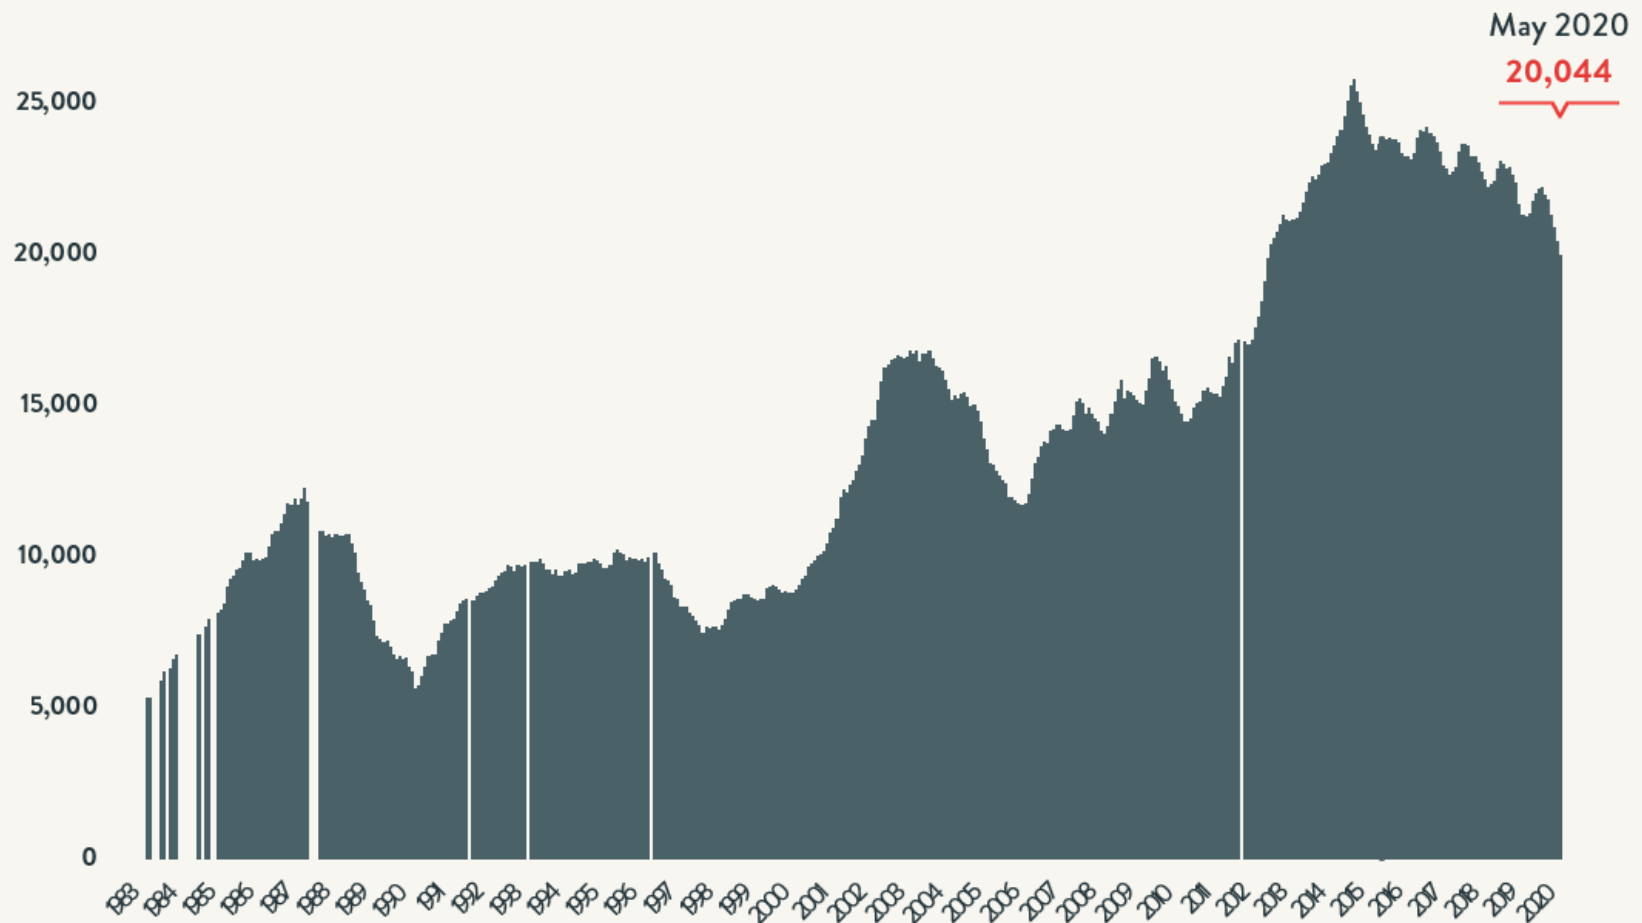

Number of Homeless Single Adults Sleeping Each Night in NYC Shelters
1983 - 2020

Source: NYC Department of Homeless Services and Human Resources Administration; Local Law 37 Reports