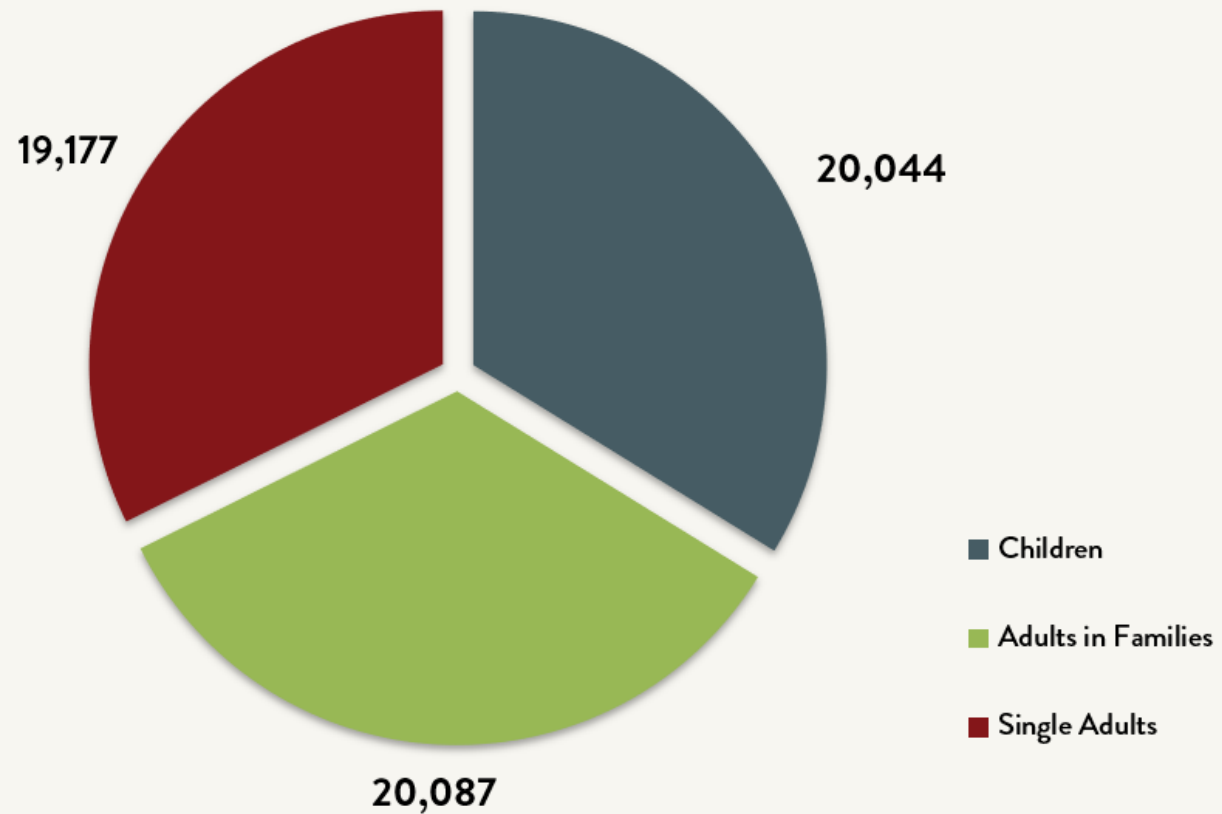

### Number of Homeless People Sleeping Each Night in NYC Shelters 1983 - 2020

Data include individuals in DHS shelter system (including Safe Havens, stabilization beds, veteran's shelters, criminal justice beds) and HPD emergency shelters (<2 percent of total census).

Source: NYC Department of Homeless Services; Local Law 37 Reports

### Number of Homeless People Sleeping Each Night in NYC Shelters May 2020

**Total NYC  
Municipal Shelter  
Population:  
59,308**

Source: NYC Department of Homeless Services and Human Resources Administration; Local Law 37 Reports