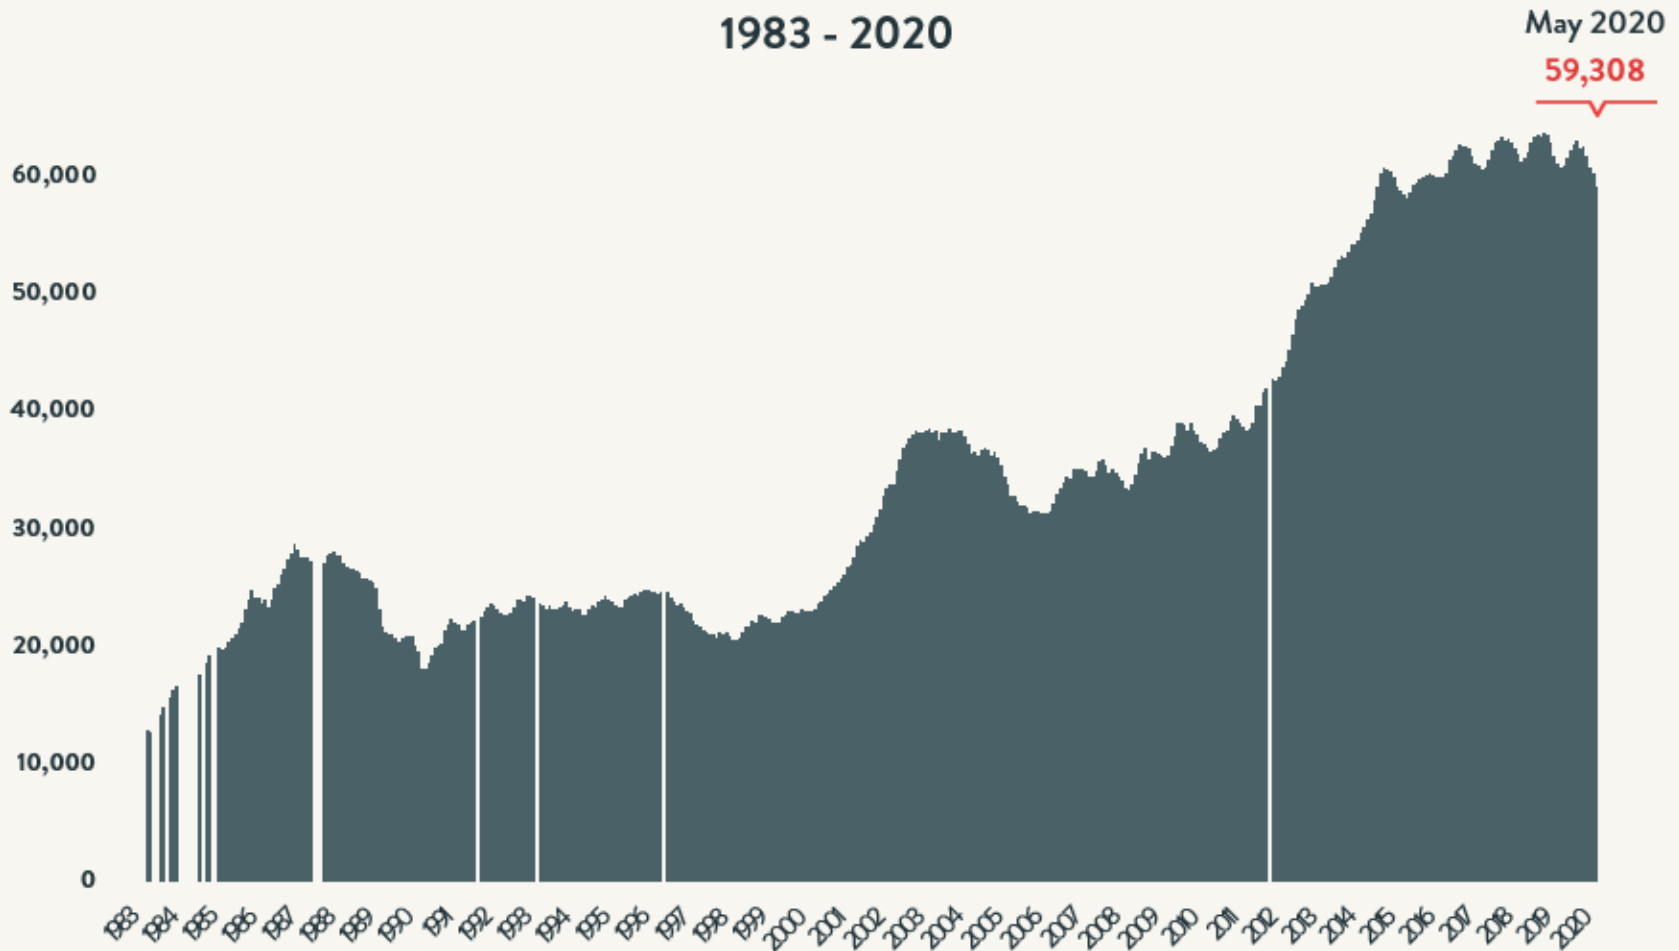

### Number of Homeless People Sleeping Each Night in NYC Shelters 1983 - 2020

Data include individuals in DHS shelter system (including Safe Havens, stabilization beds, veteran's shelters, criminal justice beds) and HPD emergency shelters (<2 percent of total census).

### Number of Homeless People Sleeping Each Night in NYC Shelters May 2020

**Total NYC  
Municipal Shelter  
Population:  
59,308**

Source: NYC Department of Homeless Services and Human Resources Administration; Local Law 37 Reports