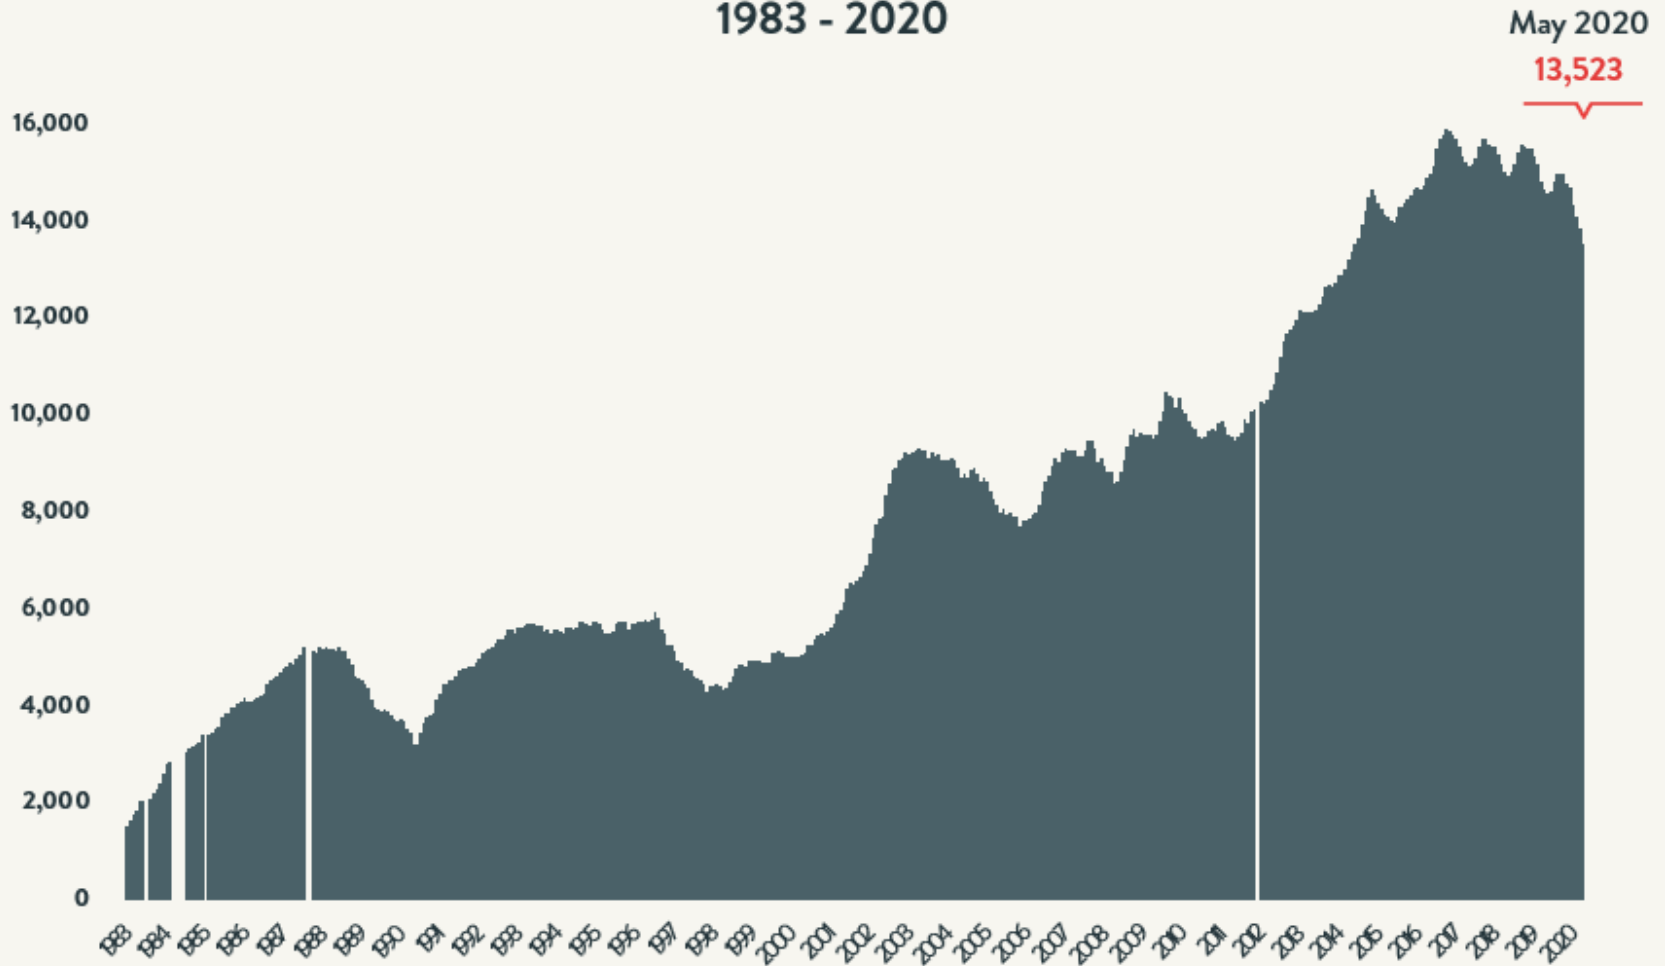

Number of Homeless Children Sleeping Each Night in NYC Shelters
1983 - 2020

Number of Homeless Families Sleeping Each Night in NYC Shelters 1983 - 2020

Source: NYC Department of Homeless Services and Human Resources Administration; Local Law 37 Reports