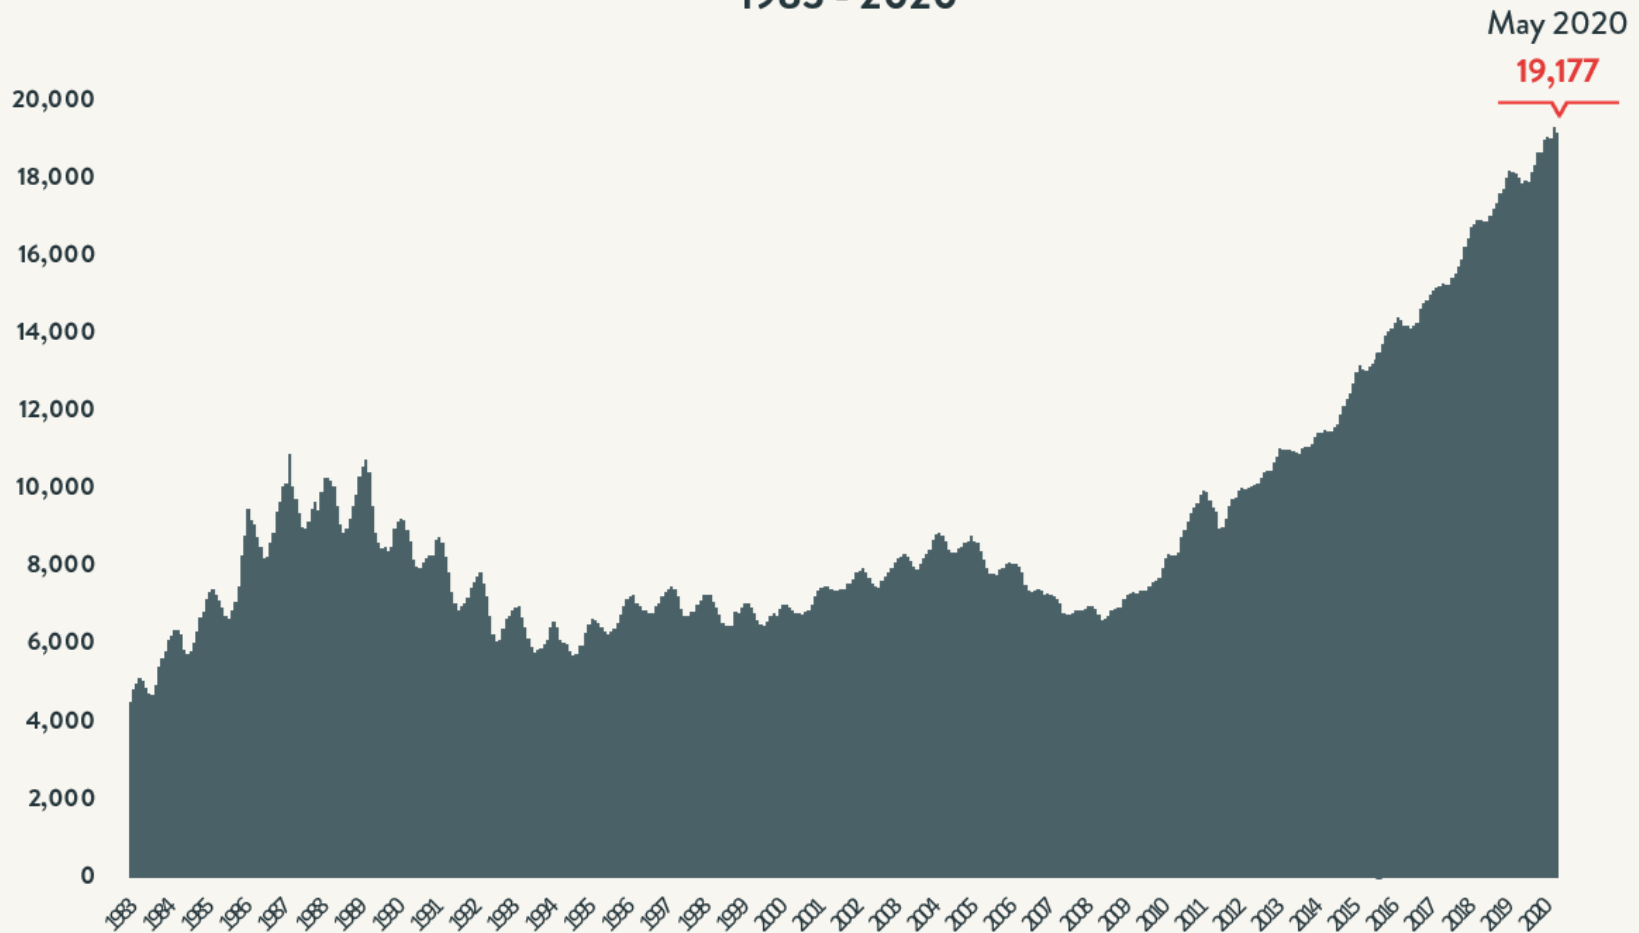

Source: NYC Department of Homeless Services and Human Resources Administration; Local Law 37 Reports