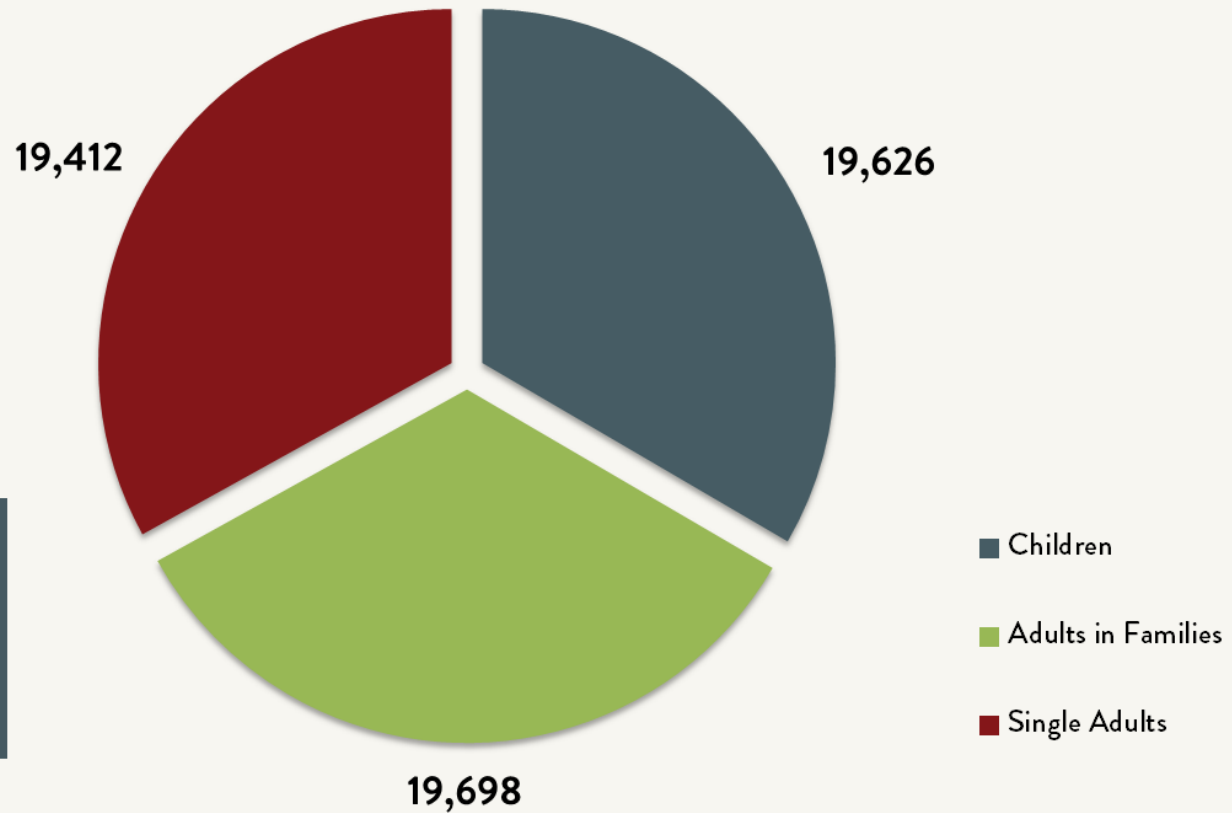

coalition
for the
homeless

Number of Homeless People Sleeping Each Night in NYC Shelters 1983 - 2020

Data include individuals in DHS shelter system (including Safe Havens, stabilization beds, veteran's shelters, criminal justice beds) and HPD emergency shelters (<2 percent of total census).

Source: NYC Department of Homeless Services; Local Law 37 Reports

Number of Homeless People Sleeping Each Night in NYC Shelters June 2020

**Total NYC
Municipal Shelter
Population:
58,736**

Source: NYC Department of Homeless Services and Human Resources Administration; Local Law 37 Reports

Number of Homeless Families Sleeping Each Night in NYC Shelters 1983 - 2020

Source: NYC Department of Homeless Services and Human Resources Administration; Local Law 37 Reports

Number of Homeless Children Sleeping Each Night in NYC Shelters 1983 - 2020