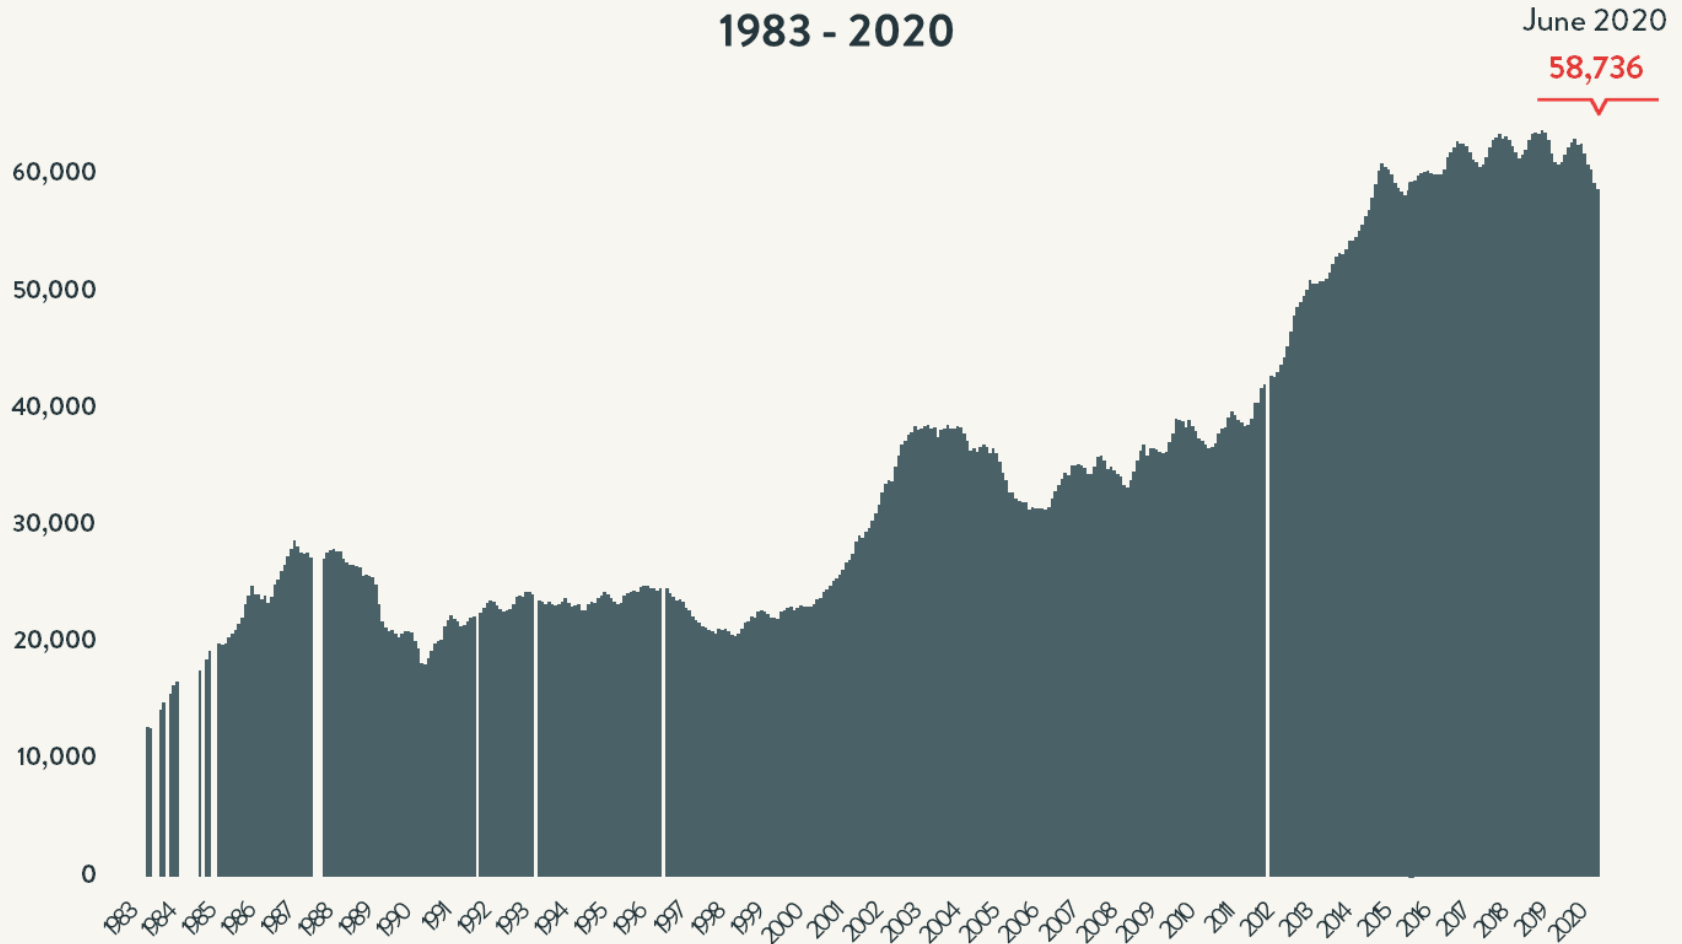

coalition
for the
homeless

Number of Homeless People Sleeping Each Night in NYC Shelters 1983 - 2020

Data include individuals in DHS shelter system (including Safe Havens, stabilization beds, veteran's shelters, criminal justice beds) and HPD emergency shelters (<2 percent of total census).

Source: NYC Department of Homeless Services; Local Law 37 Reports

Number of Homeless People Sleeping Each Night in NYC Shelters June 2020

**Total NYC
Municipal Shelter
Population:
58,736**

Source: NYC Department of Homeless Services and Human Resources Administration; Local Law 37 Reports