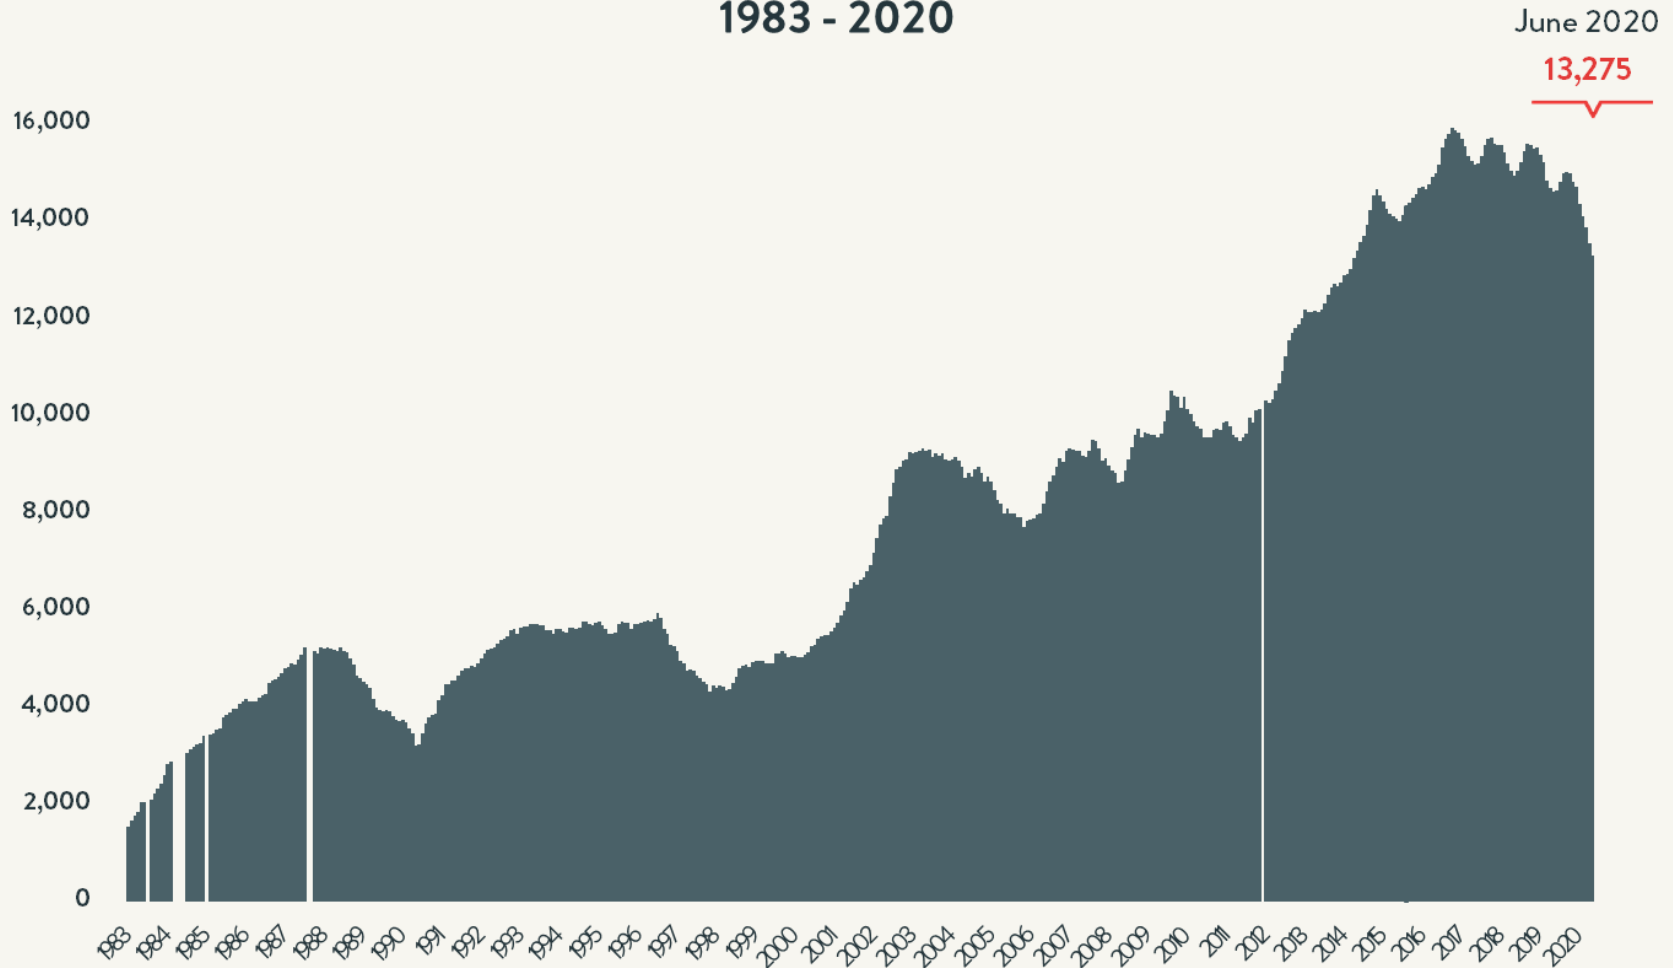

Number of Homeless Families Sleeping Each Night in NYC Shelters 1983 - 2020

Source: NYC Department of Homeless Services and Human Resources Administration; Local Law 37 Reports