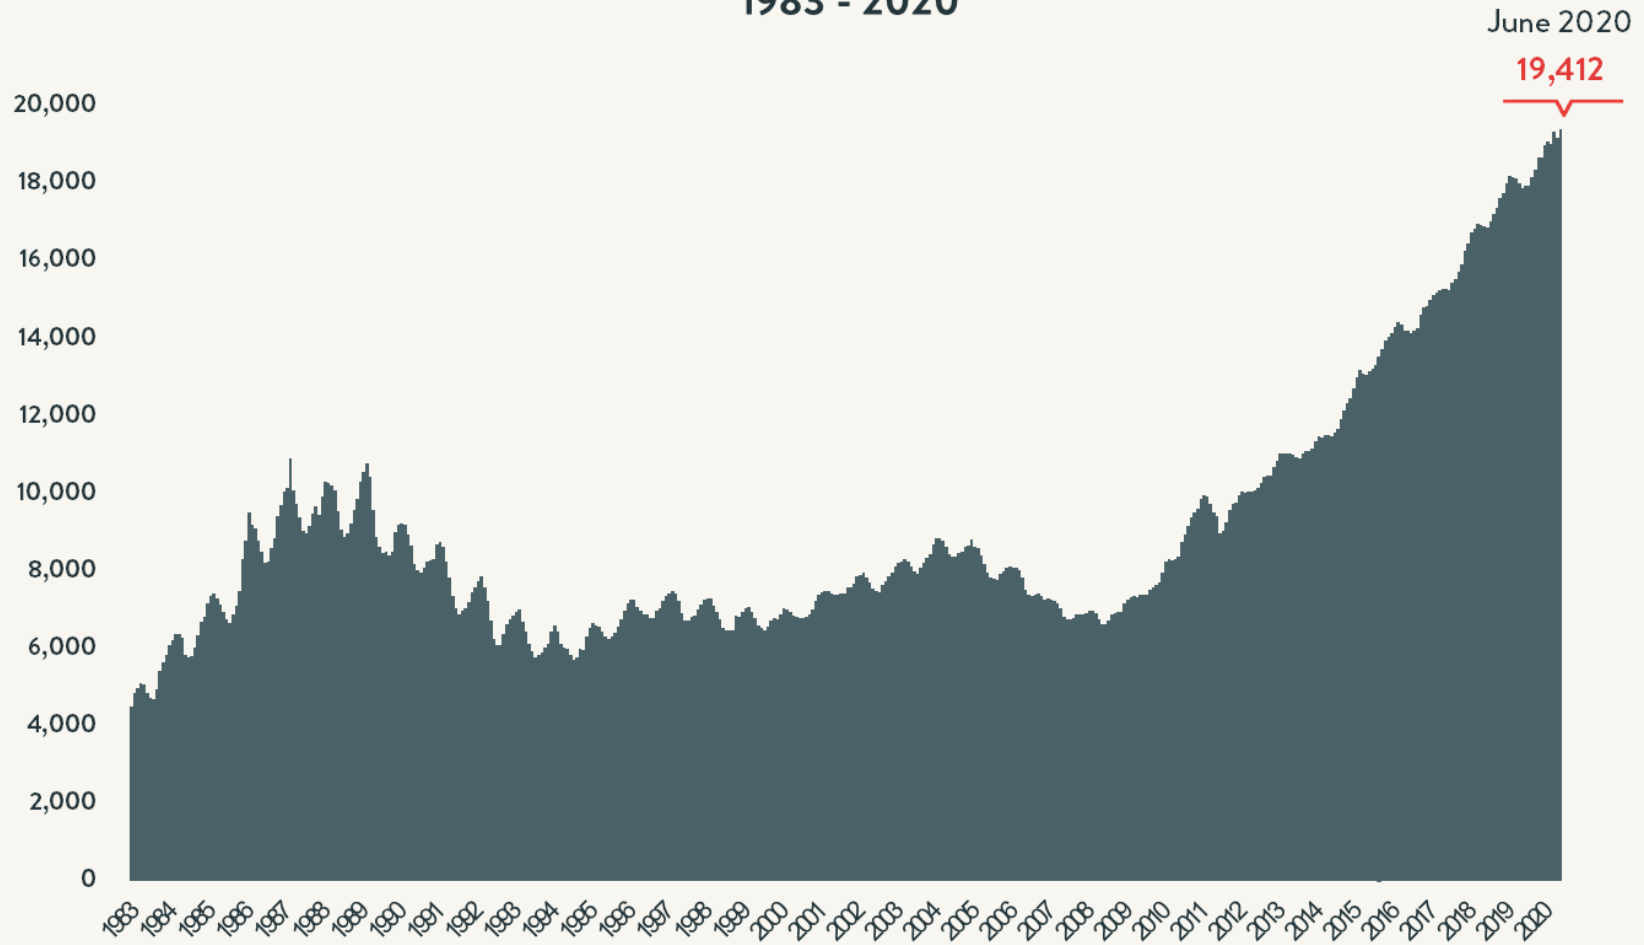

Number of Homeless Single Adults Sleeping Each Night in NYC Shelters 1983 - 2020

Source: NYC Department of Homeless Services and Human Resources Administration; Local Law 37 Reports