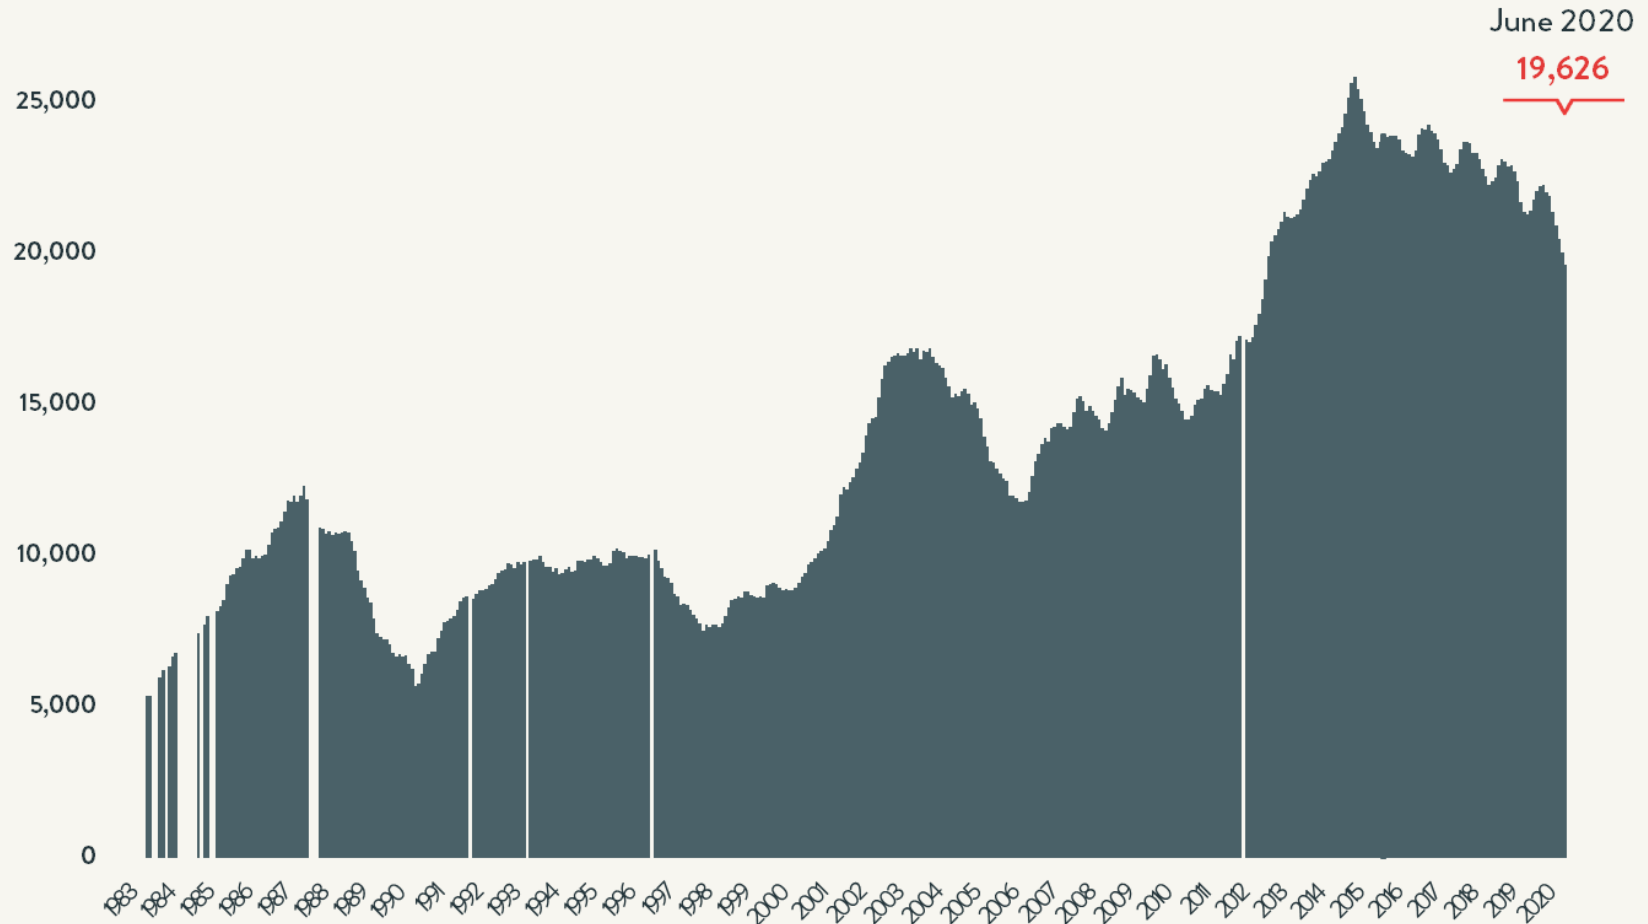

Number of Homeless Children Sleeping Each Night in NYC Shelters 1983 - 2020

Source: NYC Department of Homeless Services and Human Resources Administration; Local Law 37 Reports