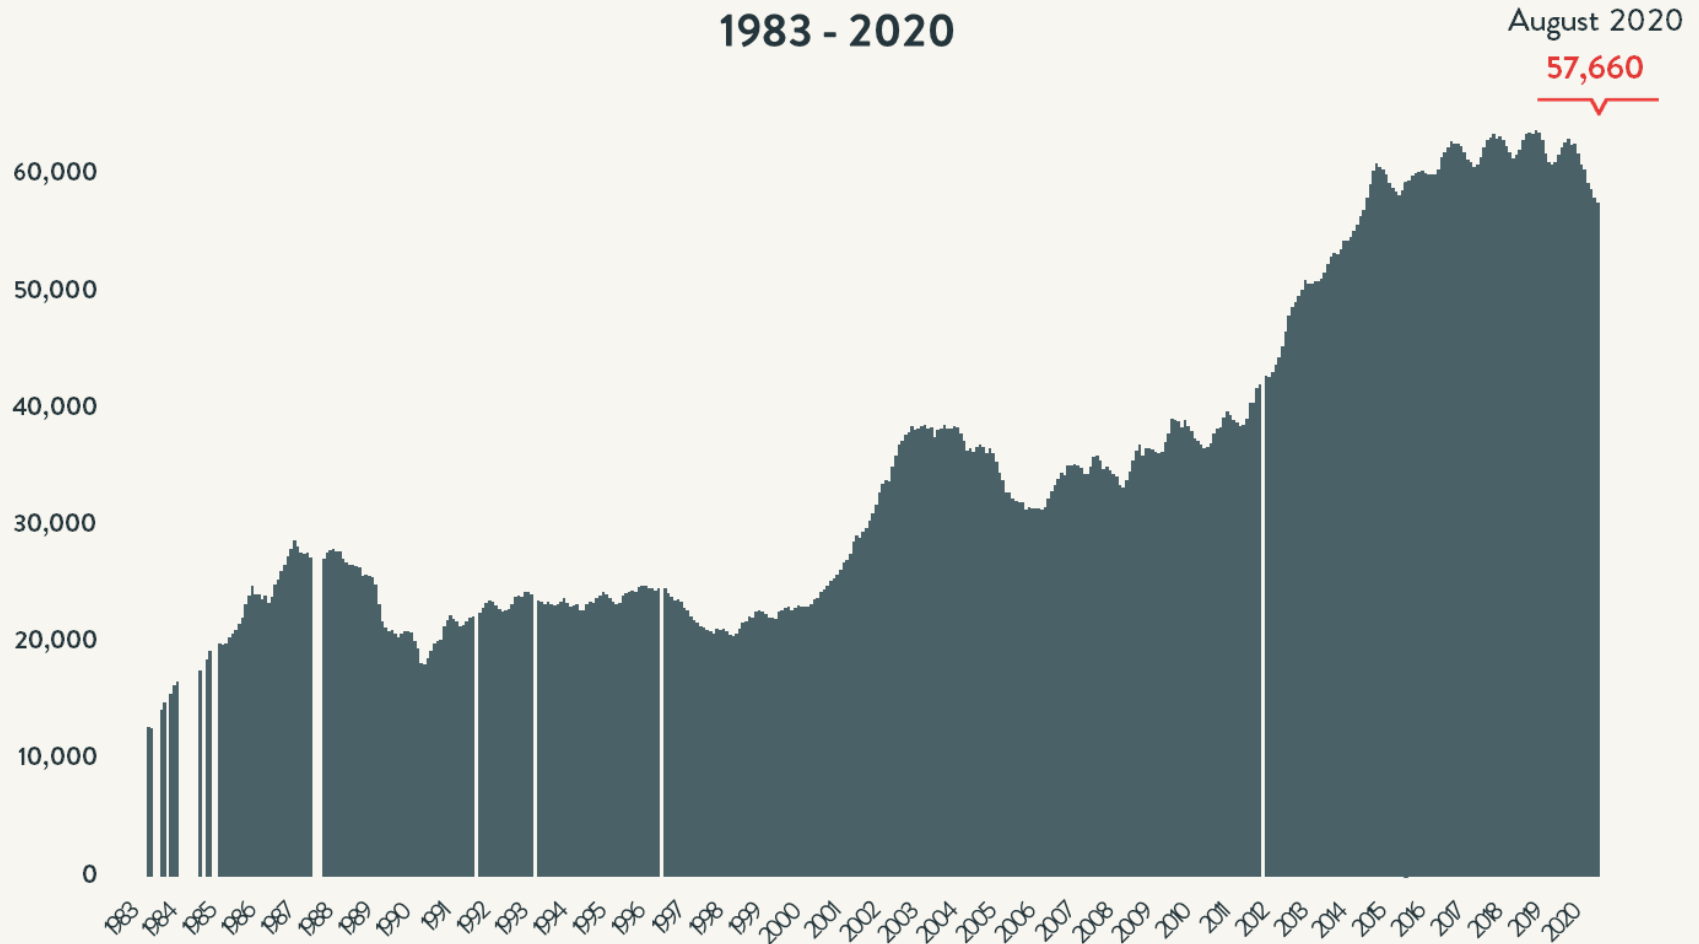

Number of Homeless People Sleeping Each Night in NYC Shelters 1983 - 2020

Data include individuals in DHS shelter system (including Safe Havens, stabilization beds, veteran's shelters, criminal justice beds) and HPD emergency shelters (<2 percent of total census).

Source: NYC Department of Homeless Services; Local Law 37 Reports

Number of Homeless People Sleeping Each Night in NYC Shelters August 2020

Total NYC
Municipal Shelter
Population:
57,660

Source: NYC Department of Homeless Services and Human Resources Administration; Local Law 37 Reports