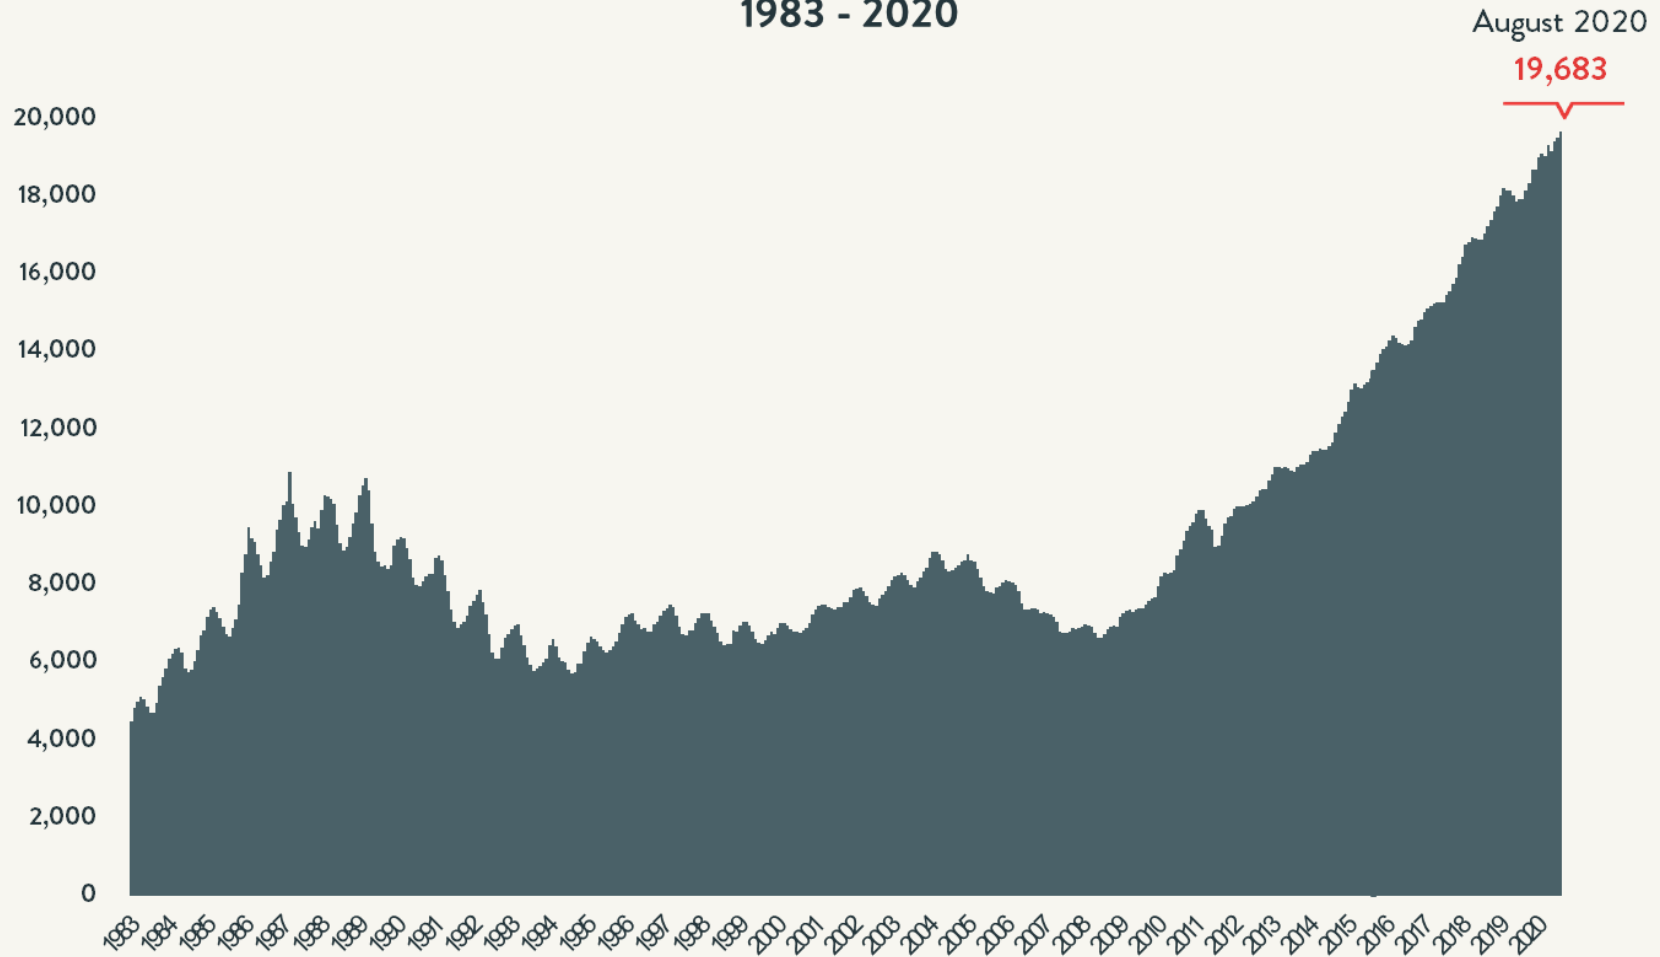

Source: NYC Department of Homeless Services and Human Resources Administration; Local Law 37 Reports