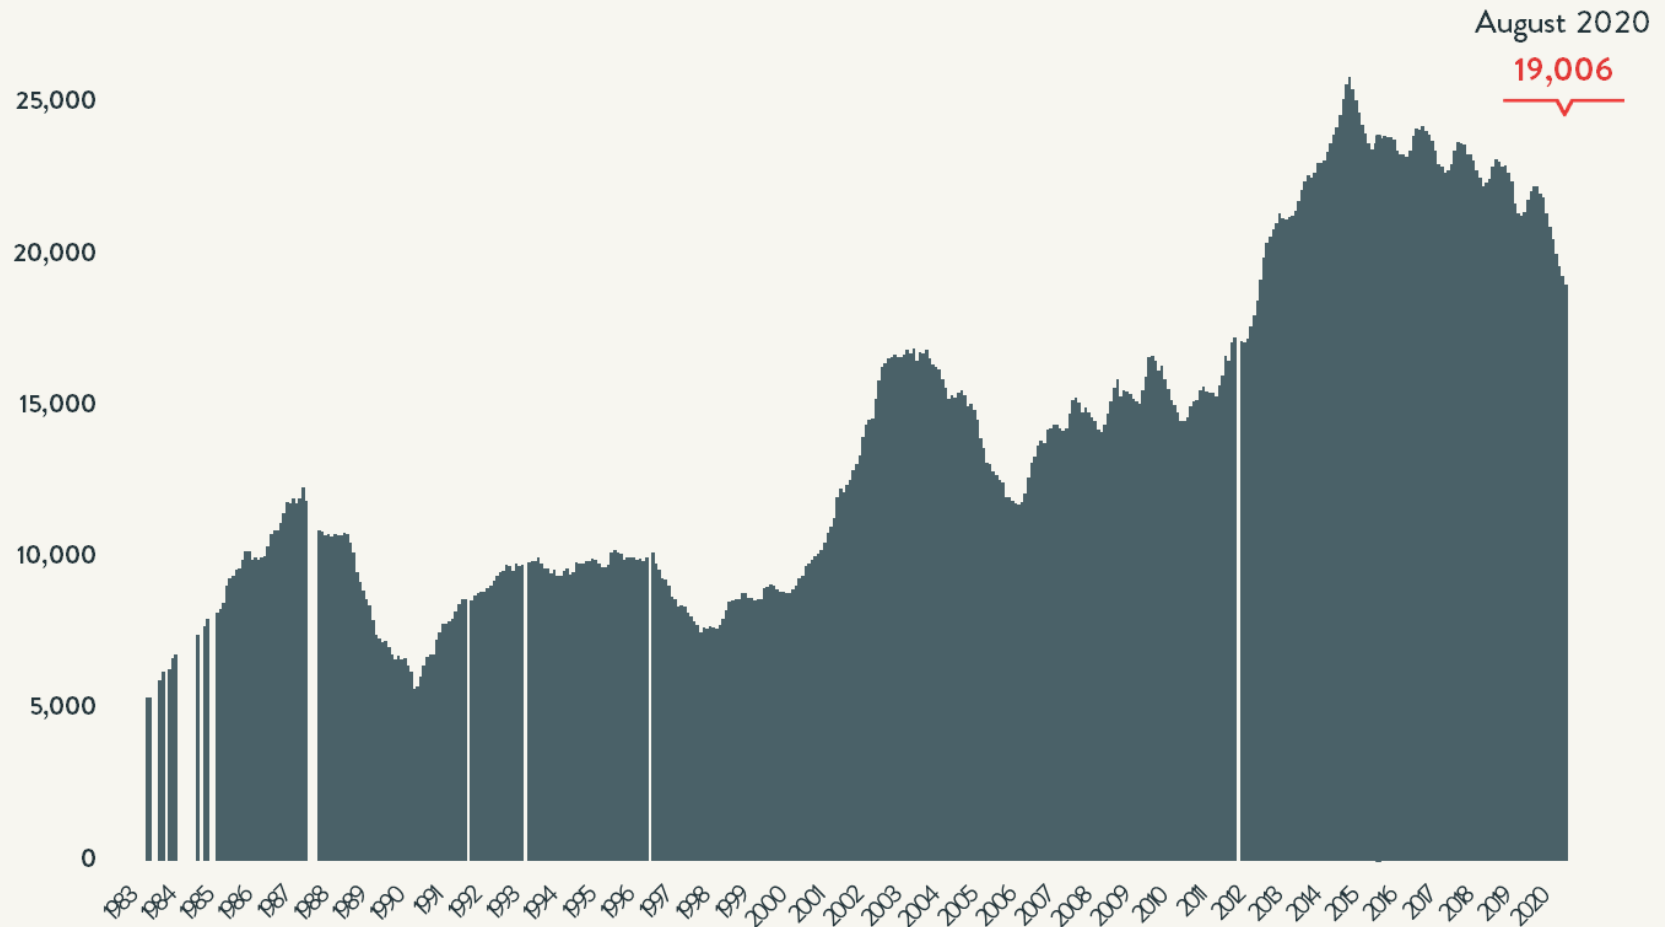

Number of Homeless Single Adults Sleeping Each Night in NYC Shelters
1983 - 2020

Number of Homeless Children Sleeping Each Night in NYC Shelters 1983 - 2020

Source: NYC Department of Homeless Services and Human Resources Administration; Local Law 37 Reports