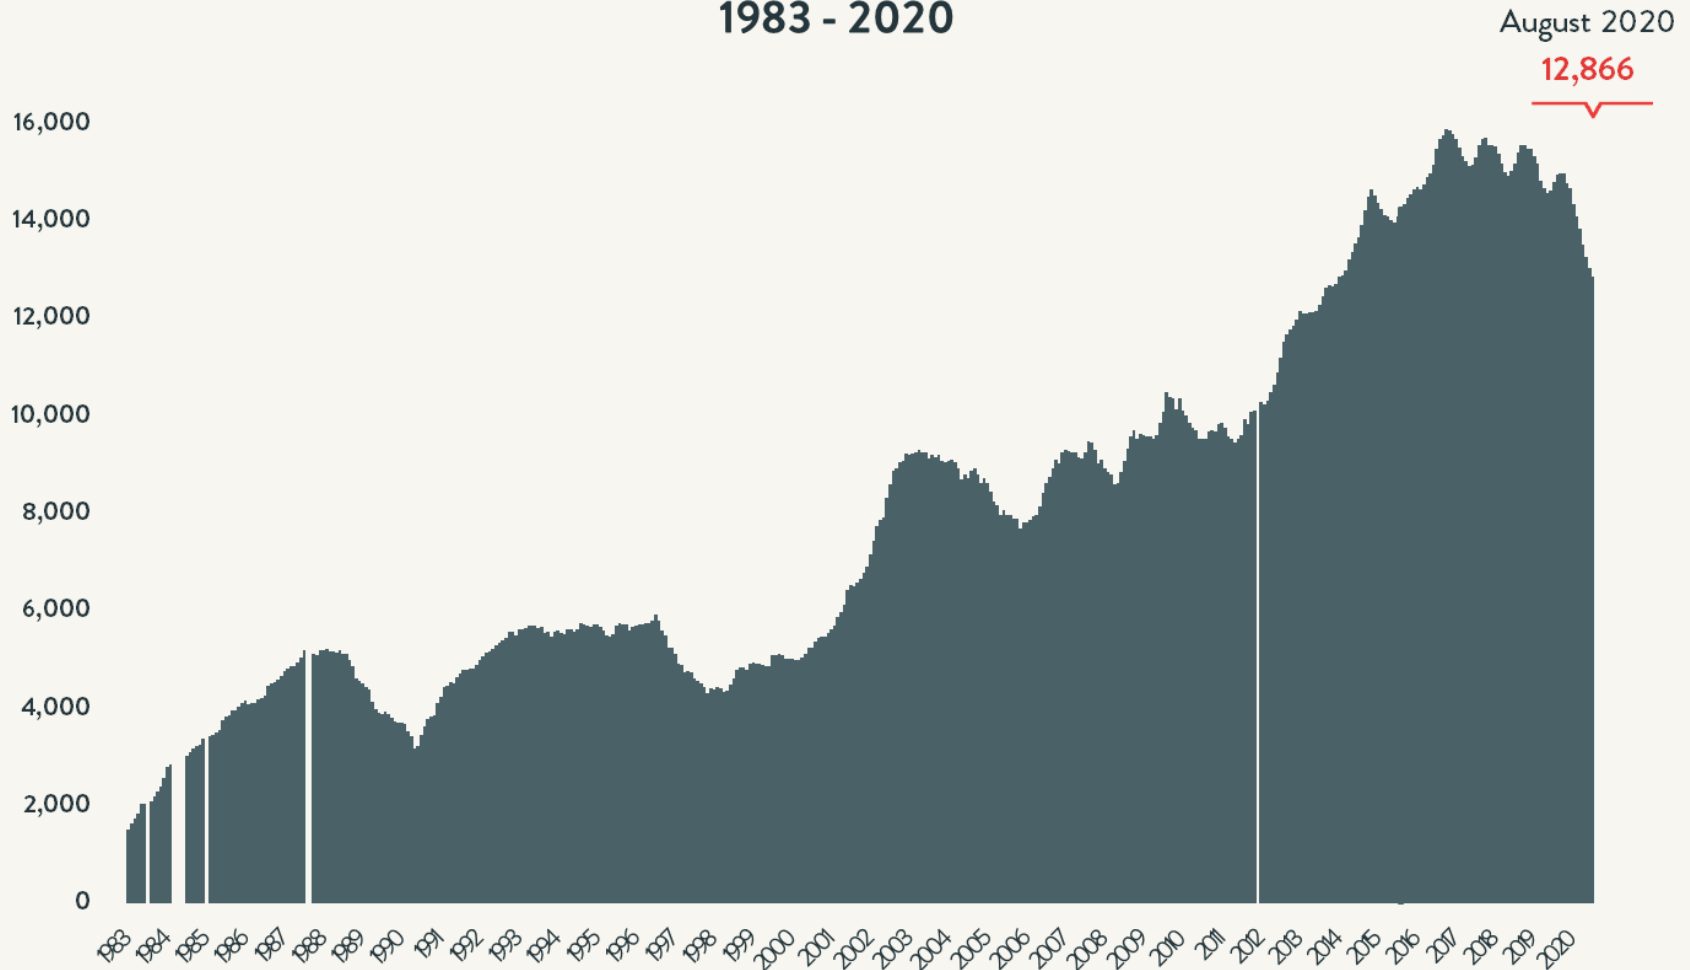

Number of Homeless Families Sleeping Each Night in NYC Shelters 1983 - 2020

Source: NYC Department of Homeless Services and Human Resources Administration; Local Law 37 Reports