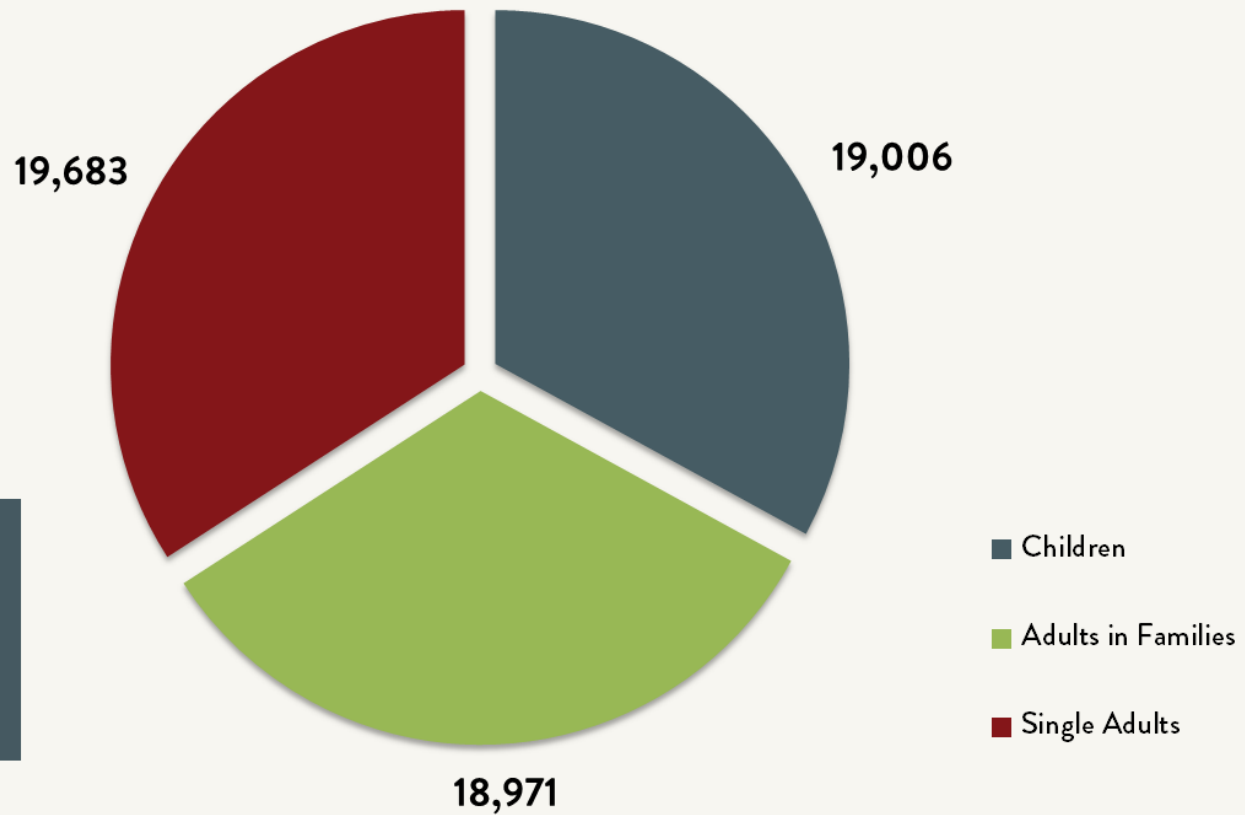

Number of Homeless People Sleeping Each Night in NYC Shelters 1983 - 2020

Data include individuals in DHS shelter system (including Safe Havens, stabilization beds, veteran's shelters, criminal justice beds) and HPD emergency shelters (<2 percent of total census).

Source: NYC Department of Homeless Services; Local Law 37 Reports

Number of Homeless People Sleeping Each Night in NYC Shelters August 2020

Total NYC
Municipal Shelter
Population:
57,660

Source: NYC Department of Homeless Services and Human Resources Administration; Local Law 37 Reports

Number of Homeless Families Sleeping Each Night in NYC Shelters 1983 - 2020

Source: NYC Department of Homeless Services and Human Resources Administration; Local Law 37 Reports

Number of Homeless Children Sleeping Each Night in NYC Shelters 1983 - 2020