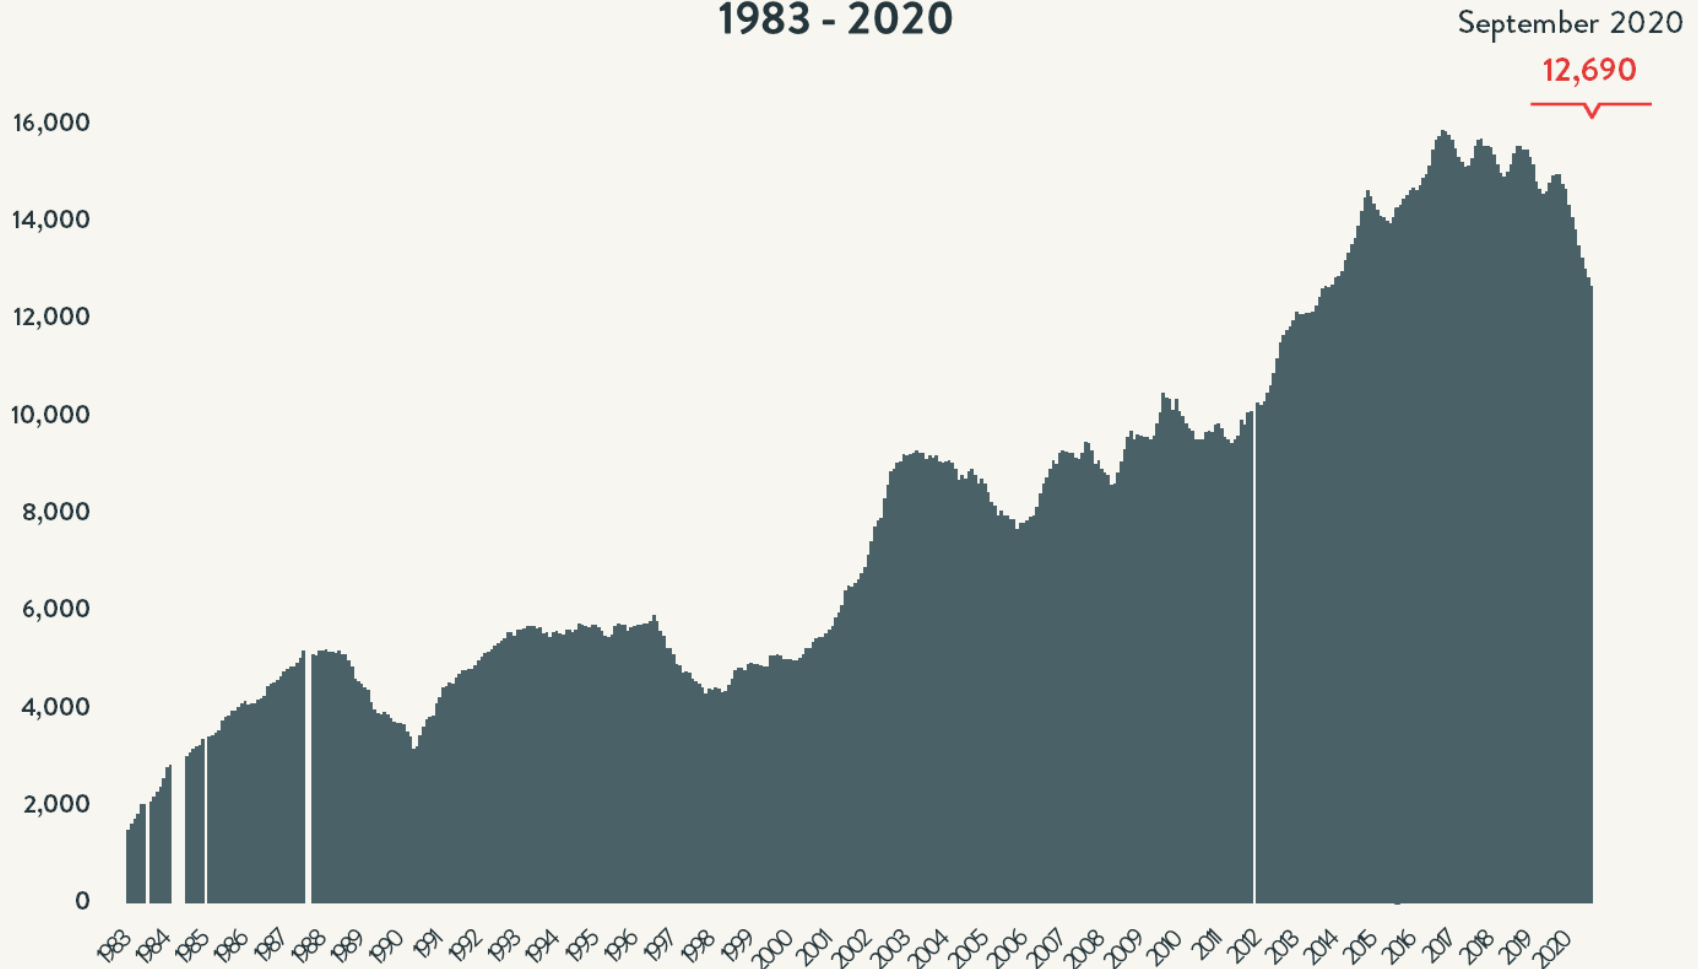

Number of Homeless Families Sleeping Each Night in NYC Shelters 1983 - 2020

Source: NYC Department of Homeless Services and Human Resources Administration; Local Law 37 Reports