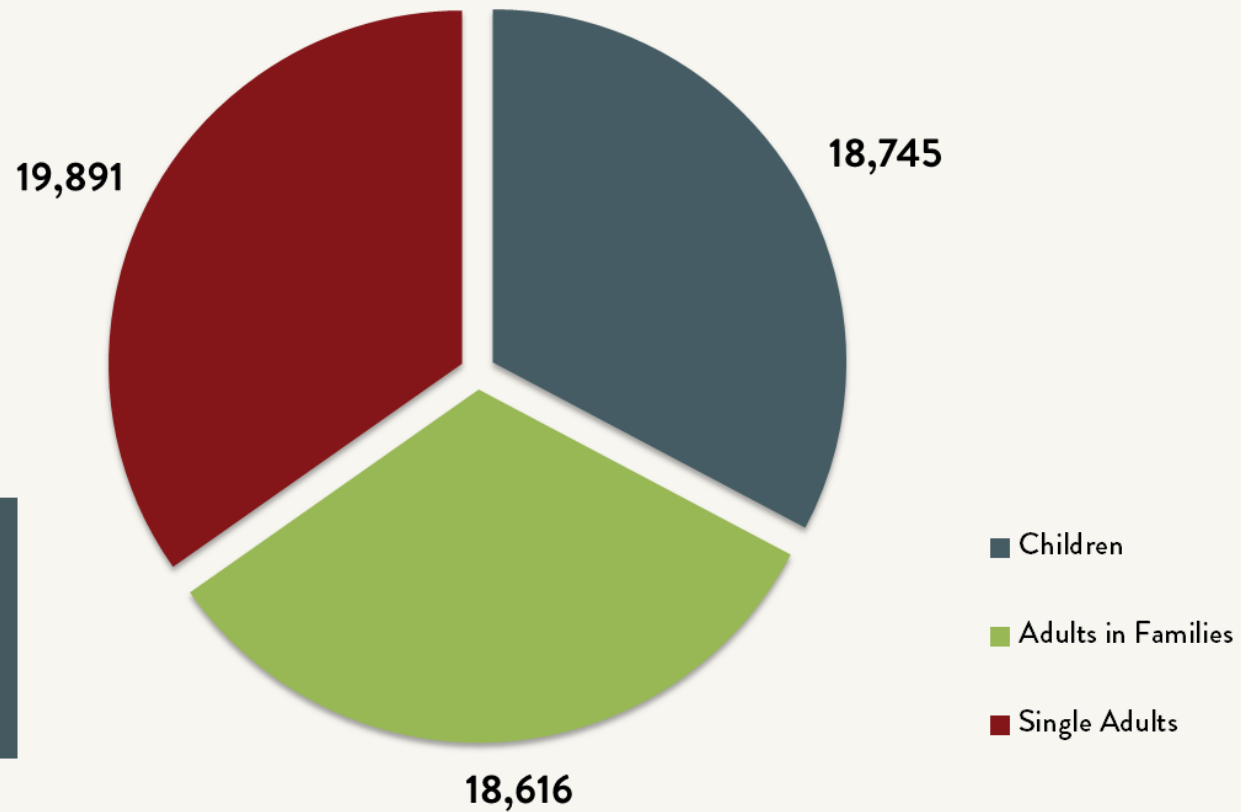

## Number of Homeless People Sleeping Each Night in NYC Shelters 1983 - 2020

September 2020

57,252

Data include individuals in DHS shelter system (including Safe Havens, stabilization beds, veteran's shelters, criminal justice beds) and HPD emergency shelters (<2 percent of total census).

Source: NYC Department of Homeless Services; Local Law 37 Reports

## Number of Homeless People Sleeping Each Night in NYC Shelters September 2020

**Total NYC  
Municipal Shelter  
Population:  
57,252**

coalition  
for the  
homeless