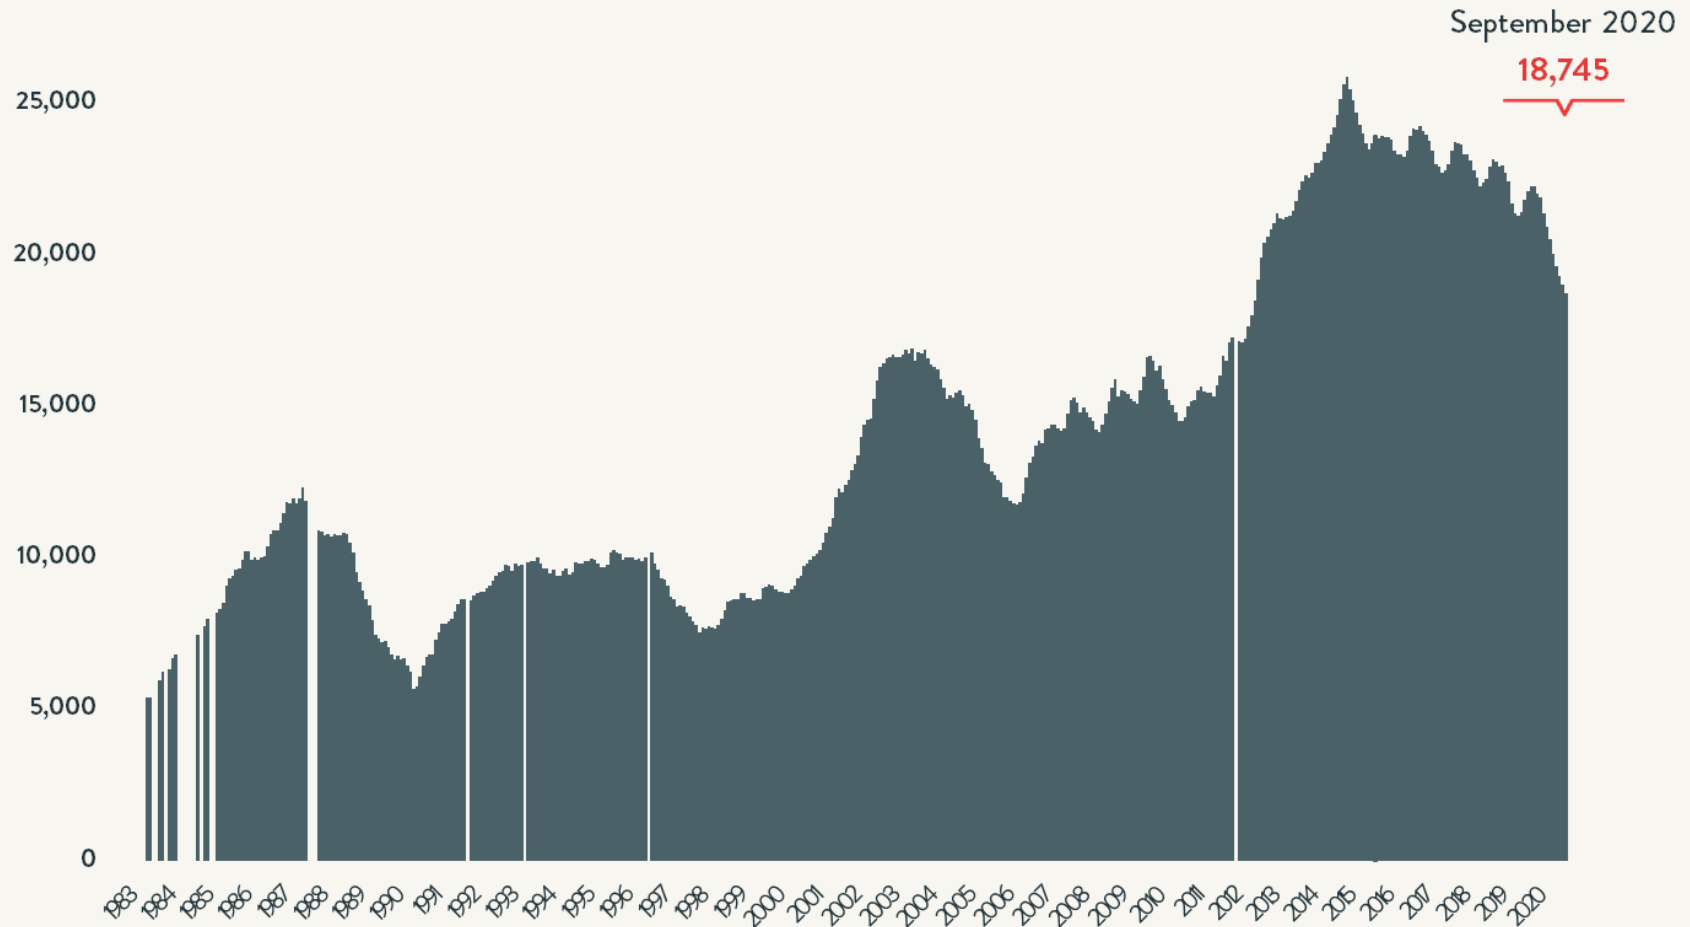

Number of Homeless Children Sleeping Each Night in NYC Shelters 1983 - 2020

Source: NYC Department of Homeless Services and Human Resources Administration; Local Law 37 Reports