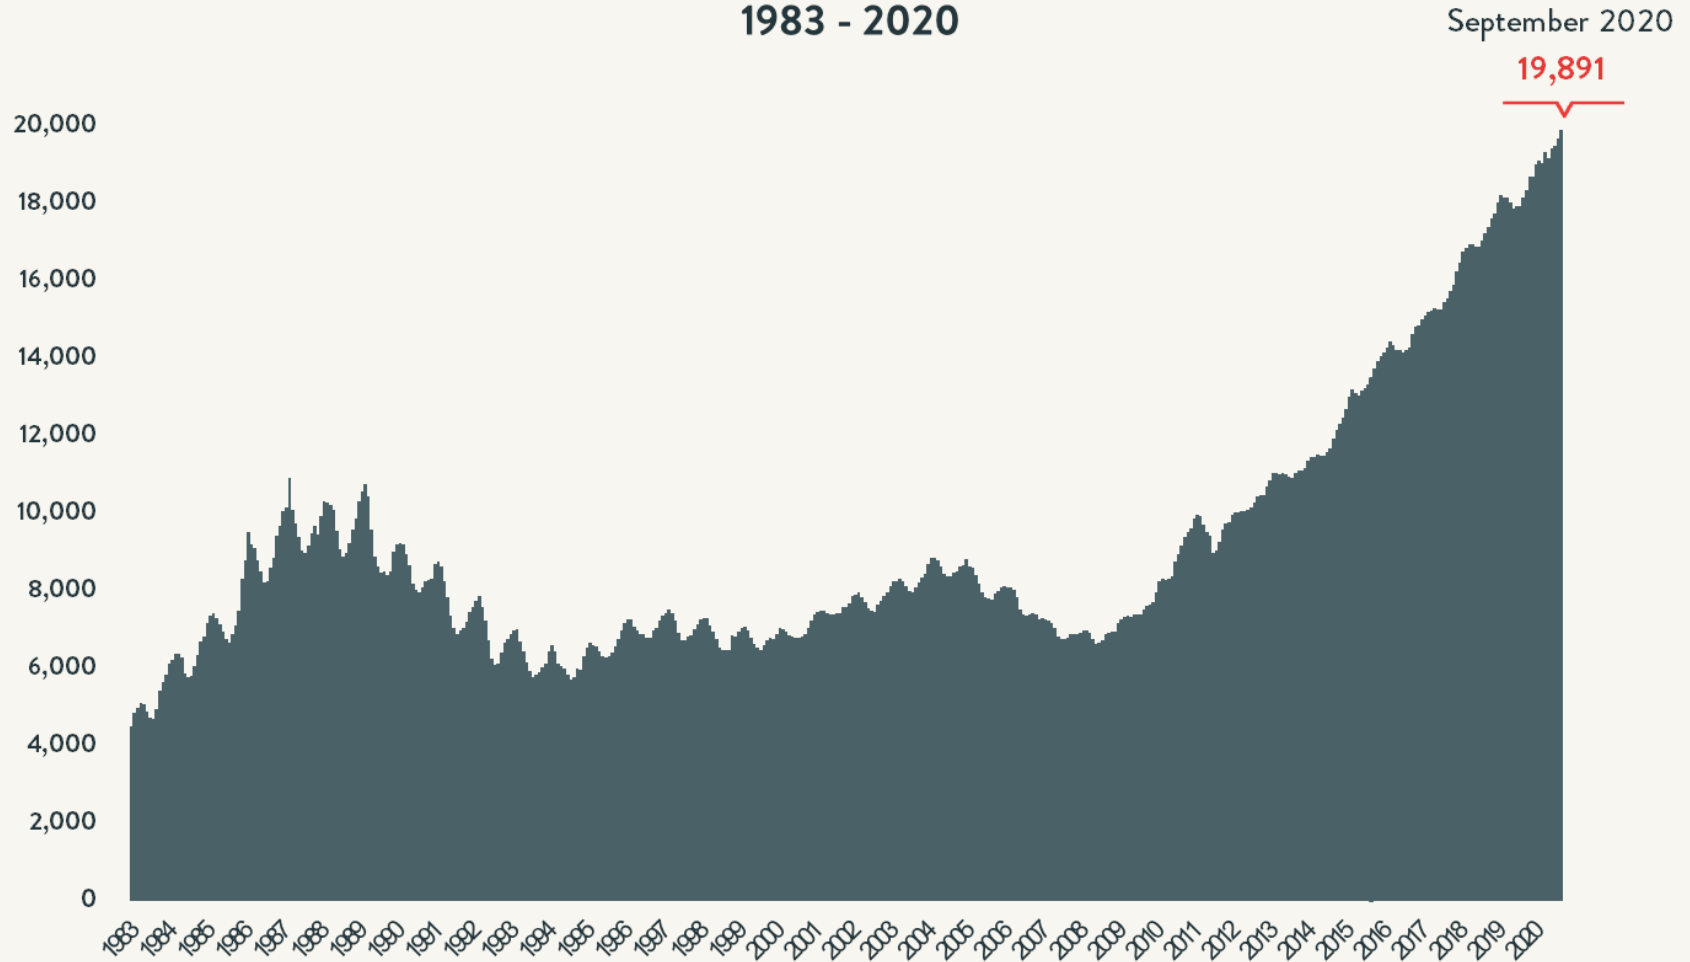

Number of Homeless Single Adults Sleeping Each Night in NYC Shelters 1983 - 2020

Source: NYC Department of Homeless Services and Human Resources Administration; Local Law 37 Reports