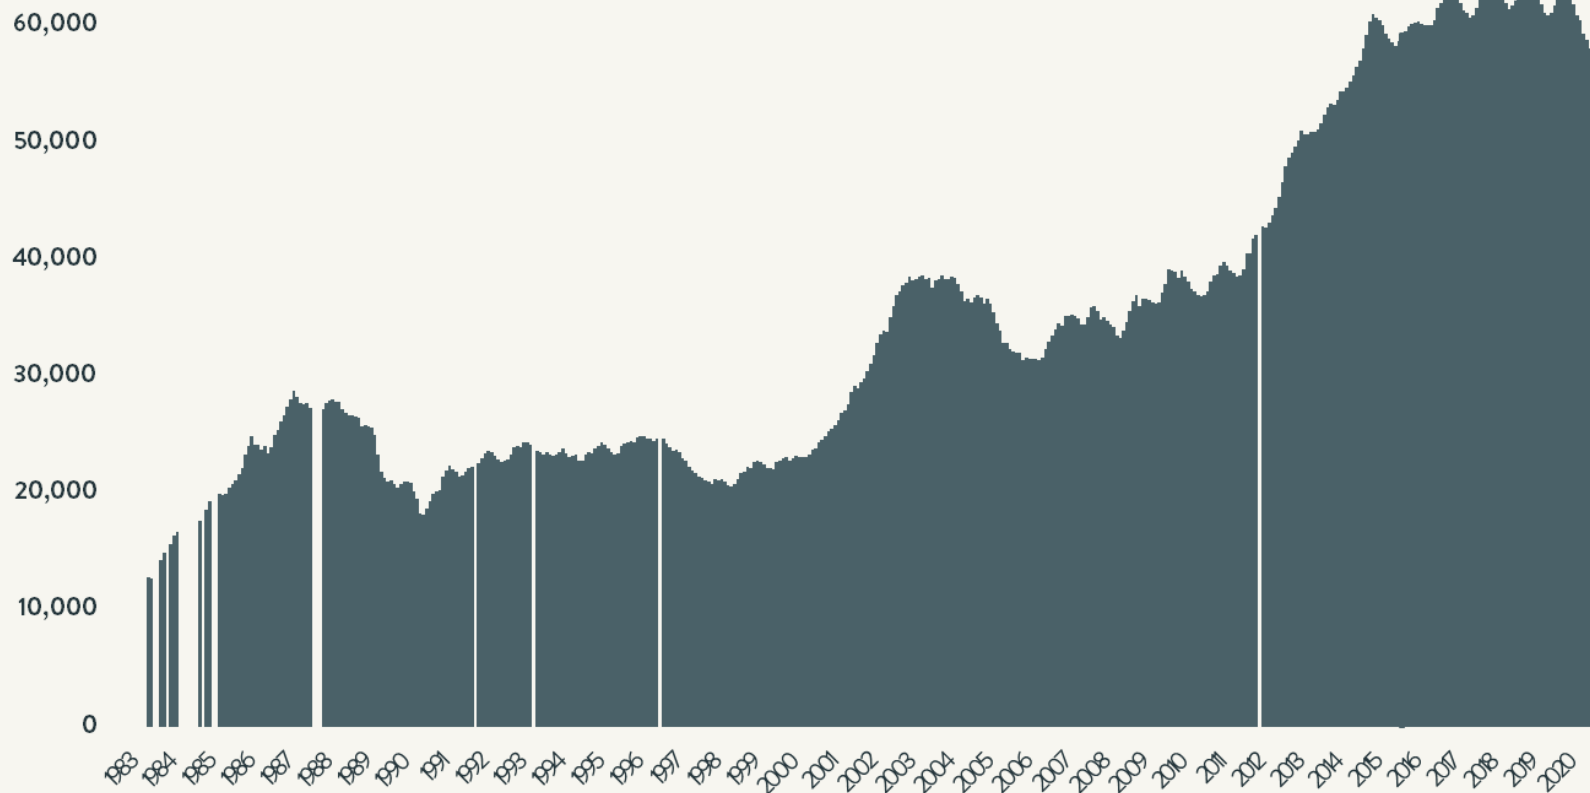

## Number of Homeless People Sleeping Each Night in NYC Shelters 1983 - 2020

September 2020

57,252

Data include individuals in DHS shelter system (including Safe Havens, stabilization beds, veteran's shelters, criminal justice beds) and HPD emergency shelters (<2 percent of total census).