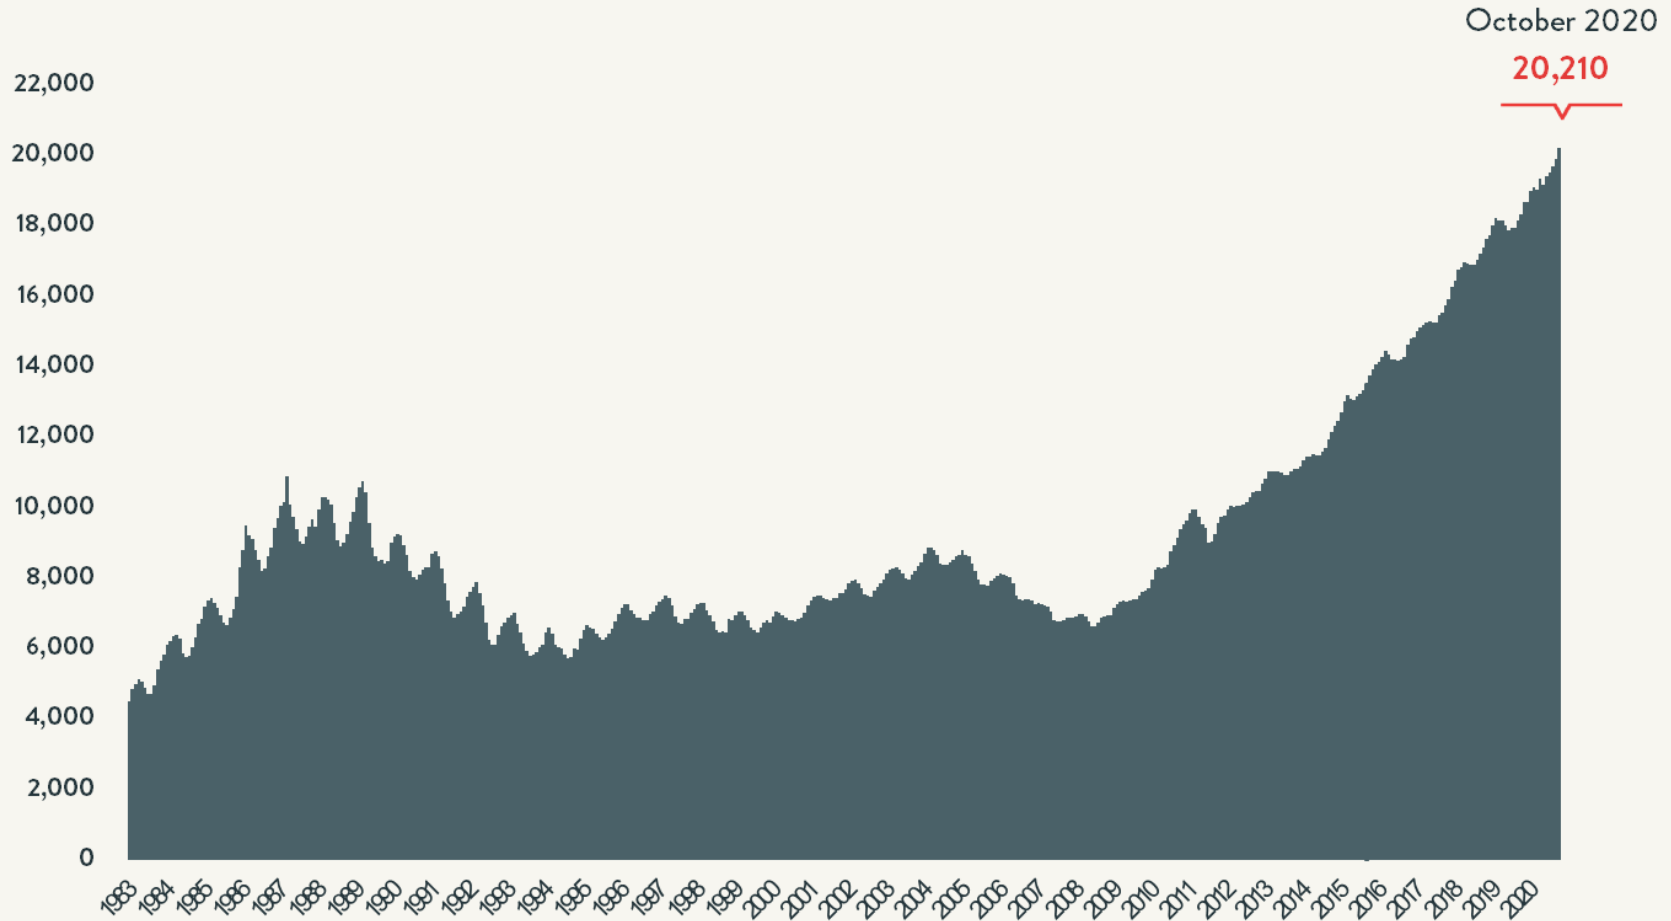

Number of Homeless Single Adults Sleeping Each Night in NYC Shelters 1983 - 2020

Source: NYC Department of Homeless Services and Human Resources Administration; Local Law 37 Reports