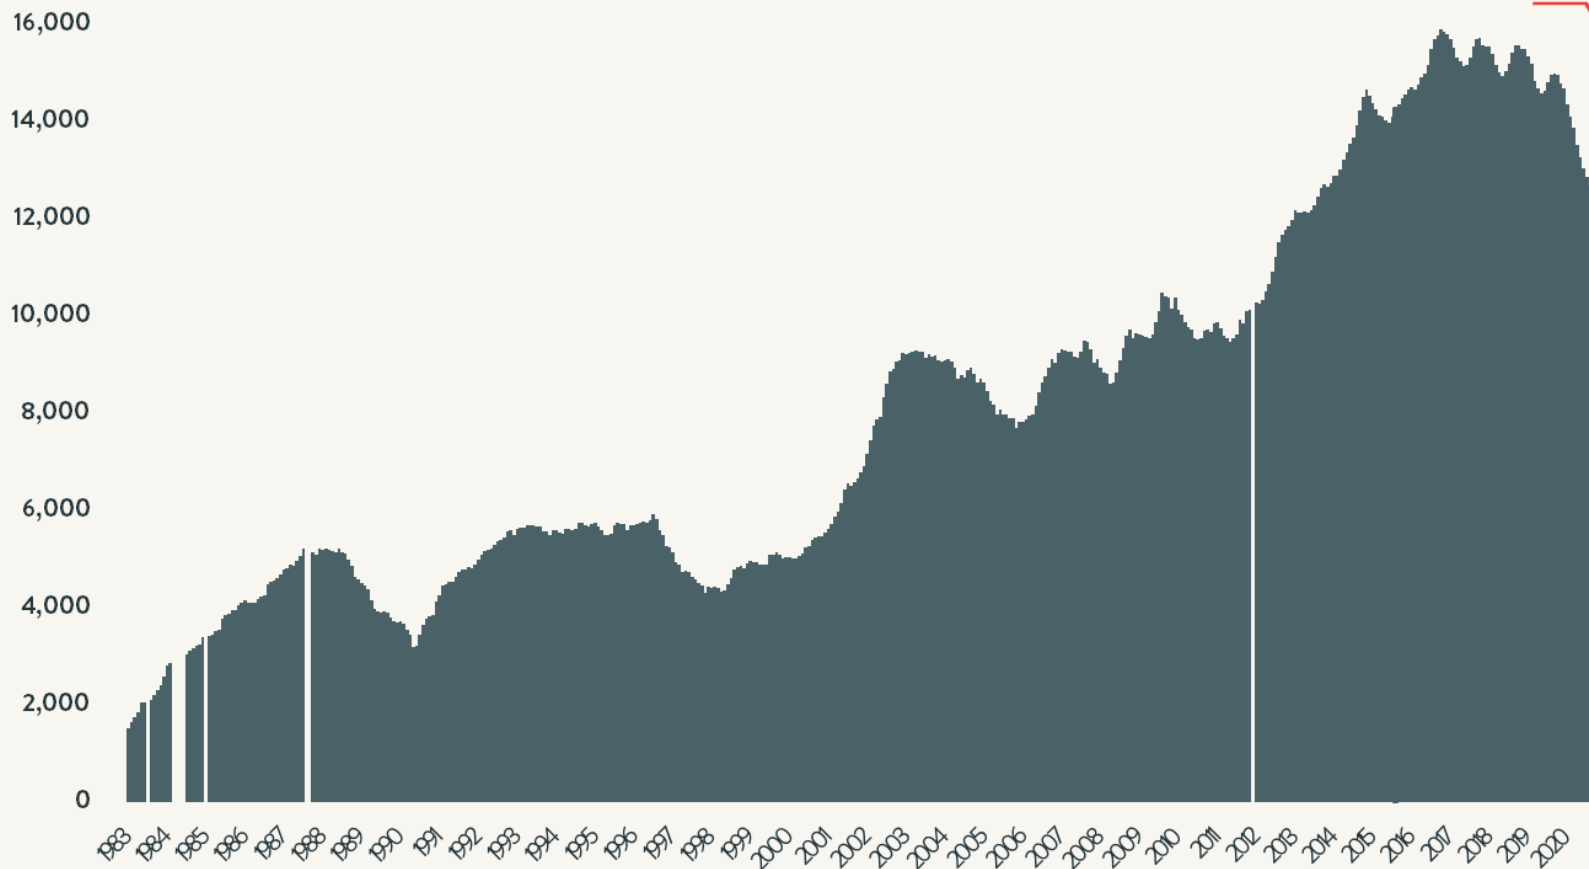

### Number of Homeless People Sleeping Each Night in NYC Shelters 1983 - 2020

October 2020

57,341

Data include individuals in DHS shelter system (including Safe Havens, stabilization beds, veteran's shelters, criminal justice beds) and HPD emergency shelters (<2 percent of total census).

### Number of Homeless People Sleeping Each Night in NYC Shelters October 2020

Total NYC  
Municipal Shelter  
Population:  
57,341

Source: NYC Department of Homeless Services and Human Resources Administration; Local Law 37 Reports

### Number of Homeless Families Sleeping Each Night in NYC Shelters 1983 - 2020

October 2020

12,611

Source: NYC Department of Homeless Services and Human Resources Administration; Local Law 37 Reports