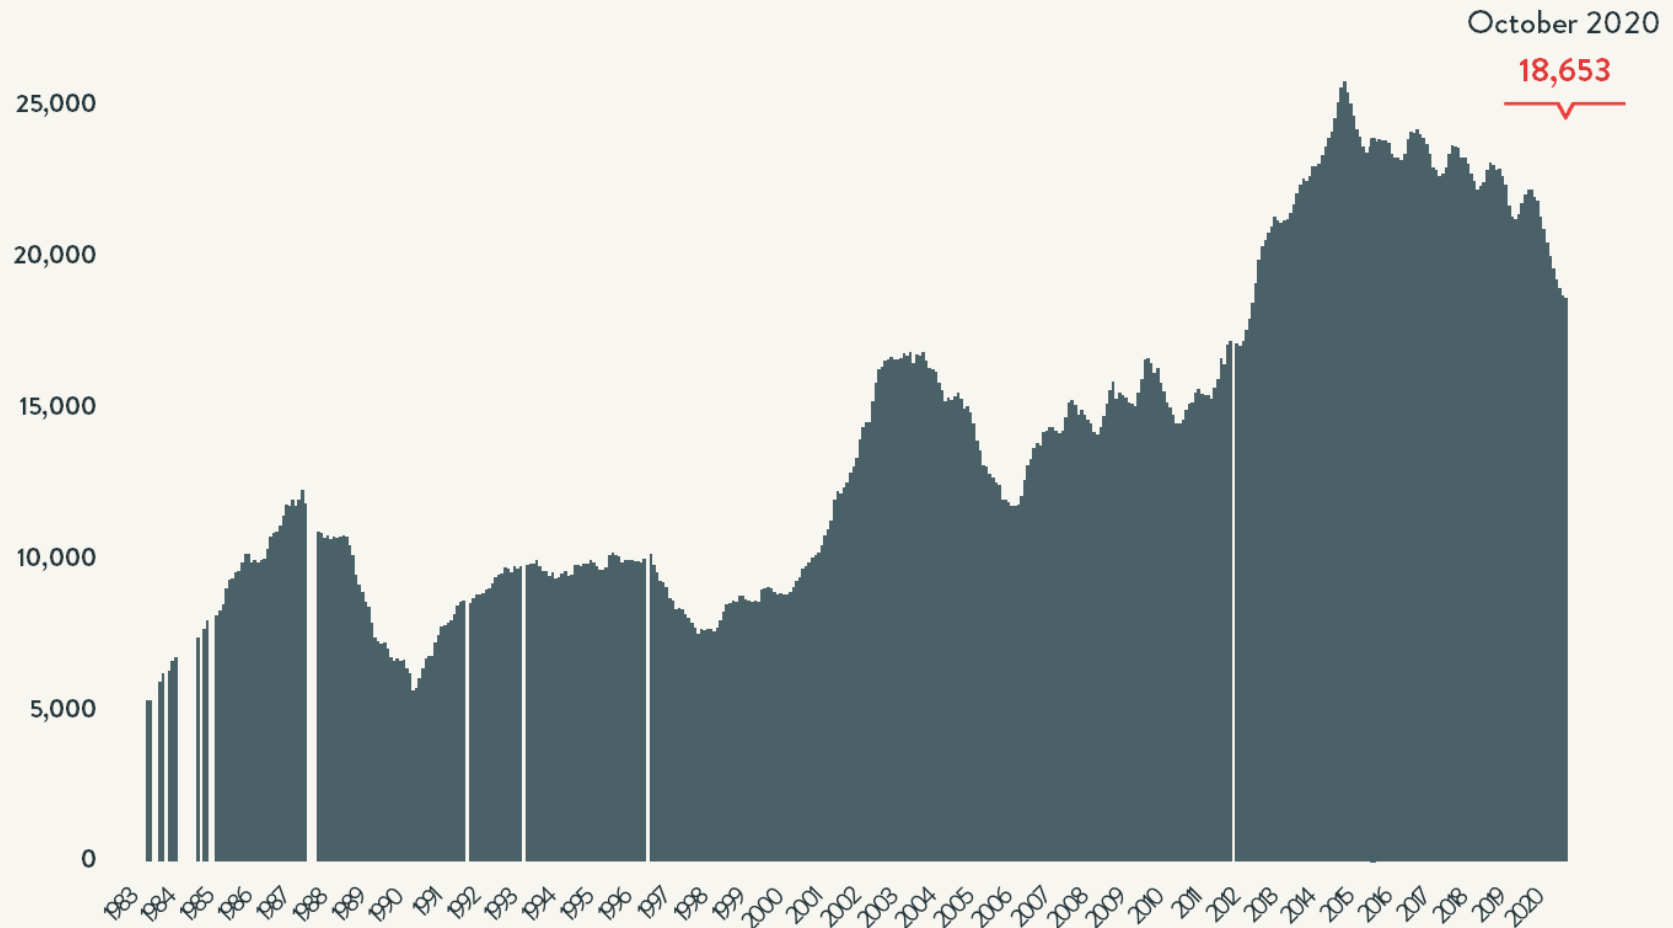

Number of Homeless Children Sleeping Each Night in NYC Shelters 1983 - 2020

Source: NYC Department of Homeless Services and Human Resources Administration; Local Law 37 Reports