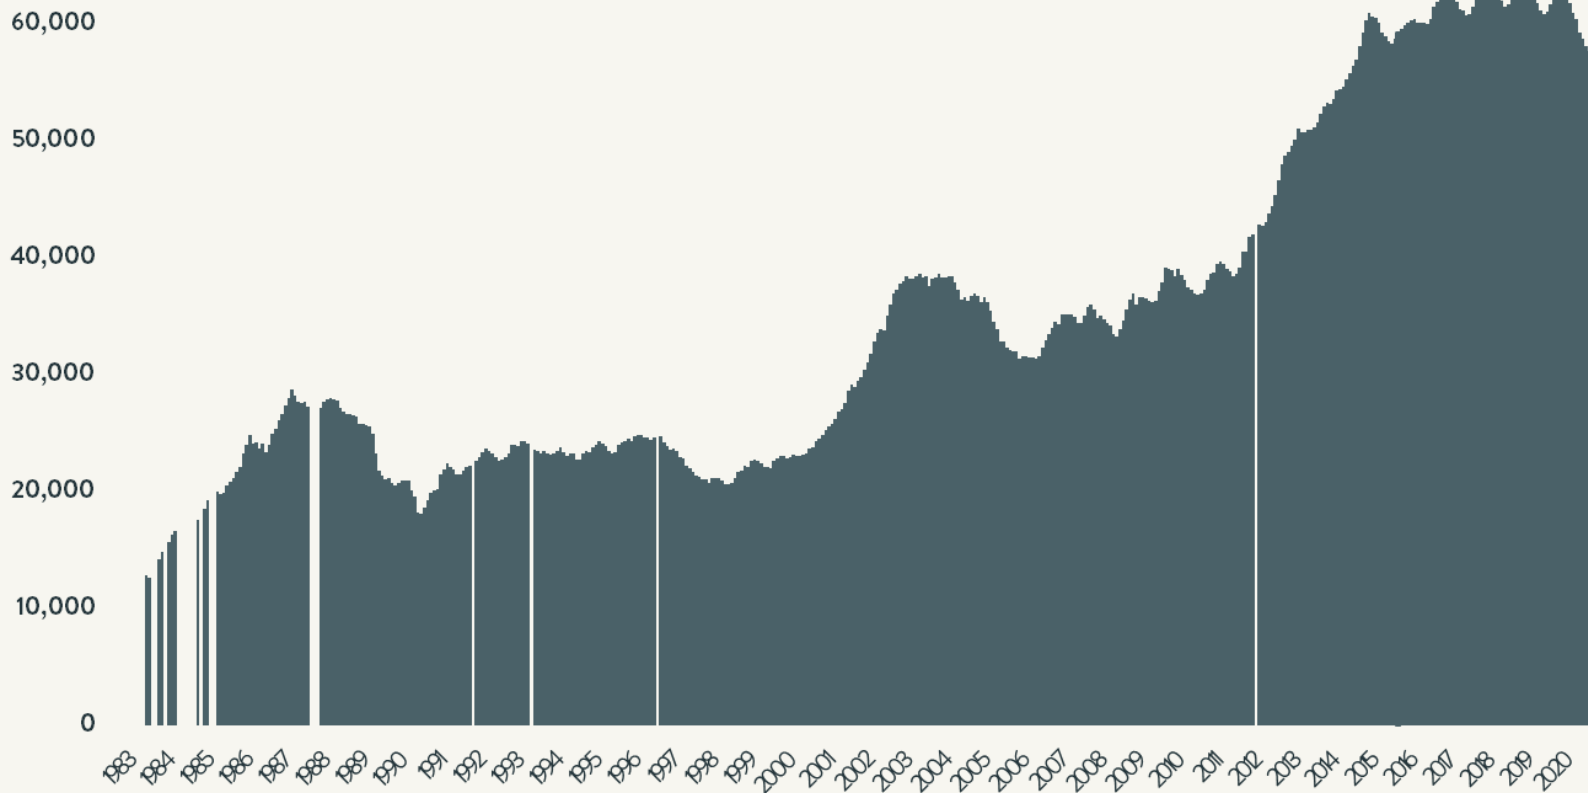

### Number of Homeless People Sleeping Each Night in NYC Shelters 1983 - 2020

October 2020

57,341

Data include individuals in DHS shelter system (including Safe Havens, stabilization beds, veteran's shelters, criminal justice beds) and HPD emergency shelters (<2 percent of total census).

### Number of Homeless People Sleeping Each Night in NYC Shelters October 2020

Total NYC  
Municipal Shelter  
Population:  
57,341

Source: NYC Department of Homeless Services and Human Resources Administration; Local Law 37 Reports