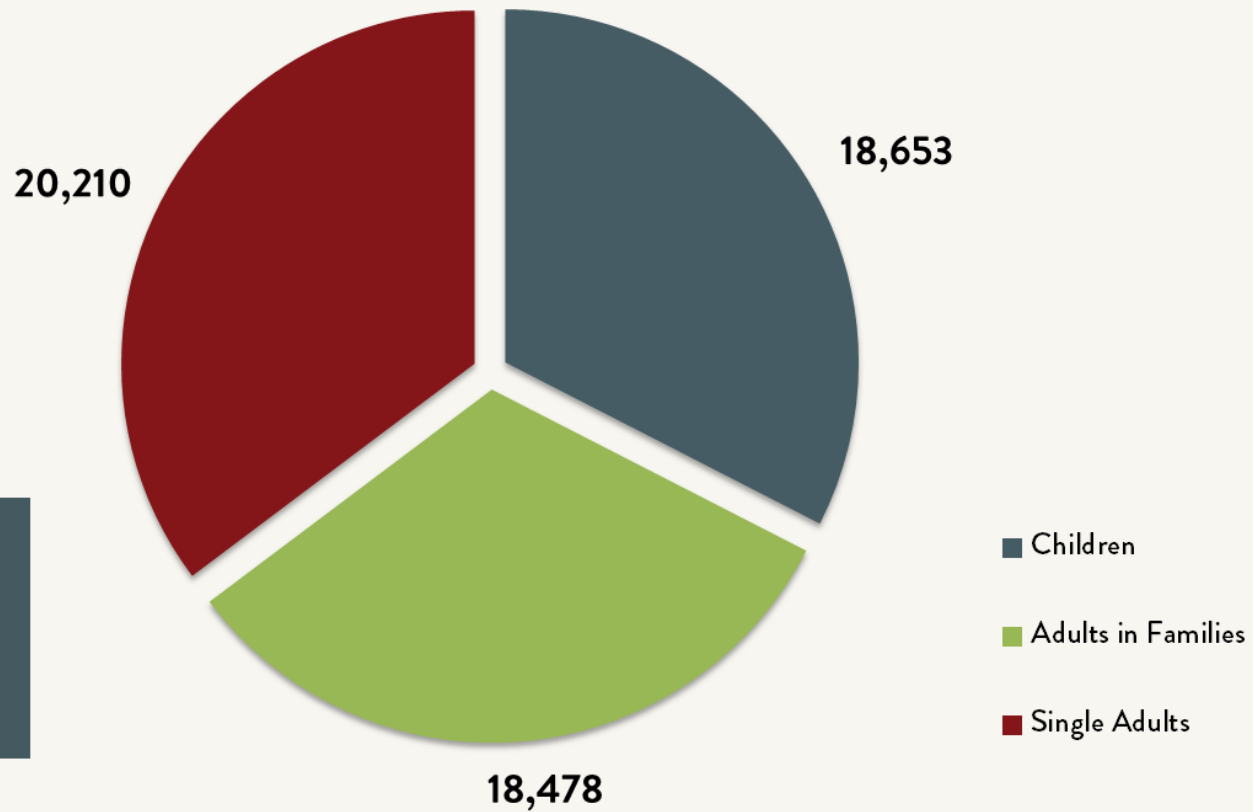

### Number of Homeless People Sleeping Each Night in NYC Shelters 1983 - 2020

October 2020

57,341

Data include individuals in DHS shelter system (including Safe Havens, stabilization beds, veteran's shelters, criminal justice beds) and HPD emergency shelters (<2 percent of total census).

Source: NYC Department of Homeless Services; Local Law 37 Reports

### Number of Homeless People Sleeping Each Night in NYC Shelters October 2020

Total NYC  
Municipal Shelter  
Population:  
57,341

Source: NYC Department of Homeless Services and Human Resources Administration; Local Law 37 Reports

### Number of Homeless Families Sleeping Each Night in NYC Shelters 1983 - 2020

October 2020

12,611

Source: NYC Department of Homeless Services and Human Resources Administration; Local Law 37 Reports