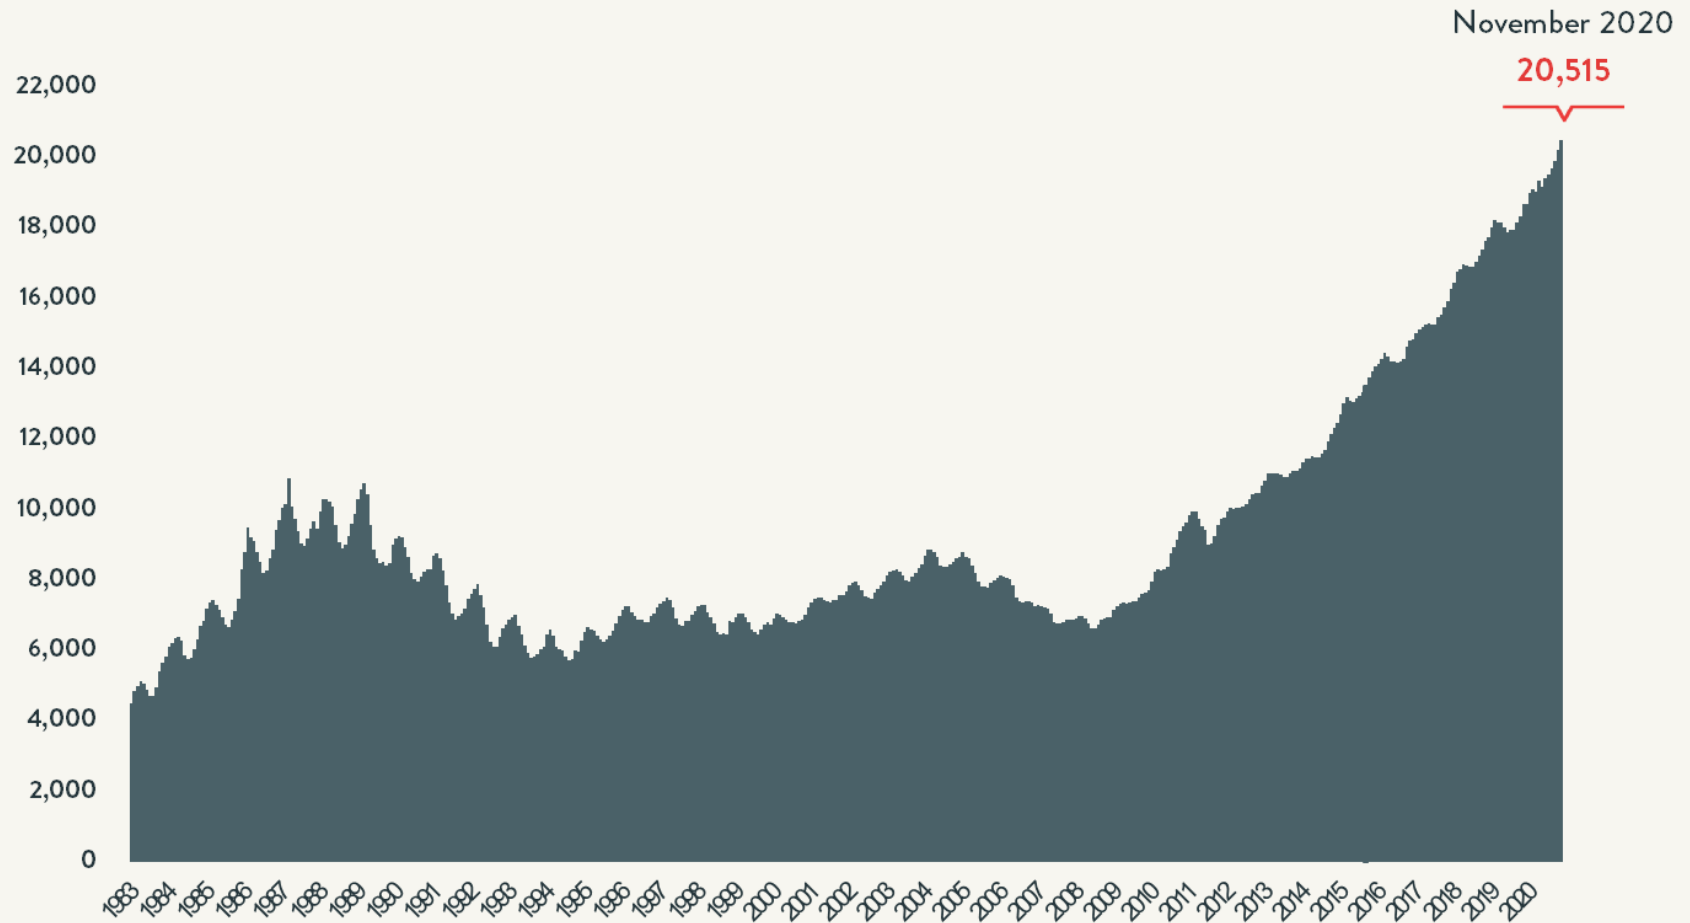

Source: NYC Department of Homeless Services and Human Resources Administration; Local Law 37 Reports