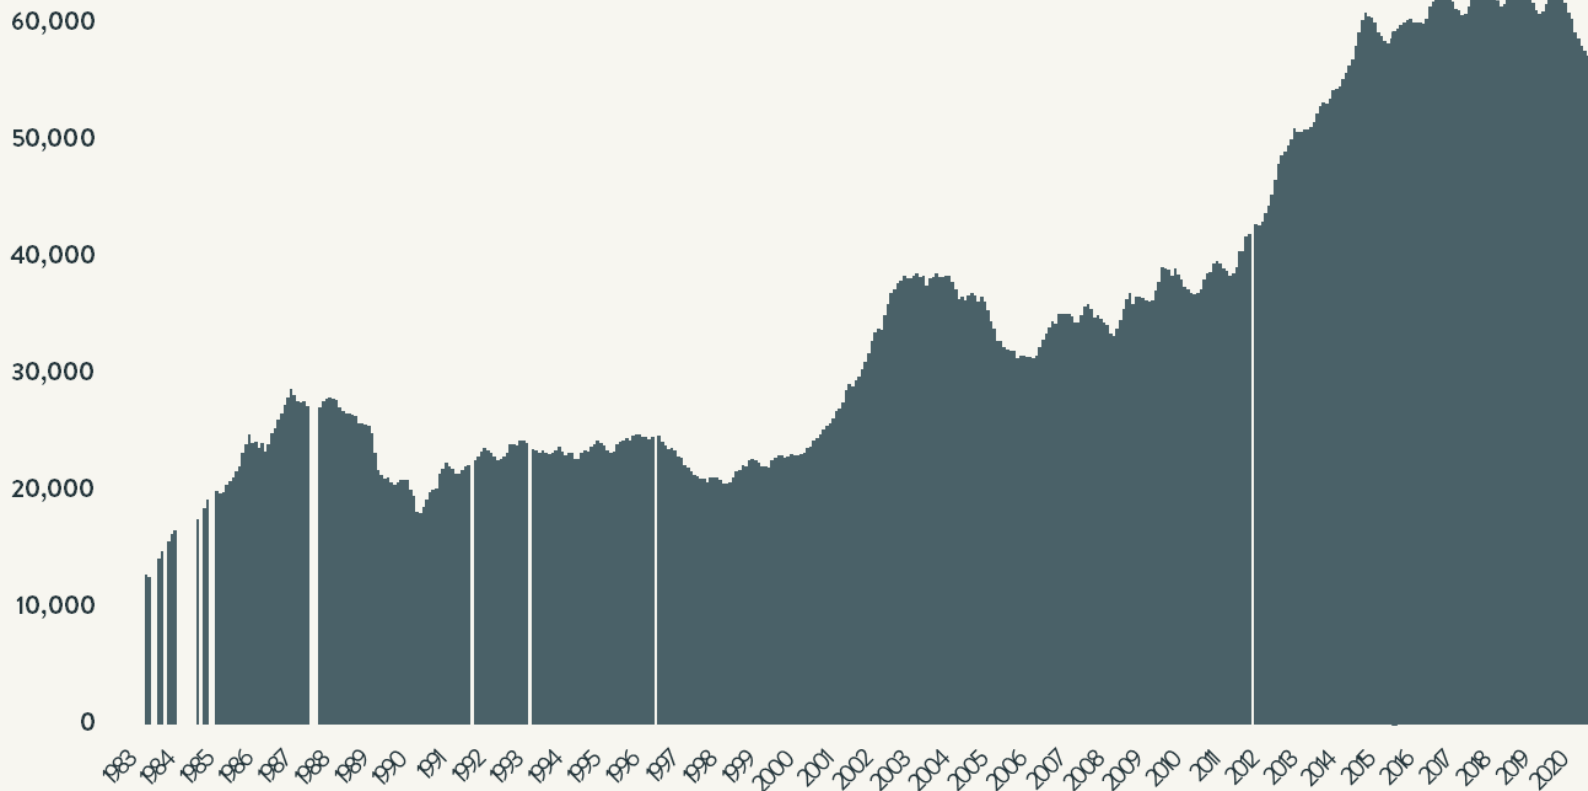

### Number of Homeless People Sleeping Each Night in NYC Shelters 1983 - 2020

November 2020

57,016

Data include individuals in DHS shelter system (including Safe Havens, stabilization beds, veteran's shelters, criminal justice beds) and HPD emergency shelters (<2 percent of total census).

### Number of Homeless People Sleeping Each Night in NYC Shelters November 2020

Total NYC  
Municipal Shelter  
Population:  
57,016

Source: NYC Department of Homeless Services and Human Resources Administration; Local Law 37 Reports