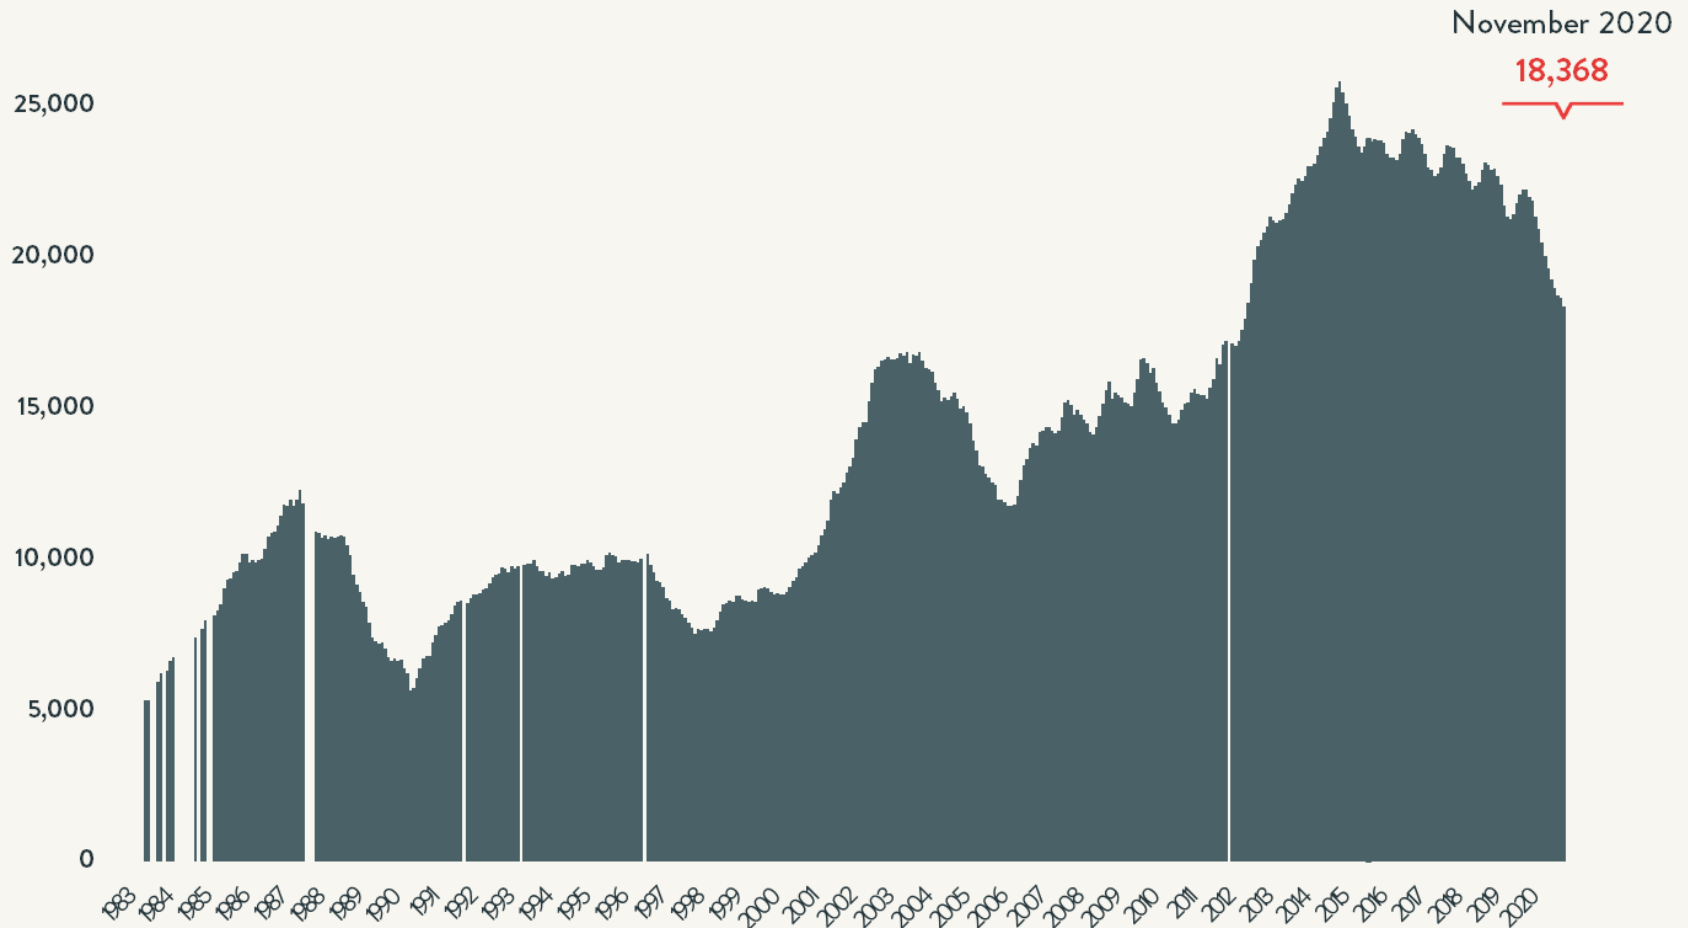

Number of Homeless Single Adults Sleeping Each Night in NYC Shelters
1983 - 2020

Number of Homeless Children Sleeping Each Night in NYC Shelters 1983 - 2020

Source: NYC Department of Homeless Services and Human Resources Administration; Local Law 37 Reports