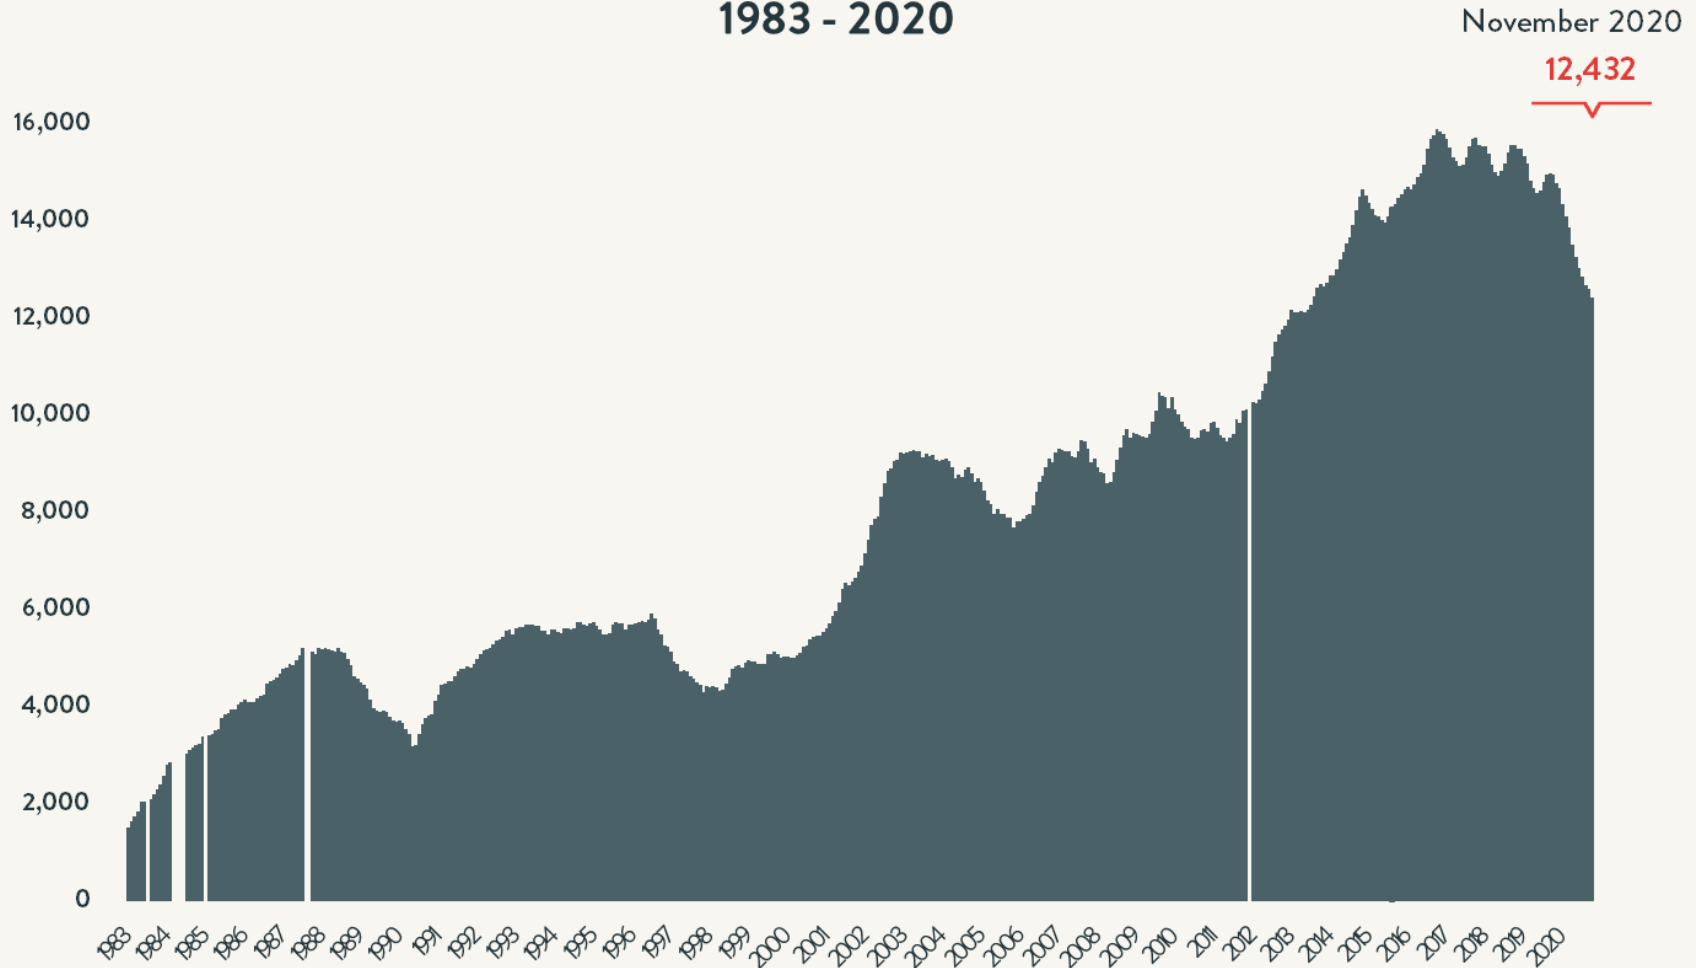

Number of Homeless Families Sleeping Each Night in NYC Shelters 1983 - 2020

Source: NYC Department of Homeless Services and Human Resources Administration; Local Law 37 Reports