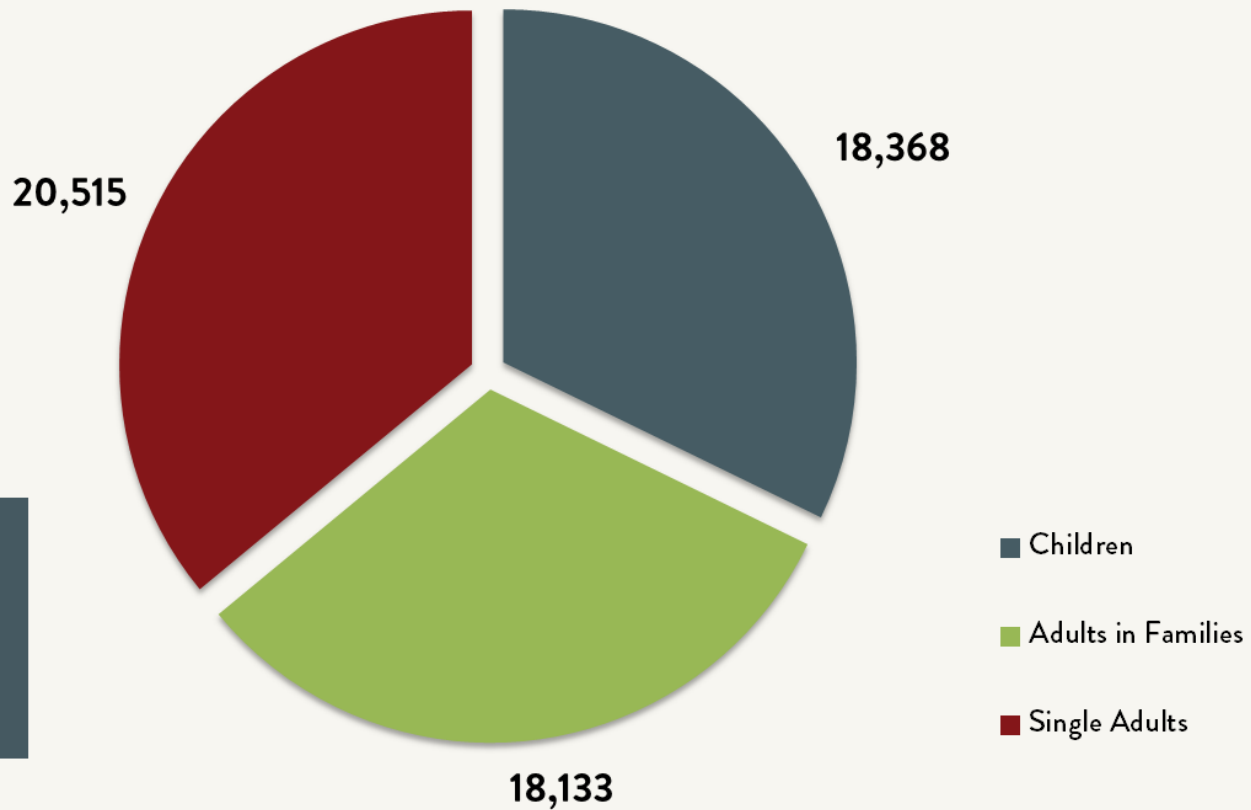

### Number of Homeless People Sleeping Each Night in NYC Shelters 1983 - 2020

November 2020

57,016

Data include individuals in DHS shelter system (including Safe Havens, stabilization beds, veteran's shelters, criminal justice beds) and HPD emergency shelters (<2 percent of total census).

Source: NYC Department of Homeless Services; Local Law 37 Reports

### Number of Homeless People Sleeping Each Night in NYC Shelters November 2020

Total NYC  
Municipal Shelter  
Population:  
57,016

Source: NYC Department of Homeless Services and Human Resources Administration; Local Law 37 Reports