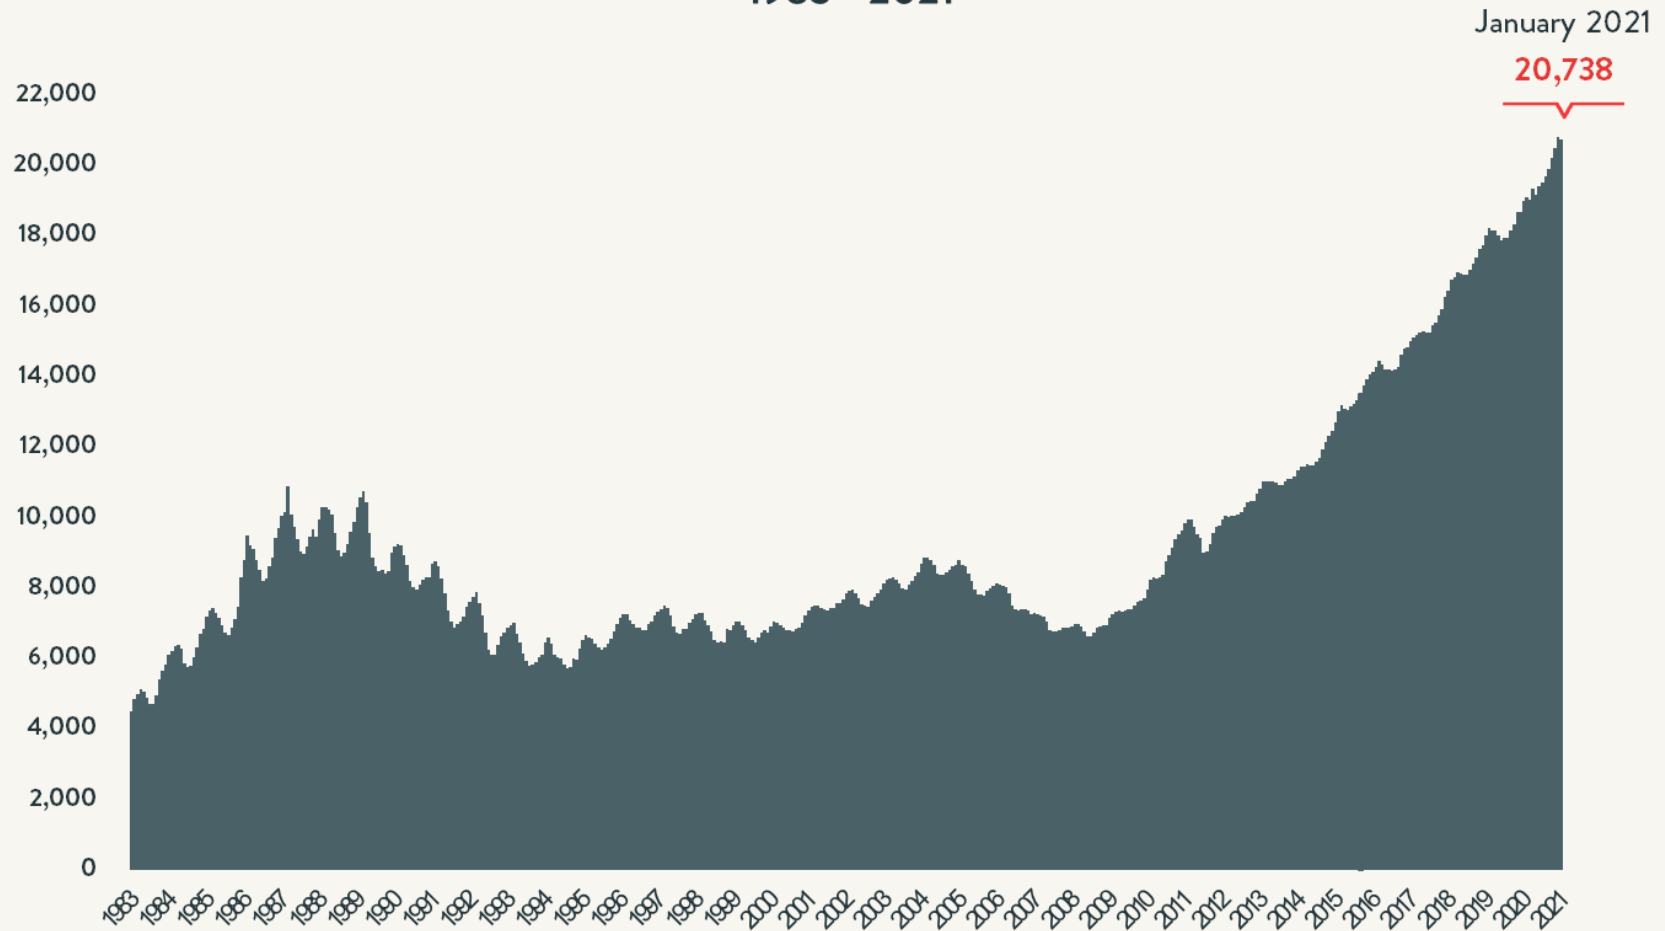

Number of Homeless Single Adults Sleeping Each Night in NYC Shelters 1983 - 2021

Source: NYC Department of Homeless Services and Human Resources Administration; Local Law 37 Reports