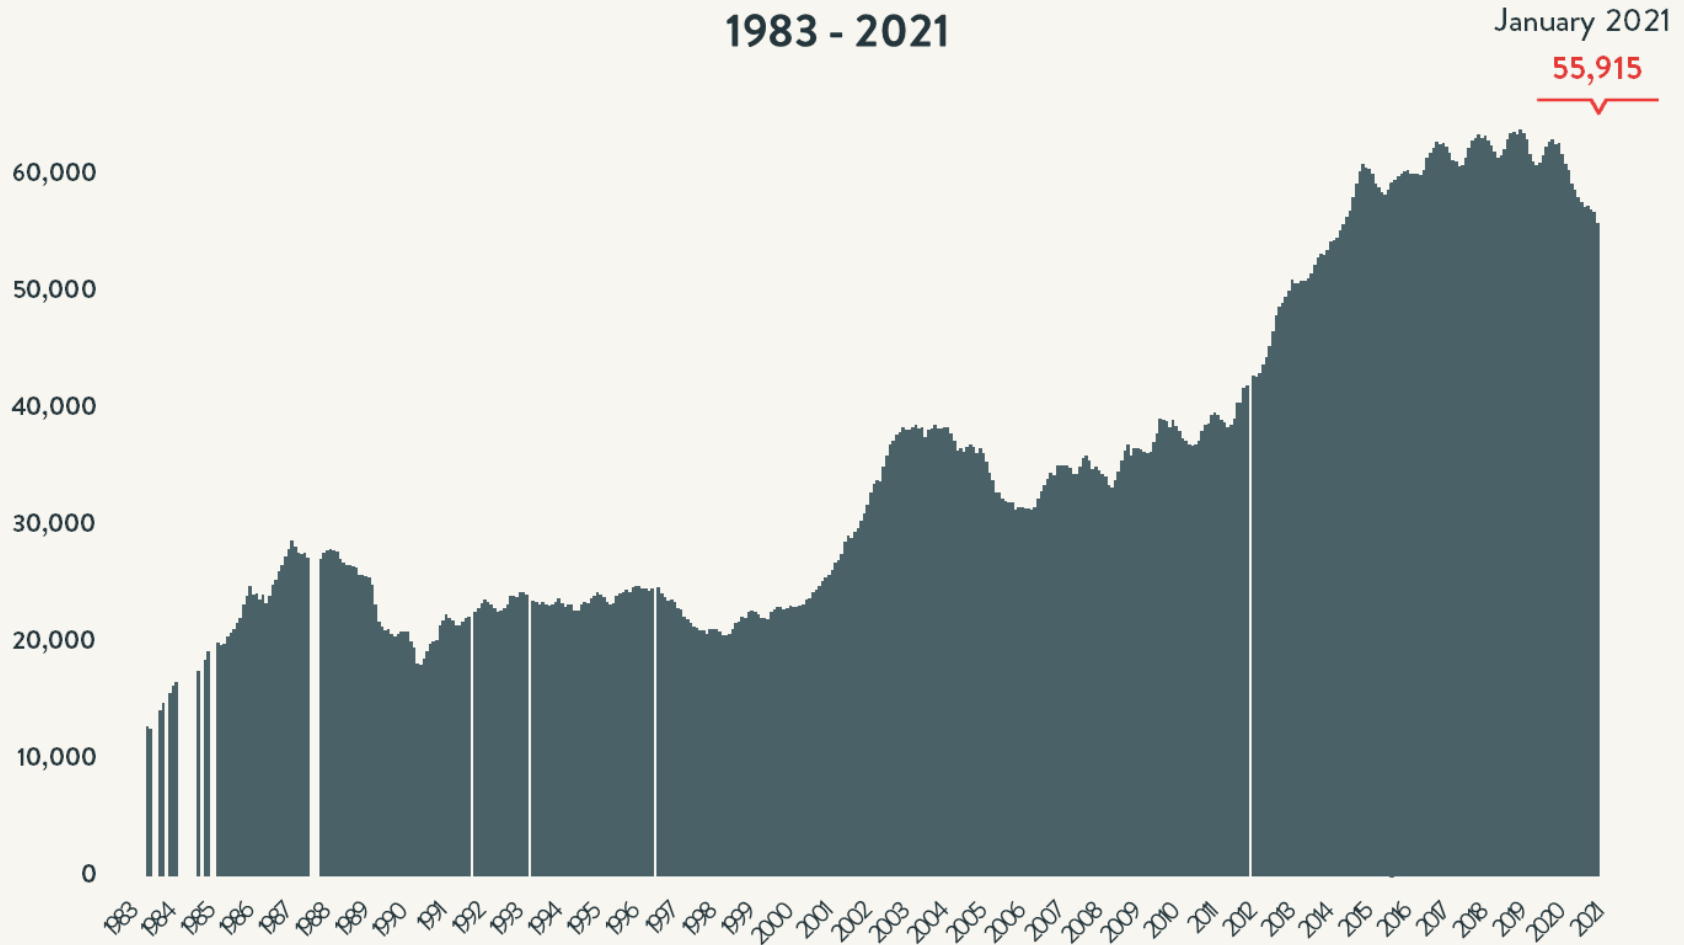

coalition
for the
homeless

Number of Homeless People Sleeping Each Night in NYC Shelters 1983 - 2021

Data include individuals in DHS shelter system (including Safe Havens, stabilization beds, veteran's shelters, criminal justice beds) and HPD emergency shelters (<2 percent of total census).

Source: NYC Department of Homeless Services; Local Law 37 Reports

Number of Homeless People Sleeping Each Night in NYC Shelters January 2021

**Total NYC
Municipal Shelter
Population:
55,915**

Source: NYC Department of Homeless Services and Human Resources Administration; Local Law 37 Reports