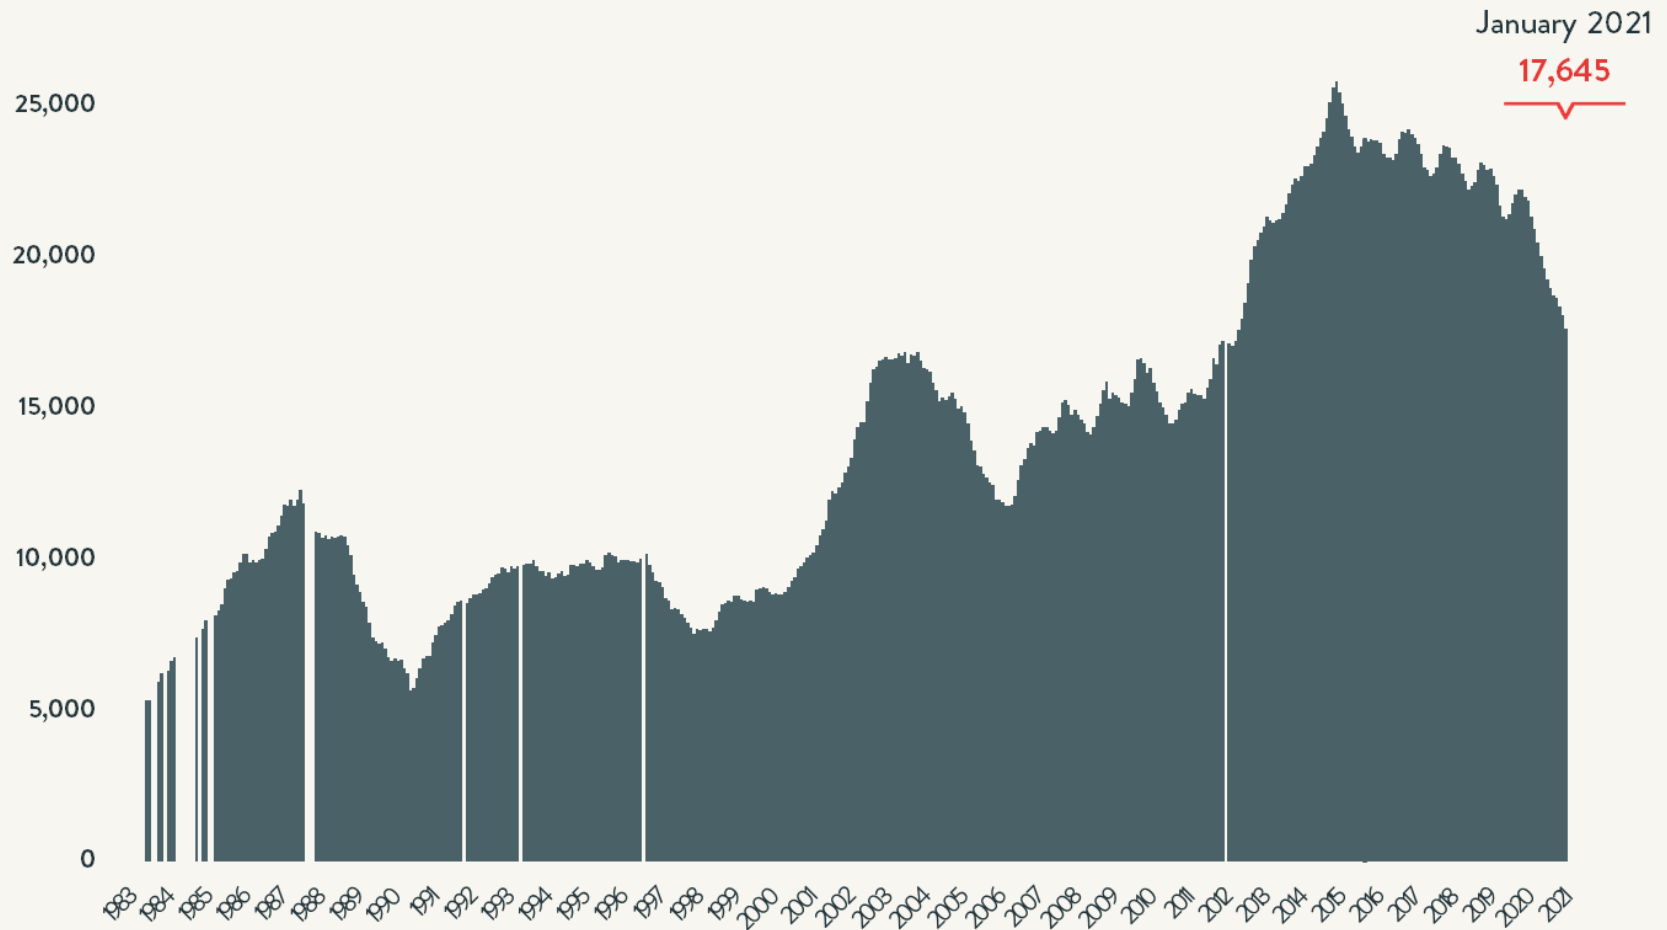

Number of Homeless Children Sleeping Each Night in NYC Shelters 1983 - 2021

Source: NYC Department of Homeless Services and Human Resources Administration; Local Law 37 Reports