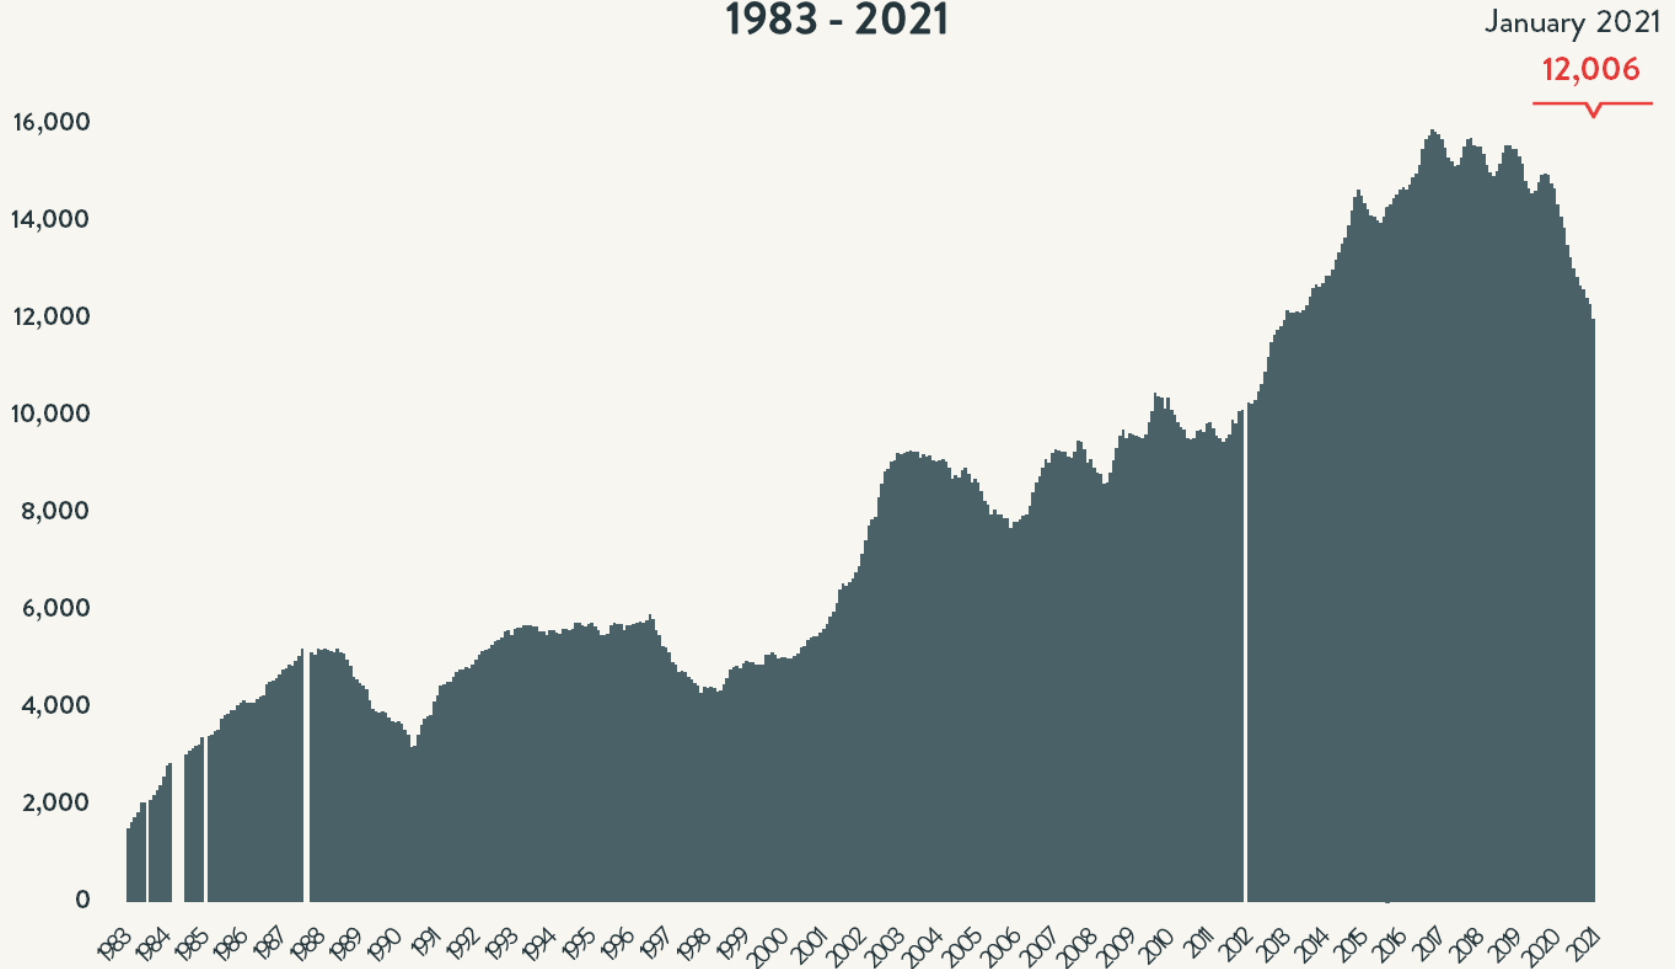

Number of Homeless Families Sleeping Each Night in NYC Shelters 1983 - 2021

Source: NYC Department of Homeless Services and Human Resources Administration; Local Law 37 Reports