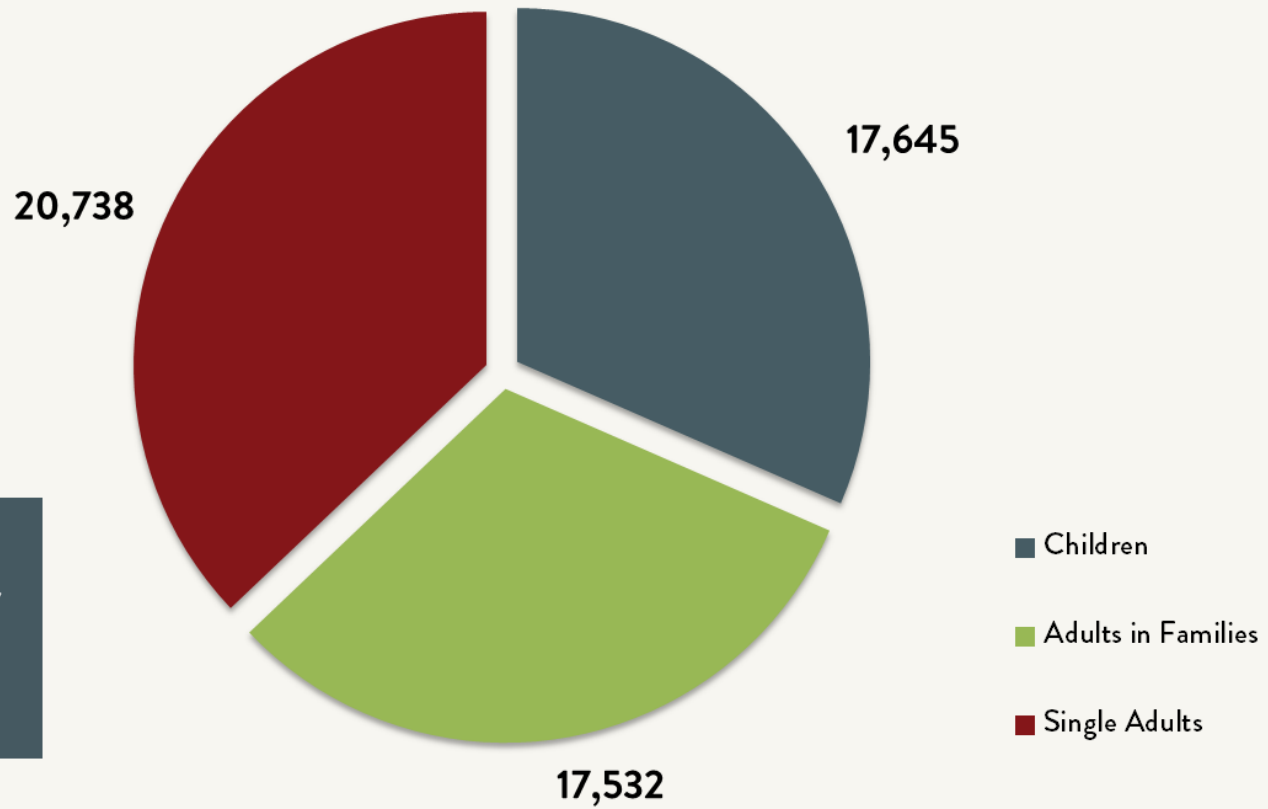

coalition
for the
homeless

Number of Homeless People Sleeping Each Night in NYC Shelters 1983 - 2021

Data include individuals in DHS shelter system (including Safe Havens, stabilization beds, veteran's shelters, criminal justice beds) and HPD emergency shelters (<2 percent of total census).

Source: NYC Department of Homeless Services; Local Law 37 Reports

Number of Homeless People Sleeping Each Night in NYC Shelters January 2021

**Total NYC
Municipal Shelter
Population:
55,915**

Source: NYC Department of Homeless Services and Human Resources Administration; Local Law 37 Reports

Number of Homeless Families Sleeping Each Night in NYC Shelters 1983 - 2021

Source: NYC Department of Homeless Services and Human Resources Administration; Local Law 37 Reports

Number of Homeless Children Sleeping Each Night in NYC Shelters 1983 - 2021