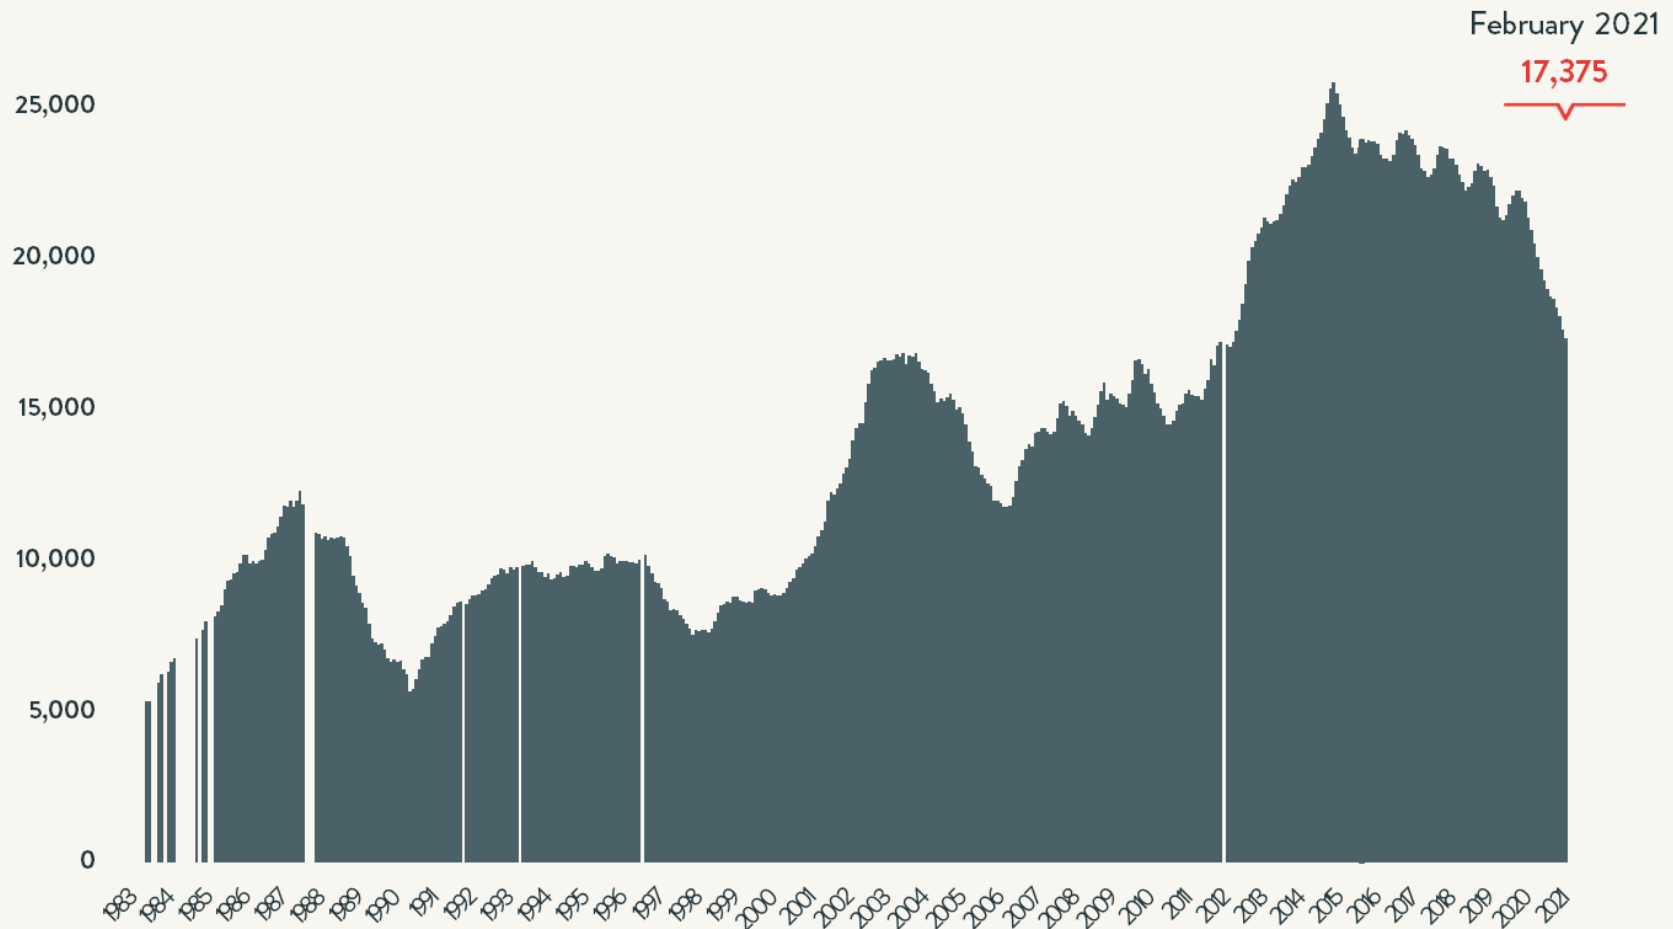

Number of Homeless Children Sleeping Each Night in NYC Shelters 1983 - 2021

Source: NYC Department of Homeless Services and Human Resources Administration; Local Law 37 Reports