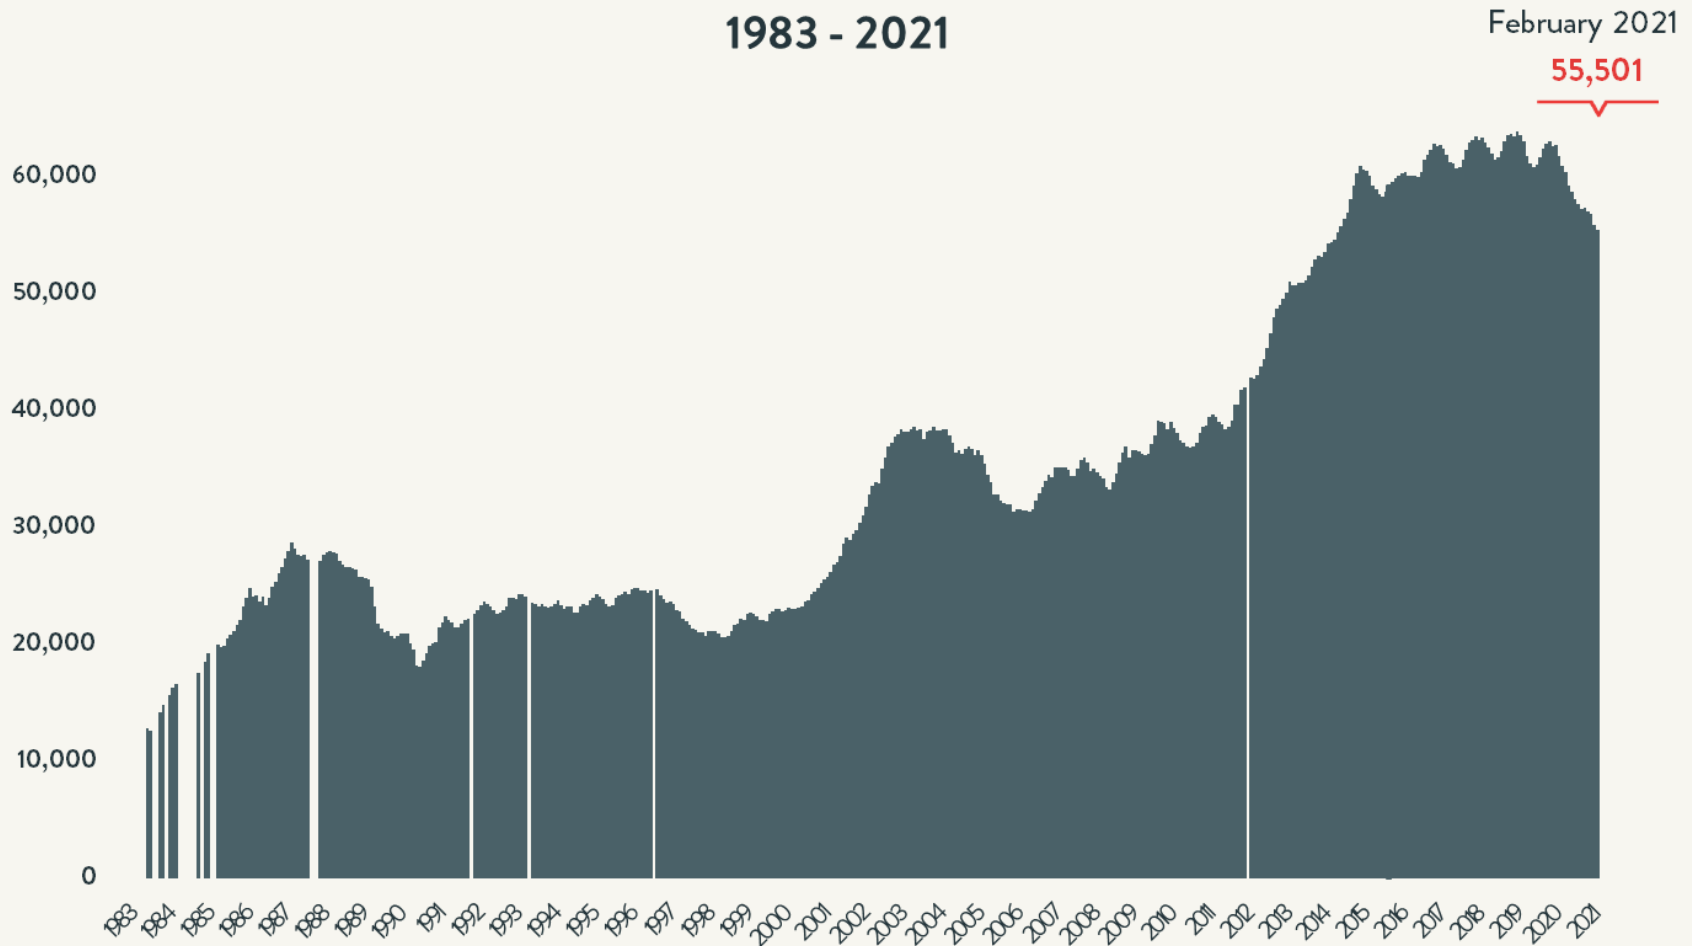

coalition
for the
homeless

Number of Homeless People Sleeping Each Night in NYC Shelters 1983 - 2021

Data include individuals in DHS shelter system (including Safe Havens, stabilization beds, veteran's shelters, criminal justice beds) and HPD emergency shelters (<2 percent of total census).

Source: NYC Department of Homeless Services; Local Law 37 Reports

Number of Homeless People Sleeping Each Night in NYC Shelters February 2021

**Total NYC
Municipal Shelter
Population:
55,501**

Source: NYC Department of Homeless Services and Human Resources Administration; Local Law 37 Reports