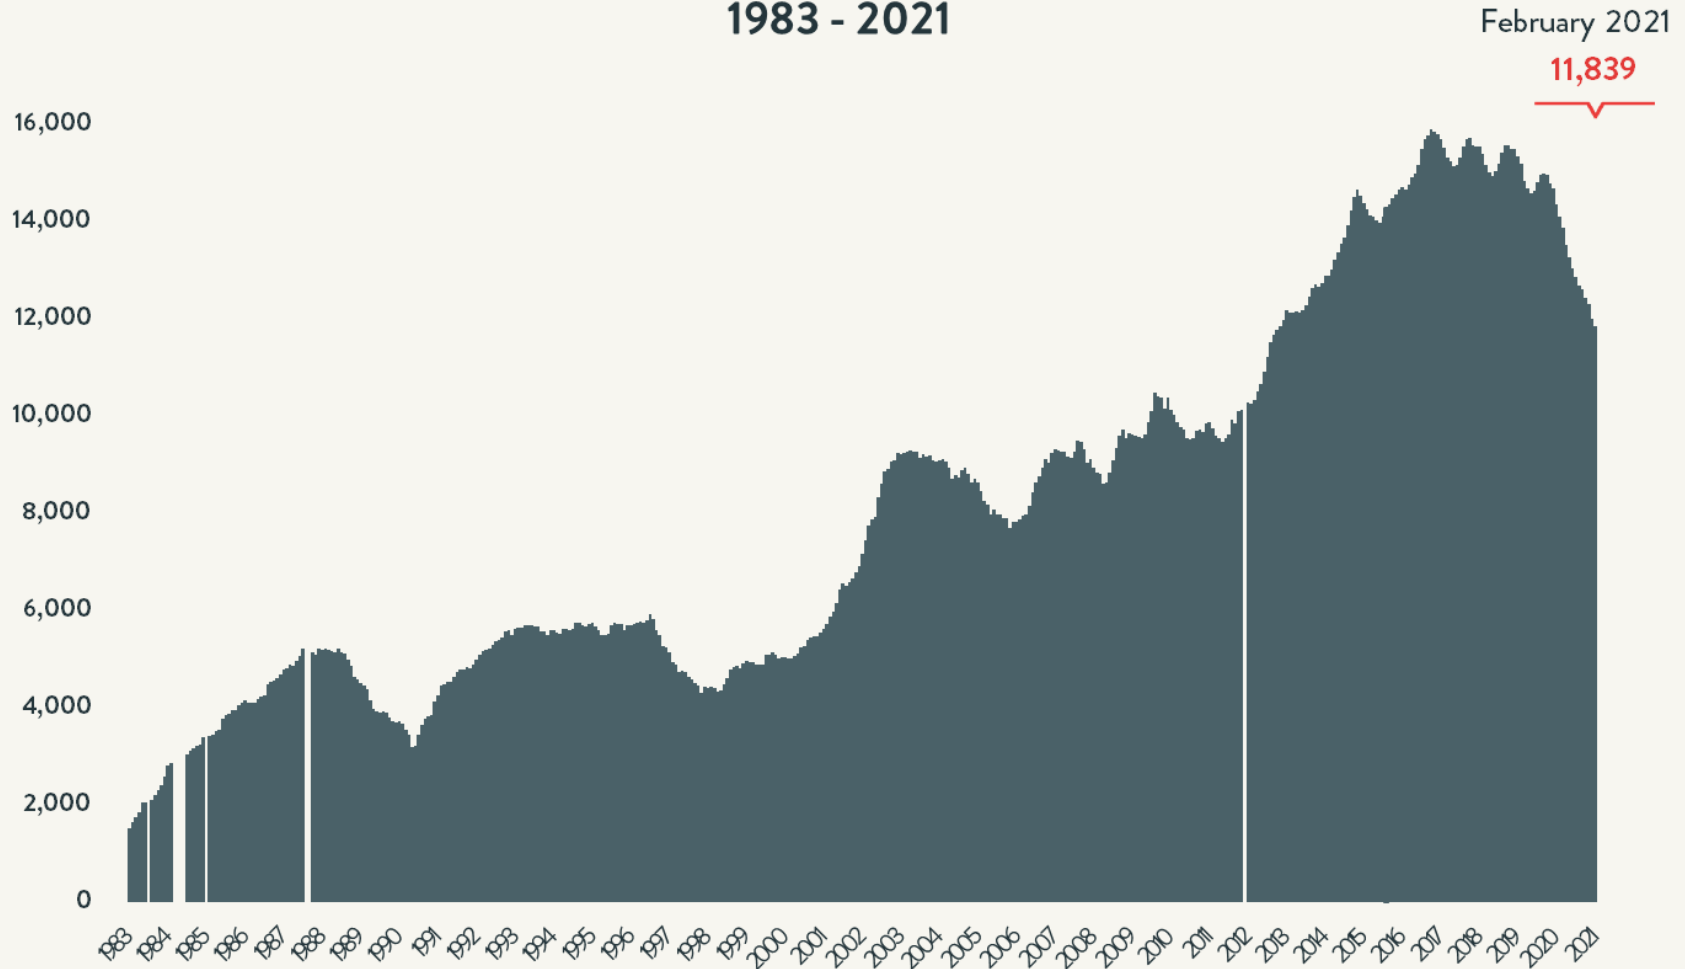

Number of Homeless Families Sleeping Each Night in NYC Shelters 1983 - 2021

Source: NYC Department of Homeless Services and Human Resources Administration; Local Law 37 Reports