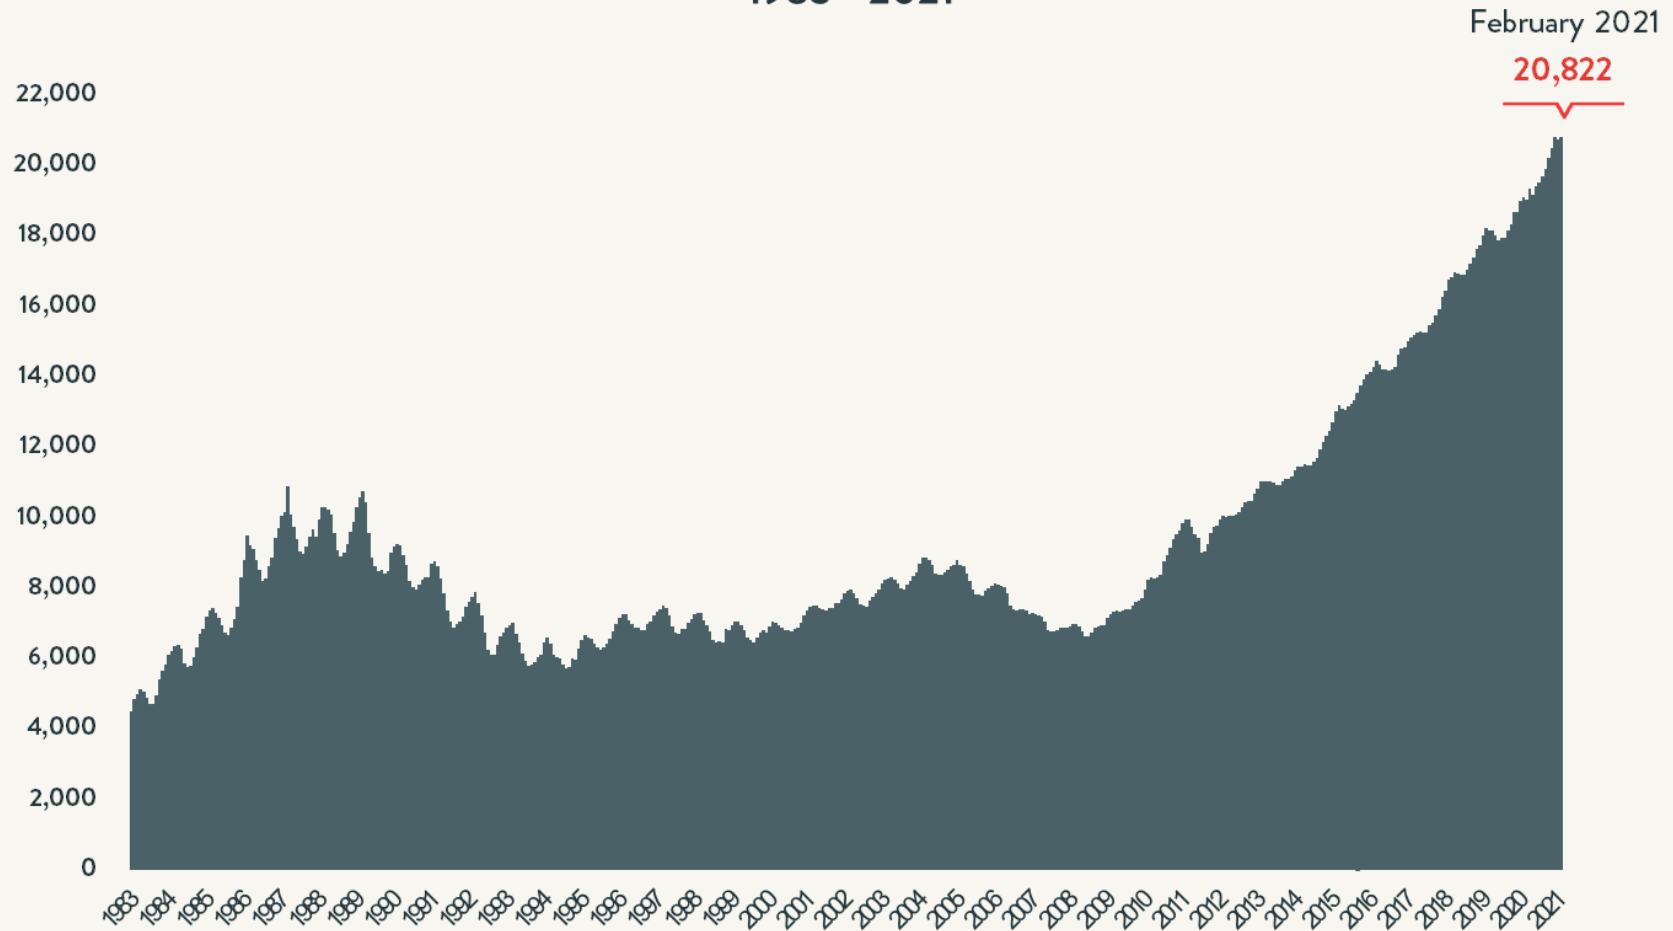

Number of Homeless Single Adults Sleeping Each Night in NYC Shelters 1983 - 2021

Source: NYC Department of Homeless Services and Human Resources Administration; Local Law 37 Reports