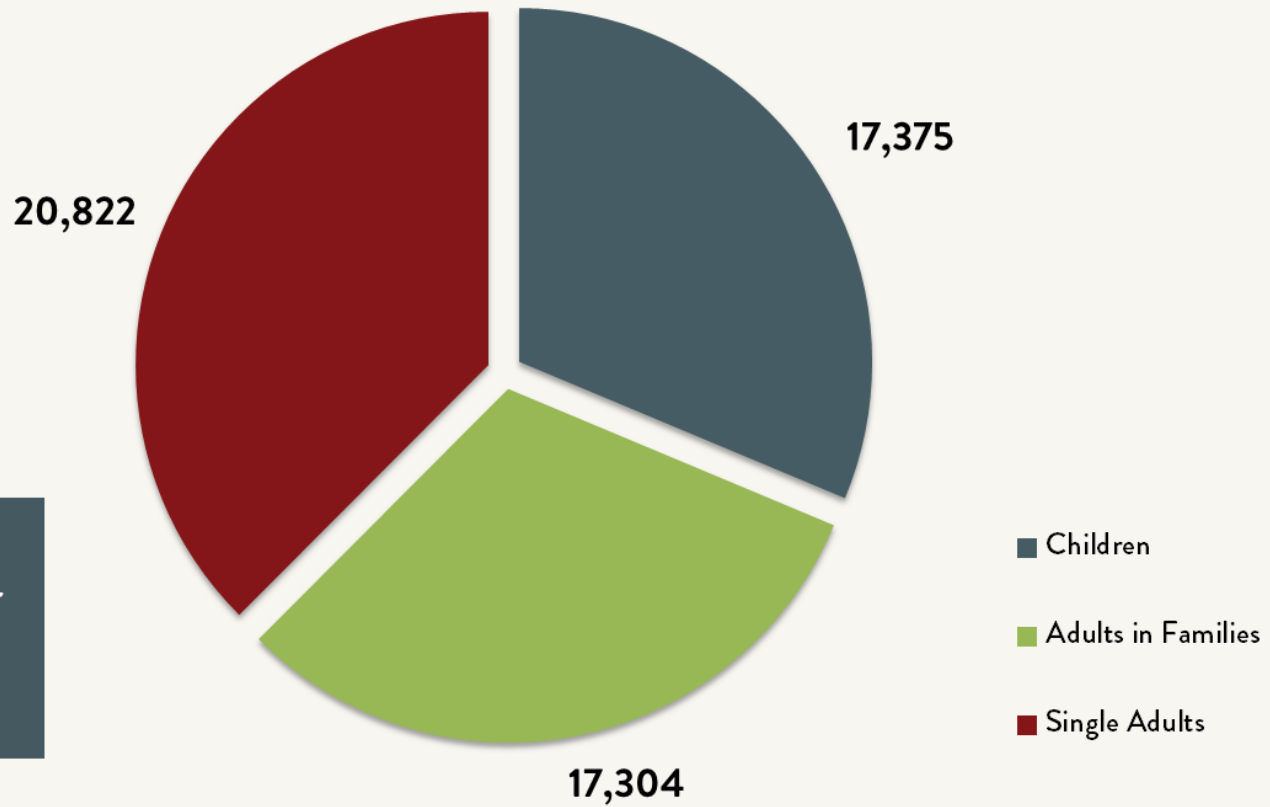

coalition
for the
homeless

Number of Homeless People Sleeping Each Night in NYC Shelters 1983 - 2021

Data include individuals in DHS shelter system (including Safe Havens, stabilization beds, veteran's shelters, criminal justice beds) and HPD emergency shelters (<2 percent of total census).

Source: NYC Department of Homeless Services; Local Law 37 Reports

Number of Homeless People Sleeping Each Night in NYC Shelters February 2021

**Total NYC
Municipal Shelter
Population:
55,501**

Source: NYC Department of Homeless Services and Human Resources Administration; Local Law 37 Reports