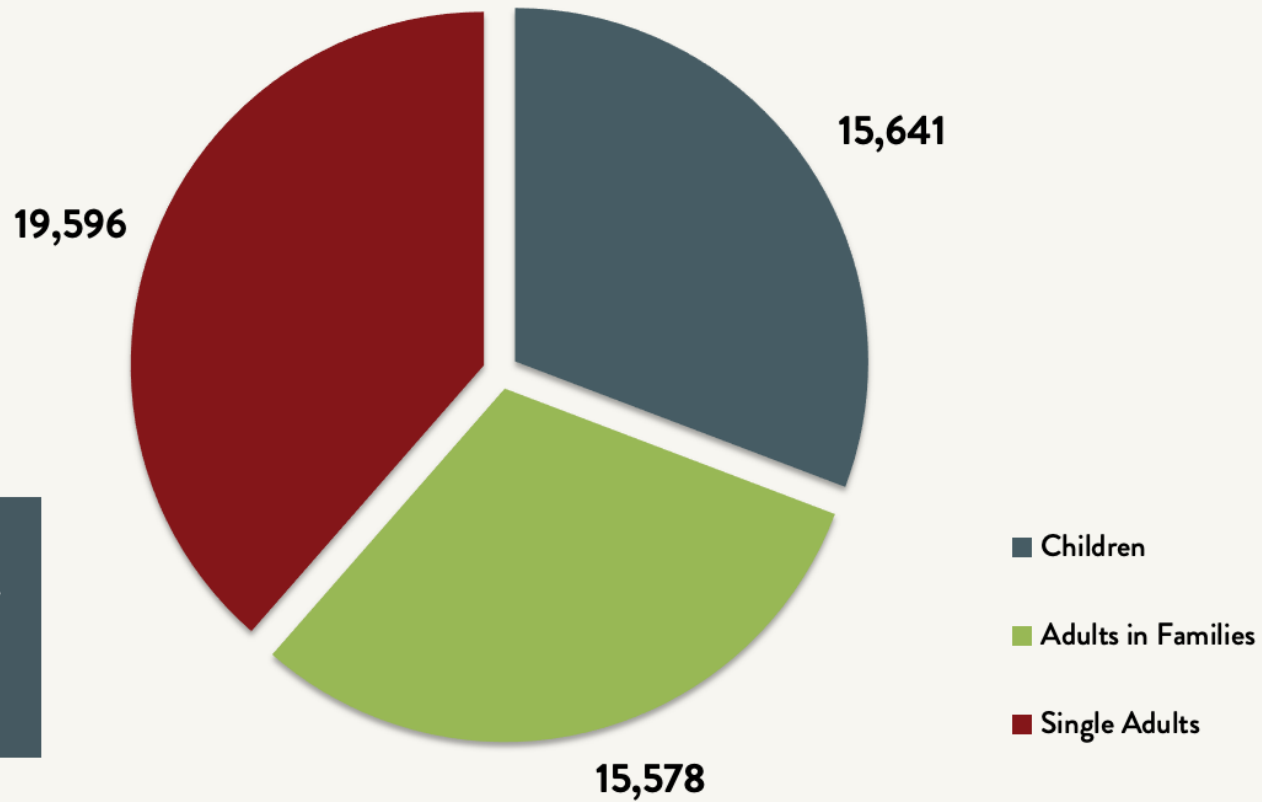

Number of Homeless People Sleeping Each Night in NYC Shelters 1983 - 2021

June 2021

50,815

Data include individuals in DHS shelter system (including Safe Havens, stabilization beds, veteran's shelters, criminal justice beds) and HPD emergency shelters (<2 percent of total census).

Source: NYC Department of Homeless Services; Local Law 37 Reports

Number of Homeless People Sleeping Each Night in NYC Shelters June 2021

**Total NYC
Municipal Shelter
Population:
50,815**

Source: NYC Department of Homeless Services and Human Resources Administration; Local Law 37 Reports

Number of Homeless Families Sleeping Each Night in NYC Shelters 1983 - 2021

Source: NYC Department of Homeless Services and Human Resources Administration; Local Law 37 Reports

Number of Homeless Children Sleeping Each Night in NYC Shelters 1983 - 2021