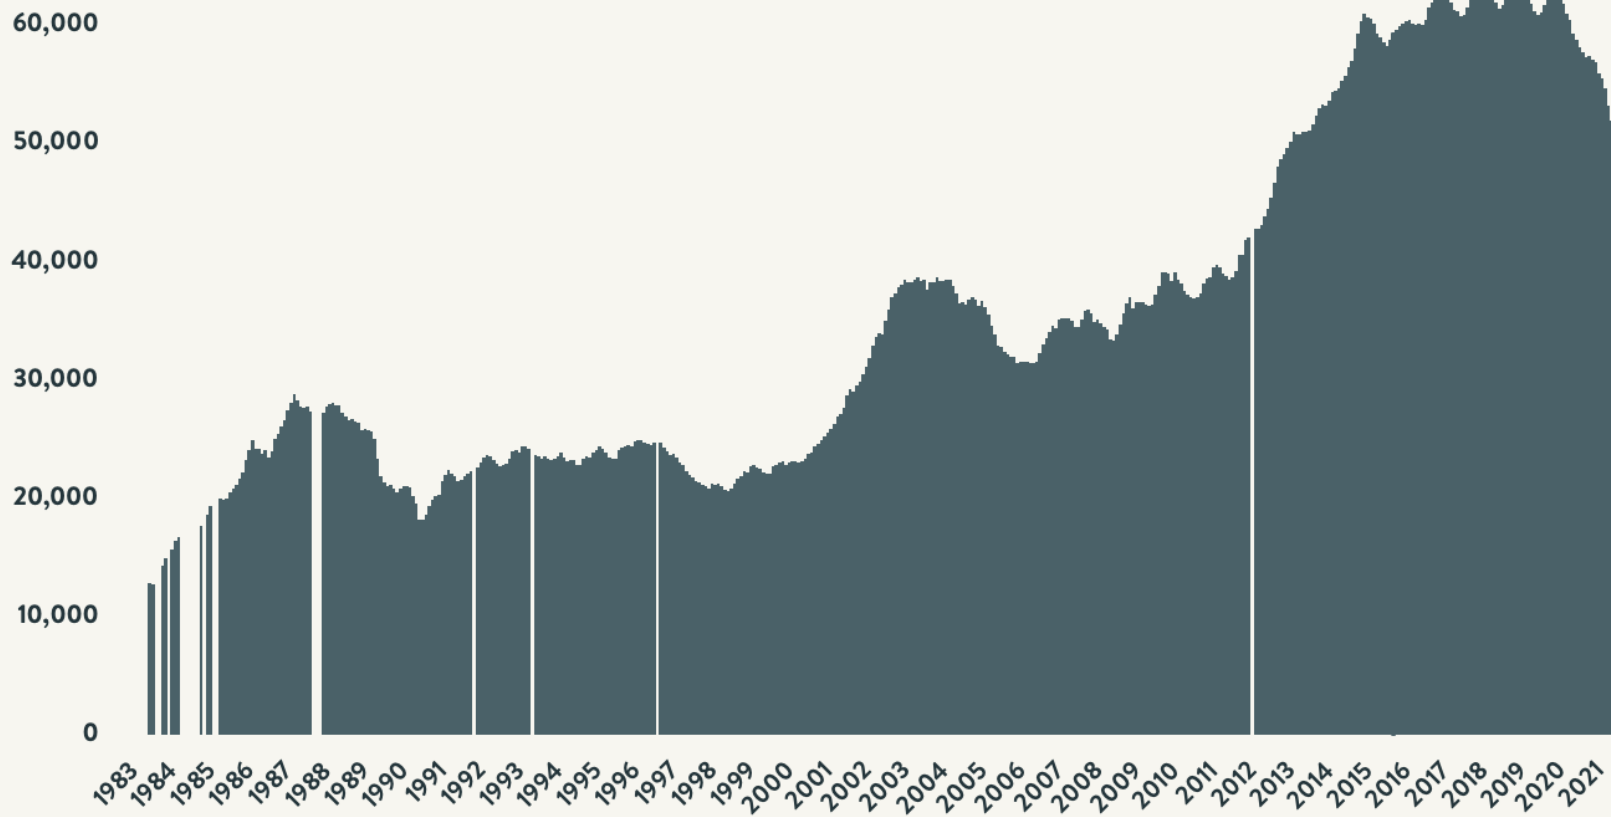

Number of Homeless People Sleeping Each Night in NYC Shelters 1983 - 2021

June 2021

50,815

Data include individuals in DHS shelter system (including Safe Havens, stabilization beds, veteran's shelters, criminal justice beds) and HPD emergency shelters (<2 percent of total census).

Source: NYC Department of Homeless Services; Local Law 37 Reports

Number of Homeless People Sleeping Each Night in NYC Shelters June 2021

**Total NYC
Municipal Shelter
Population:
50,815**

Source: NYC Department of Homeless Services and Human Resources Administration; Local Law 37 Reports