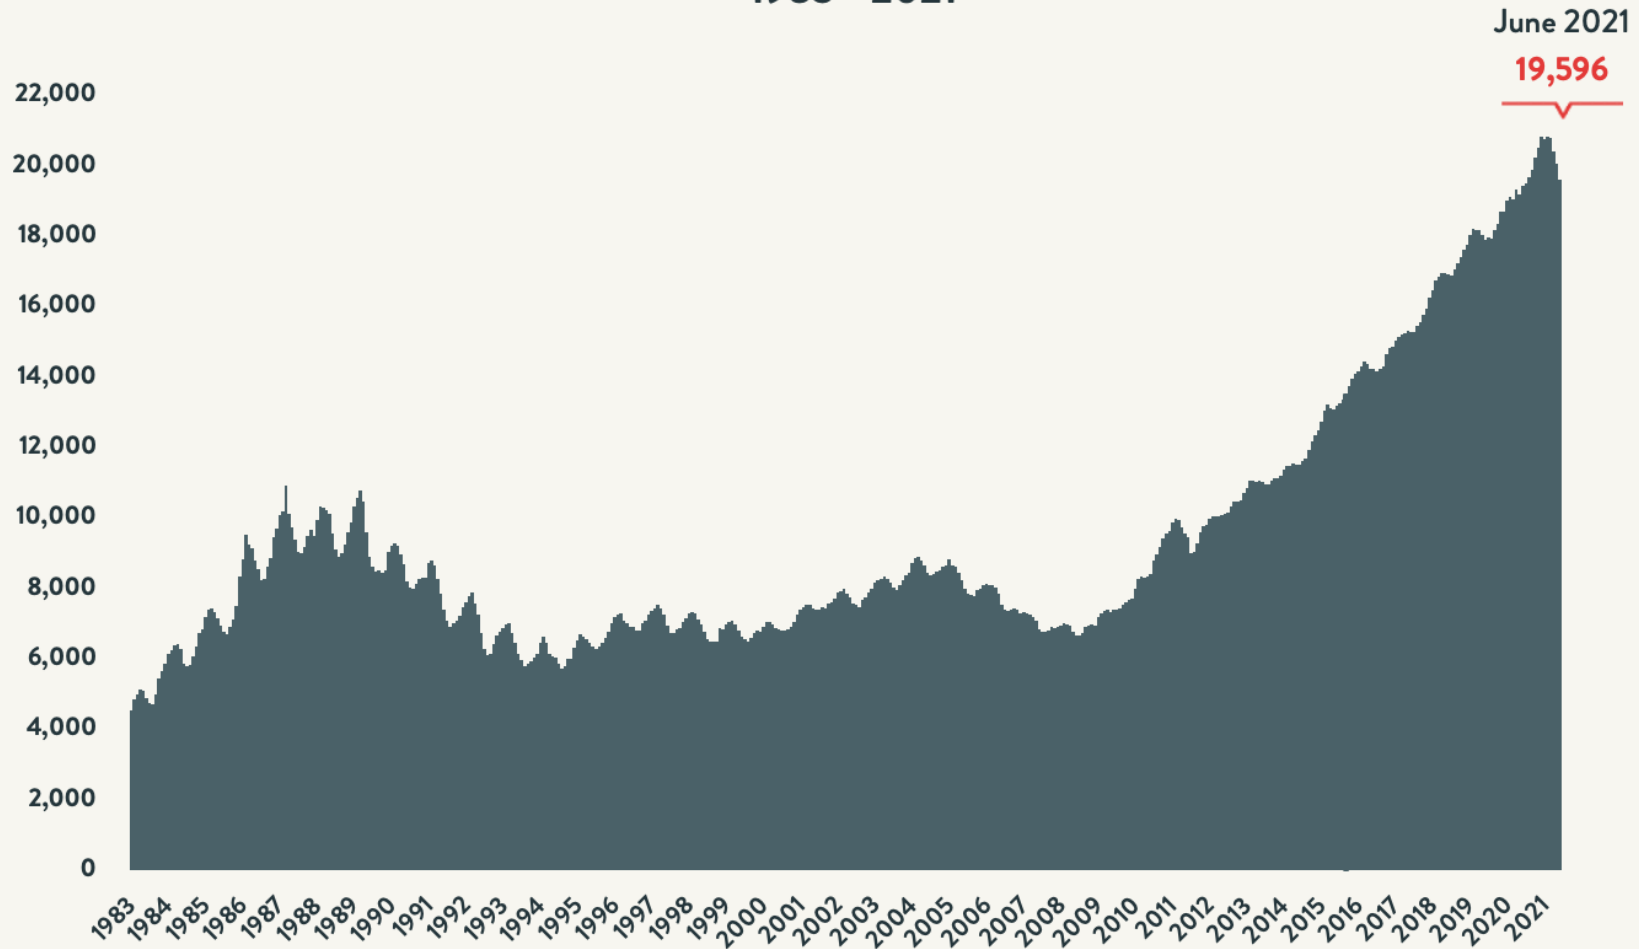

Number of Homeless Single Adults Sleeping Each Night in NYC Shelters 1983 - 2021

Source: NYC Department of Homeless Services and Human Resources Administration; Local Law 37 Reports