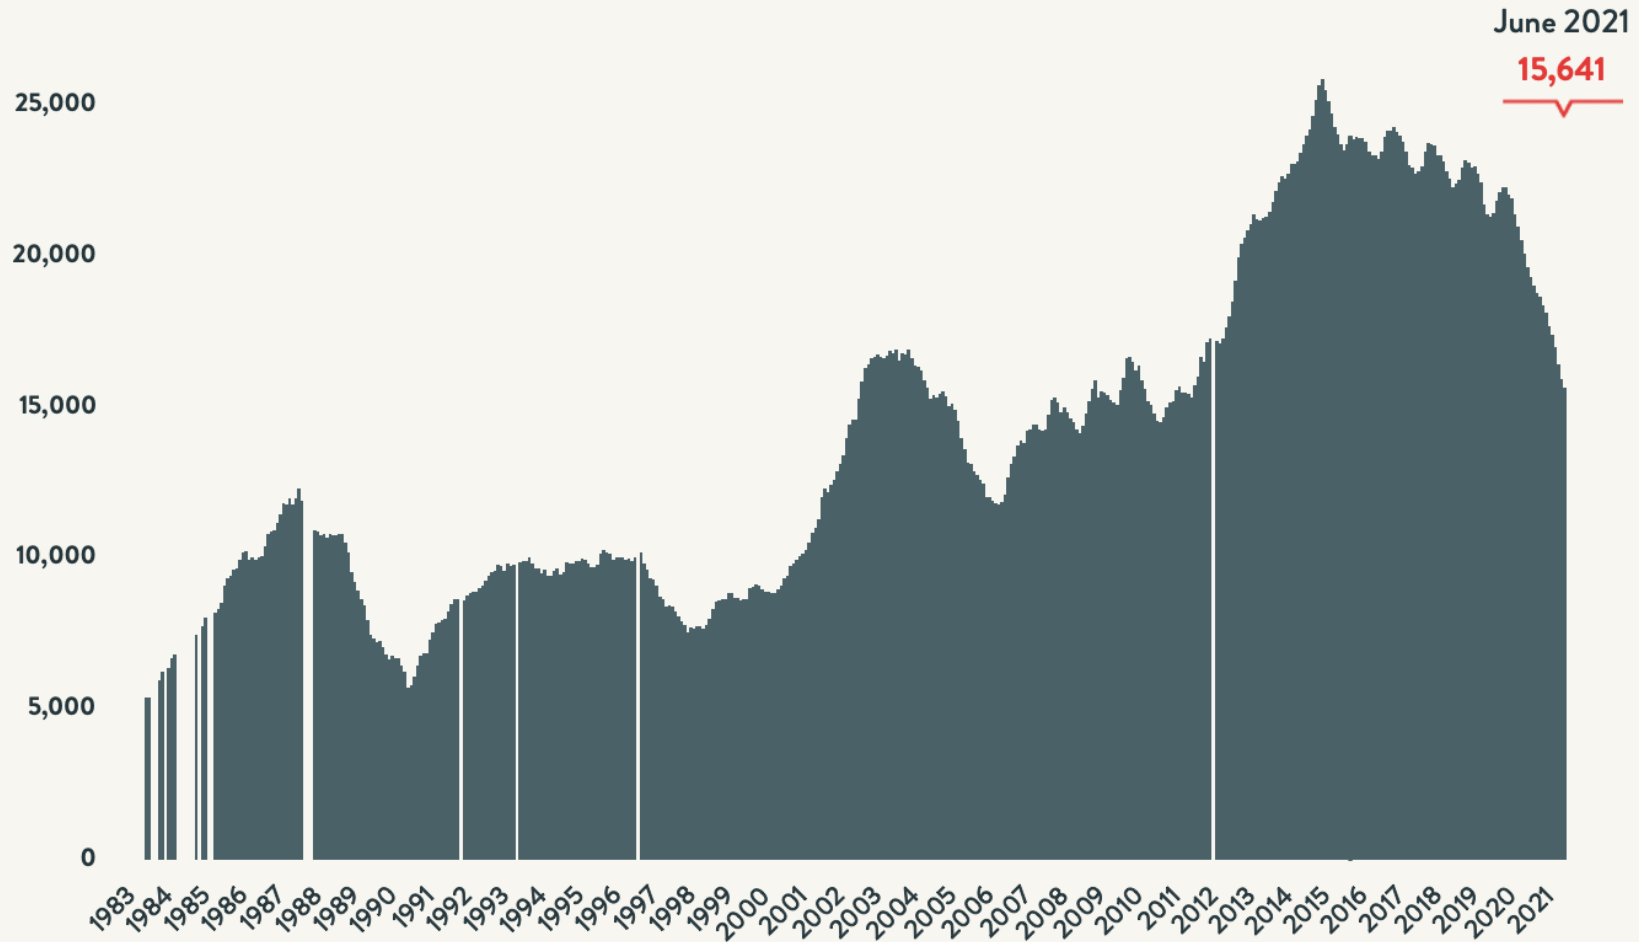

Number of Homeless Children Sleeping Each Night in NYC Shelters 1983 - 2021

Source: NYC Department of Homeless Services and Human Resources Administration; Local Law 37 Reports