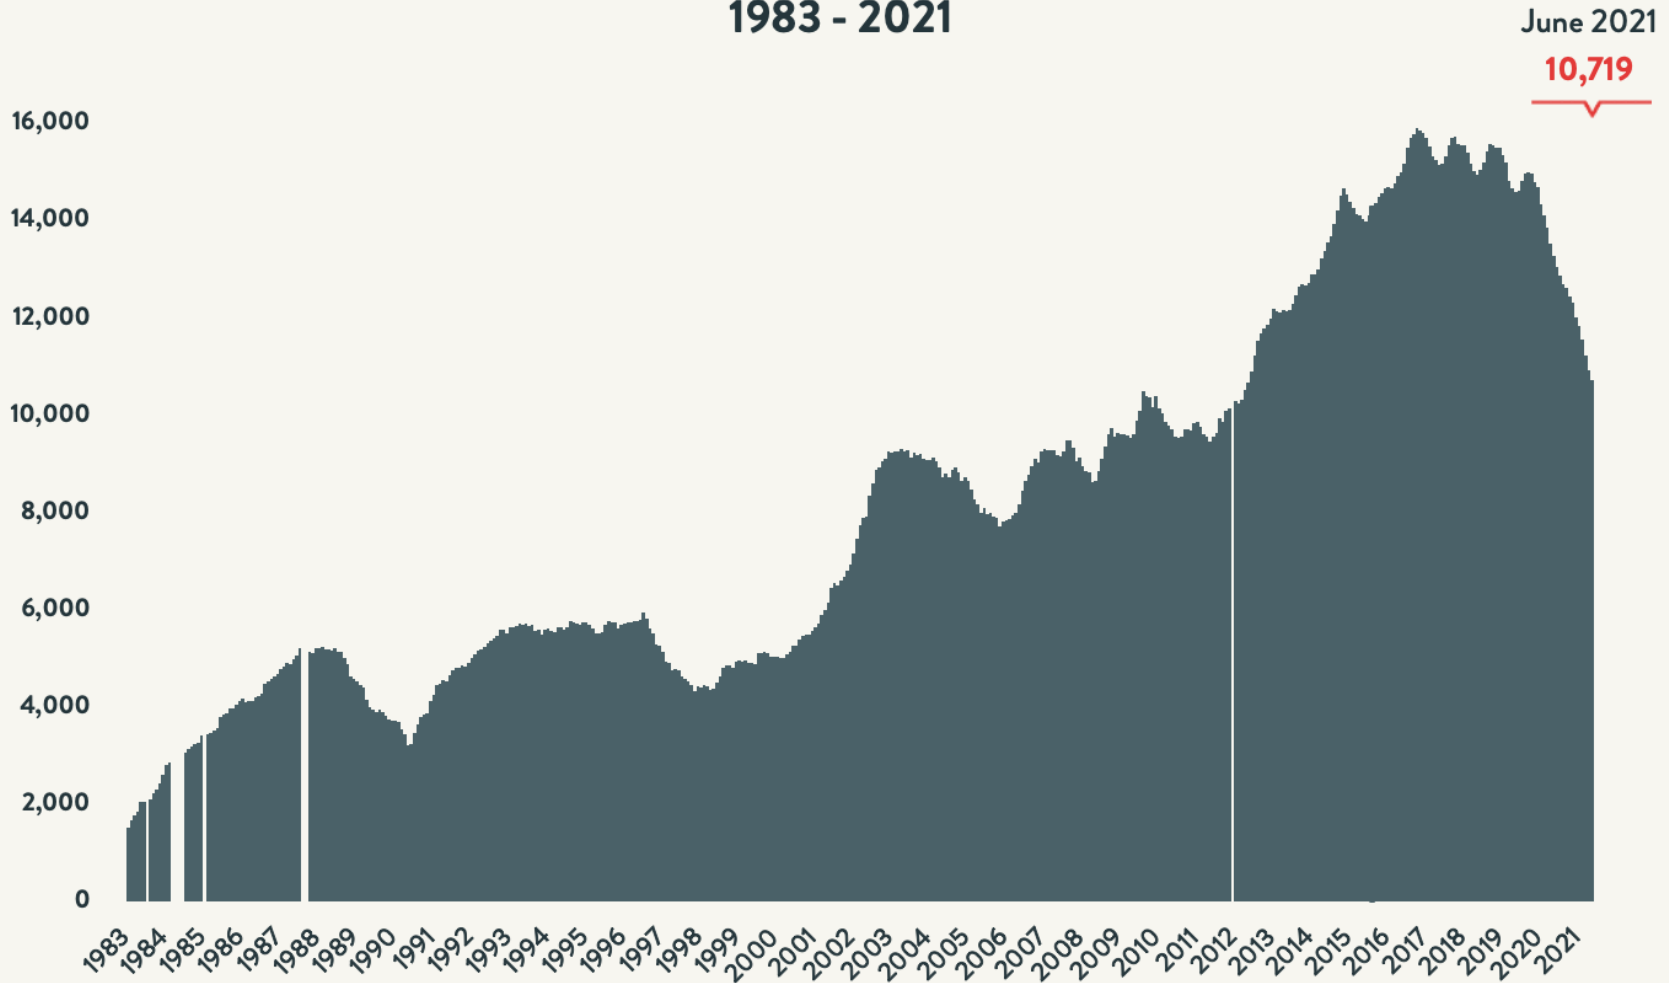

Number of Homeless Families Sleeping Each Night in NYC Shelters 1983 - 2021

Source: NYC Department of Homeless Services and Human Resources Administration; Local Law 37 Reports