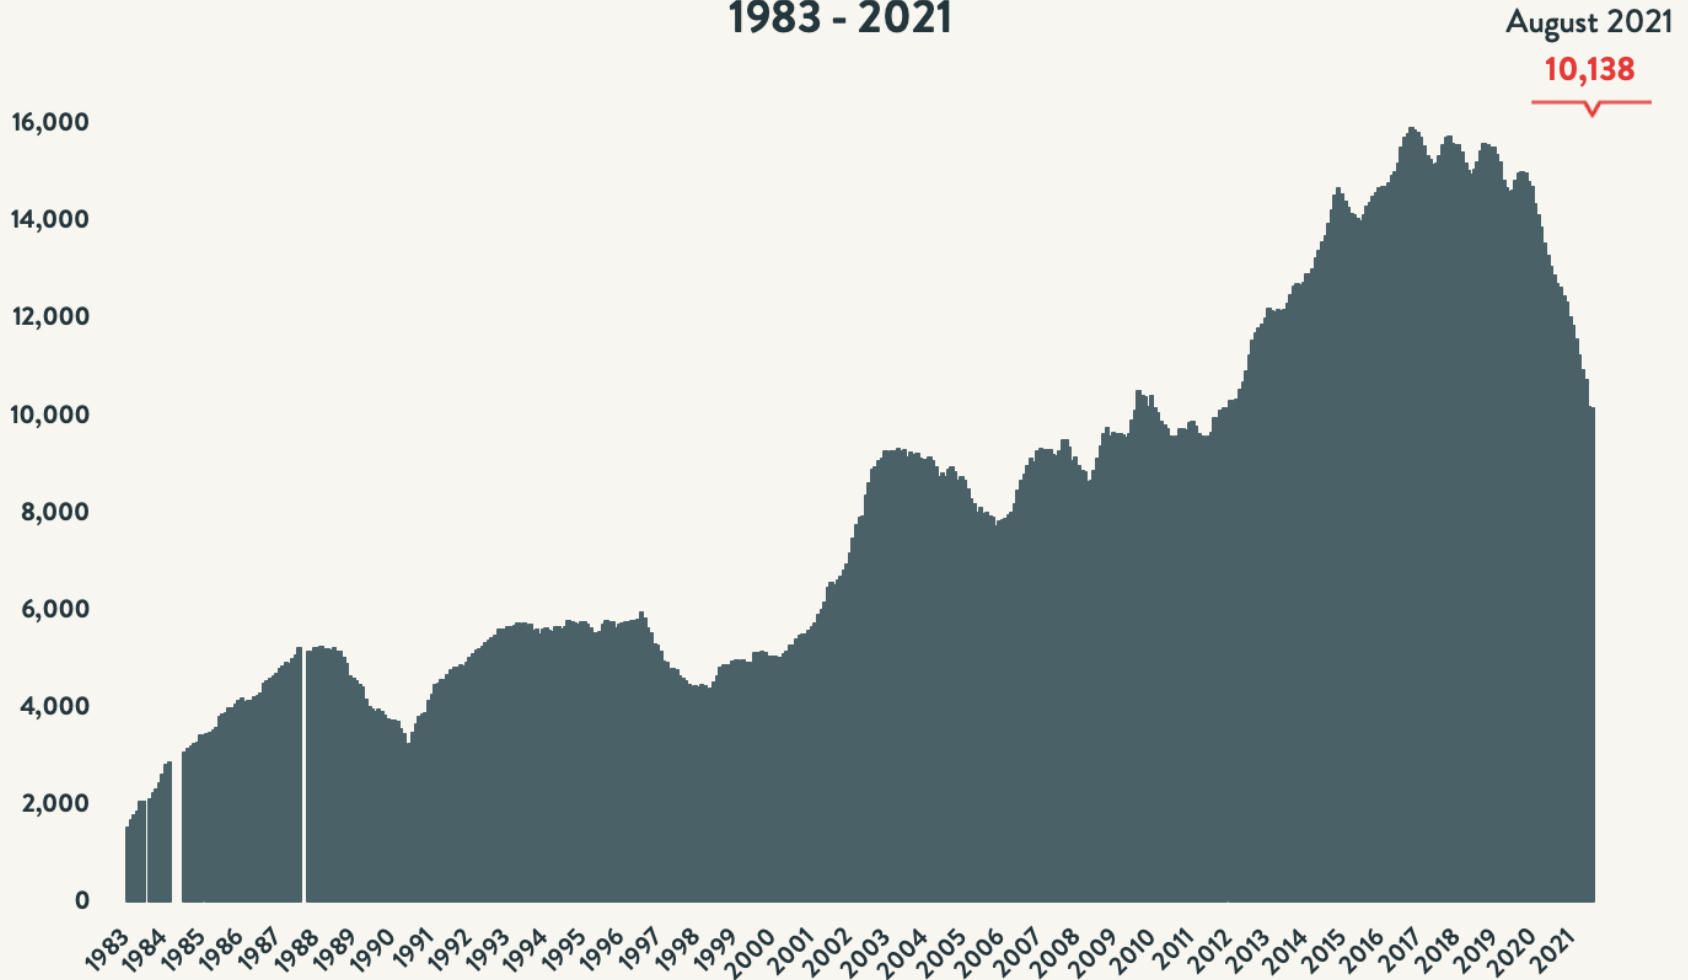

Number of Homeless Families Sleeping Each Night in NYC Shelters 1983 - 2021

Source: NYC Department of Homeless Services and Human Resources Administration; Local Law 37 Reports