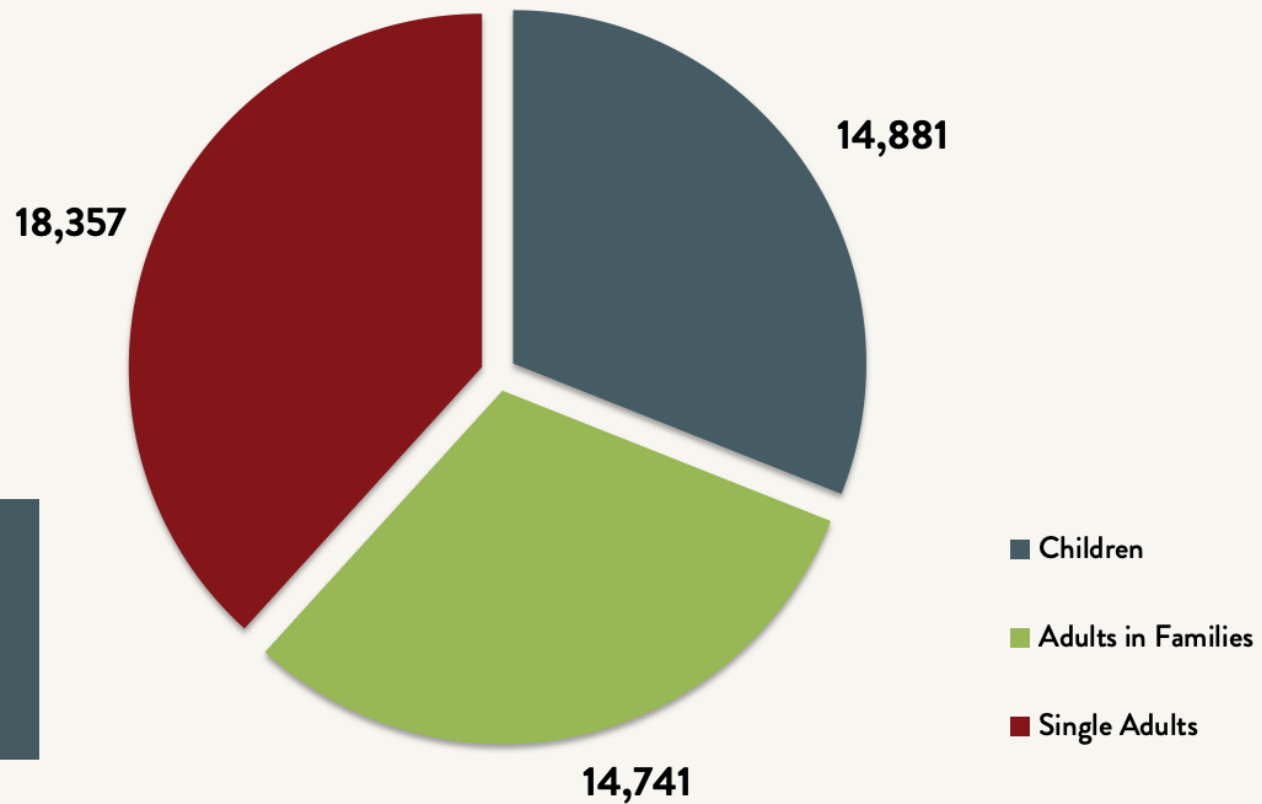

### Number of Homeless People Sleeping Each Night in NYC Shelters 1983 - 2021

August 2021

**47,979**

Data include individuals in DHS shelter system (including Safe Havens, stabilization beds, veteran's shelters, criminal justice beds) and HPD emergency shelters (<2 percent of total census).

Source: NYC Department of Homeless Services; Local Law 37 Reports

### Number of Homeless People Sleeping Each Night in NYC Shelters August 2021

**Total NYC  
Municipal Shelter  
Population:  
47,979**

Source: NYC Department of Homeless Services and Human Resources Administration; Local Law 37 Reports