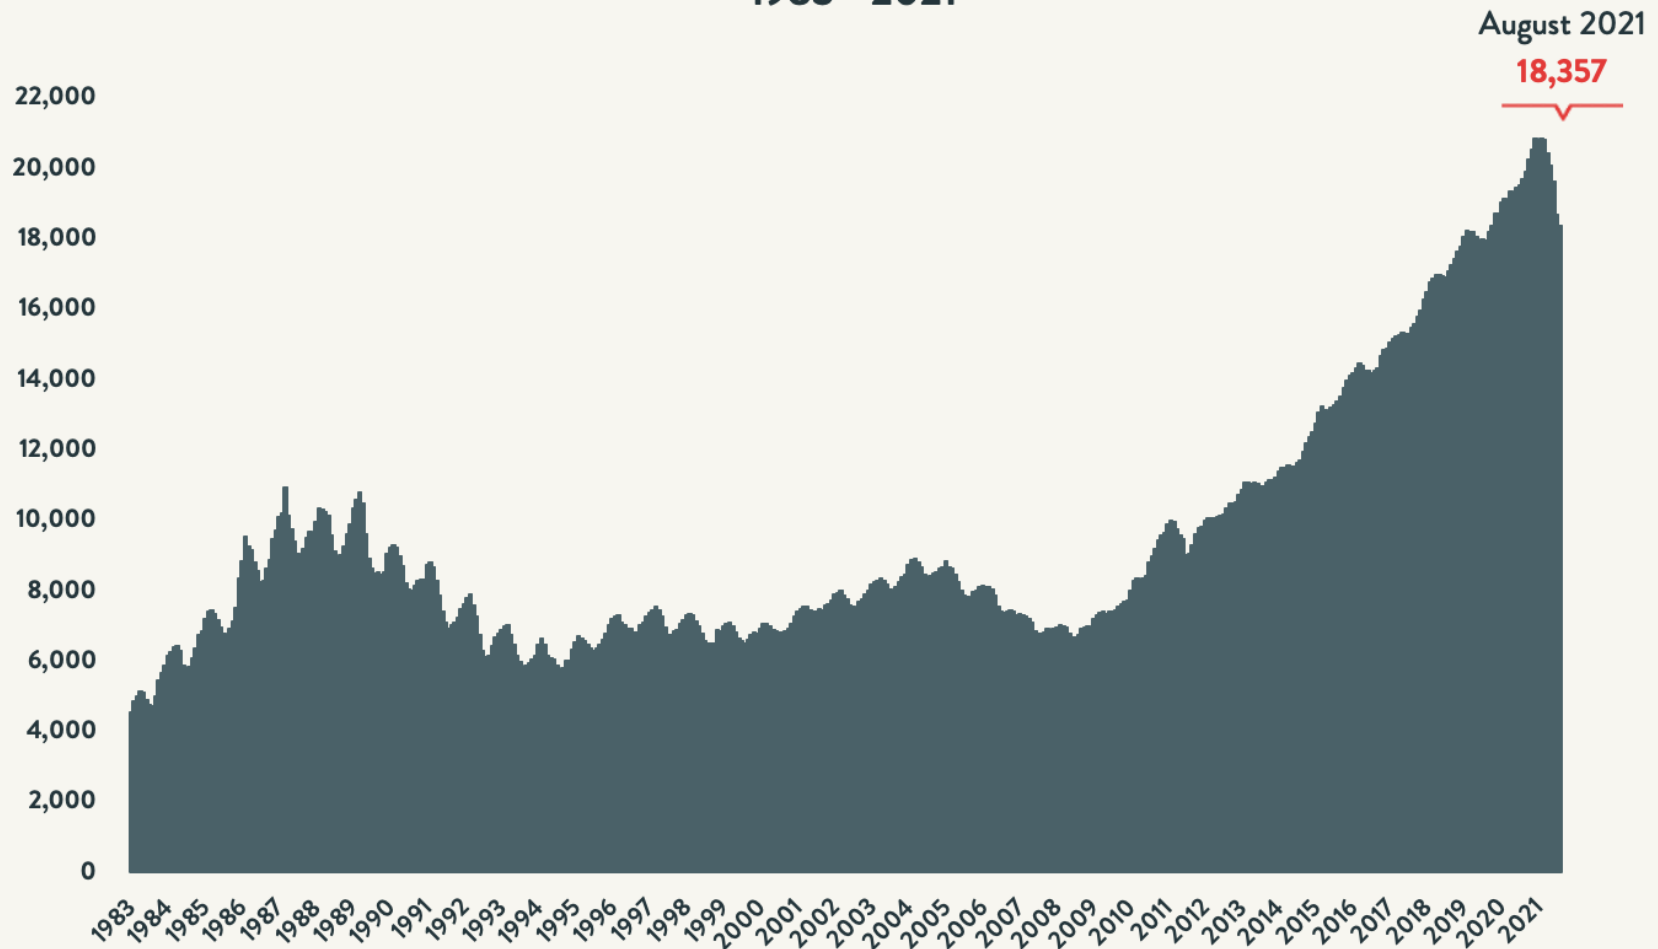

Number of Homeless Single Adults Sleeping Each Night in NYC Shelters 1983 - 2021

Source: NYC Department of Homeless Services and Human Resources Administration; Local Law 37 Reports