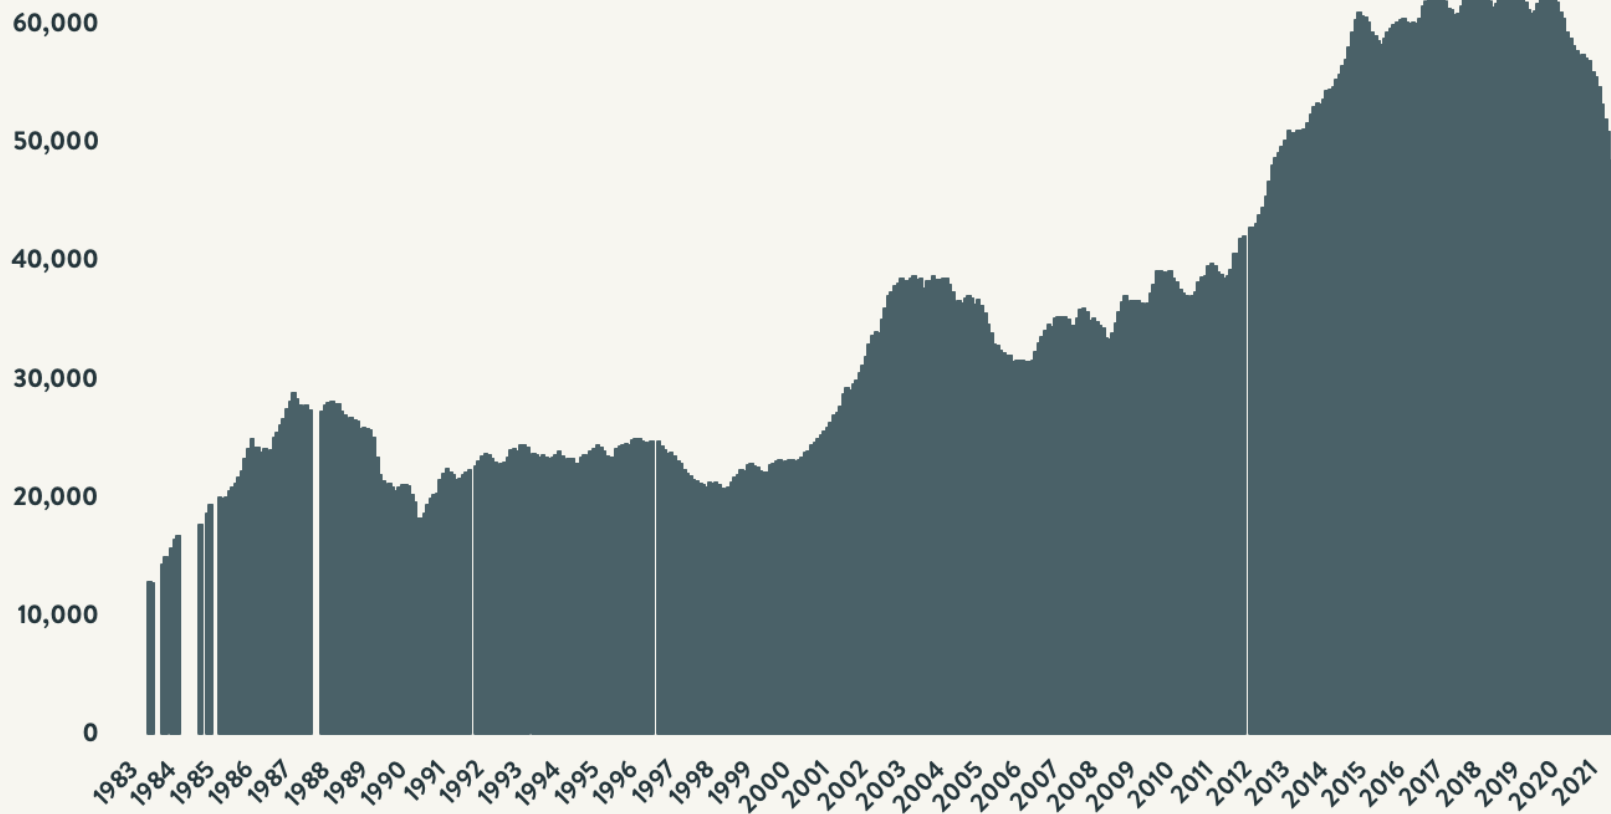

### Number of Homeless People Sleeping Each Night in NYC Shelters 1983 - 2021

August 2021

**47,979**

Data include individuals in DHS shelter system (including Safe Havens, stabilization beds, veteran's shelters, criminal justice beds) and HPD emergency shelters (<2 percent of total census).

### Number of Homeless People Sleeping Each Night in NYC Shelters August 2021

**Total NYC  
Municipal Shelter  
Population:  
47,979**

Source: NYC Department of Homeless Services and Human Resources Administration; Local Law 37 Reports