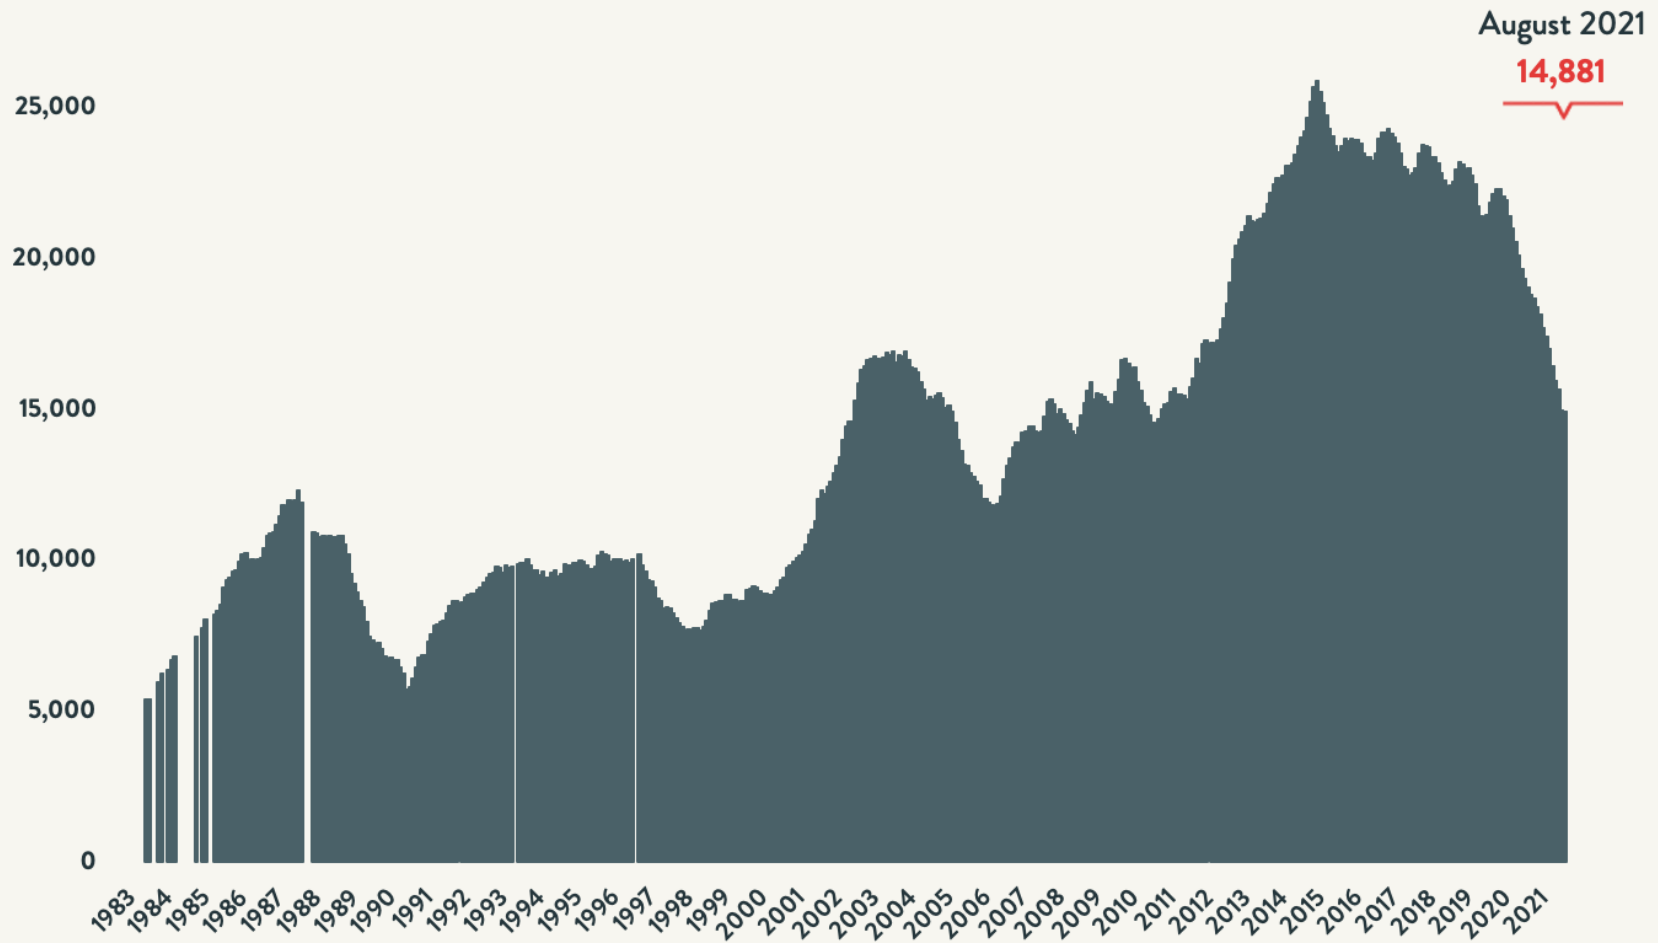

Number of Homeless Children Sleeping Each Night in NYC Shelters 1983 - 2021

Source: NYC Department of Homeless Services and Human Resources Administration; Local Law 37 Reports