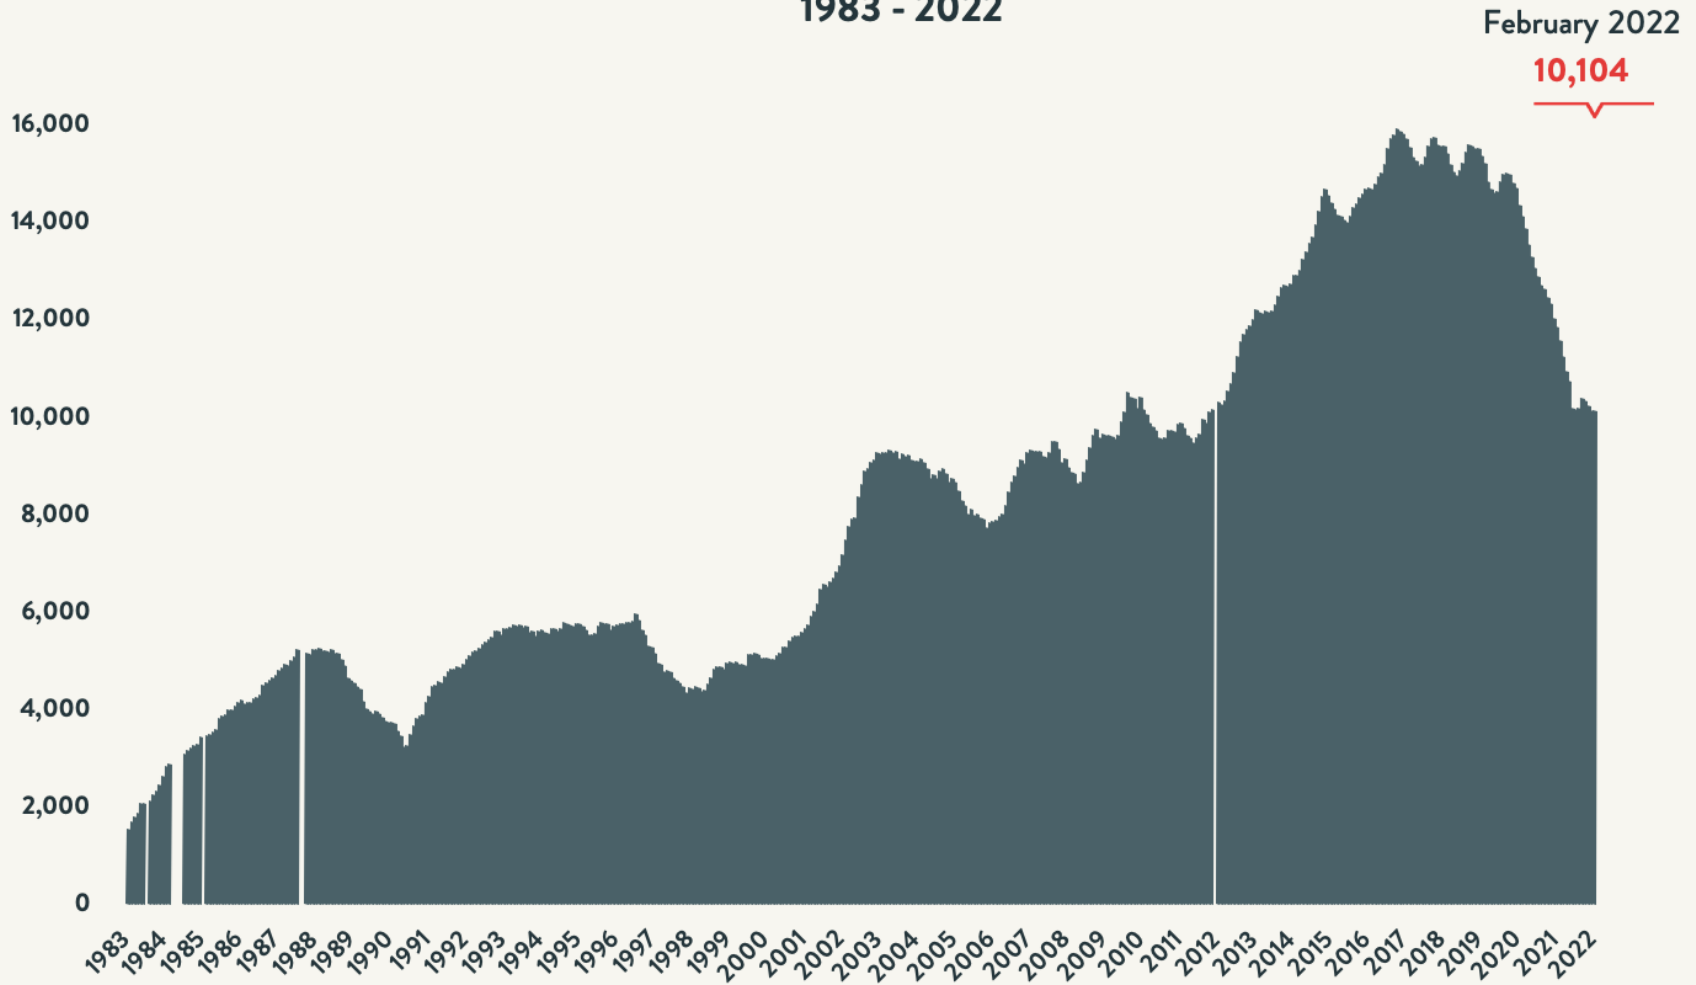

Number of Homeless Families Sleeping Each Night in NYC DHS and HPD Shelters
1983 - 2022

Source: NYC Department of Homeless Services and Human Resources Administration; Local Law 37 Reports