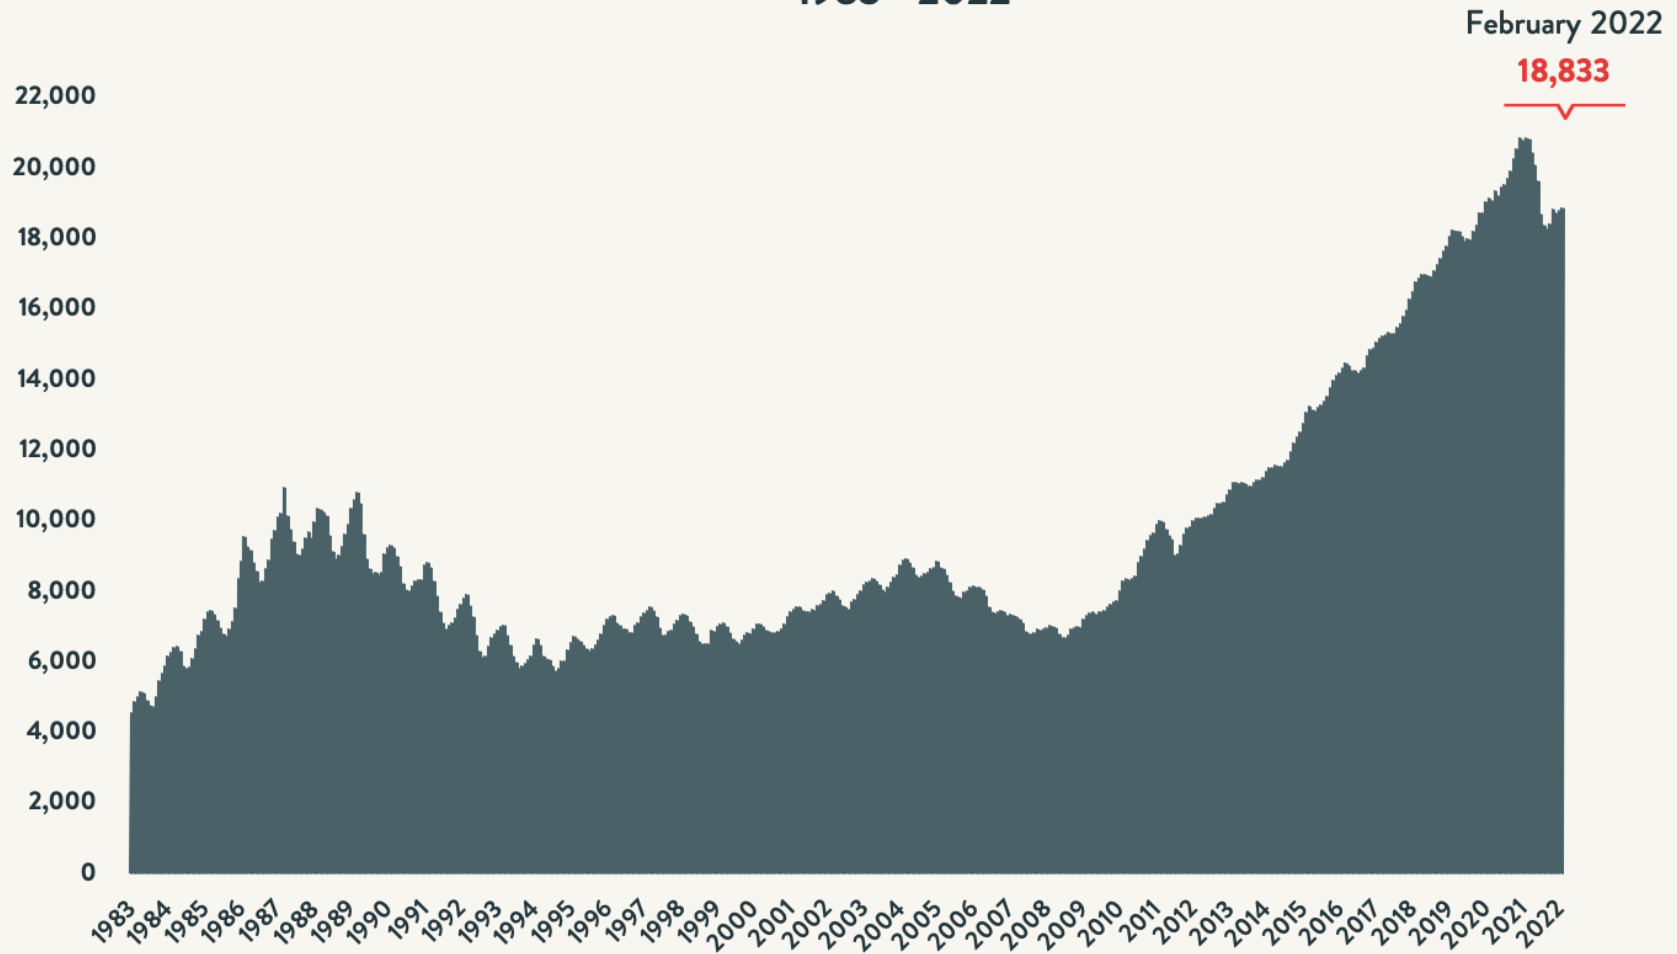

Number of Homeless Single Adults Sleeping Each Night in NYC DHS Shelters 1983 - 2022

Source: NYC Department of Homeless Services and Human Resources Administration; Local Law 37 Reports