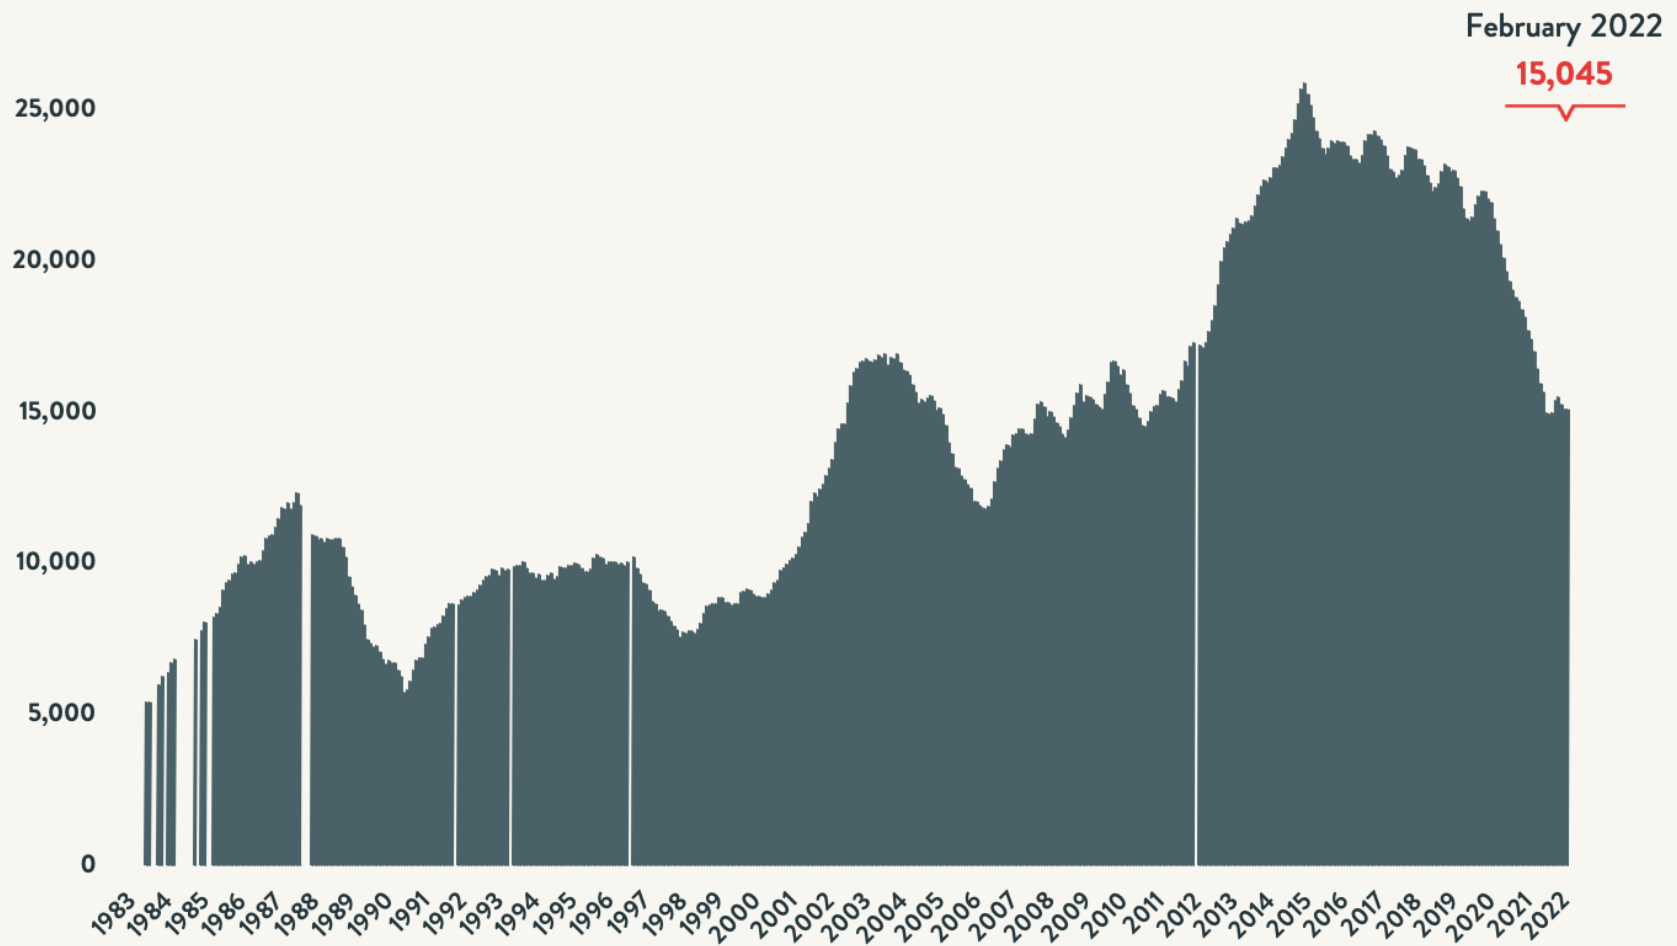

Number of Homeless Children Sleeping Each Night in NYC DHS and HPD Shelters
1983 - 2022

Source: NYC Department of Homeless Services and Human Resources Administration; Local Law 37 Reports