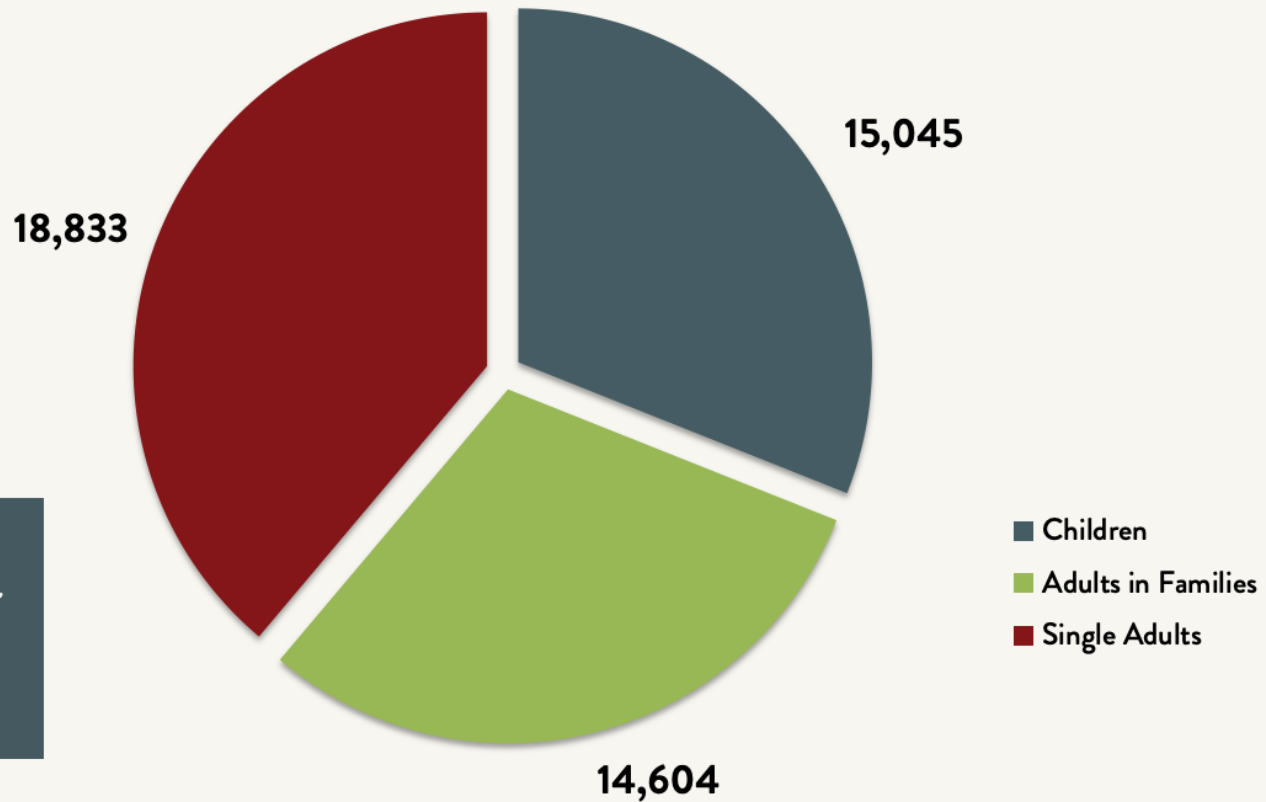

Number of Homeless People Sleeping Each Night in NYC DHS and HPD Shelters

1983 - 2022

February 2022

48,482

Data include individuals in DHS shelter system (including Safe Havens, stabilization beds, veteran's shelters, criminal justice beds) and HPD emergency shelters (<2 percent of total census).

Source: NYC Department of Homeless Services; Local Law 37 Reports

**Number of Homeless People Sleeping Each Night in NYC DHS and HPD Shelters
February 2022**

**Total NYC
Municipal Shelter
Population:
48,482**