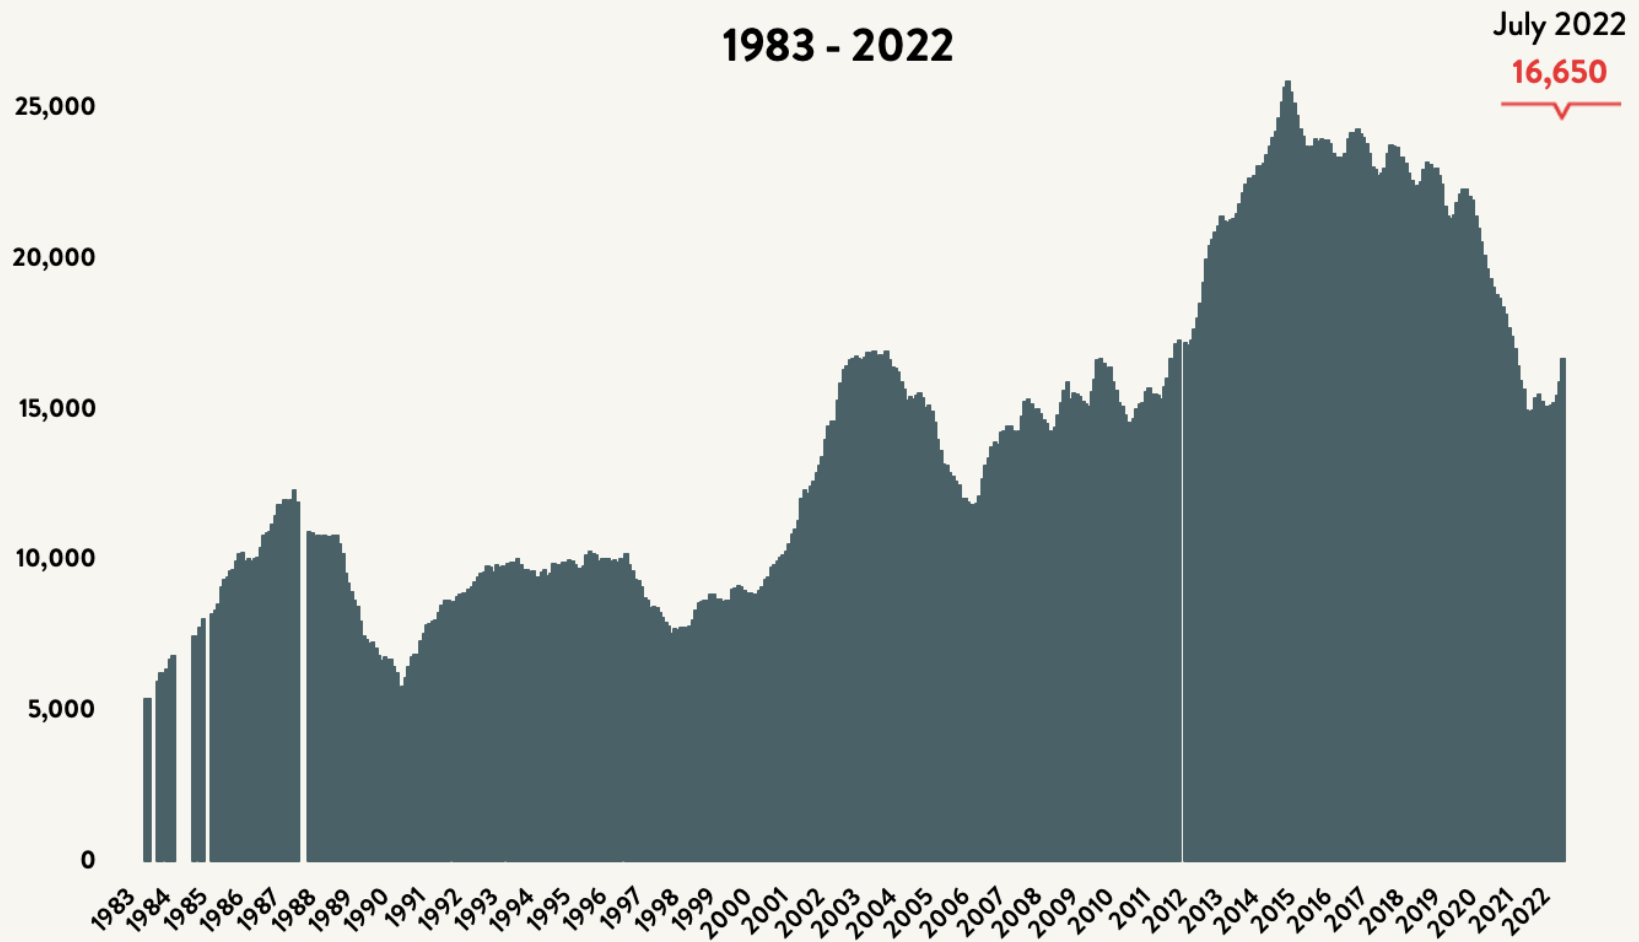

Number of Homeless Children Sleeping Each Night in NYC DHS and HPD Shelters 1983 - 2022

Source: NYC Department of Homeless Services and Human Resources Administration; Local Law 37 Reports