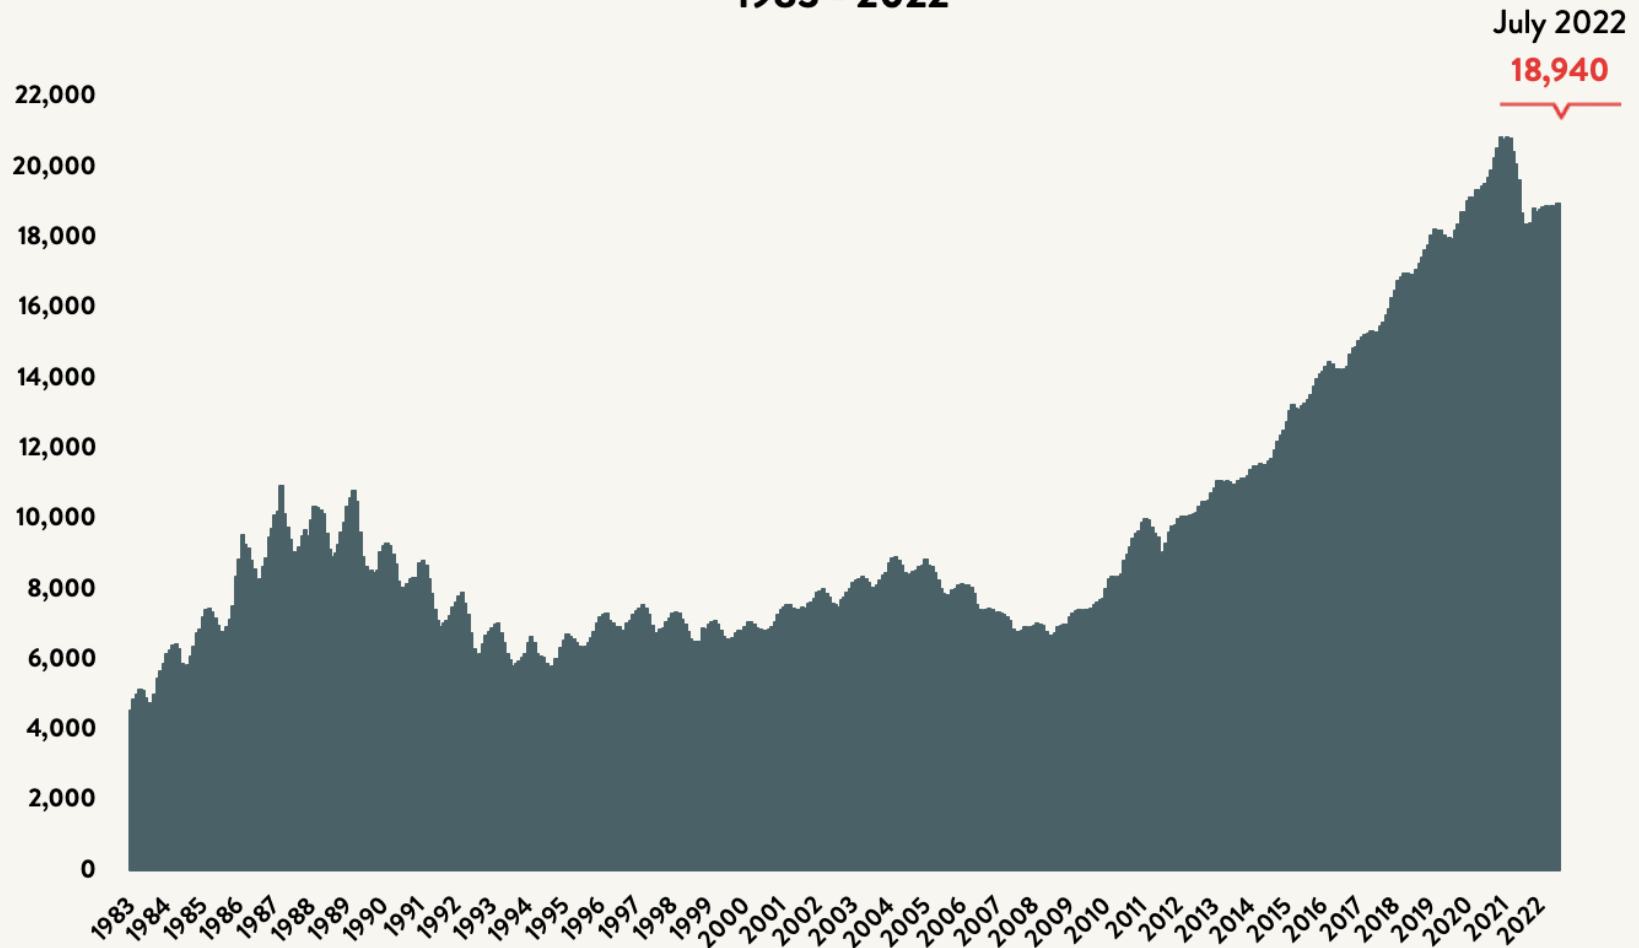

Number of Homeless Single Adults Sleeping Each Night in NYC DHS Shelters 1983 - 2022

Source: NYC Department of Homeless Services and Human Resources Administration; Local Law 37 Reports