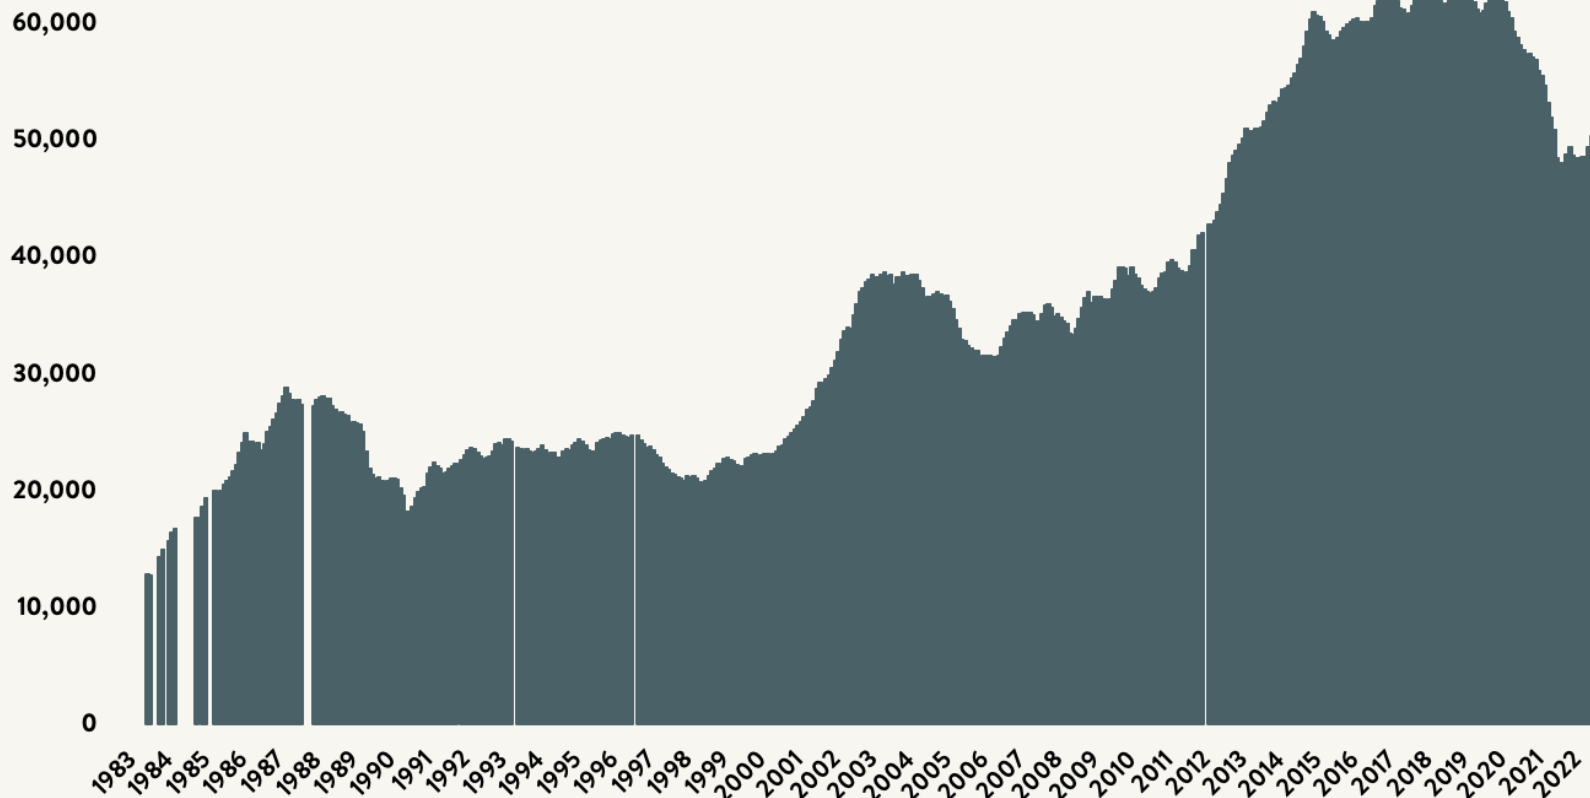

Number of Homeless People Sleeping Each Night in NYC DHS and HPD Shelters 1983 - 2022

July 2022

52,137

Data include individuals in DHS shelter system (including Safe Havens, stabilization beds, veteran's shelters, criminal justice beds) and HPD emergency shelters (<2 percent of total census).

Source: NYC Department of Homeless Services; Local Law 37 Reports

Number of Homeless People Sleeping Each Night in NYC DHS and HPD Shelters July 2022

**Total NYC
Municipal Shelter
Population:
52,137**

Source: NYC Department of Homeless Services and Human Resources Administration; Local Law 37 Reports