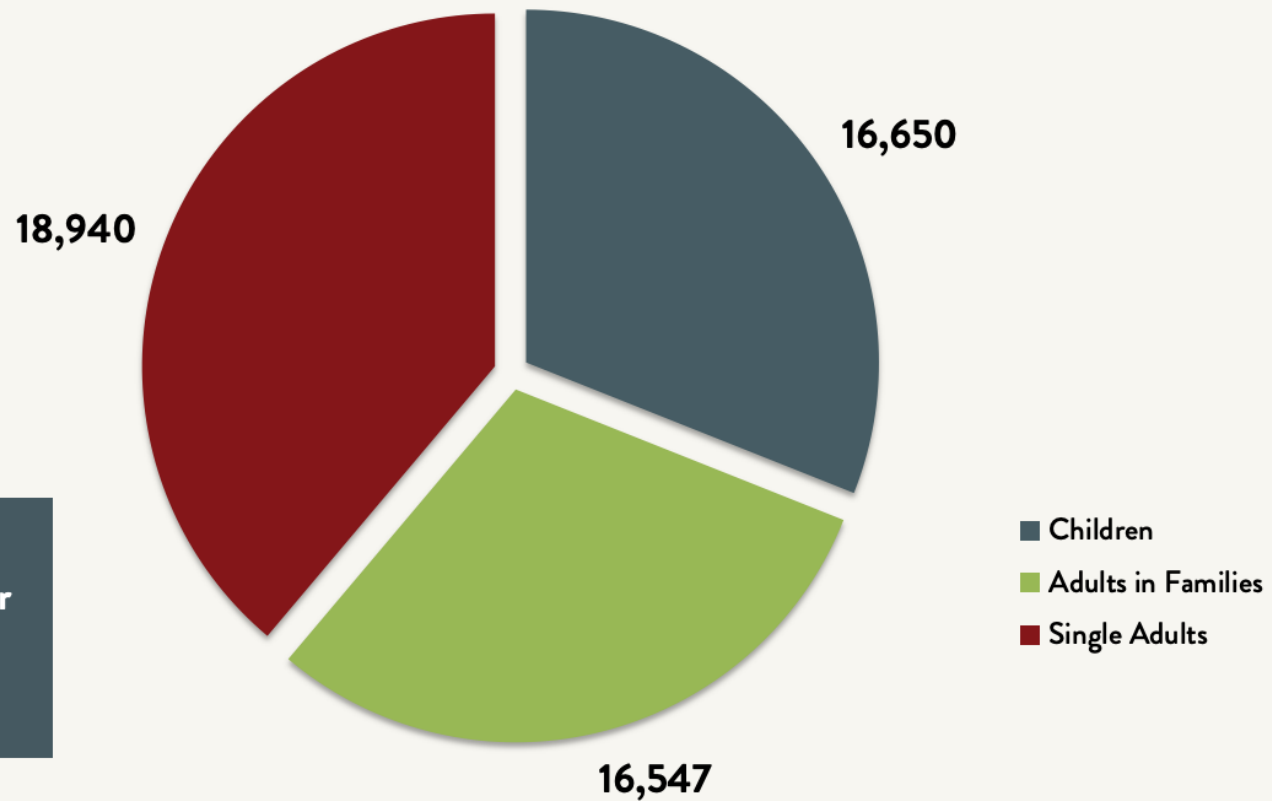

Number of Homeless People Sleeping Each Night in NYC DHS and HPD Shelters 1983 - 2022

July 2022

52,137

Data include individuals in DHS shelter system (including Safe Havens, stabilization beds, veteran's shelters, criminal justice beds) and HPD emergency shelters (<2 percent of total census).

Source: NYC Department of Homeless Services; Local Law 37 Reports

Number of Homeless People Sleeping Each Night in NYC DHS and HPD Shelters July 2022

**Total NYC
Municipal Shelter
Population:
52,137**

Source: NYC Department of Homeless Services and Human Resources Administration; Local Law 37 Reports