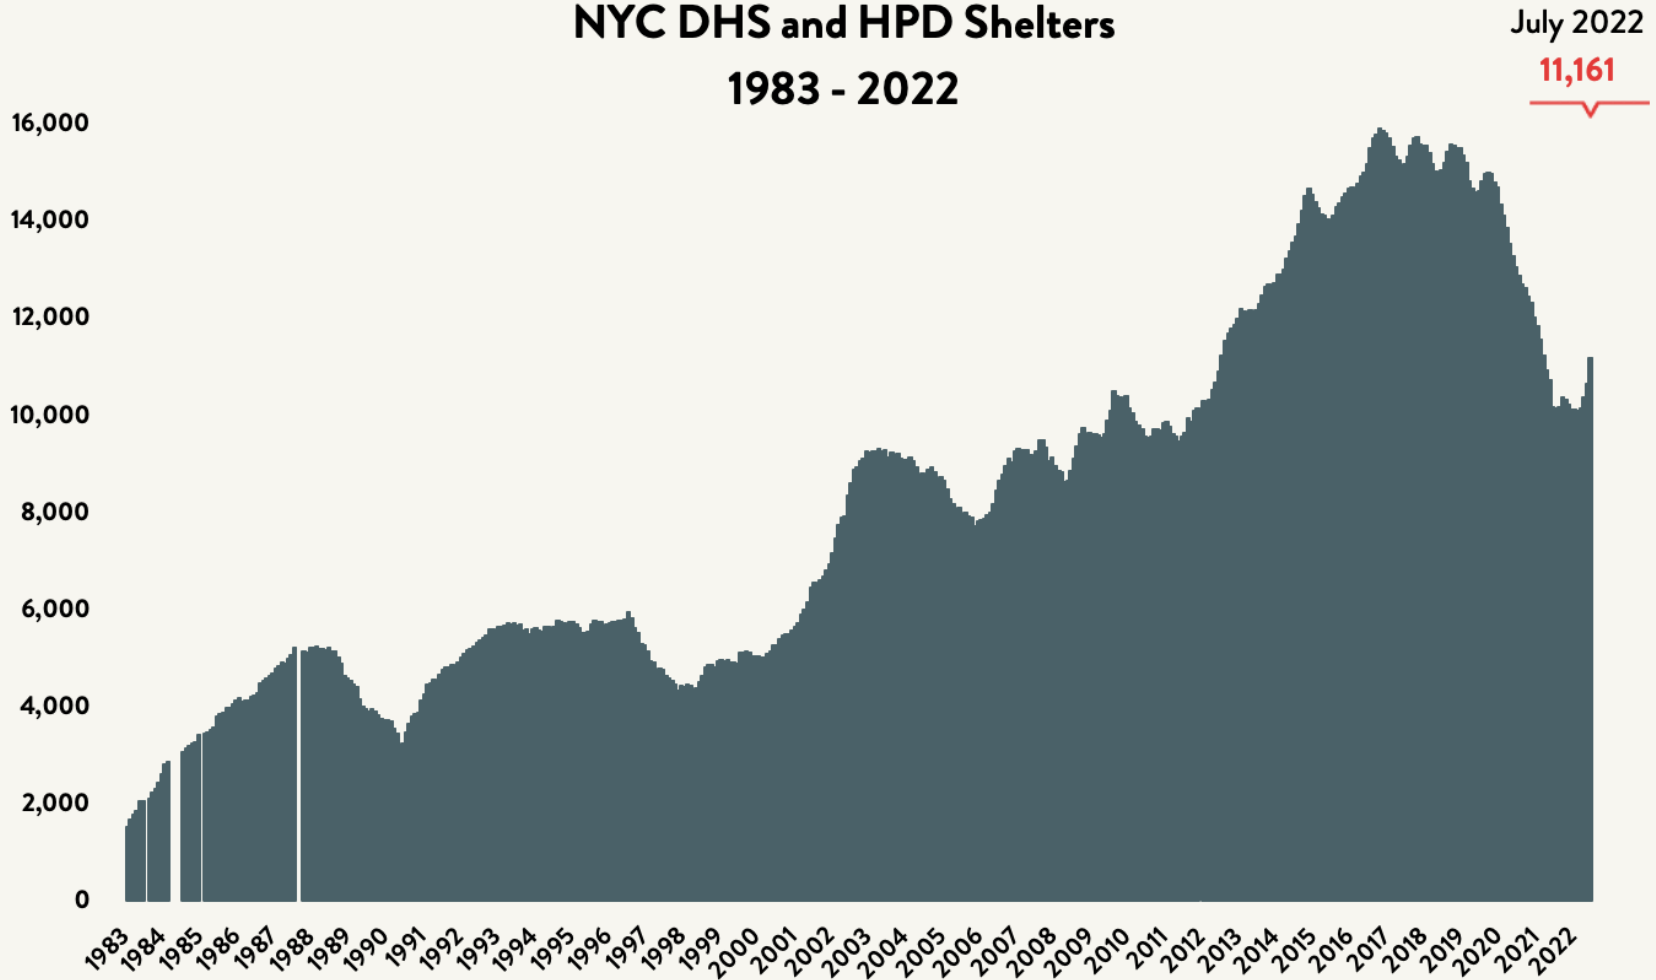

Number of Homeless Families Sleeping Each Night in NYC DHS and HPD Shelters 1983 - 2022

Source: NYC Department of Homeless Services and Human Resources Administration; Local Law 37 Reports