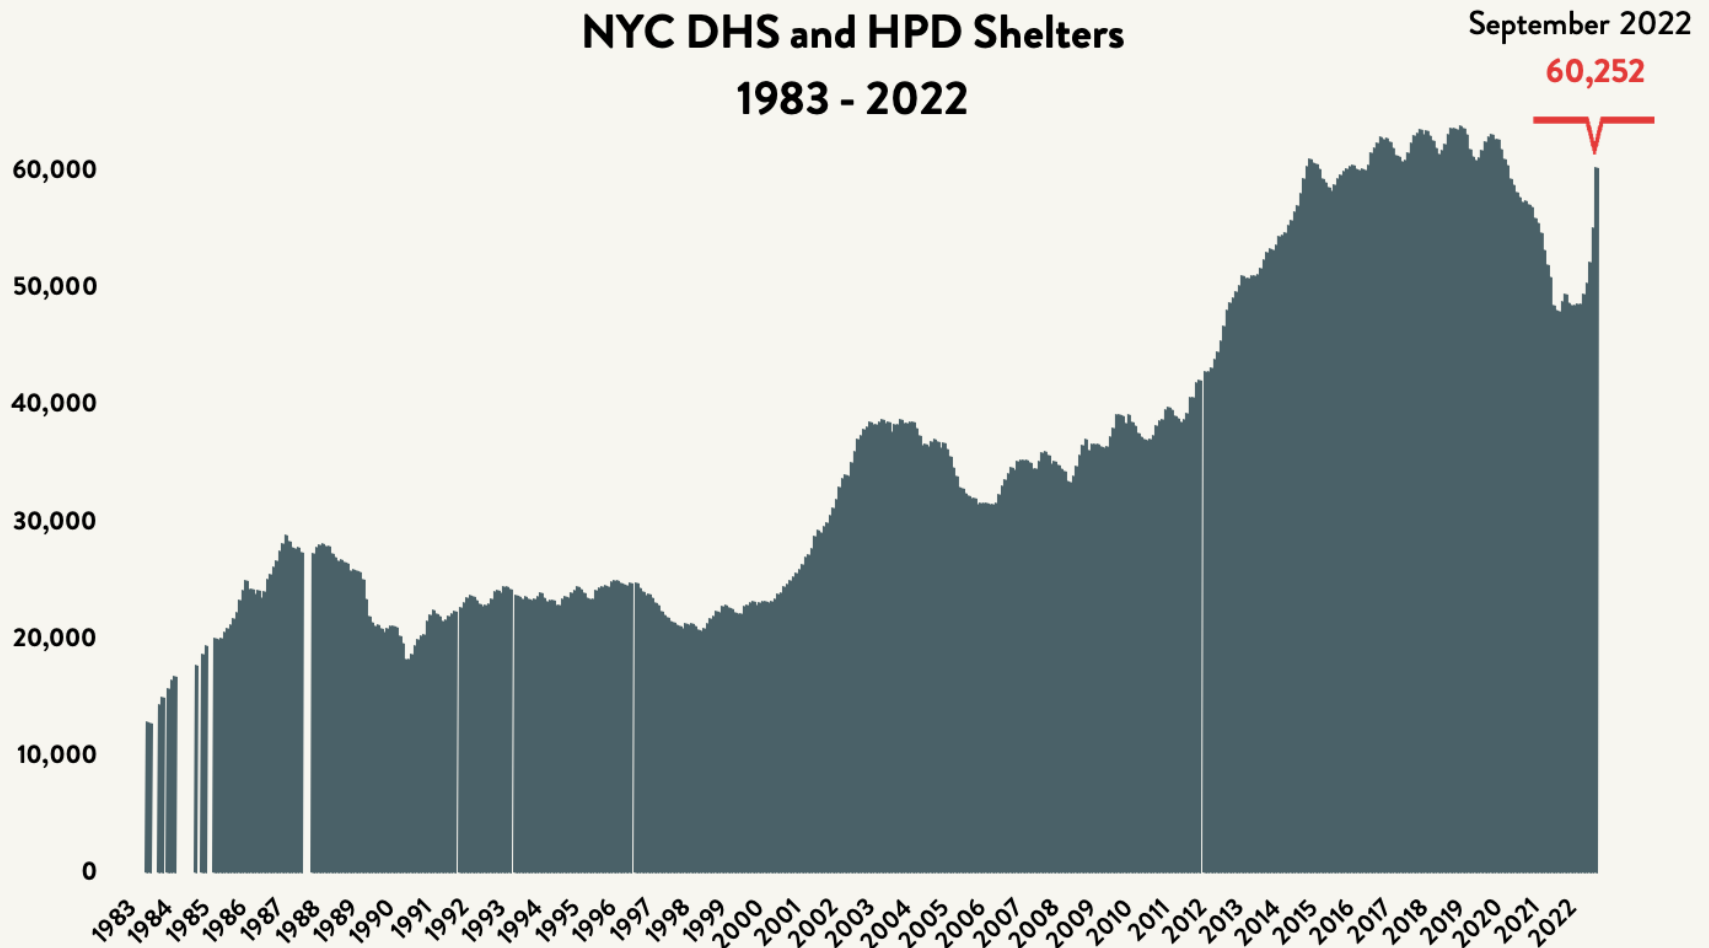

Number of Homeless People Sleeping Each Night in NYC DHS and HPD Shelters 1983 - 2022

Data include individuals in DHS shelter system (including Safe Havens, stabilization beds, veteran's shelters, criminal justice beds) and HPD emergency shelters (<2 percent of total census).

Source: NYC Department of Homeless Services; Local Law 37 Reports

Number of Homeless People Sleeping Each Night in NYC DHS and HPD Shelters September 2022

**Total NYC
Municipal Shelter
Population:
60,252**