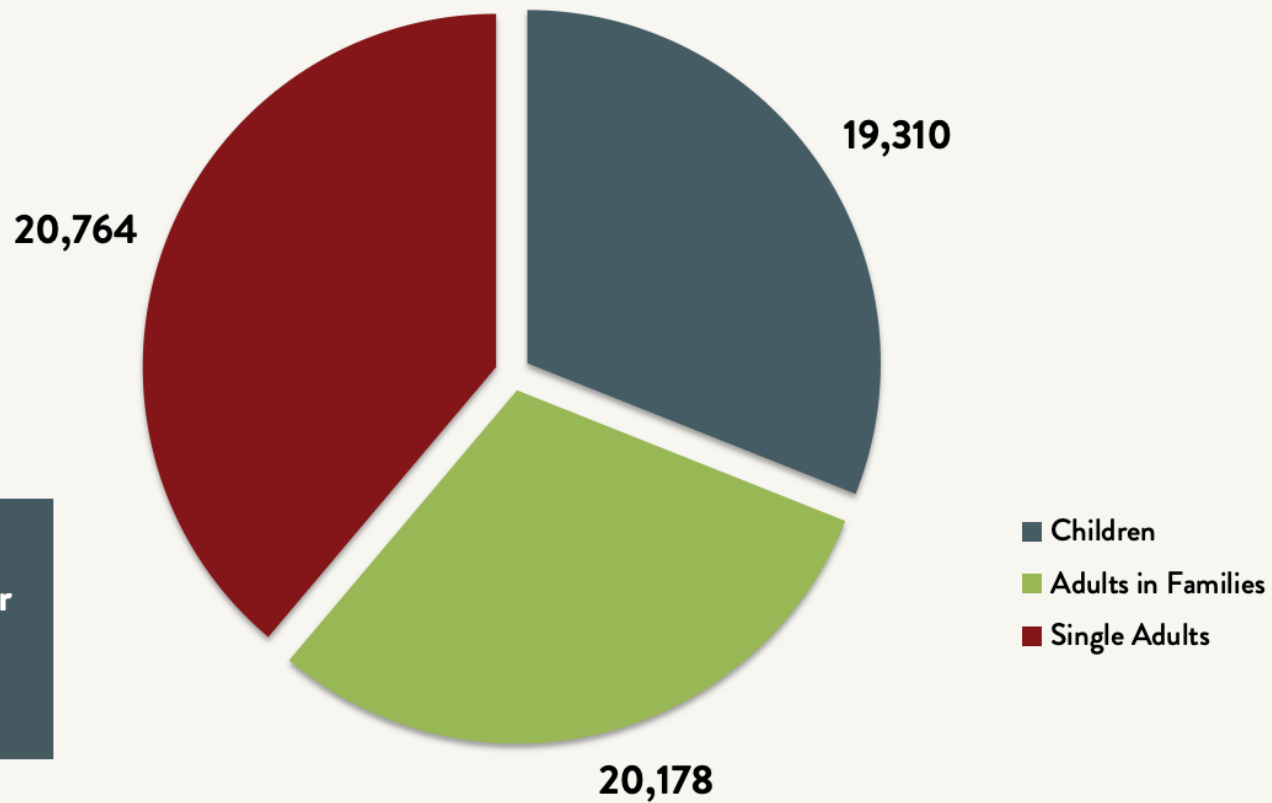

Number of Homeless People Sleeping Each Night in NYC DHS and HPD Shelters 1983 - 2022

Data include individuals in DHS shelter system (including Safe Havens, stabilization beds, veteran's shelters, criminal justice beds) and HPD emergency shelters (<2 percent of total census).

Source: NYC Department of Homeless Services; Local Law 37 Reports

Number of Homeless People Sleeping Each Night in NYC DHS and HPD Shelters September 2022

**Total NYC
Municipal Shelter
Population:
60,252**