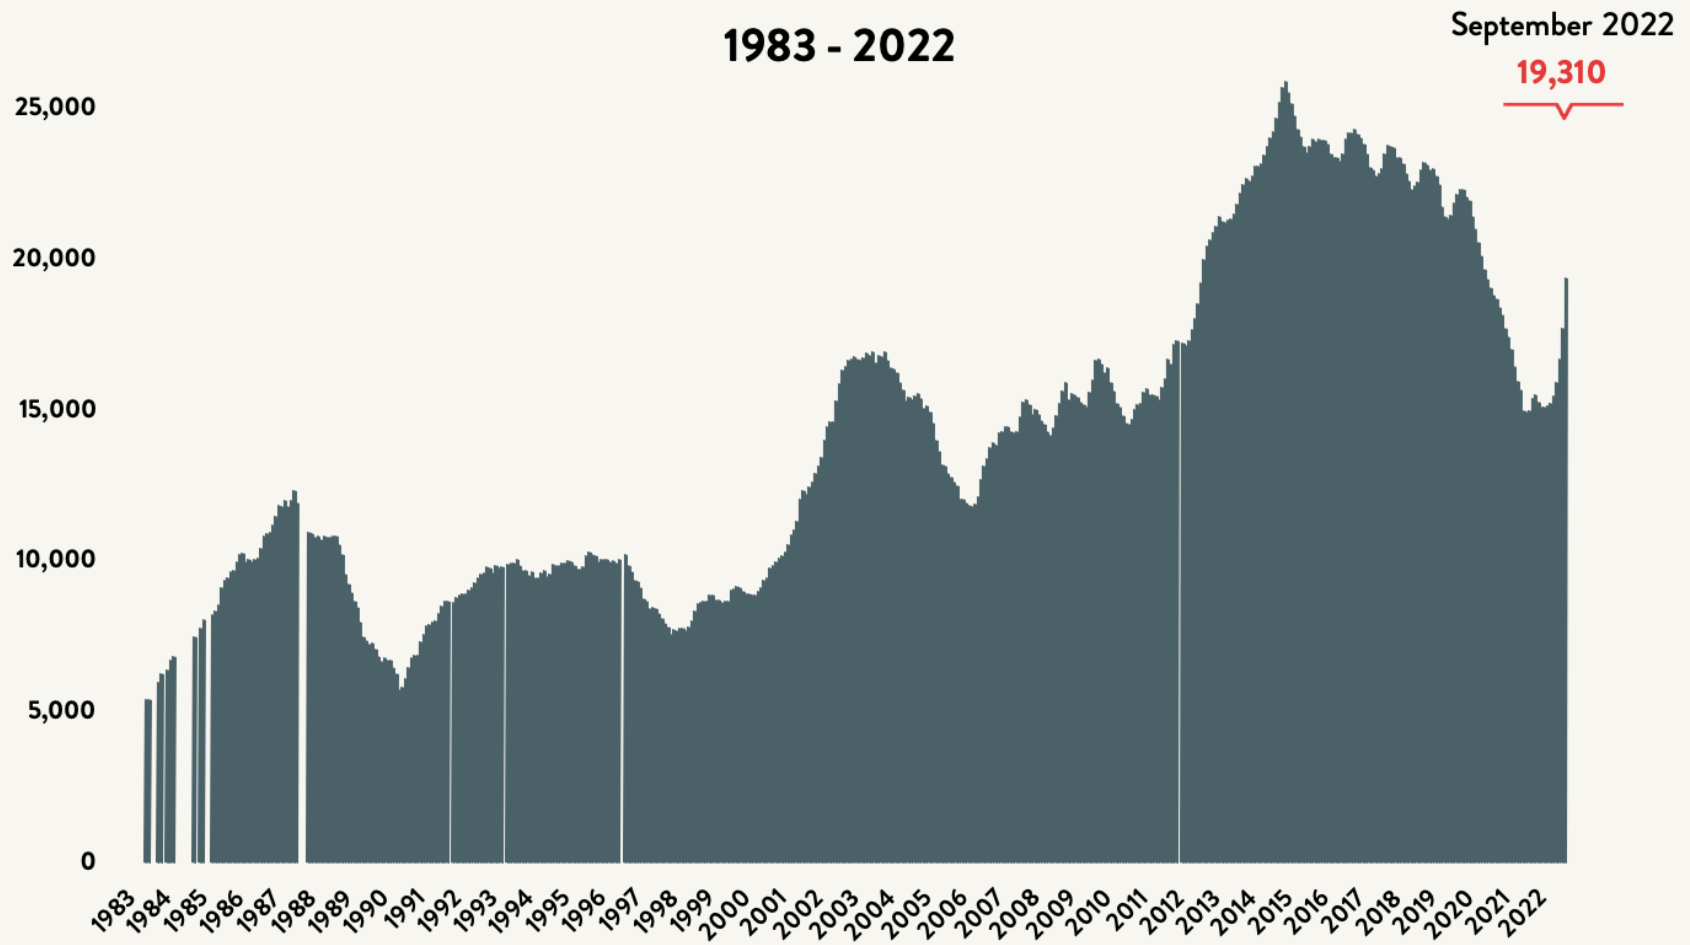

Number of Homeless Children Sleeping Each Night in NYC DHS and HPD Shelters 1983 - 2022

Source: NYC Department of Homeless Services and Human Resources Administration; Local Law 37 Reports