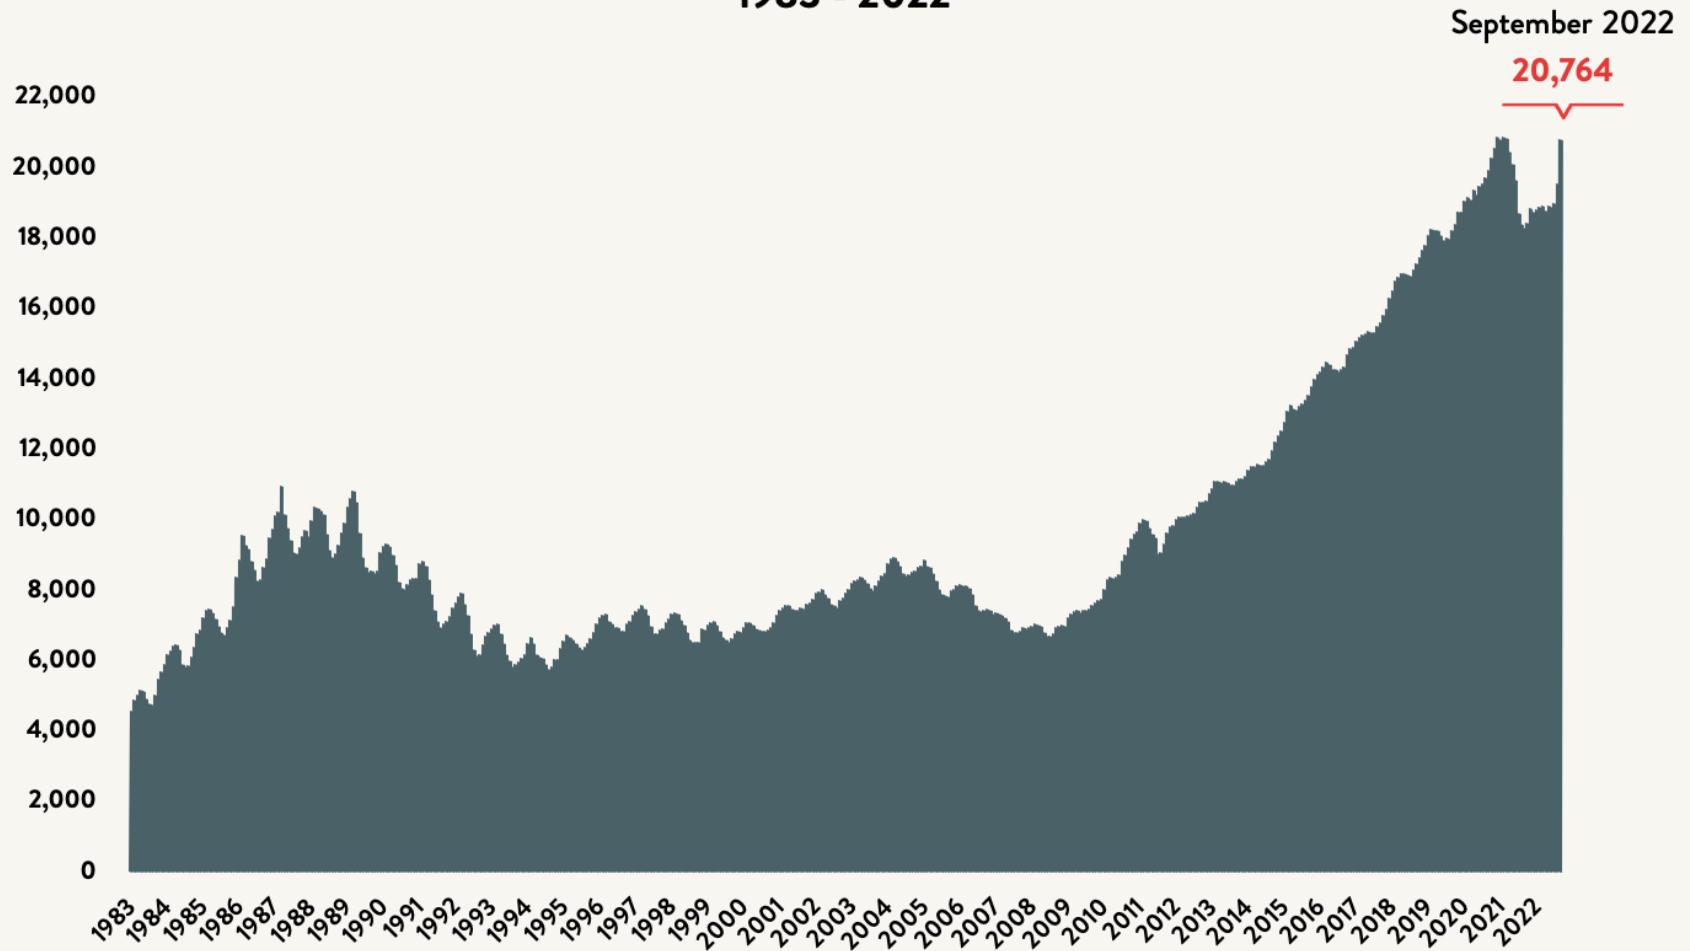

Number of Homeless Single Adults Sleeping Each Night in NYC DHS Shelters 1983 - 2022

Source: NYC Department of Homeless Services and Human Resources Administration; Local Law 37 Reports