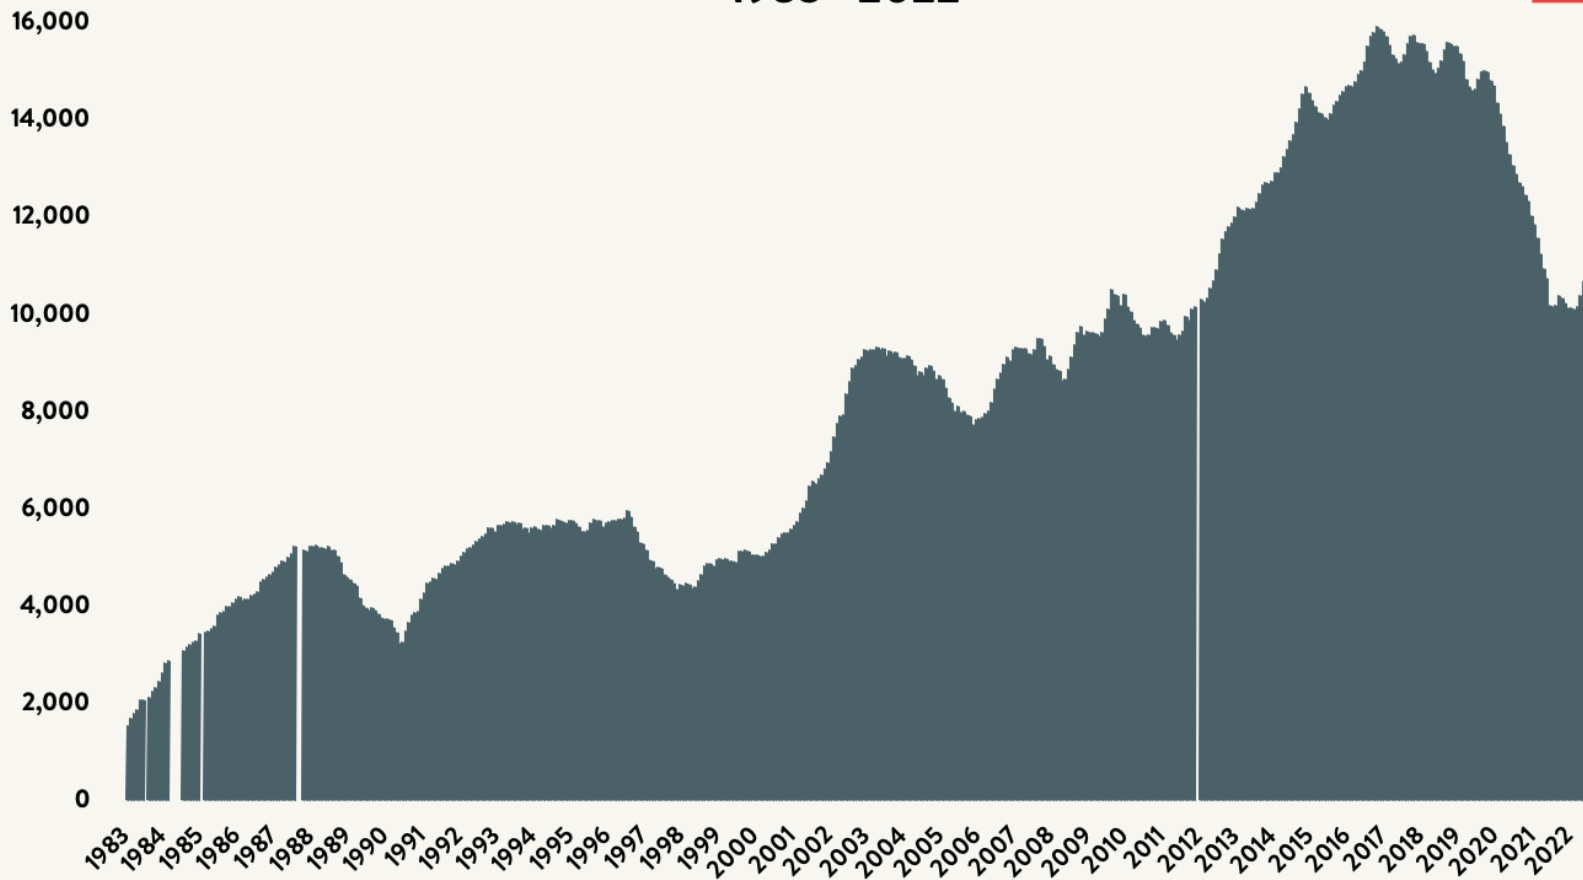

Number of Homeless Families Sleeping Each Night in NYC DHS and HPD Shelters 1983 - 2022

September 2022

13,143

Source: NYC Department of Homeless Services and Human Resources Administration; Local Law 37 Reports