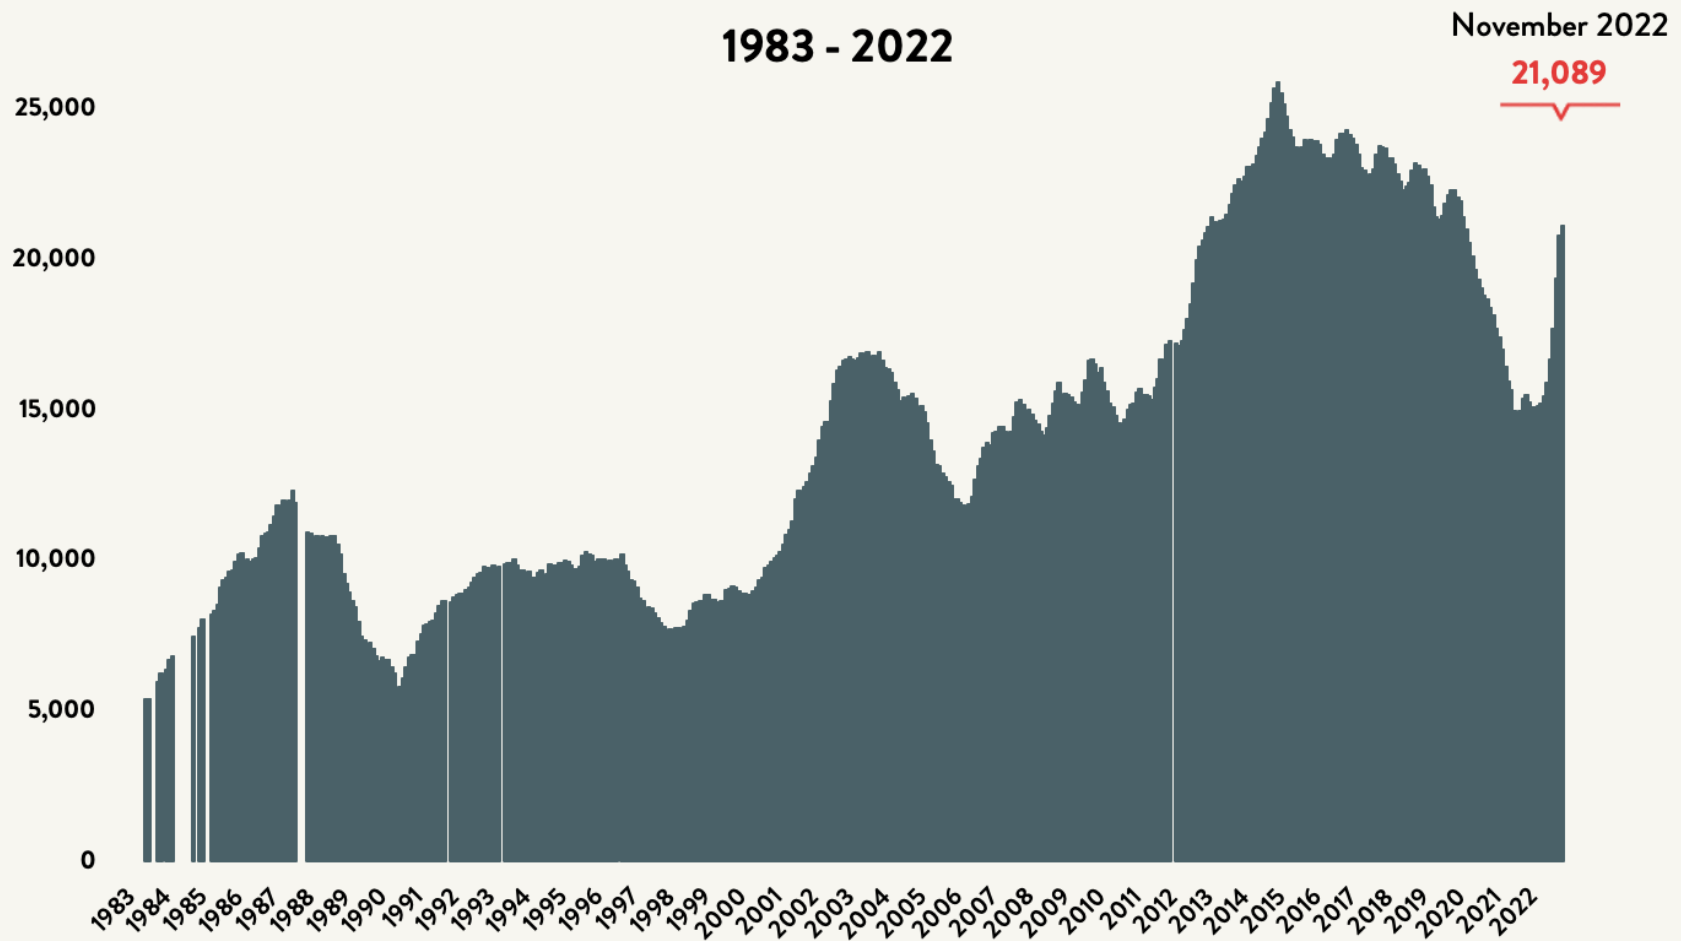

Number of Homeless Children Sleeping Each Night in NYC DHS and HPD Shelters 1983 - 2022

Source: NYC Department of Homeless Services and Human Resources Administration; Local Law 37 Reports