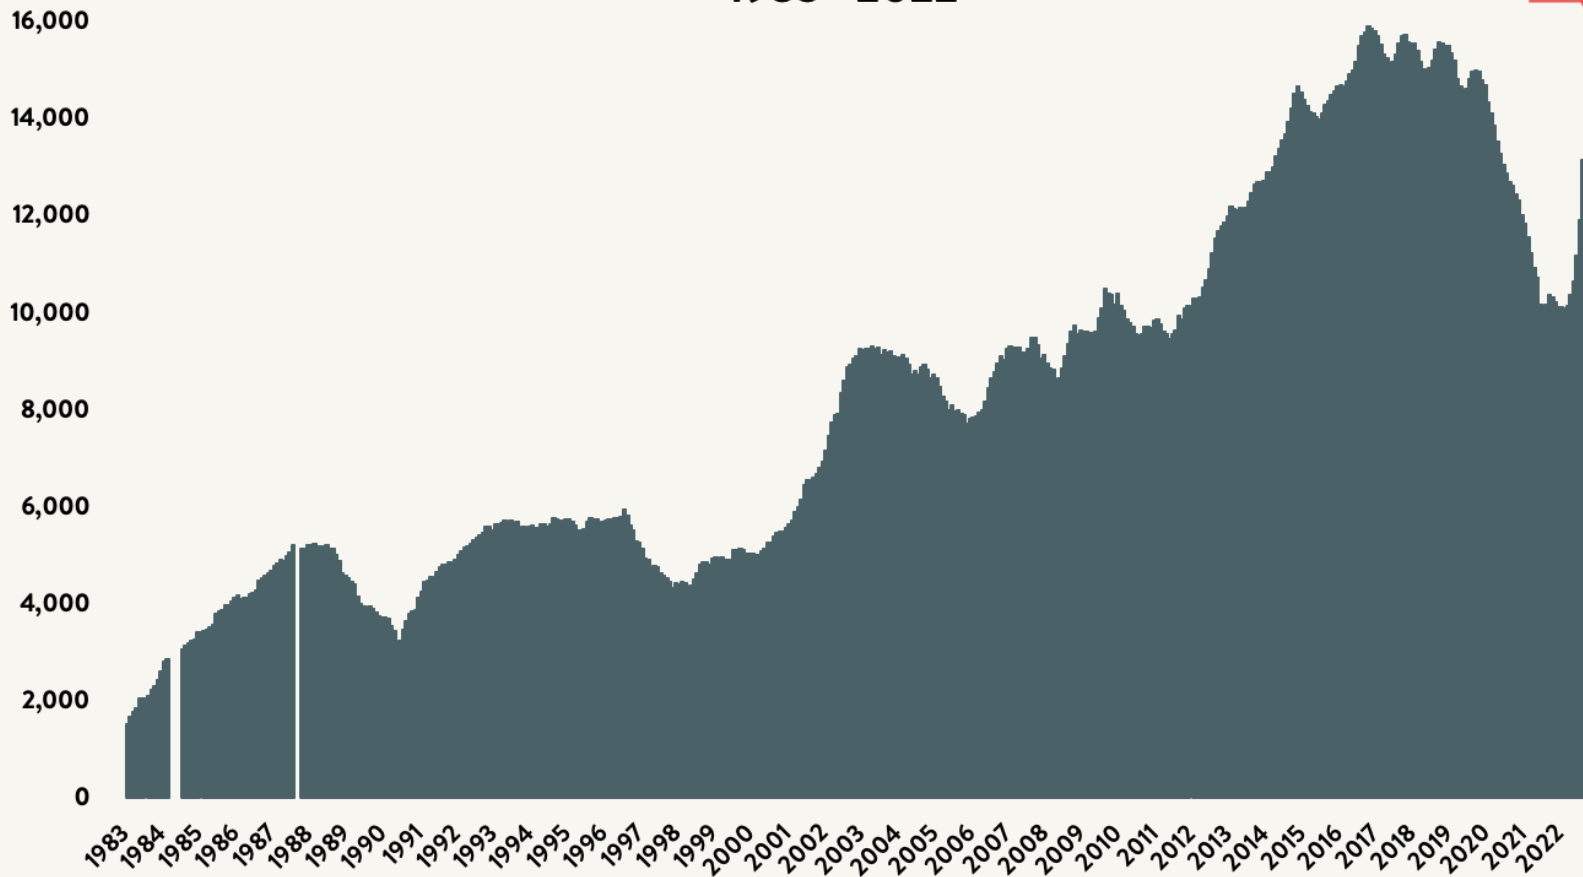

Number of Homeless Families Sleeping Each Night in NYC DHS and HPD Shelters 1983 - 2022

November 2022

14,692

Source: NYC Department of Homeless Services and Human Resources Administration; Local Law 37 Reports