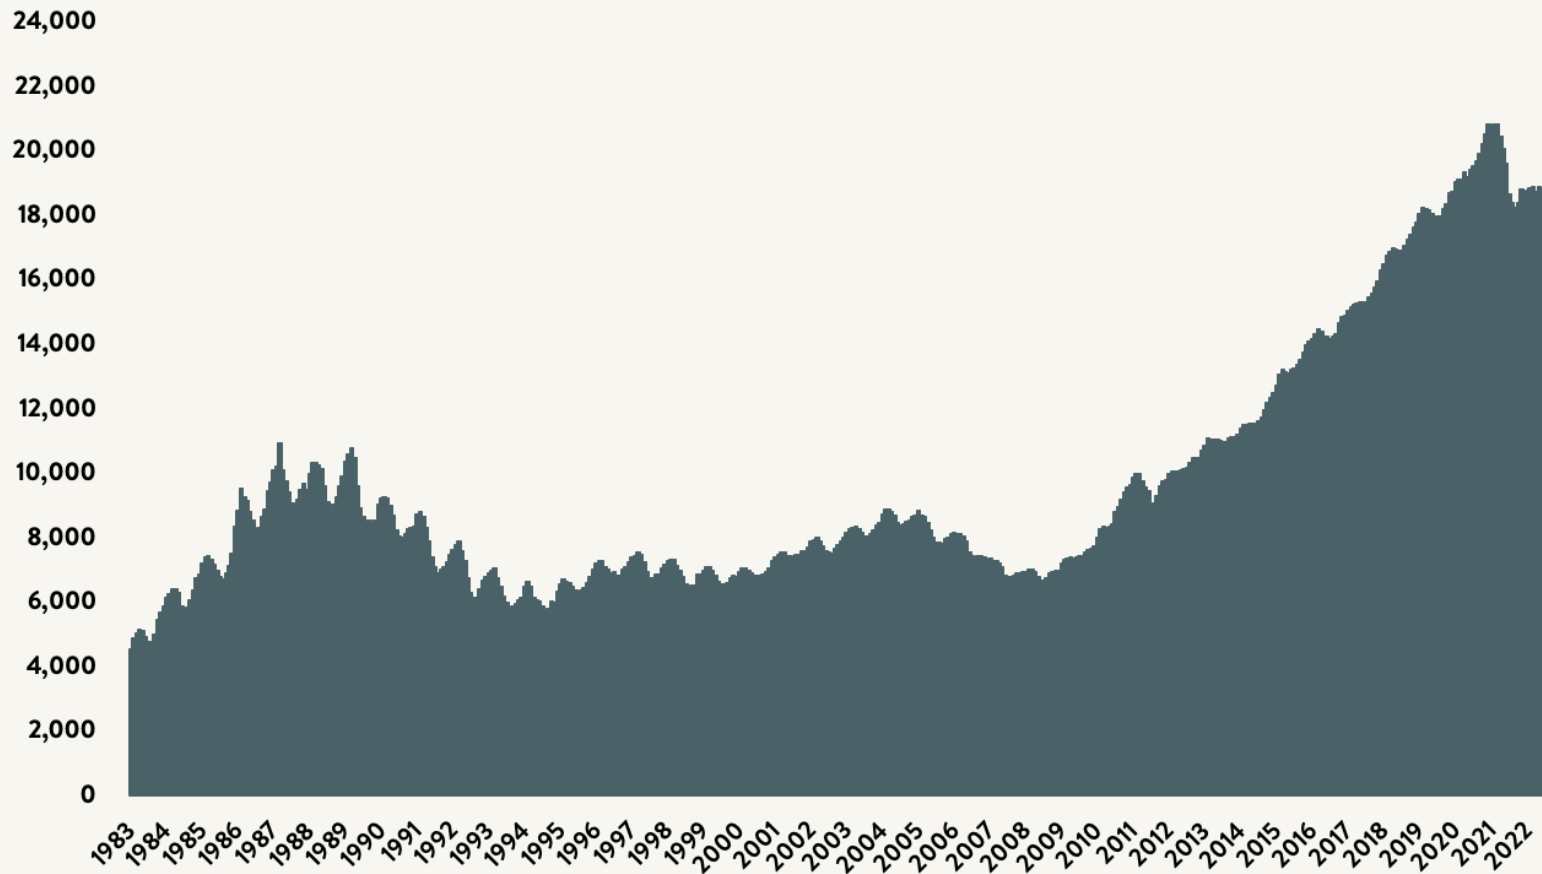

Number of Homeless Single Adults Sleeping Each Night in NYC DHS Shelters 1983 - 2022

November 2022

22,697

Source: NYC Department of Homeless Services and Human Resources Administration; Local Law 37 Reports