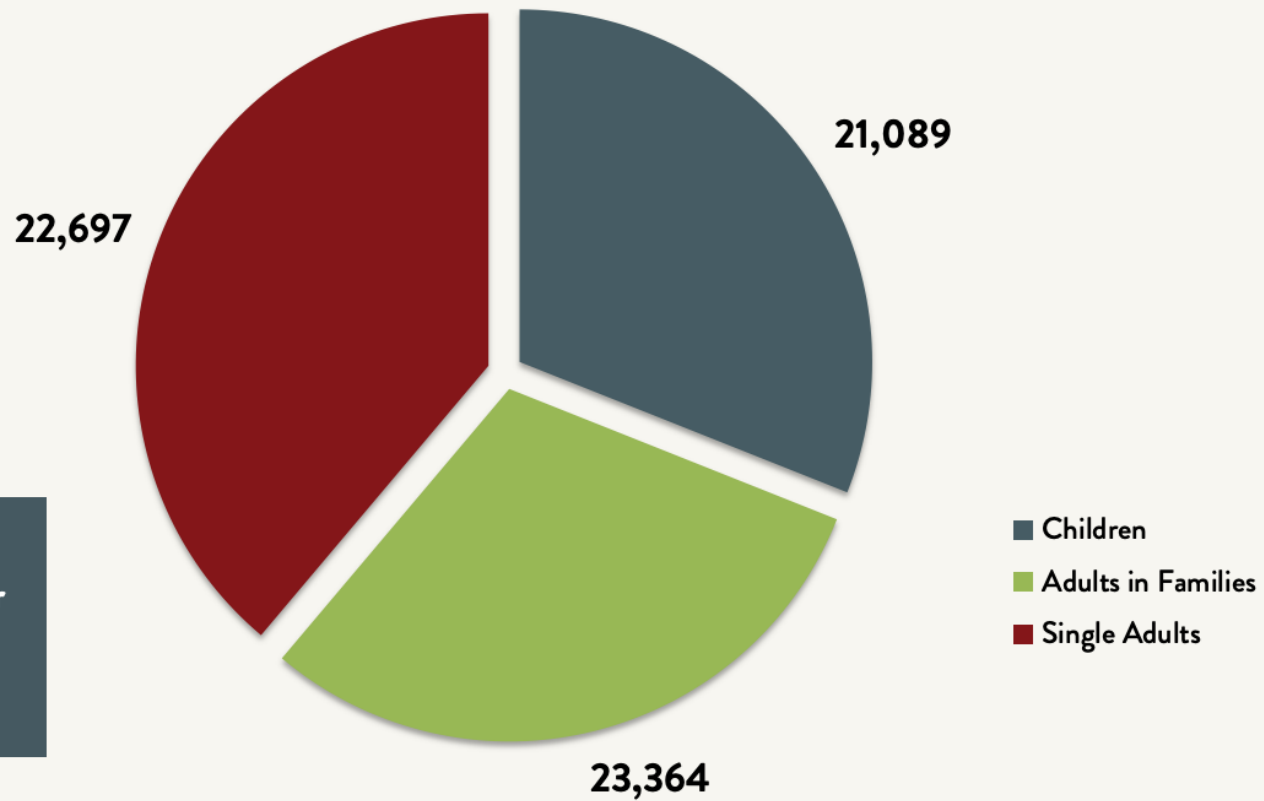

Number of Homeless People Sleeping Each Night in NYC DHS and HPD Shelters 1983 - 2022

November 2022

67,150

Data include individuals in DHS shelter system (including Safe Havens, stabilization beds, veteran's shelters, criminal justice beds) and HPD emergency shelters (<2 percent of total census).

Source: NYC Department of Homeless Services; Local Law 37 Reports

Number of Homeless People Sleeping Each Night in NYC DHS and HPD Shelters November 2022

**Total NYC
Municipal Shelter
Population:
67,150**