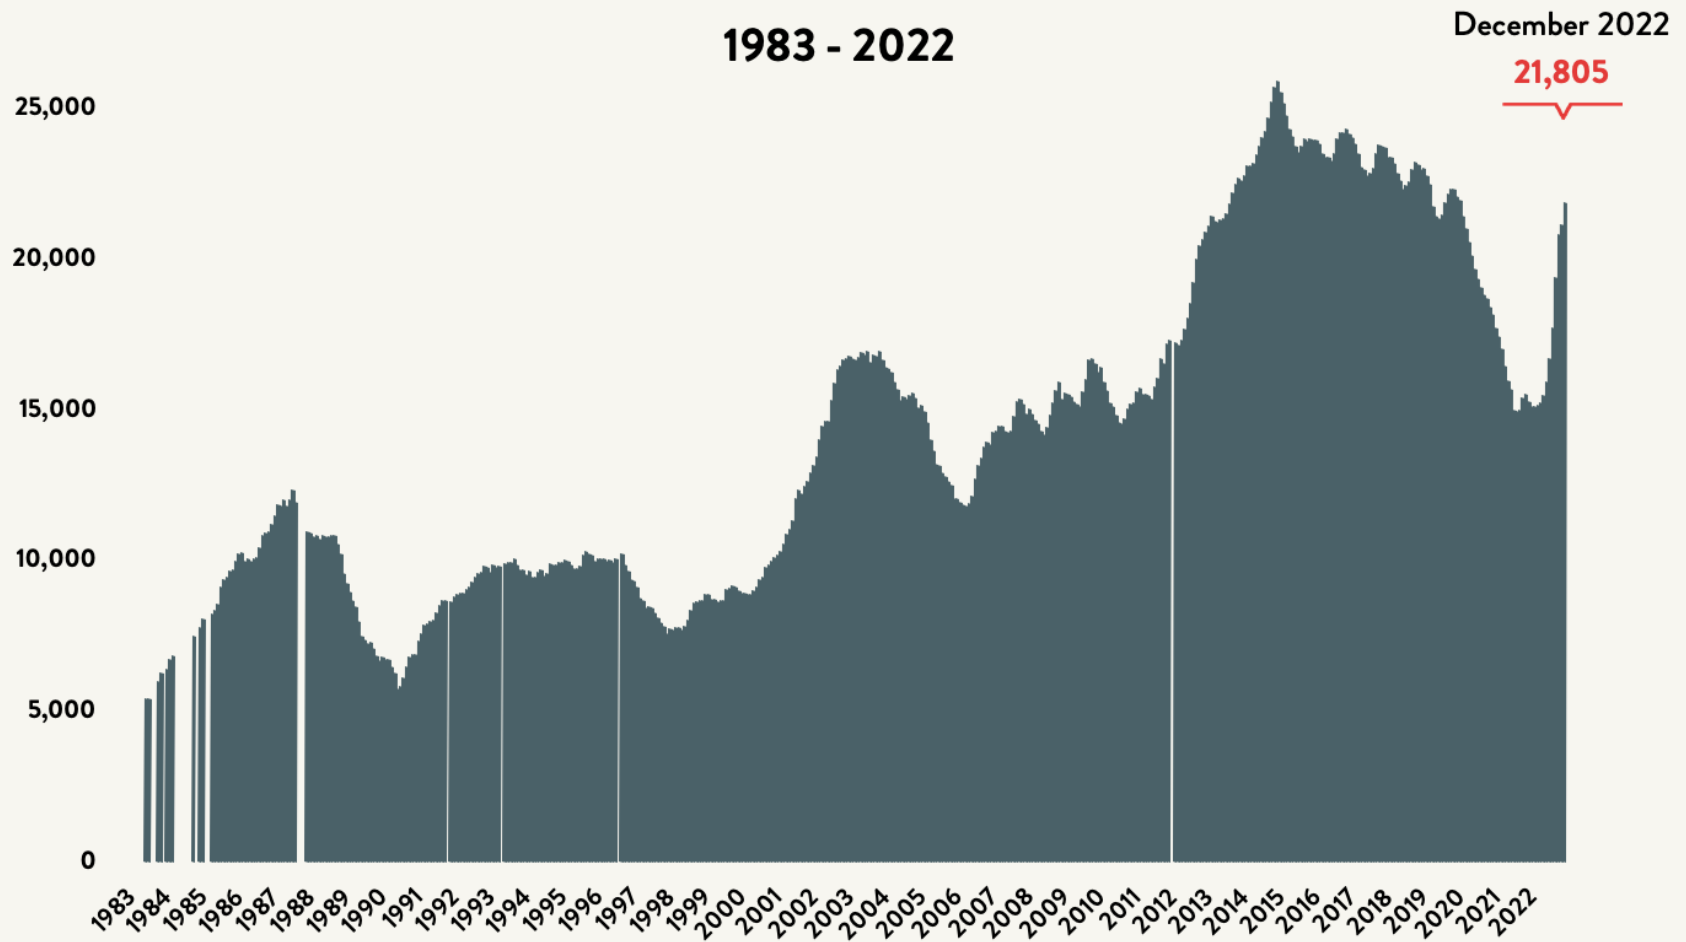

Number of Homeless Children Sleeping Each Night in NYC DHS and HPD Shelters 1983 - 2022

Source: NYC Department of Homeless Services and Human Resources Administration; Local Law 37 Reports