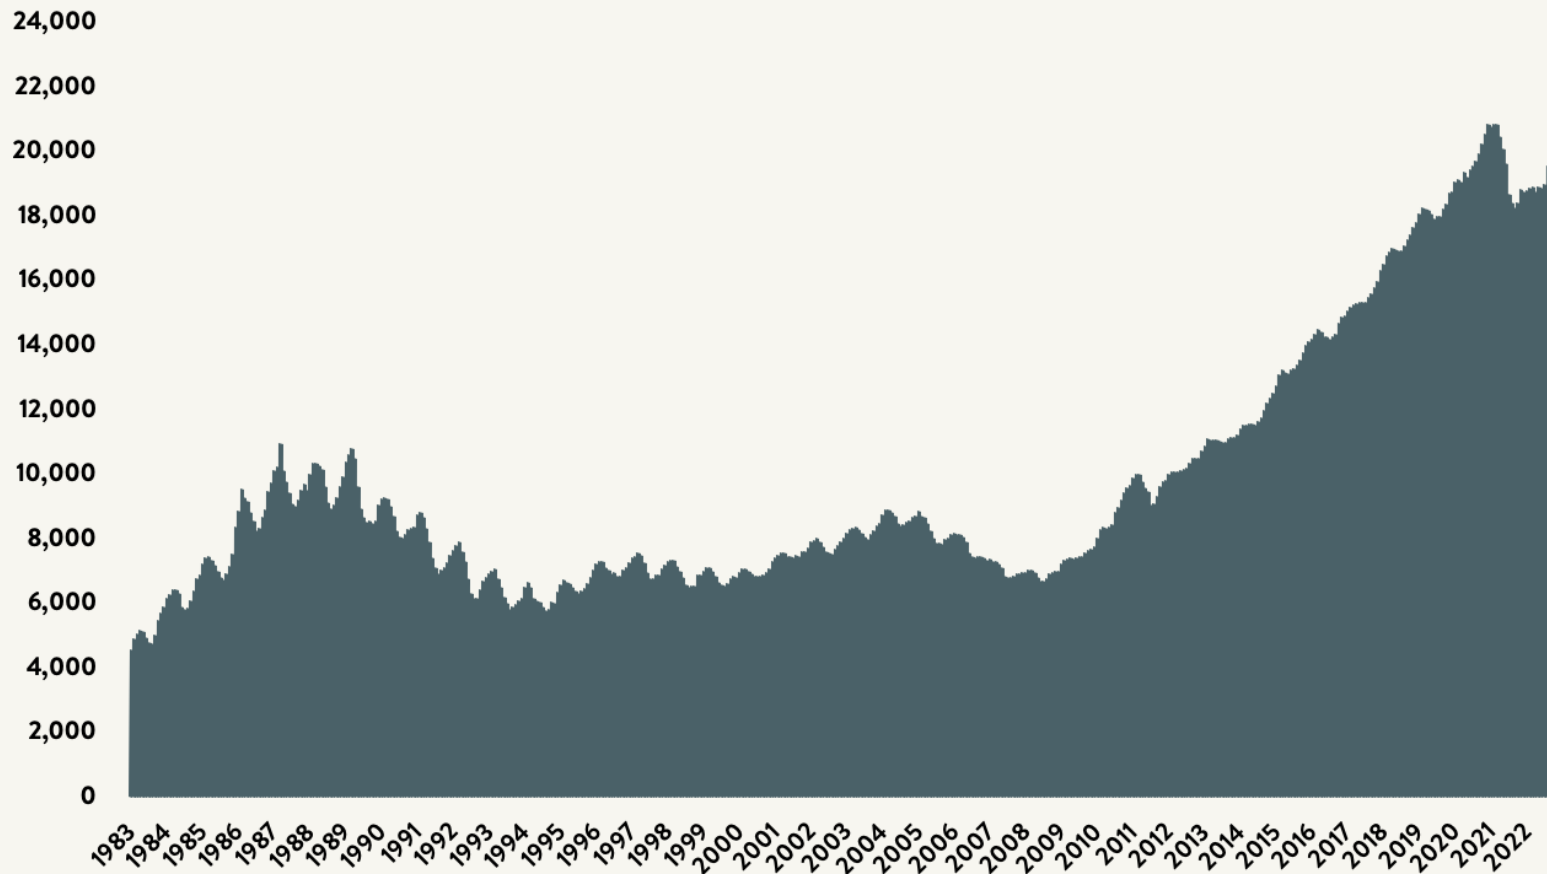

Number of Homeless Single Adults Sleeping Each Night in NYC DHS Shelters 1983 - 2022

December 2022

22,720

Source: NYC Department of Homeless Services and Human Resources Administration; Local Law 37 Reports