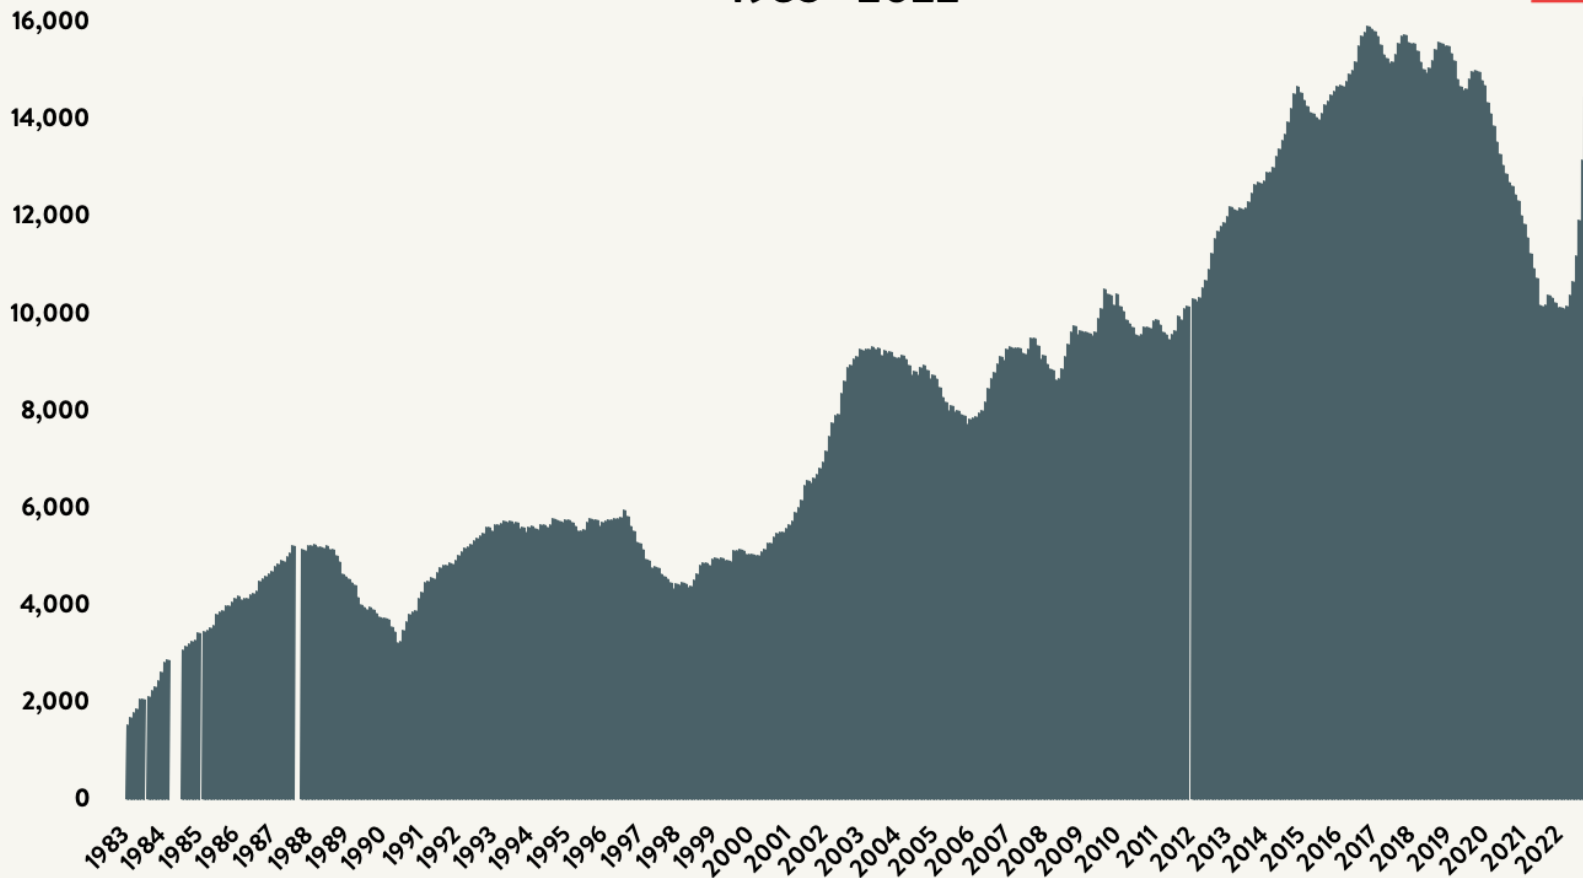

Number of Homeless Families Sleeping Each Night in NYC DHS and HPD Shelters 1983 - 2022

December 2022

15,143

Source: NYC Department of Homeless Services and Human Resources Administration; Local Law 37 Reports