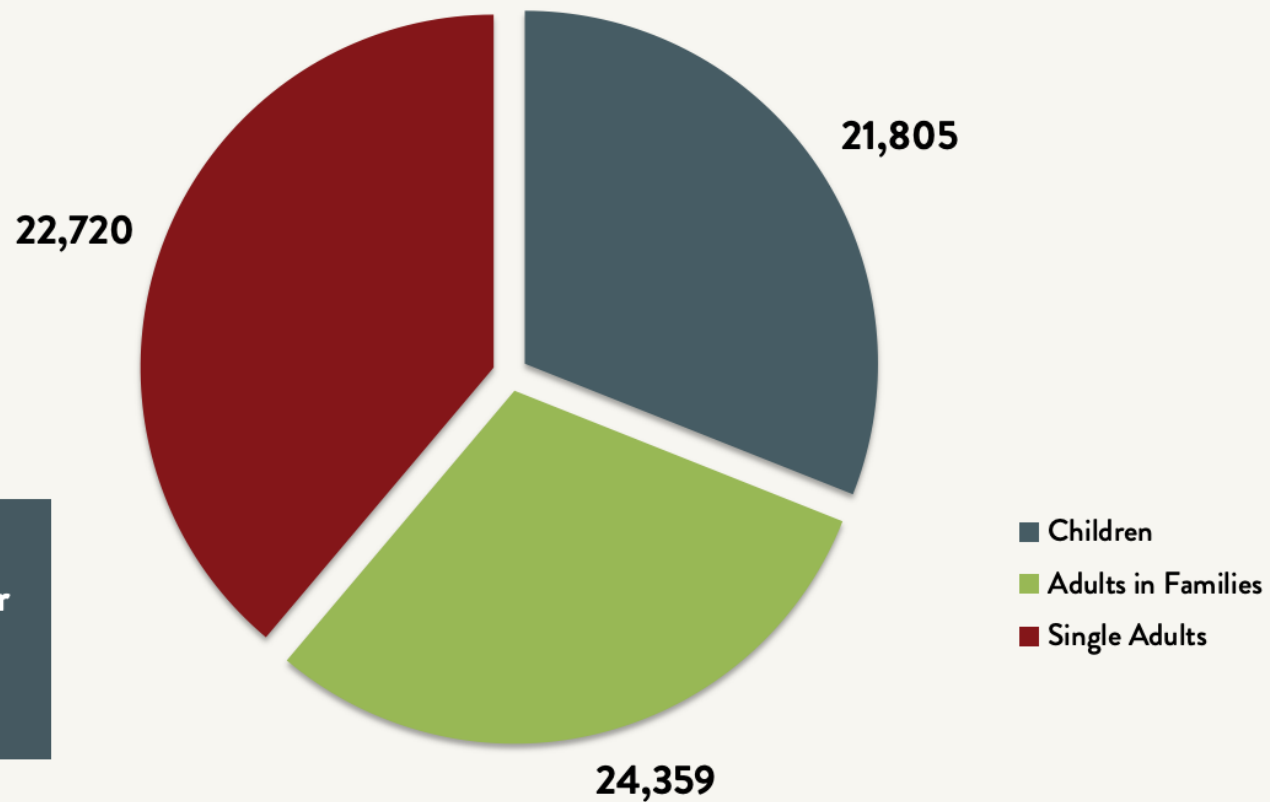

Number of Homeless People Sleeping Each Night in NYC DHS and HPD Shelters 1983 - 2022

December 2022

68,884

Data include individuals in DHS shelter system (including Safe Havens, stabilization beds, veteran's shelters, criminal justice beds) and HPD emergency shelters (<2 percent of total census).

Source: NYC Department of Homeless Services; Local Law 37 Reports

Number of Homeless People Sleeping Each Night in NYC DHS and HPD Shelters December 2022

**Total NYC
Municipal Shelter
Population:
68,884**