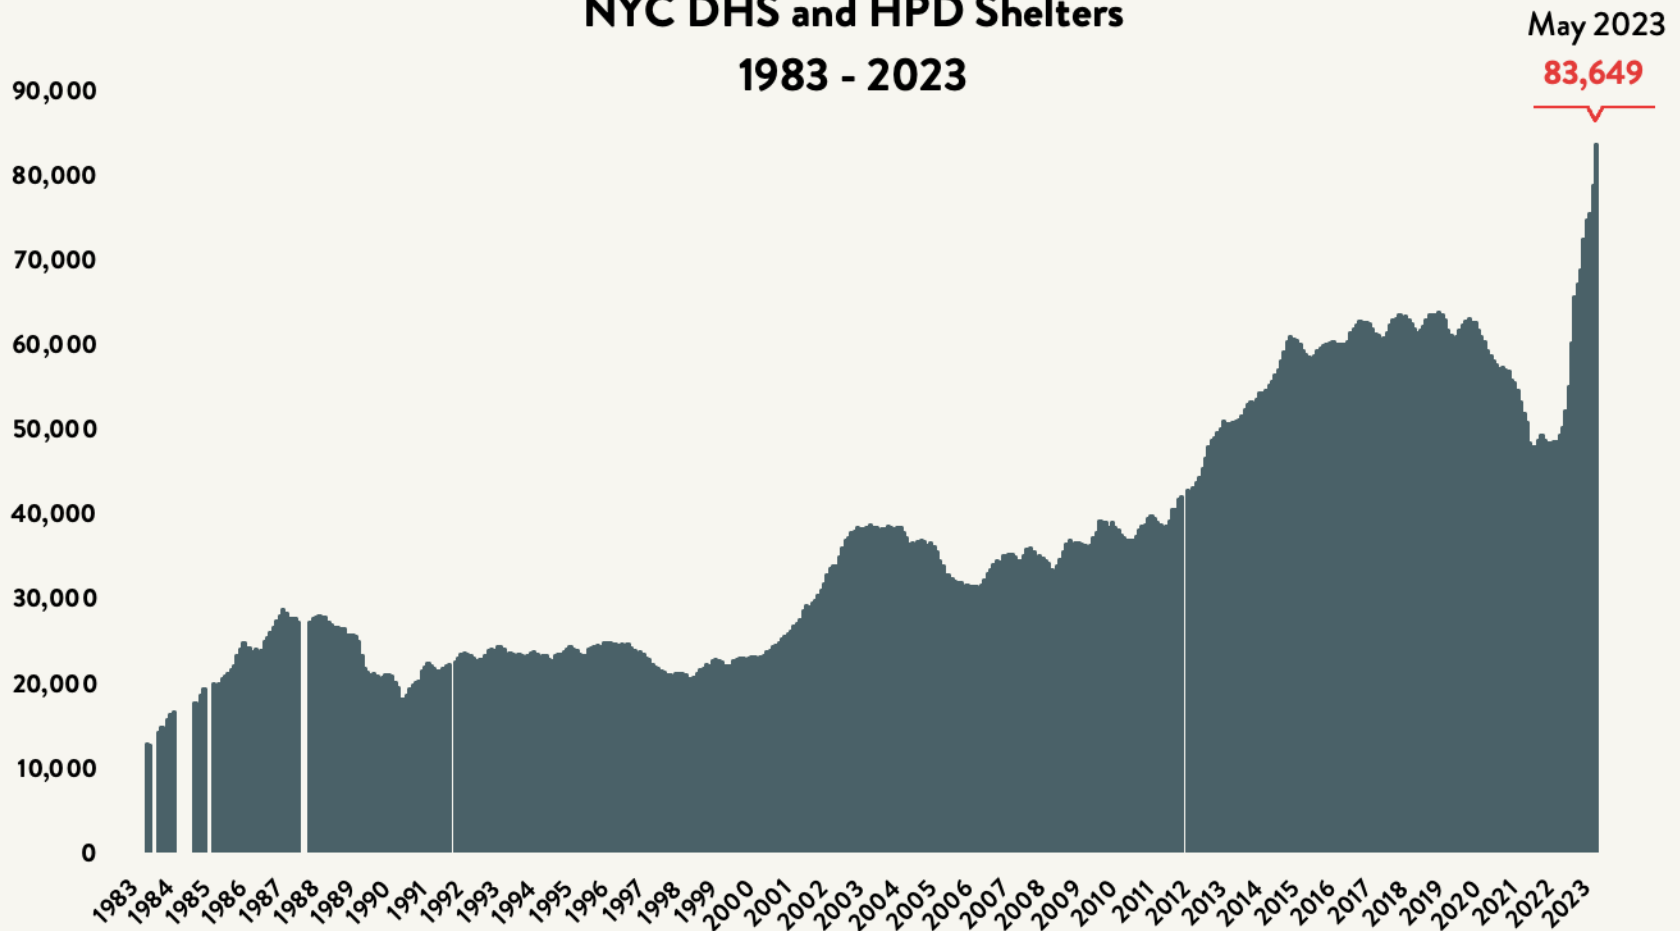

### Number of Homeless People Sleeping Each Night in NYC DHS and HPD Shelters 1983 - 2023

Data include individuals in DHS shelter system (including Safe Havens, stabilization beds, veteran's shelters, criminal justice beds) and HPD emergency shelters (<2 percent of total census).

### Number of Homeless People Sleeping Each Night in NYC DHS and HPD Shelters May 2023

**Total NYC  
Municipal Shelter  
Population:  
83,649**

Source: NYC Department of Homeless Services and Human Resources Administration; Local Law 37 Reports