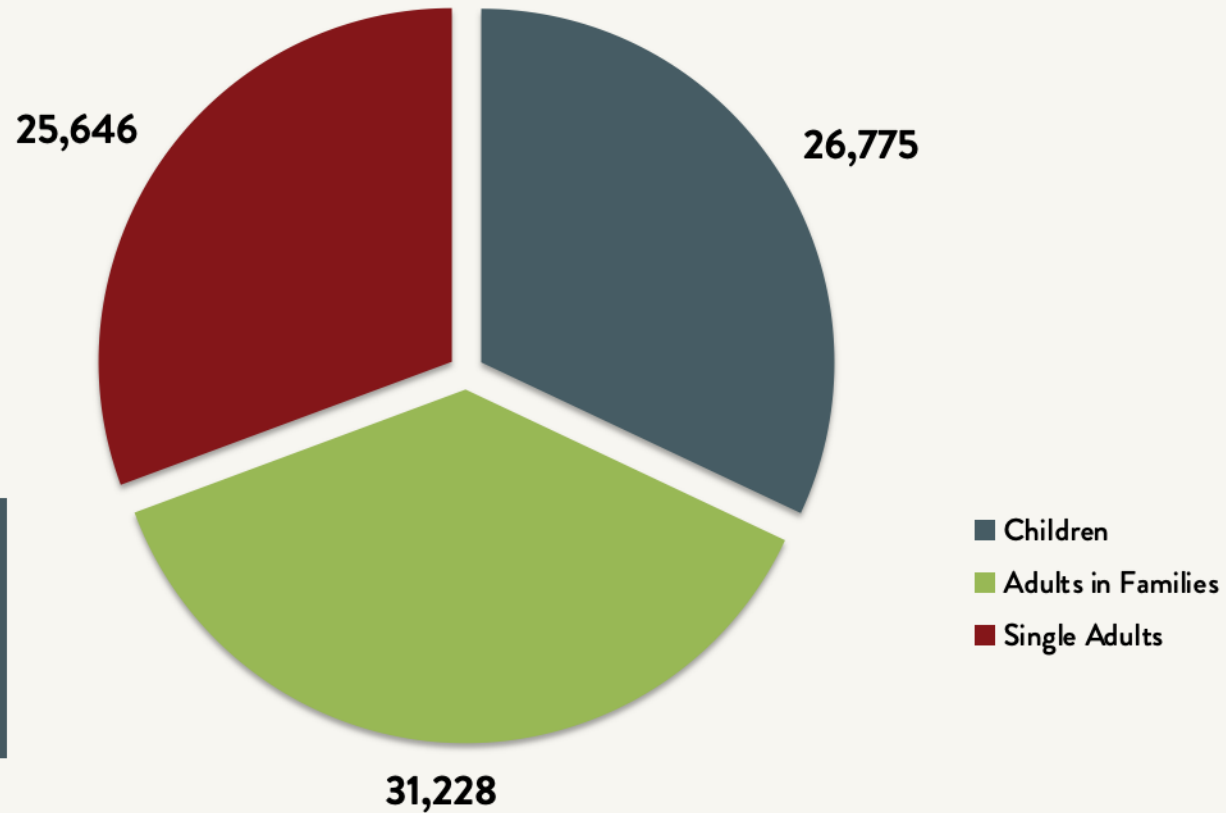

### Number of Homeless People Sleeping Each Night in NYC DHS and HPD Shelters 1983 - 2023

Data include individuals in DHS shelter system (including Safe Havens, stabilization beds, veteran's shelters, criminal justice beds) and HPD emergency shelters (<2 percent of total census).

Source: NYC Department of Homeless Services; Local Law 37 Reports

### Number of Homeless People Sleeping Each Night in NYC DHS and HPD Shelters May 2023

**Total NYC  
Municipal Shelter  
Population:  
83,649**

Source: NYC Department of Homeless Services and Human Resources Administration; Local Law 37 Reports