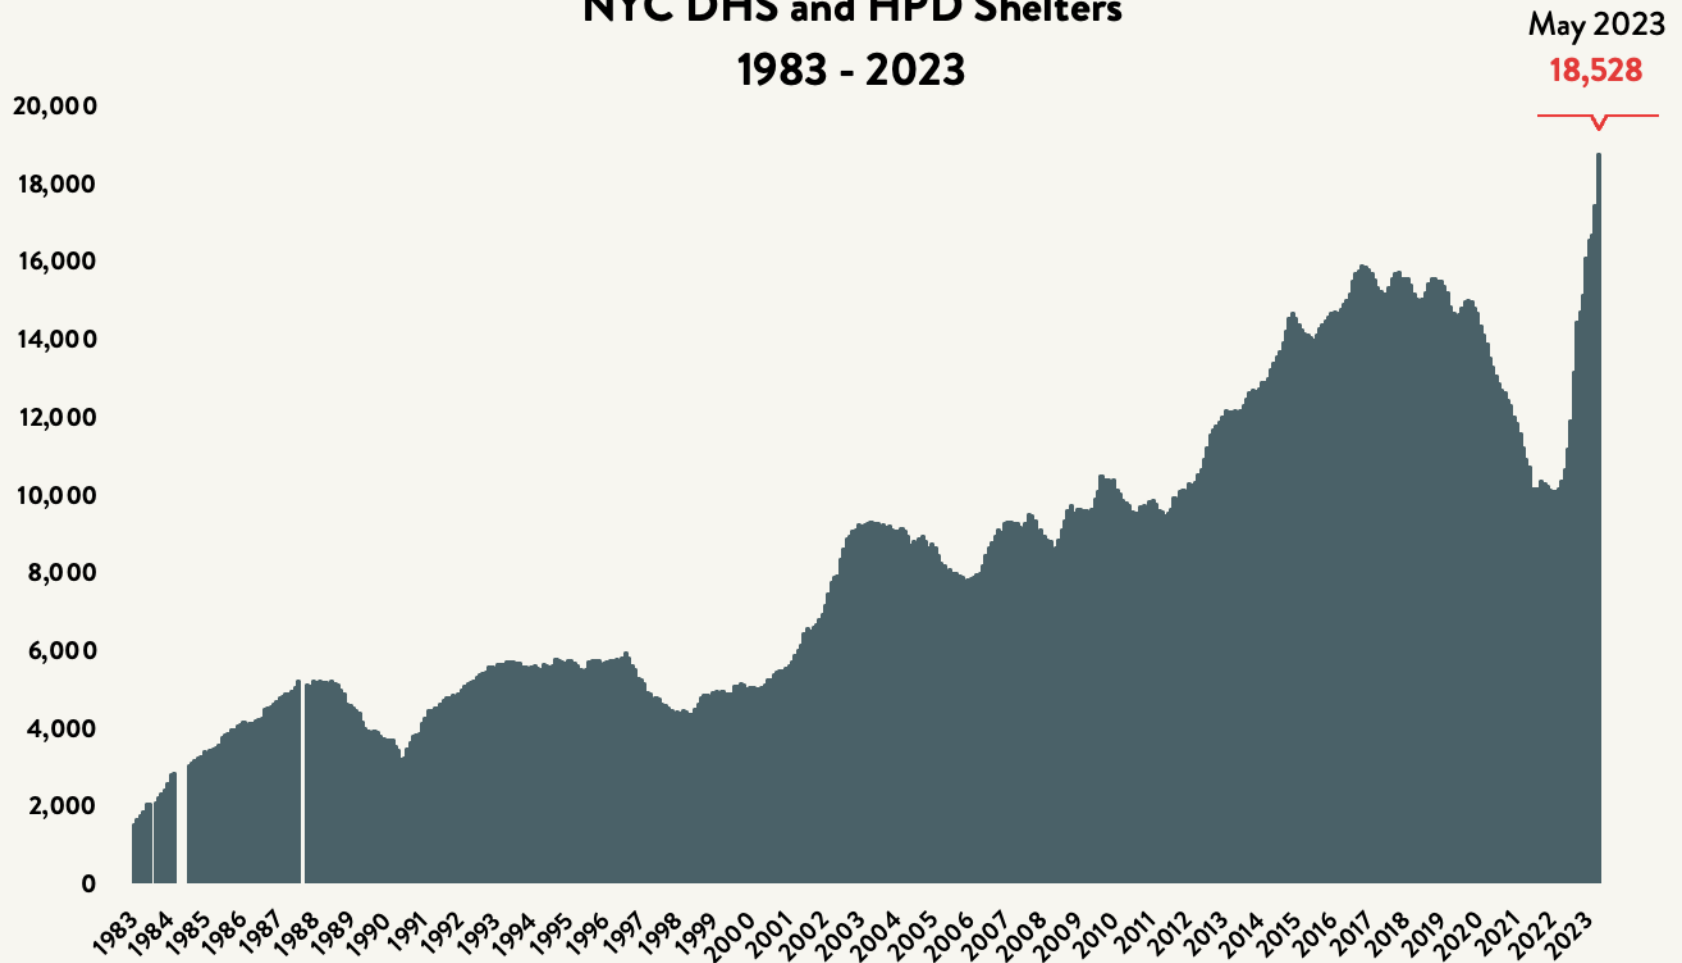

Number of Homeless Families Sleeping Each Night in NYC DHS and HPD Shelters 1983 - 2023

Source: NYC Department of Homeless Services and Human Resources Administration; Local Law 37 Reports