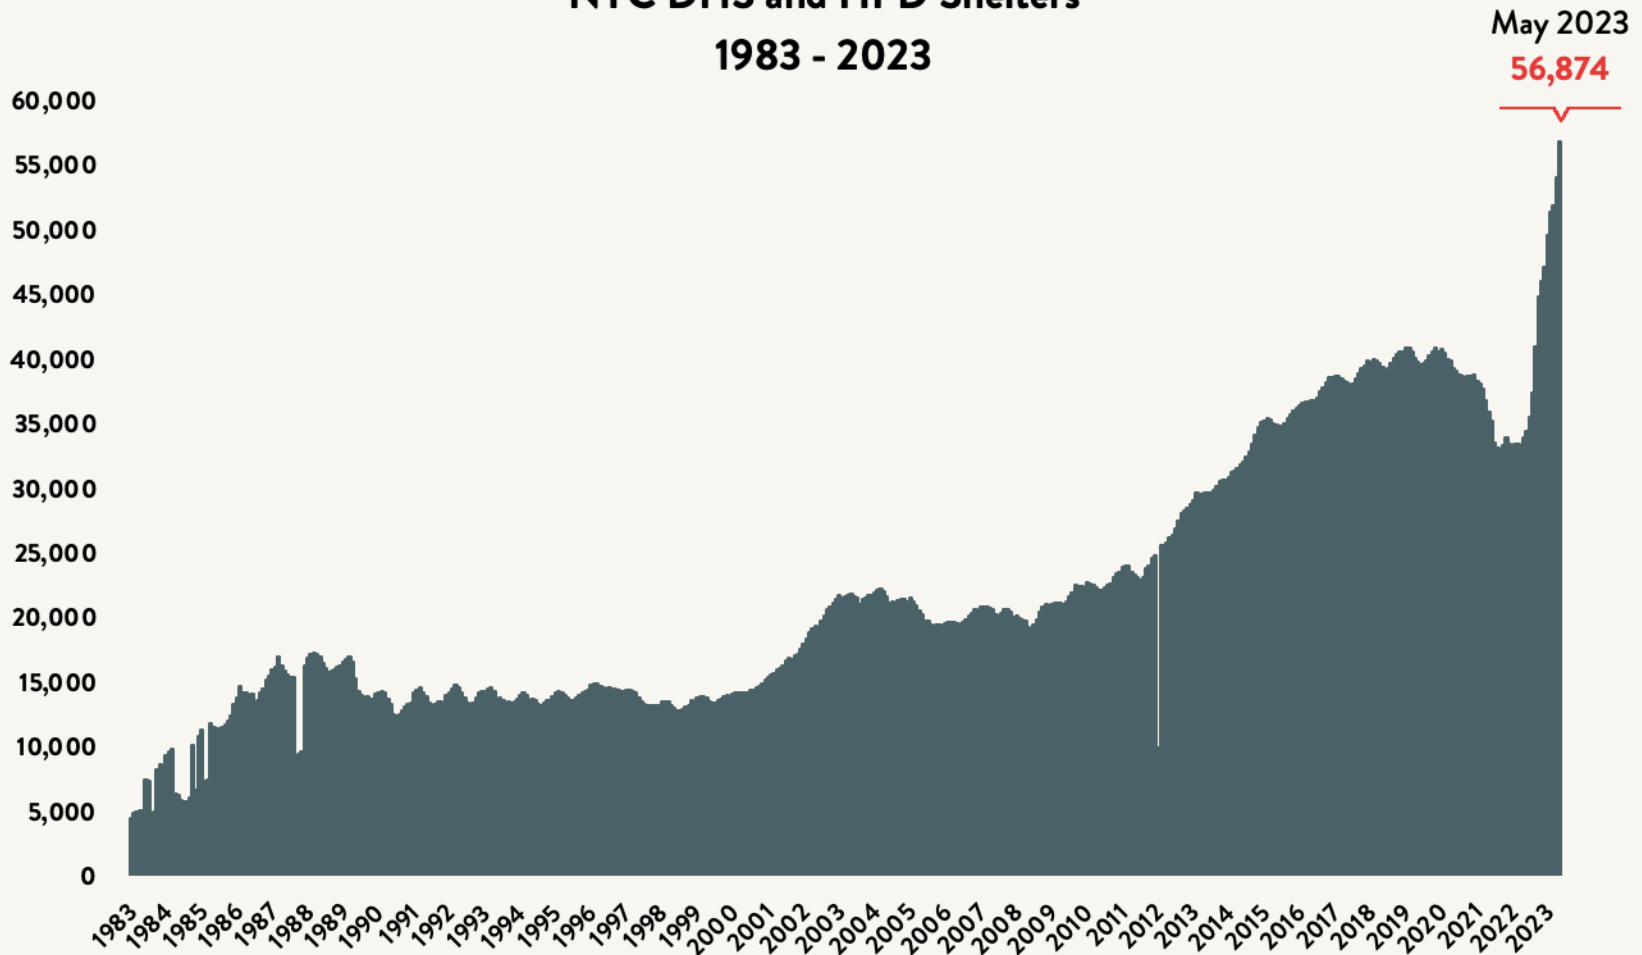

Number of Adults in Households Sleeping Each Night in NYC DHS and HPD Shelters 1983 - 2023

Source: NYC Department of Homeless Services and Human Resources Administration; Local Law 37 Reports