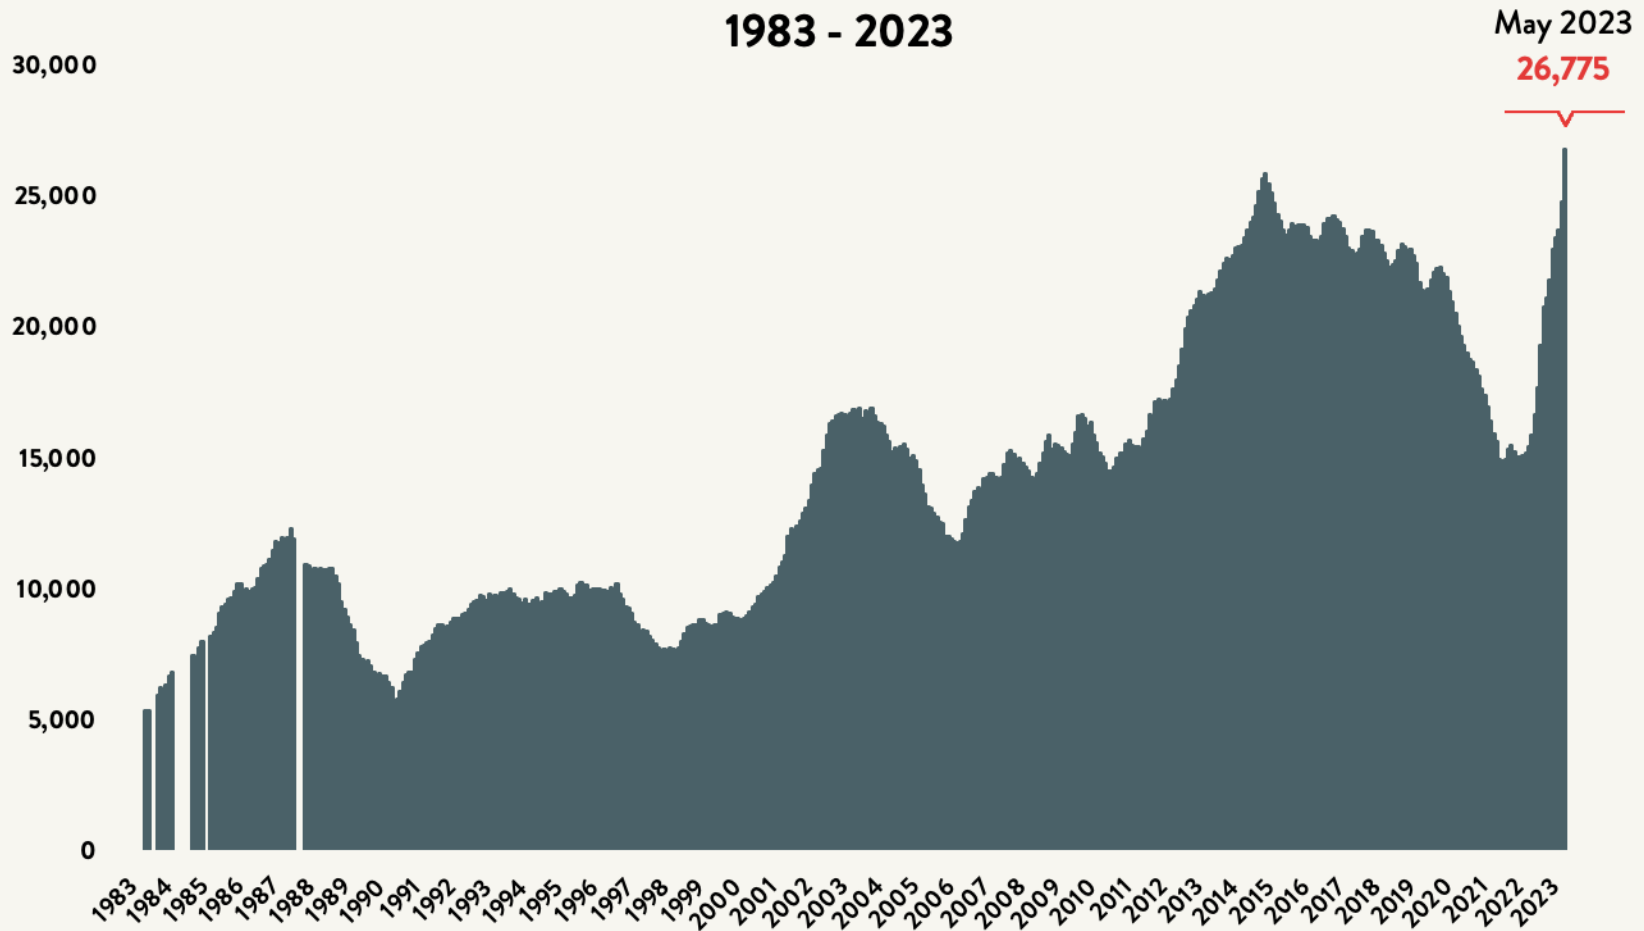

Number of Homeless Children Sleeping Each Night in NYC DHS and HPD Shelters 1983 - 2023

Source: NYC Department of Homeless Services and Human Resources Administration; Local Law 37 Reports