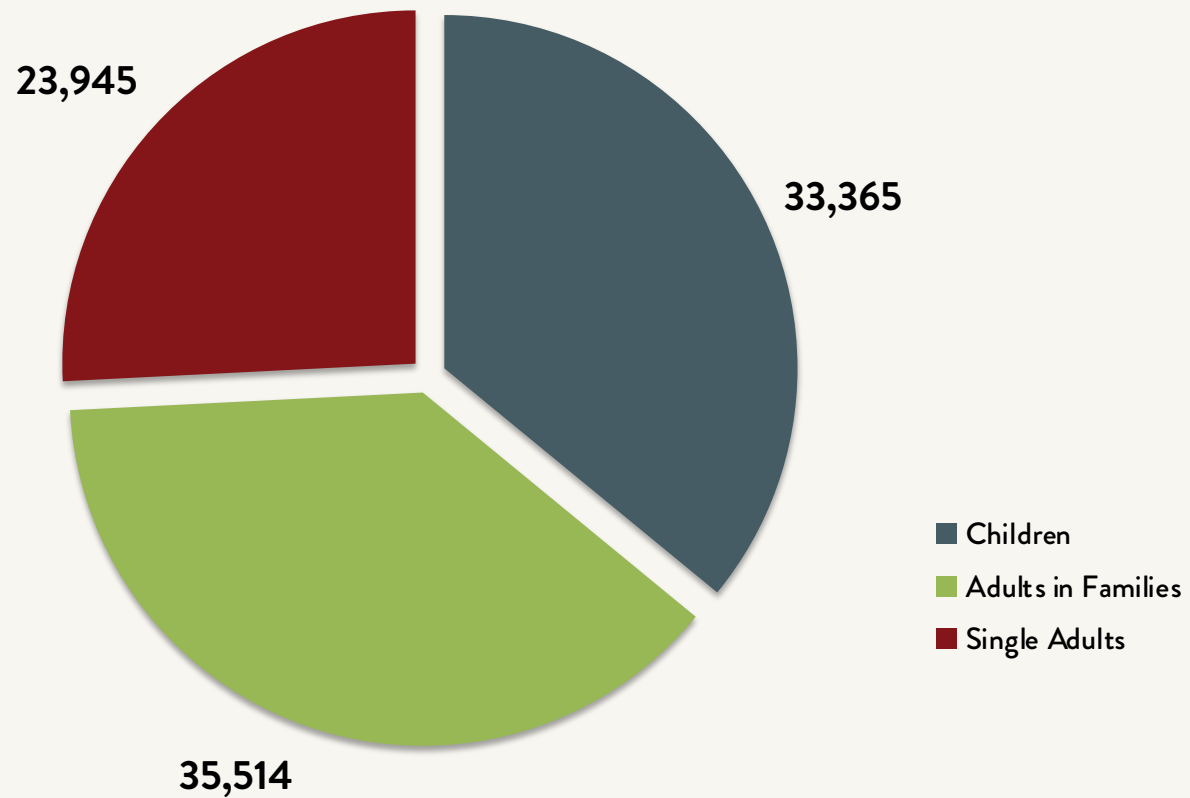

Number of Homeless People Sleeping Each Night in NYC DHS and HPD Shelters 1983 - 2023

Data include individuals in DHS shelter system (including Safe Havens, stabilization beds, veteran's shelters, criminal justice beds) and HPD emergency shelters (<2 percent of total census).

Source: NYC Department of Homeless Services; Local Law 79 Reports

Number of Homeless People Sleeping Each Night in NYC DHS and HPD Shelters November 2023

Total NYC
Municipal Shelter
Population:
92,824

Source: NYC Department of Homeless Services and Human Resources Administration; Local Law 79 Reports