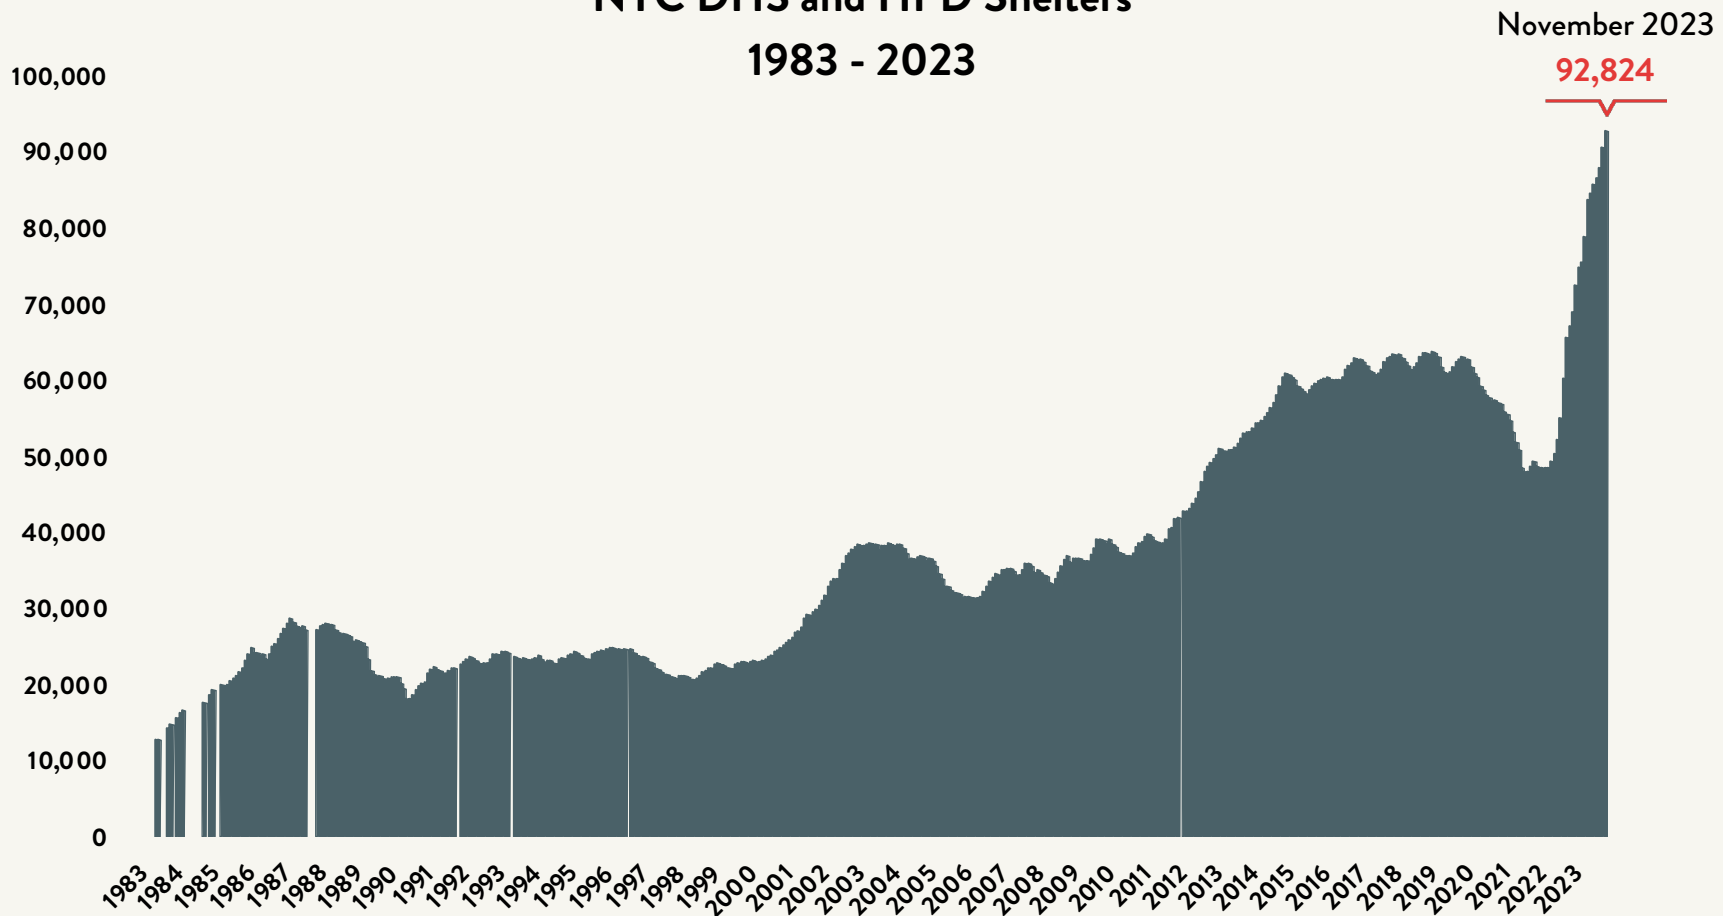

Number of Homeless People Sleeping Each Night in NYC DHS and HPD Shelters 1983 - 2023

Data include individuals in DHS shelter system (including Safe Havens, stabilization beds, veteran's shelters, criminal justice beds) and HPD emergency shelters (<2 percent of total census).

Source: NYC Department of Homeless Services; Local Law 79 Reports

Number of Homeless People Sleeping Each Night in NYC DHS and HPD Shelters November 2023

Total NYC
Municipal Shelter
Population:
92,824

Source: NYC Department of Homeless Services and Human Resources Administration; Local Law 79 Reports