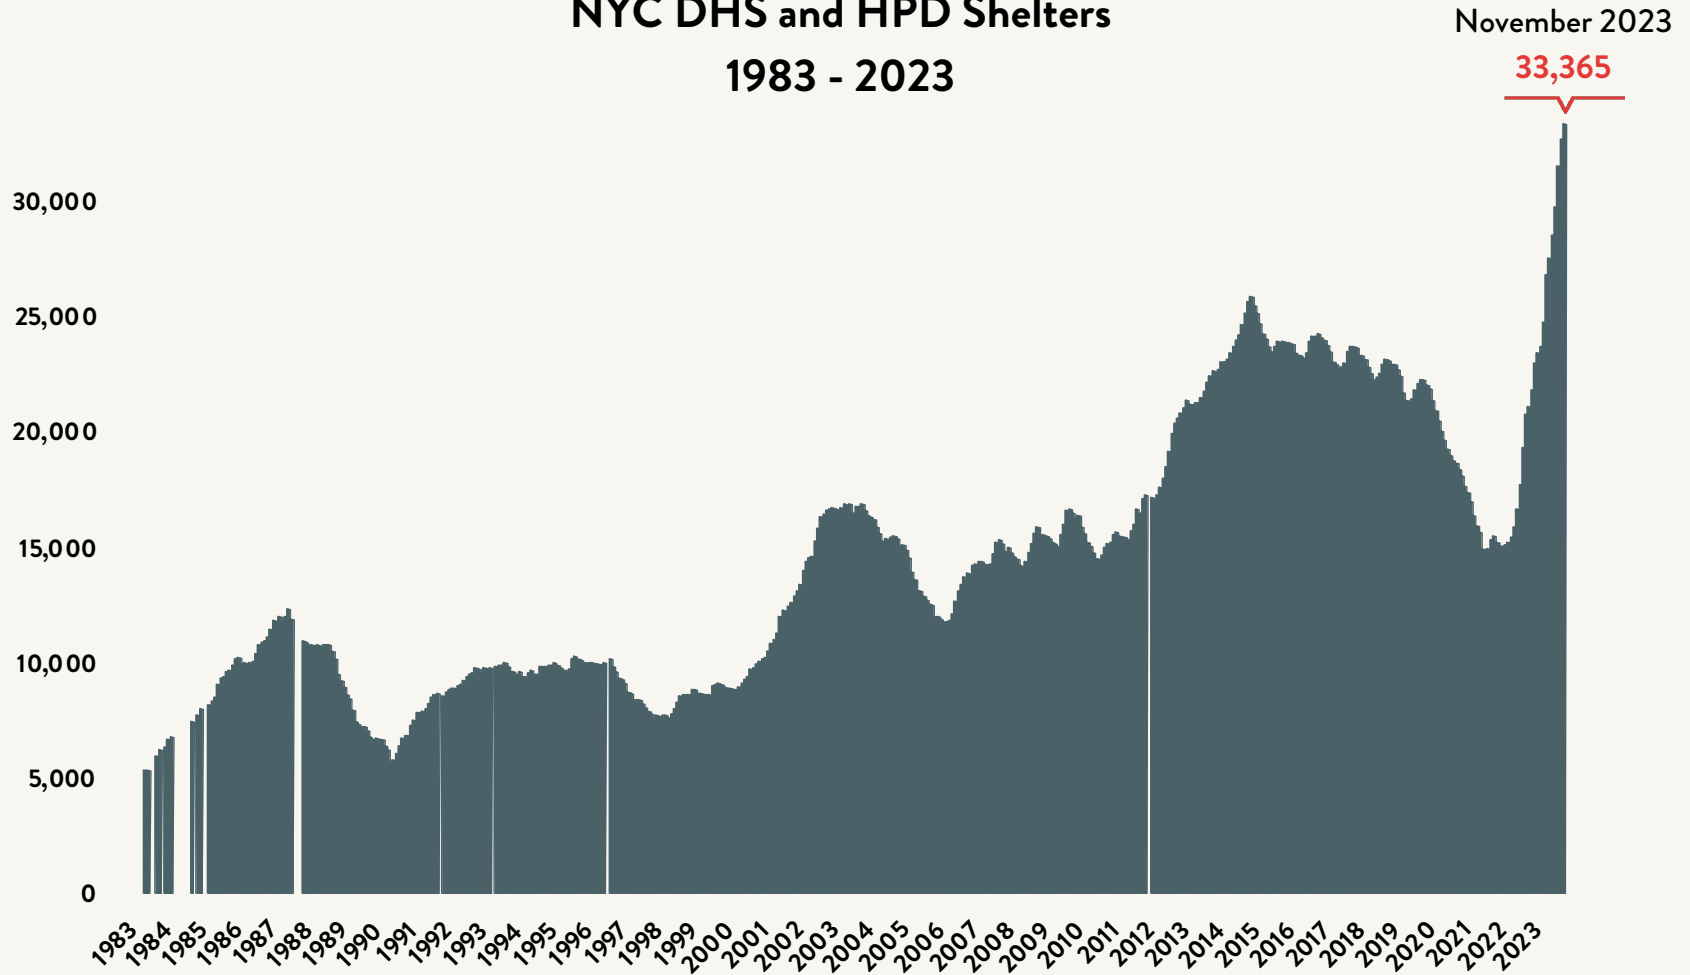

Number of Homeless Children Sleeping Each Night in NYC DHS and HPD Shelters 1983 - 2023

Source: NYC Department of Homeless Services and Human Resources Administration; Local Law 79 Reports