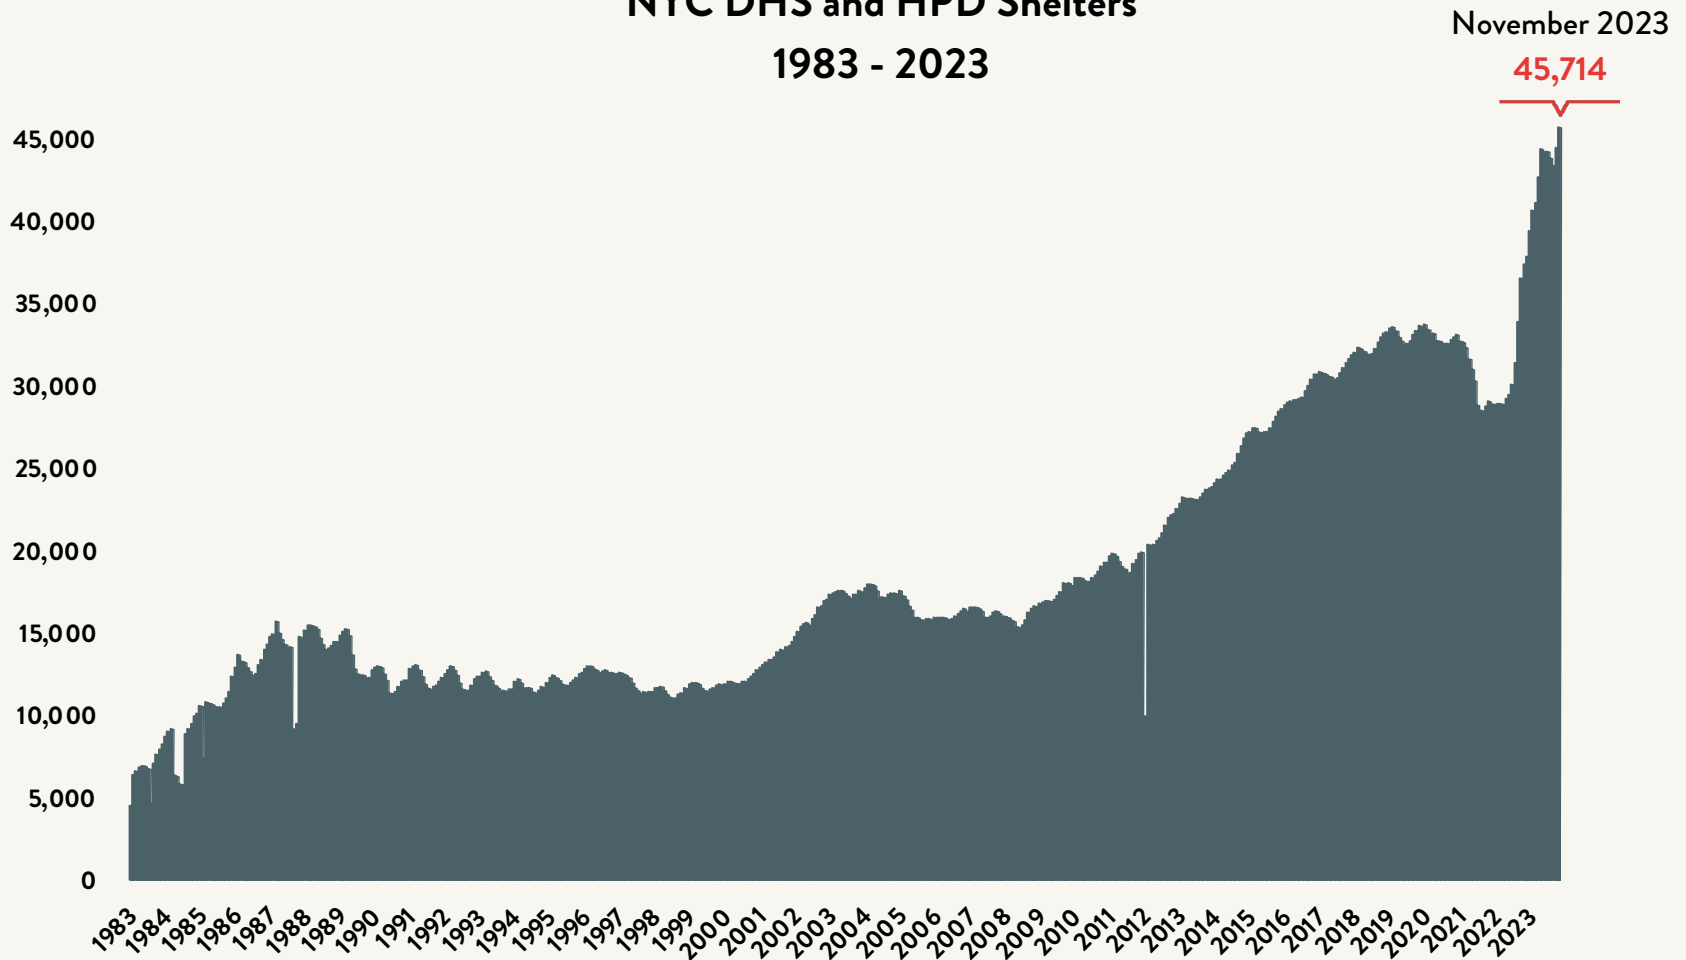

Number of Homeless Households Sleeping Each Night in NYC DHS and HPD Shelters 1983 - 2023

Source: NYC Department of Homeless Services and Human Resources Administration; Local Law 79 Reports