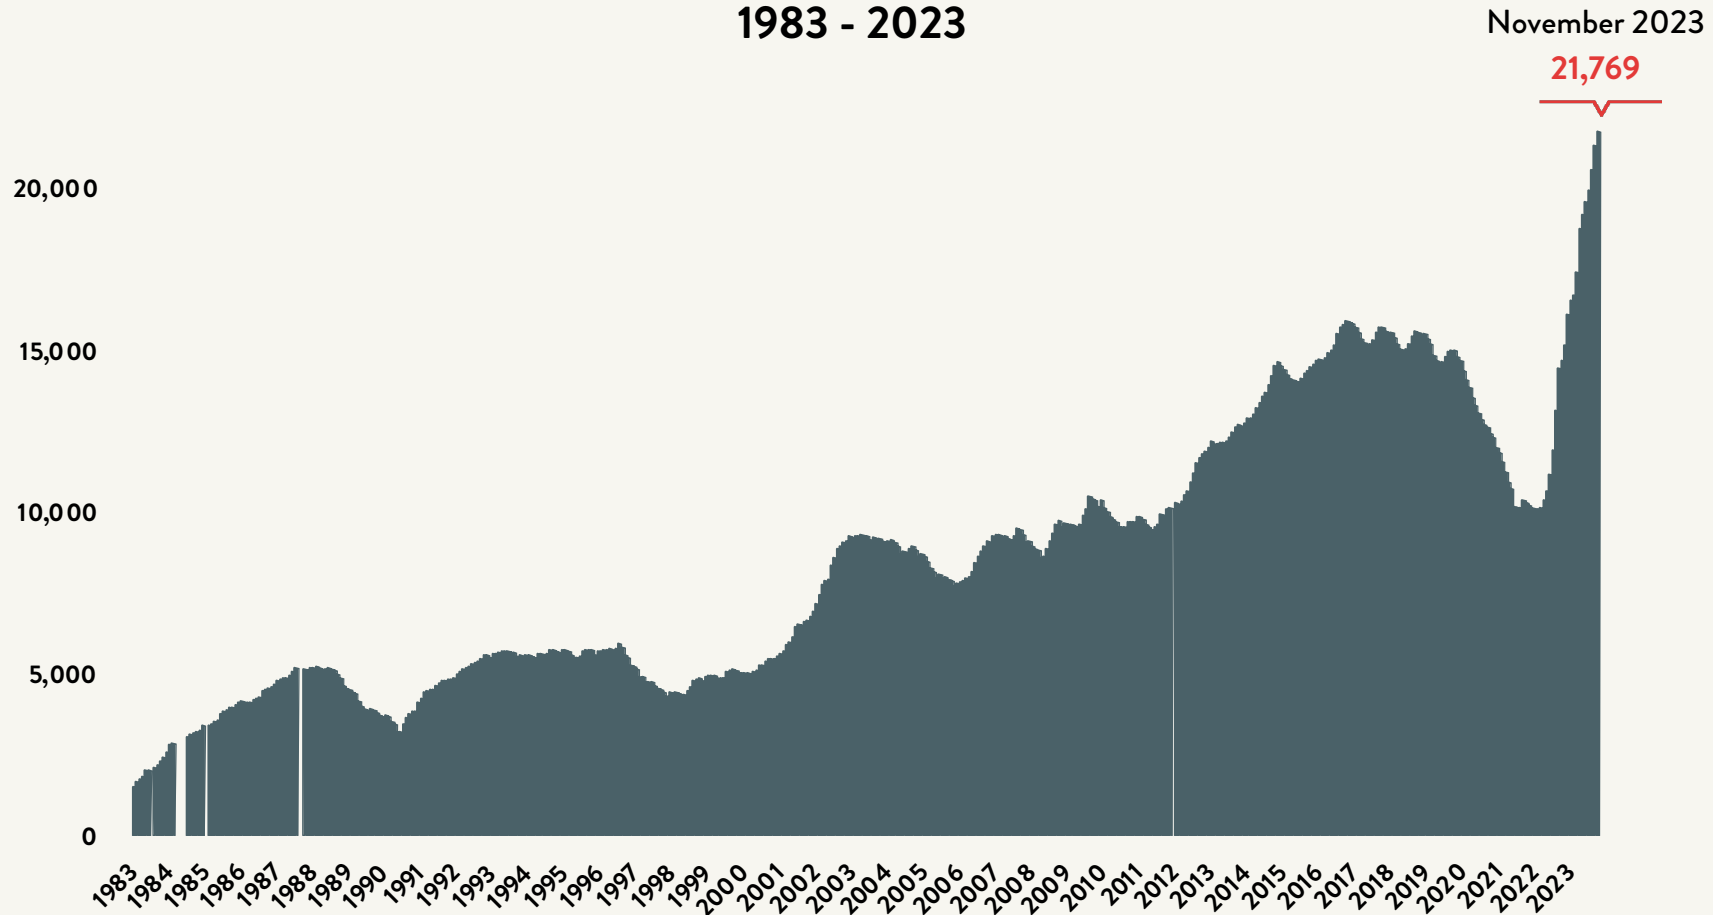

Number of Homeless Families Sleeping Each Night in NYC DHS and HPD Shelters 1983 - 2023

Source: NYC Department of Homeless Services and Human Resources Administration; Local Law 79 Reports