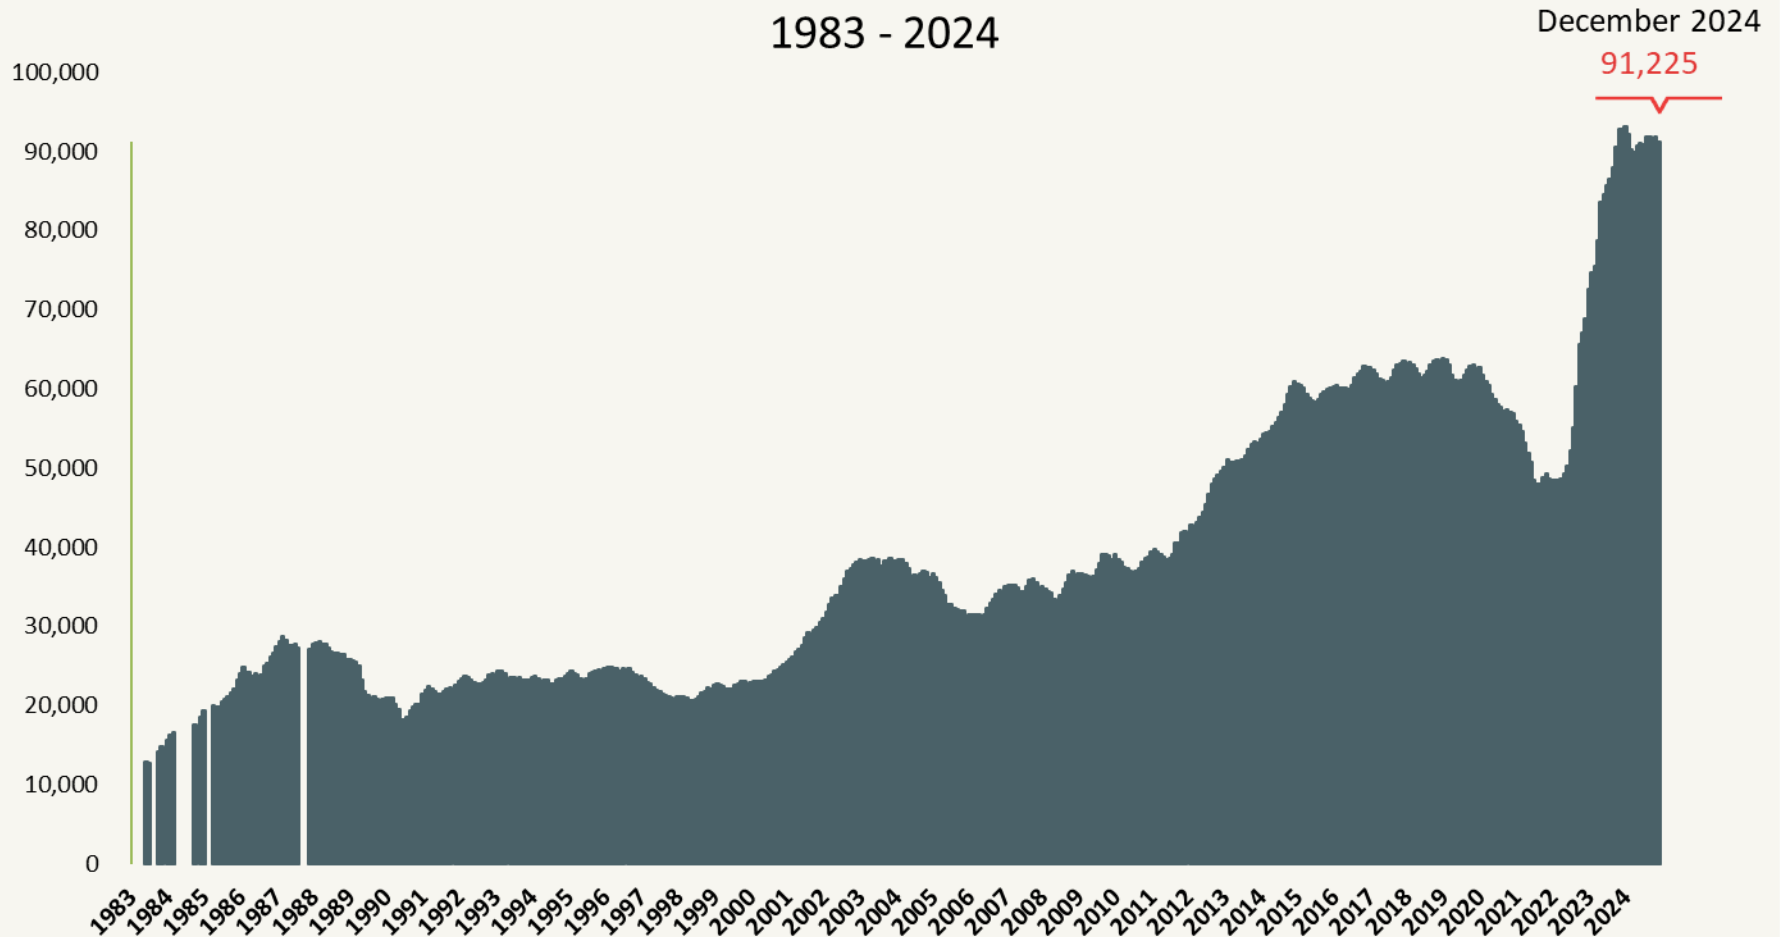

### Number of Homeless People Sleeping Each Night in NYC's Main Shelter System 1983 - 2024

Data include individuals in DHS shelter system (including Safe Havens, stabilization beds, veteran's shelters, criminal justice beds) and HPD emergency shelters (<2 percent of total census).

### Number of Homeless People Sleeping Each Night in NYC's Main Shelter System December 2024

Total NYC  
Municipal Shelter  
Population:  
91,255