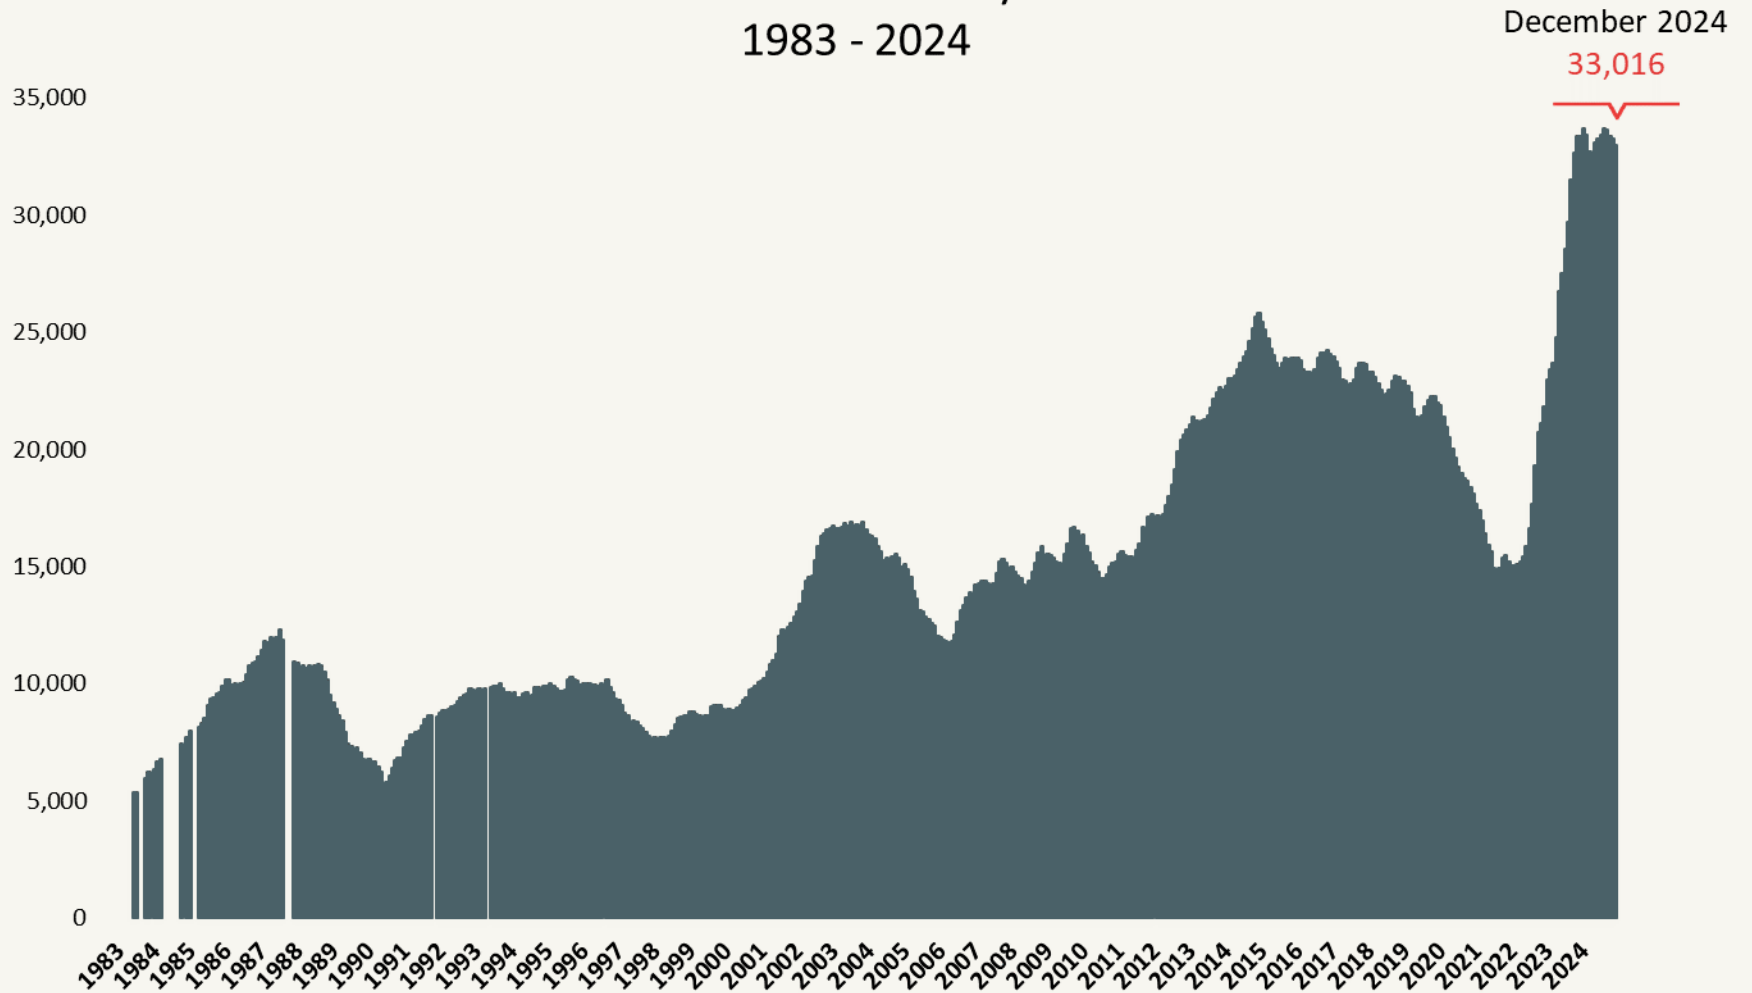

Number of Homeless Households Sleeping Each Night in
NYC's Main Shelter System
1983 - 2024

Number of Homeless Children Sleeping Each Night in NYC's Main Shelter System 1983 - 2024

Source: NYC Department of Homeless Services and Human Resources Administration; Local Law 79 Reports