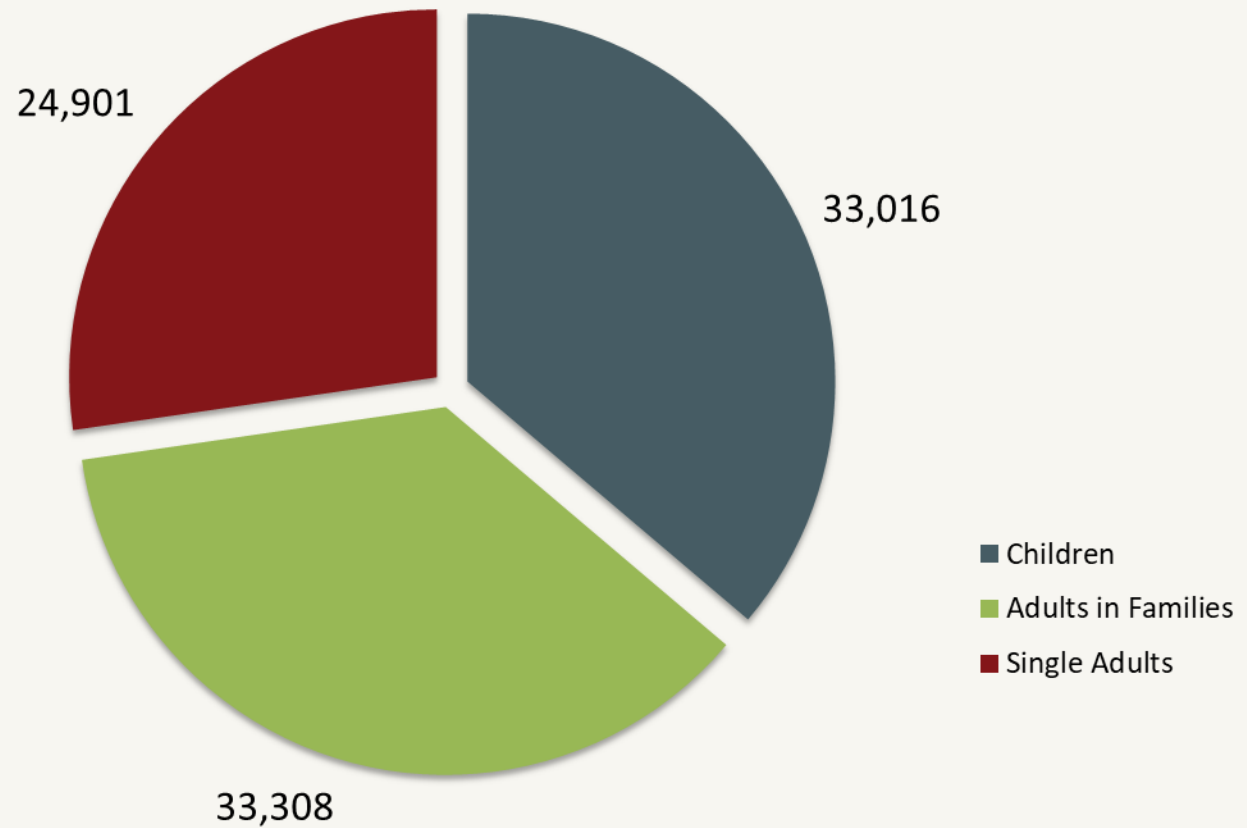

### Number of Homeless People Sleeping Each Night in NYC's Main Shelter System 1983 - 2024

Data include individuals in DHS shelter system (including Safe Havens, stabilization beds, veteran's shelters, criminal justice beds) and HPD emergency shelters (<2 percent of total census).

### Number of Homeless People Sleeping Each Night in NYC's Main Shelter System December 2024

Total NYC  
Municipal Shelter  
Population:  
91,255