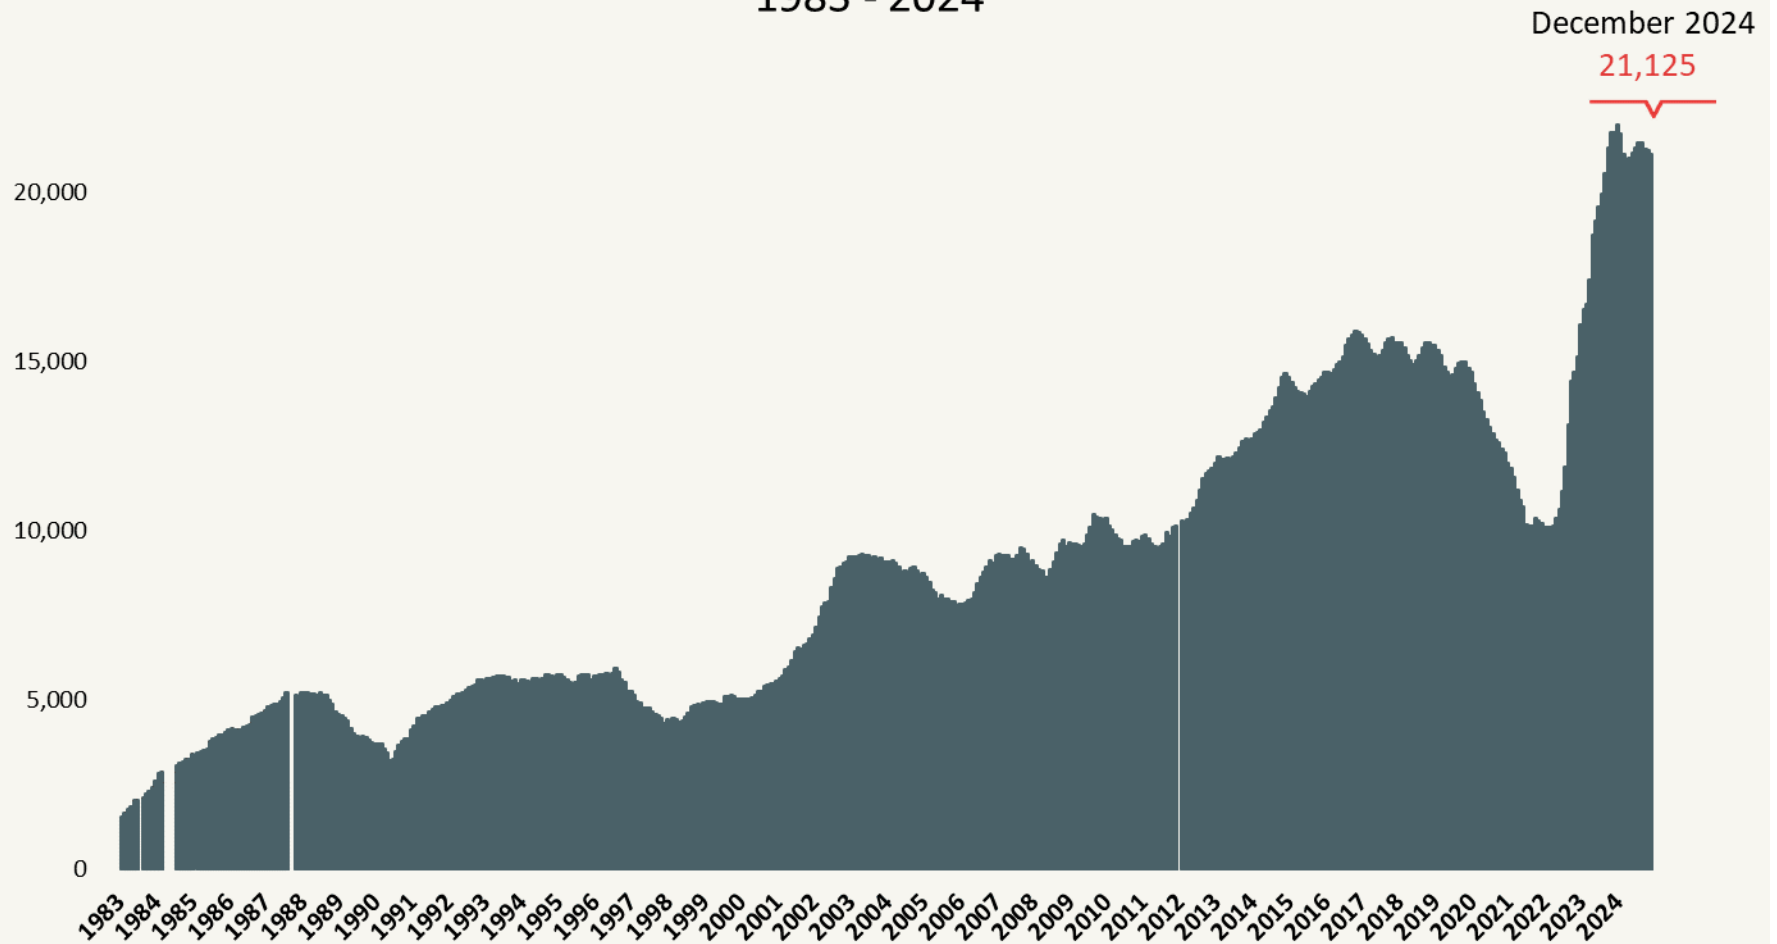

Number of Homeless Families Sleeping Each Night in NYC's Main Shelter System 1983 - 2024

Source: NYC Department of Homeless Services and Human Resources Administration; Local Law 79 Reports