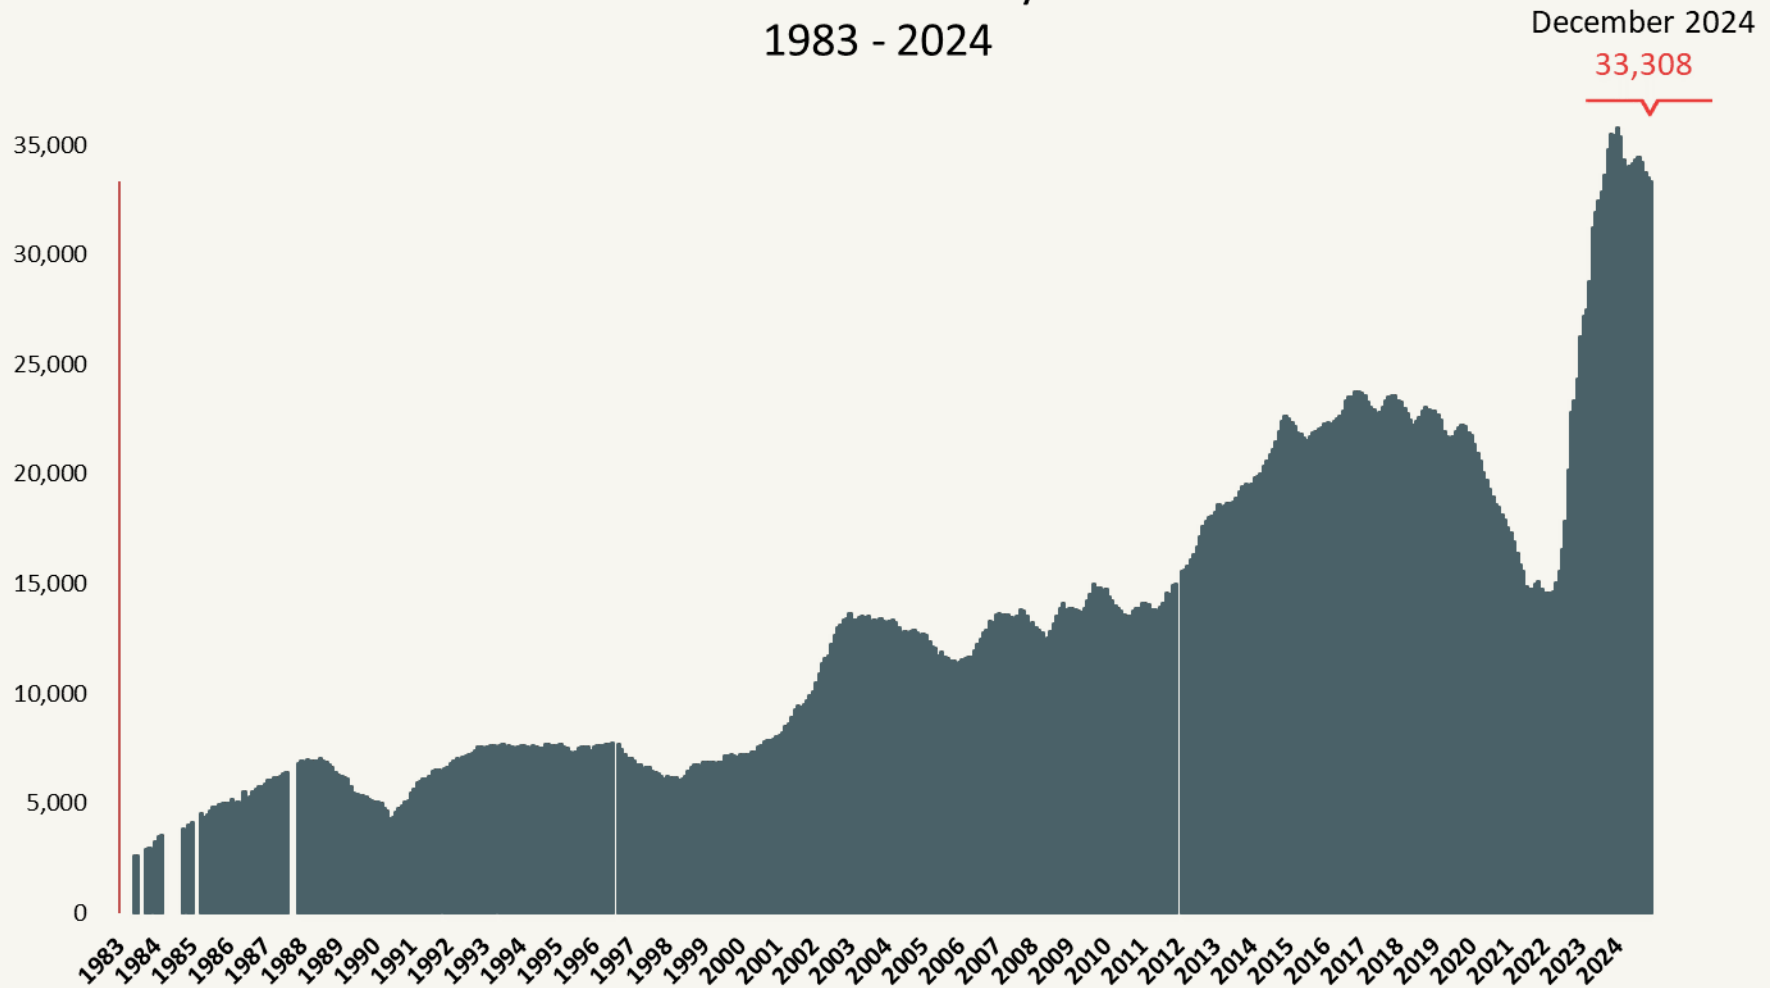

Number of Homeless Adults in Families Sleeping Each Night in NYC's Main Shelter System 1983 - 2024

Source: NYC Department of Homeless Services and Human Resources Administration; Local Law 79 Reports