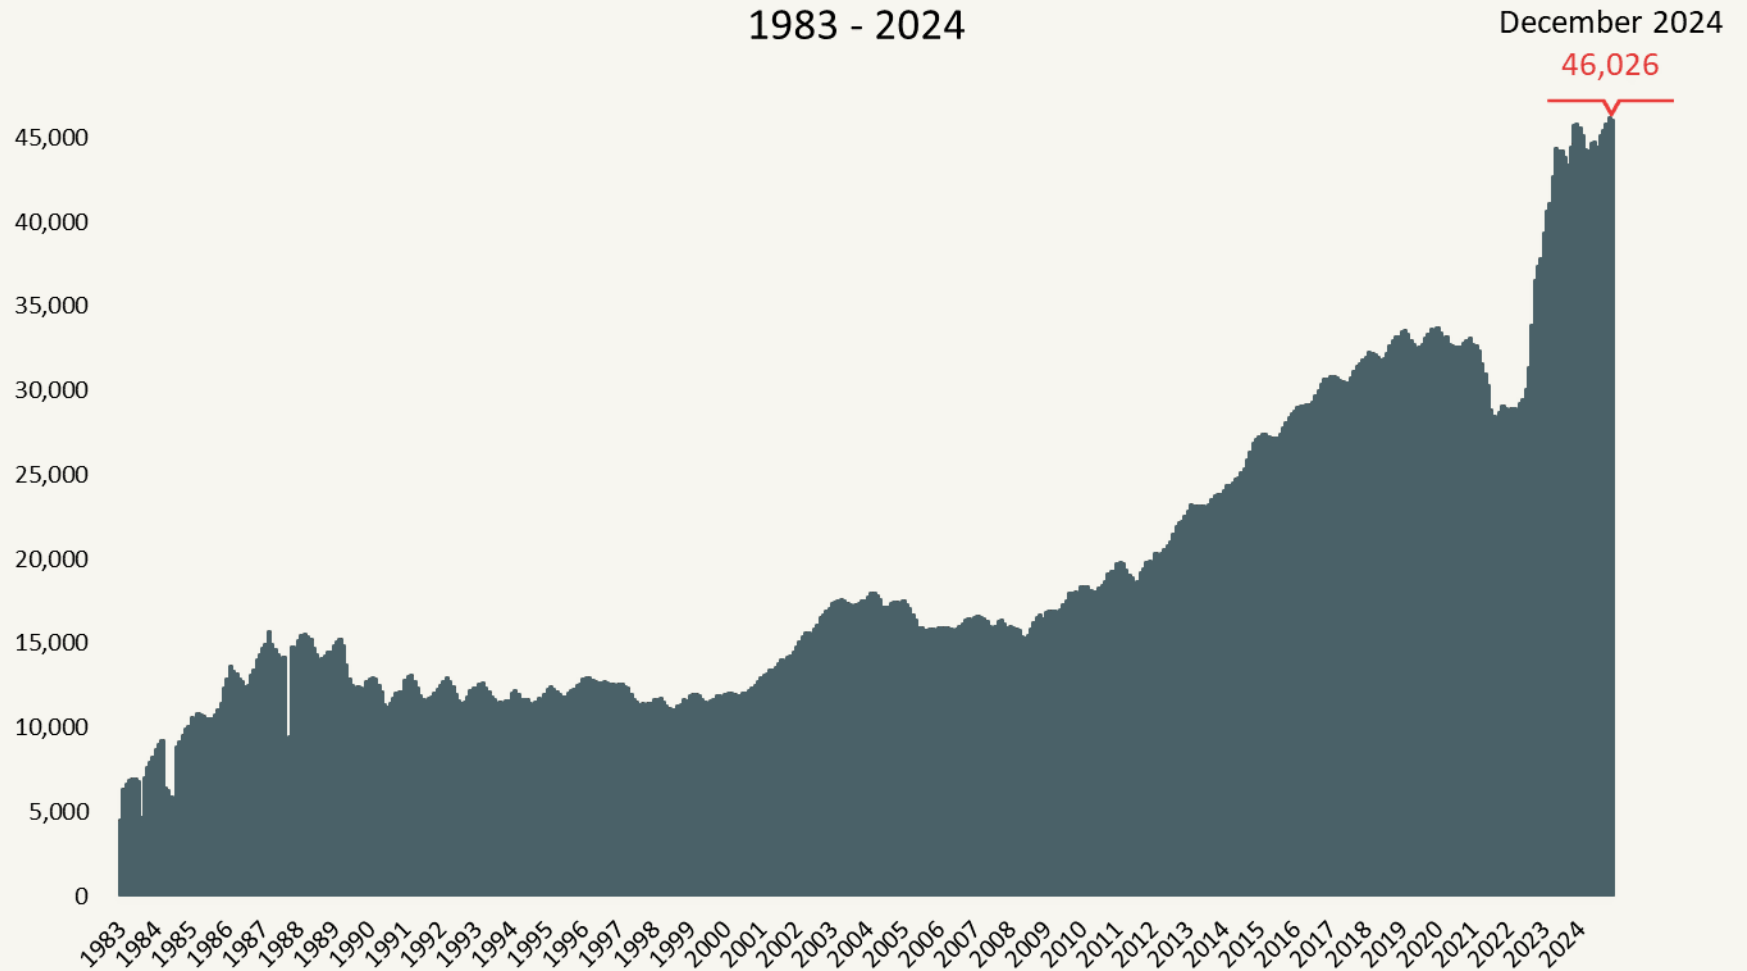

Source: NYC Department of Homeless Services and Human Resources Administration; Local Law 79 Reports