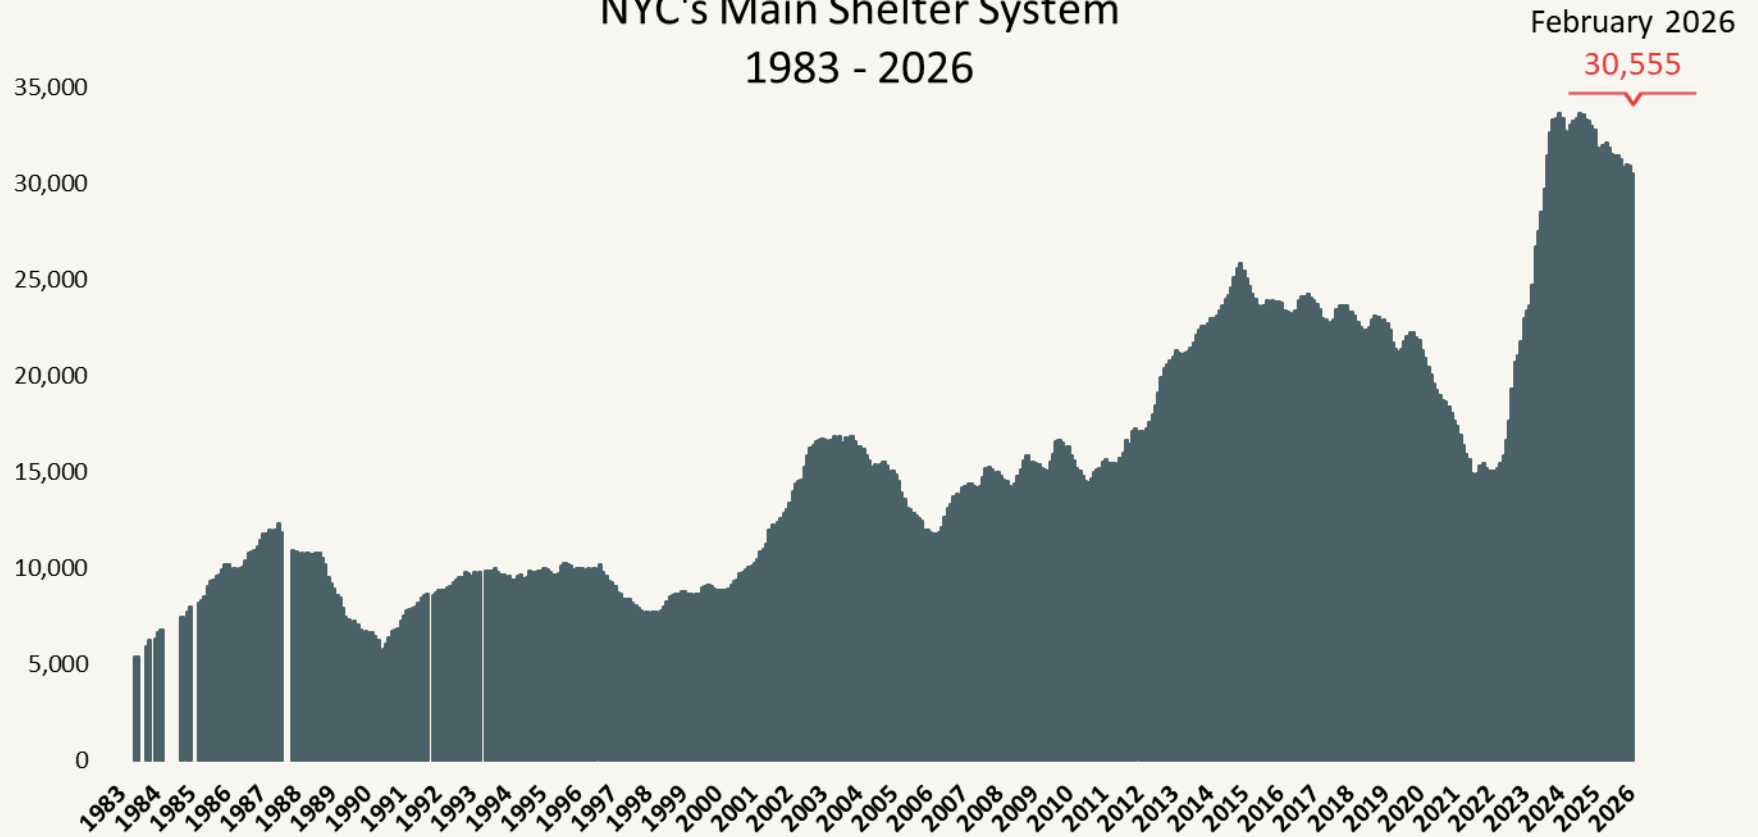

Number of Homeless People Sleeping Each Night in
NYC's Main Shelter System
February 2026

Total NYC Municipal
Shelter Population:
90,803

Source: NYC Department of Homeless Services and Human Resources Administration; Local Law 79 Reports

Number of Homeless Families Sleeping Each Night in NYC's Main Shelter System 1983 - 2026

Source: NYC Department of Homeless Services and Human Resources Administration; Local Law 79 Reports

Number of Homeless Adults in Families Sleeping Each Night in NYC's Main Shelter System 1983 - 2026

February 2026
31,238

Source: NYC Department of Homeless Services and Human Resources Administration; Local Law 79 Reports

Number of Homeless Children Sleeping Each Night in NYC's Main Shelter System 1983 - 2026