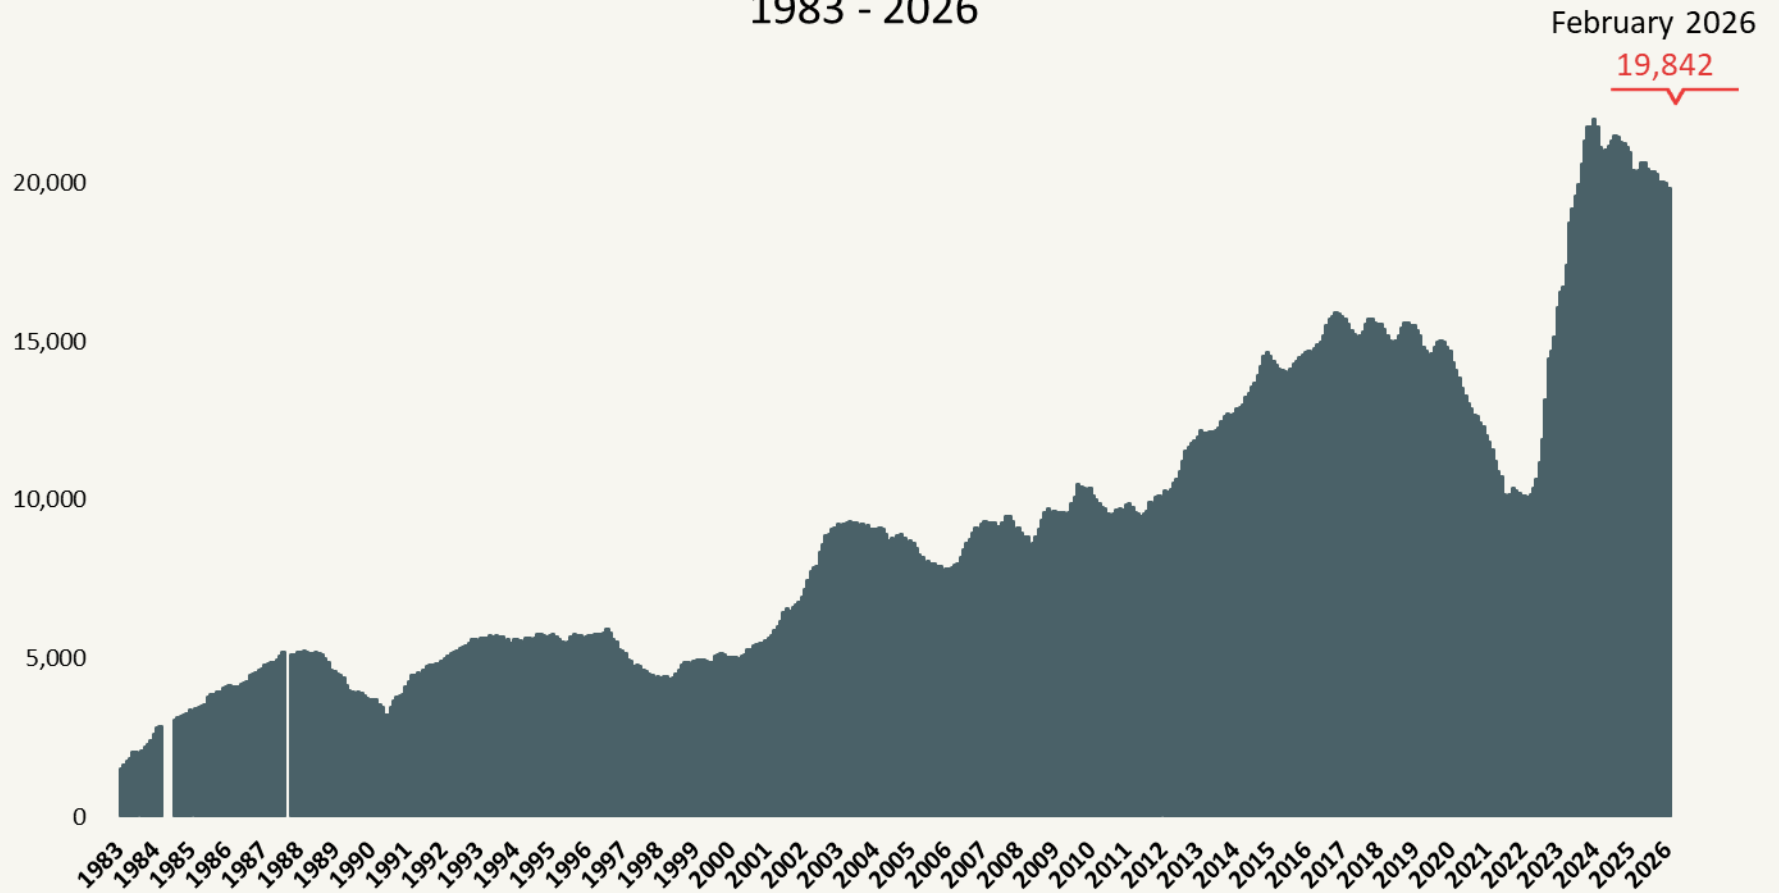

Number of Homeless Families Sleeping Each Night in NYC's Main Shelter System 1983 - 2026

Source: NYC Department of Homeless Services and Human Resources Administration; Local Law 79 Reports