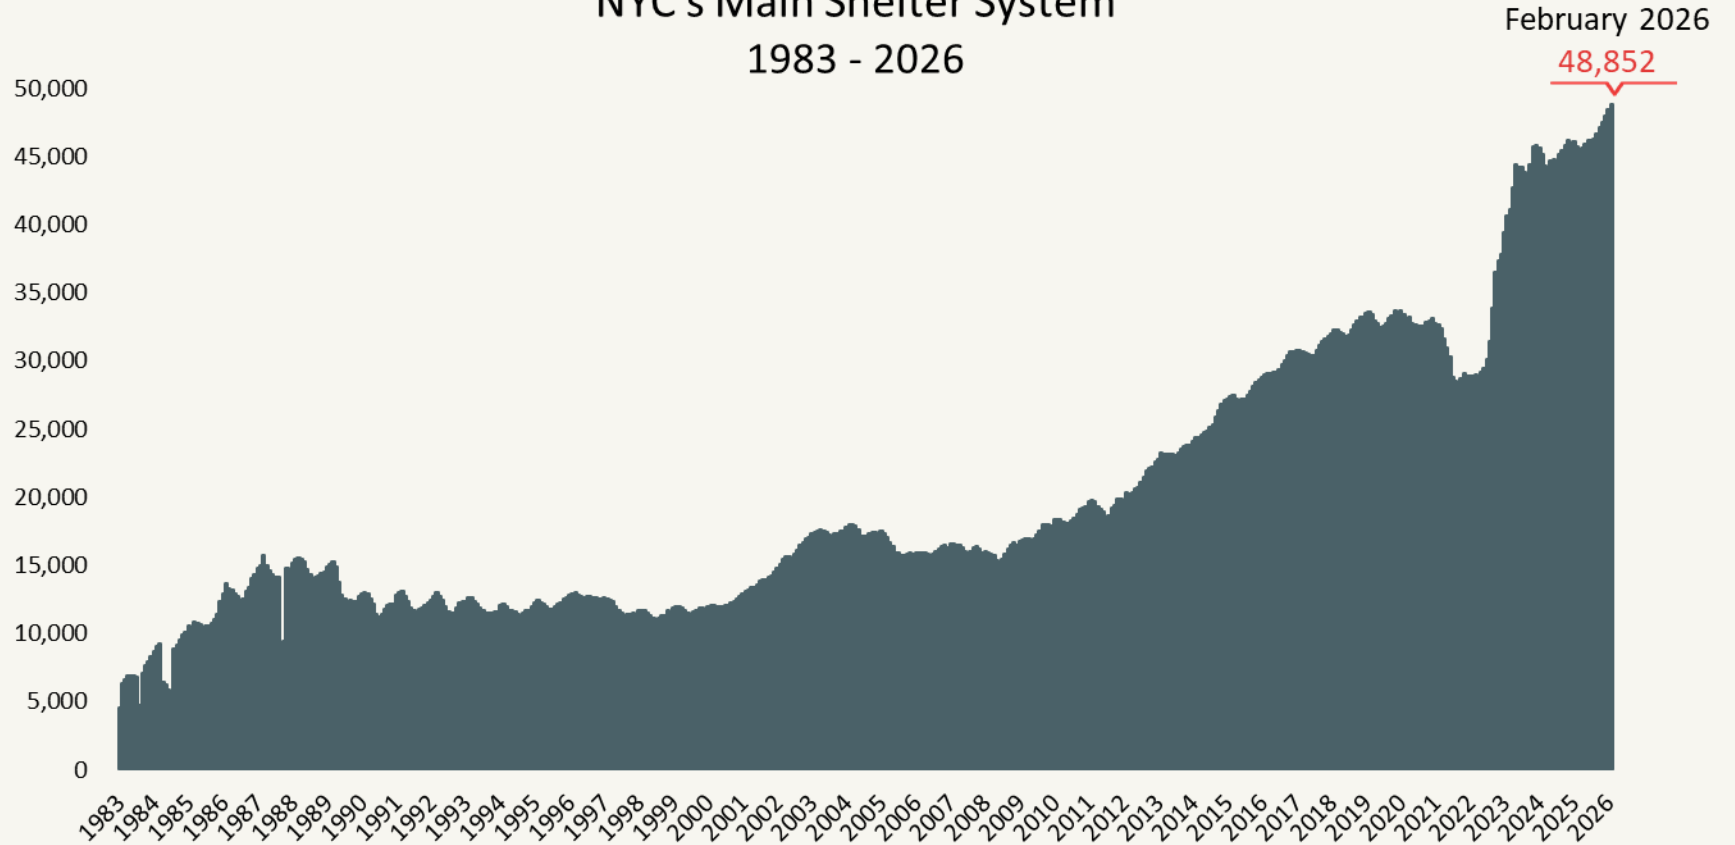

Source: NYC Department of Homeless Services and Human Resources Administration; Local Law 79 Reports