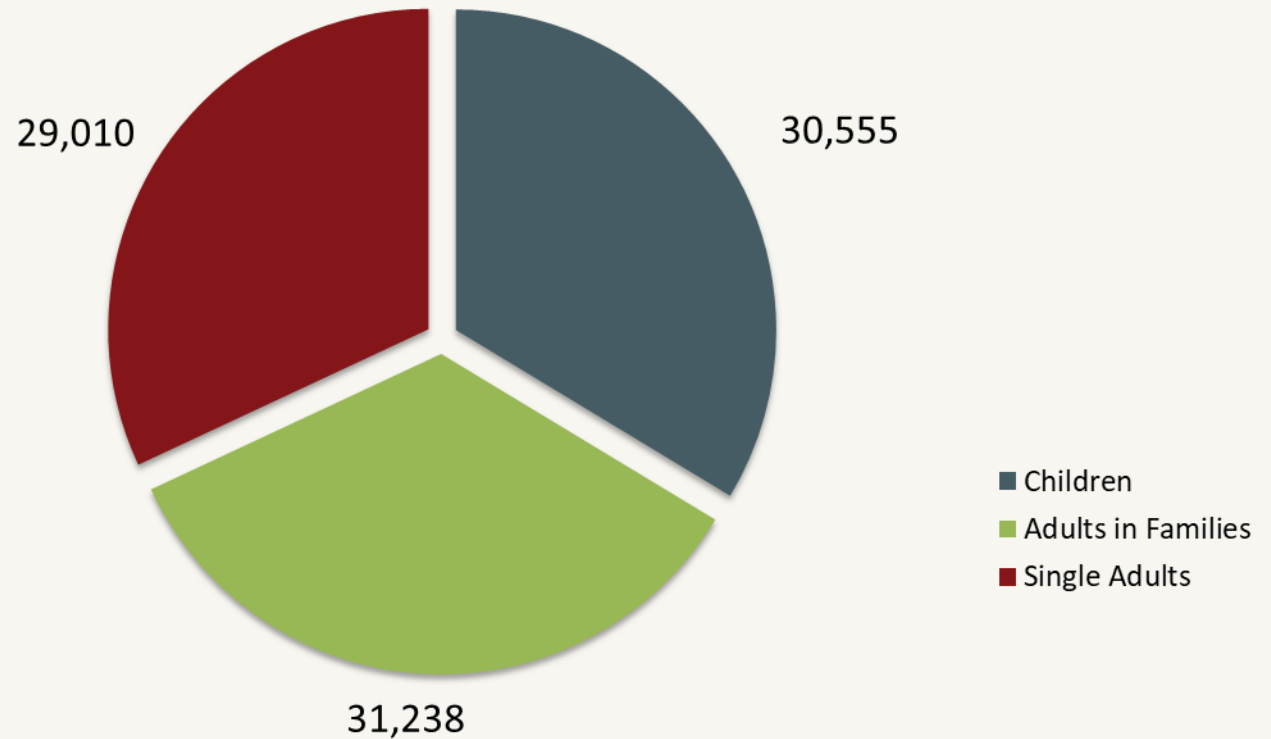

Number of Homeless People Sleeping Each Night in NYC's Main Shelter System 1983 - 2026

Data include individuals in DHS shelter system (including Safe Havens, stabilization beds, veteran's shelters, criminal justice beds) and HPD emergency shelters (<2 percent of total census).

Number of Homeless People Sleeping Each Night in
NYC's Main Shelter System
February 2026

Total NYC Municipal
Shelter Population:
90,803

Source: NYC Department of Homeless Services and Human Resources Administration; Local Law 79 Reports

Number of Homeless Families Sleeping Each Night in NYC's Main Shelter System 1983 - 2026

Source: NYC Department of Homeless Services and Human Resources Administration; Local Law 79 Reports

Number of Homeless Adults in Families Sleeping Each Night in NYC's Main Shelter System 1983 - 2026