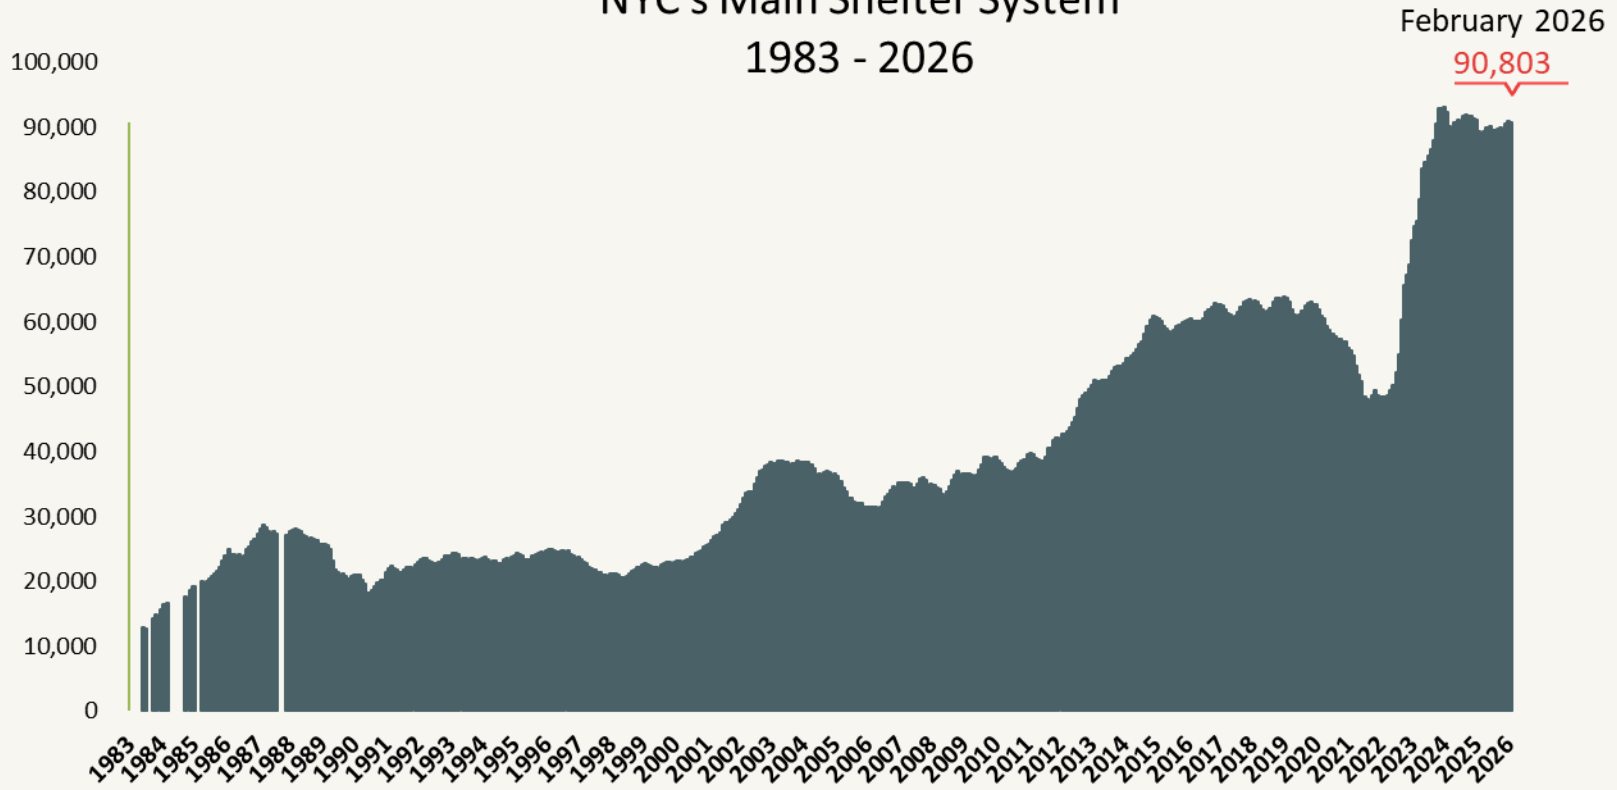

Number of Homeless People Sleeping Each Night in NYC's Main Shelter System 1983 - 2026

Data include individuals in DHS shelter system (including Safe Havens, stabilization beds, veteran's shelters, criminal justice beds) and HPD emergency shelters (<2 percent of total census).

Number of Homeless People Sleeping Each Night in
NYC's Main Shelter System
February 2026

Total NYC Municipal
Shelter Population:
90,803

Source: NYC Department of Homeless Services and Human Resources Administration; Local Law 79 Reports