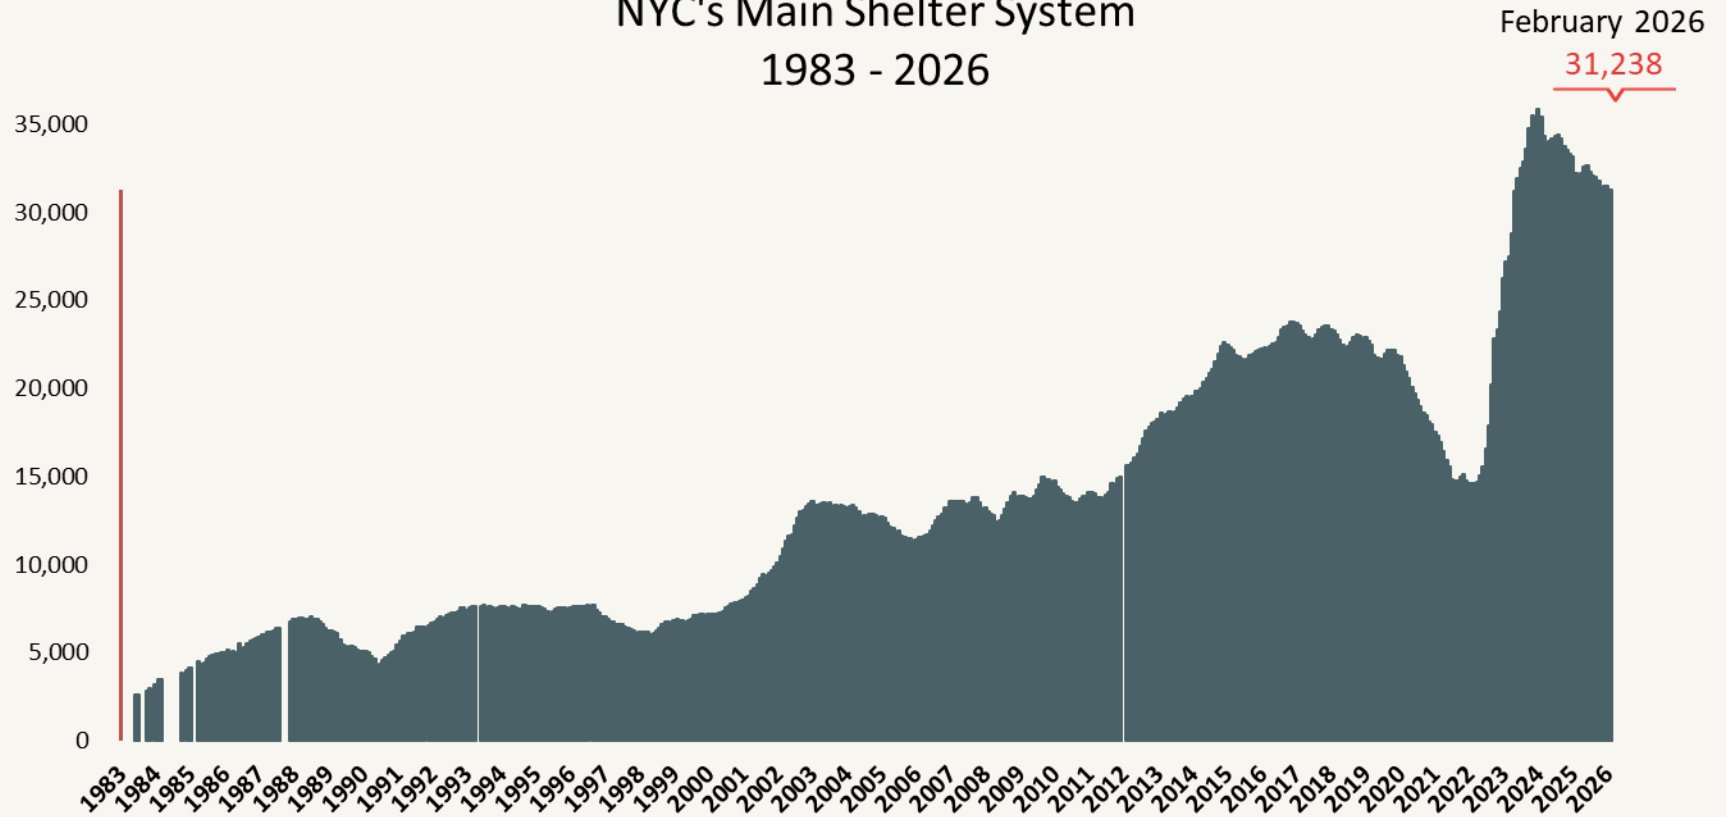

Number of Homeless People Sleeping Each Night in NYC's Main Shelter System 1983 - 2026

Data include individuals in DHS shelter system (including Safe Havens, stabilization beds, veteran's shelters, criminal justice beds) and HPD emergency shelters (<2 percent of total census).

Number of Homeless People Sleeping Each Night in
NYC's Main Shelter System
February 2026

Total NYC Municipal
Shelter Population:
90,803

Source: NYC Department of Homeless Services and Human Resources Administration; Local Law 79 Reports

Number of Homeless Families Sleeping Each Night in NYC's Main Shelter System 1983 - 2026

Source: NYC Department of Homeless Services and Human Resources Administration; Local Law 79 Reports

Number of Homeless Adults in Families Sleeping Each Night in NYC's Main Shelter System 1983 - 2026