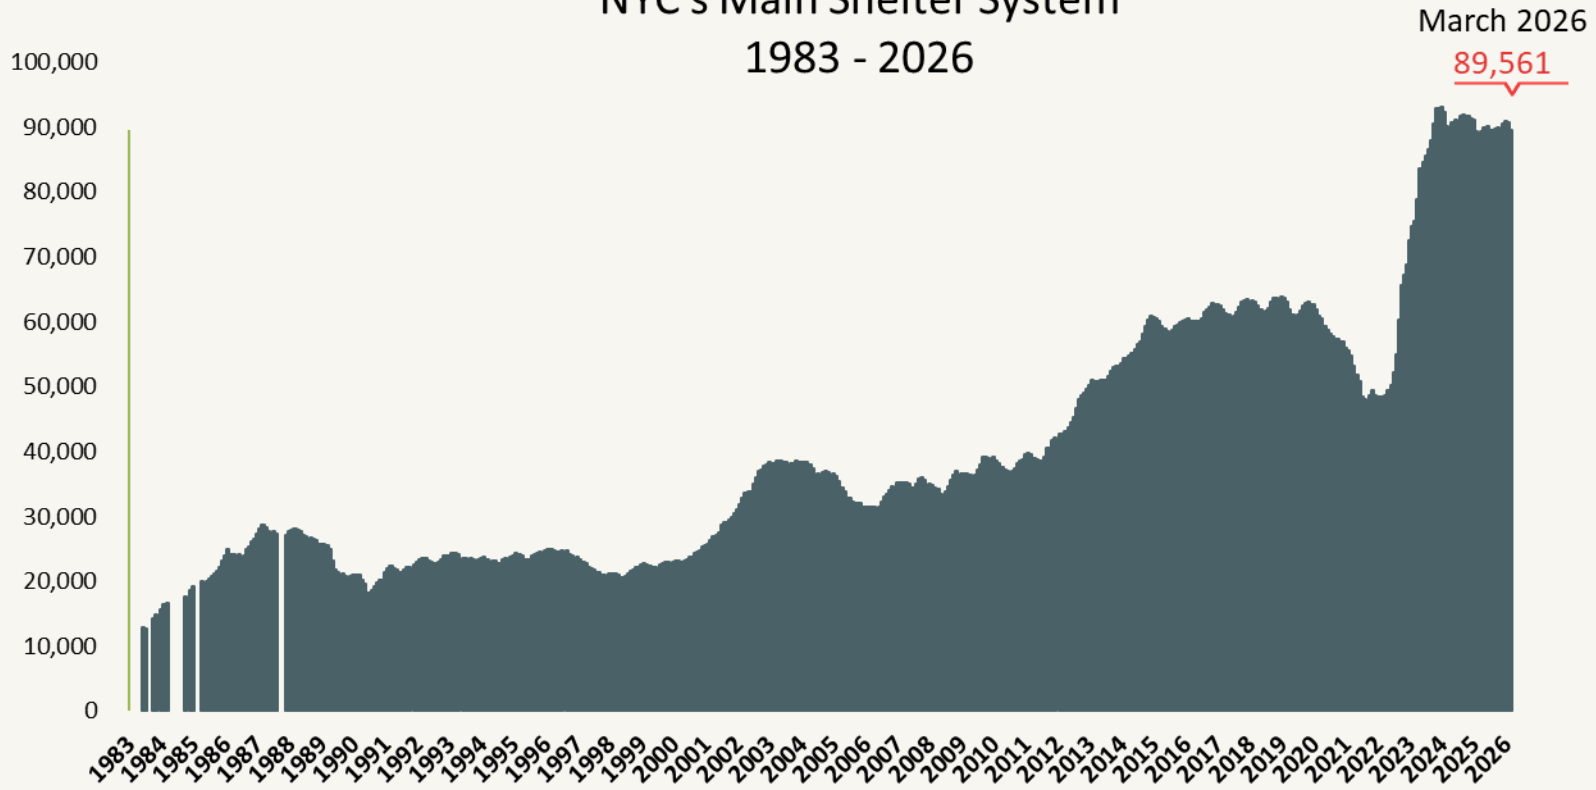

Number of Homeless People Sleeping Each Night in NYC's Main Shelter System 1983 - 2026

Data include individuals in DHS shelter system (including Safe Havens, stabilization beds, veteran's shelters, criminal justice beds) and HPD emergency shelters (<2 percent of total census).

Number of Homeless People Sleeping Each Night in
NYC's Main Shelter System
March 2026

Total NYC Municipal
Shelter Population:
89,561

Source: NYC Department of Homeless Services and Human Resources Administration; Local Law 79 Reports