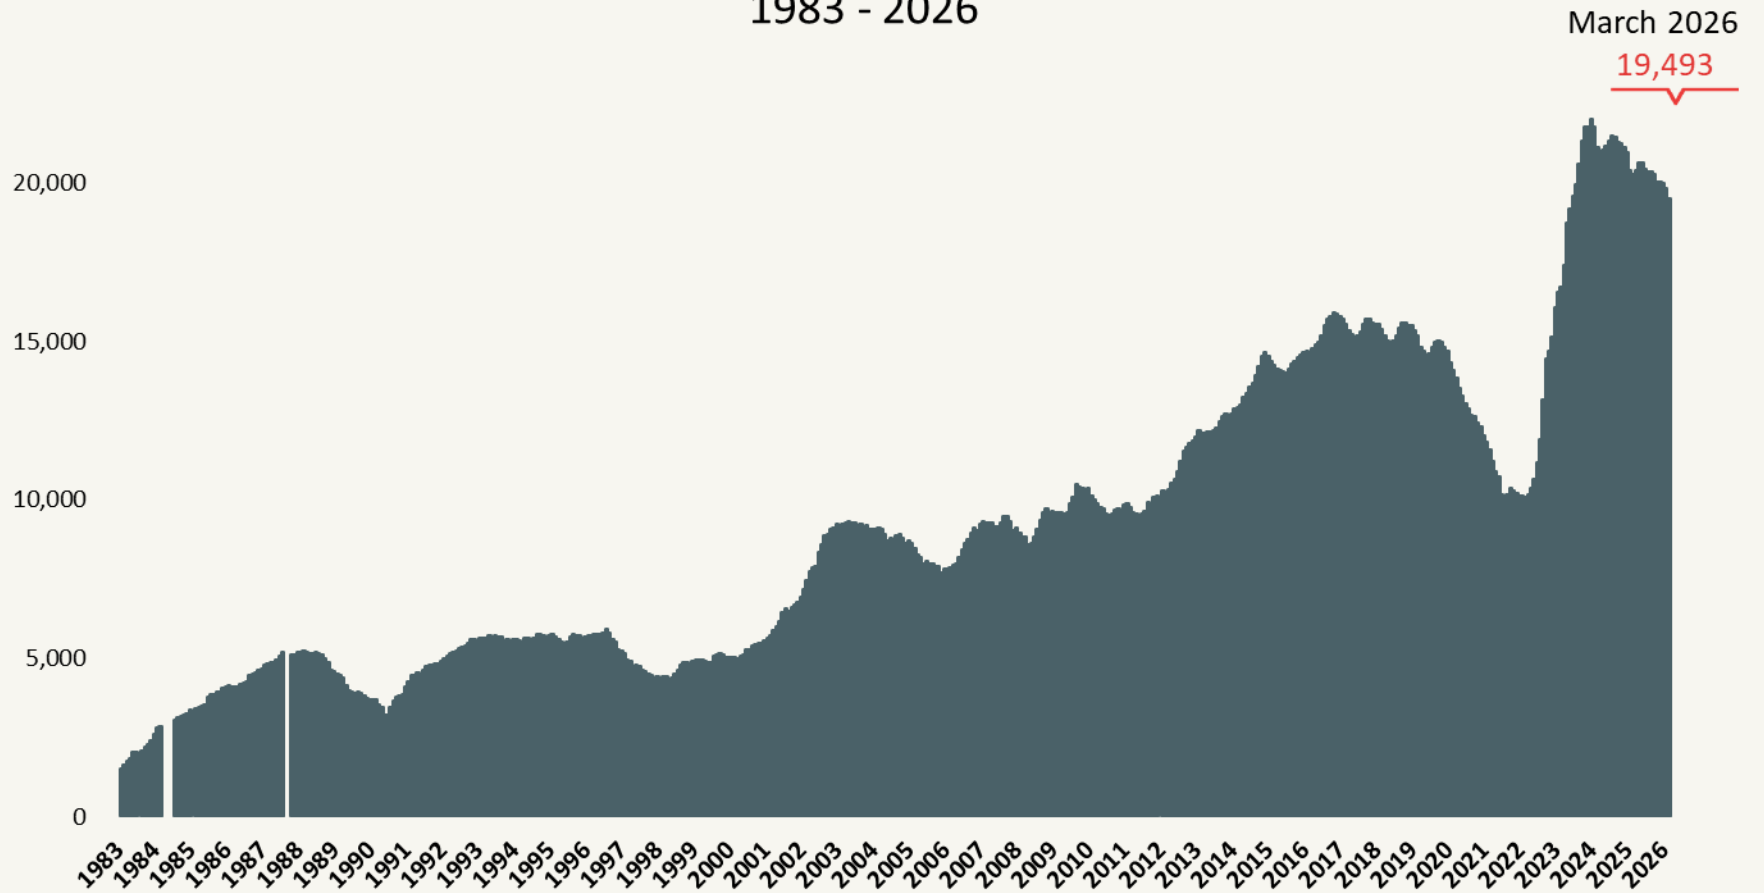

Number of Homeless Families Sleeping Each Night in NYC's Main Shelter System 1983 - 2026

Source: NYC Department of Homeless Services and Human Resources Administration; Local Law 79 Reports