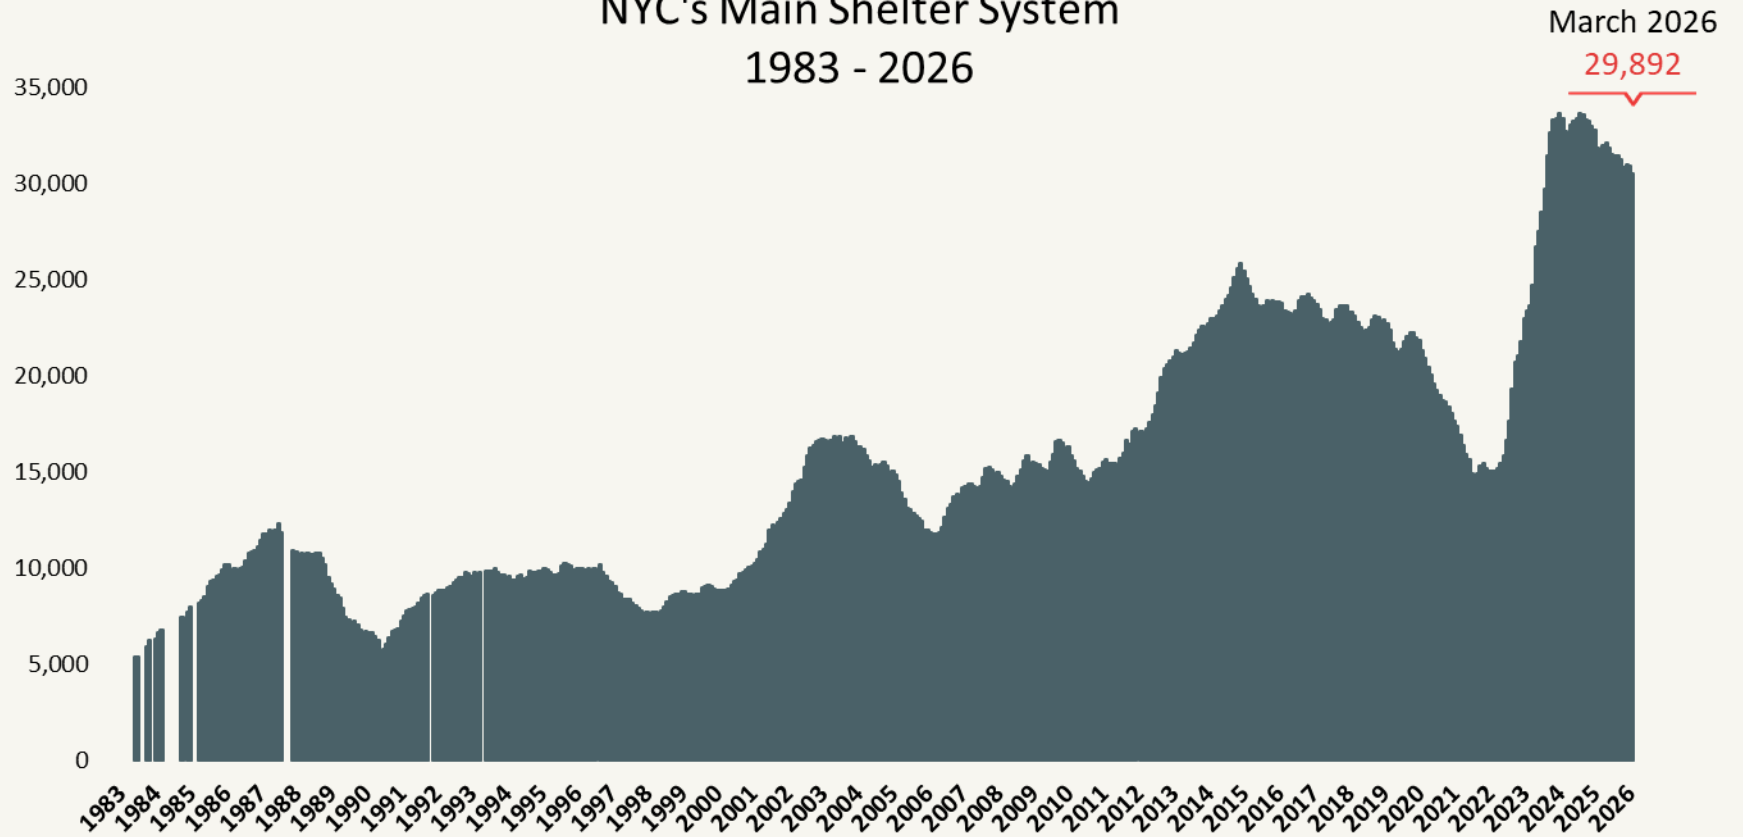

Number of Homeless Households Sleeping Each Night in
NYC's Main Shelter System
1983 - 2026

Number of Homeless Children Sleeping Each Night in NYC's Main Shelter System 1983 - 2026

Source: NYC Department of Homeless Services and Human Resources Administration; Local Law 79 Reports