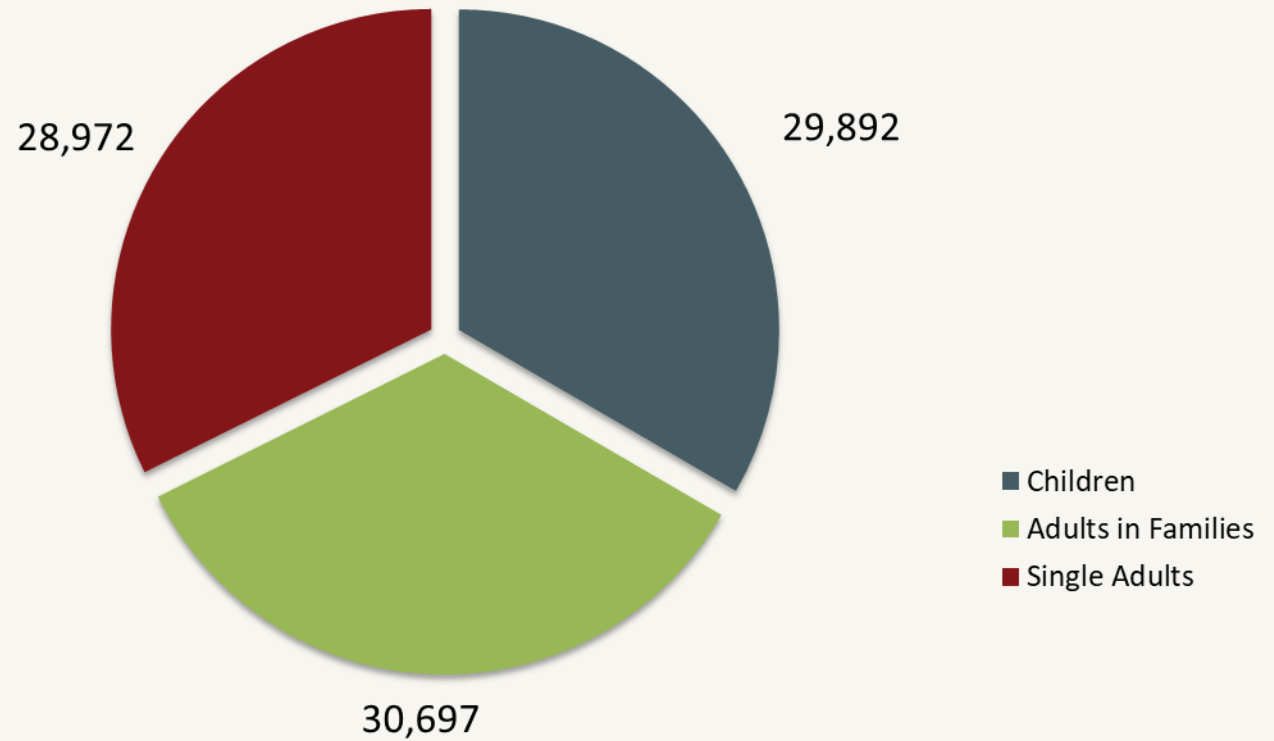

Number of Homeless People Sleeping Each Night in NYC's Main Shelter System 1983 - 2026

Data include individuals in DHS shelter system (including Safe Havens, stabilization beds, veteran's shelters, criminal justice beds) and HPD emergency shelters (<2 percent of total census).

Number of Homeless People Sleeping Each Night in
NYC's Main Shelter System
March 2026

Total NYC Municipal
Shelter Population:
89,561

Source: NYC Department of Homeless Services and Human Resources Administration; Local Law 79 Reports

Number of Homeless Families Sleeping Each Night in NYC's Main Shelter System 1983 - 2026

Source: NYC Department of Homeless Services and Human Resources Administration; Local Law 79 Reports

Number of Homeless Adults in Families Sleeping Each Night in NYC's Main Shelter System 1983 - 2026