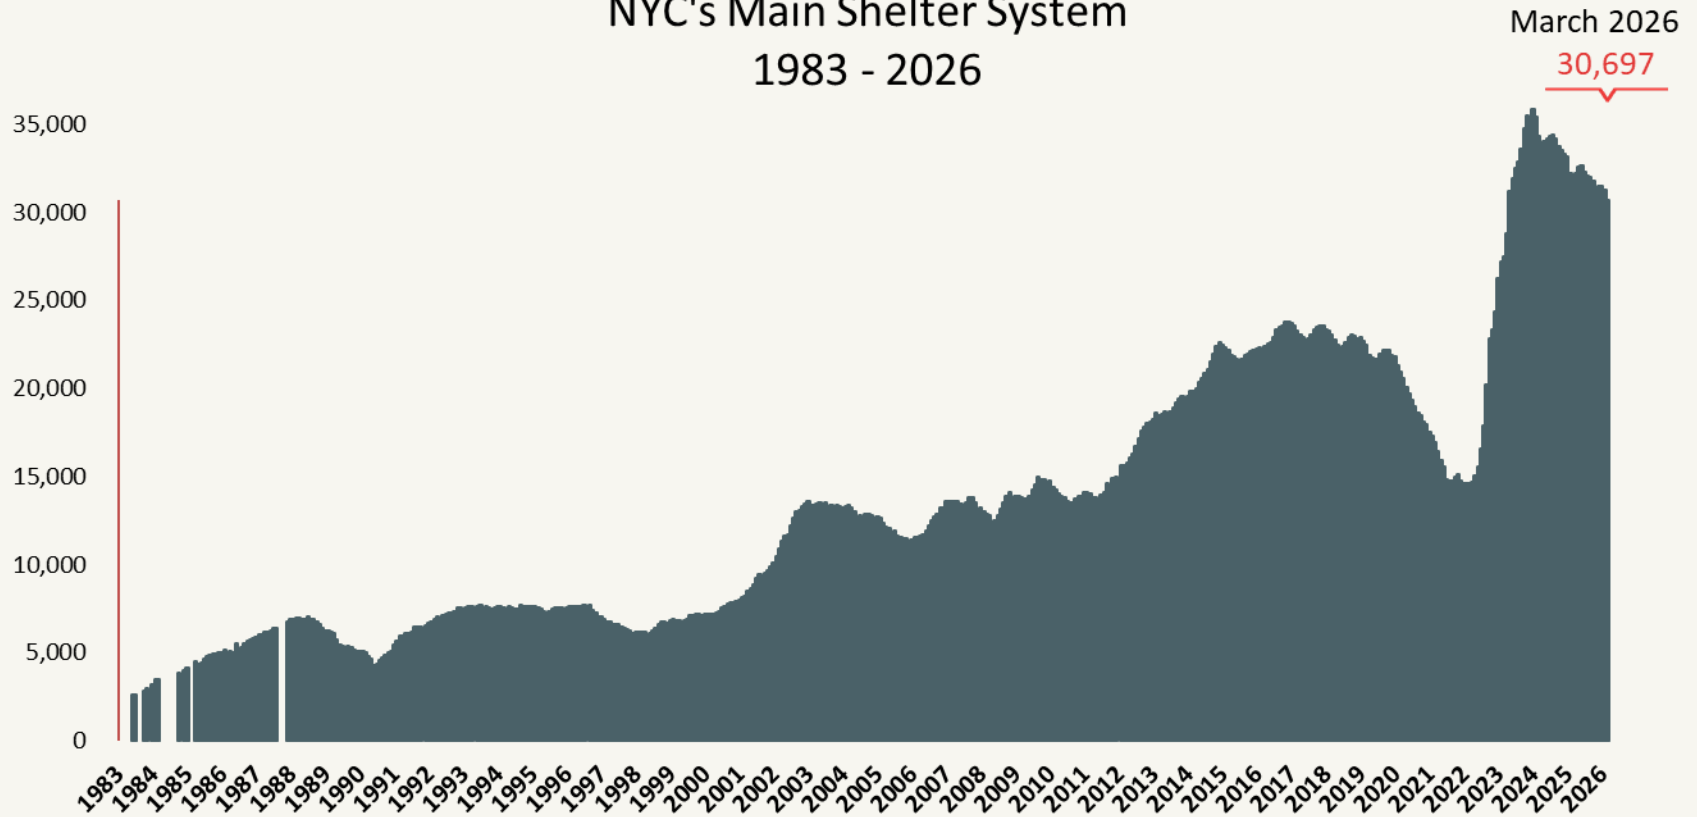

Number of Homeless People Sleeping Each Night in NYC's Main Shelter System 1983 - 2026

Data include individuals in DHS shelter system (including Safe Havens, stabilization beds, veteran's shelters, criminal justice beds) and HPD emergency shelters (<2 percent of total census).

Number of Homeless People Sleeping Each Night in
NYC's Main Shelter System
March 2026

Total NYC Municipal
Shelter Population:
89,561

Source: NYC Department of Homeless Services and Human Resources Administration; Local Law 79 Reports

Number of Homeless Families Sleeping Each Night in NYC's Main Shelter System 1983 - 2026

Source: NYC Department of Homeless Services and Human Resources Administration; Local Law 79 Reports

Number of Homeless Adults in Families Sleeping Each Night in NYC's Main Shelter System 1983 - 2026