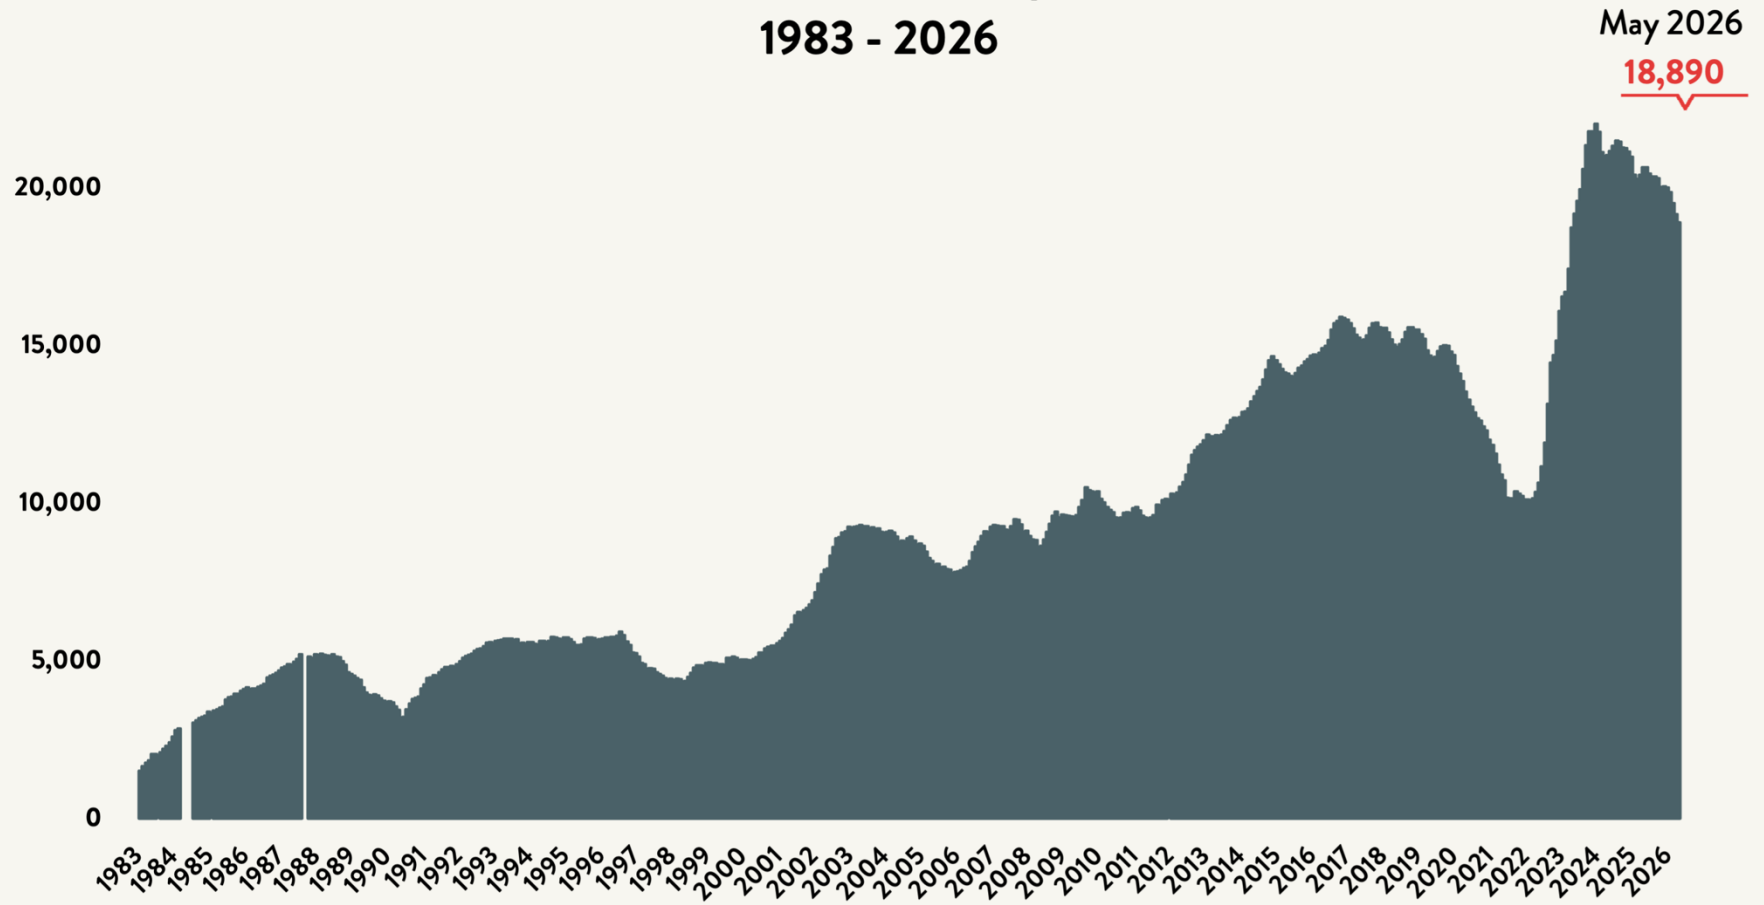

Number of Homeless People Sleeping Each Night in NYC's Main Shelter System 1983 - 2026

Data include individuals in DHS shelter system (including Safe Havens, stabilization beds, veteran's shelters, criminal justice beds) and HPD emergency shelters (<2 percent of total census).

Number of Homeless People Sleeping Each Night in NYC's Main Shelter System May 2026

Total NYC Municipal
Shelter Population:
87,442

Source: NYC Department of Homeless Services and Human Resources Administration; Local Law 79 Reports

Number of Homeless Families Sleeping Each Night in NYC's Main Shelter System 1983 - 2026

Source: NYC Department of Homeless Services and Human Resources Administration; Local Law 79 Reports

Number of Homeless Adults in Families Sleeping Each Night in NYC's Main Shelter System 1983 - 2026