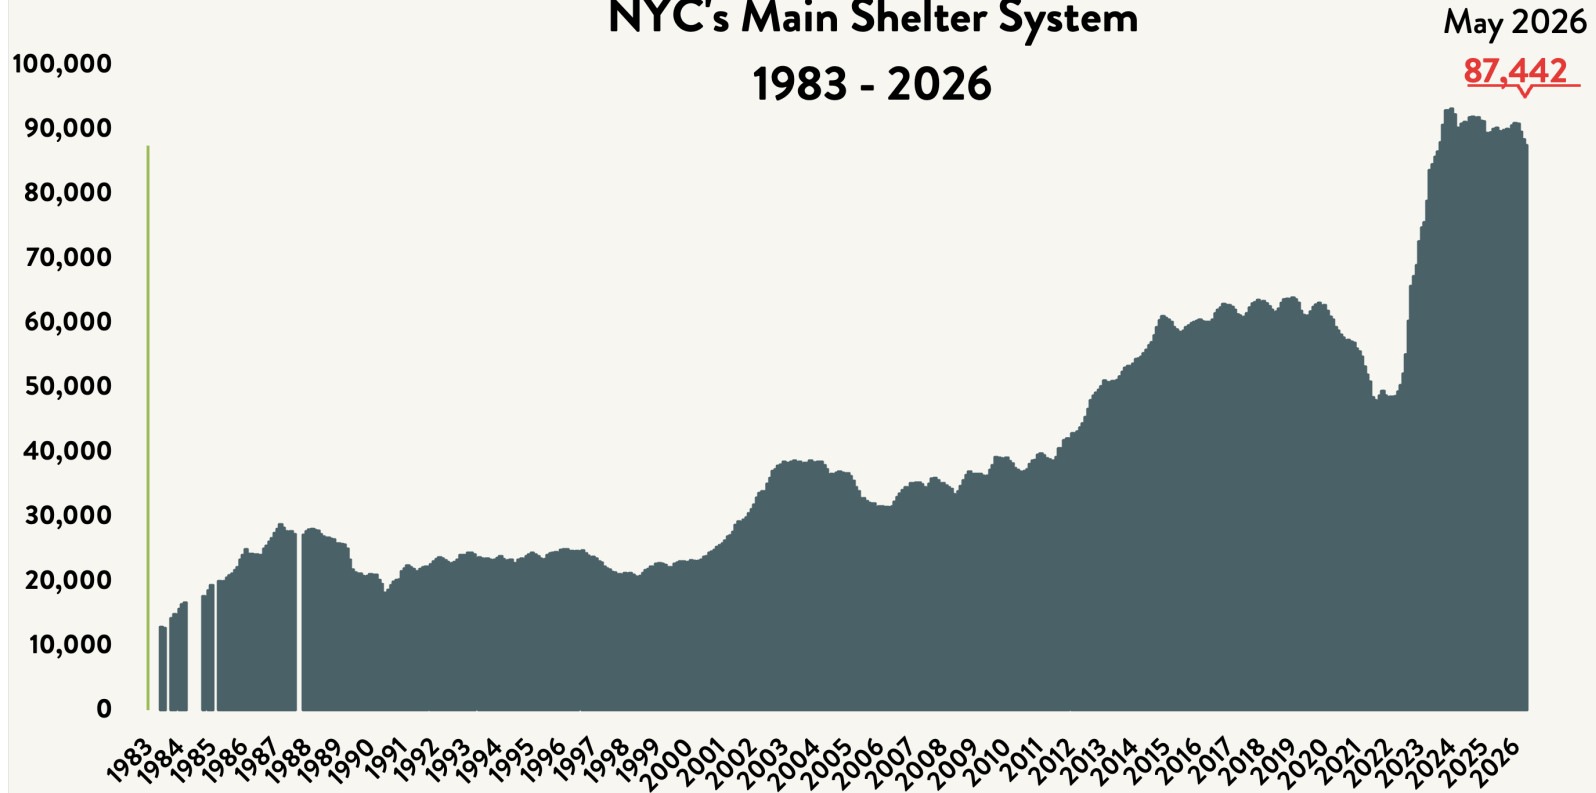

Number of Homeless People Sleeping Each Night in NYC's Main Shelter System 1983 - 2026

Data include individuals in DHS shelter system (including Safe Havens, stabilization beds, veteran's shelters, criminal justice beds) and HPD emergency shelters (<2 percent of total census).

Number of Homeless People Sleeping Each Night in NYC's Main Shelter System May 2026

Total NYC Municipal
Shelter Population:
87,442

Source: NYC Department of Homeless Services and Human Resources Administration; Local Law 79 Reports

Number of Homeless Families Sleeping Each Night in NYC's Main Shelter System 1983 - 2026

Source: NYC Department of Homeless Services and Human Resources Administration; Local Law 79 Reports

Number of Homeless Adults in Families Sleeping Each Night in NYC's Main Shelter System 1983 - 2026