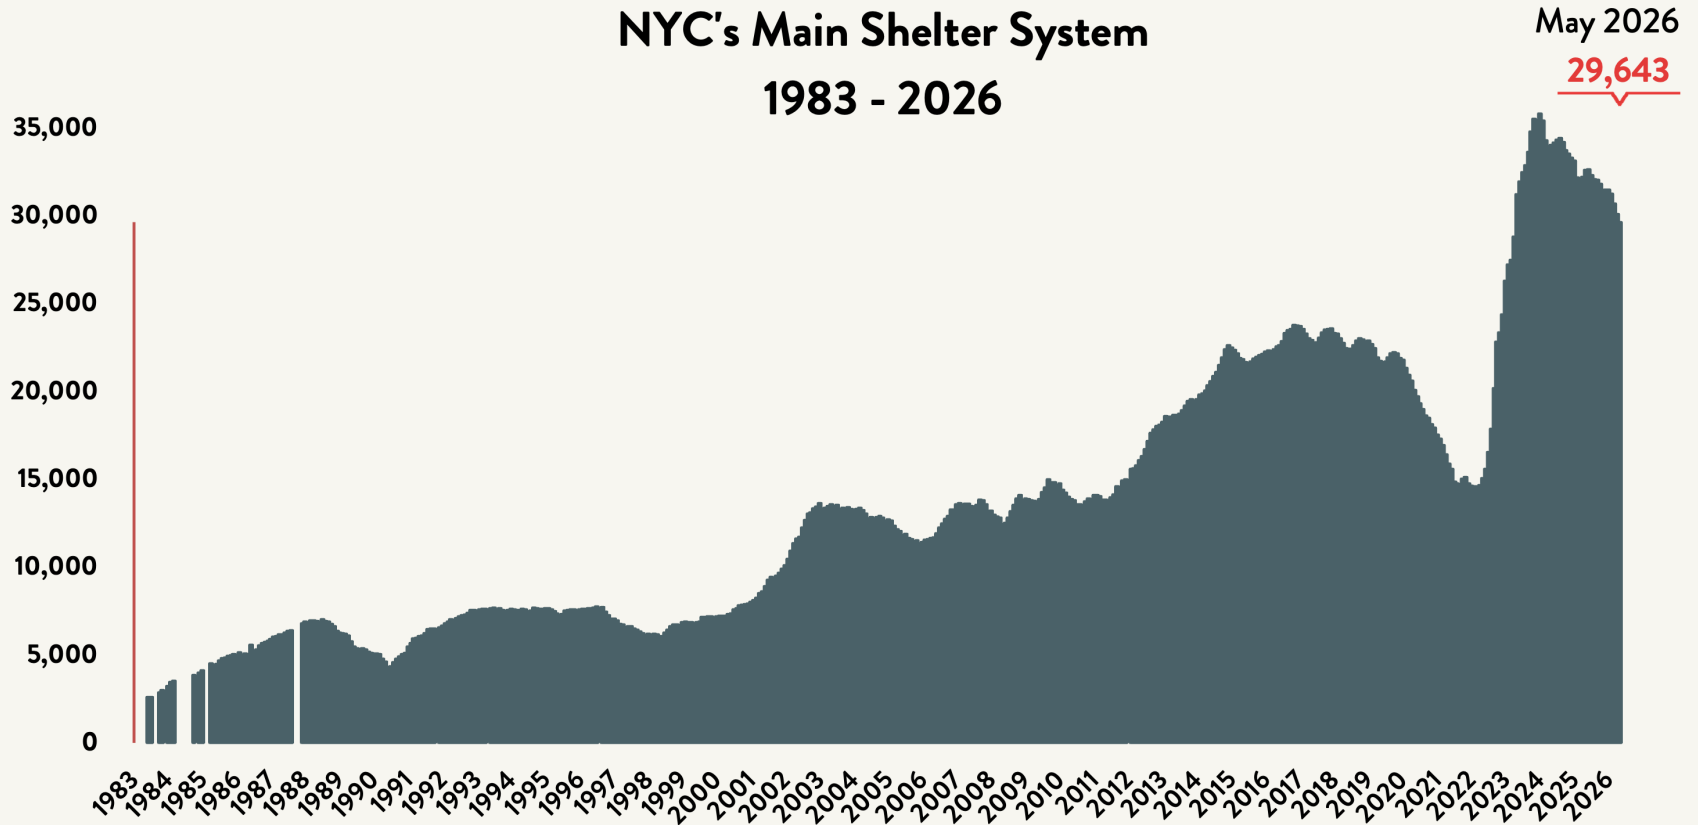

Number of Homeless People Sleeping Each Night in NYC's Main Shelter System 1983 - 2026

Data include individuals in DHS shelter system (including Safe Havens, stabilization beds, veteran's shelters, criminal justice beds) and HPD emergency shelters (<2 percent of total census).

Number of Homeless People Sleeping Each Night in NYC's Main Shelter System May 2026

Total NYC Municipal
Shelter Population:
87,442

Source: NYC Department of Homeless Services and Human Resources Administration; Local Law 79 Reports

Number of Homeless Families Sleeping Each Night in NYC's Main Shelter System 1983 - 2026

Source: NYC Department of Homeless Services and Human Resources Administration; Local Law 79 Reports

Number of Homeless Adults in Families Sleeping Each Night in NYC's Main Shelter System 1983 - 2026