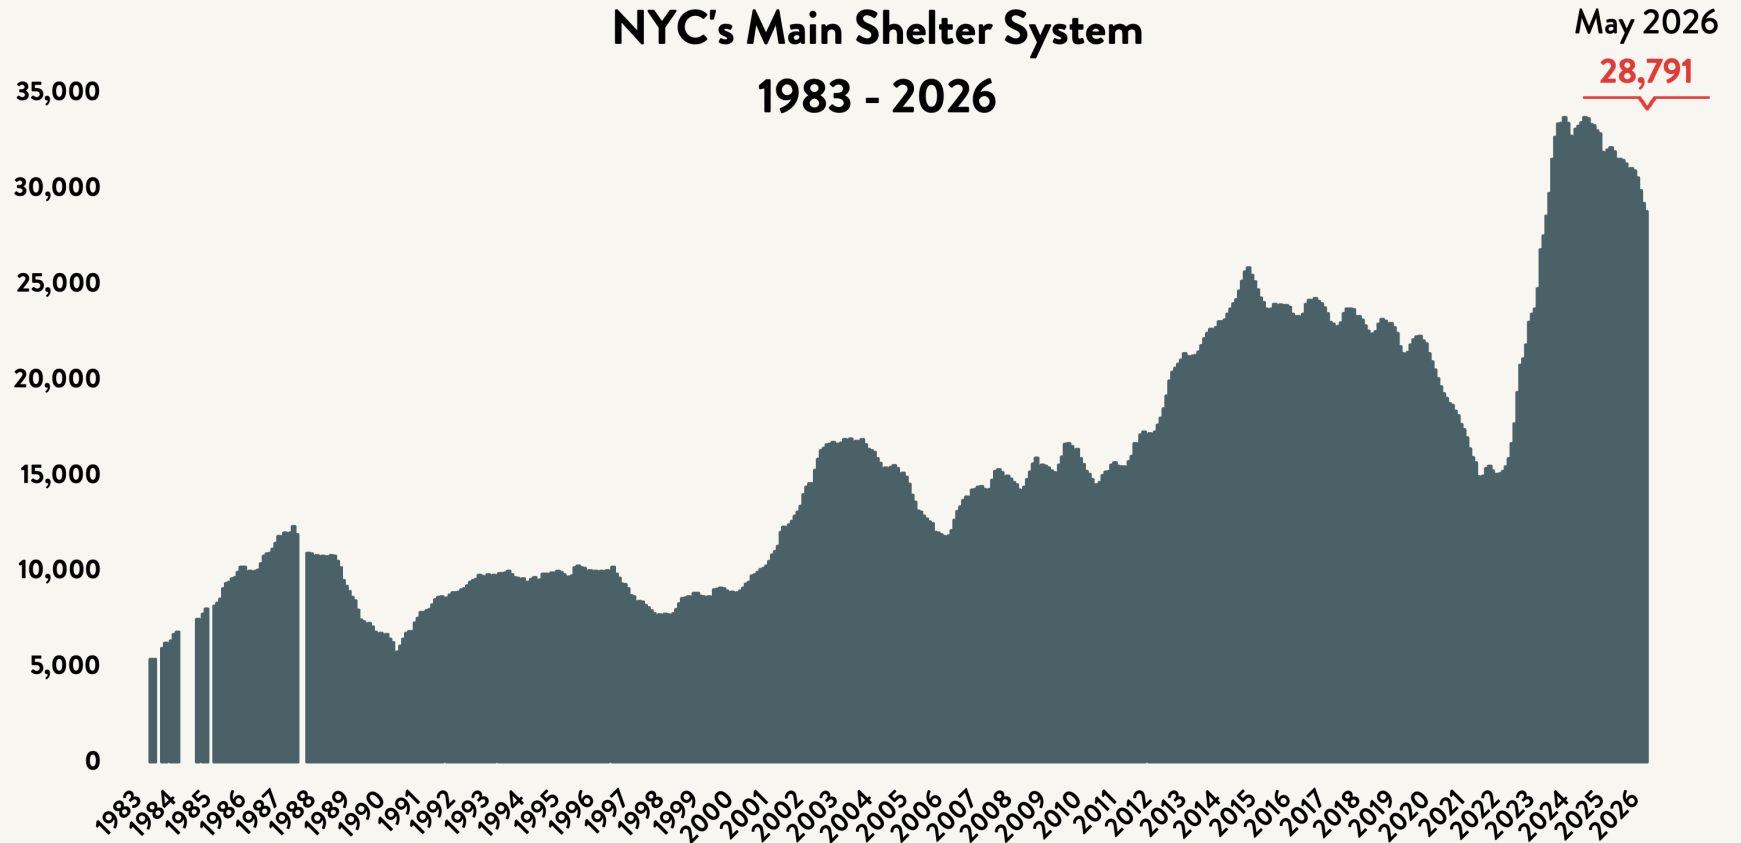

Number of Homeless Children Sleeping Each Night in NYC's Main Shelter System 1983 - 2026

Source: NYC Department of Homeless Services and Human Resources Administration; Local Law 79 Reports