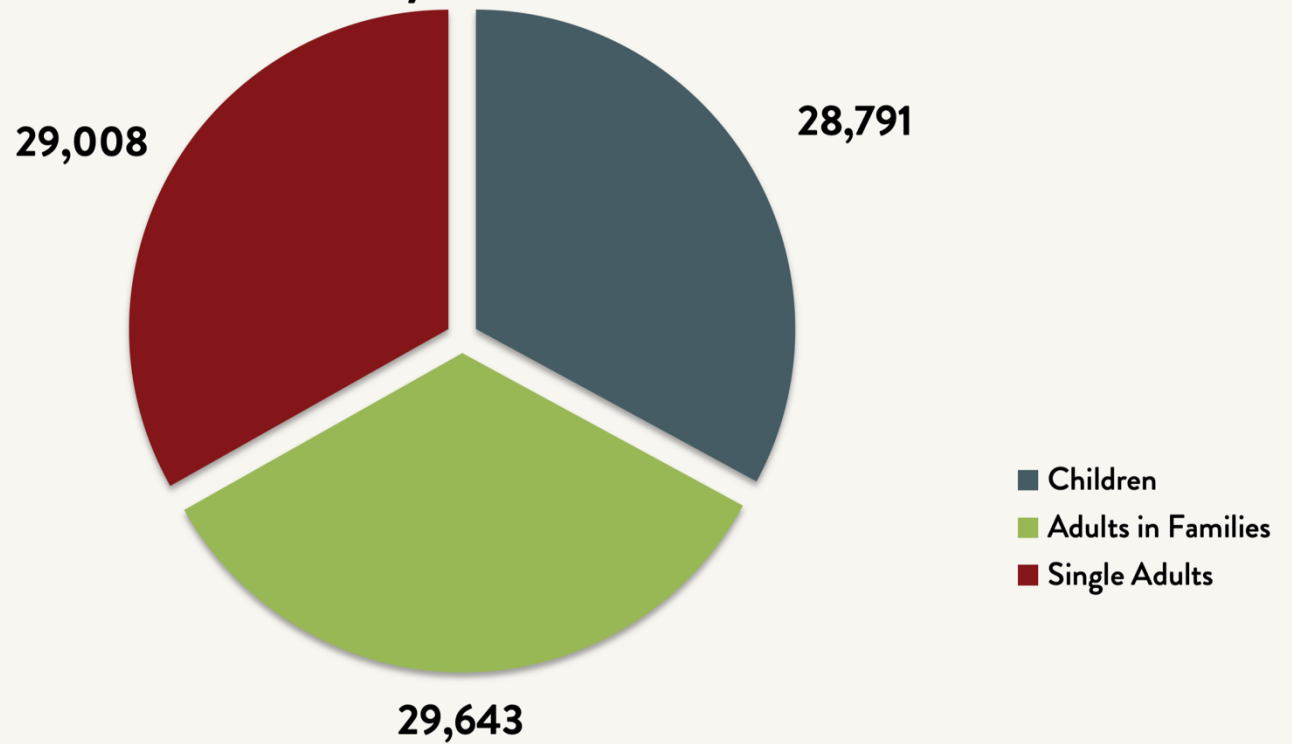

Number of Homeless People Sleeping Each Night in NYC's Main Shelter System 1983 - 2026

Data include individuals in DHS shelter system (including Safe Havens, stabilization beds, veteran's shelters, criminal justice beds) and HPD emergency shelters (<2 percent of total census).

Number of Homeless People Sleeping Each Night in NYC's Main Shelter System May 2026

Total NYC Municipal
Shelter Population:
87,442

Source: NYC Department of Homeless Services and Human Resources Administration; Local Law 79 Reports

Number of Homeless Families Sleeping Each Night in NYC's Main Shelter System 1983 - 2026

Source: NYC Department of Homeless Services and Human Resources Administration; Local Law 79 Reports

Number of Homeless Adults in Families Sleeping Each Night in NYC's Main Shelter System 1983 - 2026