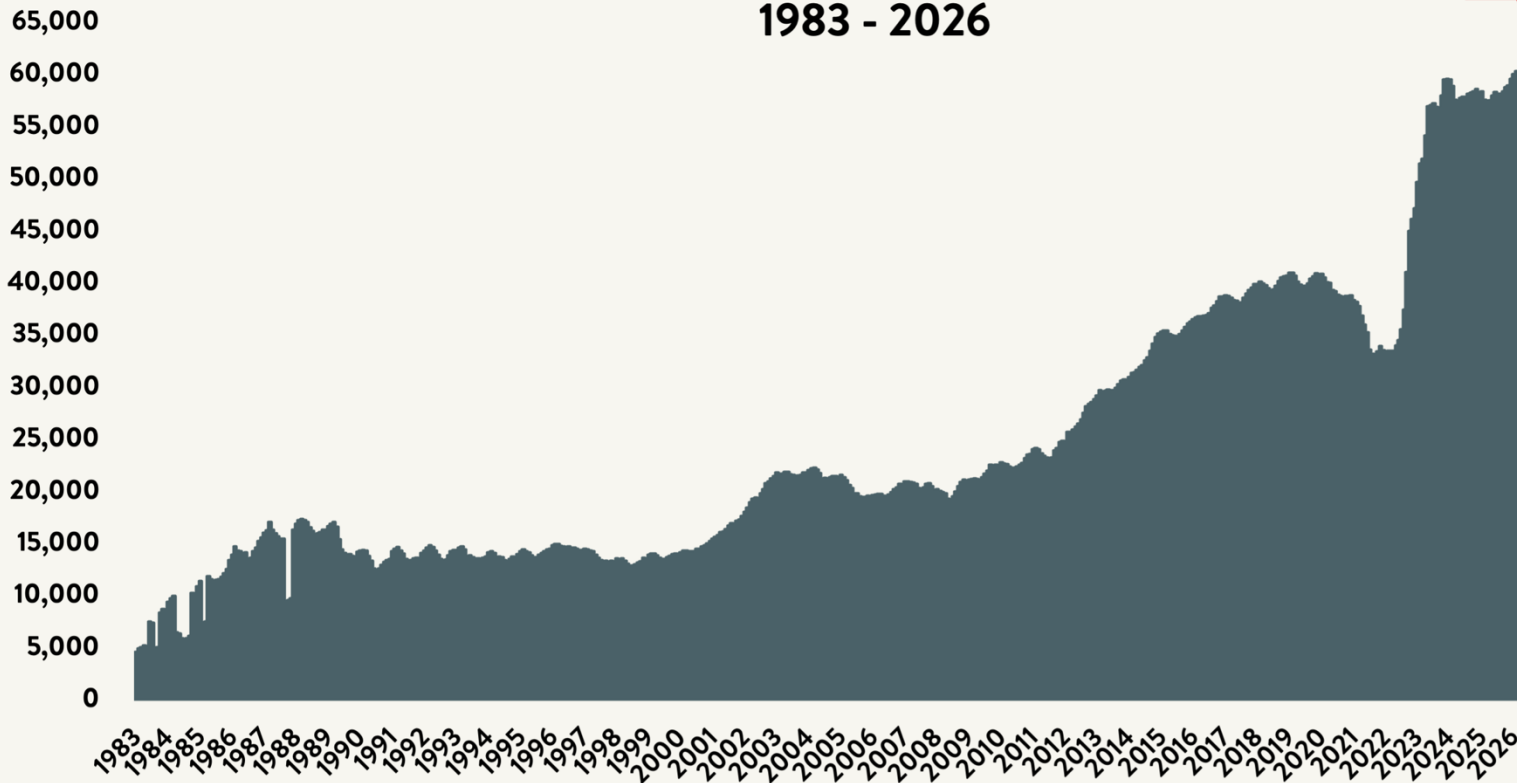

Number of Homeless People Sleeping Each Night in NYC's Main Shelter System May 2026

Total NYC Municipal
Shelter Population:
87,442

Source: NYC Department of Homeless Services and Human Resources Administration; Local Law 79 Reports

Number of Adults in Households Sleeping Each Night in NYC's Main Shelter System 1983 - 2026

April 2026

58,651

Source: NYC Department of Homeless Services and Human Resources Administration; Local Law 79 Reports